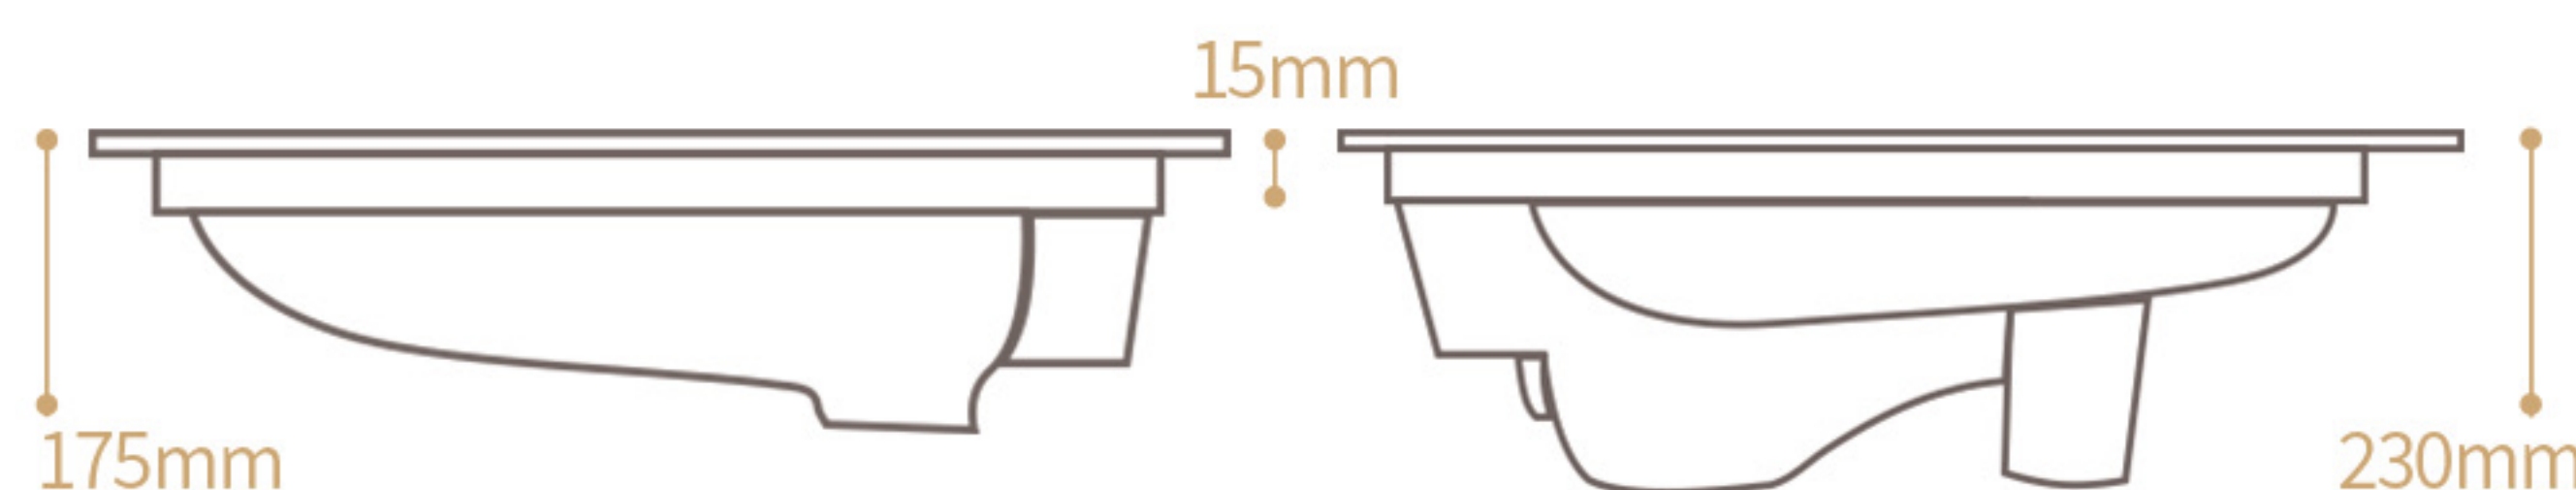

弯管带防滑纹蹲便器
Anti-slip Pattern with pipe

阿玛尼灰 Armani Grey

SP005

无弯管带防滑纹蹲便器
Anti-slip Pattern without pipe

SPS005

弯管带防滑纹蹲便器
Anti-slip Pattern with pipe

劳伦黑金 Lauren Black Gold

SP004/S SP005/S SP006/S