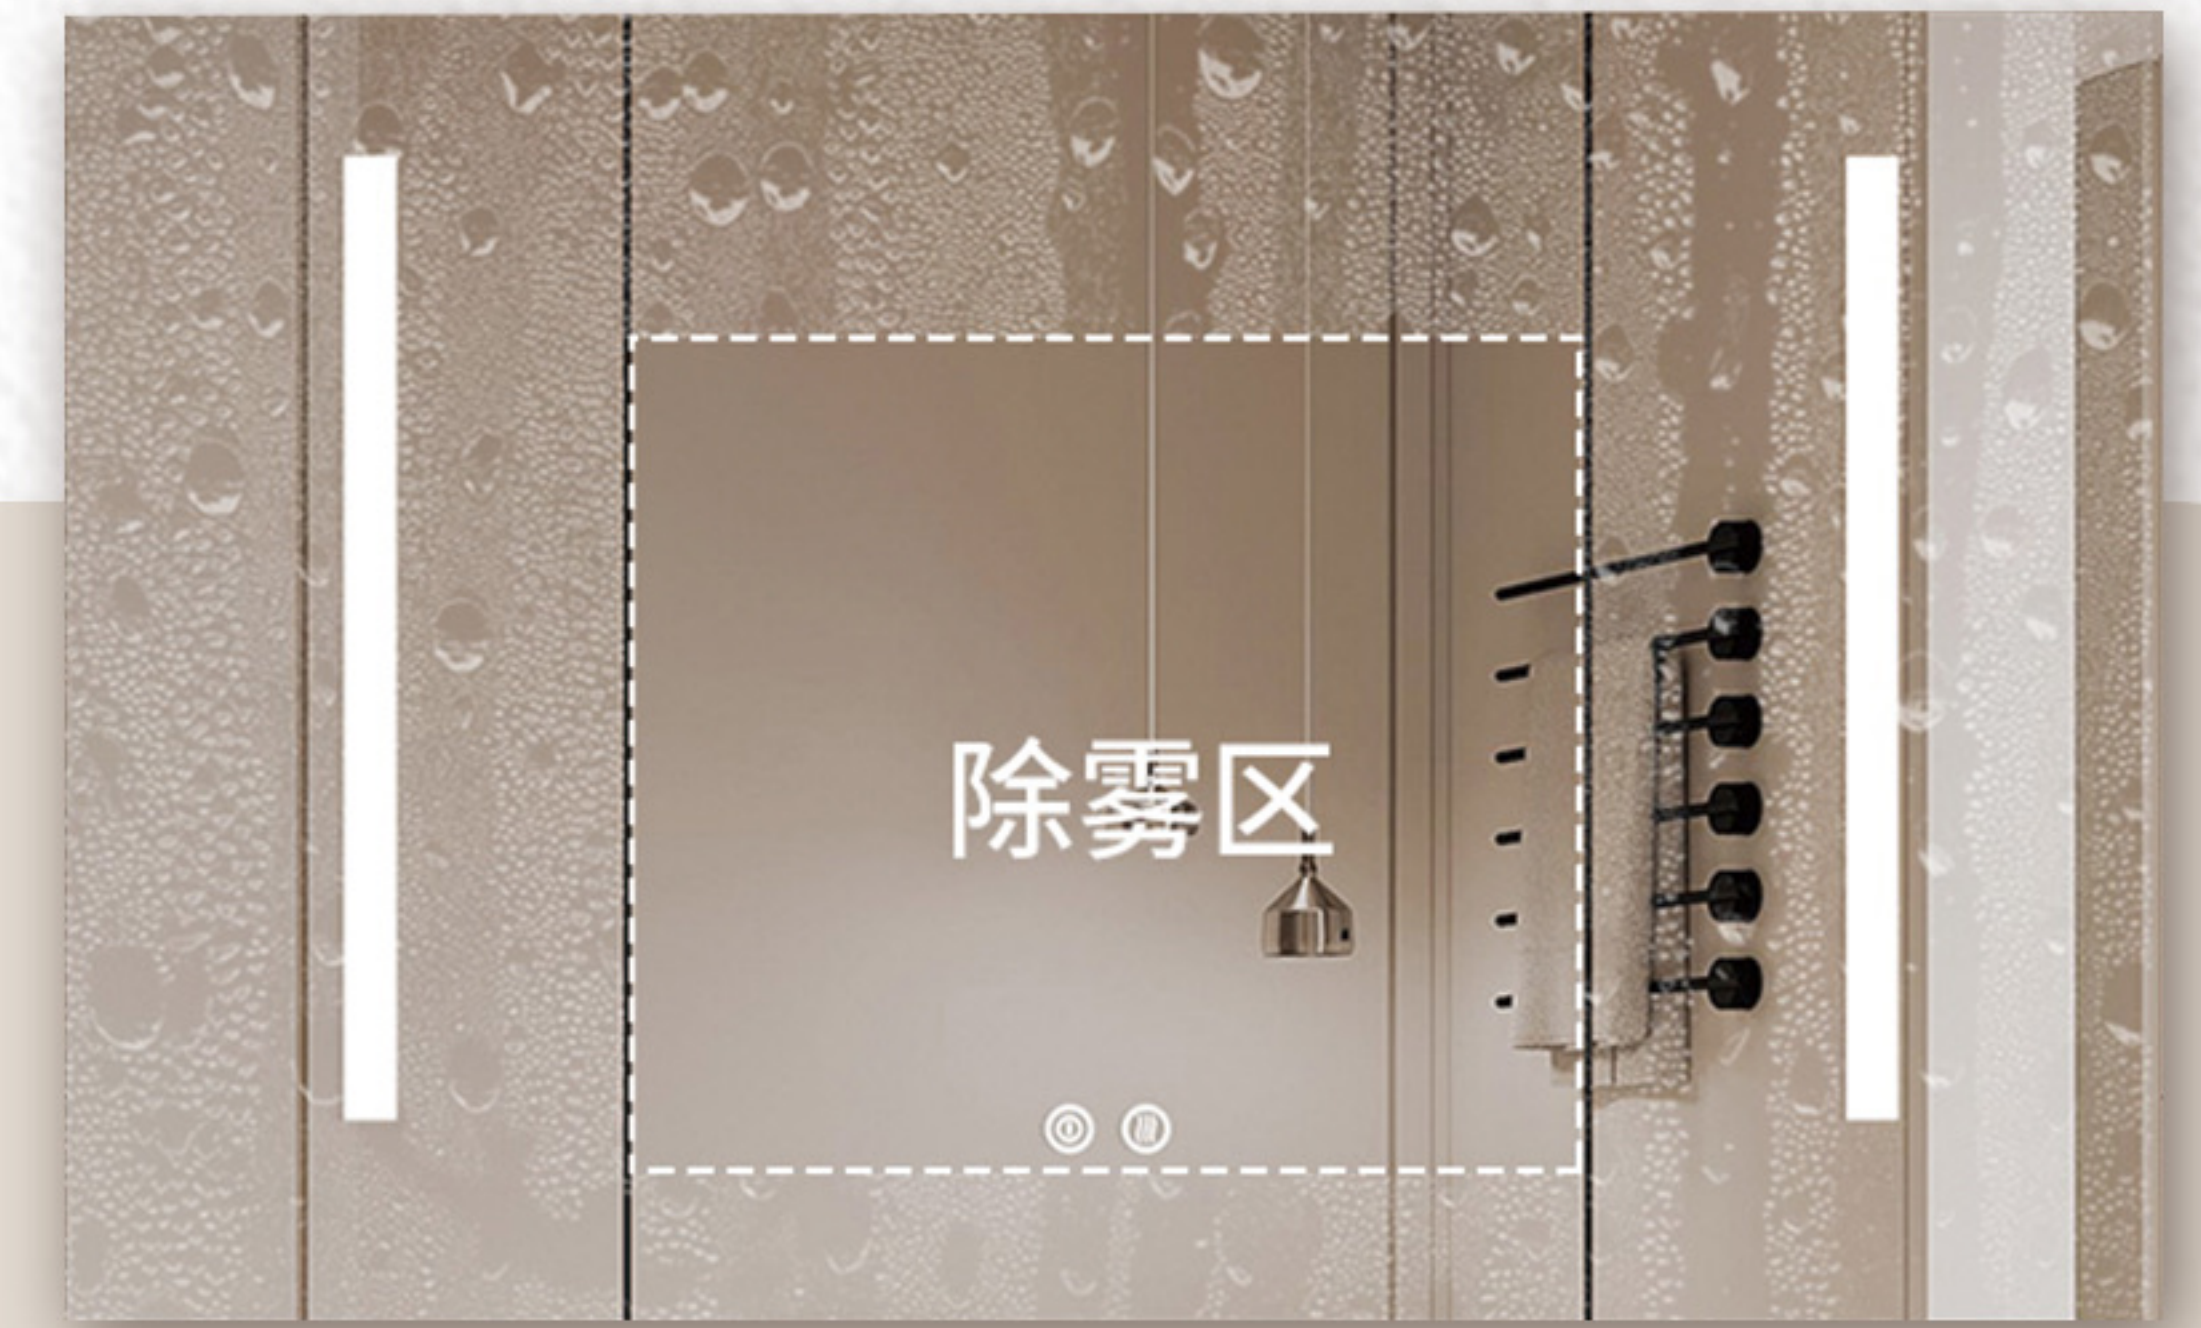

智能镜 Smart mirror
一键响应 One-Click Response

陶瓷一体盆 Ceramic One-piece Basin
易洁釉面 Easy-clean glaze

加深抽屉 Deeper drawers
收纳卫浴用品 Bathroom Storage

现代简约 格调至上
恰到好处的生活态度

创新买点展示 引领潮流风向

诚意之作，匠心打磨

Sincere work
polished with craftsmanship

|||

01

智能镜子 smart mirror

浴后无需擦镜面
一键除雾照亮你的美

No need to wipe the mirror surface after bathing
One click defogging to illuminate your beauty

02

陶瓷一体盆 Ceramic One-piece Basin

一体成型 不留缝不藏污
One-piece moulding, no seams to hide dirt