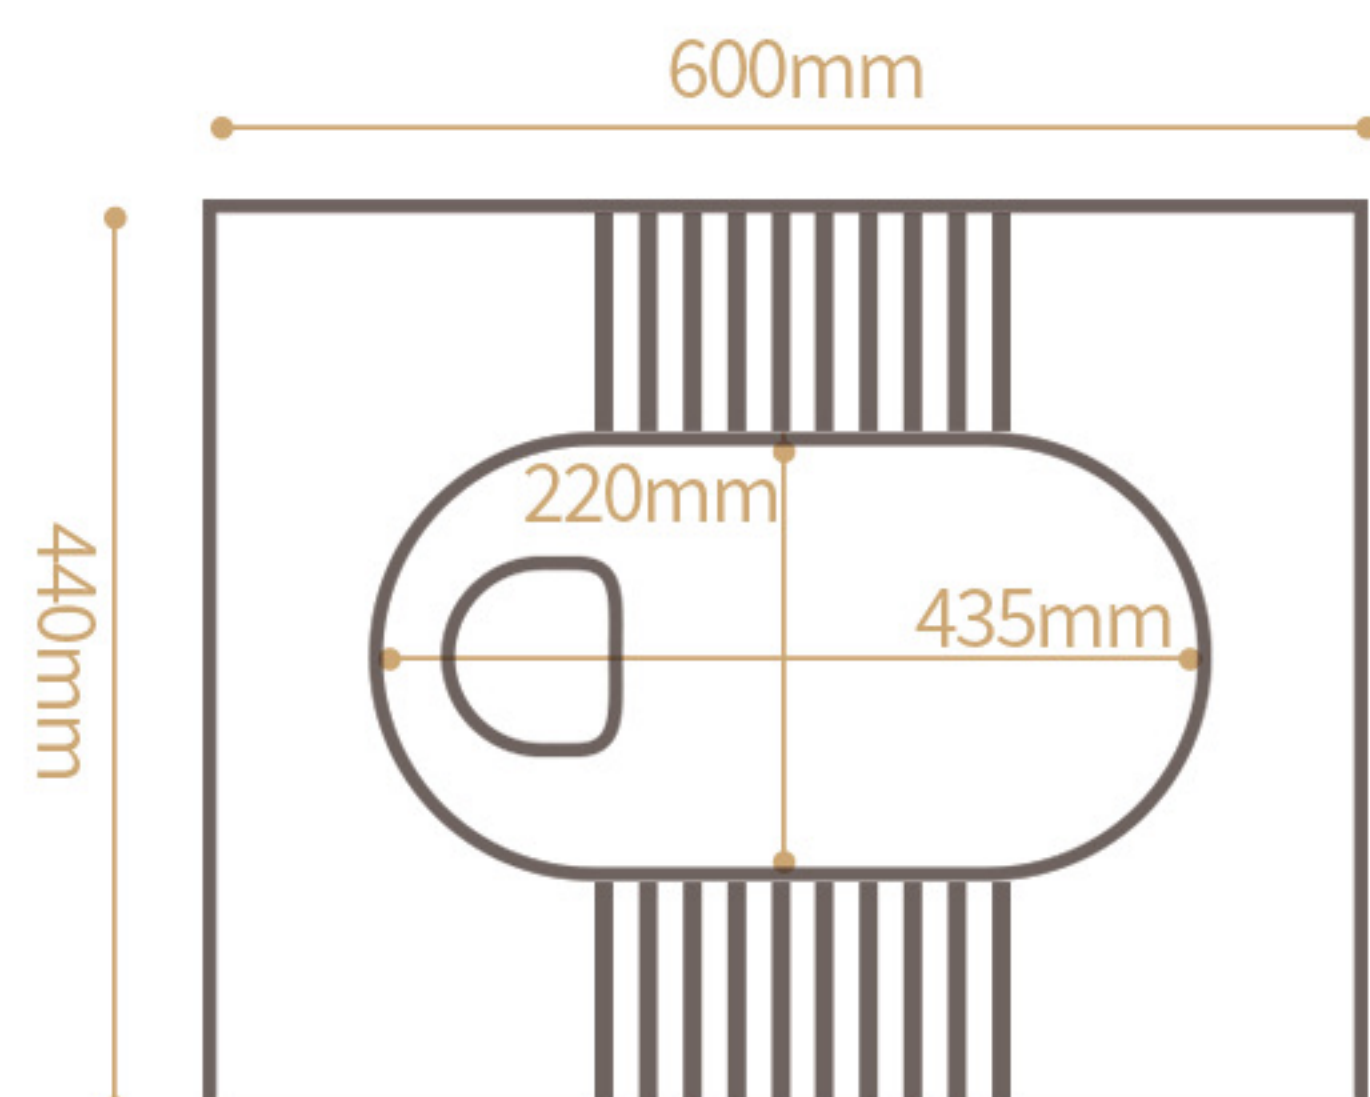

SP004/S SP005/S SP006/S

蹲便器 Squatting Pan

产品材质 Product material: 岩板 rock slab

岩板花色 rock solid colour: 阿玛尼灰 Armani Grey、劳伦黑金 Lauren Black Gold、
劳伦白金 Lauren White Gold