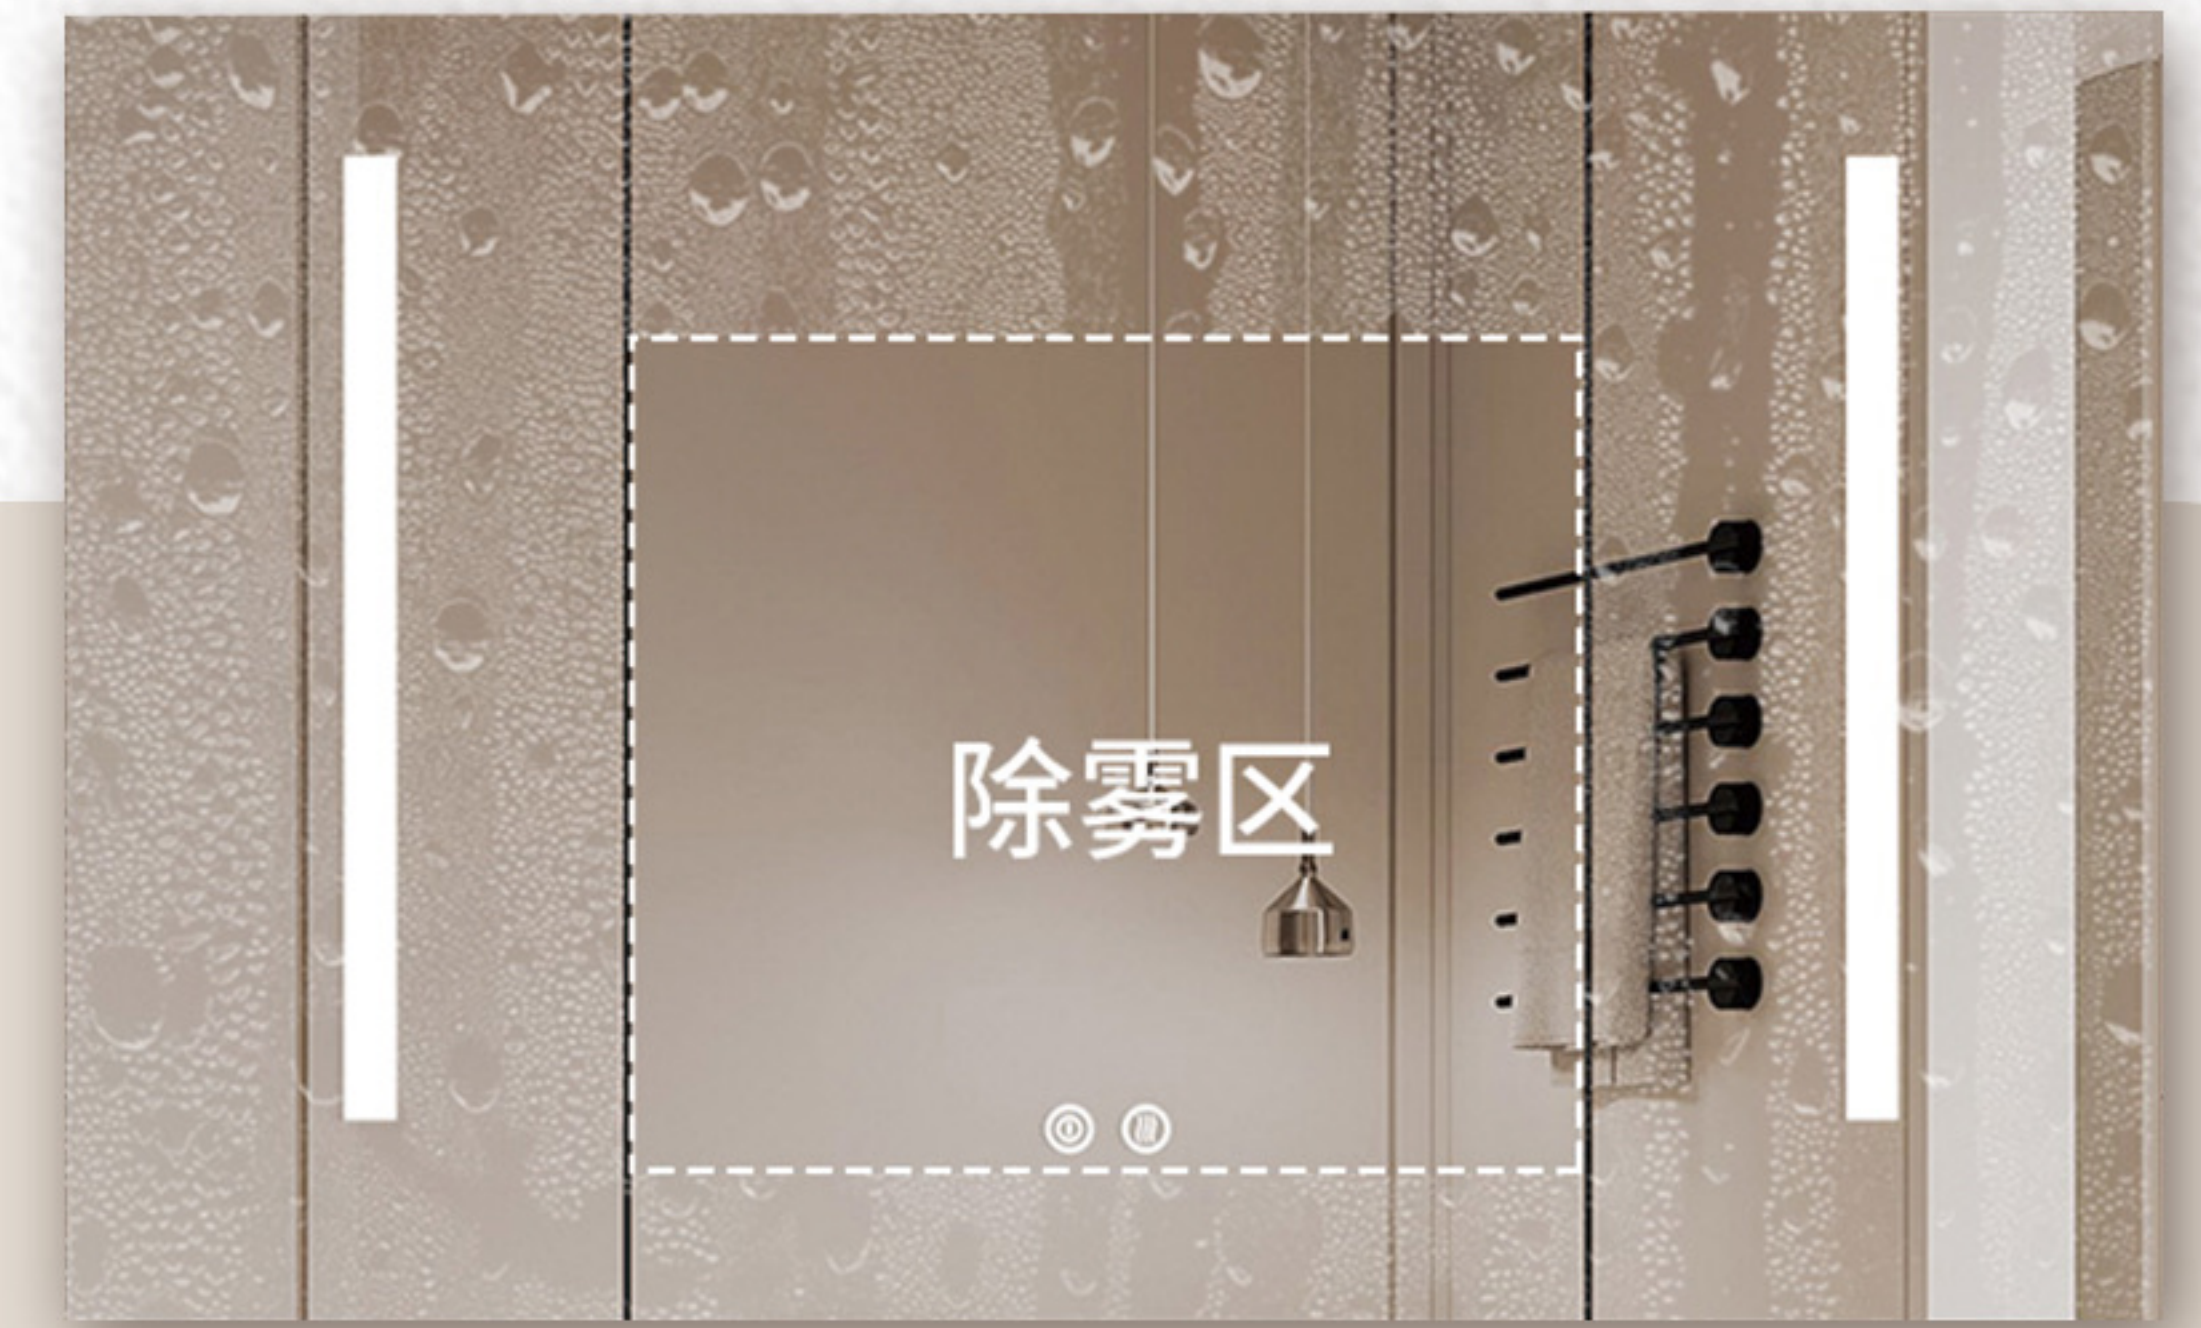

现代简约 格调至上
恰到好处的生活态度

创新买点展示 引领潮流风向

诚意之作，匠心打磨

Sincere work
polished with craftsmanship

|||

01

智能镜子 smart mirror

浴后无需擦镜面
一键除雾照亮你的美

No need to wipe the mirror surface after bathing
One click defogging to illuminate your beauty

02

陶瓷一体盆 Ceramic One-piece Basin

一体成型 不留缝不藏污
One-piece moulding, no seams to hide dirt

03

分区收纳
提高空间利用率
Partitioned storage
Increased space utilisation