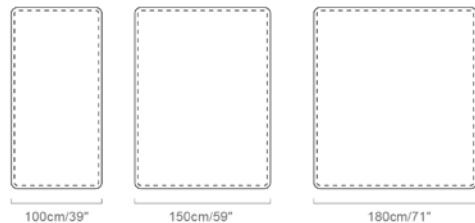

82027LK/82030LK

Drop Stitch Air Mattress Built in Battery Pump

- Size: 79"x39"x8" (200x100x20cm) / 79"x39"x16" (200x100x40cm)
- Packing: Color box
- Case Pack: 1 pcs/ctn

82028LK/82031LK

Drop Stitch Air Mattress Built in Battery Pump

- Size: 79"x59"x8" (200x150x20cm) / 79"x59"x16" (200x150x40cm)
- Packing: Color box
- Case Pack: 1 pcs/ctn

82029LK/82032LK

Drop Stitch Air Mattress Built in Battery Pump

- Size: 79"x71"x8" (200x180x20cm) / 79"x71"x16" (200x180x40cm)
- Packing: Color box
- Case Pack: 1 pcs/ctn