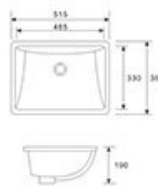

Model : MJ-202M
Undermount Sink
OD Size: 515 x 380 x 190 mm
20 2/8" x 15" x 7 4/8"
ID Size: 465 x 330 mm
18 2/8" x 13"
Installation: Under-mount