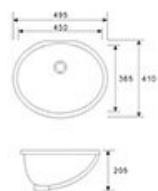

Model : MJ-206
Undermount Sink
OD Size: 495 x 410 x 205 mm
19 4/8" x 16 1/8" x 8 1/8"
ID Size: 450 x 365 mm
17 6/8" x 14 3/8"
Installation: Under-mount