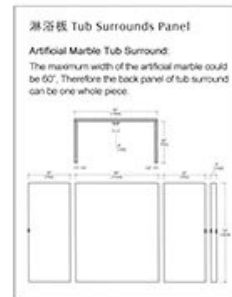

BATH TUBS / SHOWER PANEL

浴缸/沐浴板

Size / 尺寸:

		WdH (inch)
1		30x60
2	Tub	32x72
3	Surround	34x84
4		36x84
5	Stand	42x84
6	Shower	48x96
7		60x96