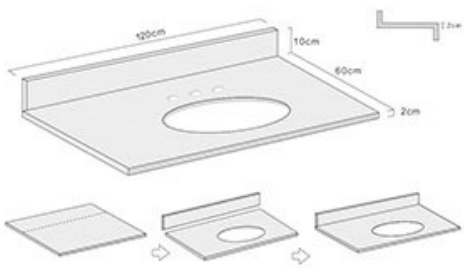

批发浴室柜

SHOP VANITIES BY SIZE

24-inch	30-inch
36-inch	42-inch
48-inch	60-inch SINGLE
60-inch DOUBLE	72-inch

Vanity Tops

	Unit:inch	Unit:cm
Front & 2 short polished	25.5x22x3/4	65x56x2
Front & 2 short polished	31.5x22x3/4	80x56x2
Front & 2 short polished	37.5x22x3/4	95x56x2
Front & 2 short polished	49.5x22x3/4	126x56x2
Front 1-1/2" full bullnose	61.5x22x3/4	156x56x2
Back Splash	4xeach top's long	10xeach top's long
Side Splash	4xeach top's width	10xeach top's width