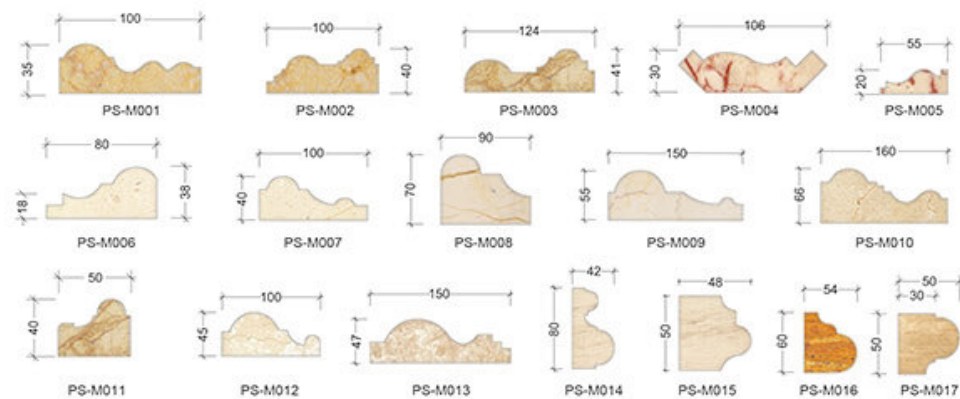

FIREPLACES

壁炉

MOLDING

线条