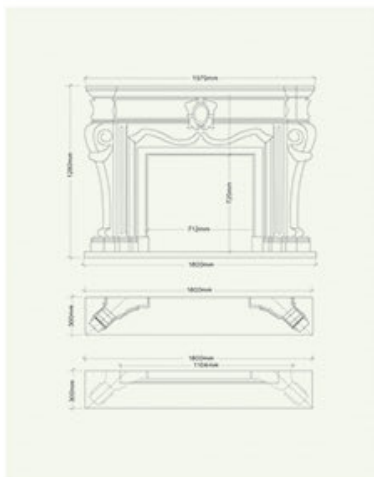

BATH TUBS / SHOWER PANEL

浴缸/沐浴板

Materials	Natural Stone: granite, marble, limestone, travertine and onyx.
Craftwork	Detailed hand-carved, Polished bush hammered, chiseled etc.
Dimension	Height: 24"(600mm) ; Width: 32"(800mm) ; length: 71" (1800mm) Available in various designs, sizes, welcome customized

120x600mm

PS-WM010

120x120mm

120x600mm

PS-WM011

FIREPLACES

壁炉

MOLDING