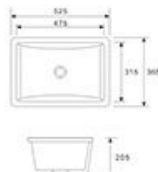

Model : MJ-202F
Undermount Sink
OD Size: 525 x 365 x 205 mm
20 5/8" x 14 3/8" x 8 1/8"
ID Size: 475 x 315 mm
18 6/8" x 12 3/8"
Installation: Under-mount