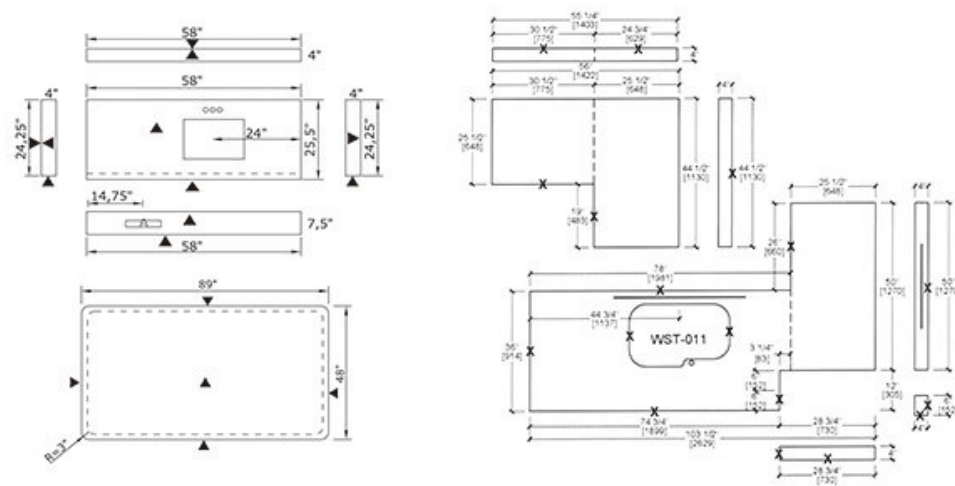

KITCHEN COUNTERTOP

厨房台面

LEGEND

U= UNFINISHED&UNPOLISHED	Y= ROUNDED RADIUS-3/8"TOP	
X= EASED&POLISHED	DB= DOUBLE BULL NOSE-2*2cm(1.57)	
B= BULL NOSE 2CM(3/4)