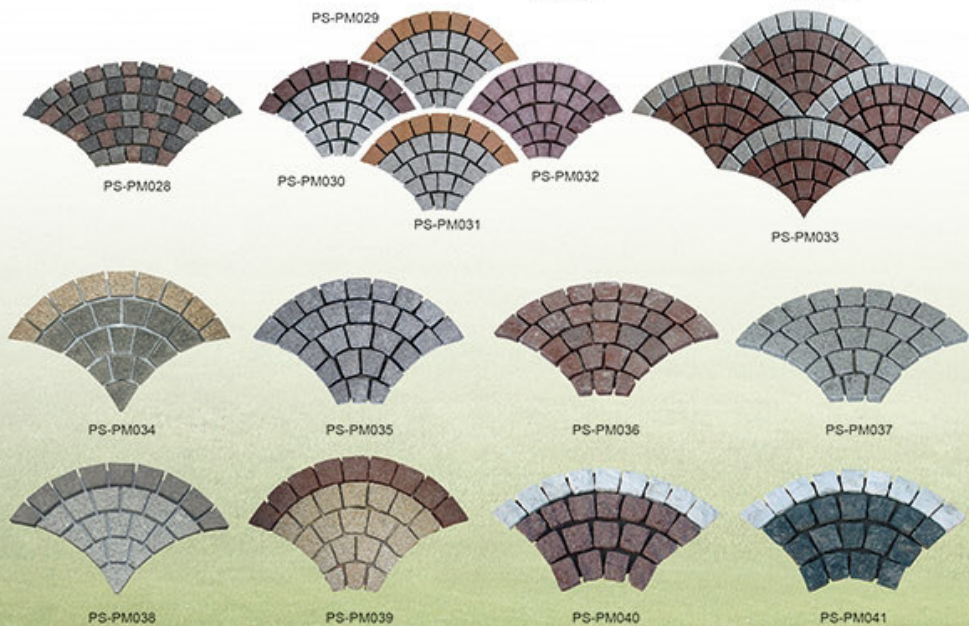

PAVERS ON MESH

网站

Pattern type	Fan Shape Pattern
Standard size	74x46cm (4pcs per Sqm)
Available Thickness	2cm/3cm/4cm/5cm
Finishes	Flamed/Natural/Tumbled etc
Available color	Grey,Dark,Black,Red, Yellow, Pink etc