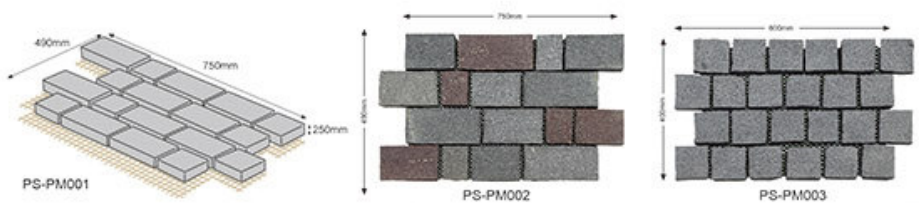

PS-KB007

PS-KB004

PS-KB008

CUBE STONE

小方块

Pattern type	Square Pattern	Interlocking Pattern
Standard size	30x30/40x40/50x50cm	60x40/55x50cm
Available Thick	2cm/3cm/4cm/5cm	
Finishes	Flamed/Natural/Tumbled etc	
Available color	Grey/Dark/Black/Red/Yellow/Pink etc	