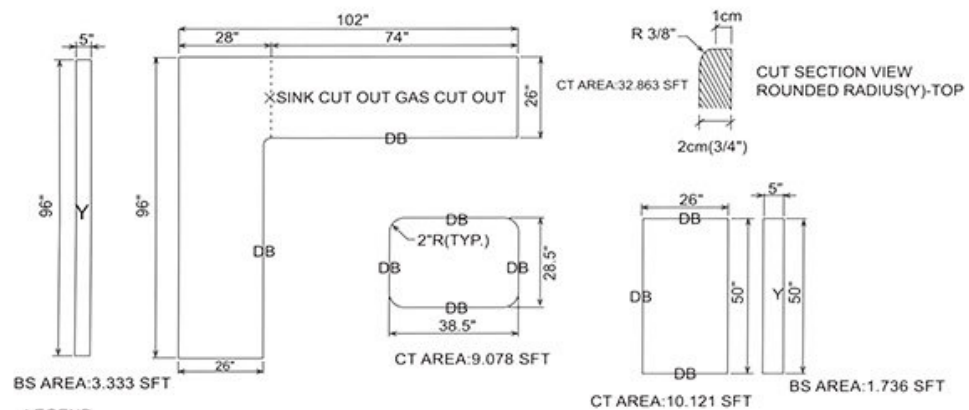

KITCHEN COUNTERTOP

厨房台面

LEGEND

U= UNFINISHED&UNPOLISHED	Y= ROUNDED RADIUS-3/8"TOP	
X= EASED&POLISHED	DB= DOUBLE BULL NOSE-2*2cm(1.57)	
B= BULL NOSE 2CM(3/4)