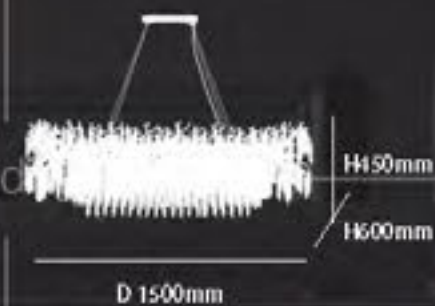

COLOR: Golden
MATERIAL: Aluminum + crystal
SOCKET: G9*13PCS

H550mm

D 800mm

DSMZ-11027GD01

COLOR: Golden

MATERIAL: Aluminum + crystal

SOCKET: G9*18PCS

DSMZ-11025GD99