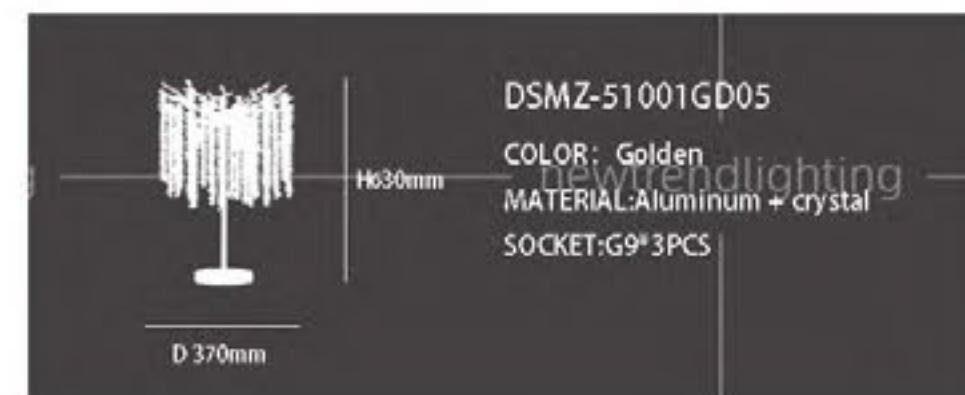

COLOR: Chrome

MATERIAL: Aluminum + crystal

SOCKET: G9*2PCS

L240mm

W 255mm

DSMZ-61008GD05
COLOR: Golden
MATERIAL: Aluminum + crystal
SOCKET: G9*25PCS

DSMZ-61003GD05
COLOR: Golden
MATERIAL: Aluminum + crystal
SOCKET: G9*25PCS