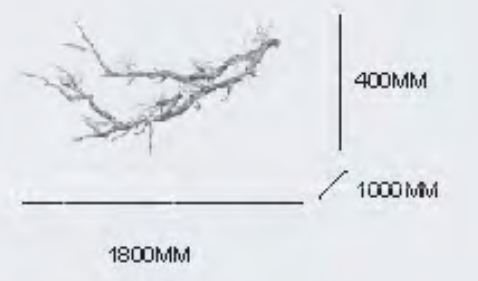

8626 SERIES

FINISH:

- MMV French gold with white brush
- LBC French gold with shiny brown copper brush
- FEG French gold
- AB Antique bronze
- CR Chrome
- CRMMV Chrome with white brush
- CRLBC Chrome with shiny brown copper brush
- WHGD White with gold stripe
- LBCG-1 Brown copper with gold brush
- WH Shiny white

P8626-1800