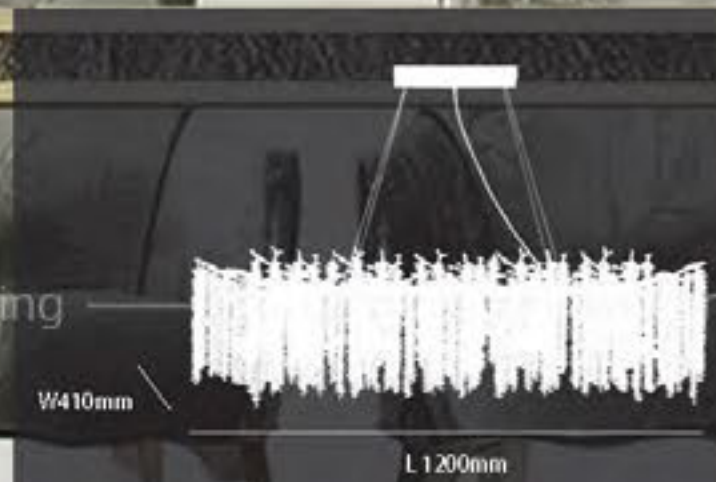

DSMZ-11007GD04
COLOR: Golden
MATERIAL: Aluminum + crystal
SOCKET: G9*14PCS

newtrendlighting

newtrendlighting