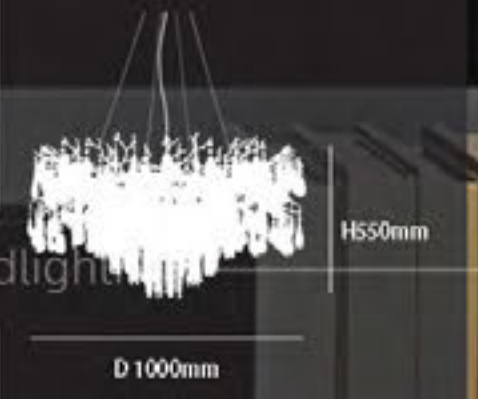

DSMZ-11025GD99
COLOR: Golden
MATERIAL: Aluminum + crystal
SOCKET: G9*15PCS