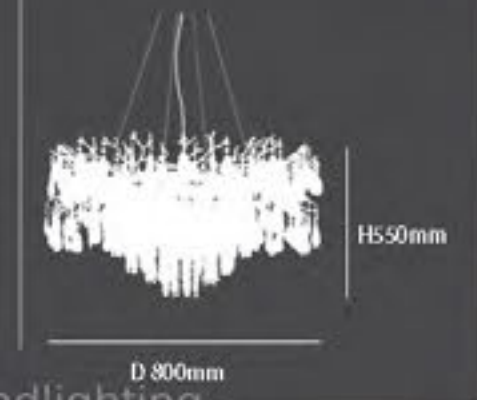

COLOR: Golden
MATERIAL: Aluminum + crystal
SOCKET: G9*15PCS

H550mm

D 1000mm

DSMZ-11026GD99
COLOR: Golden
MATERIAL: Aluminum + crystal
SOCKET: G9*22PCS

DSMZ-11024GD99
COLOR: Golden
MATERIAL: Aluminum + crystal
SOCKET: G9*13PCS