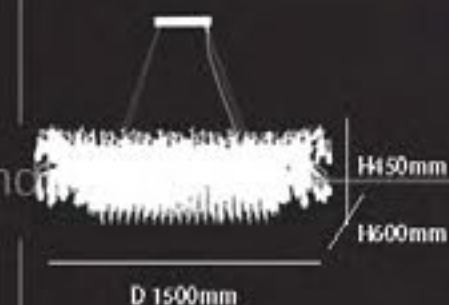

DSMZ-11024GD99
COLOR: Golden
MATERIAL: Aluminum + crystal
SOCKET: G9*13PCS

DSMZ-11027GD99

COLOR: Golden

MATERIAL: Aluminum + crystal

SOCKET: G9*18PCS

D 1500mm

H450mm

H600mm