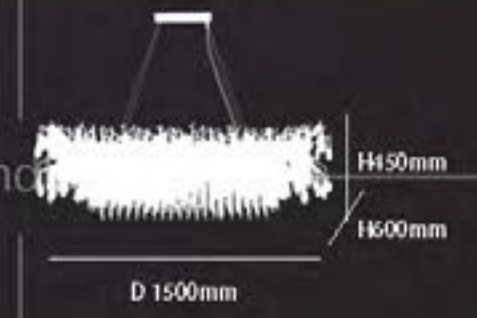

DSMZ-11027GD99

COLOR: Golden

MATERIAL: Aluminum + crystal

SOCKET: G9*18PCS