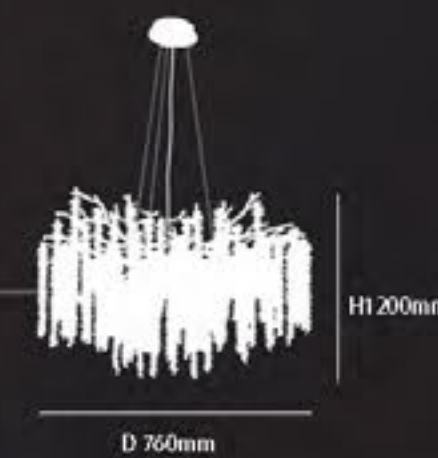

COLOR: Chrome

MATERIAL: Aluminum + crystal

SOCKET: G9*2PCS

L240mm

W 255mm

DSMZ-61008GD05
COLOR: Golden
MATERIAL: Aluminum + crystal
SOCKET: G9*25PCS

DSMZ-61003GD05
COLOR: Golden
MATERIAL: Aluminum + crystal
SOCKET: G9*25PCS