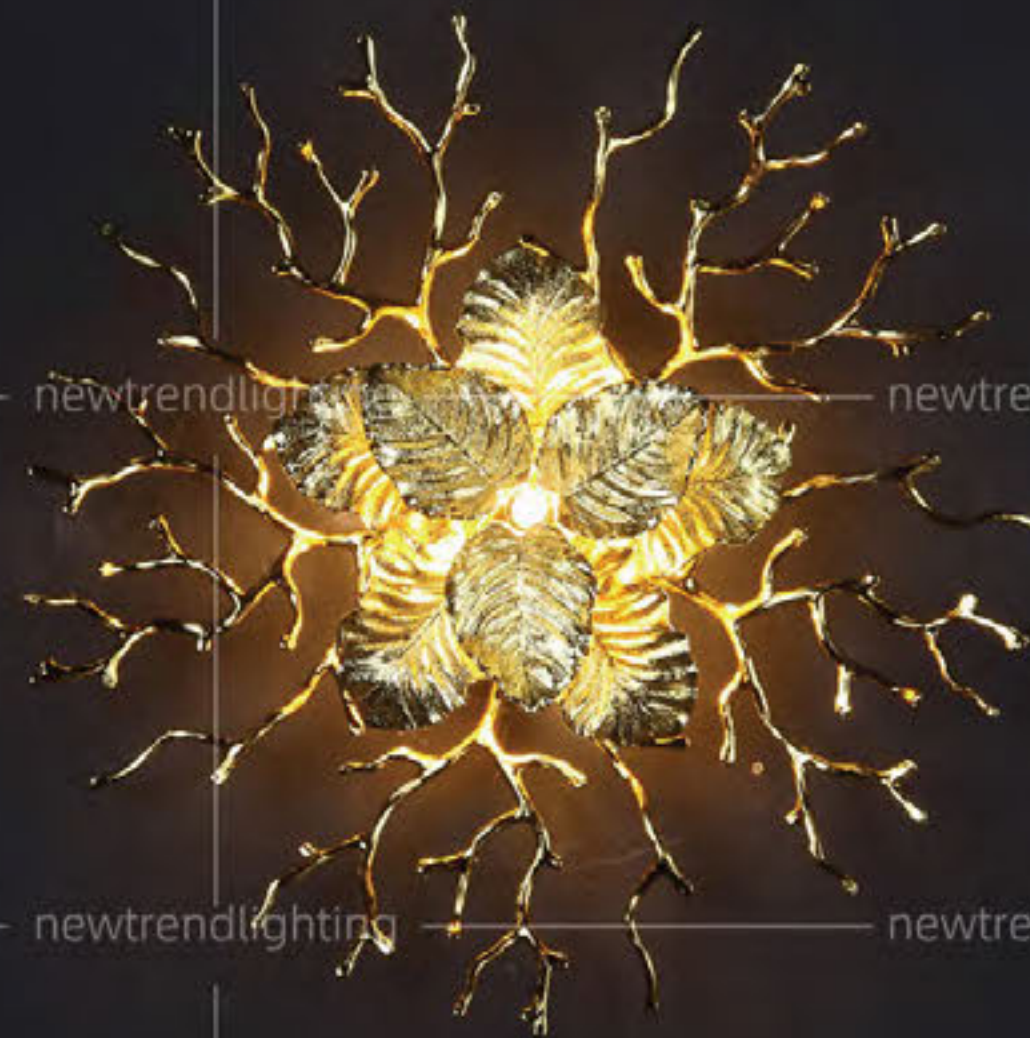

DSMZ-31004GD
COLOR: Golden
MATERIAL:Aluminum
SOCKET:G9*4PCS

H130mm

D500mm