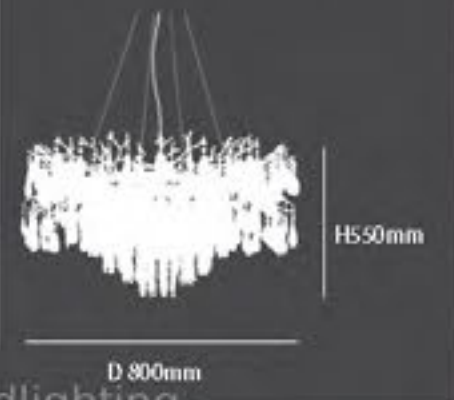

DSMZ-11024GD99
COLOR: Golden
MATERIAL: Aluminum + crystal
SOCKET: G9*13PCS

DSMZ-11027GD99

COLOR: Golden

MATERIAL: Aluminum + crystal

SOCKET: G9*18PCS

D 1500mm

H450mm

H600mm