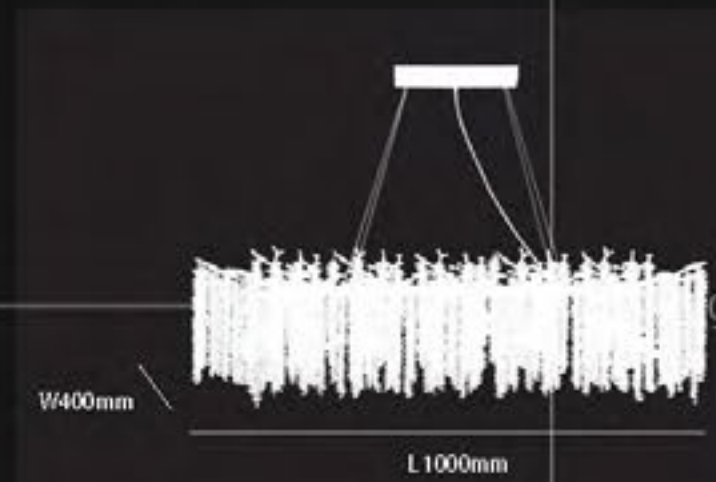

DSMZ-11006GD01
COLOR: Golden
MATERIAL: Aluminum + crystal
SOCKET: G9*10PCS

newtrendlighting

newtrendlighting