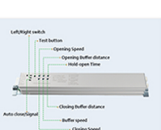

3 Customizable program
• Minimum order quantity:50 sets

4 Accessories
• Minimum order quantity:10 sets

5 Color, size
• Customized solutions based on your needs

Customer Reviews

Suzhou Oredy Intelligent Door Control Co., Ltd.