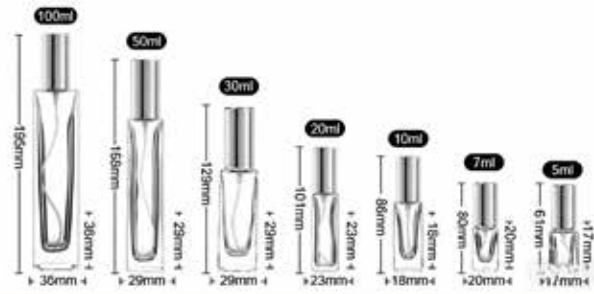

Screw-mouth perfume bottle

AKUIMAN

Name : Rectangular perfume bottle
Serial number : 6-1
Capacity(ml) : 5/7/10/20/30/50/100

Color : clear,customized colors