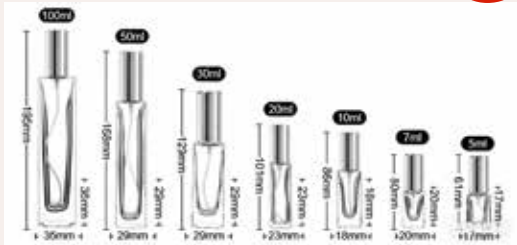

Labeling Process

Spray painting

Bottle cap

Spray

Perfume bottle

Top Products

HOT

Name : Rectangular perfume bottle
Serial number : 6-1
Capacity(ml) : 5/7/10/20/30/50/100