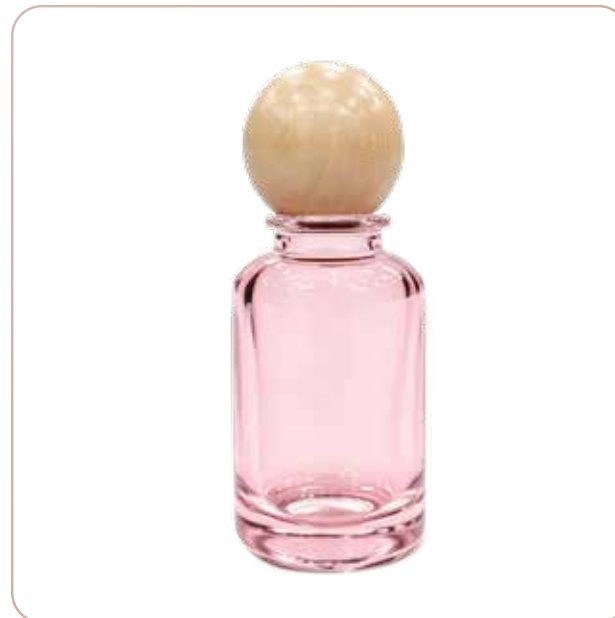

Spray painting