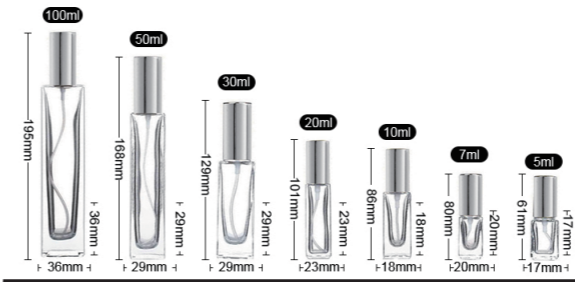

Screw-mouth perfume bottle

螺口香水瓶

AKUIMAN

Website: <https://www.atopackaging.com>
E-mail: CEO@akuiman.com

Name: Rectangular perfume bottle
Serial number: 6-1
Capacity(ml): 5/7/10/20/30/50/100
Color: clear, customized colors