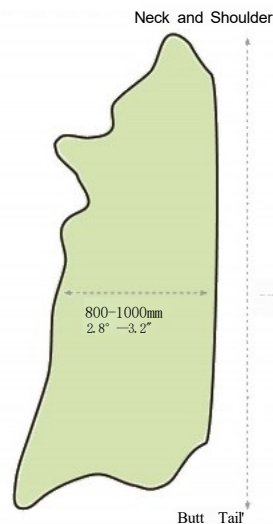

2023|2024

Leather Collection

Leather Collection 2023 I2024

WHOLE HIDE

Average **WHOLE HIDE** size is between: **45-55 square feet*(SQ.FT)**

HALF HIDE

Average **HALF HIDE** size is between: **18-25 square feet*(SQ.FT)**

SADDLE

Average **SADDLE** size is between: **15-22 square feet*(SQ.FT)**

Natural characteristics:

Natural characteristics:

Natural characteristics such as growth marks, horn scratches, small healed scars, veins and irregular grain and colour structure are typical of genuine leather and thus do not constitute ground for complaints.