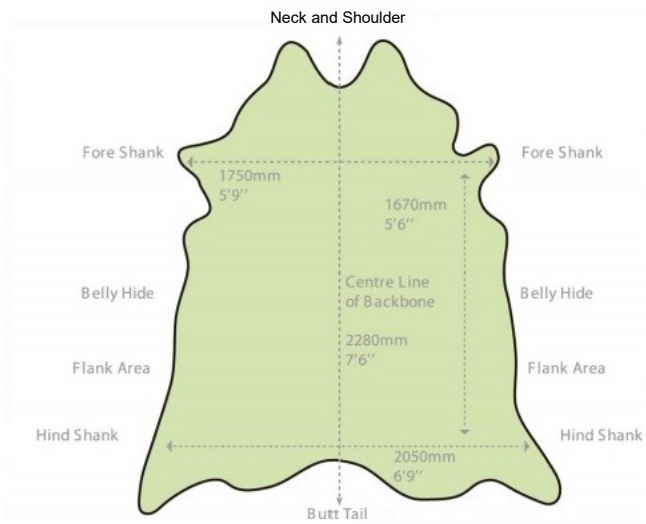

2023|2024

Leather Collection

Leather Collection 2023 I2024

WHOLE HIDE

Average **WHOLE HIDE** size is between: **45-55 square feet*(SQ.FT)**

HALF HIDE

Average **HALF HIDE** size is between: **18-25 square feet*(SQ.FT)**

SADDLE

Average **SADDLE** size is between: **15-22 square feet*(SQ.FT)**

Natural characteristics:

Natural characteristics:

Natural characteristics such as growth marks, horn scratches, small healed scars, veins and irregular grain and colour structure are typical of genuine leather and thus do not constitute ground for complaints.