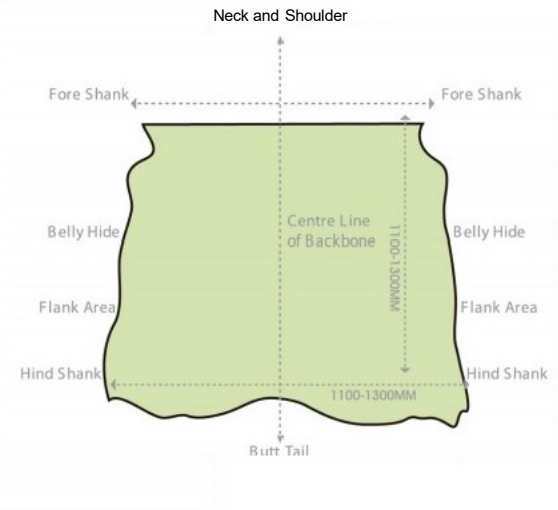

2023|2024

Leather Collection

Leather Collection 2023 I2024

WHOLE HIDE

Average **WHOLE HIDE** size is between: **45-55 square feet*(SQ.FT)**

HALF HIDE

Average **HALF HIDE** size is between: **18-25 square feet*(SQ.FT)**

SADDLE

Average **SADDLE** size is between: **15-22 square feet*(SQ.FT)**

Natural characteristics:

Natural characteristics:

Natural characteristics such as growth marks, horn scratches, small healed scars, veins and irregular grain and colour structure are typical of genuine leather and thus do not constitute ground for complaints.