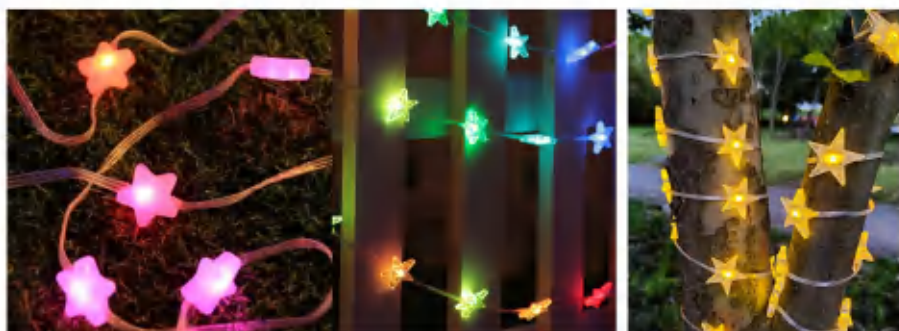

LED Micro Smart String Light 皮线灯系列

Product Name: USB Phantom Light String
Product model: CSL-123
Product specifications: 10M100LEDs
Product color: RGBW
Fastener shape: Heart-shaped, Rugby, Star shaped
Bead spacing: 10CM
Wire color: Transparent wire
Power supply: USB

产品名称: USB幻影灯串
产品型号: CSL-123
产品规格: 10米100灯
产品颜色: RGBW
灯件形状: 心形、橄榄球、星星
灯珠间距: 10厘米
线材颜色: 透明线
供电方式: USB