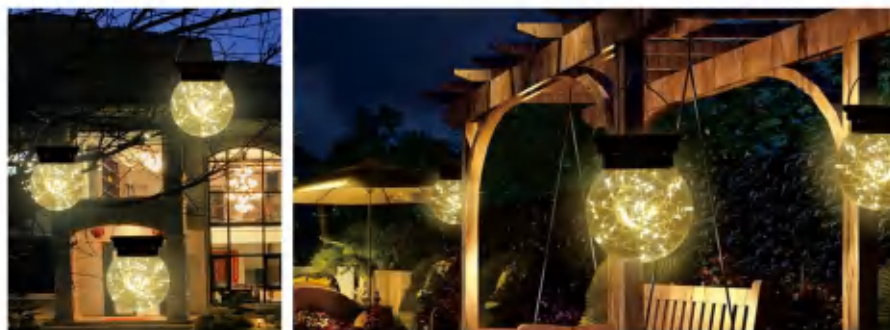

Product Name: Solar Ball Hanging Lamp
Product model: CSL-124
Lamp beads: 5M 50LEDs
Product color: Warm white/Cool white/RGBY
Light mode: Steady on
Power supply: Solar energy
Product Material: Plastic

产品名称: 太阳能圆球挂灯
产品型号: CSL-124
灯珠数量: 5米50灯
产品颜色: 暖白/冷白/四彩
灯光模式: 常亮
供电方式: 太阳能
产品材质: 塑料