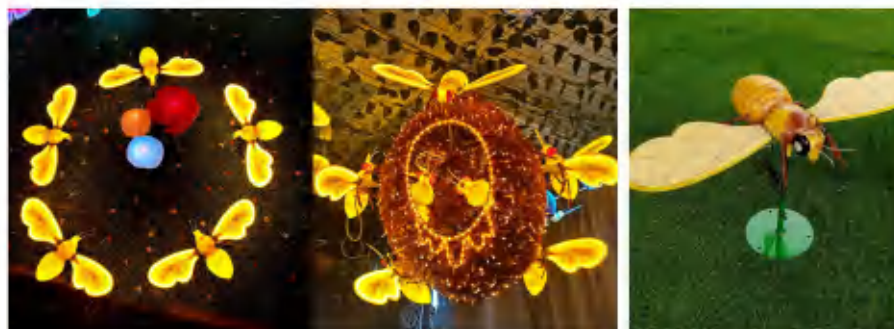

产品名称: 动态蝴蝶景观灯  
产品型号: ZXD-033  
产品材质: ABS  
产品颜色: 彩色  
灯光模式: 常亮模式  
产品电压: 12V  
适用场所: 户外节日装饰,  
城市街道亮化工程, 室内婚庆, 家居,  
酒楼, 商场, 门店, 舞台等场所

Engineering Lighting Series  
工程亮化系列

Product name: Bee Decorative Lamp  
Product model: ZXD-035  
Material: ABS+ stainless steel  
Product color: Colorful  
Light mode: Steady on  
Product voltage: 24V  
Applicable places: Outdoor festival decoration,  
urban street lighting project, indoor wedding, home,  
restaurants, shopping malls, stores, stages and other places