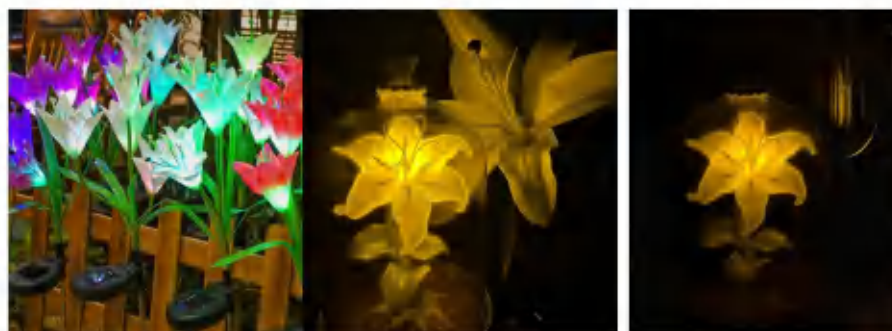

Solar Lawn Lamp Series
太阳能地插灯系列

Product Name: Solar Simulation Lily Lantern
Product model: SFL-026
Lamp beads: 5LEDs
Product color: Warm white/RGBY
Light mode: Steady on
Power supply: Solar energy
Product material: PVC+stainless steel ground plug

产品名称: 太阳能仿真百合花灯
产品型号: SFL-026
灯珠数量: 5灯
产品颜色: 暖白/四彩
灯光模式: 常亮
供电方式: 太阳能
产品材质: PVC+不锈钢地插