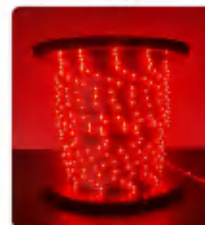

LED Micro Smart String Light 皮线灯系列

Product Name: USB Phantom Light String
Product model: CSL-123
Product specifications: 10M100LEDs
Product color: RGBW
Fastener shape: Heart-shaped, Rugby, Star shaped
Bead spacing: 10CM
Wire color: Transparent wire
Power supply: USB

产品名称: USB幻影灯串
产品型号: CSL-123
产品规格: 10米100灯
产品颜色: RGBW
灯件形状: 心形、橄榄球、星星
灯珠间距: 10厘米
线材颜色: 透明线
供电方式: USB

Product Name: USB Phantom Ball Light String
Product model: CSL-079
Product specifications: 10M100LEDs
Product color: RGBW
Bead spacing: 10CM
Wire color: Transparent wire
Power supply: USB

产品名称: USB幻影圆球灯串
产品型号: CSL-079
产品规格: 10米100灯
产品颜色: RGBW
灯珠间距: 10厘米
线材颜色: 透明线
供电方式: USB

LED Micro Smart String Light 皮线灯系列

Product Name: 2835 Monochrome Leather Wire Light String
Product model: CSL-095
Lamp spacing: 2/2.5/3/5/10/15/20CM (Customizable)
Light colors: Warm white/Cool white/Blue/Pink/Yellow/
Red/Green/Purple
Wire: Double line transparent waterproof leather wire
Power supply: 24V10MA, 24V2MA, 24V0.5W, 3V0.2W
Core: 7*0.14 copper wire
Wire outer size: OD1.2 * 3.2
Packaging quantity: 1K/roll, 10K/roll, 15K/roll, 20K/roll

产品名称: 2835单色皮线灯串
产品型号: CSL-095
灯 距: 2/2.5/3/5/10/15/20CM (可定制)
灯光颜色: 暖白/正白光/蓝光/粉光/黄光/红光/绿光/紫光
线 材: 双线透明防水皮线
供 电: 24V10MA, 24V2MA, 24V0.5W, 3V0.2W
线 芯: 7*0.14铜丝
线材外尺寸: OD1.2*3.2
包装数量: 1K/卷、10K/卷、15K/卷、20K/卷

Red
红光