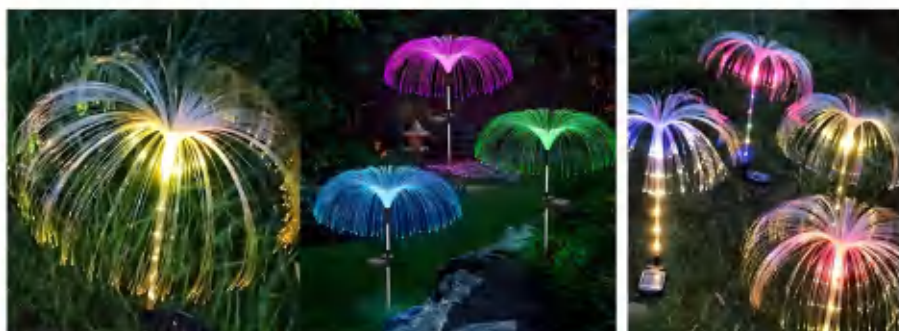

Solar Lawn Lamp Series
太阳能地插灯系列

Product Name: Solar Fiber Optic Lamp
Product model: SFL-025
Lamp beads: 1LED
Product color: Warm white/RGBY
Light mode: Steady on
Power supply: Solar energy
Product material: PVC+stainless steel ground plug

产品名称: 太阳能光纤灯
产品型号: SFL-025
灯珠数量: 1灯
产品颜色: 暖白/四彩
灯光模式: 常亮
供电方式: 太阳能
产品材质: PVC+不锈钢地插