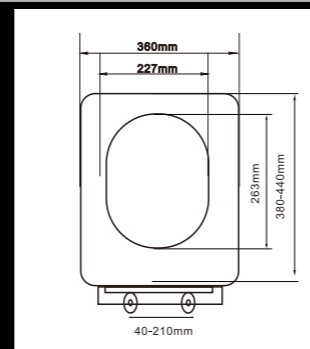

## PP Toilet seat

LPA-007  
PP standard toilet seat

LPA-023  
PP standard toilet seat

LPA-070  
PP soft close and quick release toilet seat

LPA-078  
PP soft close and quick release toilet seat

LPA-091  
PP soft close and quick release toilet seat