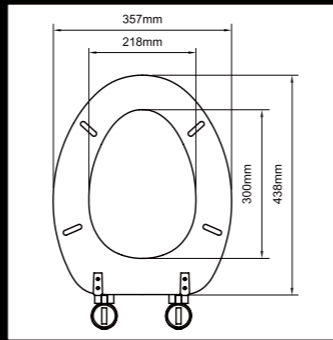

**M188**  
Elongated Special Molded Wood Toilet Seat  
Preferred Hinges:  
J-SB, J-SC, J-XB

19"

**M80**  
Elongated Sketchy Molded Wood Seat

Preferred Hinges:  
J-SB, J-SC, J-SA

**M56**  
Creek Design Molded Wood Seat