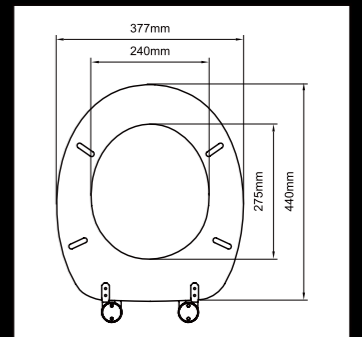

Preferred Hinges:
J-XJ, J-XH, J-TM, J-BU, J-XB, J-XE, J-TH

M61
Turtle Design Molded Wood Seat

Preferred Hinges:
J-XJ, J-XB