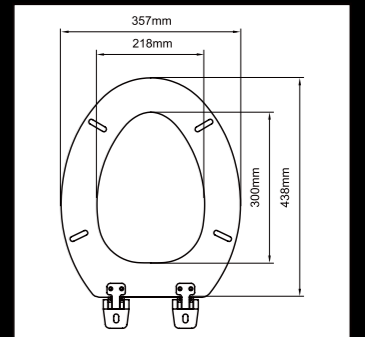

M58
Elongated Round Molded Wood Seat
Preferred Hinges:
J-SB, J-SC, J-XP

M14
Elongated Beveled Molded Wood Seat
Preferred Hinges:
J-TI, J-SB, J-SC, J-XB

M140
Open-front Elongated Beveled Molded Wood Seat
Preferred Hinges:
J-SB, J-SC, J-XB, J-TI, J-XJ

M24
Premium Elongated Beveled Molded Wood Seat
Preferred Hinges:
J-SB, J-SC, J-XB

M188
Elongated Special Molded Wood Toilet Seat
Preferred Hinges:
J-SB, J-SC, J-XB