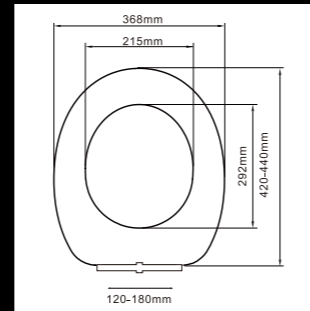

## PP Toilet seat

LPA-007  
PP standard toilet seat

LPA-023  
PP standard toilet seat

LPA-070  
PP soft close and quick release toilet seat

LPA-078  
PP soft close and quick release toilet seat

LPA-091  
PP soft close and quick release toilet seat