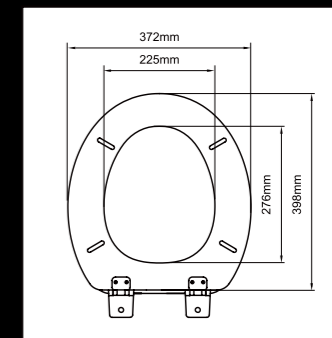

M13 Classic Beveled Molded Wood Seat Preferred Hinges: J-SB, J-SC, J-XB, J-XC, J-TI