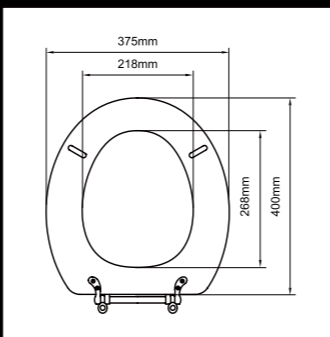

M81
Sketchy Molded Wood Seat

Preferred Hinges:
J-SB, J-SA, J-SC, J-XJ