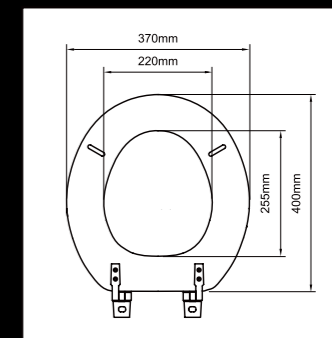

Molded Wood Series Toilet Seat

M91 Round Molded Wood Seat Preferred Hinges: J-SB, J-SC, J-XP, J-XJ

M01 Universal Molded Wood Seat Preferred Hinges: J-SA, J-SC, J-XJ

M18 Universal Molded Wood Seat Preferred Hinges: J-SA, J-SC, J-XJ, J-XB