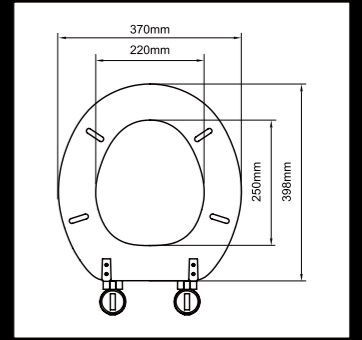

**M45**  
Rope Design Molded Wood Seat

Preferred Hinges:  
J-TI, J-SC, J-XJ, J-XB

**M46**  
Creek Design Molded Wood Seat

Preferred Hinges:  
J-SC, J-TI, J-XJ, J-XB

**M81**  
Sketchy Molded Wood Seat

Preferred Hinges:  
J-SB, J-SA, J-SC, J-XJ