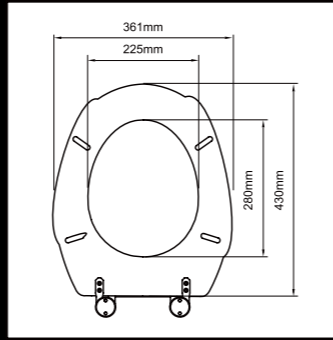

M86
Classic Molded Wood Seat
Preferred Hinges:
J-XJ, J-TM, J-BU, J-XB