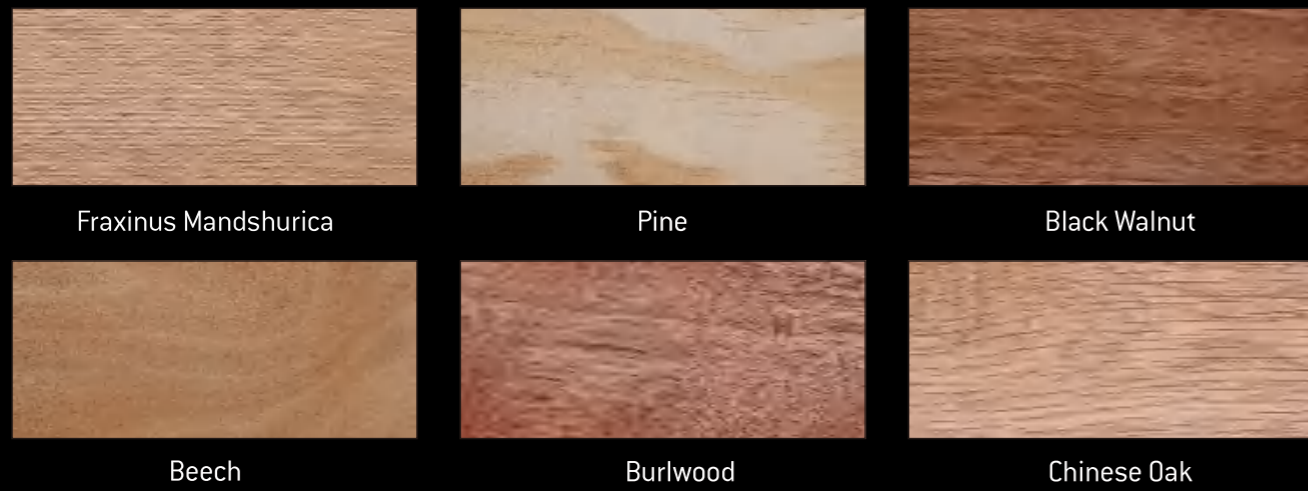

## High Glossy

Silver

Brown

Black

Grey

Blue

Yellow

Red

## Veneer Series Toilet Seat

Texture

Fraxinus Mandshurica

Pine

Black Walnut

Beech

Burlwood

Chinese Oak