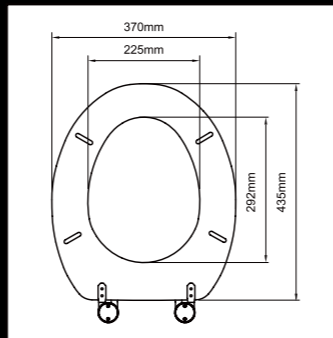

M186
Classic Molded Wood Seat
Preferred Hinges:
J-XJ, J-SL, J-BU, J-XB