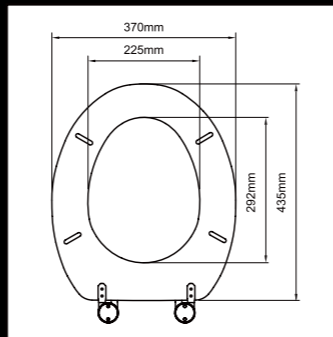

M58
Elongated Round Molded Wood Seat
Preferred Hinges:
J-SB, J-SC, J-XP