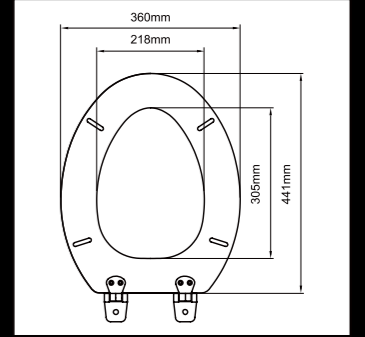

M140
Open-front Elongated Beveled Molded Wood Seat
Preferred Hinges:
J-SB, J-SC, J-XB, J-TI, J-XJ