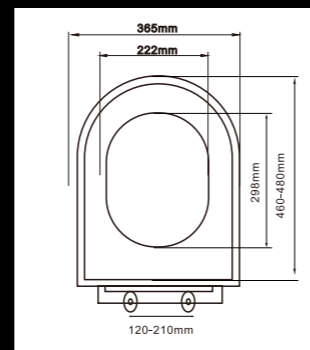

## PP Toilet seat

LPA-007  
PP standard toilet seat

LPA-023  
PP standard toilet seat

LPA-070  
PP soft close and quick release toilet seat

LPA-078  
PP soft close and quick release toilet seat

LPA-091  
PP soft close and quick release toilet seat