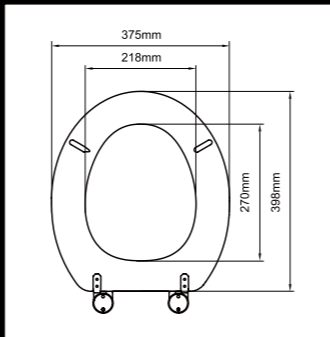

Preferred Hinges:  
J-SC, J-SB, J-XB

**M23**  
Premium Beveled Molded Wood Seat

Preferred Hinges:  
J-SB, J-SC, J-XB, J-XJ

**M26**  
Seashore Design Sculpted Molded Wood Seat

Preferred Hinges:  
J-SB, J-SC, J-XJ, J-XB, J-TI