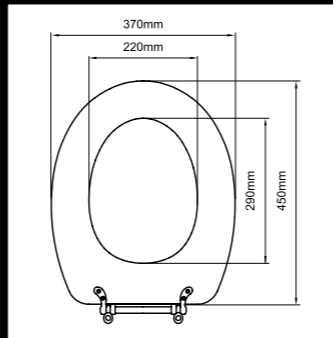

M60
Soft-close Elongated Beveled Molded Wood Seat

Preferred Hinges:
J-SJ