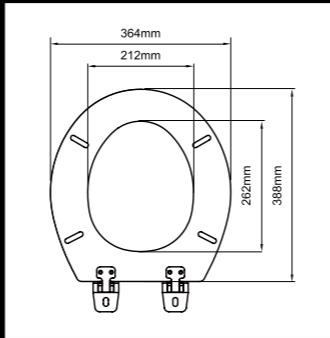

M26
Seashore Design Sculpted Molded Wood Seat

Preferred Hinges:
J-SB, J-SC, J-XJ, J-XB, J-TI