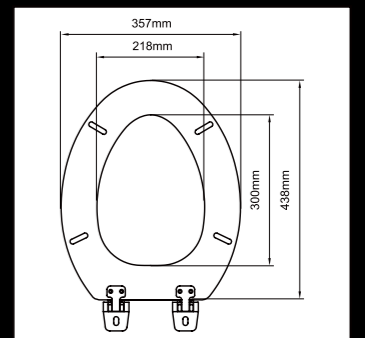

M188
Elongated Special Molded Wood Toilet Seat
Preferred Hinges:
J-SB, J-SC, J-XB