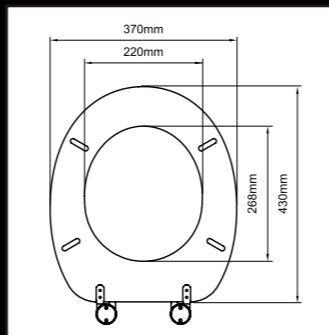

17"

TM51  
Veneer HDF Cover Seat

Preferred Hinges:  
J-XJ, J-TI, J-SB

18"

TM52  
Veneer HDF Cover Seat

Preferred Hinges:  
J-XJ, J-BU, J-XX, J-TZ, J-TM

19"

TM53  
Veneer HDF Cover Seat