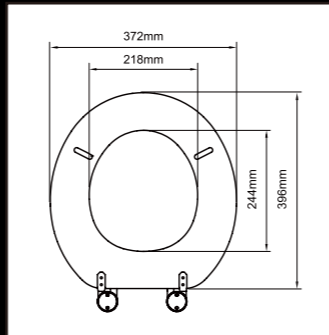

17"

TM51  
Veneer HDF Cover Seat

Preferred Hinges:  
J-XJ, J-TI, J-SB

18"

TM52  
Veneer HDF Cover Seat

Preferred Hinges:  
J-XJ, J-BU, J-XX, J-TZ, J-TM

19"

TM53  
Veneer HDF Cover Seat