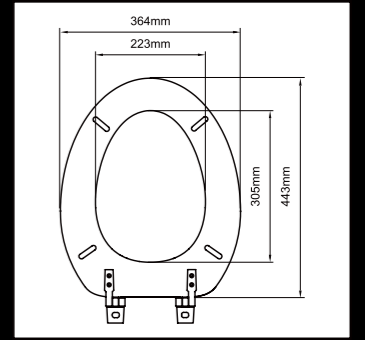

M14
Elongated Beveled Molded Wood Seat
Preferred Hinges:
J-TI, J-SB, J-SC, J-XB