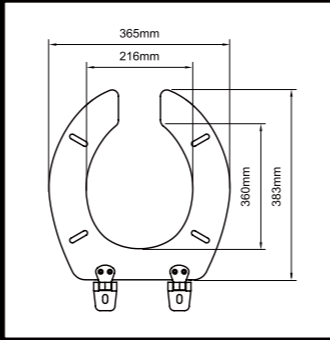

M23
Premium Beveled Molded Wood Seat

Preferred Hinges:
J-SB, J-SC, J-XB, J-XJ