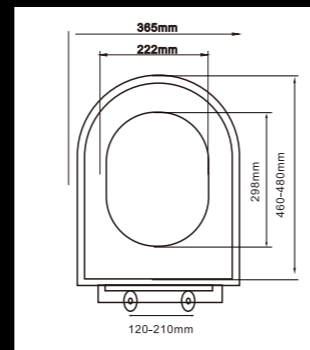

## PP Toilet seat

LPA-007  
PP standard toilet seat

LPA-023  
PP standard toilet seat

LPA-070  
PP soft close and quick release toilet seat

LPA-078  
PP soft close and quick release toilet seat

LPA-091  
PP soft close and quick release toilet seat