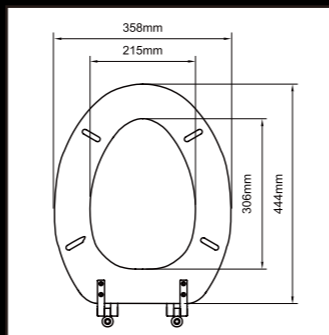

Texture

17"

TM51
Veneer HDF Cover Seat

Preferred Hinges:
J-XJ, J-TI, J-SB

18"

TM52
Veneer HDF Cover Seat

Preferred Hinges:
J-XJ, J-BU, J-XX, J-TZ, J-TM

19"

TM53
Veneer HDF Cover Seat

Preferred Hinges:
J-XP, J-TI, J-XC, J-XJ

PVC Veneer