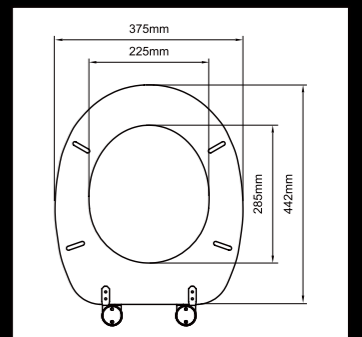

**M19**  
Classic Molded Wood Seat

Preferred Hinges:  
J-XJ, J-XH, J-TM, J-BU, J-XB, J-XE, J-TH

**M61**  
Turtle Design Molded Wood Seat

Preferred Hinges:  
J-XJ, J-XB

**M15**  
Classic Molded Wood Seat

Preferred Hinges:  
J-XJ, J-TM, J-BU, J-XB, J-XE, J-TH