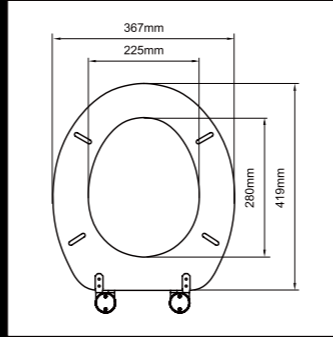

M21
Classic Molded Wood Seat
Preferred Hinges:
J-XJ, J-SL, J-BU, J-XB