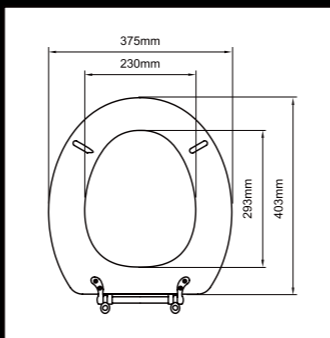

M46
Creek Design Molded Wood Seat

Preferred Hinges:
J-SC, J-TI, J-XJ, J-XB