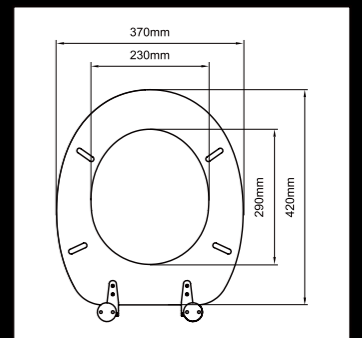

M15
Classic Molded Wood Seat