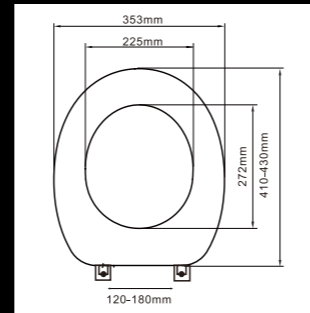

UF104

UF105

PP Toilet seat

LPA-007
PP standard toilet seat

LPA-023
PP standard toilet seat

LPA-070
PP soft close and quick release toilet seat

LPA-078
PP soft close and quick release toilet seat

LPA-091
PP soft close and quick release toilet seat