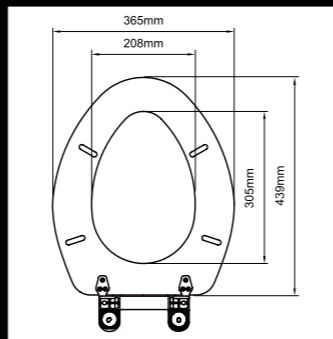

www.ChinaToiletSeats.com