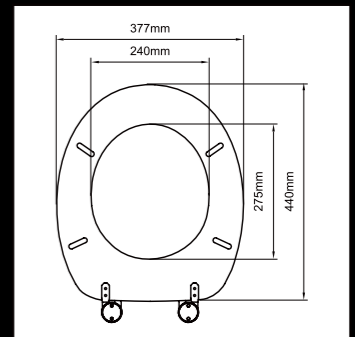

Preferred Hinges:
J-XJ, J-XH, J-TM, J-BU, J-XB, J-XE, J-TH

M61
Turtle Design Molded Wood Seat

Preferred Hinges:
J-XJ, J-XB