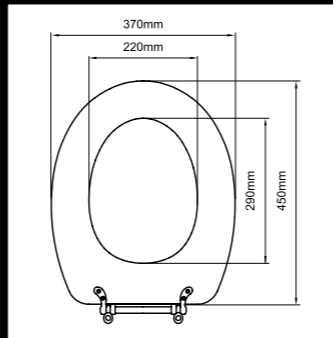

M188
Elongated Special Molded Wood Toilet Seat
Preferred Hinges:
J-SB, J-SC, J-XB

19"

M80
Elongated Sketchy Molded Wood Seat

Preferred Hinges:
J-SB, J-SC, J-SA

M56
Creek Design Molded Wood Seat

Preferred Hinges:
J-SC, J-TI, J-XJ, J-TM, J-BU, J-XB