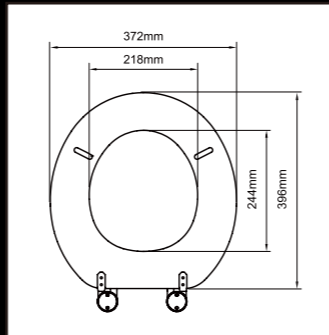

TM51
Veneer HDF Cover Seat

Preferred Hinges:
J-XJ, J-TI, J-SB

18"

TM52
Veneer HDF Cover Seat

Preferred Hinges:
J-XJ, J-BU, J-XX, J-TZ, J-TM

19"

TM53
Veneer HDF Cover Seat

Preferred Hinges:
J-XP, J-TI, J-XC, J-XJ