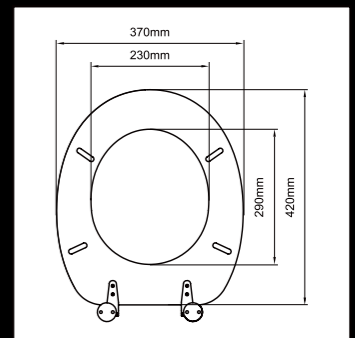

M15
Classic Molded Wood Seat