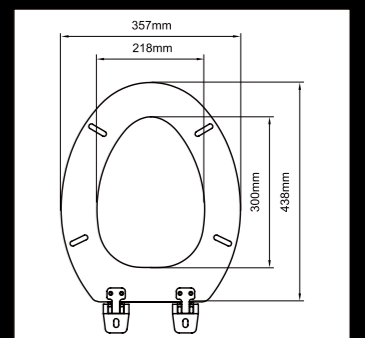

M188
Elongated Special Molded Wood Toilet Seat
Preferred Hinges:
J-SB, J-SC, J-XB