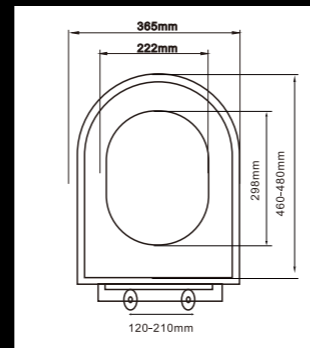

UF104

UF105

PP Toilet seat

LPA-007
PP standard toilet seat

LPA-023
PP standard toilet seat

LPA-070
PP soft close and quick release toilet seat

LPA-078
PP soft close and quick release toilet seat

LPA-091
PP soft close and quick release toilet seat