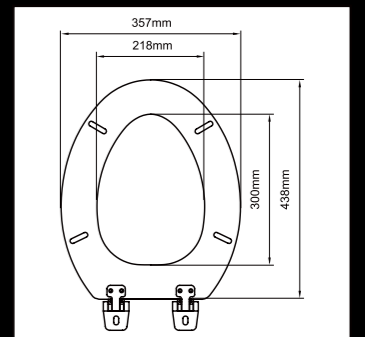

M58
Elongated Round Molded Wood Seat
Preferred Hinges:
J-SB, J-SC, J-XP

M14
Elongated Beveled Molded Wood Seat
Preferred Hinges:
J-TI, J-SB, J-SC, J-XB

M140
Open-front Elongated Beveled Molded Wood Seat
Preferred Hinges:
J-SB, J-SC, J-XB, J-TI, J-XJ

M24
Premium Elongated Beveled Molded Wood Seat
Preferred Hinges:
J-SB, J-SC, J-XB

M188
Elongated Special Molded Wood Toilet Seat
Preferred Hinges:
J-SB, J-SC, J-XB