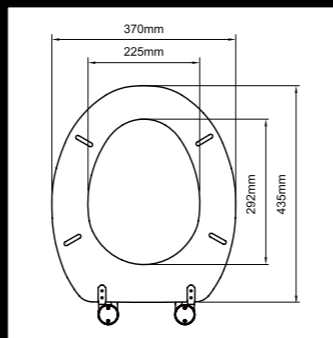

M186
Classic Molded Wood Seat
Preferred Hinges:
J-XJ, J-SL, J-BU, J-XB