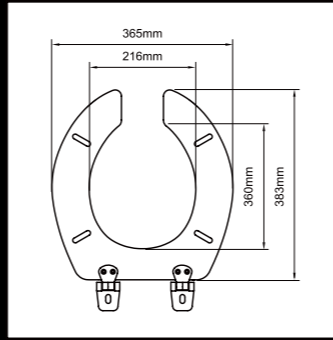

M23
Premium Beveled Molded Wood Seat

Preferred Hinges:
J-SB, J-SC, J-XB, J-XJ