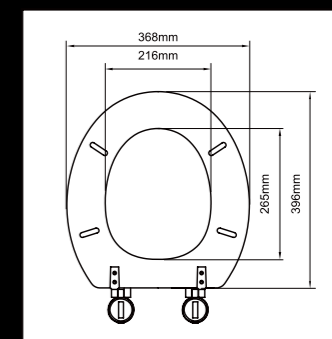

Molded Wood Series Toilet Seat

M91 Round Molded Wood Seat Preferred Hinges: J-SB, J-SC, J-XP, J-XJ

M01 Universal Molded Wood Seat Preferred Hinges: J-SA, J-SC, J-XJ

M18 Universal Molded Wood Seat Preferred Hinges: J-SA, J-SC, J-XJ, J-XB