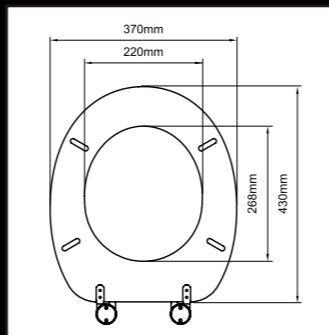

TM51
Veneer HDF Cover Seat

Preferred Hinges:
J-XJ, J-TI, J-SB

18"

TM52
Veneer HDF Cover Seat

Preferred Hinges:
J-XJ, J-BU, J-XX, J-TZ, J-TM

19"

TM53
Veneer HDF Cover Seat

Preferred Hinges:
J-XP, J-TI, J-XC, J-XJ