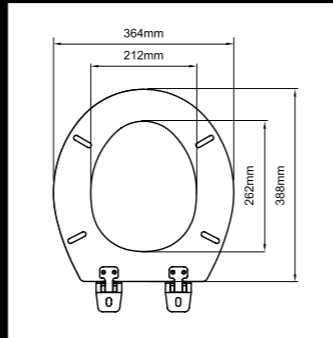

M26
Seashore Design Sculpted Molded Wood Seat

Preferred Hinges:
J-SB, J-SC, J-XJ, J-XB, J-TI