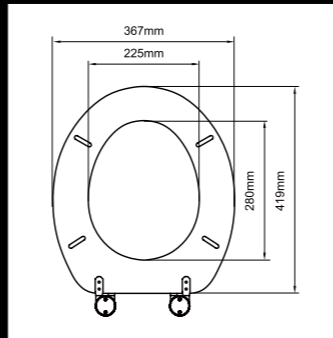

M21
Classic Molded Wood Seat
Preferred Hinges:
J-XJ, J-SL, J-BU, J-XB