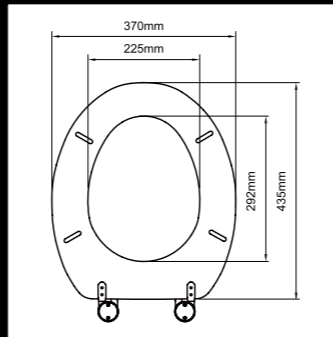

M112
Classic Molded Wood Seat
Preferred Hinges:
J-XJ, J-SL, J-BU, J-XB