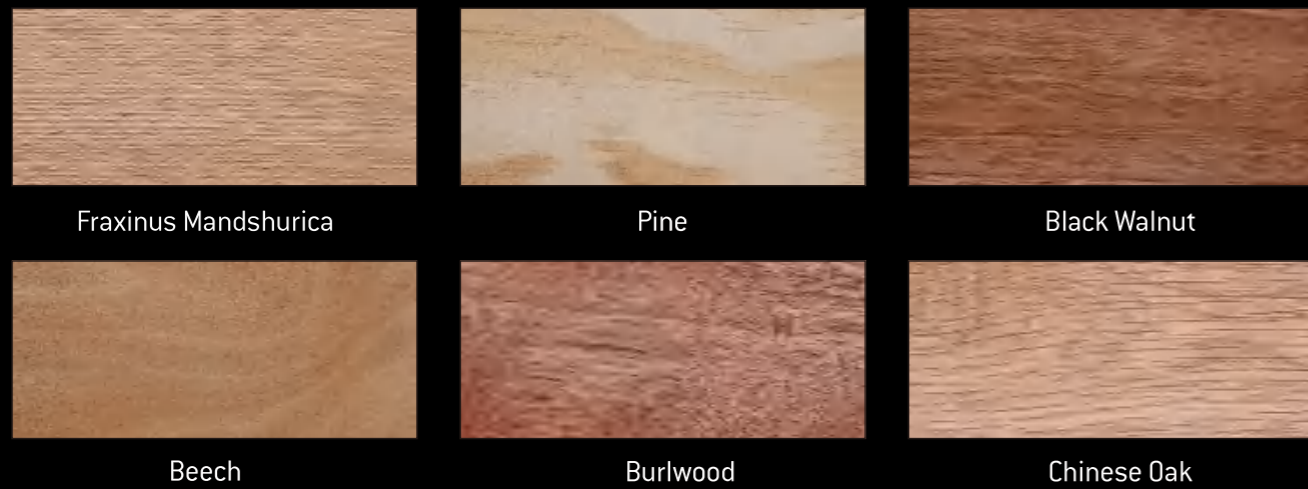

- High hardness: 2HB (normal lacquer: 1 HB), Anti-Scratch
- High Gloss Unit
- NO VOC
- Anti-yellowing
- UV glossy lacquer, dry in 0.5 hour(normal lacquer dry in 24 hours)

Brown

Black

Grey

Blue

Yellow

Red

Veneer Series Toilet Seat

Texture

Fraxinus Mandshurica

Pine

Black Walnut

Beech

Burlwood

Chinese Oak

17"