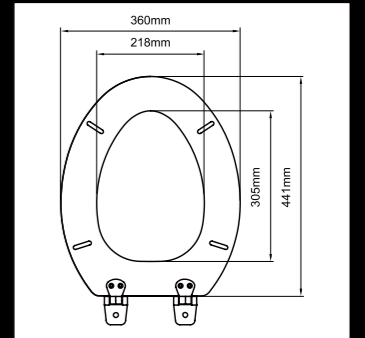

M140
Open-front Elongated Beveled Molded Wood Seat
Preferred Hinges:
J-SB, J-SC, J-XB, J-TI, J-XJ