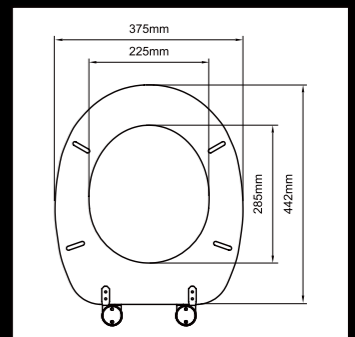

M19
Classic Molded Wood Seat

Preferred Hinges:
J-XJ, J-XH, J-TM, J-BU, J-XB, J-XE, J-TH

M61
Turtle Design Molded Wood Seat

Preferred Hinges:
J-XJ, J-XB

M15
Classic Molded Wood Seat

Preferred Hinges:
J-XJ, J-TM, J-BU, J-XB, J-XE, J-TH