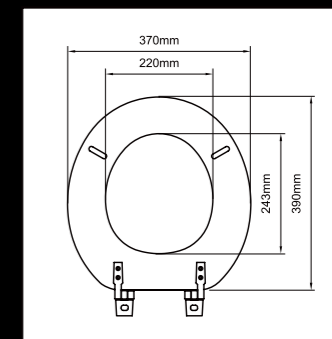

Molded Wood Series Toilet Seat

M91 Round Molded Wood Seat Preferred Hinges: J-SB, J-SC, J-XP, J-XJ

M01 Universal Molded Wood Seat Preferred Hinges: J-SA, J-SC, J-XJ

M18 Universal Molded Wood Seat Preferred Hinges: J-SA, J-SC, J-XJ, J-XB