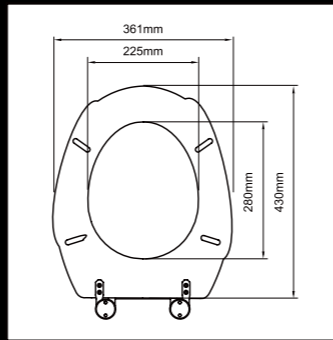

M86
Classic Molded Wood Seat
Preferred Hinges:
J-XJ, J-TM, J-BU, J-XB