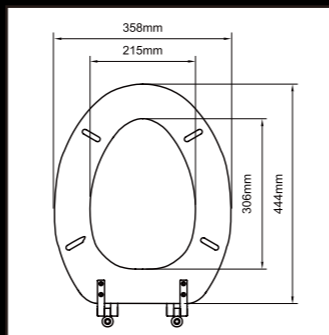

TM51
Veneer HDF Cover Seat

Preferred Hinges:
J-XJ, J-TI, J-SB

18"

TM52
Veneer HDF Cover Seat

Preferred Hinges:
J-XJ, J-BU, J-XX, J-TZ, J-TM

19"

TM53
Veneer HDF Cover Seat

Preferred Hinges:
J-XP, J-TI, J-XC, J-XJ