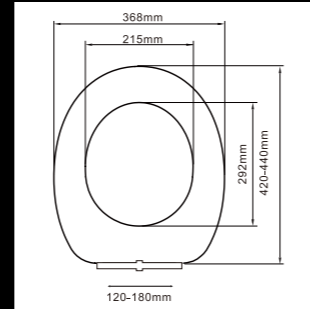

UF104

UF105

PP Toilet seat

LPA-007
PP standard toilet seat

LPA-023
PP standard toilet seat

LPA-070
PP soft close and quick release toilet seat

LPA-078
PP soft close and quick release toilet seat

LPA-091
PP soft close and quick release toilet seat