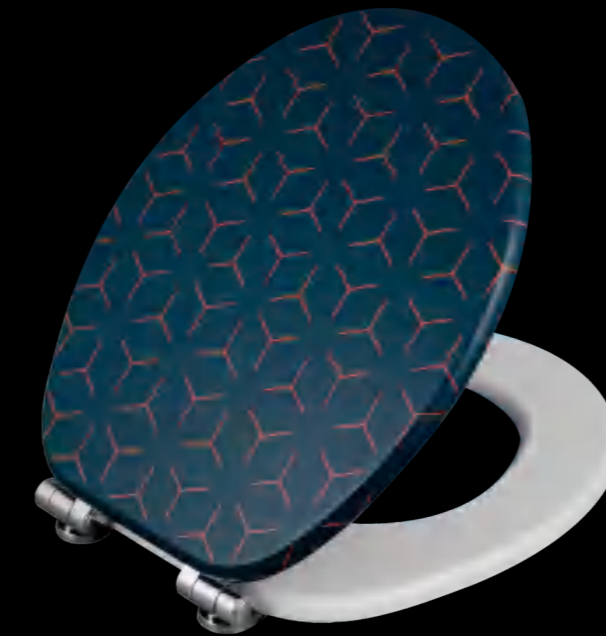

1. Features of printing series
2. UV Printing paper, Image never fade
   - Easy matching
   - High glossy
   - Private custom