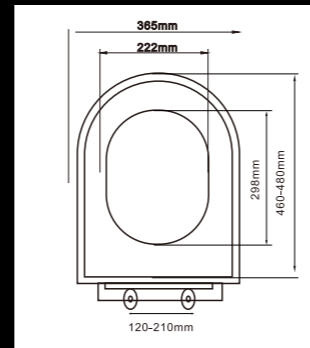

UF104

UF105

PP Toilet seat

LPA-007
PP standard toilet seat

LPA-023
PP standard toilet seat

LPA-070
PP soft close and quick release toilet seat

LPA-078
PP soft close and quick release toilet seat

LPA-091
PP soft close and quick release toilet seat