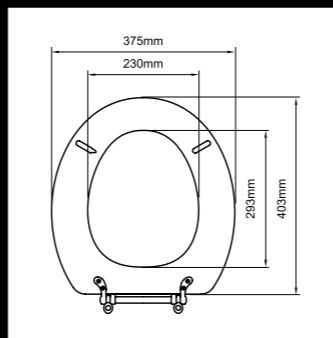

M46
Creek Design Molded Wood Seat

Preferred Hinges:
J-SC, J-TI, J-XJ, J-XB