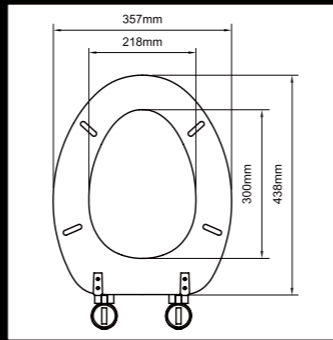

M188
Elongated Special Molded Wood Toilet Seat
Preferred Hinges:
J-SB, J-SC, J-XB

19"

M80
Elongated Sketchy Molded Wood Seat

Preferred Hinges:
J-SB, J-SC, J-SA

M56
Creek Design Molded Wood Seat

Preferred Hinges:
J-SC, J-TI, J-XJ, J-TM, J-BU, J-XB