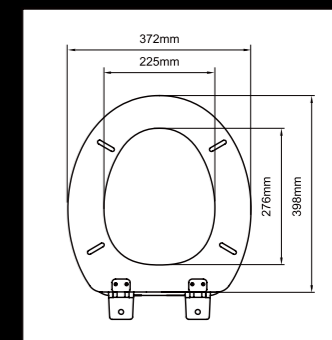

M13 Classic Beveled Molded Wood Seat Preferred Hinges: J-SB, J-SC, J-XB, J-XC, J-TI