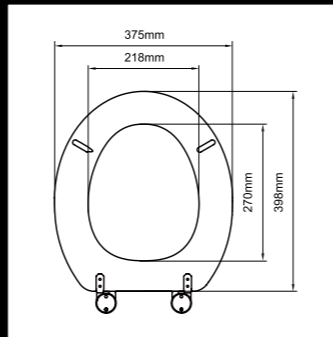

Preferred Hinges:
J-SC, J-SB, J-XB

M23
Premium Beveled Molded Wood Seat

Preferred Hinges:
J-SB, J-SC, J-XB, J-XJ

M26
Seashore Design Sculpted Molded Wood Seat

Preferred Hinges:
J-SB, J-SC, J-XJ, J-XB, J-TI