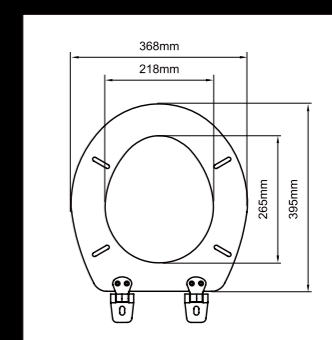

Molded Wood Series Toilet Seat

M91 Round Molded Wood Seat Preferred Hinges: J-SB, J-SC, J-XP, J-XJ

M01 Universal Molded Wood Seat Preferred Hinges: J-SA, J-SC, J-XJ

M18 Universal Molded Wood Seat Preferred Hinges: J-SA, J-SC, J-XJ, J-XB

M10 Classic Beveled Molded Wood Seat Preferred Hinges: J-SK, J-SC, J-XB, J-XJ, J-BU

M13 Classic Beveled Molded Wood Seat Preferred Hinges: J-SB, J-SC, J-XB, J-XC, J-TI