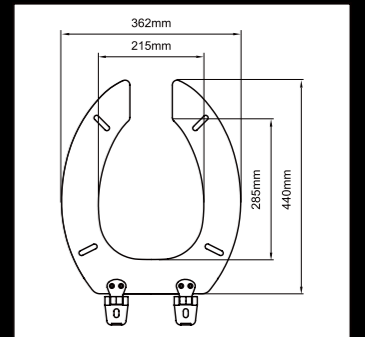

M24
Premium Elongated Beveled Molded Wood Seat
Preferred Hinges:
J-SB, J-SC, J-XB