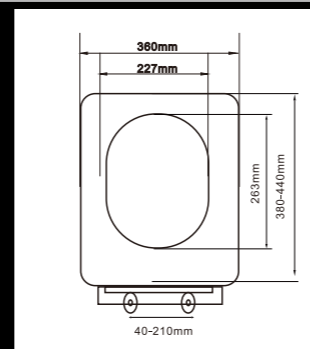

UF104

UF105

PP Toilet seat

LPA-007
PP standard toilet seat

LPA-023
PP standard toilet seat

LPA-070
PP soft close and quick release toilet seat

LPA-078
PP soft close and quick release toilet seat

LPA-091
PP soft close and quick release toilet seat