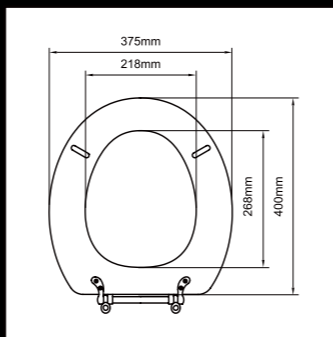

M81
Sketchy Molded Wood Seat

Preferred Hinges:
J-SB, J-SA, J-SC, J-XJ