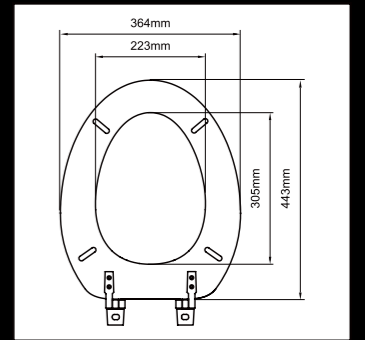

M14
Elongated Beveled Molded Wood Seat
Preferred Hinges:
J-TI, J-SB, J-SC, J-XB