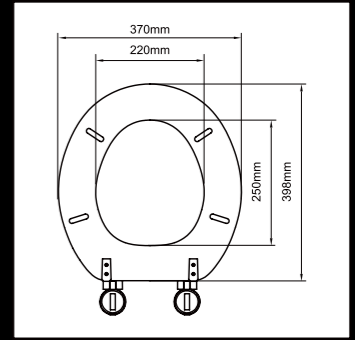

M45
Rope Design Molded Wood Seat

Preferred Hinges:
J-TI, J-SC, J-XJ, J-XB

M46
Creek Design Molded Wood Seat

Preferred Hinges:
J-SC, J-TI, J-XJ, J-XB

M81
Sketchy Molded Wood Seat

Preferred Hinges:
J-SB, J-SA, J-SC, J-XJ