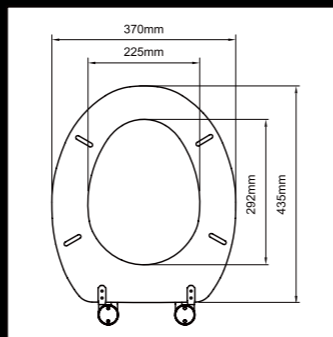

M58
Elongated Round Molded Wood Seat
Preferred Hinges:
J-SB, J-SC, J-XP