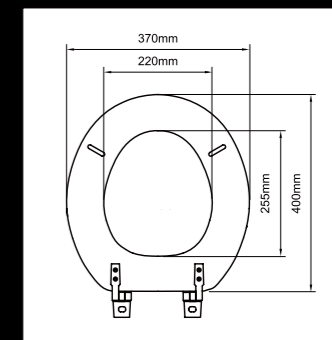

Molded Wood Series Toilet Seat

M91 Round Molded Wood Seat Preferred Hinges: J-SB, J-SC, J-XP, J-XJ

M01 Universal Molded Wood Seat Preferred Hinges: J-SA, J-SC, J-XJ

M18 Universal Molded Wood Seat Preferred Hinges: J-SA, J-SC, J-XJ, J-XB