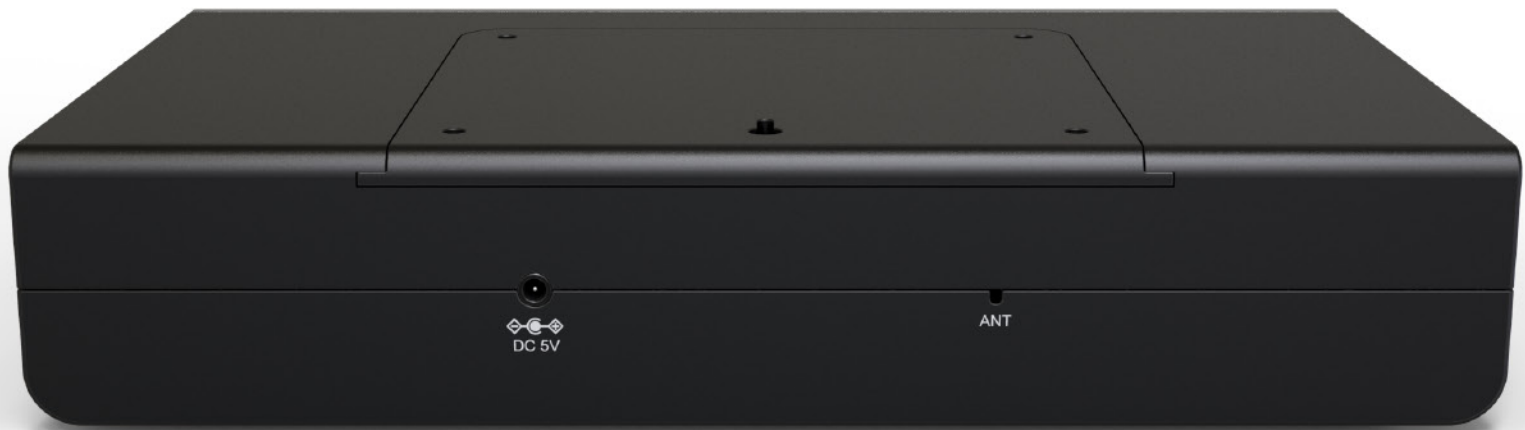

YT81100

Bluetooth Alarm Clock DAB+ Radio with night light function

-SELECT+
ENTER/SNOOZE

MODE
MENU
INFO

Welcome to
Digital Radio

PRESET
TIMER
SLEEP

-VOLUME+
START/RESET

DC 5V

ANT

- » Large display with super bright backlight.
- » Real Time and calendar display.
- » 12/24 hour display.
- » Dual Alarm with 3 selectable alarm output (Buzzer/DAB+/FM).
- » Built in Bluetooth Music Streaming.
- » Built in DAB+ radio, with up to 30 DAB+ preset stations.
- » Built in FM radio, with up to 30 FM preset stations.
- » Night light function.
- » 2 count down timers.
- » Sleep Timer.
- » Clear loud stereo output sound.
- » 3 brightness levels for backlight.
- » 8 languages available for mode displays.
- » 6 functional buttons.
- » 2 tuning knobs for mode selections and volume tuning.
- » 2 pcs AA backup battery.
- » AC-DC Adaptor : DC 5V/1A
- » LCD display size : 51 x 14.8m
- » Product size : 260 x 50 x 160.5mm