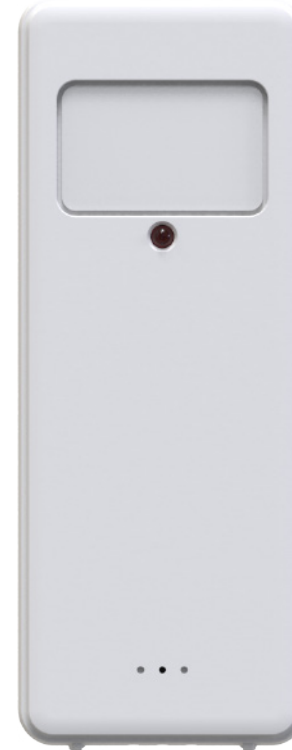

YT60162

Wireless Weather station  
with color display

Outdoor Temp

34.5°C

Humi  
67%

Pressure Trend

Pressure

1013 hPa

Moon

27<sup>D</sup> 6<sup>M</sup>  
MON

← 5.0V/AC

Main

Thermo-hygro sensor

- » Colorful and big digit display with super bright backlight.
- » RCC time sync with DST Time, calendar & weekday (DCF/MSF/WWVB).
- » Dual Alarm with snooze function.
- » Moon Phase.
- » Weather forecast (Sunny, partly cloudy, cloudy, rainy, storm).
- » Indoor & Outdoor temperature (°C/°F) & humidity readings with trend.
- » Barometric pressure reading (M/hpa ,Ft/inHg).
- » Historical bar chart with past 12 hours pressure change.
- » Max/Min records for indoor & outdoor temperature and humidity.
- » Hi/Lo alert setting (indoor/outdoor temperature).
- » 7 languages for weekday (DE/DK/EN/ES/FR/IT/NL).
- » 7 touch function buttons.
- » 3-level brightness of backlight.
- » Low battery indication.
- » Wall mount / desktop usage.
- » RF433MHz Remote range: 100meters(open space).
- » 2 x AAA backup batteries (not included).
- » AC-AC Adaptor : AC 5V/150mA, included.
- » 1 pc wireless thermo-hygro sensor (R48) included (2 x AAA batteries, not included).
- » Product size :
  - Weather station receiver : 191.6 x 127 x 16mm
  - Thermo-hygro sensor(R47) : 40 x 104 x 25mm
- » YT60162-1 (WWVB version)
- » YT60162-2 (DCF version)
- » YT60162-4 (MSF version)