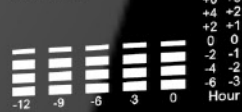

Outdoor Temp

34.5 °C

Humi
67%

Pressure Trend