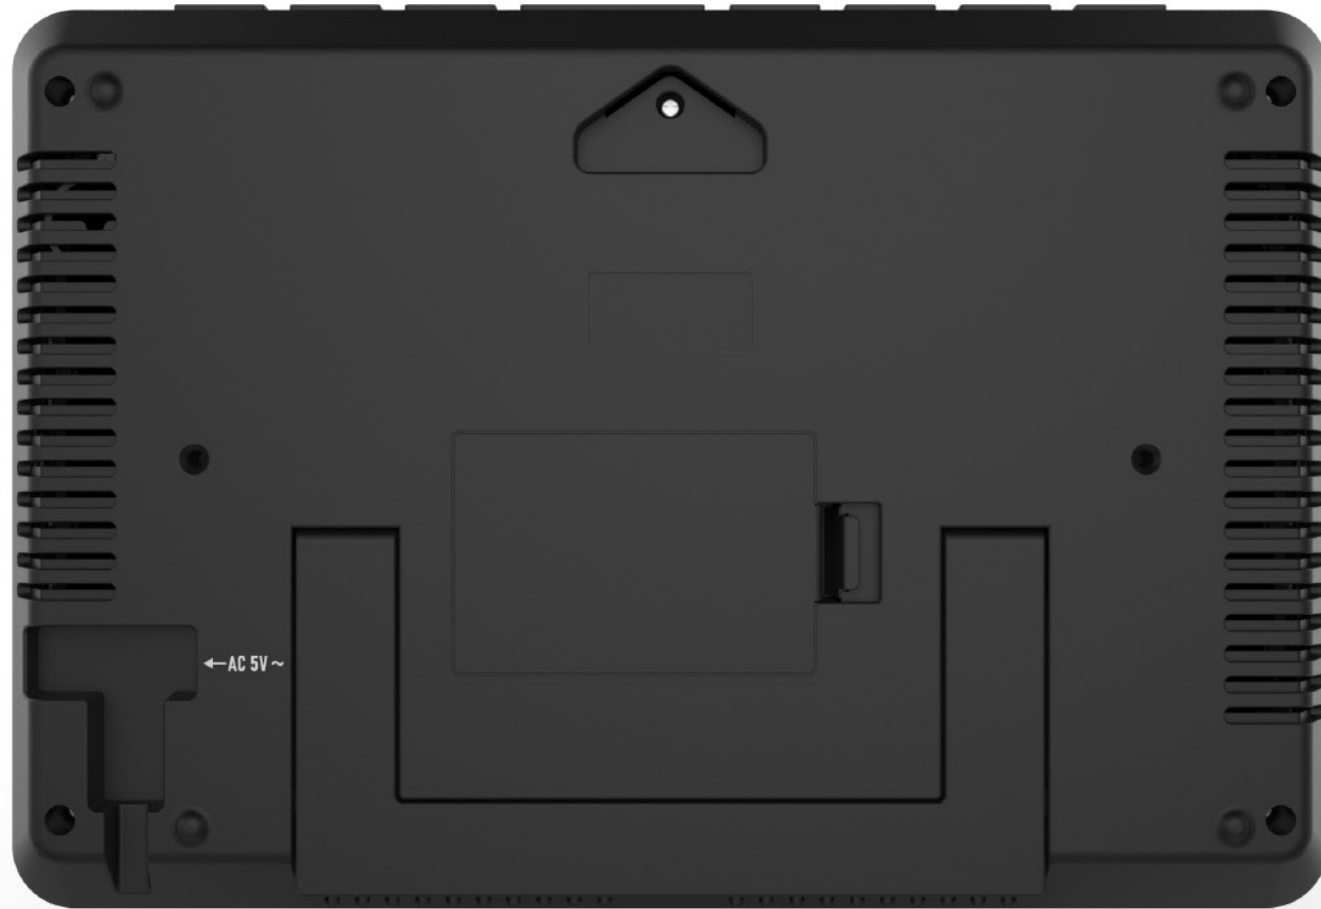

Main

Thermo-hygro sensor

- » Colorful and big digit display with super bright backlight.
- » RCC time sync with DST Time, calendar & weekday (DCF/MSF/WWVB).
- » Alarm with snooze function.
- » Moon Phase.
- » Weather forecast (Sunny, partly cloudy, cloudy, rainy, storm).
- » Indoor & Outdoor temperature (°C/°F) & humidity readings with trend.
- » Barometric pressure reading (M/hpa ,Ft/inHg).
- » Pressure change trend.
- » Max/Min records for indoor & outdoor temperature and humidity.
- » Indoor & outdoor 3-level comfort level indication
- » 7 languages for weekday (DE/DK/EN/ES/FR/IT/NL).
- » 8 function buttons.
- » 3-level brightness of backlight.
- » Low battery indication.
- » RF433MHz Remote range: 100meters(open space).
- » Wall mount / desktop usage.
- » 3 x AAA backup batteries (not included).
- » AC-AC Adaptor : AC 5V/150mA, included.
- » 1 pc wireless thermo-hygro sensor (R50) included (2 x AAA batteries, not included).
- » Product size :
 - Weather station receiver : 205.9 x 141.6 x 26.5mm
 - Thermo-hygro sensor (R50) : 104 x 40 x 26mm
- » YT6077-1 (WWVB version)
- » YT6077-2 (DCF version)
- » YT6077-4 (MSF version)