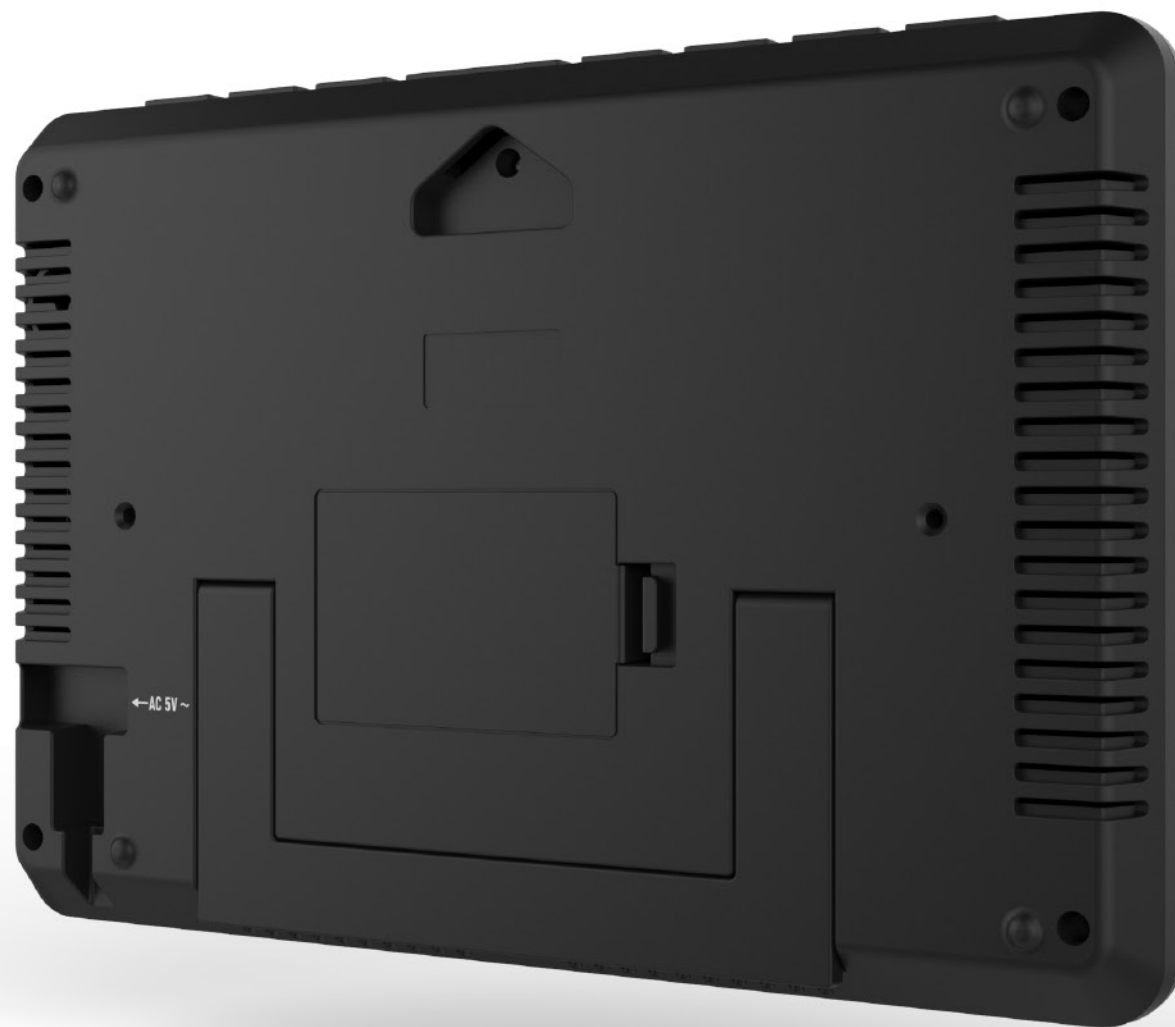

YT6077

Wireless Weather station
with color display

OUTDOOR TEMPERATURE

34.5 °C

TREND Steady →

HUMIDITY

67%

DRY GOOD HUMID

Main

Thermo-hygro sensor

- » Colorful and big digit display with super bright backlight.
- » RCC time sync with DST Time, calendar & weekday (DCF/MSF/WWVB).
- » Alarm with snooze function.
- » Moon Phase.
- » Weather forecast (Sunny, partly cloudy, cloudy, rainy, storm).
- » Indoor & Outdoor temperature (°C/°F) & humidity readings with trend.
- » Barometric pressure reading (M/hpa ,Ft/inHg).
- » Pressure change trend.
- » Max/Min records for indoor & outdoor temperature and humidity.
- » Indoor & outdoor 3-level comfort level indication
- » 7 languages for weekday (DE/DK/EN/ES/FR/IT/NL).
- » 8 function buttons.
- » 3-level brightness of backlight.
- » Low battery indication.
- » RF433MHz Remote range: 100meters(open space).
- » Wall mount / desktop usage.
- » 3 x AAA backup batteries (not included).
- » AC-AC Adaptor : AC 5V/150mA, included.
- » 1 pc wireless thermo-hygro sensor (R50) included (2 x AAA batteries, not included).
- » Product size :
 - Weather station receiver : 205.9 x 141.6 x 26.5mm
 - Thermo-hygro sensor (R50) : 104 x 40 x 26mm
- » YT6077-1 (WWVB version)
- » YT6077-2 (DCF version)
- » YT6077-4 (MSF version)