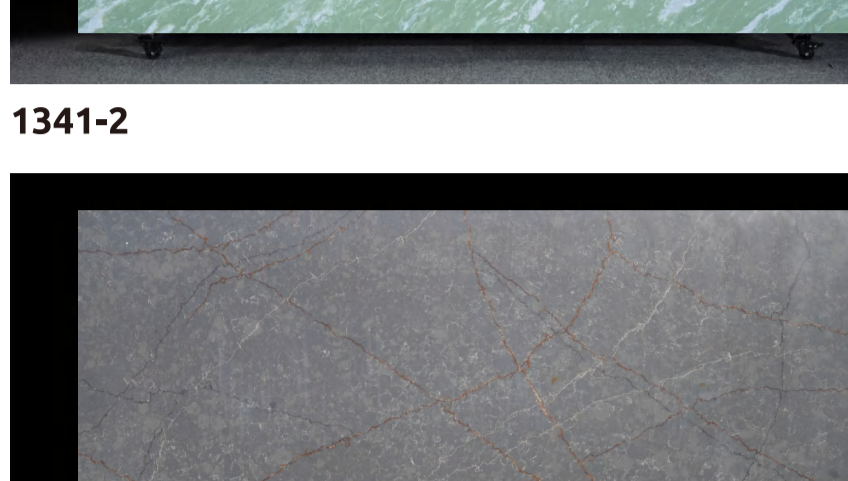

Quartz Stone Product Catalog

Scratch Resistant

Heat Resistant

Stain Resistant

Easy to Clean

Thickness

Slab size

3200*1600mm
3200*1850mm

3200*1800mm
3500*2000mm

Applicable space

Wall and Floor

Feature wall

Countertop

Luxury

1341-2

Premium

9526

7591