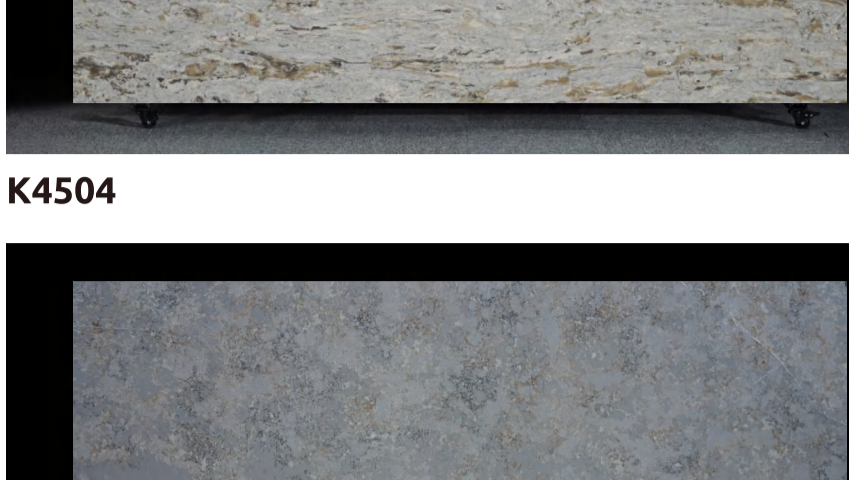

3200\*1800mm  
3500\*2000mm

Applicable space

Wall and Floor

Feature wall

Countertop

## Luxury

K5406

K4504

1341-2

RH7582

RH6372

9089-1

5006