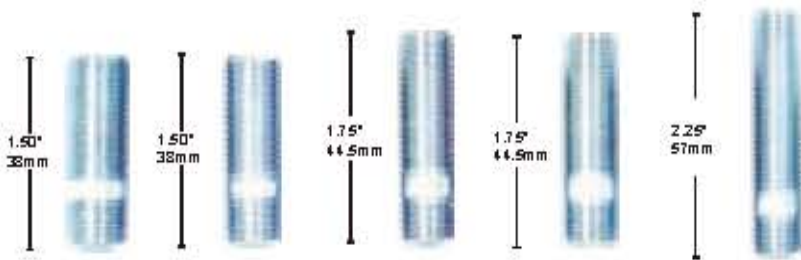

6 Spline Tuner Bolt Key

PART #	HEX SIZE
3800	19mm & 21mm

Wheel Studs

PART #	Thread Size	O.D.
WS-101	M12*1.25*40	14.25mm
WS-102	M12*1.50*45	12.35mm
WS-103	M12*1.50*70	12mm
WS-104	M12*1.50*65	13mm
WS-105	M12*1.50*70	14mm
WS-106	M12*1.50*74	14.6mm

PART #	Thread Size
WS-201	M12*1.25*1.75"
WS-202	M12*1.25*1.50"
WS-203	M12*1.25*1.75"
WS-204	M12*1.25*2.25"
WS-205	1/2-20*1.50"
WS-206	M14*1.50-1/2"-20*1.50"

Eccentric Bolts

PART #	THREAD SIZE
YQ001-	Decentration camber Bolt(12/13/14/14.2/15/16/17mm) 10.9 grade
YQ001A-	Decentration camber Bolt(12/13/14/14.2/15/16/17mm) 12.9 Grade