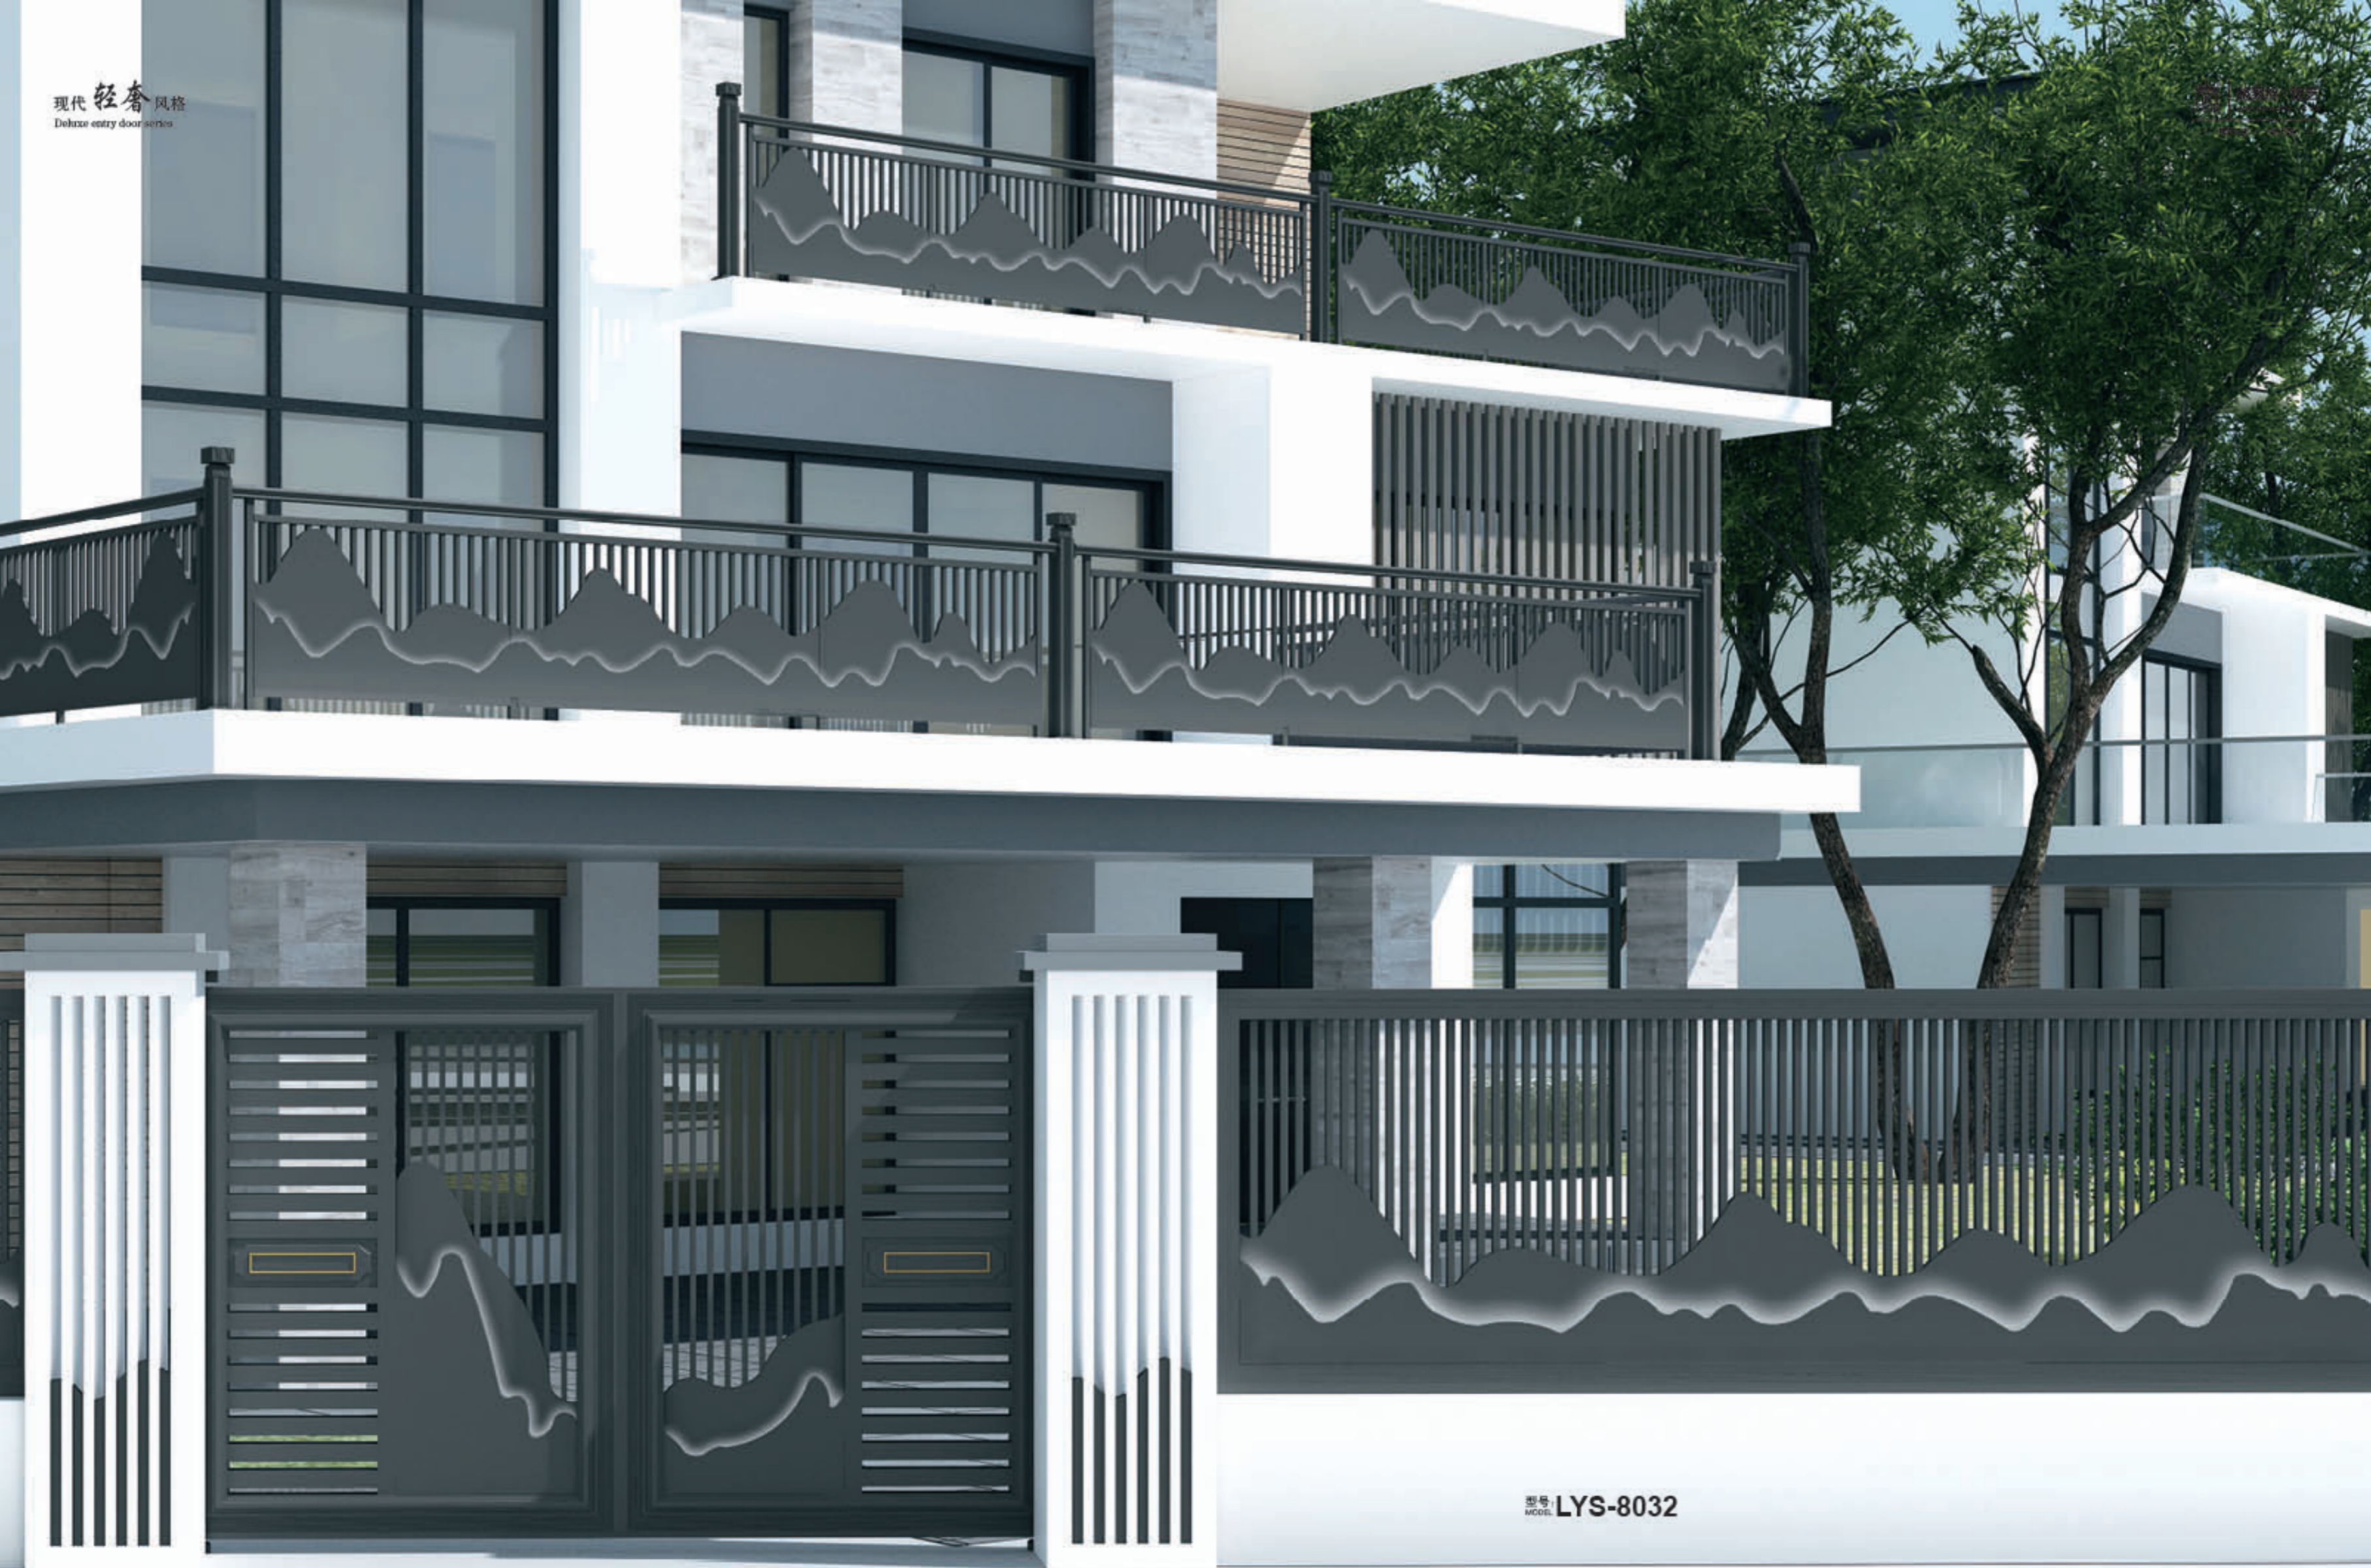

型号 LYS-8031

型号: LYS-8032
MODEL