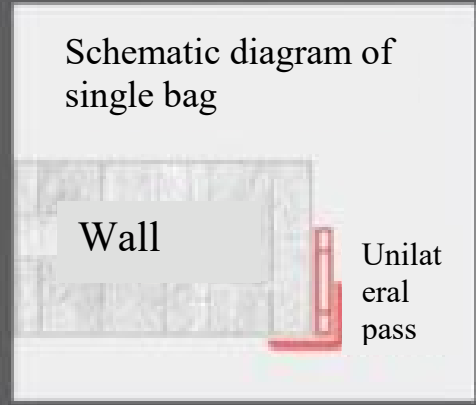

01 Thickened aluminum alloy track.
Solid materials, strong load-bearing capacity and long service life.

02 Acrylic glass.
Acrylic organic board is light in texture, strong in plasticity, and not fragile.

03 Zinc alloy bearing pulley.
Smooth push and pull, flexible and non-stuck, durable.

04 Customized single bag cover/double bag cover