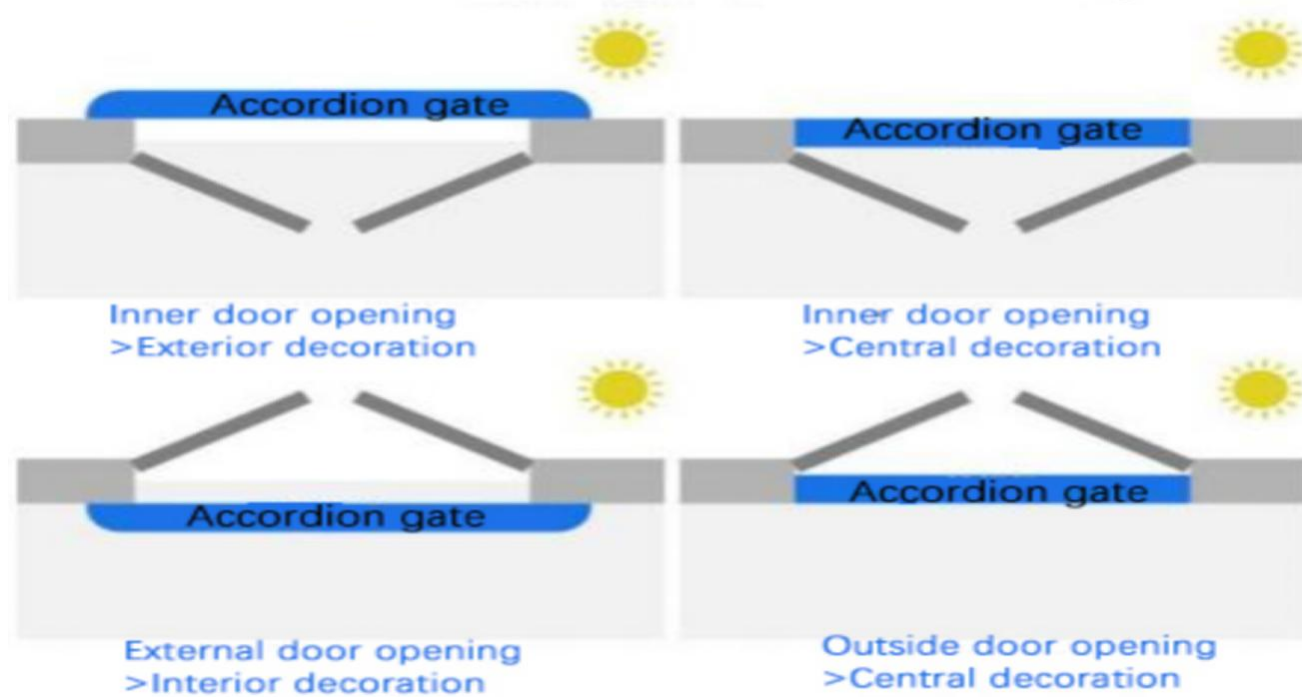

Position the opening manually. Made entirely by hand. More accurate positioning and more accurate hole opening.

03

Thousands of times of hard work.
The rivets are hammered purely by hand, so they are firm and will not fall off.

The 'Features' section is a collage. On the left, a vertical image shows a view through the door into a living room with a blue sofa and a coffee table. Next to it is a close-up of the grey vertical blinds. To the right is a close-up of the steel gauze mesh. Below these are several icons: a mosquito, a mouse, a cat's face, a shield with a target, a gear, a hand being cleaned, and a house with a shield. Text labels are placed below each icon and to the right of the main images.

Colors:

Real shooting cases:

Installation of accordion gate

How do I measure door opening dimensions?

Select 3 measuring points for horizontal measurement

The width of the door opening shall be the minimum value.