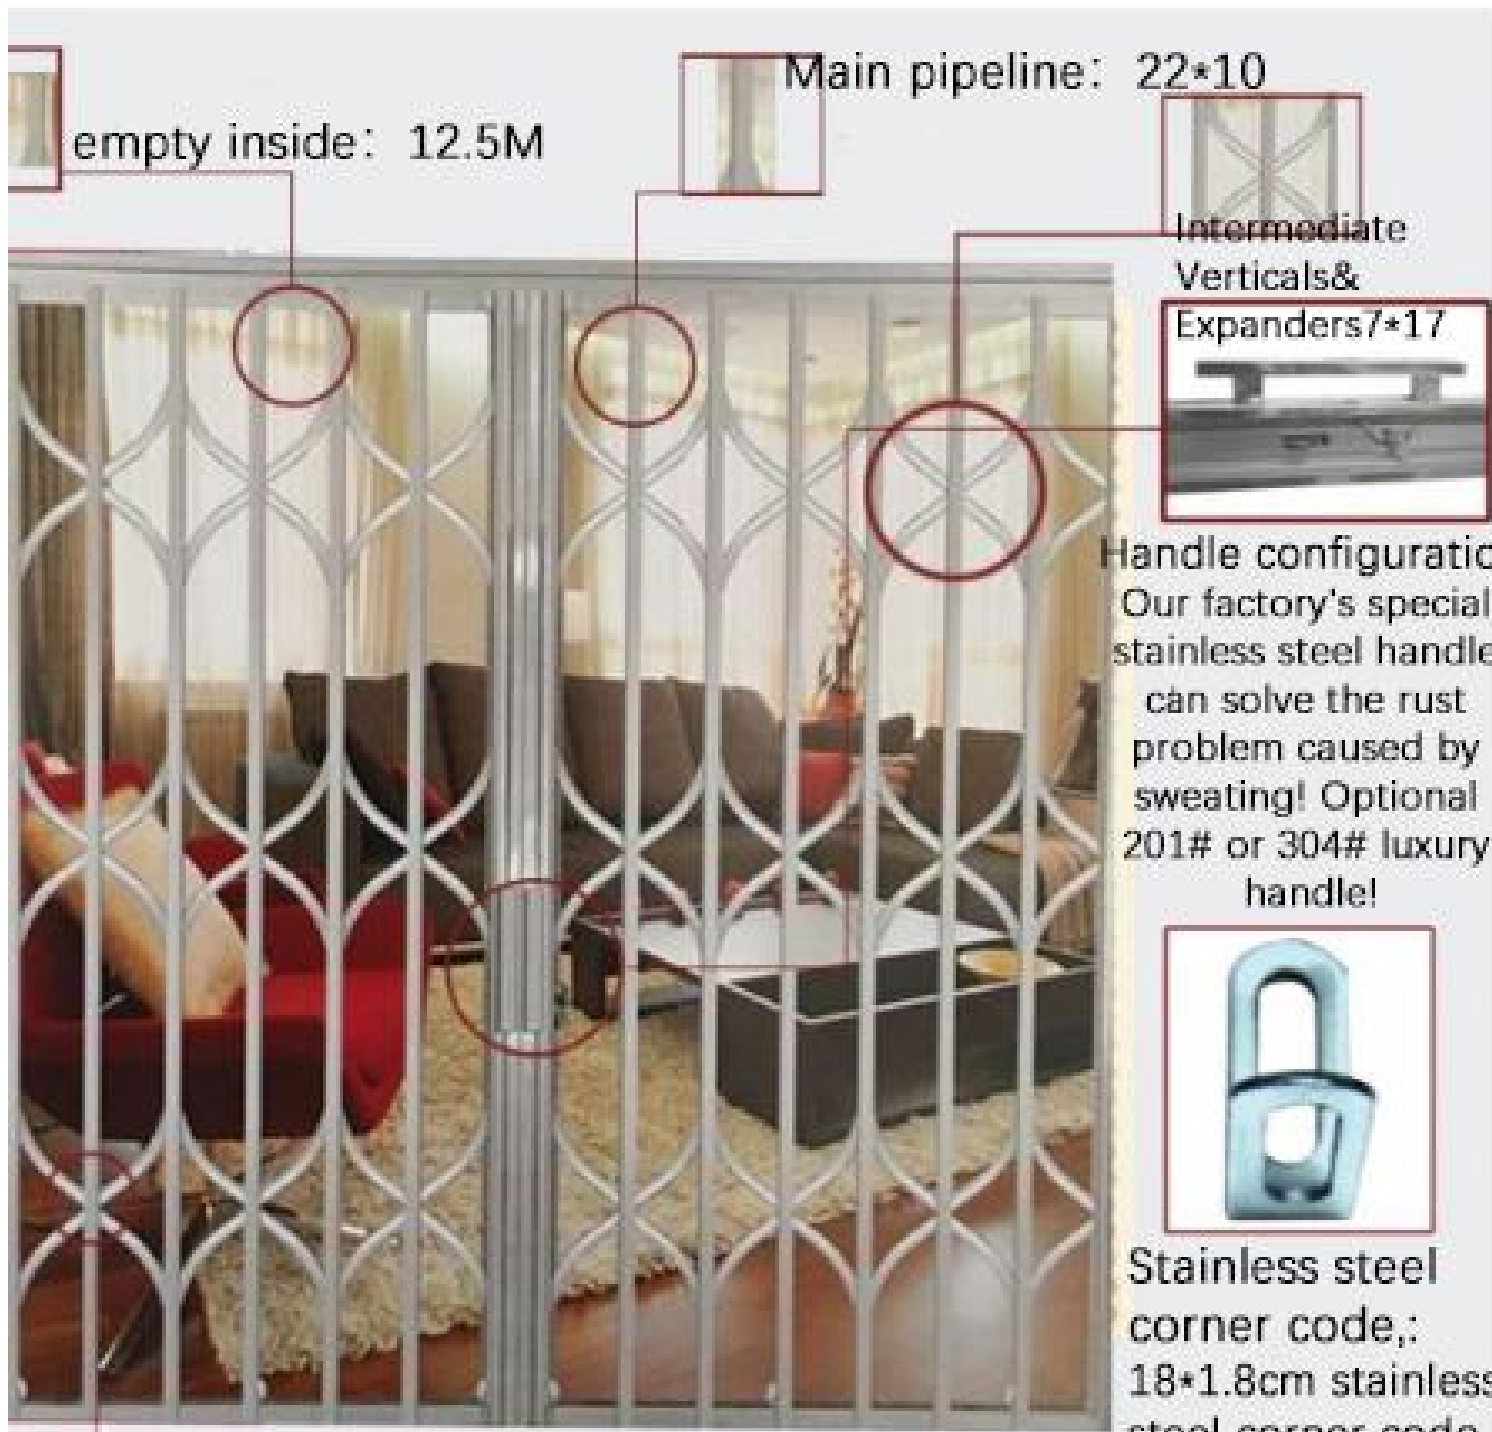

empty inside: 12.5M

Main pipeline: 22*10

Intermediate Verticals & Expanders 7*17

Handle configuration
Our factory's special stainless steel handle can solve the rust problem caused by sweating! Optional 201# or 304# luxury handle!

Stainless steel corner code,
18*1.8cm stainless steel corner code

Gasket:
The factory's special ABS new rubber gasket is used to replace the old and inferior film. The fixed guide rod is thickened and galvanized (guaranteed for three years), which solves problems such as door body sagging, gasket wear, and loud opening sounds after installation.