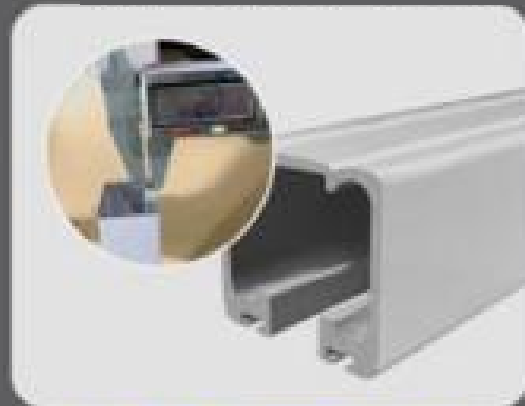

Large handle,
easy to push
and pull

Product color:

Factory real shots:

Real shooting cases:

ALUMINUM ALLOY FOLDING SERIES:

GUANGZHOU HOUSE EMPIRE MANUFACTURE

01 Thickened aluminum alloy track.
Solid materials, strong load-bearing capacity and long service life.