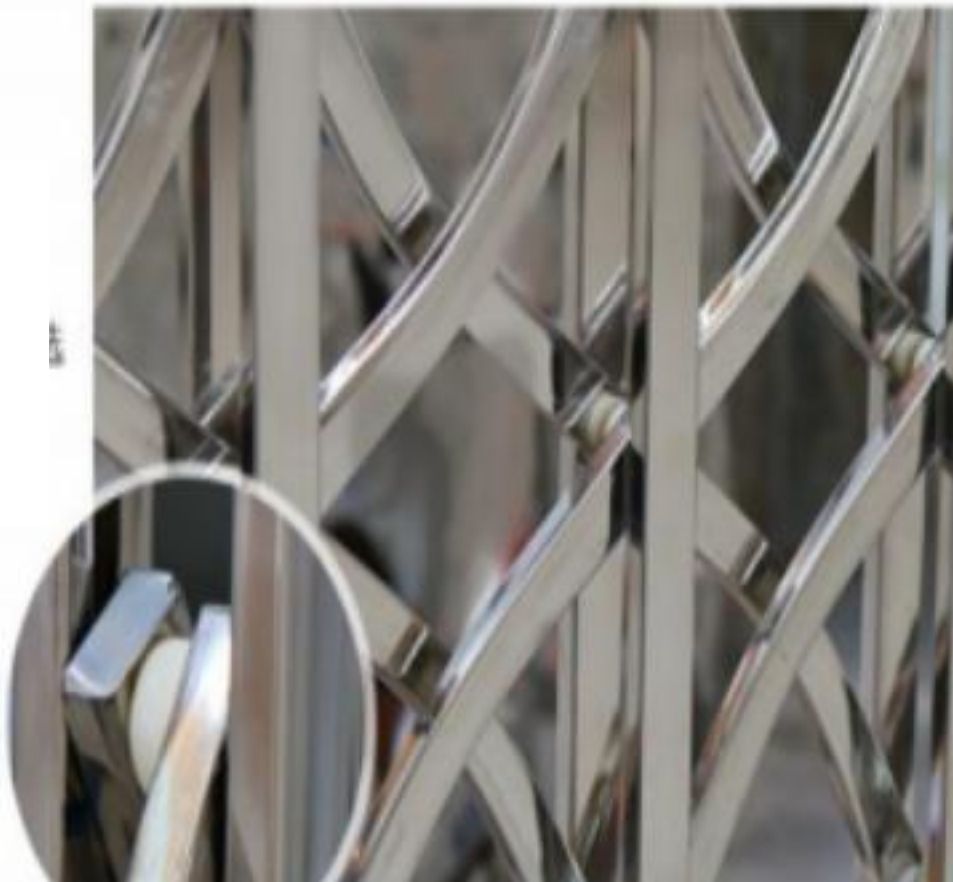

Stainless steel Intermediate Verticals&Expanders. Sturdy structure, long service life, optional combination of Intermediate Verticals&Expanders and pattern.

Brake roller. The upper and lower sides of the gate are equipped with rollers, which make it easier to open and prevent the gate from being pushed and pulled to wear and shorten its service life.