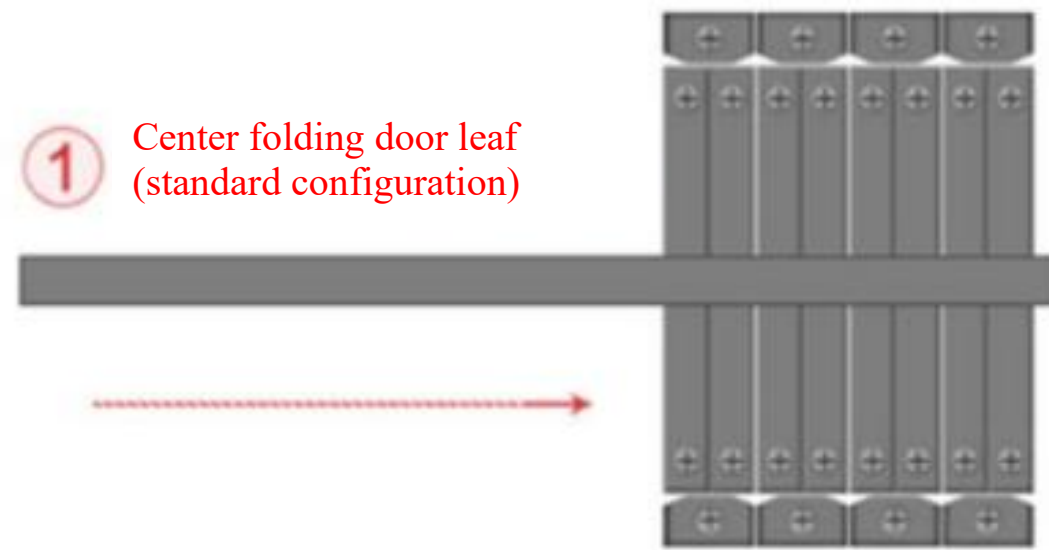

① Center folding door leaf (standard configuration)