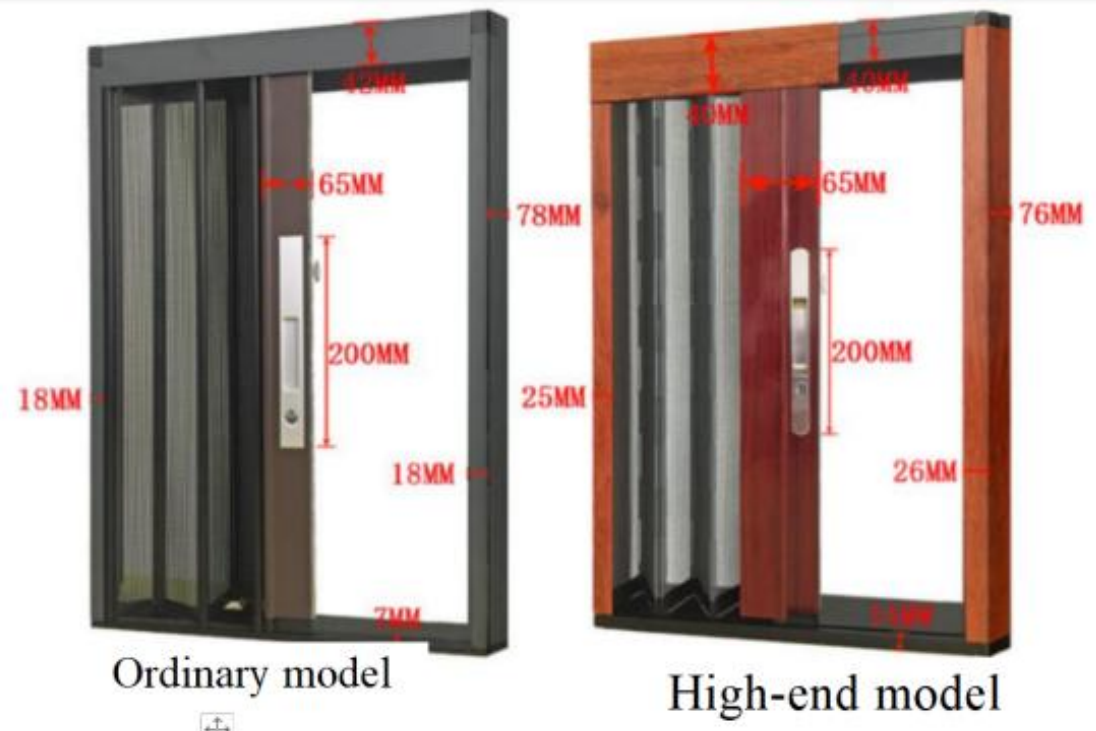

Product parameters:

Product name	King Kong folding screen door
Material	high strength aluminum alloy
Screen	Aluminum plate stamping screen
Color	Ordinary model: gray, coffee, white, champagne, golden oak, red rosewood High-end models: black, gray, coffee, white, champagne, brushed red copper, golden oak, red rosewood
Aluminum mesh color	Ordinary model: black High-end models: black, gray