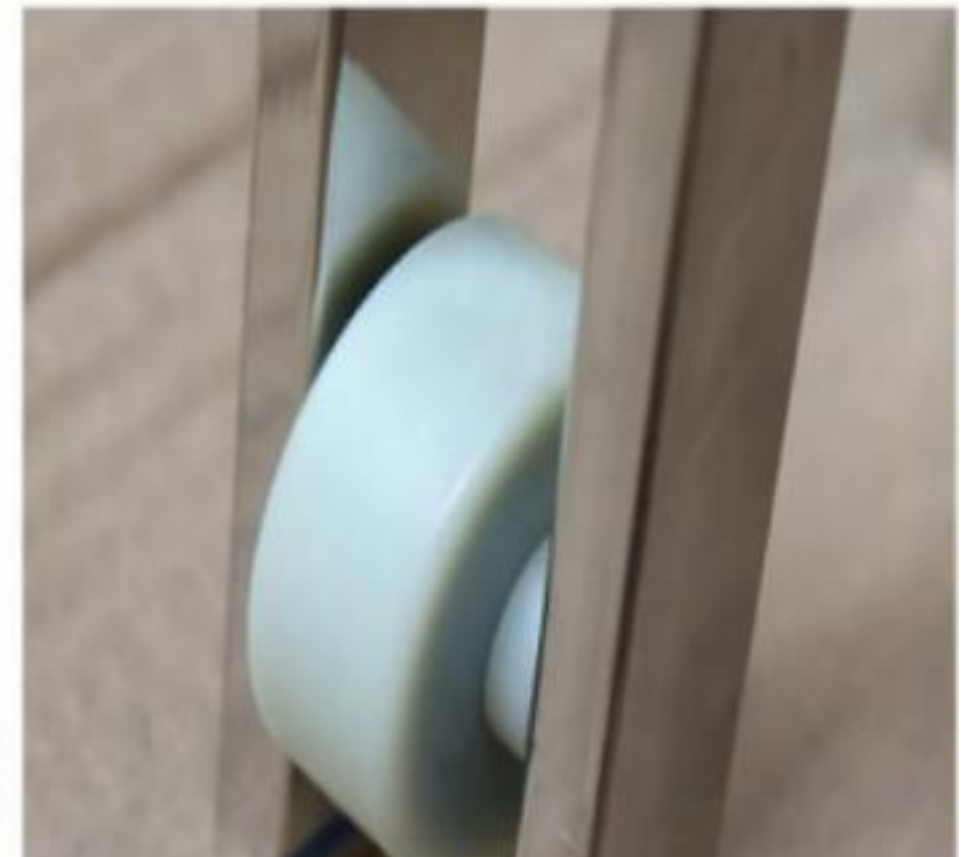

Brake roller. The upper and lower sides of the gate are equipped with rollers, which make it easier to open and prevent the gate from being pushed and pulled to wear and shorten its service life.