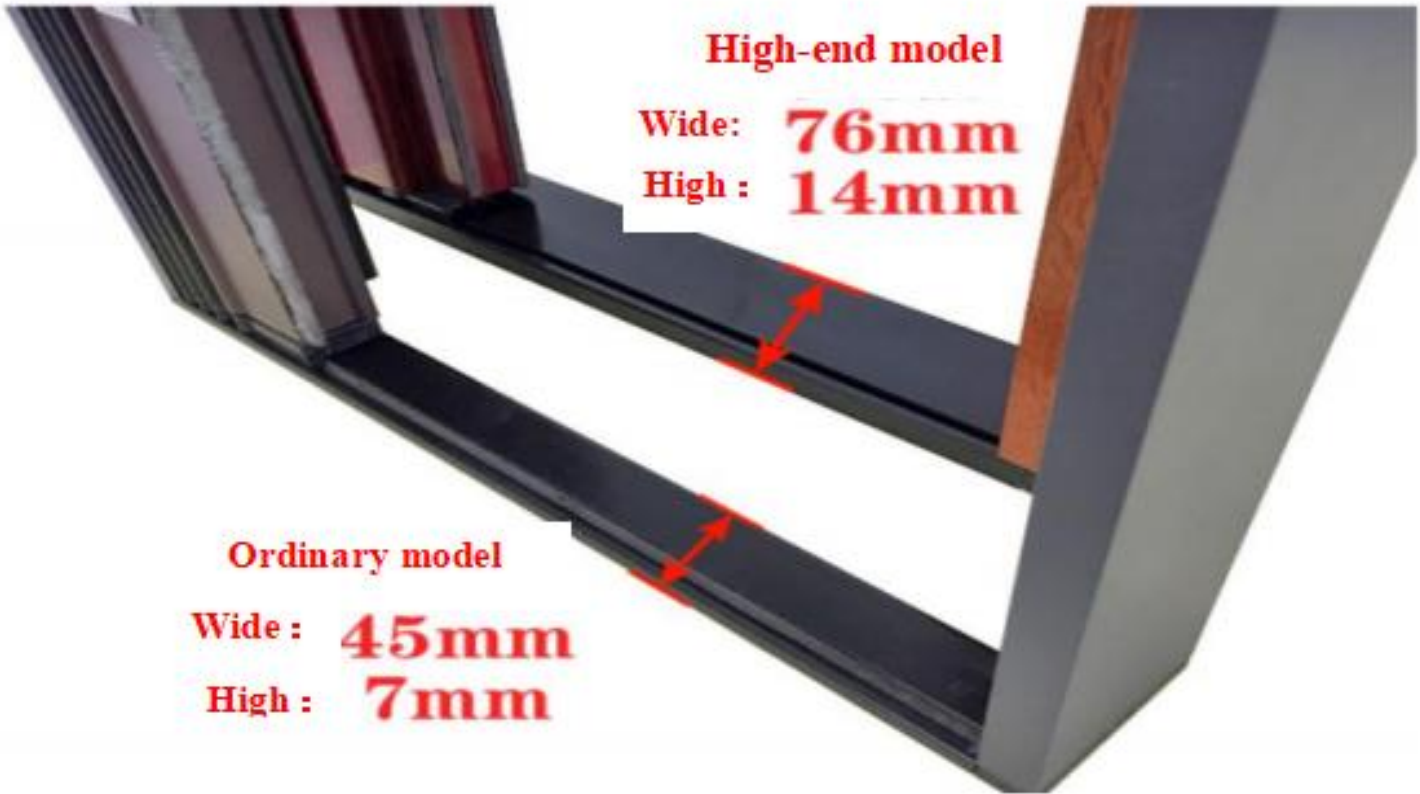

Lower track width and height