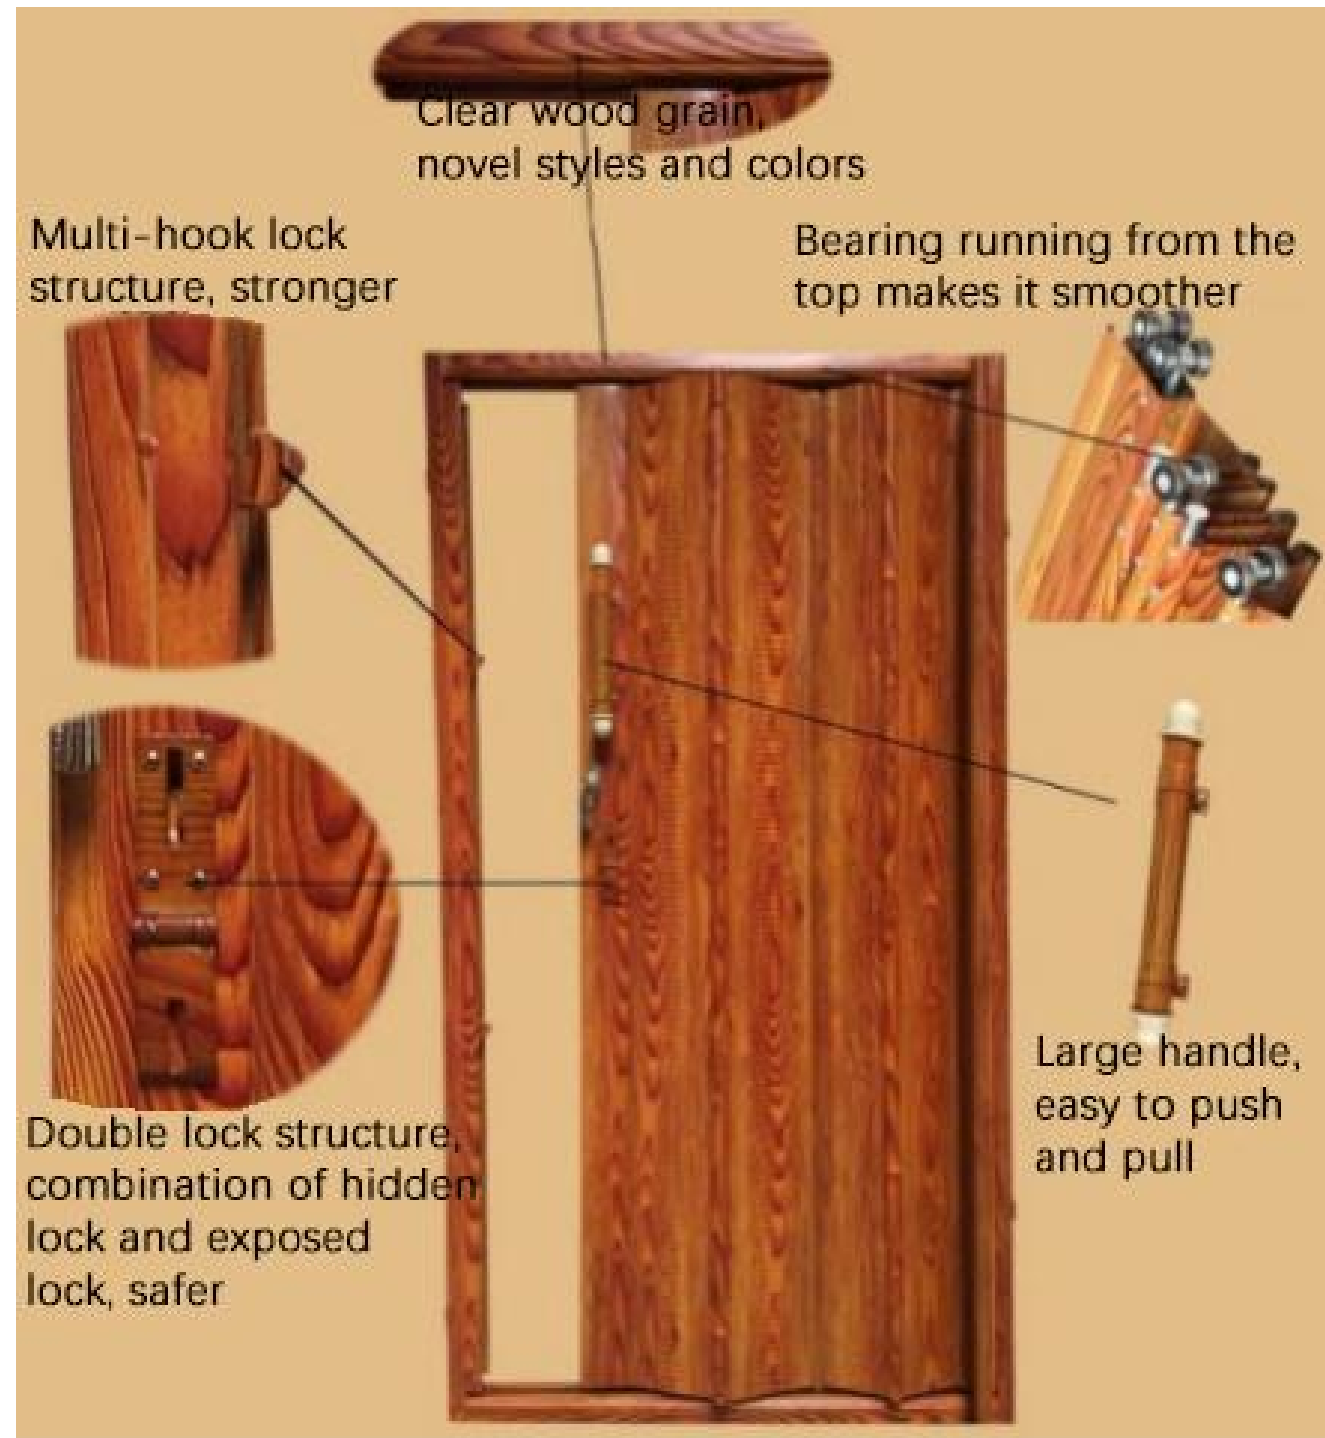

Unlock inside and outside.
Each sealing plate sliding gate can be opened and closed from the inside and outside, and is designed to be user-friendly.

02

Idle wheel design
It adopts an upper hanging rail design and uses deep-hidden pulleys, which are durable and push and pull smoothly.

03

Does not take up space.
Push and pull left and right, and the door can be closed completely once it is opened.

Luxurious big handle,
Four screw base,
Lock firmly.

Double solder joints,
anti-impact, strong
bending resistance,
smooth opening and
closing.

The distance between
solder joints shall not
exceed 80cm

Clear wood grain,
novel styles and colors

Multi-hook lock
structure, stronger

Bearing running from the
top makes it smoother

Double lock structure,
combination of hidden
lock and exposed
lock, safer