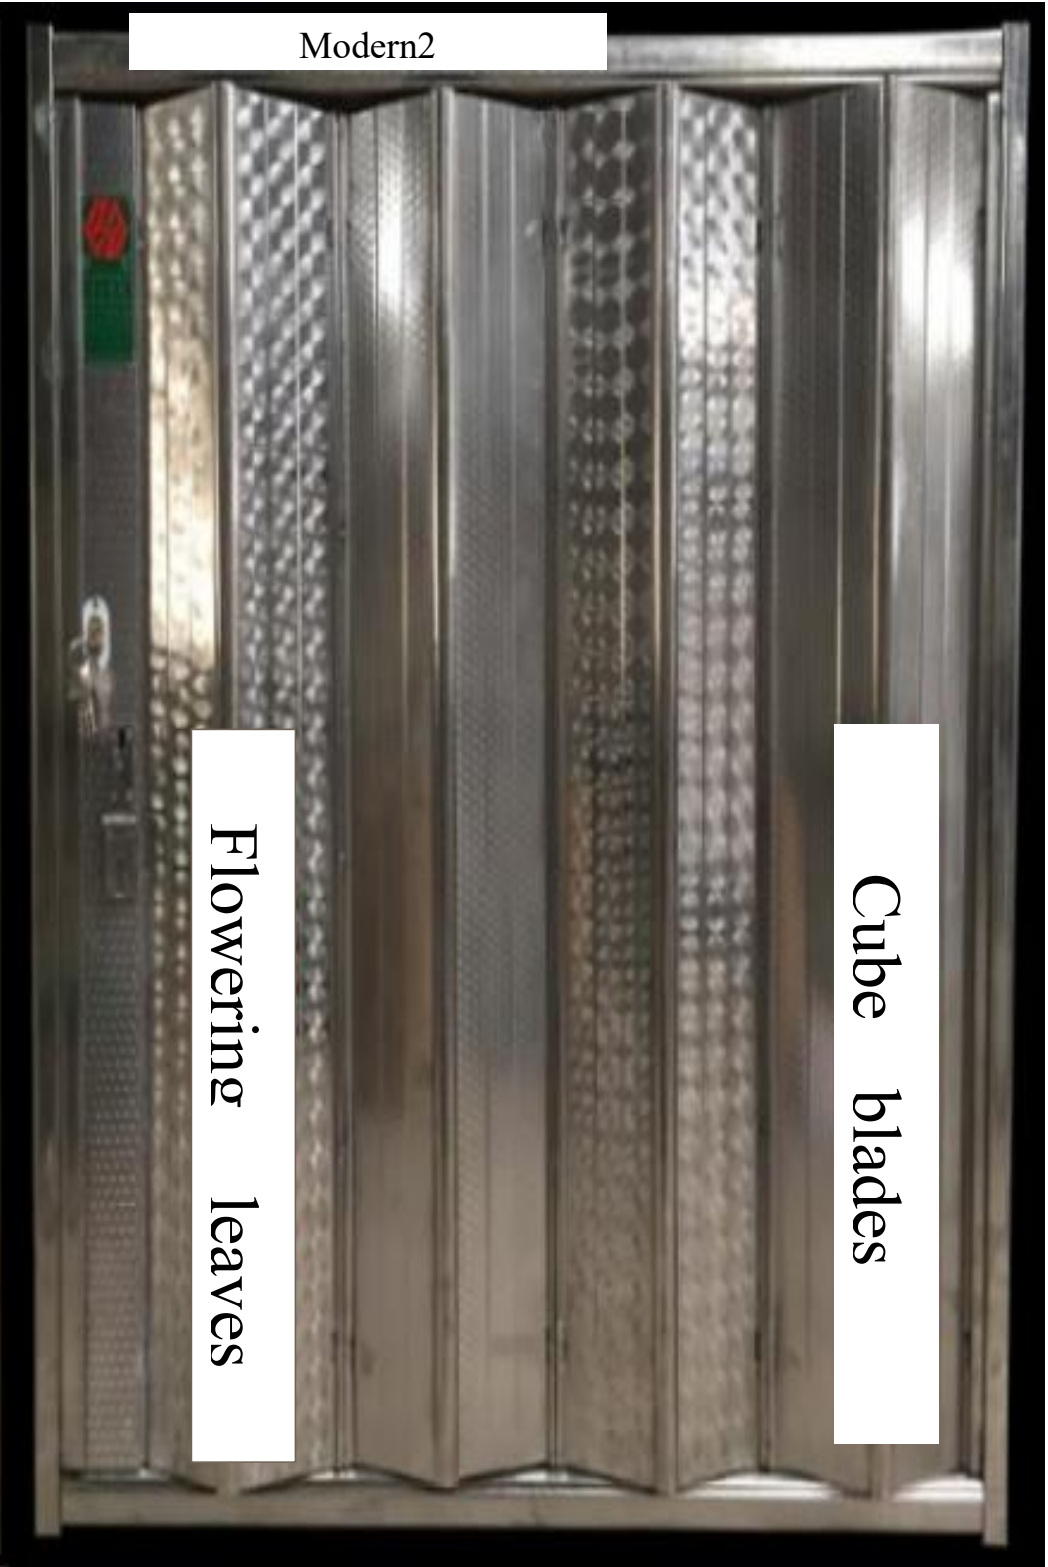

03

Does not take up space.
Push and pull left and right, and the door can be closed completely once it is opened.

Luxurious big handle,
Four screw base,
Lock firmly.

Double solder joints,
anti-impact, strong
bending resistance,
smooth opening and
closing.

The distance between
solder joints shall not
exceed 80cm

Clear wood grain,
novel styles and colors

Multi-hook lock
structure, stronger

Bearing running from the
top makes it smoother

Double lock structure,
combination of hidden
lock and exposed
lock, safer

Large handle,
easy to push
and pull

Product color:

Factory real shots:

Real shooting cases:

ALUMINUM ALLOY FOLDING SERIES:

GUANGZHOU HOUSE EMPIRE MANUFACTURE

01 Thickened aluminum alloy track.
Solid materials, strong load-bearing capacity and long service life.