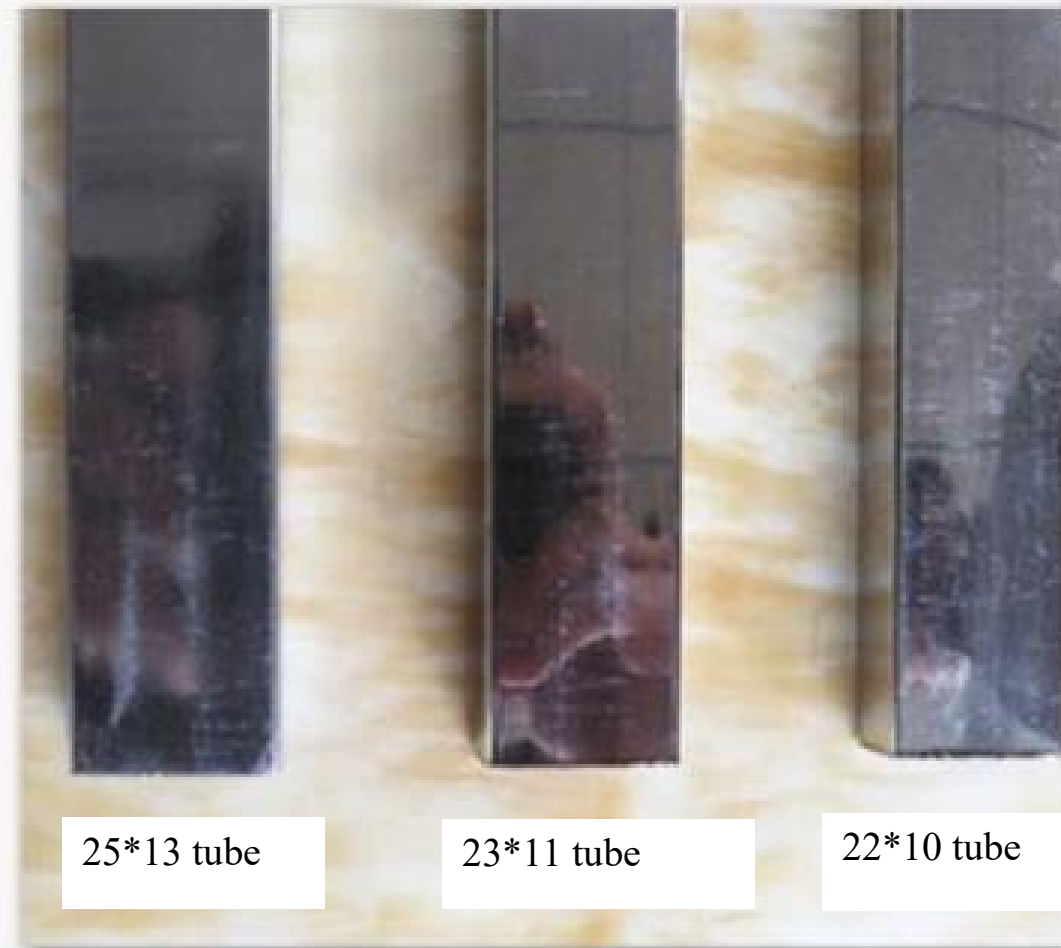

Various pipe specifications

Standard pipes: Main Verticals 22*10,
Intermediate Verticals&Expanders 7*17
Class II Pipes: Main Verticals 23*11,
Intermediate Verticals&Expanders 9*19
Three types of pipes: Main Verticals 25*13
Intermediate Verticals& Expanders 20*10

Customers can match any of the above types of pipes according to their own needs. The company will place orders for production according to customer requirements. For unit prices and details, please inquire with online customers.