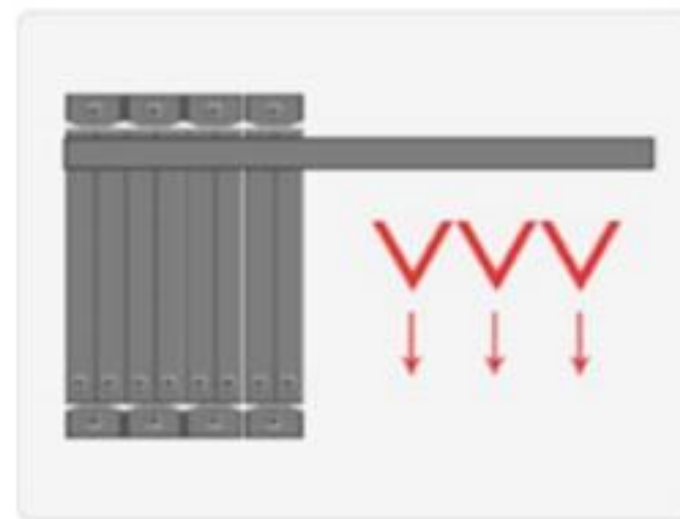

② Customized door leaf folds outwards