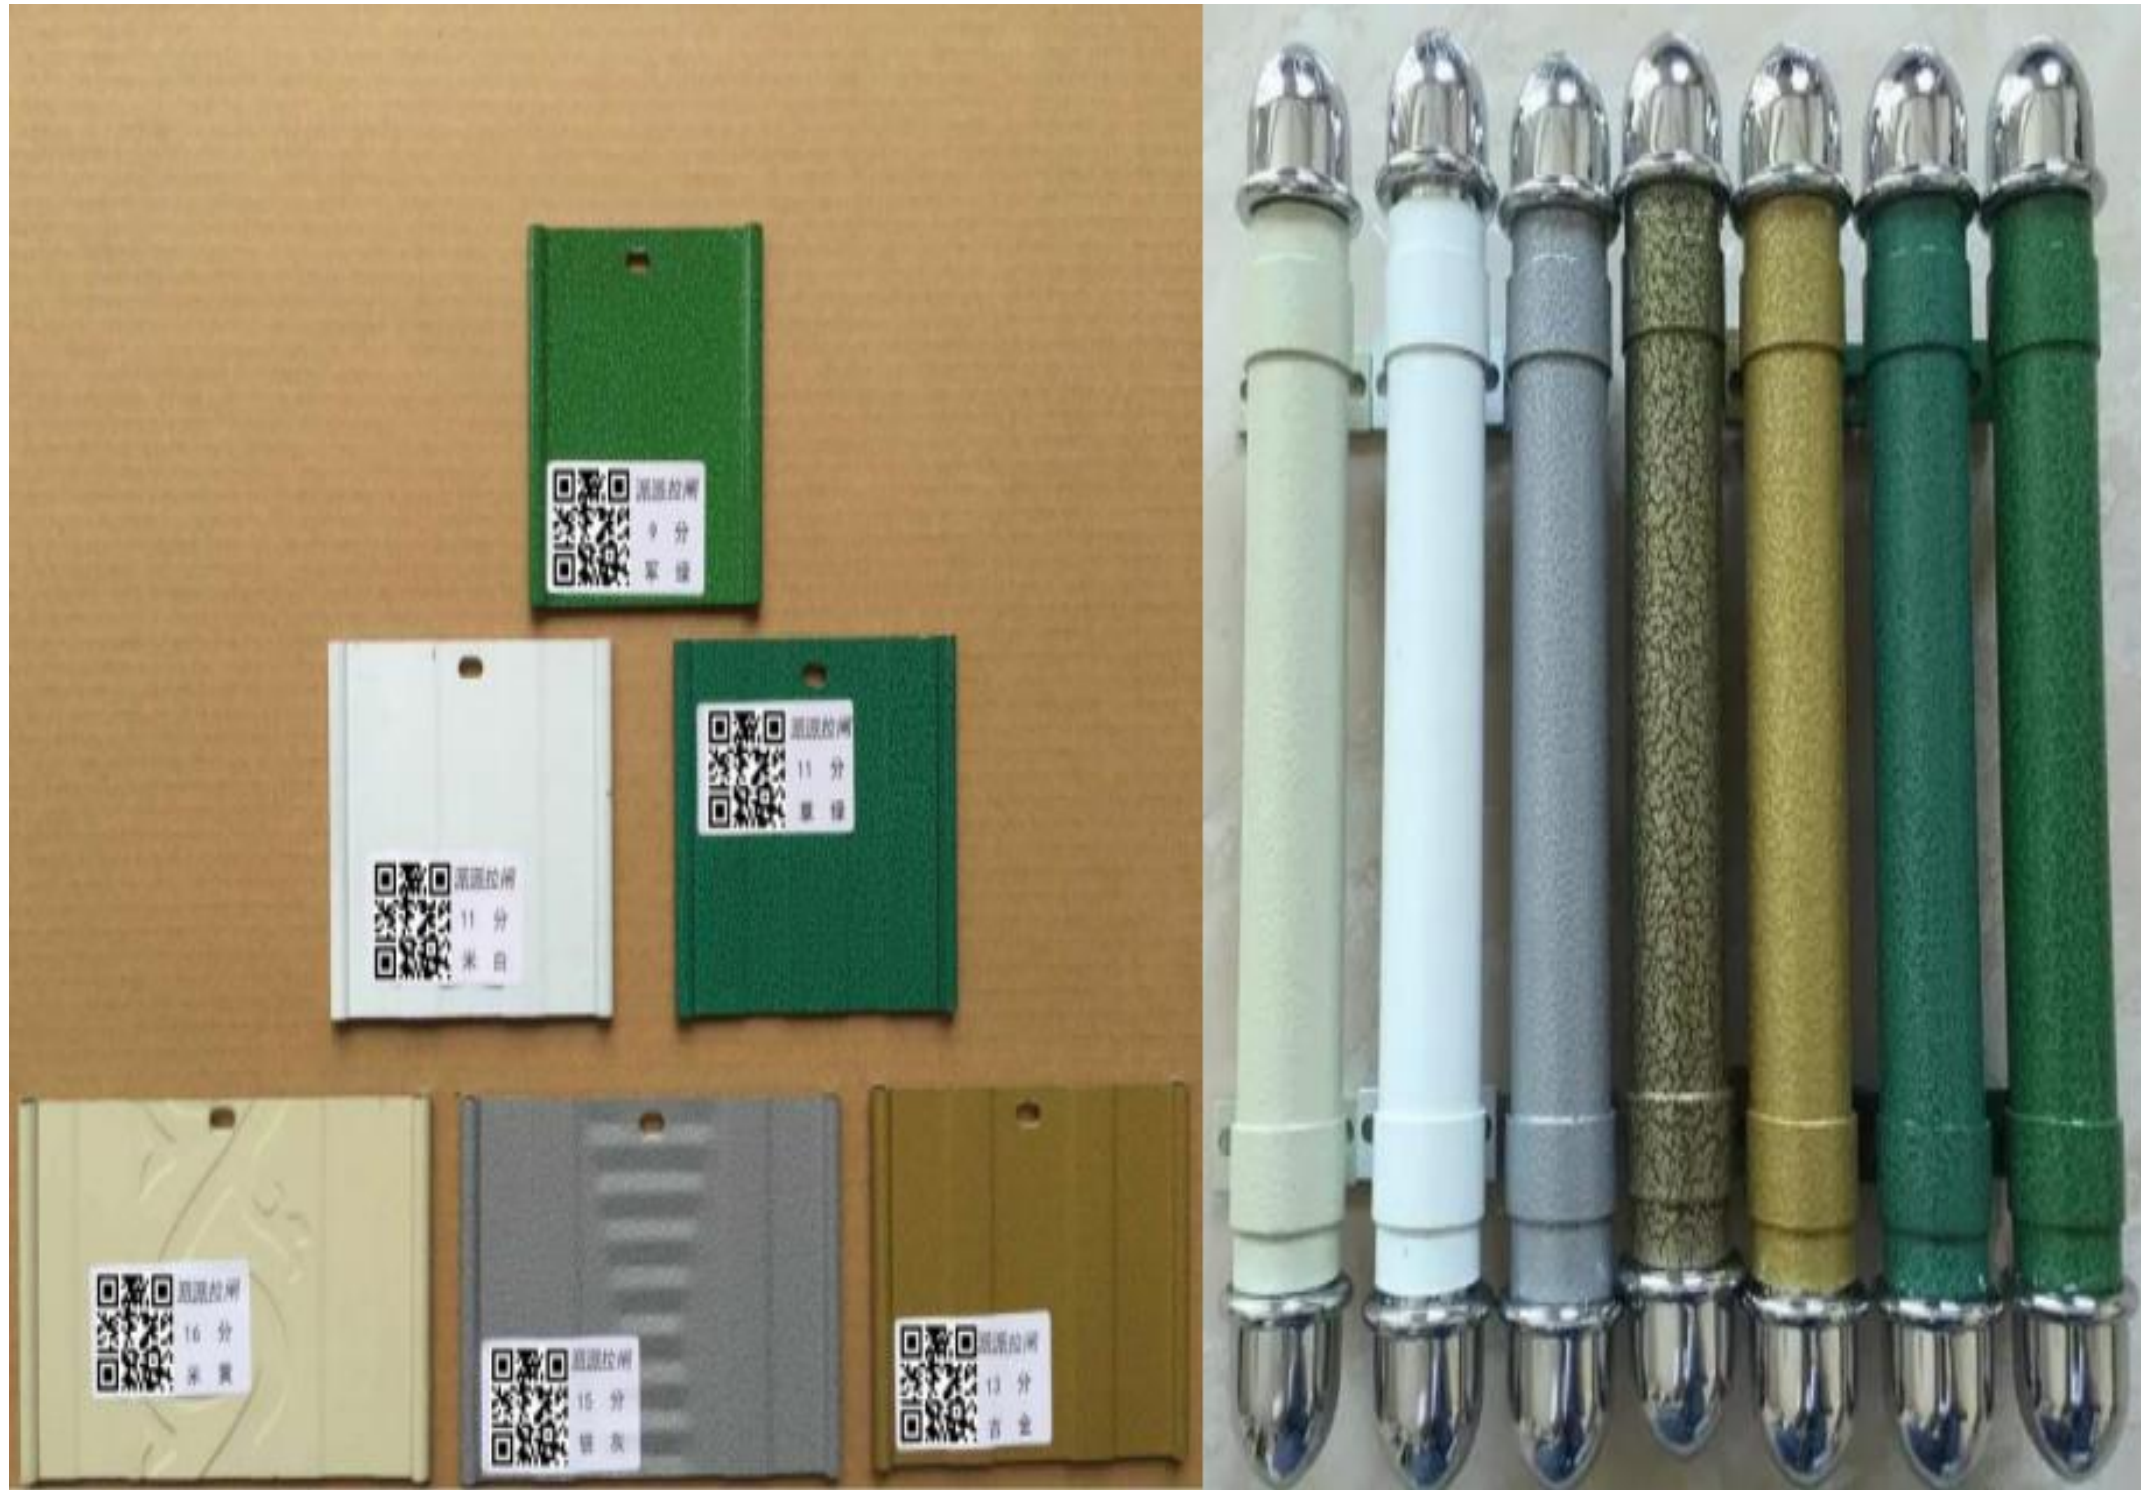

Product color: