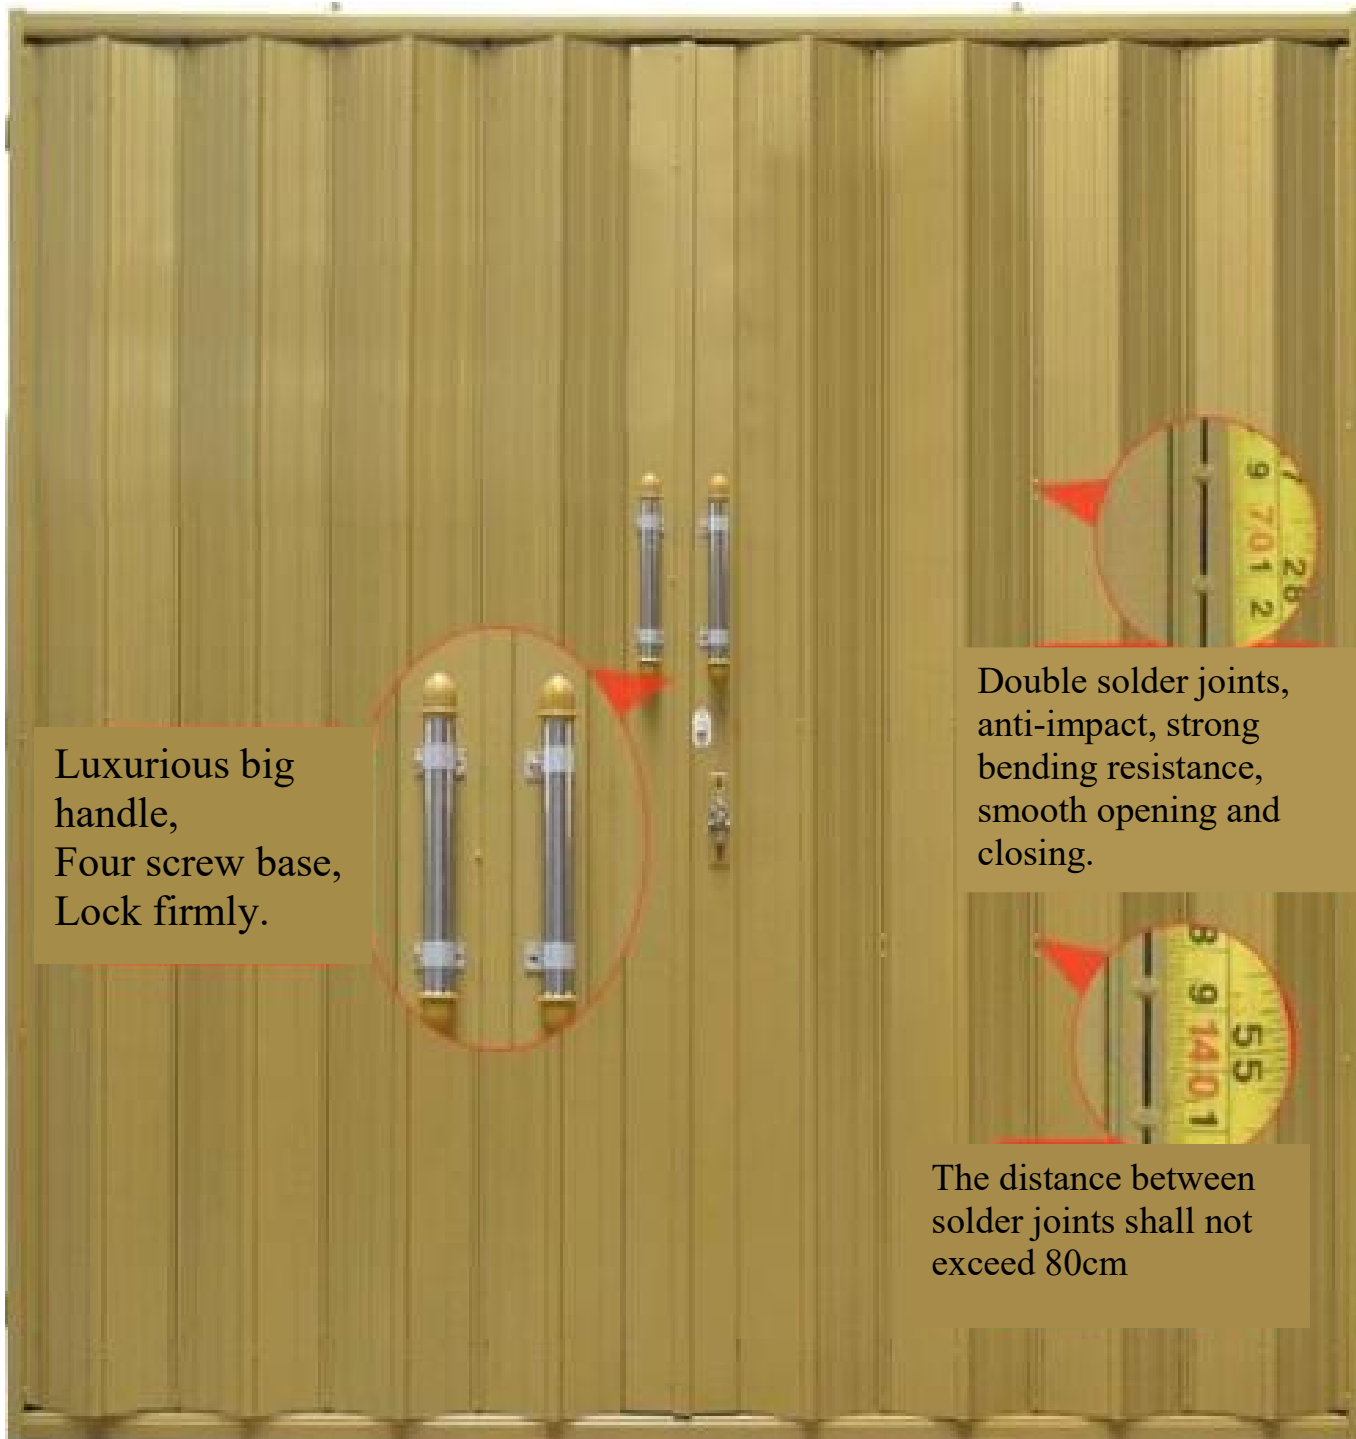

Position the opening manually. Made entirely by hand. More accurate positioning and more accurate hole opening.

03

Thousands of times of hard work.
The rivets are hammered purely by hand, so they are firm and will not fall off.

Unlock inside and outside.
Each sealing plate sliding gate can be opened and closed from the inside and outside, and is designed to be user-friendly.

02

Idle wheel design
It adopts an upper hanging rail design and uses deep-hidden pulleys, which are durable and push and pull smoothly.

03

Does not take up space.
Push and pull left and right, and the door can be closed completely once it is opened.

Luxurious big handle,
Four screw base,
Lock firmly.

Double solder joints,
anti-impact, strong
bending resistance,
smooth opening and
closing.