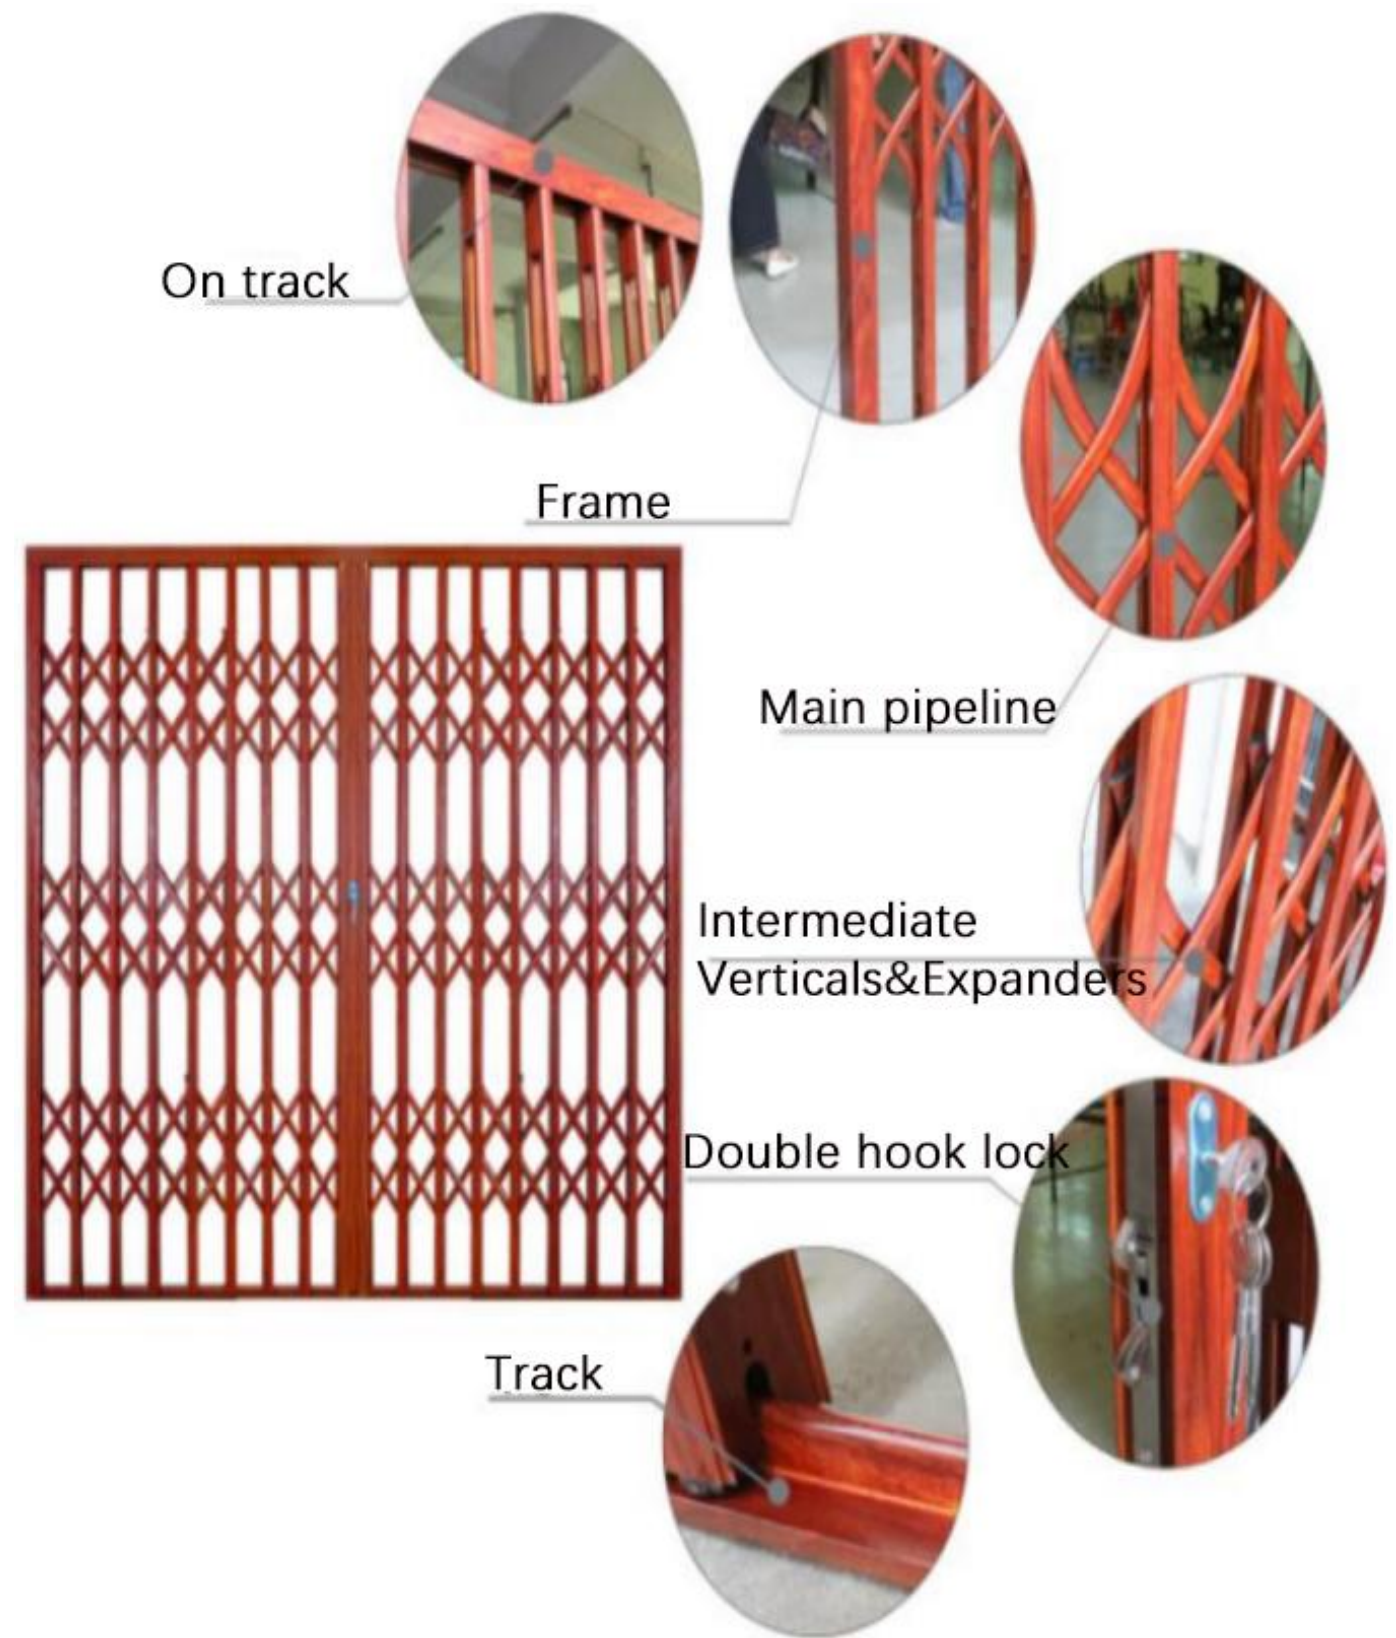

Real shooting cases:

Product details:

Product series specifications:

Thickened series:

- The outer frame is 55*37*1.2 thick
- Lock frame 50*60*1.2
- Main ingredients 22*10*1.2
- Upper rail 50*50*1.2
- Lower rail 50*30*1.2
- Intermediate Verticals&Expanders 18*8*1.0

Ordinary series:

- The outer frame is 40*37*1.2 thick
- Lock frame 35*50*1.2
- Main ingredients 25*35*1.2
- Upper rail 37*40*1.2
- Lower rail 37*27*1.2
- Intermediate Verticals&Expanders 15*2.4

Modern 7

Position the opening manually. Made entirely by hand. More accurate positioning and more accurate hole opening.

03

Thousands of times of hard work.
The rivets are hammered purely by hand, so they are firm and will not fall off.