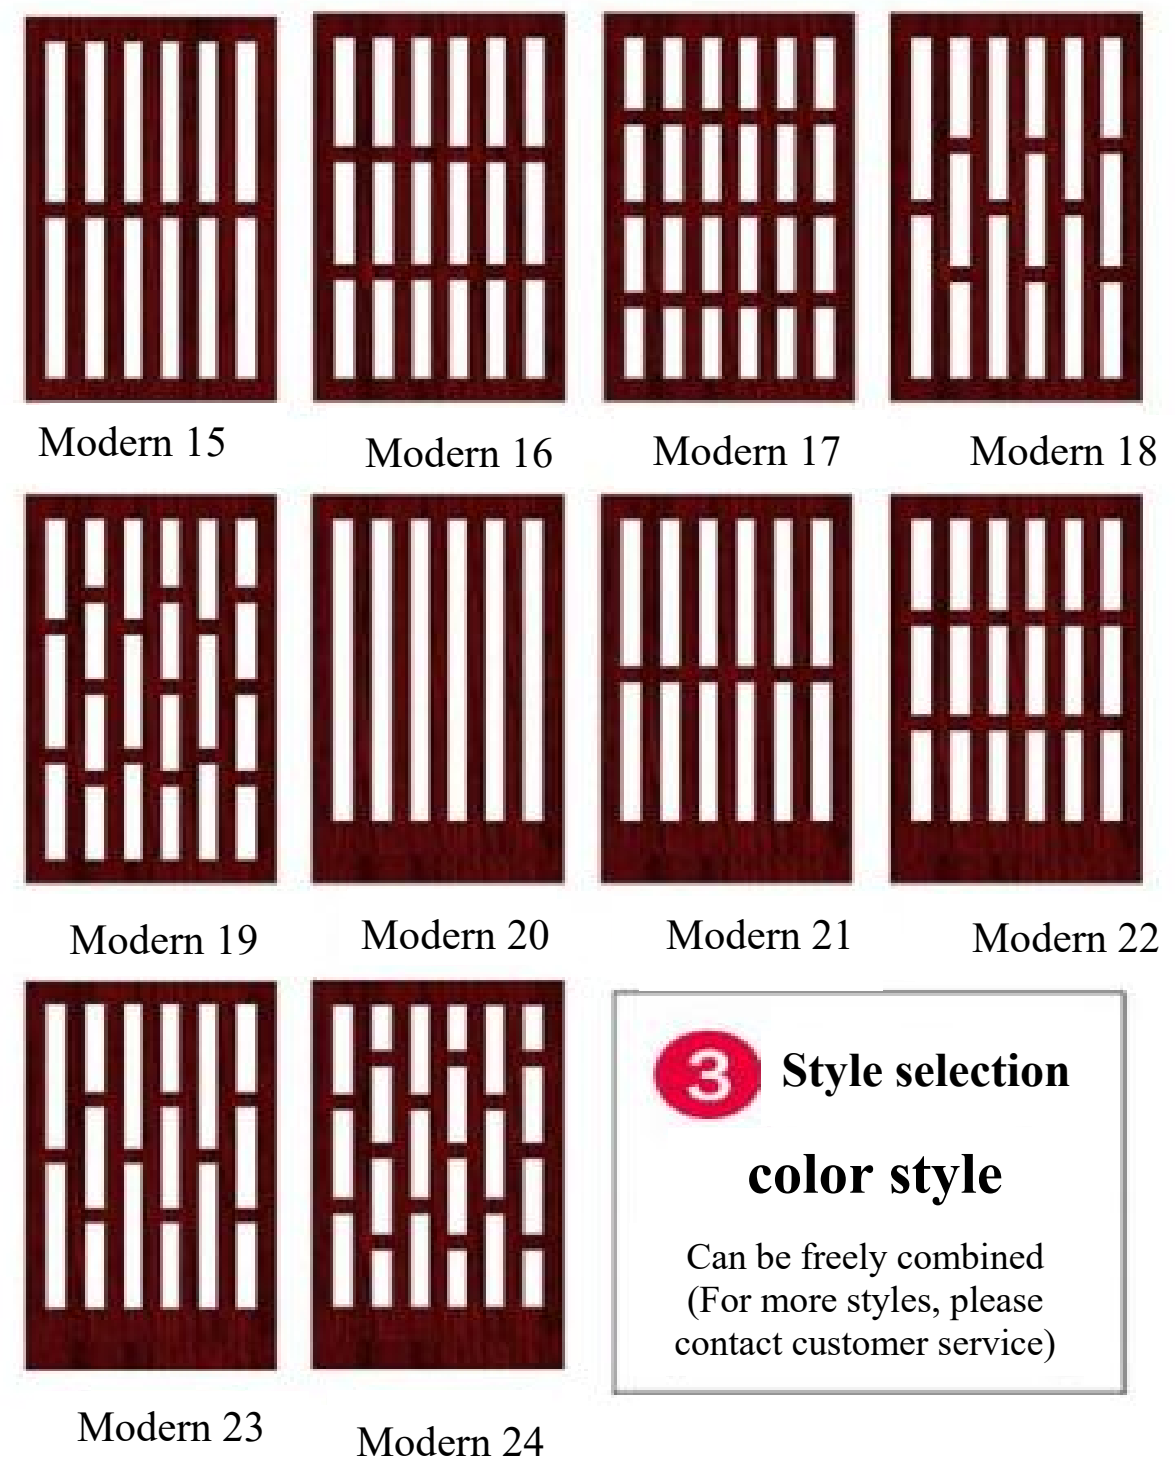

Standard 2.0mm track

Deluxe 3.0mm track

02 Acrylic glass.
Acrylic organic board is light in texture, strong in plasticity, and not fragile.

03 Zinc alloy bearing pulley.
Smooth push and pull, flexible and non-stuck, durable.

04 Customized single bag cover/double bag cover

Aluminum alloy double cover.
Increase the overall aesthetics of the folding door and provide greater moisture resistance/stability.

Aluminum alloy single cover.
Adopt aluminum alloy mouth design, strong texture/sturdiness and durability.

① Center folding door leaf (standard configuration)

② Customized door leaf folds outwards

③ Custom door leaf folds inwards

1 Choose door panel color

2 Plexiglass style matching

3 Style selection

color style

Can be freely combined
(For more styles, please contact customer service)

Real shooting cases:

product details:

1.0 wall thickness aluminum plate stamping gauze

High-strength T-shaped hook lock, anti-theft security