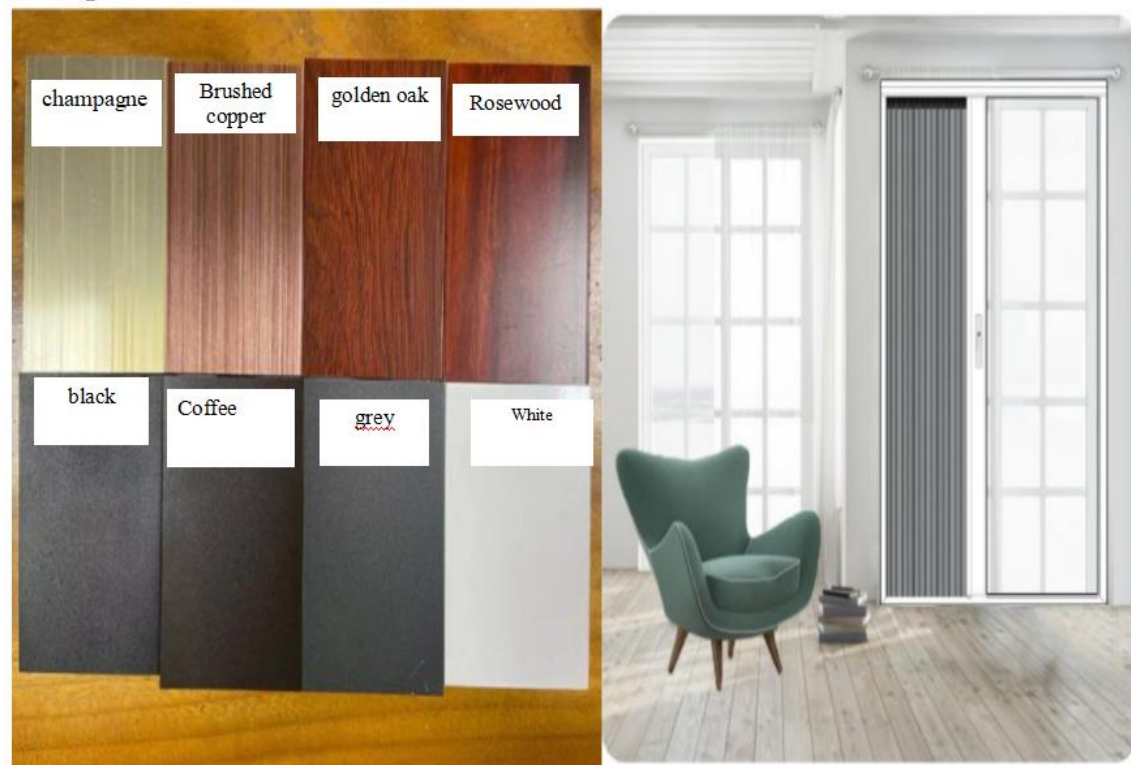

Colors:

Real shooting cases:

Installation of accordion gate

How do I measure door opening dimensions?

Select 3 measuring points for horizontal measurement

The width of the door opening shall be the minimum value.

The door opening height shall be subject to the minimum

The thickness of the door opening shall be subject to the maximum