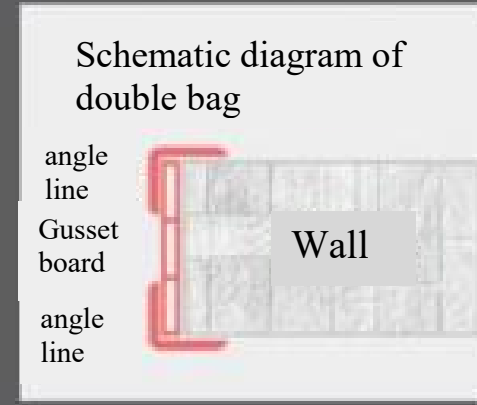

01 Thickened aluminum alloy track.
Solid materials, strong load-bearing capacity and long service life.

02 Acrylic glass.
Acrylic organic board is light in texture, strong in plasticity, and not fragile.

03 Zinc alloy bearing pulley.
Smooth push and pull, flexible and non-stuck, durable.

04 Customized single bag cover/double bag cover