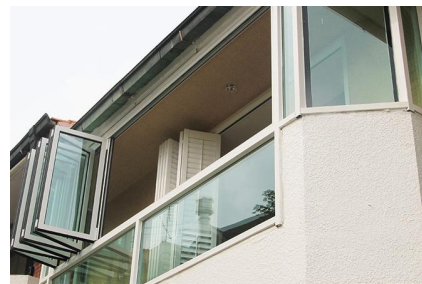

Product Introduction --- folding window

Can be installed in the building installation and interior decoration in harmony, not only beautiful and generous, no effect on lighting and balcony ventilation effect and viewing

Save space: fold glass track width is very small, need to occupy windowsill very small space only, make curtain and screen to install more convenient

It is very easy to move around. Also fold the door to create a more transparent and tidy family. Durable, colorful and smooth, paired with interior decoration style or doors and windows

Folding glass window has a protective effect, effectively avoid children falling from buildings and falling objects and other accidents