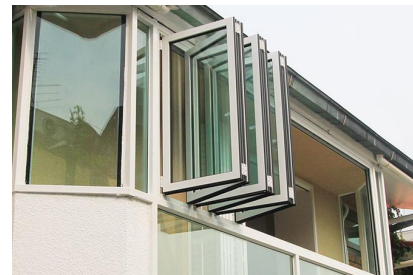

Product Introduction --- folding window

Can be installed in the building installation and interior decoration in harmony, not only beautiful and generous, no effect on lighting and balcony ventilation effect and viewing

Save space: fold glass track width is very small, need to occupy windowsill very small space only, make curtain and screen to install more convenient

It is very easy to move around. Also fold the door to create a more transparent and tidy family. Durable, colorful and smooth, paired with interior decoration style or doors and windows

Folding glass window has a protective effect, effectively avoid children falling from buildings and falling objects and other accidents