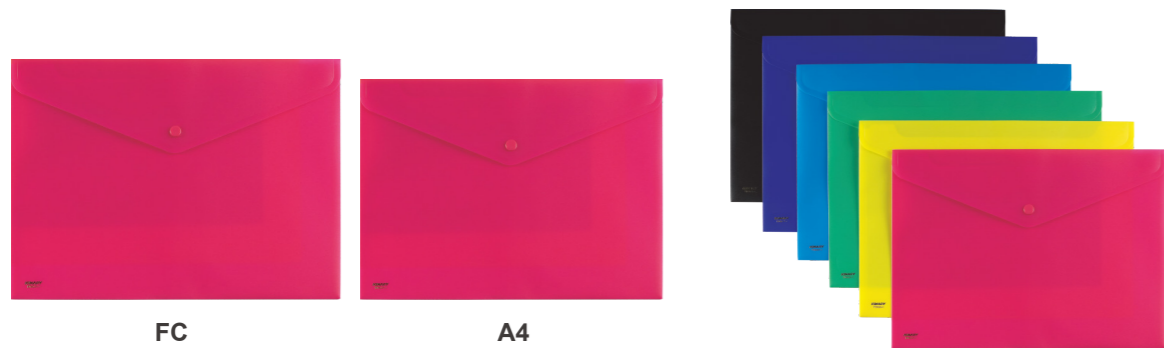

► **DOCUMENT BAG (GLOSSY | CHARMING COLOR)**

Item No.	Size	Thickness (mm)	Packaging(Bag/inner/ctn)	Carton Size (mm)	G.W.(KGS) / CBM(M³)
PD802F-C	FC	0.18	12pcs/20set	585x425x150	9.22/0.0373
PD802A-C	A4	0.18	12pcs/20set	555x405x150	7.96/0.0337