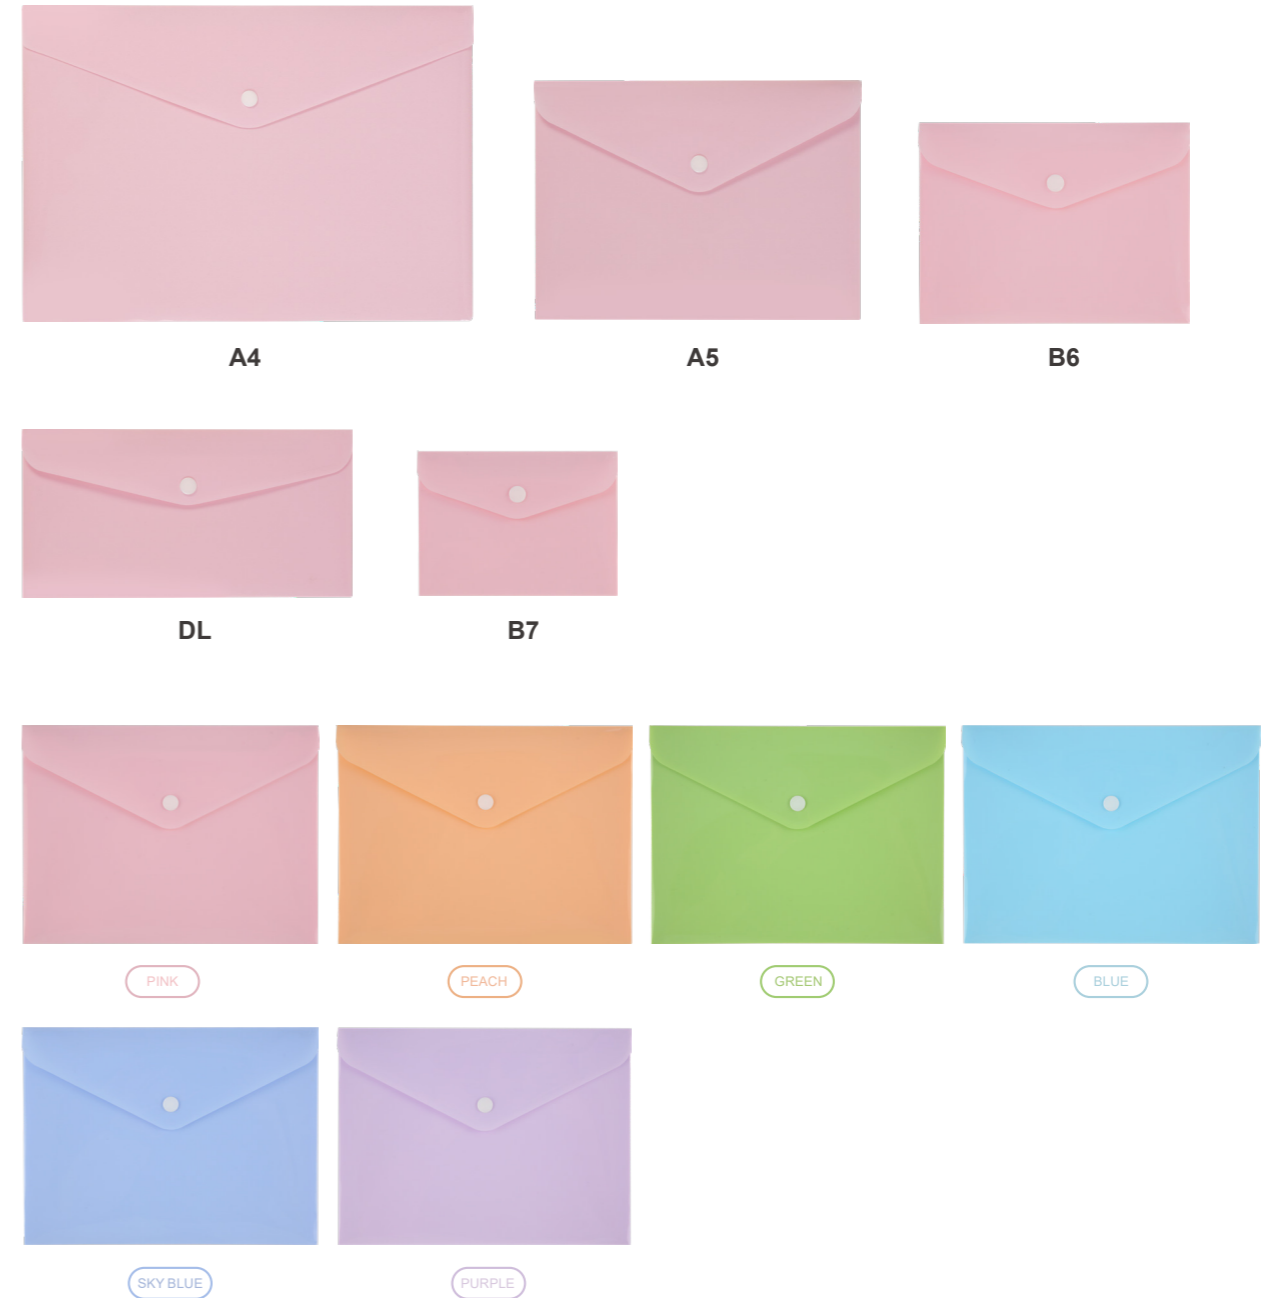

► **DOCUMENT BAG (GLOSSY | SOLID)**

Item No.	Size	Thickness (mm)	Packaging(Bag/inner/ctn)	Carton Size (mm)	G.W.(KGS) / CBM(M³)
PD801A4-V+	A4	0.18	10/400	495X405X300	12.30/0.0601
PD801A5-V+	A5	0.18	10/800	560X485X300	13.66/0.0815
PD801DL-V+	DL	0.18	10/800	580X395X300	9.89/0.06870
PD801B6-V+	B6	0.18	10/800	480X405X300	9.14/0.05830
PD801B7-V+	B7	0.18	10/1200	605X345X300	8.07/0.06260