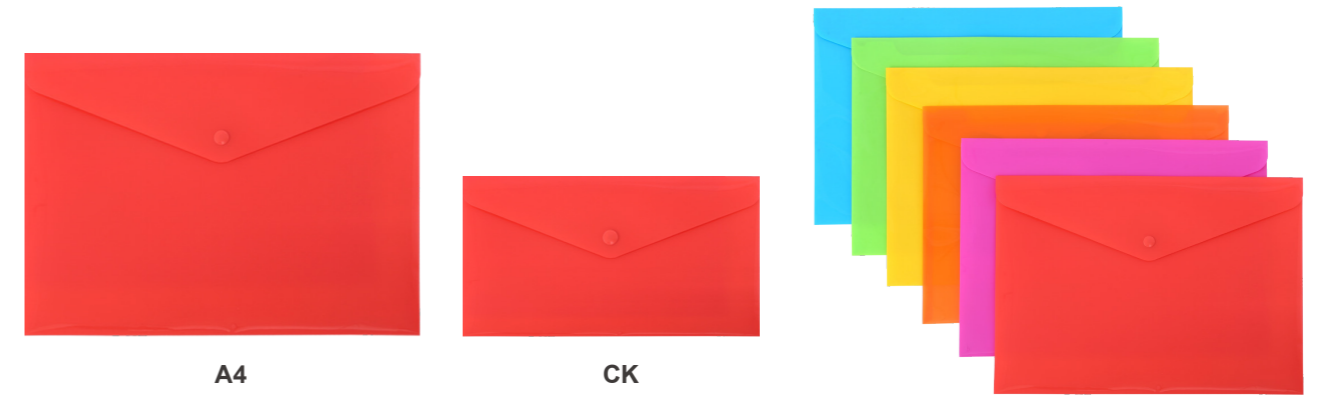

► **DOCUMENT BAG (GLOSSY | RAINBOW)**

Item No.	Size	Thickness (mm)	Packaging(Bag/inner/ctn)	Carton Size (mm)	G.W.(KGS) / CBM(M³)
FB1422-EP	A4	0.14	10pcs/200pcs	495x405x145	5.50/0.0291
FB1421-EP	CK	0.14	10pcs/240pcs	375x300x150	3.14/0.0169

► **DOCUMENT BAG (GLOSSY | BRIGHT NEON)**

Item No.	Size	Thickness (mm)
PD801-NB	A4	0.18

Packaging(Bag/inner/ctn)	Carton Size (mm)	G.W.(KGS) / CBM(M³)
10pcs/20set	490x420x150	6.74/0.0326