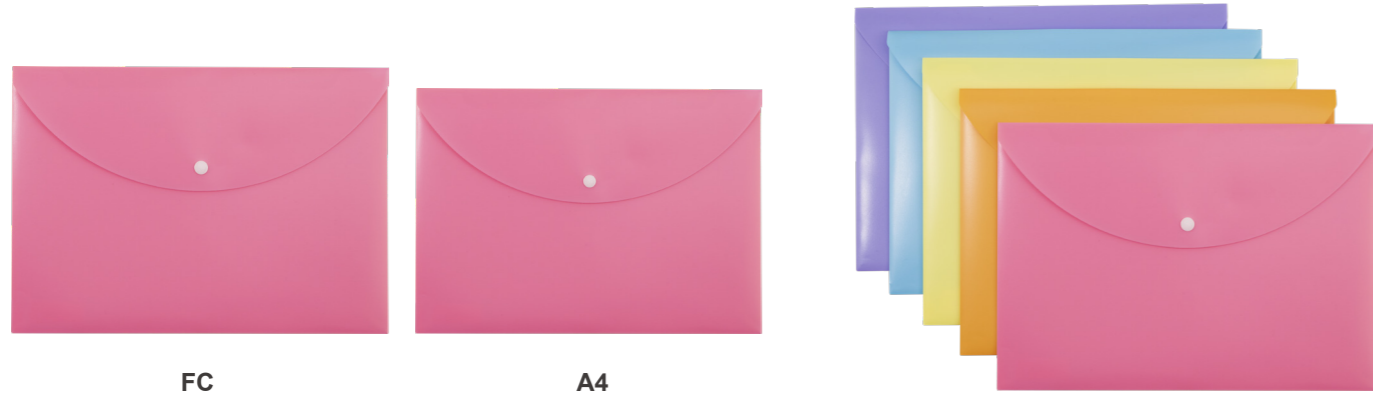

► **NEW**
R SHAPE DOCUMENT BAG
(GLOSSY | SOLIDE)