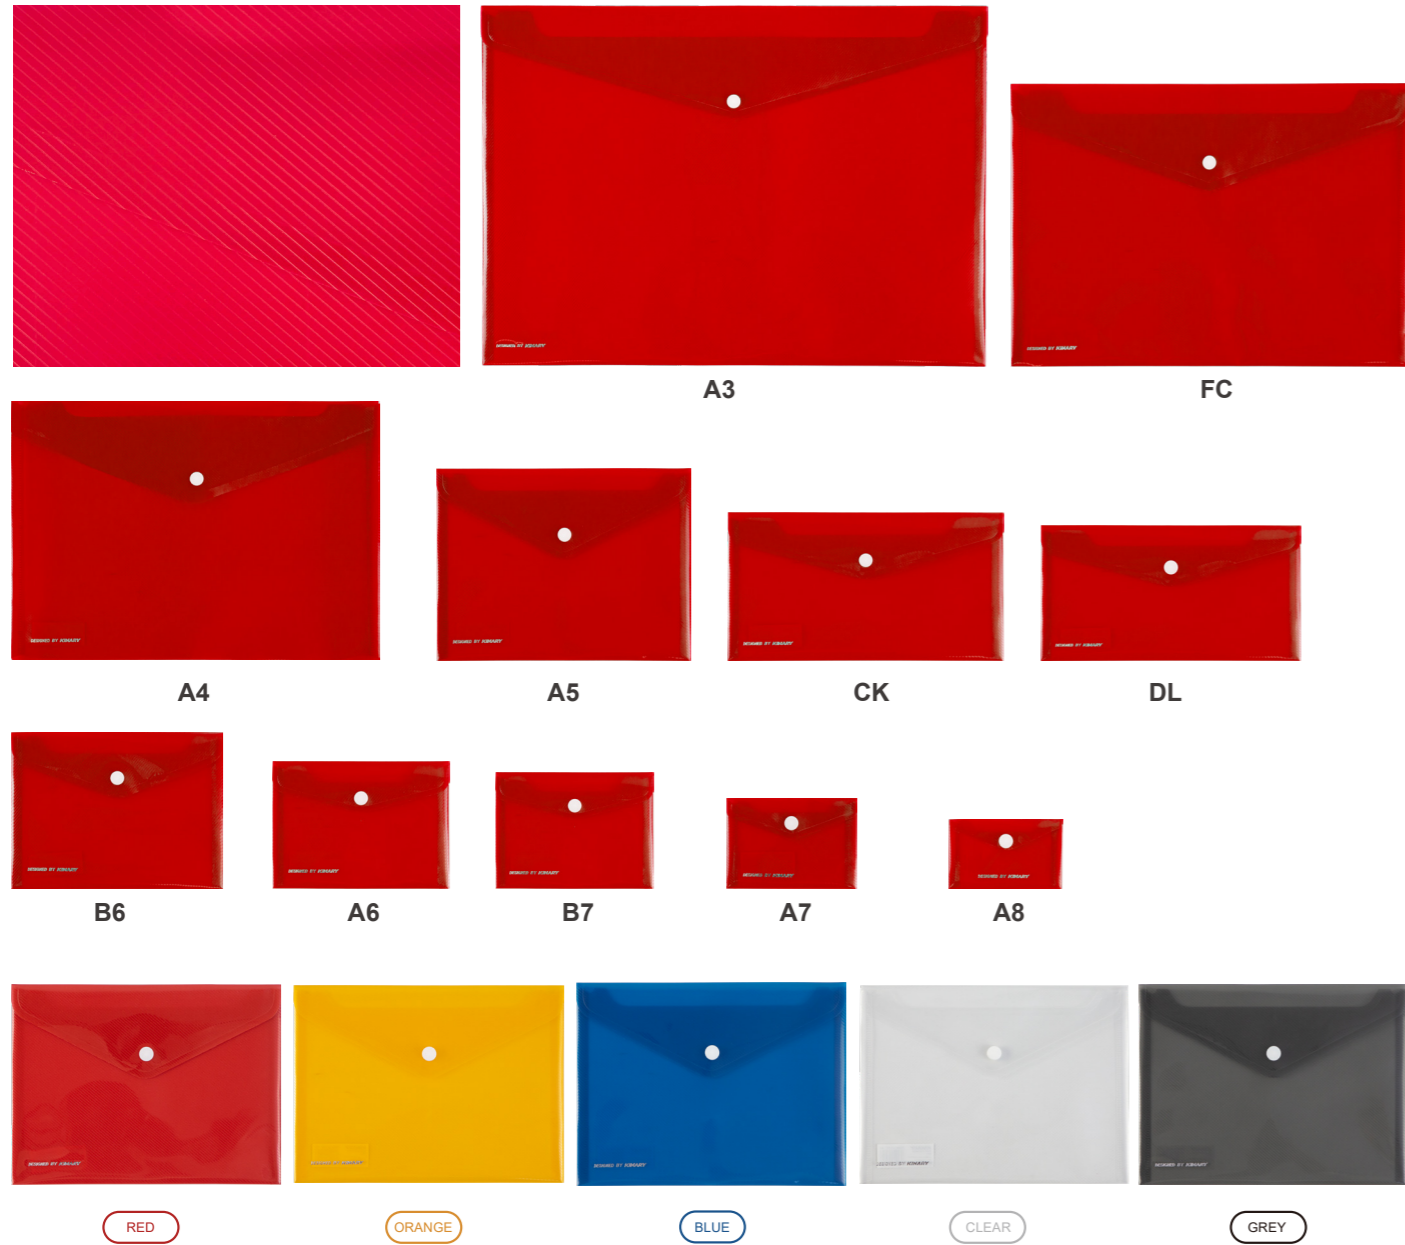

► **DOCUMENT BAG (STRIP | TRANSPARENT)**

Item No.	Size	Thickness (mm)	Packaging (Bag/inner/ctn)	Carton Size (mm)	G.W.(KGS) /CBM(M³)
PD801A3-HE	A3	0.18	5/200	475X475X260	12.14/0.0587
PD801F-HE	FC	0.18	5/200	550X420X155	7.71/0.0358
PD801A-HE	A4	0.18	5/200	490X405X155	8.31/0.0308
PD801A5-HE	A5	0.18	5/240	485X285X150	4.28/0.0207
PD801CK-HE	CK	0.18	5/240	500X275X250	3.90/0.0344
PD801DL-HE	DL	0.18	5/240	495X260X250	3.31/0.0322

Item No.	Size	Thickness (mm)	Packaging (Bag/inner/ctn)	Carton Size (mm)	G.W.(KGS) /CBM(M³)
PD801B6-HE	B6	0.18	5/240	375X250X170	2.99/0.0159
PD801A6-HE	A6	0.18	5/480	495X485X175	4.77/0.0420
PD801B7-HE	B7	0.18	5/480	495X445X160	4.16/0.0352
PD801A7-HE	A7	0.18	5/480	495X350X130	2.69/0.0225
PD801A8-HE	A8	0.18	5/480	480X280X120	2.07/0.0161