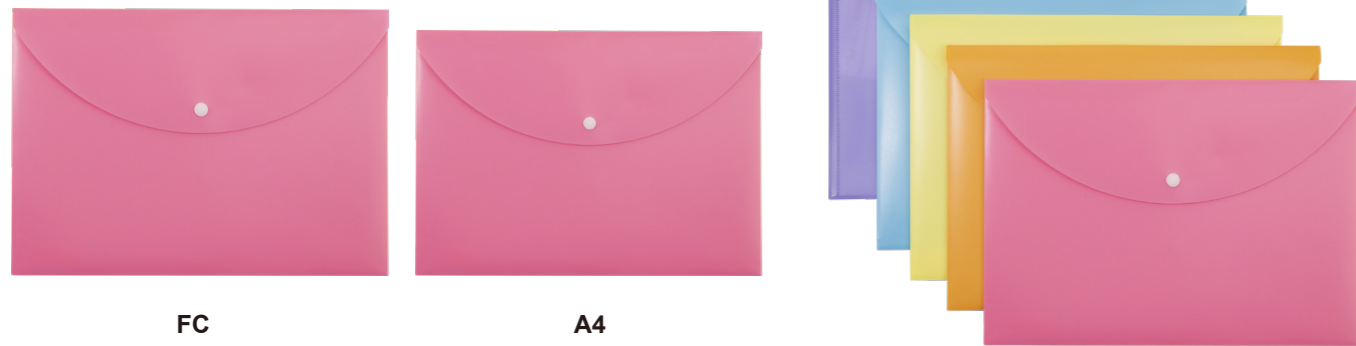

► **NEW**
R SHAPE DOCUMENT BAG WITH 2 POCKTES
(GLOSS | SOLID)