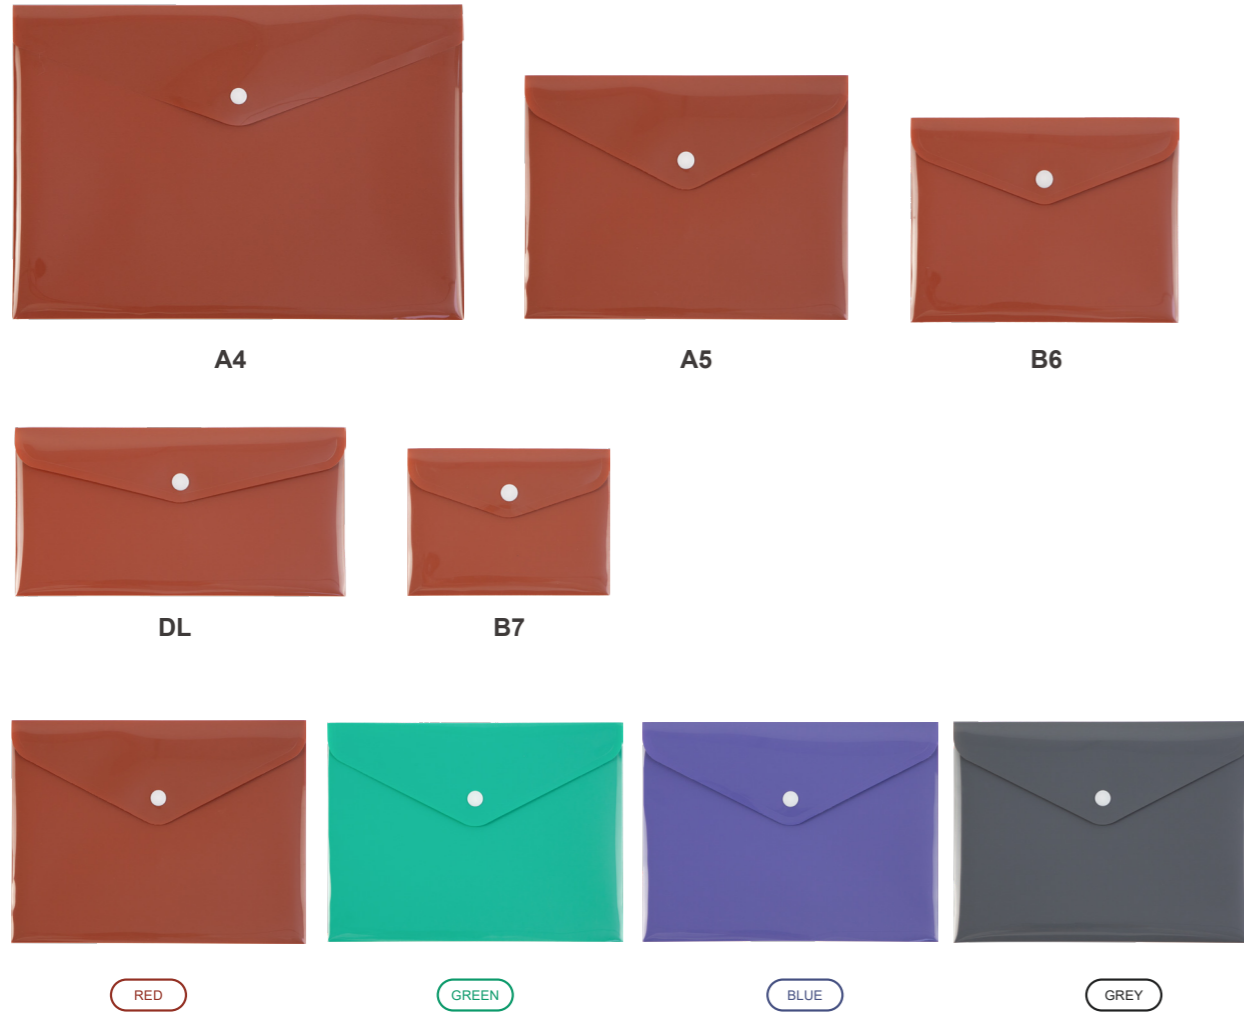

▶ **DOCUMENT BAG (GLOSSY | SOLID)**

Item No.	Size	Thickness (mm)	Packaging(Bag/inner/ctn)	Carton Size (mm)	G.W.(KGS) / CBM(M³)
PD801A4-V24	A4	0.18	10/400	495X405X300	12.30/0.0601
PD801A5-V24	A5	0.18	10/800	560X485X300	13.66/0.0815
PD801DL-V24	DL	0.18	10/800	580X395X300	9.89/0.06870
PD801B6-V24	B6	0.18	10/800	480X405X300	9.14/0.05830
PD801B7-V24	B7	0.18	10/1200	605X345X300	8.07/0.06260