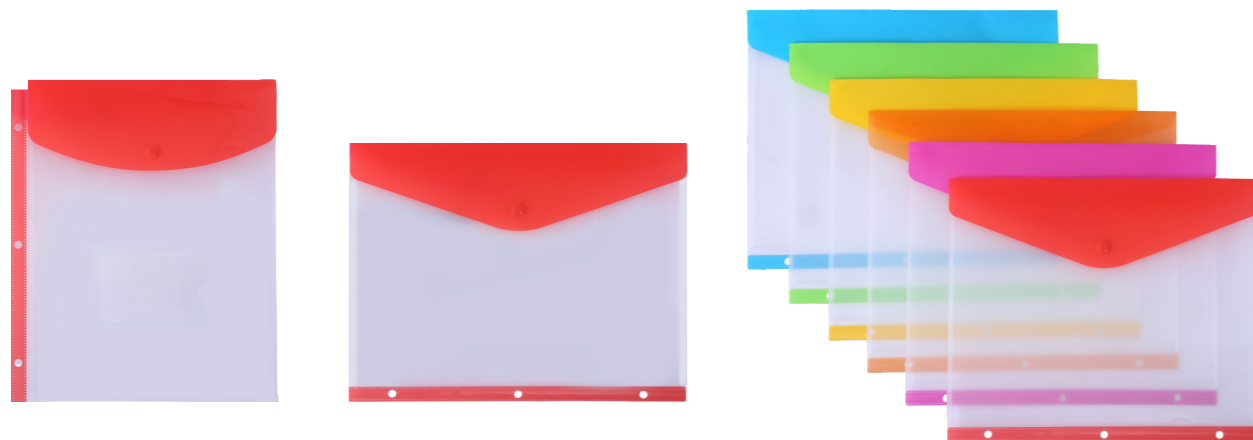

► **BINDING DOCUMENT BAG**

Item No.	Size	Thickness (mm)	Packaging(Bag/inner/ctn)	Carton Size (mm)	G.W.(KGS) / CBM(M³)
FB1424-EP	LT	0.14	10pcs/200pcs	510x410x315	5.81/0.0659
FB1423-EP	LT	0.14	10pcs/200pcs	520x375x315	5.18/0.0614