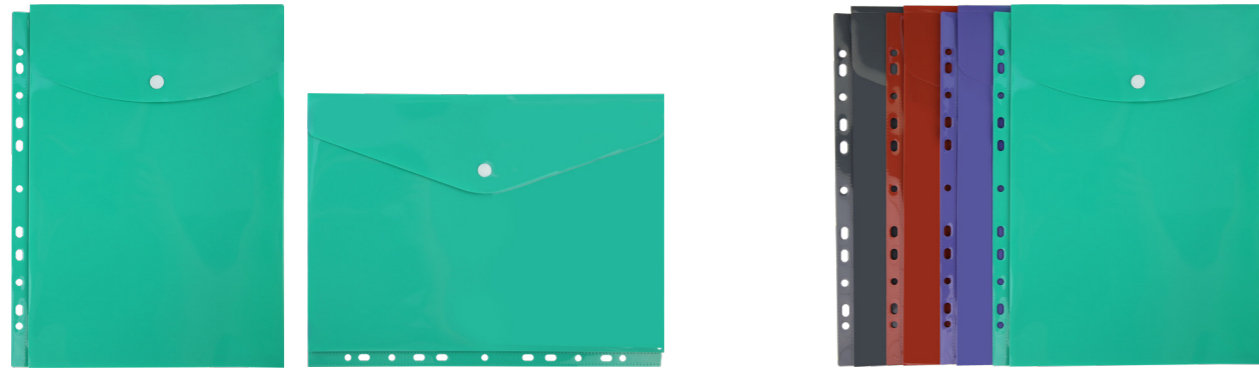

▶ **BINDING DOCUMENT BAG**

Item No.	Size	Thickness (mm)	Packaging(Bag/inner/ctn)	Carton Size (mm)	G.W.(KGS) / CBM(M³)
FB1013-V24	A4	0.18	5/200	505X375X330	6.46/0.0625
FB1071-V24	A4	0.18	5/200	490X285X335	6.12/0.0468