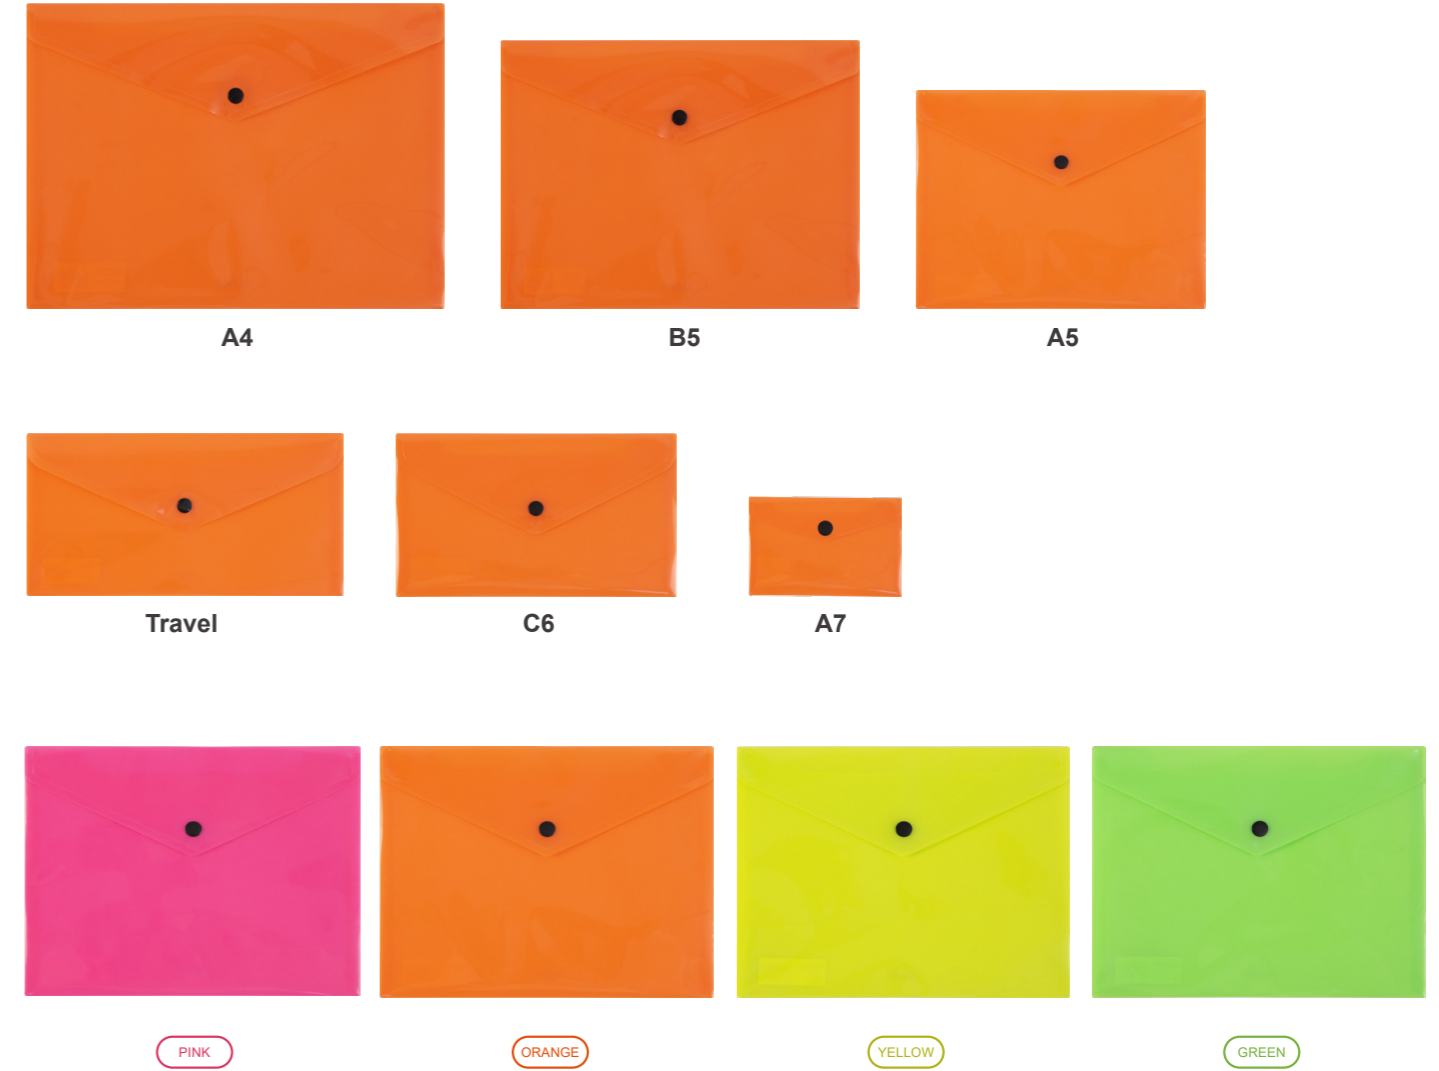

▶ **DOCUMENT BAG (GLOSSY | NEON)**

Item No.	Size	Thickness (mm)	Packaging(Bag/inner/ctn)	Carton Size (mm)	G.W.(KGS) / CBM(M³)
NEK801	A4	0.16	12/240	550X400X160	7.24/0.0352
NEK801B5	B5	0.16	12/528	590X420X240	12.0/0.0595
NEK801A5+	A5	0.16	12/528	500X420X240	9.50/0.0504
NEK801Travel	Travel	0.16	12/528	530X395X240	5.00/0.0502
NEK801C6	C6	0.16	12/528	465X395X240	6.70/0.0441
NEK801A7	A7	0.16	12/576	420X370X180	2.80/0.0280