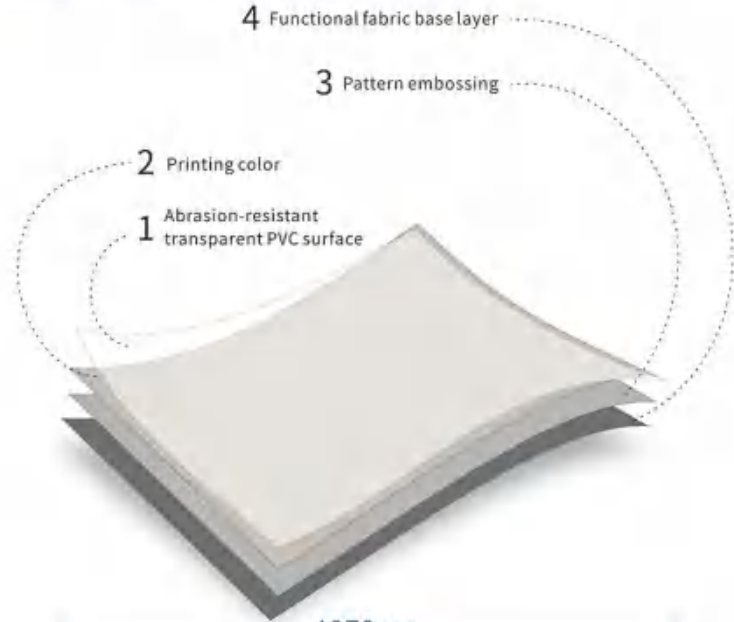

Vinyl wallcovering

【Popular products】

EXPLANATION OF WALLCOVERING COMPOSITION

1370mm

Width: 137cm

Length: 50m

Roll Size: 68.5 Square meter /roll

WATERPROOF

 LFC-090	 LFC-091	 LFC-092	 LFC-093
 LFC-094	 LFC-095	 LFC-096	 LFC-097
 LFC-098	 LFC-099	 LFC-100	 LFC-101
 LFC-102	 LFC-103	 LFC-104	 LFC-105

LFC-148	LFC-149	LFC-150	LFC-151
LFC-152	LFC-153	LFC-154	LFC-155
LFC-156	LFC-157	LFC-158	LFC-159
LFC-160	LFC-161	LFC-162	LFC-163
LFC-164	LFC-165	LFC-166	LFC-167
LFC-168			