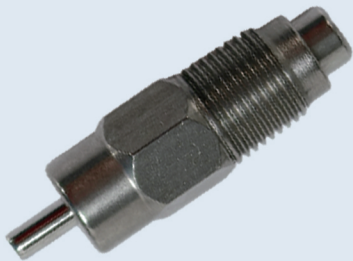

360° Automatic Poultry Drinker

Product Specifications and Parameters

- **Name:** Stainless steel chicken nipple drinkers
- **Size:** 40×13mm
- **Material:** Stainless Steel
- **Type:**

- **Name:** Stainless steel chicken nipple drinkers
- **Size:** 40×10mm
- **Material:** Stainless Steel
- **Type:**

- **Name:** Stainless steel chicken nipple drinkers
- **Size:** 35×10mm
- **Material:** Stainless Steel
- **Type:**

- **Name:** Yellow chicken nipple drinkers
- **Size:** 40×10mm
- **Material:** Plastic
- **Type:**

- **Name:** Yellow chicken nipple drinkers
- **Size:** 35×10mm
- **Material:** Plastic
- **Type:**

- **Name:** Red chicken nipple drinkers
- **Size:** 35×10mm
- **Material:** Plastic
- **Type:**