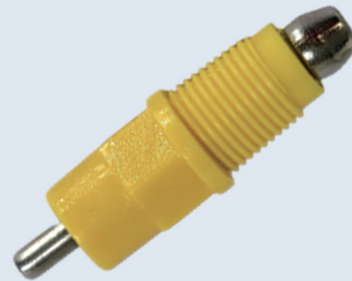

360° Automatic Poultry Drinker

Product Specifications and Parameters

- **Name:** Stainless steel chicken nipple drinkers
- **Size:** 40×13mm
- **Material:** Stainless Steel
- **Type:**

- **Name:** Stainless steel chicken nipple drinkers
- **Size:** 40×10mm
- **Material:** Stainless Steel
- **Type:**

- **Name:** Stainless steel chicken nipple drinkers
- **Size:** 35×10mm
- **Material:** Stainless Steel
- **Type:**

- **Name:** Yellow chicken nipple drinkers
- **Size:** 40×10mm
- **Material:** Plastic
- **Type:**

- **Name:** Yellow chicken nipple drinkers
- **Size:** 35×10mm
- **Material:** Plastic
- **Type:**

- **Name:** Red chicken nipple drinkers
- **Size:** 35×10mm
- **Material:** Plastic
- **Type:**