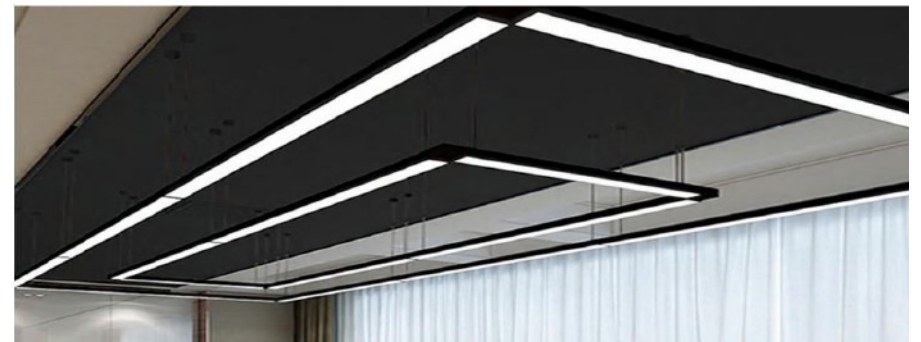

- **Accessories:**

- -Without LED SPCC connector