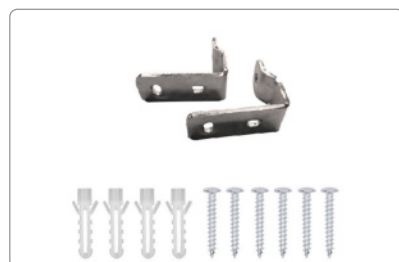

# Accessories

**LL-L1**  
Fast straight splice-  
hand-breakable style

**LL-L2**  
Luminous L  
splices

**LL-X2**  
Luminous X  
splices

**LL-T2**  
Luminous T  
splices

**LL-M**  
surface mounting  
accessories

**LL-Q**  
Bridge Frame Fittings  
-Several fonts, without base

**LL-Y**  
Single disk +AC line  
-Disk - with five core wire plus three core and two  
core terminals (including ground wire, including  
terminal), AC wire 1.5M long

**LL-H2**  
Suspension accessories  
-Suspension accessories,  
without base

**LL-H**  
Suspension accessories

**LL-W**  
Wall fittings  
-Wall fittings, not including base

**LL-D**  
Base  
-can be mounted separately or with  
all mounting accessories