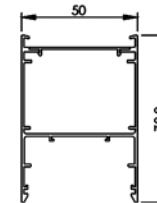

Product code	Size (mm)	Wattage	Luminous Flux	CCT	Lampshade & Colors	Drive
LL-12-26U1-WO 840	L1200xW50xH72.8	26W	3380LM	4000K	white housing+Micro-Prism	BOKE CWL iron shell drive
LL-12-26U1-BO 840	L1200xW50xH72.8	26W	3250LM	4000K	black housing+Micro-Prism	BOKE CWL iron shell drive
LL-12-26U1-WD CCT	L1200xW50xH72.8	26W	3250LM	3000K/3500K/4000K	white housing+Micro-Prism	BOKE iron shell DALI drive
LL-12-26U1-BD CCT	L1200xW50xH72.8	26W	3250LM	3000K/3500K/4000K	black housing+Micro-Prism	BOKE iron shell DALI drive
LL-15-32U1-WO 840	L1500xW50xH72.8	32W	4160LM	4000K	white housing+Micro-Prism	BOKE CWL iron shell drive
LL-15-32U1-BO 840	L1500xW50xH72.8	32W	4000LM	4000K	black housing+Micro-Prism	BOKE CWL iron shell drive
LL-15-32U1-WD CCT	L1500xW50xH72.8	32W	4000LM	3000K/3500K/4000K	white housing+Micro-Prism	BOKE iron shell DALI drive
LL-15-32U1-BD CCT	L1500xW50xH72.8	32W	4000LM	3000K/3500K/4000K	black housing+Micro-Prism	BOKE iron shell DALI drive