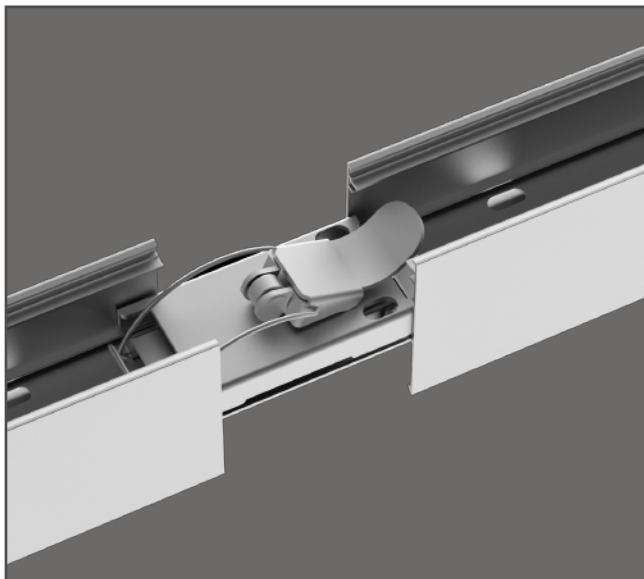

LED linear light Pro series