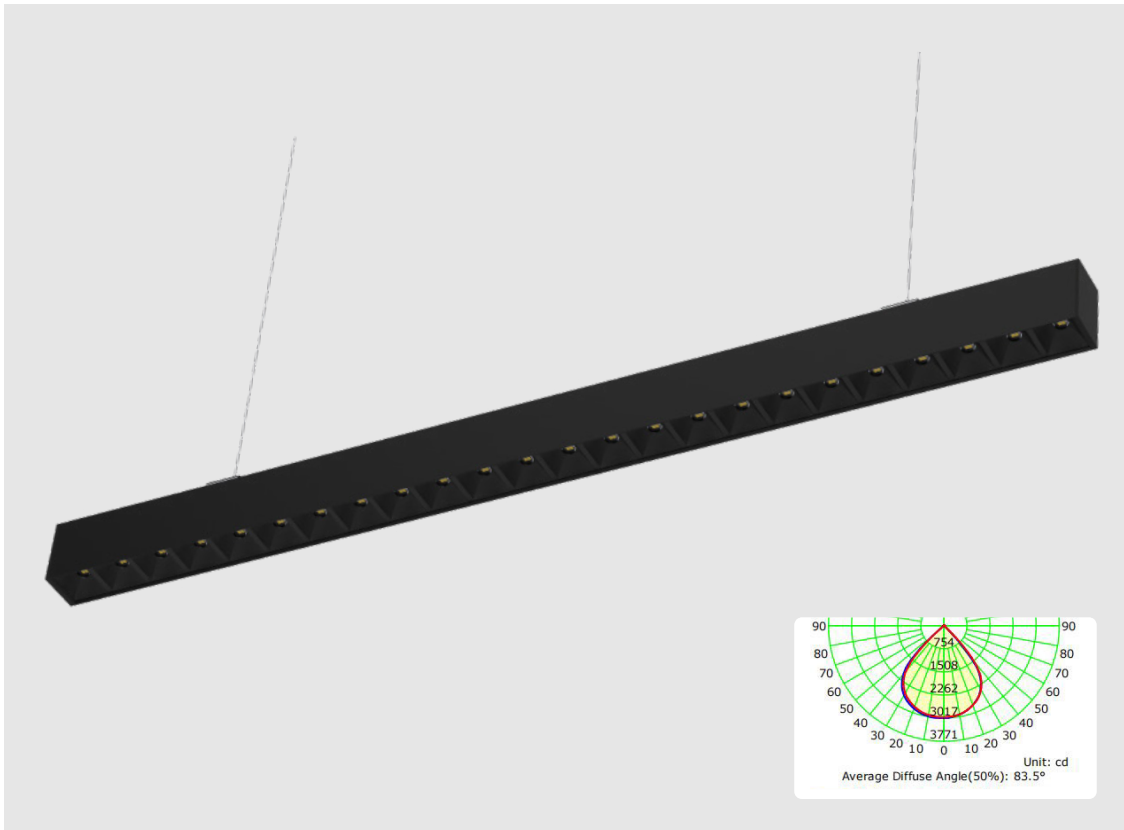

## > Advantage

1. 160lm/W.
2. Module-replaceable Down lighting.
3. Multiply PC reflective cup  
- Silver/Black/White optional
4. PMMA Lens control, lower than UGR<19  
- Offering nice glare-control  
- Protecting people's eye perfectly
5. The linear light can be in the LXT shape, suitable for customers to create various designs.
6. It can be suspended, surface-mounted or wall-mounted.
7. DALI are available for selection.