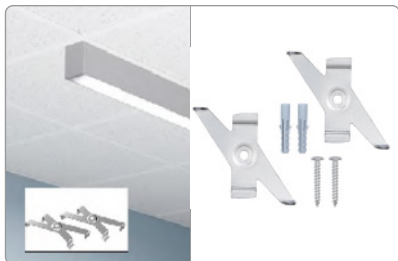

# Accessories

**LL-L1**  
Fast straight splice-  
hand-breakable style

**LL-L2**  
Luminous L  
splices

**LL-X2**  
Luminous X  
splices

**LL-T2**  
Luminous T  
splices

**LL-M**  
surface mounting  
accessories

**LL-Q**  
Bridge Frame Fittings  
-Several fonts, without base

**LL-Y**  
Single disk +AC line  
-Disk - with five core wire plus three core and two  
core terminals (including ground wire, including  
terminal), AC wire 1.5M long