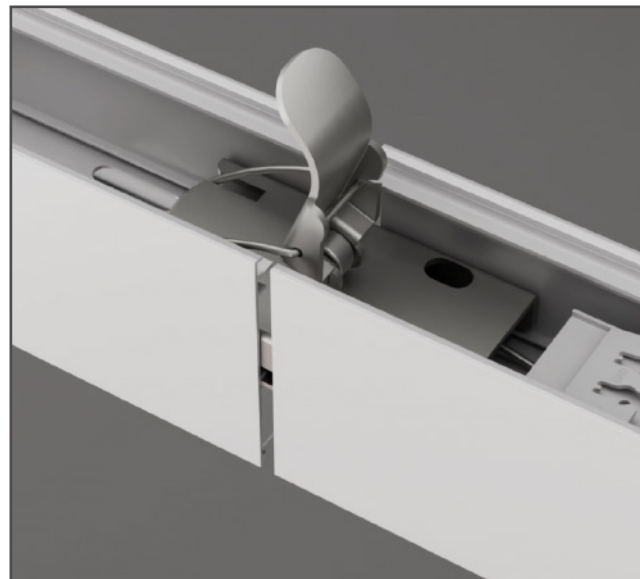

LED linear light Pro series