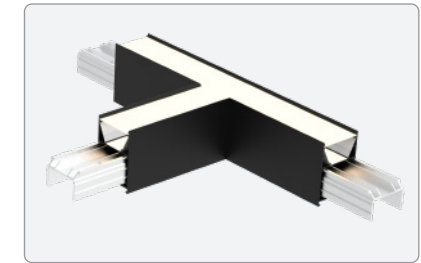

# Accessories

**LL-L1**  
Fast straight splice-  
hand-breakable style

**LL-L2**  
Luminous L  
splices

**LL-X2**  
Luminous X  
splices

**LL-T2**  
Luminous T  
splices

**LL-M**  
surface mounting  
accessories

**LL-Q**  
Bridge Frame Fittings  
-Several fonts, without base

**LL-Y**  
Single disk +AC line  
-Disk - with five core wire plus three core and two  
core terminals (including ground wire, including  
terminal), AC wire 1.5M long