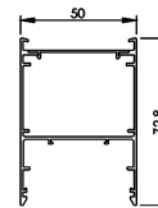

Product code	Size (mm)	Wattage	Luminous Flux	CCT	Lampshade & Colors
LL-12-30A1-WO 840	L1200xW50xH72.8	30W	3600LM	4000K	white housing+Haze diffuser
LL-15-40A1-WO 840	L1500xW50xH72.8	40W	4800LM	4000K	white housing+Haze diffuser