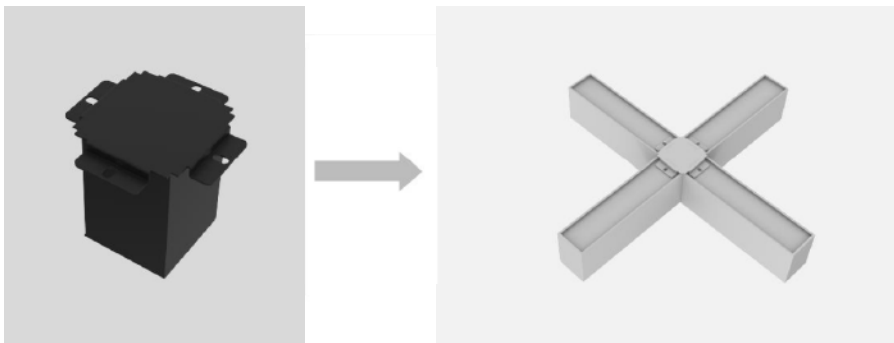

# Product Description

- **L-shape unilluminous**

- **T-shape unilluminous**

- **X-shape unilluminous**

- **Accessories:**

- Without LED SPCC connector