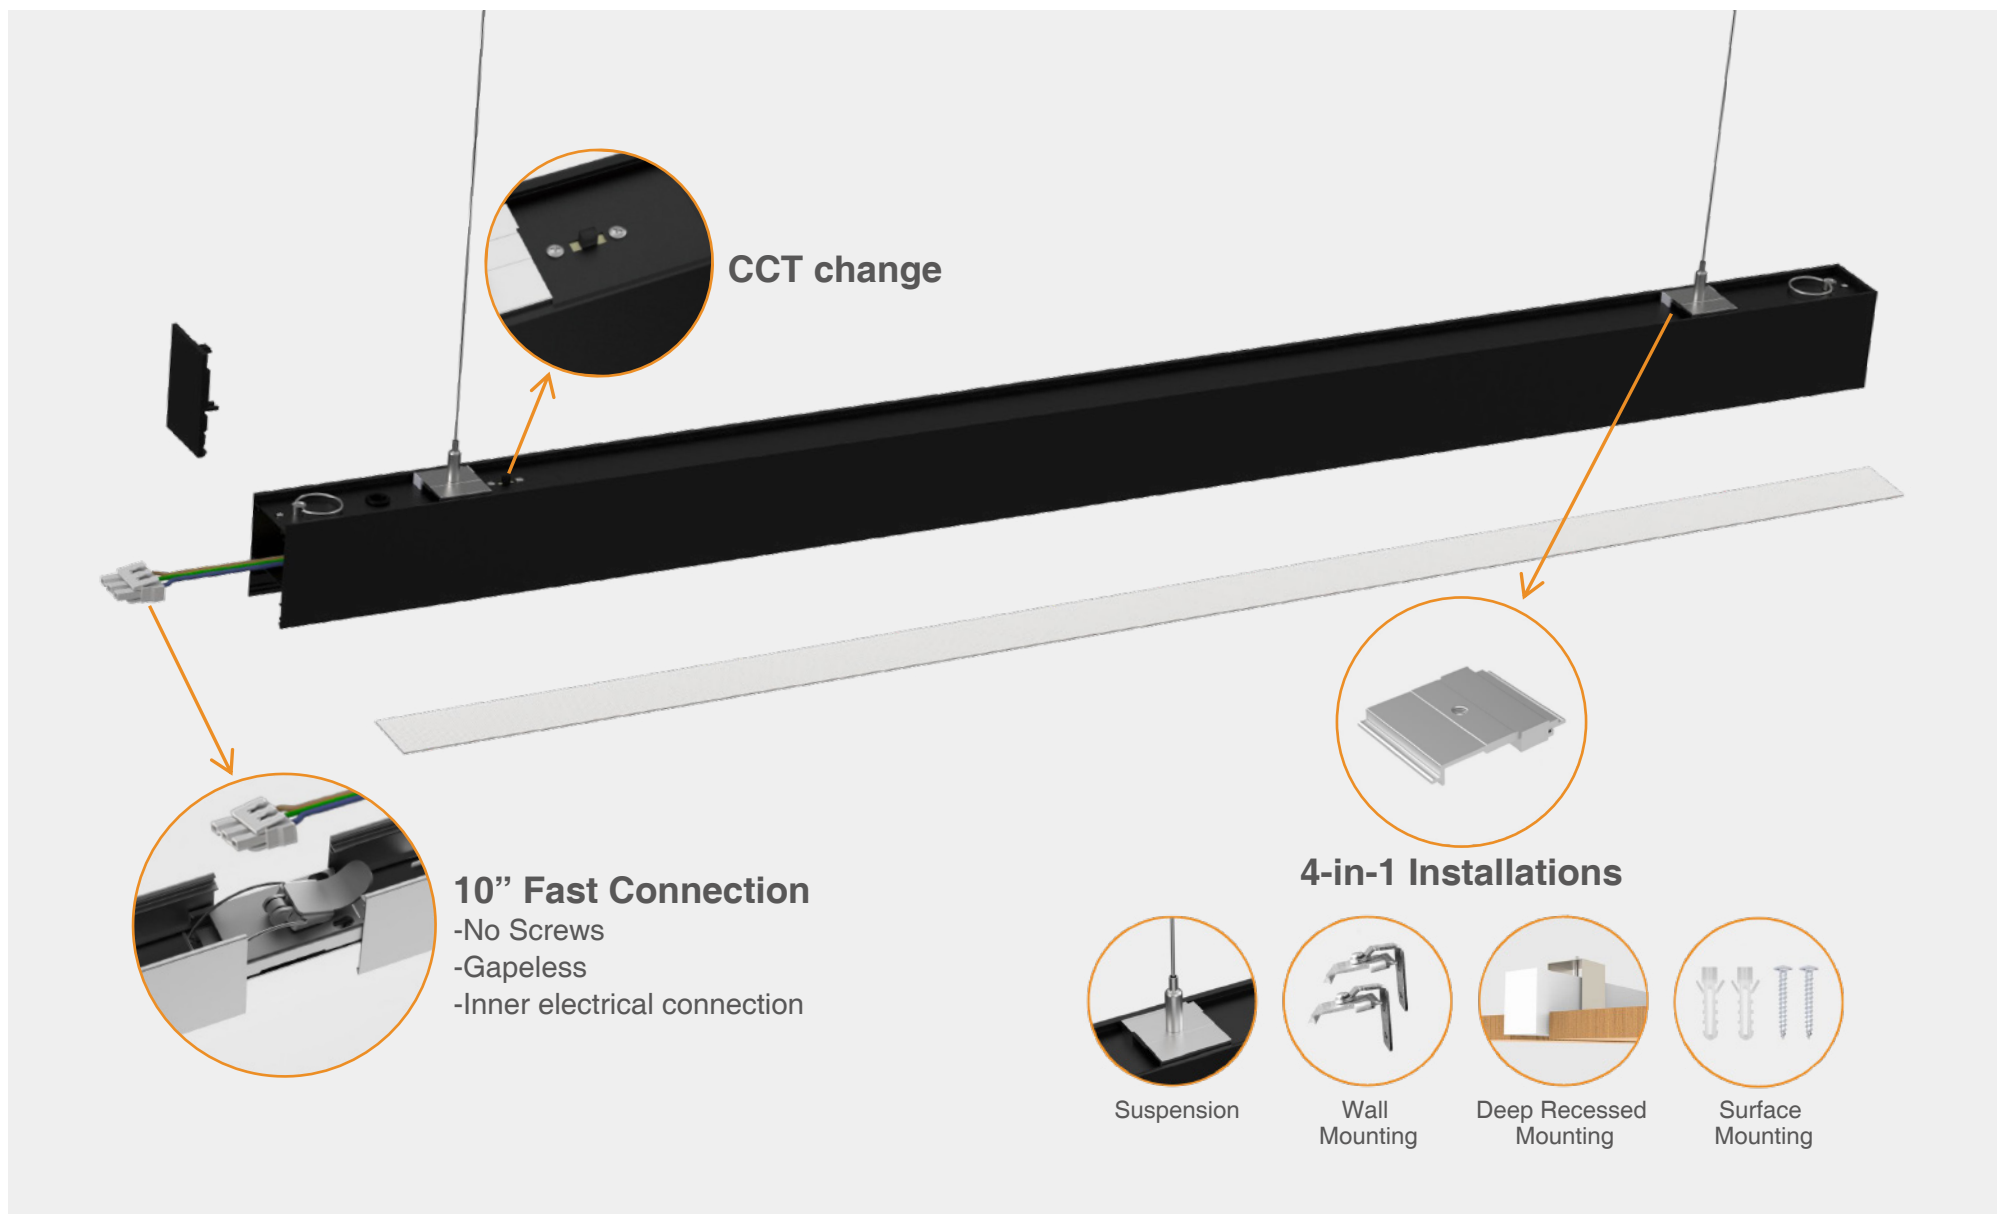

| U1 Advantage