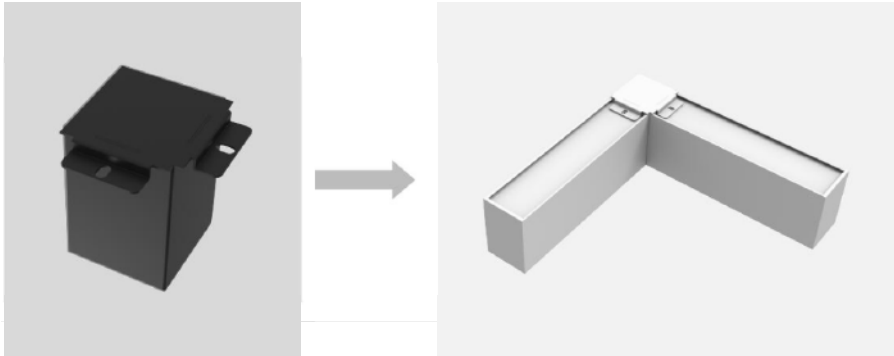

# L1 Advantage

**10" Fast Connection**  
-No Screws  
-Gapeless  
-Inner electrical connection

**Down lighting replaceable**

**4-in-1 Installations**

- Suspension
- Wall Mounting
- Deep Recessed Mounting
- Surface Mounting

# Product Description

- **L-shape unilluminous**

- **T-shape unilluminous**

- **X-shape unilluminous**

- **Accessories:**

- Without LED SPCC connector