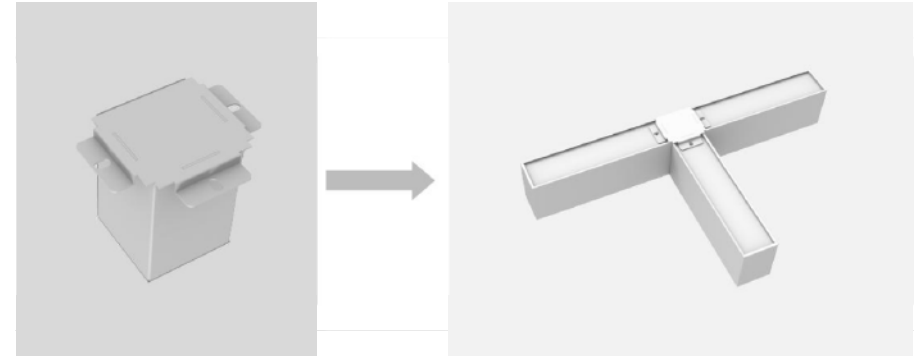

# L1 Advantage

**10" Fast Connection**  
-No Screws  
-Gapeless  
-Inner electrical connection

**Down lighting replaceable**

**4-in-1 Installations**

- Suspension
- Wall Mounting
- Deep Recessed Mounting
- Surface Mounting

# Product Description

- **L-shape unilluminous**

- **T-shape unilluminous**

- **X-shape unilluminous**

- **Accessories:**

- Without LED SPCC connector