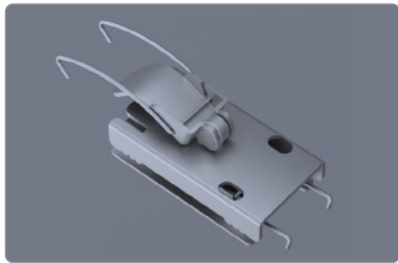

# L1 Advantage

**10" Fast Connection**  
-No Screws  
-Gapeless  
-Inner electrical connection

**Down lighting replaceable**

**4-in-1 Installations**

- Suspension
- Wall Mounting
- Deep Recessed Mounting
- Surface Mounting

# Product Description

- **L-shape unilluminous**

- **T-shape unilluminous**

- **X-shape unilluminous**

- **Accessories:**

- Without LED SPCC connector

# Accessories

**LL-L1**  
Fast straight splice-  
hand-breakable style

**LL-L2**  
Luminous L  
splices

**LL-X2**  
Luminous X  
splices

**LL-T2**  
Luminous T  
splices

**LL-M**  
surface mounting  
accessories