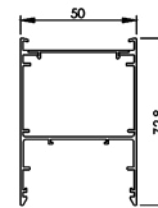

240V
 $\overline{\overline{\text{AC/DC}}}$
220V

Ra
 ≥ 80
CRI

>0.9
PF

80°
BEAM ANGLE

Product code	Size (mm)	Wattage	Luminous Flux	CCT	Lampshade & Colors	Drive
LL-12-24L1-BO 840	L1147xW50xH72.8	24W	3840LM	4000K	black housing+black cover+lens	BOKE drive
LL-12-24L1-BD 840	L1147xW50xH72.8	24W	3840LM	4000K	black housing+black cover+lens	BOKE iron shell DALI drive