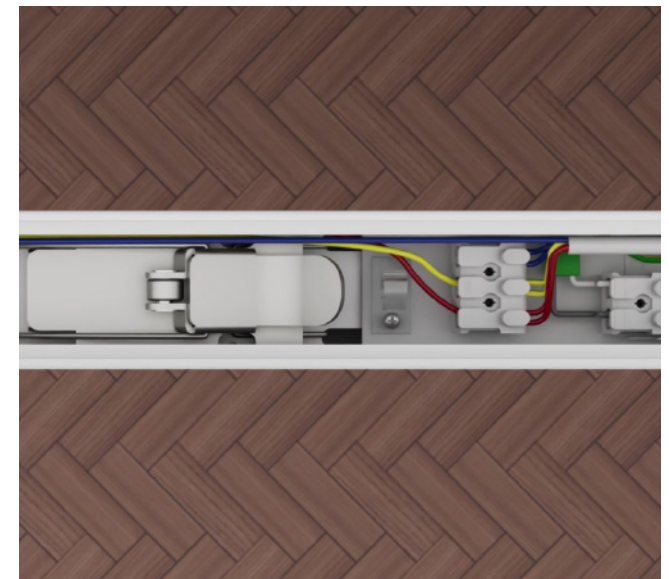

LED linear light Pro series