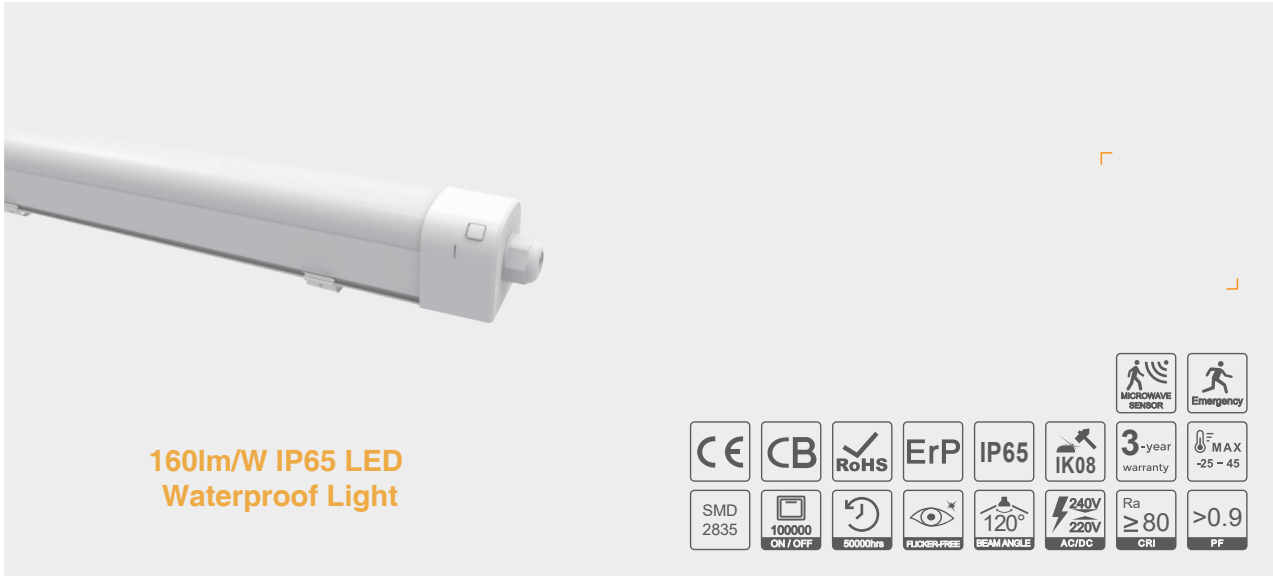

**160lm/W IP65 LED
Waterproof Light**