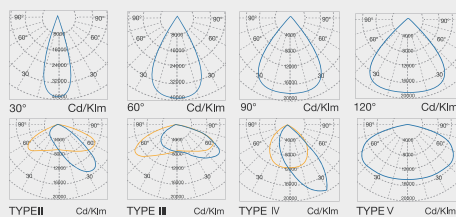

CE	CB	ErP	UK CA	IP65	IK08	5-year warranty	MAX -25 + 45	Lumileds 2835
SOSEN	150 lm W	FLICKER-FREE	50000 ON / OFF	50000hrs	6500K 5000K 4000K CCT	220V 120V AC/DC	Ra ≥ 80 CRI	>0.9 PF

Product Code	Size (mm)	Wattage	Luminous Flux	Beam Angle
LF-384-200A1-3CCT	384x353x59	200-150-120W	30000-22500-18000 lm	30/60/90/120
LF-333-100A1-3CCT	333x302x59	100-80-60W	15000-12000-9000 lm	30/60/90/120