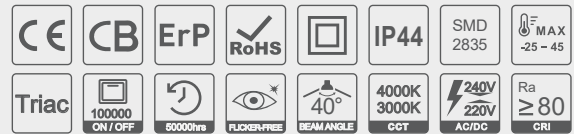

2CCT & 3CCT

Driver built-in, non-dimmable and triac dimmable for option.

IP44
Moisture Proof

Anti-glare, white version UGR<19 ,
black version UGR<16.

UGR <19 LED Spot Light

UGR <19
LED Spot Light

Product code	Size (mm)	Cutout (mm)	Wattage	CCT	Luminous Flux	Colors
DLF1-3W-6	Φ81*78.7	Φ68-73	6 W	3000K 4000K	400 lm 480 lm	White
DLF1-4W-9	Φ103*90.7	Φ90-95	9 W	3000K 4000K	600 lm 650 lm	White
DLF1-3B-6	Φ81*78.7	Φ68-73	6 W	3000K 4000K	400 lm 480 lm	Black