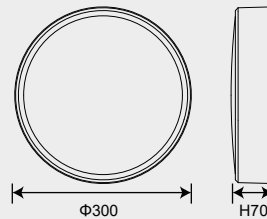

Product Code	Size (mm)	Wattage	Light Efficiency	Luminous Flux	Type
M-300-18A1	Φ300-H70	18W	120 lm/W	2160lm	On-Off
M-300-25A1	Φ300-H70	25W	120 lm/W	3000lm	On-Off
M-300-18S1	Φ300-H70	18W	120 lm/W	2160lm	Sensor
M-300-25S1	Φ300-H70	25W	120 lm/W	3000lm	Sensor
M-300-18E1	Φ300-H70	18W	120 lm/W	2160lm	Emergency
M-300-25E1	Φ300-H70	25W	120 lm/W	3000lm	Emergency