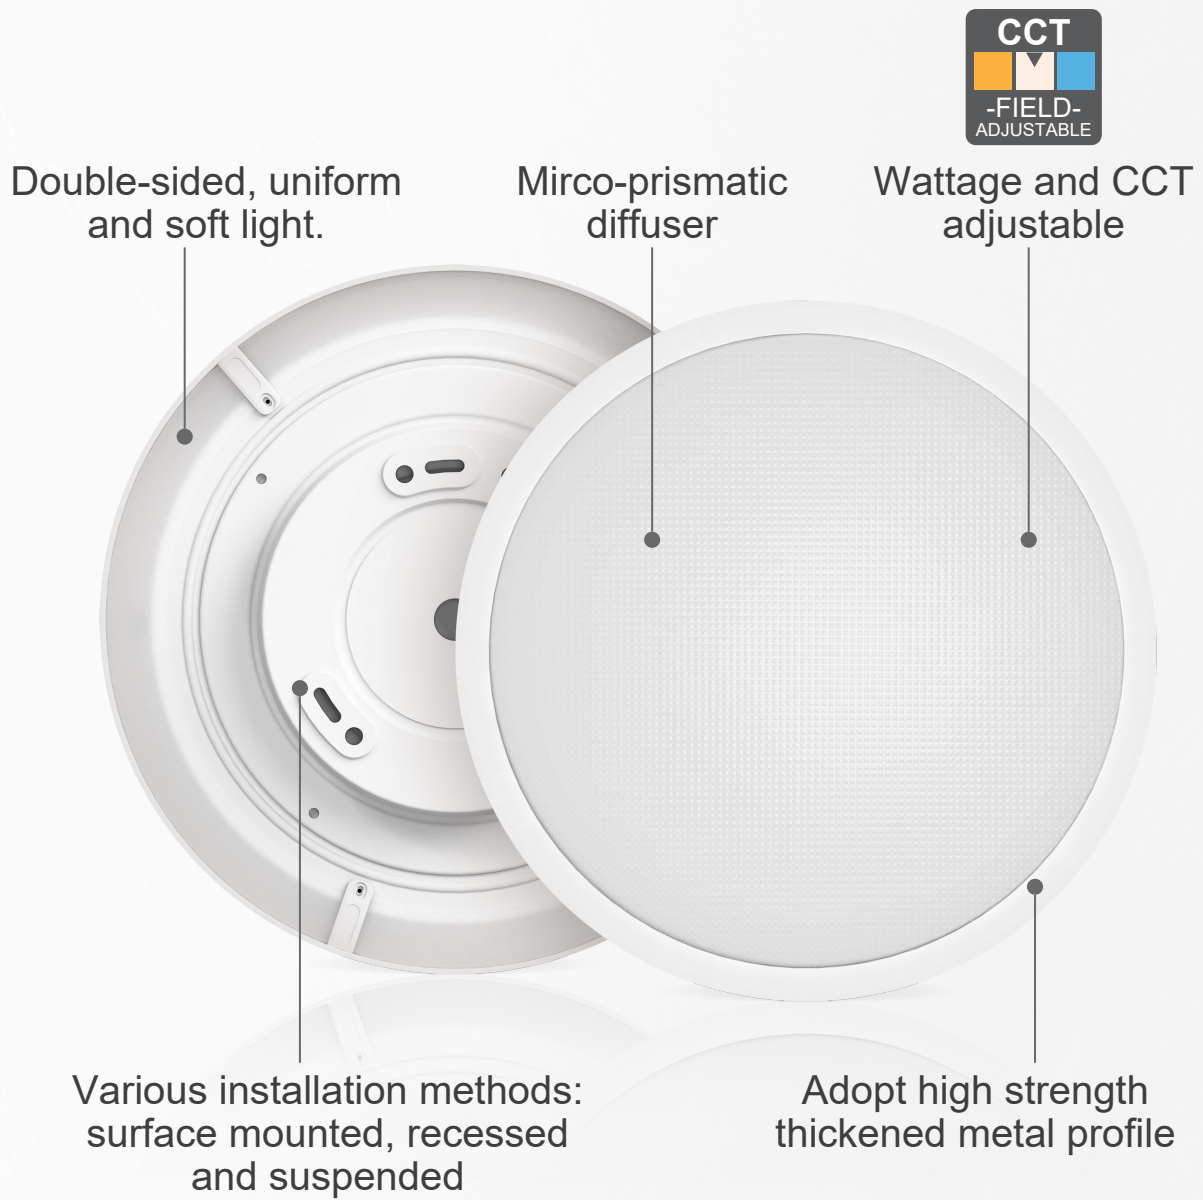

LED CEILING LIGHT