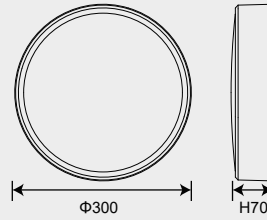

Product Code	Size (mm)	Wattage	Light Efficiency	Luminous Flux	Type
M-300-18DW-2CCT	Φ300-H70	12/15/18W	120 lm/W	1440lm/1800lm/2160lm	On-Off
M-300-25DW-2CCT	Φ300-H70	20/25W	120 lm/W	2400lm/3000lm	On-Off
M-300-18SW-2CCT	Φ300-H70	12/15/18W	120 lm/W	1440lm/1800lm/2160lm	Sensor
M-300-25SW-2CCT	Φ300-H70	20/25W	120 lm/W	2400lm/3000lm	Sensor
M-300-18EW-2CCT	Φ300-H70	12/15/18W	120 lm/W	1440lm/1800lm/2160lm	Emergency
M-300-25EW-2CCT	Φ300-H70	20/25W	120 lm/W	2400lm/3000lm	Emergency