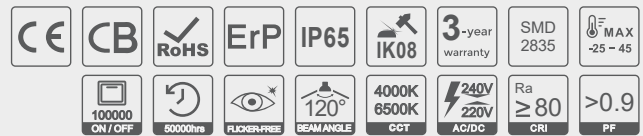

Product Code	Size (mm)	Wattage	Light Efficiency	Luminous Flux	Linkable
	TP-06-18-C2	L600*W66.2*H59.4	18W	120lm/W	2160lm	Yes/No
	TP-12-36-C2	L1200*W66.2*H59.4	36W	120lm/W	4320lm	Yes/No
	TP-15-48-C2	L1500*W66.2*H59.4	48W	120lm/W	5760lm	Yes/No
	TP-06-18-C3	L600*W66.2*H59.4	18W	160lm/W	2880lm	Yes/No
	TP-12-36-C3	L1200*W66.2*H59.4	36W	160lm/W	5760lm	Yes/No
	TP-15-48-C3	L1500*W66.2*H59.4	48W	160lm/W	7680lm	Yes/No