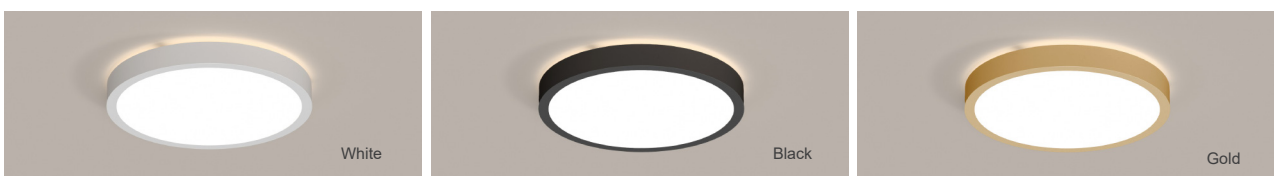

Optional

LED CEILING LIGHT

Product Code	Size (mm)	Wattage	Light Efficiency	Luminous Flux	3CCT
AG F C6400-AM	Φ400*86	30W	100lm/W	3150lm/3300lm/3240lm	3000K/4000K/5700K
		40W	100lm/W	4000lm/4200lm/4120lm	
AG F C6600-AM	Φ600*86	40W	100lm/W	4200lm/4600lm/4400lm	3000K/4000K/5700K
		60W	100lm/W	6000lm/6300lm/6180lm	
AG F C6800-AM	Φ800*86	60W	100lm/W	6300lm/6600lm/6480lm	3000K/4000K/5700K
		80W	100lm/W	8000lm/8400lm/8240lm	