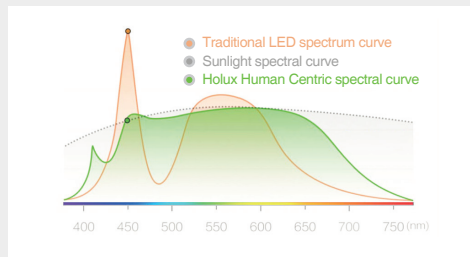

Less blue light / Full spectrum
LED Bulb Lights-G45

- CE
- CB
- ErP
- RoHS
- 5-year warranty
- SMD 2835
- 5⁺ MAX -25 + 45
- 40000hrs
- FLICKER-FREE
- 180° BEAM ANGLE
- 4000K CCT
- 240V AC/DC 220V
- Ra ≥ 95 CRI
- >0.5 PF

Product Code	Size (mm)	Wattage	Light Efficiency	Luminous Flux	Dim	driver
G45 E27	45*77	4.3W	110Lm/W	470lm	E27	IC