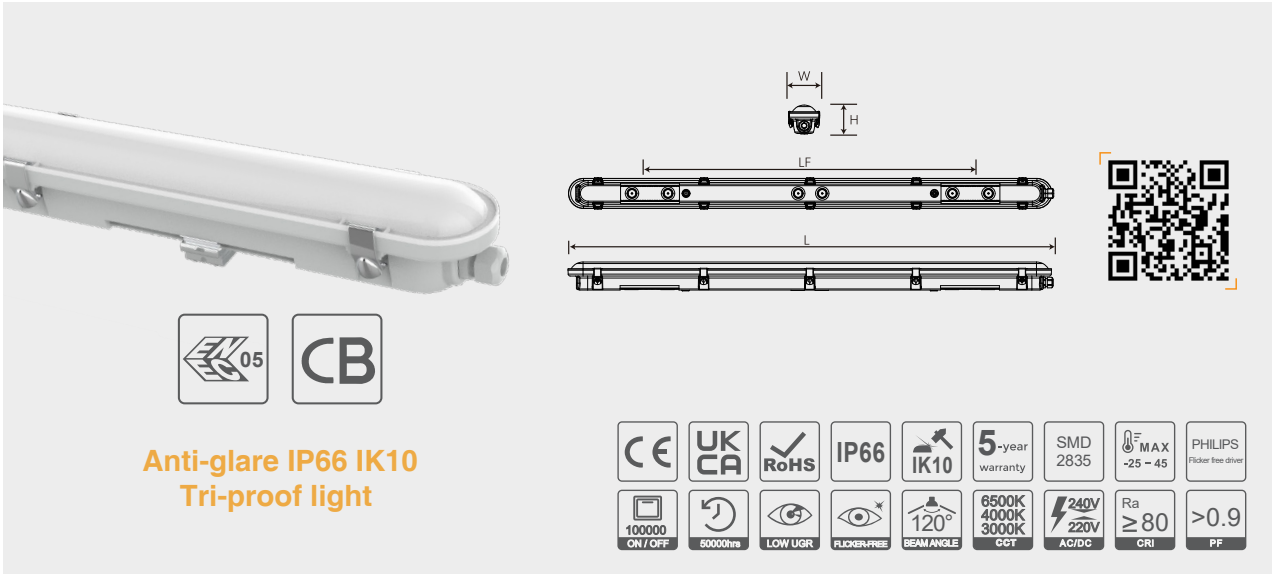

Anti-glare IP66 IK10
Tri-proof light

	Product Code	Size (mm)	Size(mm) (LF)	Wattage	Light Efficiency	Luminous Flux(Typ.)	Linkable
	TP-06-18B1	L607*W75*H70	290	18W	160lm/W	2880lm	No
	TP-12-36B1	L1207*W75*H70	800	20/25/30/36W	160lm/W	5760lm	No
	TP-15-55B1	L1507*W75*H70	1060	29/36/44/55W	160lm/W	8800lm	No
	TP-06-18B2	L607*W75*H70	290	18W	160lm/W	2700lm	Yes
	TP-12-36B2	L1207*W75*H70	800	20/25/30/36W	160lm/W	5760lm	Yes
	TP-15-55B2	L1507*W75*H70	1060	29/36/44/55W	160lm/W	8800lm	Yes
	TP-06-18B2-3CCT	L607*W75*H70	290	18W	160lm/W	2700lm	Yes
	TP-12-36B2-3CCT	L1207*W75*H70	800	20/25/30/36W	160lm/W	5760lm	Yes
	TP-15-55B2-3CCT	L1507*W75*H70	1060	29/36/44/55W	160lm/W	8800lm	Yes