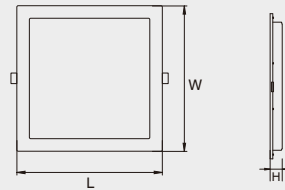

**Square Embedded
LED Slim Panel Downlight**