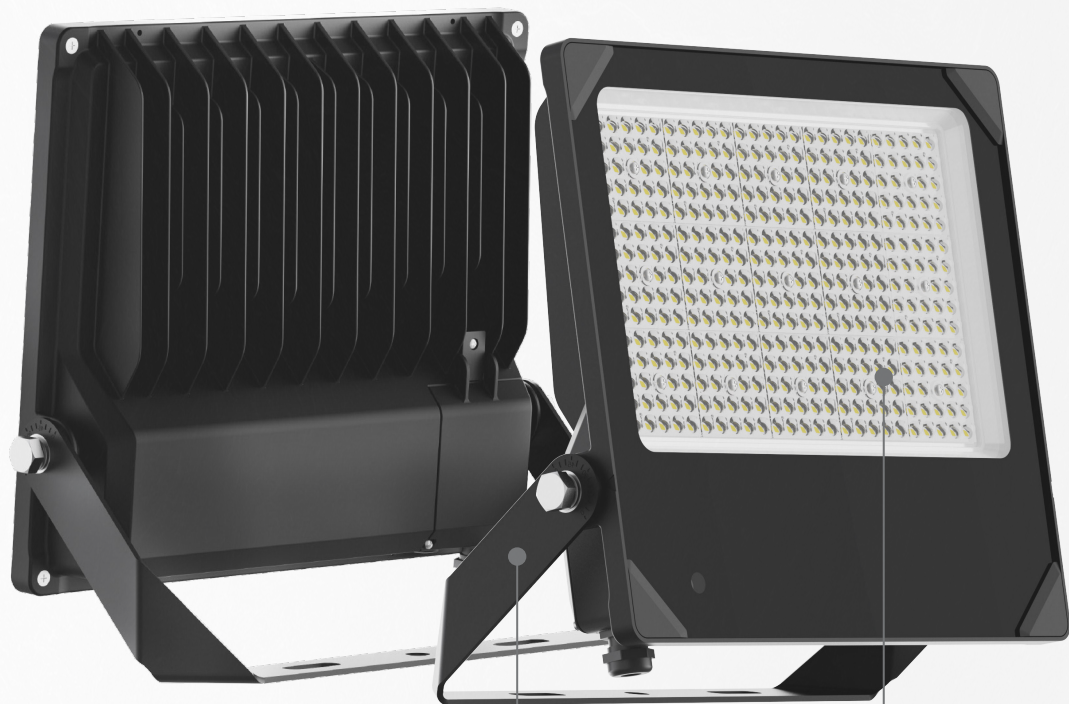

Easy installation

150lm/W

LED Flood Light