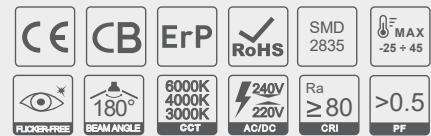

Product Code	Size (mm)	Wattage	Light Efficiency	Luminous Flux	Dim	driver
	A60	60*108	7W	85Lm/W	600lm	E27	linear
	A60	60*108	9W	90Lm/W	820lm	E27	linear
	A60	60*112	12W	90Lm/W	1050lm	E27	linear
	A60	60*124	15W	100Lm/W	1500lm	E27	linear
	A60	60*108	3.4W	135Lm/W	470Lm	E27	IC
	A60	60*108	5.9W	135Lm/W	806Lm	E27	IC
	A60	60*108	7.8W	135Lm/W	1060Lm	E27	IC
	A60	60*120	11W	135Lm/W	1520Lm	E27	IC
	A60	60*108	2.9W	160Lm/W	470Lm	E27	IC
	A60	60*108	5W	160Lm/W	806Lm	E27	IC
	A60	60*108	6.6W	160Lm/W	1060Lm	E27	IC
	A60	60*120	9.5W	160Lm/W	1520Lm	E27	IC