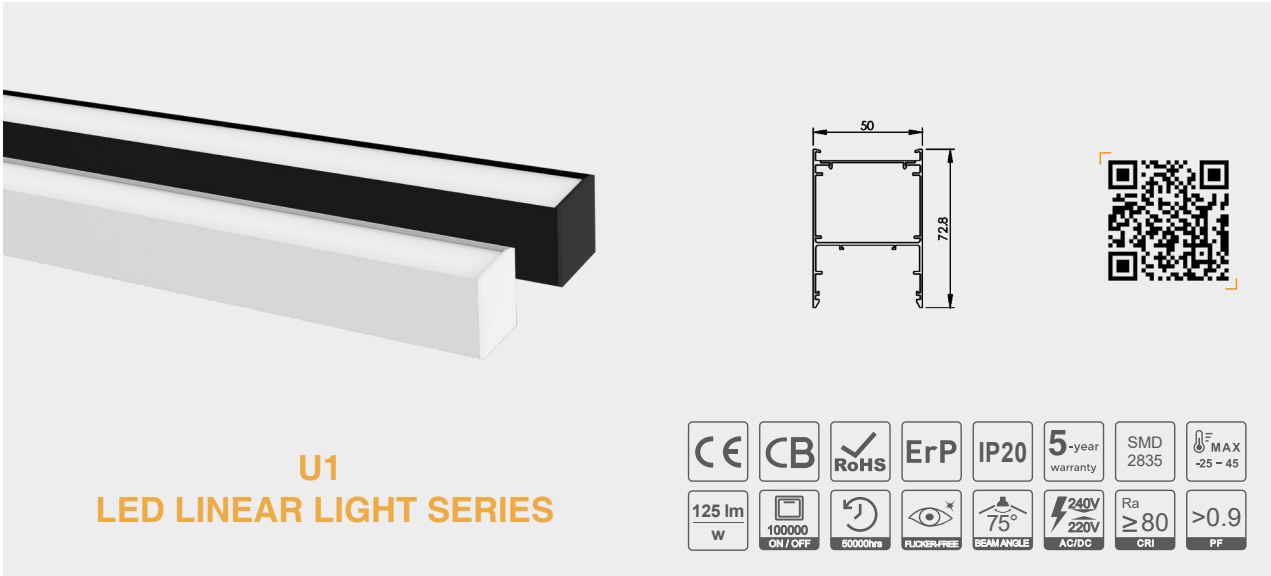

Product Code	Size (mm)	Wattage	Luminous Flux	CCT	Lampshade & Colors	Driver
LL-12-32U1-WO 840	L1200xW50xH72.8	32W	4000LM	4000K	white+Micro-Prism	BOKE on-off
LL-12-32U1-BO 840	L1200xW50xH72.8	32W	4000LM	4000K	black+Micro-Prism	BOKE on-off
LL-12-32U1-WD CCT	L1200xW50xH72.8	32W	4000LM	3000K 3500K 4000K	white+Micro-Prism	BOKE DALI
LL-12-32U1-BD CCT	L1200xW50xH72.8	32W	4000LM	3000K 3500K 4000K	black+Micro-Prism	BOKE DALI
LL-15-40U1-WO 840	L1500xW50xH72.8	40W	5000LM	4000K	white+Micro-Prism	BOKE on-off
LL-15-40U1-BO 840	L1500xW50xH72.8	40W	5000LM	4000K	black+Micro-Prism	BOKE on-off
LL-15-40U1-WD CCT	L1500xW50xH72.8	40W	5000LM	3000K 3500K 4000K	white+Micro-Prism	BOKE DALI
LL-15-40U1-BD CCT	L1500xW50xH72.8	40W	5000LM	3000K 3500K 4000K	black+Micro-Prism	BOKE DALI