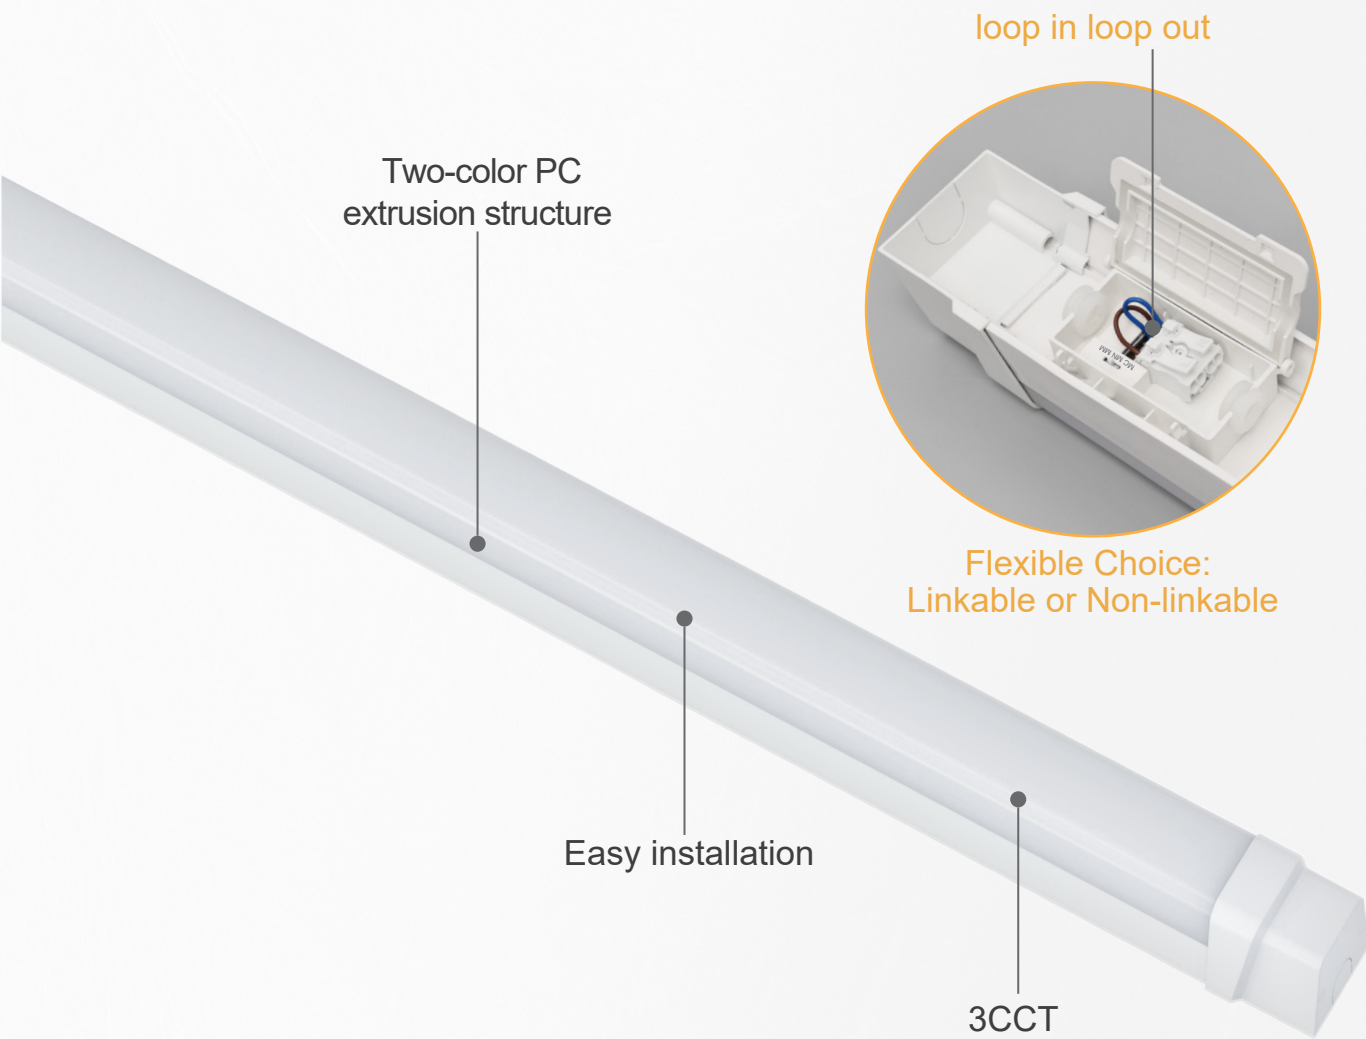

IP65 Waterproof Light