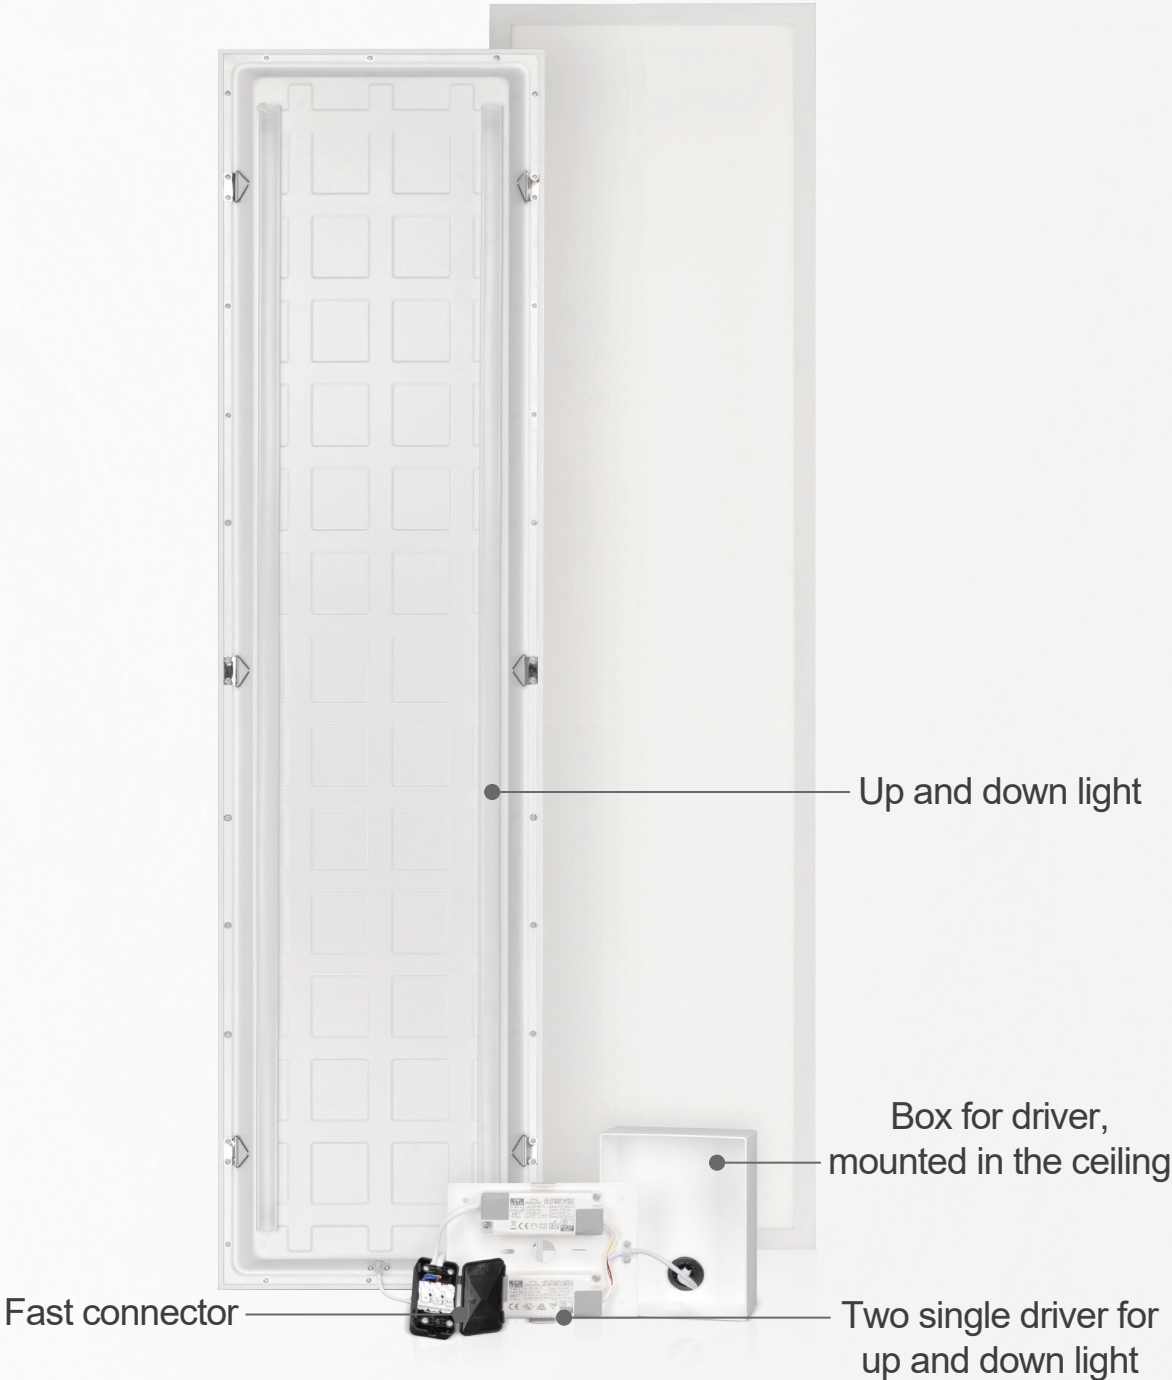

Waterproof Brass
Cable Gland

**Cost-
Effective**

Breathing Valve,
Air in and out

Internal High
efficiency driver

IP65 WATERPROOF LED PANEL LIGHT

	Product Code	Size (mm)	Wattage	Light Efficiency	Luminous Flux	UGR	Beam Angle
	BP-6060-40UIP	595×595×32	40W	120 lm/W	4800 lm	<19	90°
	BP-6262-40UIP	620×620×32	40W	120 lm/W	4800 lm	<19	90°
	BP-30120-40UIP	295×1195×32	40W	120 lm/W	4800 lm	<19	90°
	BP-6060-40IP	595×595×32	40W	120 lm/W	4800 lm	<22	110°
	BP-6262-40IP	620×620×32	40W	120 lm/W	4800 lm	<22	110°
	BP-30120-40IP	295×1195×32	40W	120 lm/W	4800 lm	<22	110°