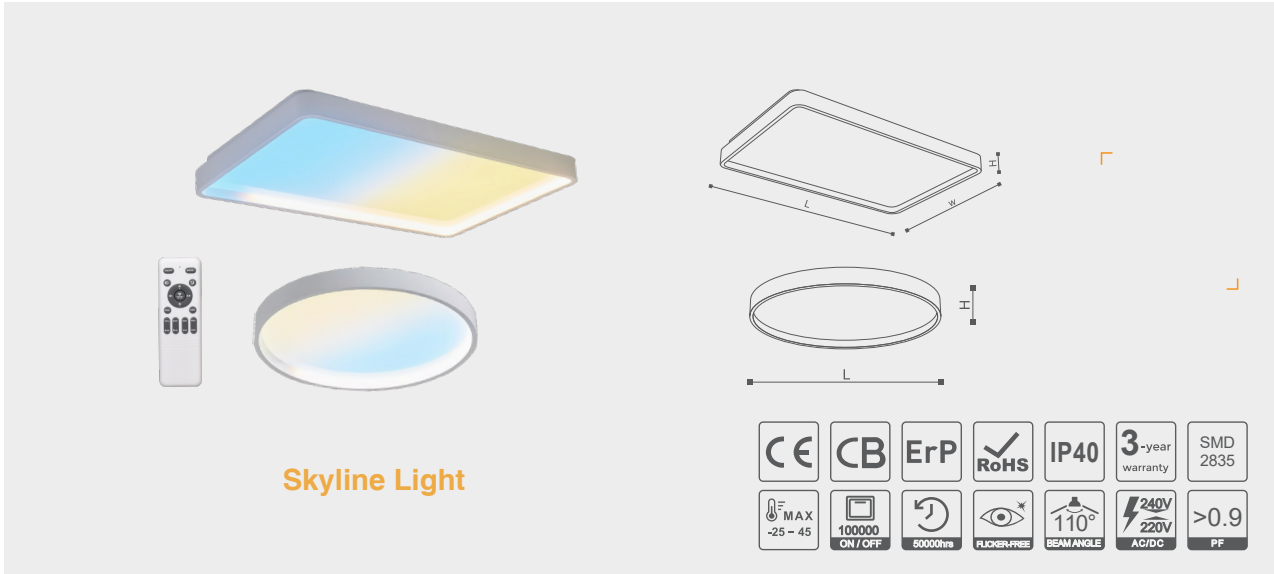

Skyline Light

Product Code	Size (mm)	Wattage	Luminous Flux	CCT	CRI	Skyline
CLS-42-60A1	Φ420*86mm	60W	3000lm	1800-12000K RGB	typ 97	YES
CLS-56-110A1	Φ560*86mm	110W	5500lm	1800-12000K RGB	typ 97	YES
CLS-42-48A2	Φ420*63mm	48W	2400lm	1800-12000K RGB	typ 97	NO
CLS-56-80A2	Φ560*63mm	80W	4000lm	1800-12000K RGB	typ 97	NO
CLS-6060-110B1	600*600*85mm	110W	5500lm	1800-12000K RGB	typ 97	YES
CLS-9060-150B1	900*600*85mm	150W	7500lm	1800-12000K RGB	typ 97	YES
CLS-5959-80B2	590*590*63mm	80W	4000lm	1800-12000K RGB	typ 97	NO
CLS-9060-120B2	890*590*63mm	120W	6000lm	1800-12000K RGB	typ 97	NO