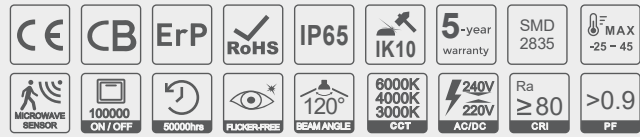

Product Code	Size (mm)	Wattage	Light Efficiency	Luminous Flux	IK/IP RATING
	M-200-10A1	Φ200x55	10W	120Lm/W	1200lm	IK10/IP65
	M-200-19A1	Φ200x55	19W	120Lm/W	2280lm	IK10/IP65
	M-260-26A1	Φ260x55	26W	120Lm/W	3120lm	IK10/IP65
	M-350-35A1	Φ350x55	35W	120Lm/W	4200lm	IK10/IP65