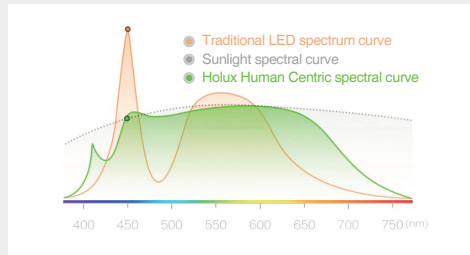

Less blue light / Full spectrum
LED Bulb Lights-GU10

CE	CB	ErP	RoHS	5-year warranty	SMD 2835	MAX -25 + 45
40000hrs	FLICKER-FREE	100° BEAM ANGLE	4000K CCT	240V/220V AC/DC	Ra ≥ 95	>0.5 PF

Product Code	Size (mm)	Wattage	Light Efficiency	Luminous Flux	Dim	driver
GU10	50*57	4.7W	100lm/W	470lm	GU10	IC