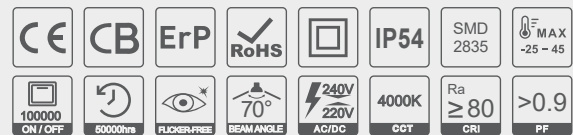

Product Code	Size (mm)	Cutout (mm)	Wattage	Light Efficiency	Lumen
	DLS-3-10W	Φ95*48	Φ75-85	10w	140Lm/W	1400Lm
	DLS-4-15W	Φ110*53.5	Φ90-100	15w	140Lm/W	2100Lm
	DLS-5-18W	Φ135*61	Φ110-125	18w	160Lm/W	2880Lm
	DLS-6-25W	Φ175*69.5	Φ140-165	25w	160Lm/W	4000Lm
	DLS-7-35W	Φ195*74	Φ160-185	35w	160Lm/W	5600Lm