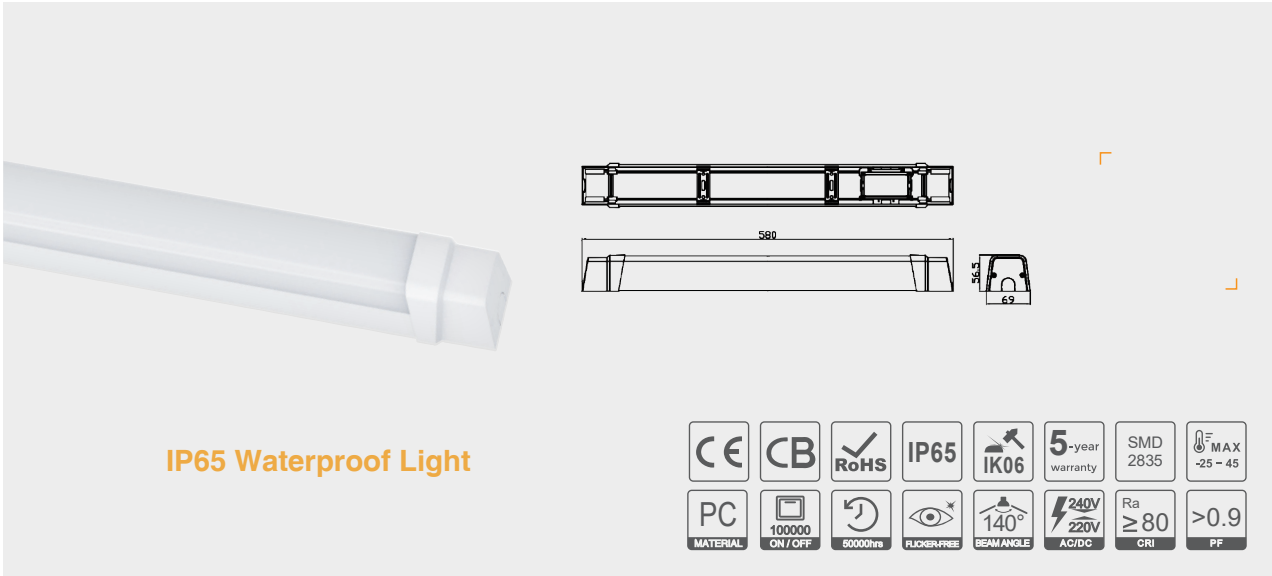

IP65 Waterproof Light

Product Code	Size (mm)	Wattage	Light Efficiency	Luminous Flux	3CCT	Linkable
TP-06-18C4	L600*W69*H56.5	18W	140lm/W	2520lm	3000-4000-6500K	optional
TP-12-36C4	L1160*W69*H56.5	36W	140lm/W	5040lm	3000-4000-6500K	optional
TP-15-50C4	L1460*W69*H56.5	50W	140lm/W	7000lm	3000-4000-6500K	optional