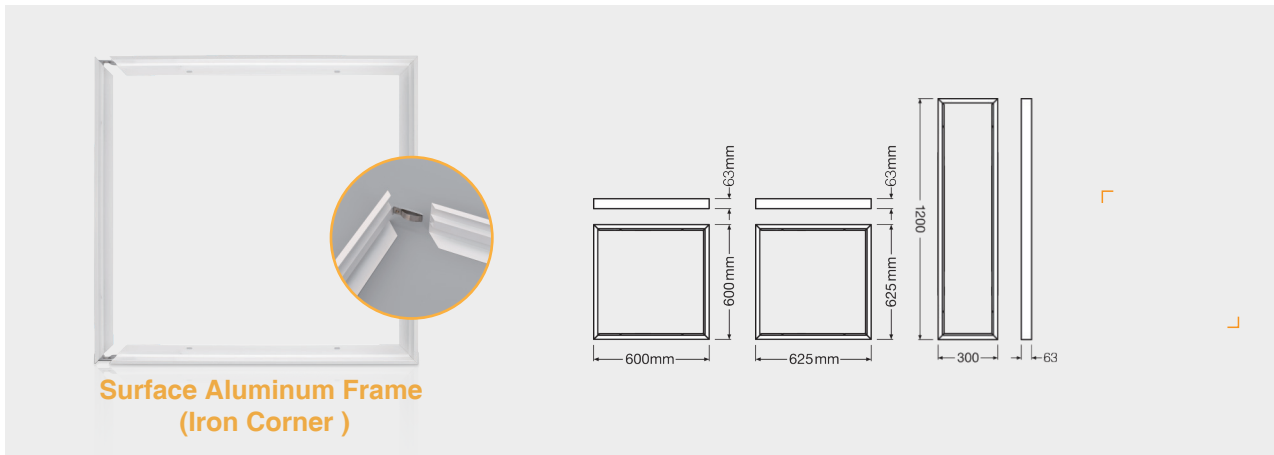

**Surface Aluminum Frame
(Iron Corner)**

Model	MF-6060-63A	MF-6262-63A	MF-30120-63A
Size	600*600*63mm	625*625*63mm	300*1200*63mm