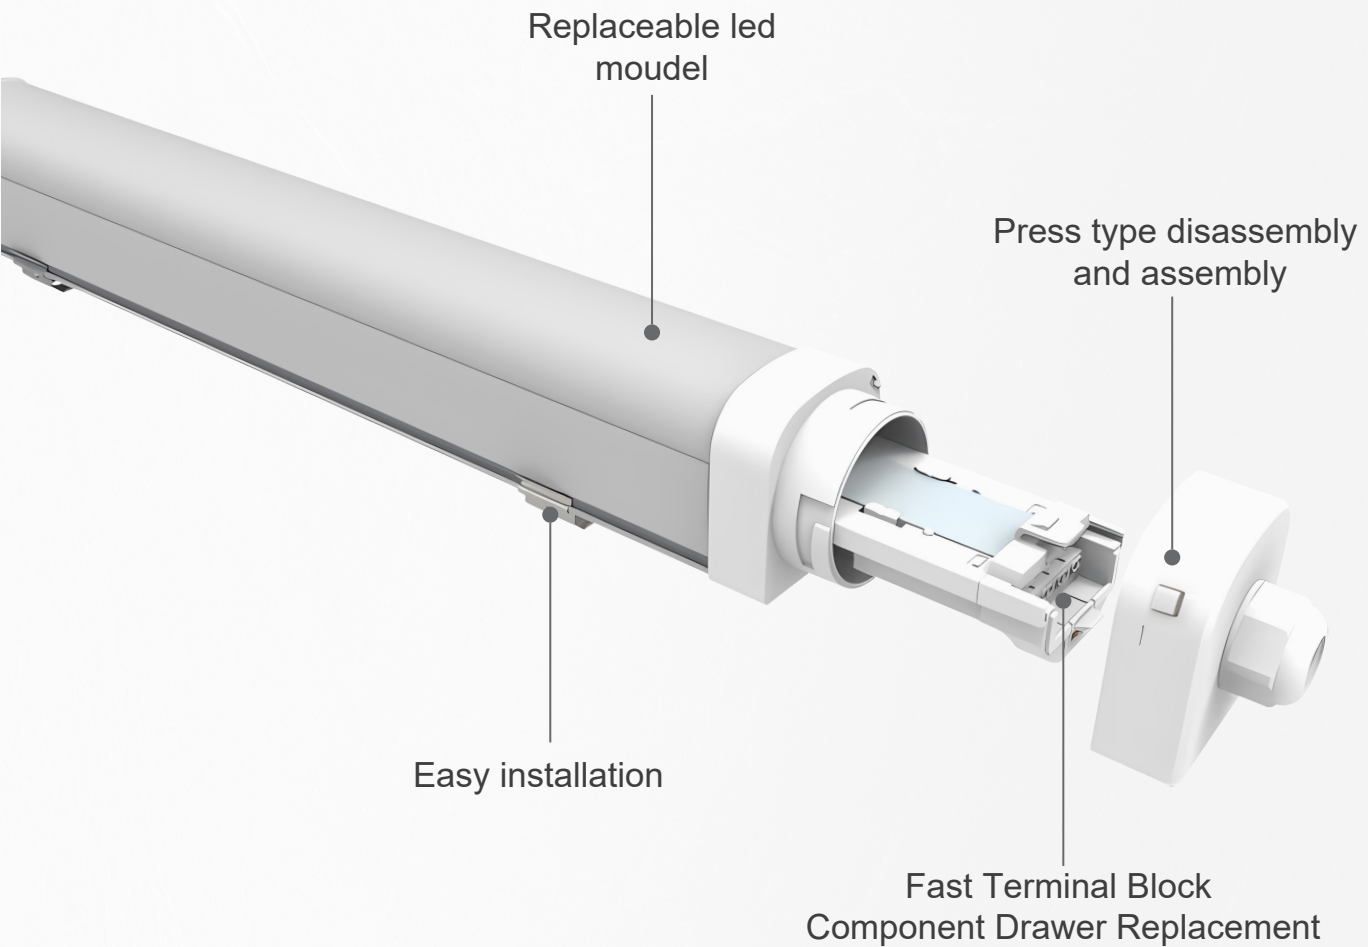

160lm/W IP65 LED Waterproof Light