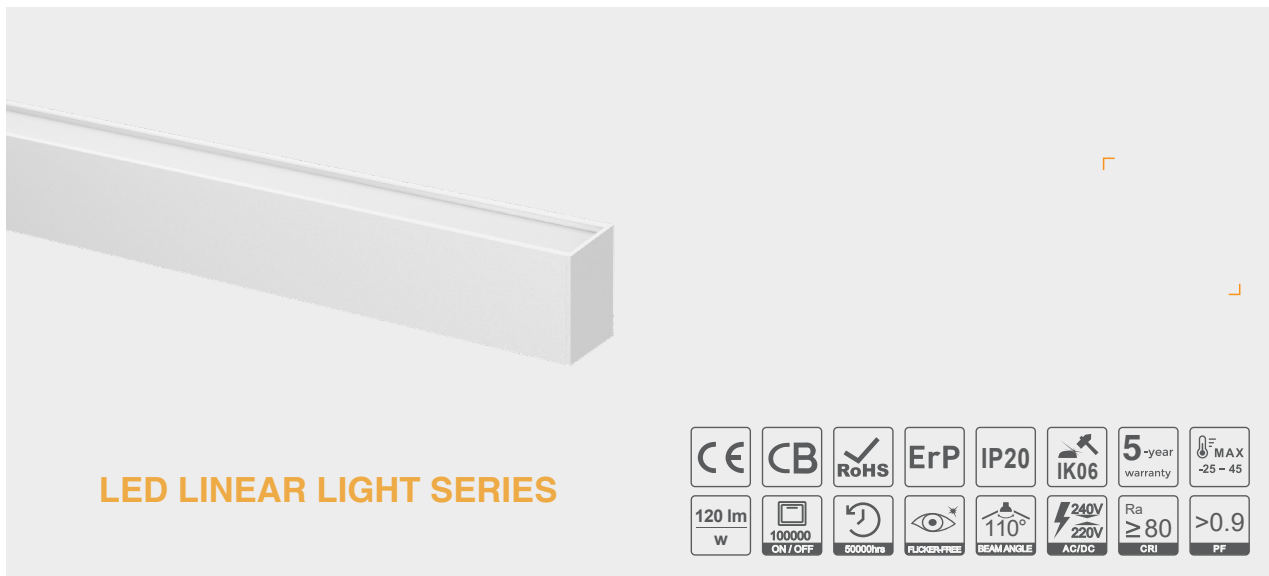

Product Code	Size (mm)	Wattage	Luminous Flux	CCT	Lampshade & Colors
LL-12-30A2-WO-840	L1200xW35xH70	30w	3600lm	4000K	white+Haze diffuser
LL-12-40A2-WO-840	L1200xW35xH70	40w	4800lm	4000K	white+Haze diffuser
LL-15-30A2-WO-840	L1500xW35xH70	30w	3600lm	4000K	white+Haze diffuser
LL-15-40A2-WO-840	L1500xW35xH70	40w	4800lm	4000K	white+Haze diffuser