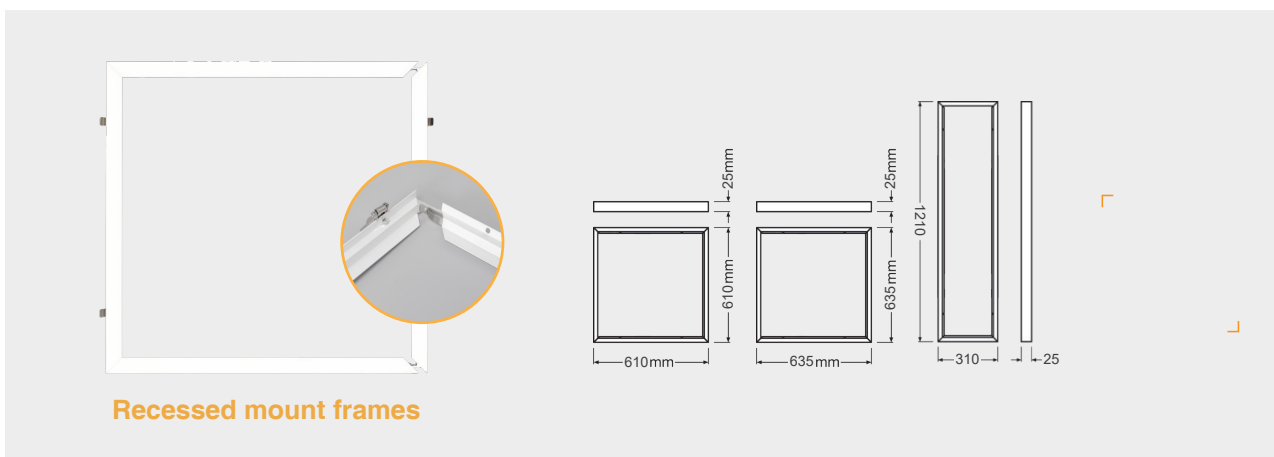

Recessed mount frames

Model	RMF-6060-25A	RMF-6262-25A	RMF-30120-25A
Size	610*610*25mm	635*635*25mm	310*1210*25mm