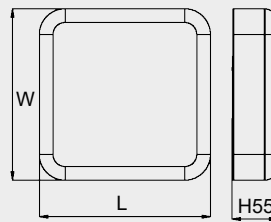

Product Code	Size (mm)	Wattage	Light Efficiency	Luminous Flux	IK/IP RATING
	M-200-10A2	200x200x55	10W	120Lm/W	1200lm	IK10/IP65
	M-200-19A2	200x200x55	19W	120Lm/W	2280lm	IK10/IP65
	M-260-26A2	260x260x55	26W	120Lm/W	3120lm	IK10/IP65
	M-350-35A2	350x350x55	35W	120Lm/W	4200lm	IK10/IP65