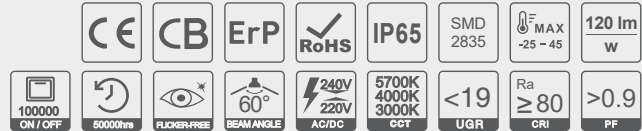

Product code	Size (mm)	Wattage	Luminous Flux	Driver	Colors
DLM1-125-14A1	Φ86*125	14W	1512/1680/1596 lm	On-off	White/Black
DLM1-136-ADP3C	Φ136*150	14W 20W	1512/1680/1596 lm 2160/2400/2280 lm	On-off	White/Black
DLM1-136-ADT8	Φ184*164	28W 40W	3024/3360/3192 lm 4320/4800/4560 lm	DT8 DALI	White/Black
DLM1-184-ADP3C	Φ184*164	28W 40W	3024/3360/3192 lm 4320/4800/4560 lm	On-off	White/Black
DLM1-184-ADT8	Φ184*164	28W 40W	3024/3360/3192 lm 4320/4800/4560 lm	DT8 DALI	White/Black