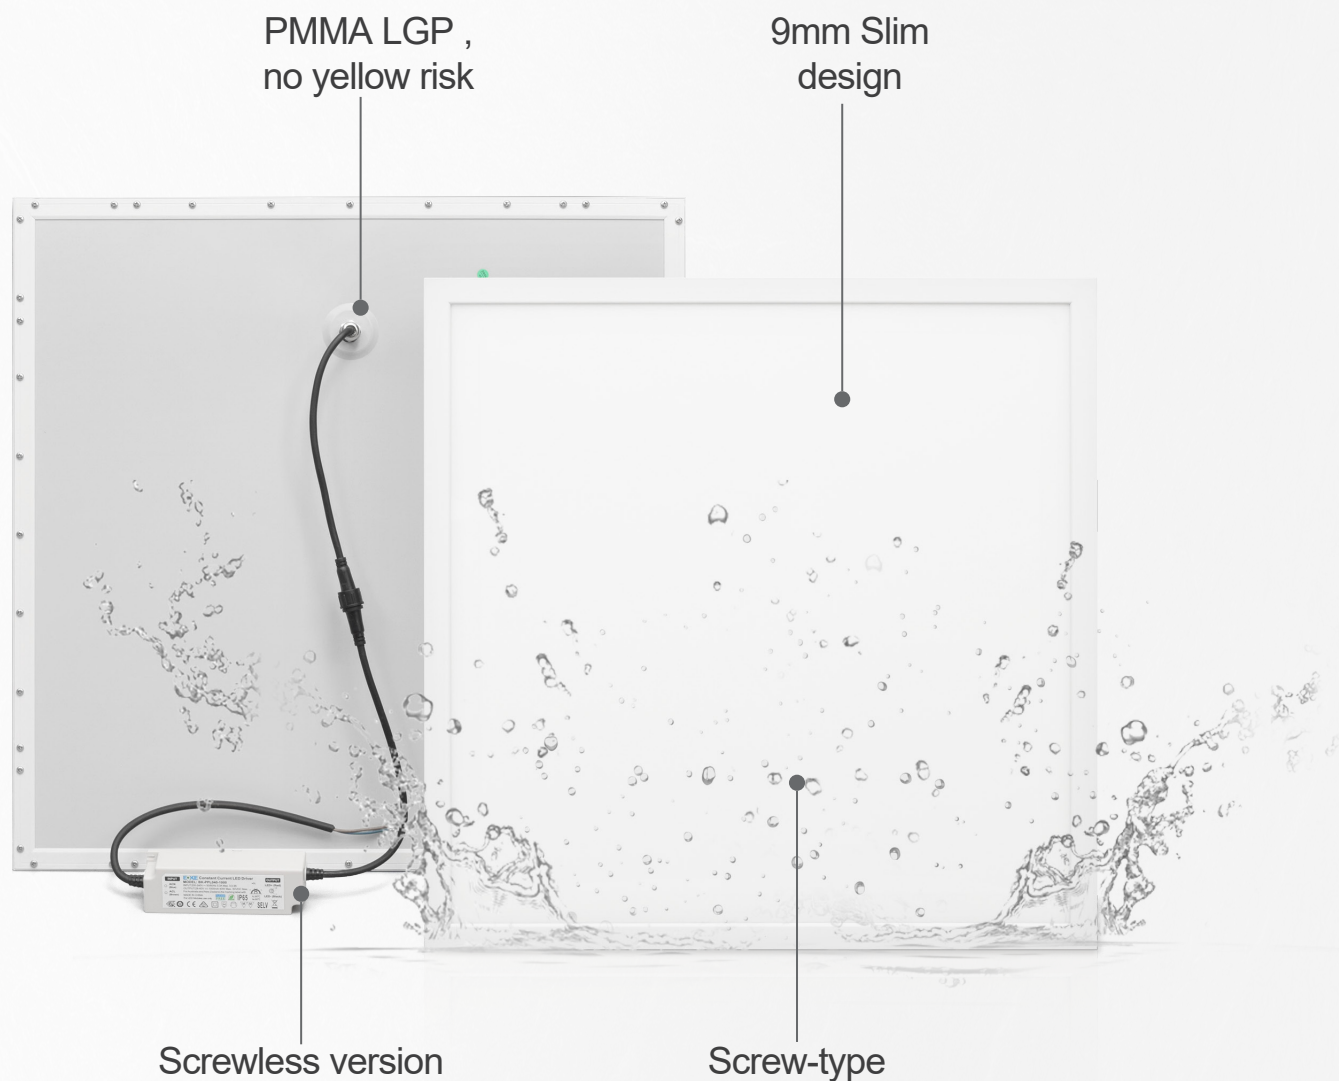

IP65 SIDE-EMITTING LED PANEL LIGHT