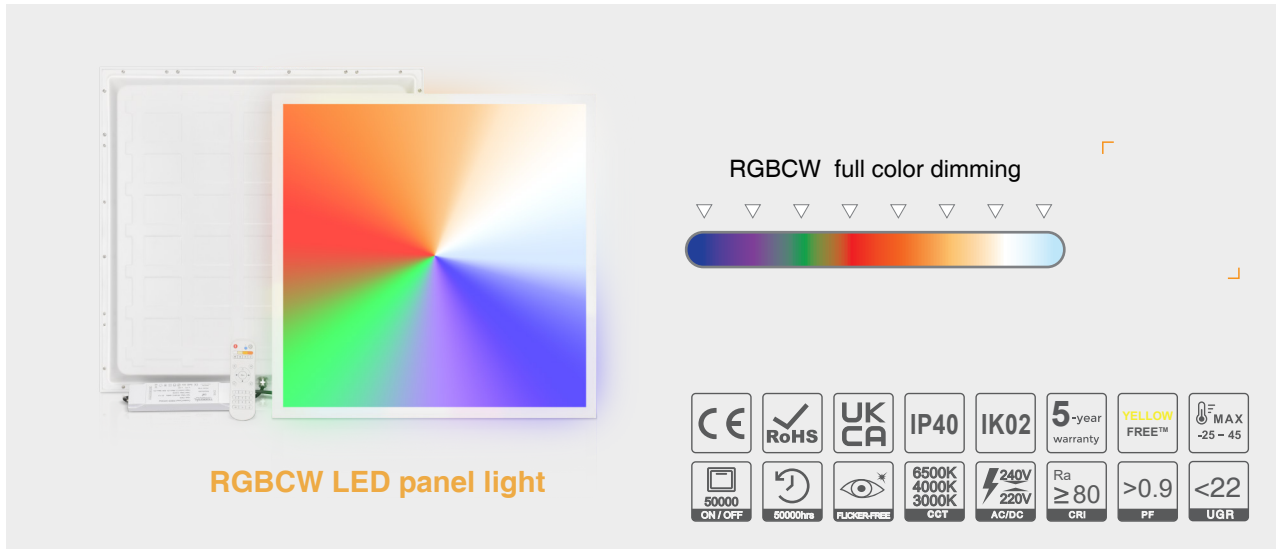

CE	RoHS	UK CA	IP20	IK02	5-year warranty	YELLOW FREE™	SMD 2835	θ _F MAX -25 - 45
100 lm/w	50000 ON / OFF	50000hrs	FLICKER-FREE	6500K 4000K CCT	240V 200V AC/DC	Ra ≥ 80 CRI	>0.9 PF	

Product Code	Size (mm)	Wattage	Luminous Flux	UGR	Beam Angle	Version
 SPL-30150-40U1	300*1500*30	40W	4000lm	<19	90°	Side-emitting
 SPL-30150-40U2	300*1500*30	40W	4000lm	<19	90°	Backlit

Slim Smart setting by App+BLE
or remote container design

Intelligent color
mixing function

TIGIDIGITAL

MIBOXER® | Mi·Light
Subordinate New Brand

RGBCW full color dimming

**RGBCW
LED PANEL LIGHT**

RGBCW LED panel light