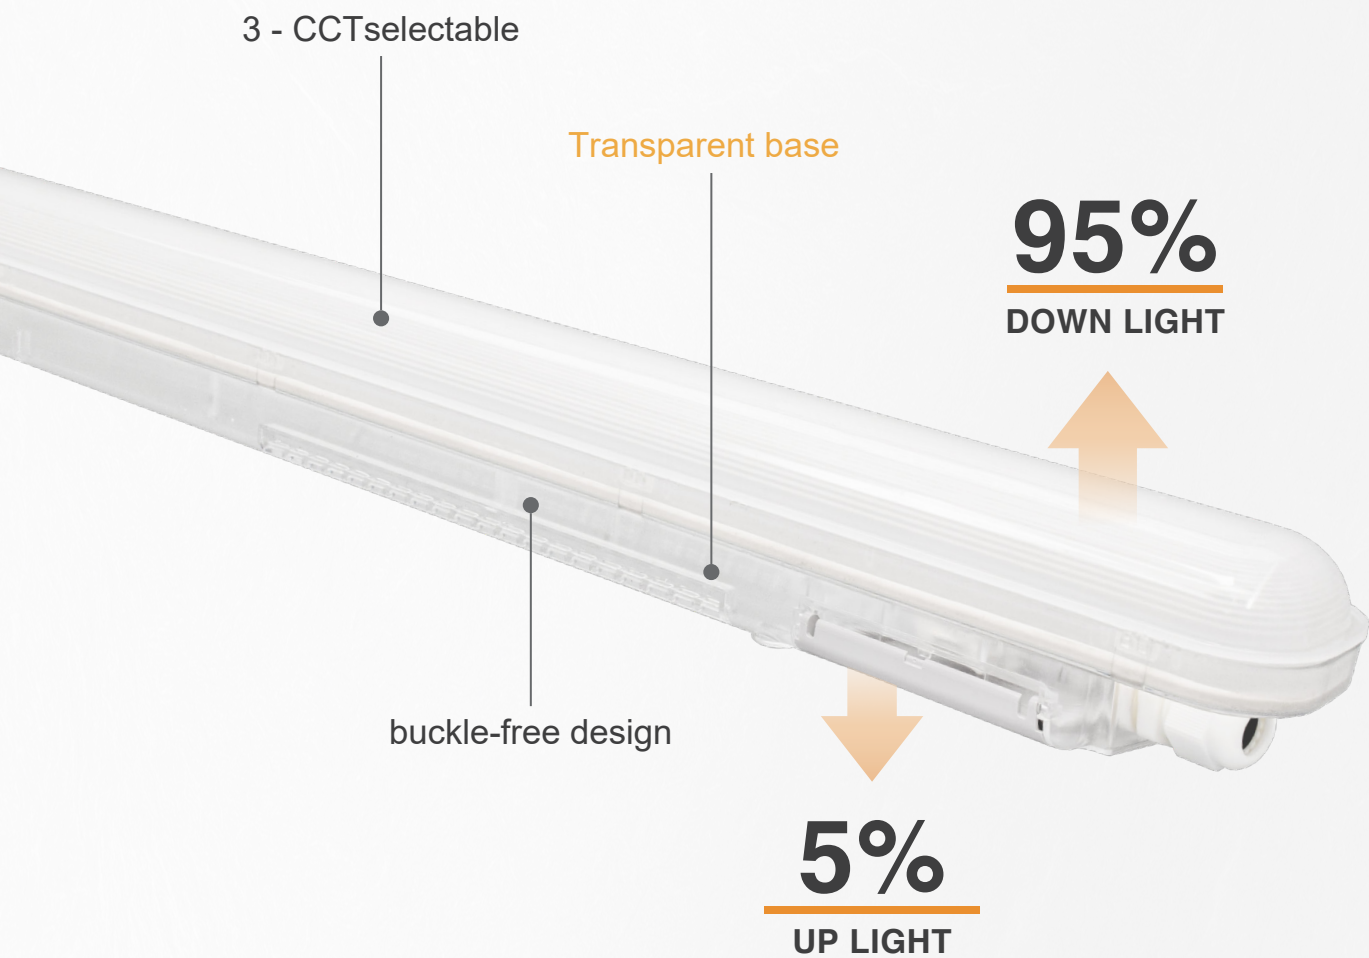

Transparent base LED Waterproof Light