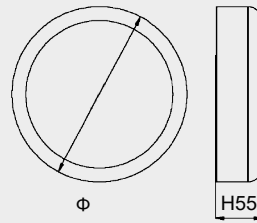

Product Code	Size (mm)	Wattage	Light Efficiency	Luminous Flux	IK/IP RATING
	M-200-10A1	Φ200x55	10W	120Lm/W	1200lm	IK10/IP65
	M-200-19A1	Φ200x55	19W	120Lm/W	2280lm	IK10/IP65
	M-260-26A1	Φ260x55	26W	120Lm/W	3120lm	IK10/IP65
	M-350-35A1	Φ350x55	35W	120Lm/W	4200lm	IK10/IP65