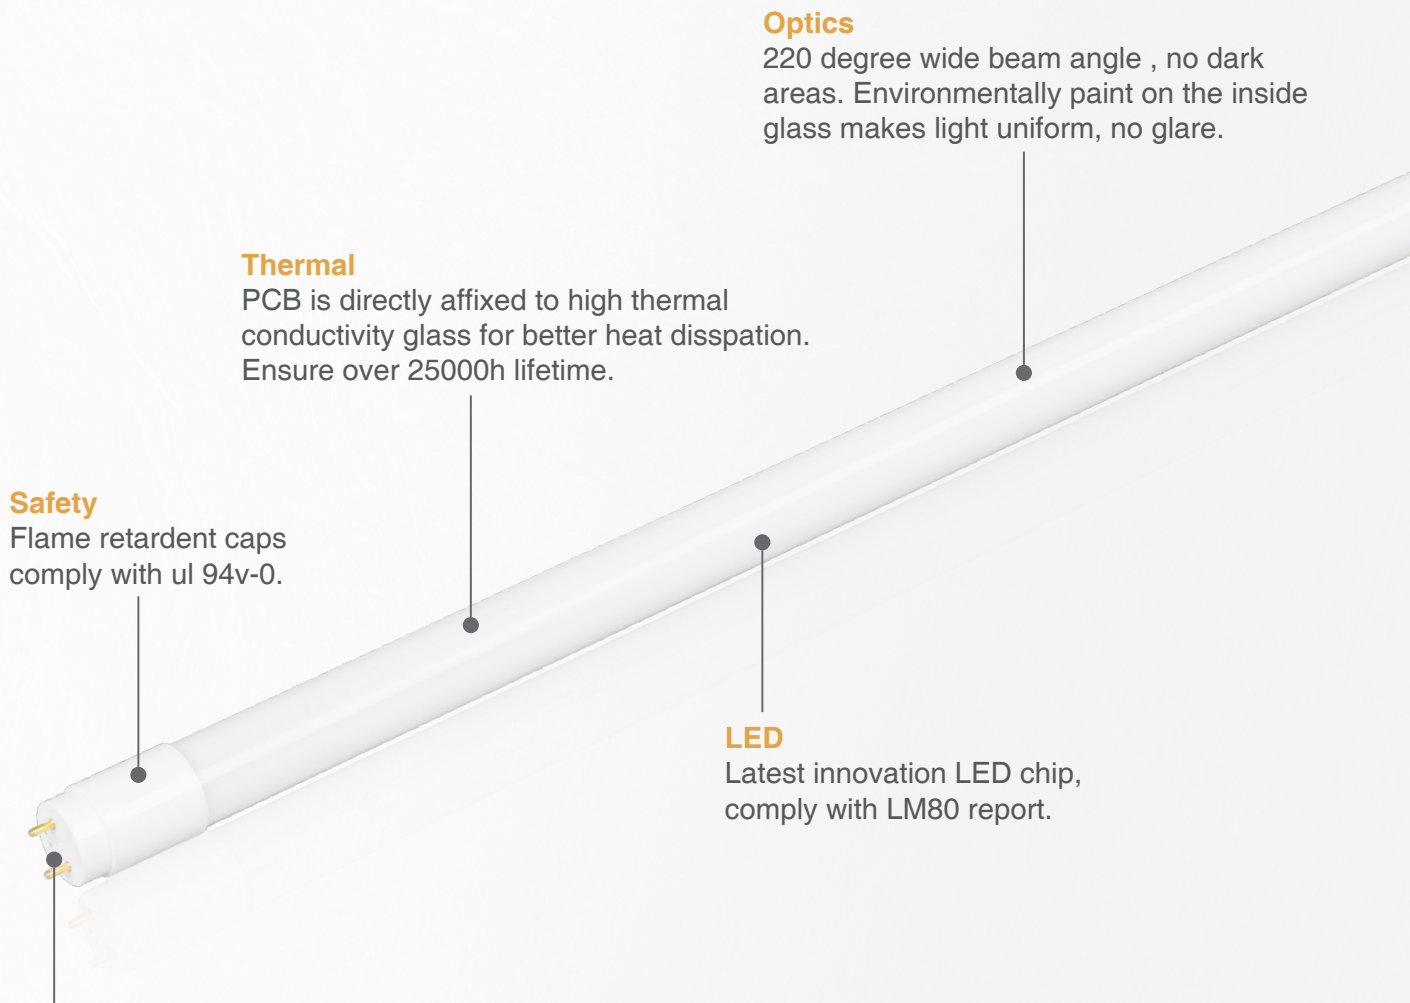

LED DRIVER:Emergency

STREAMER
IFR18650-1500

merrytek
KE026 HB SRIES

LED Panel Mounting Parts

spring buckle

Y-shaped hanging rope

Safety

Flame retardant caps comply with UL 94V-0.

Thermal

PCB is directly affixed to high thermal conductivity glass for better heat dissipation. Ensure over 25000h lifetime.

Optics

220 degree wide beam angle, no dark areas. Environmentally paint on the inside glass makes light uniform, no glare.