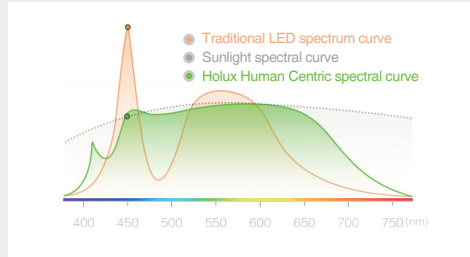

Less blue light / Full spectrum
LED Bulb Lights-C37

CE	CB	ErP	RoHS	5-year warranty	SMD 2835	MAX -25 + 45
40000hrs	FLICKER-FREE	180° BEAM ANGLE	4000K CCT	240V/220V AC/DC	Ra ≥ 95	>0.5 PF

Product Code	Size (mm)	Wattage	Light Efficiency	Luminous Flux	Dim	driver
C37 E14	35*103	4.3W	110lm/W	470lm	E14	IC