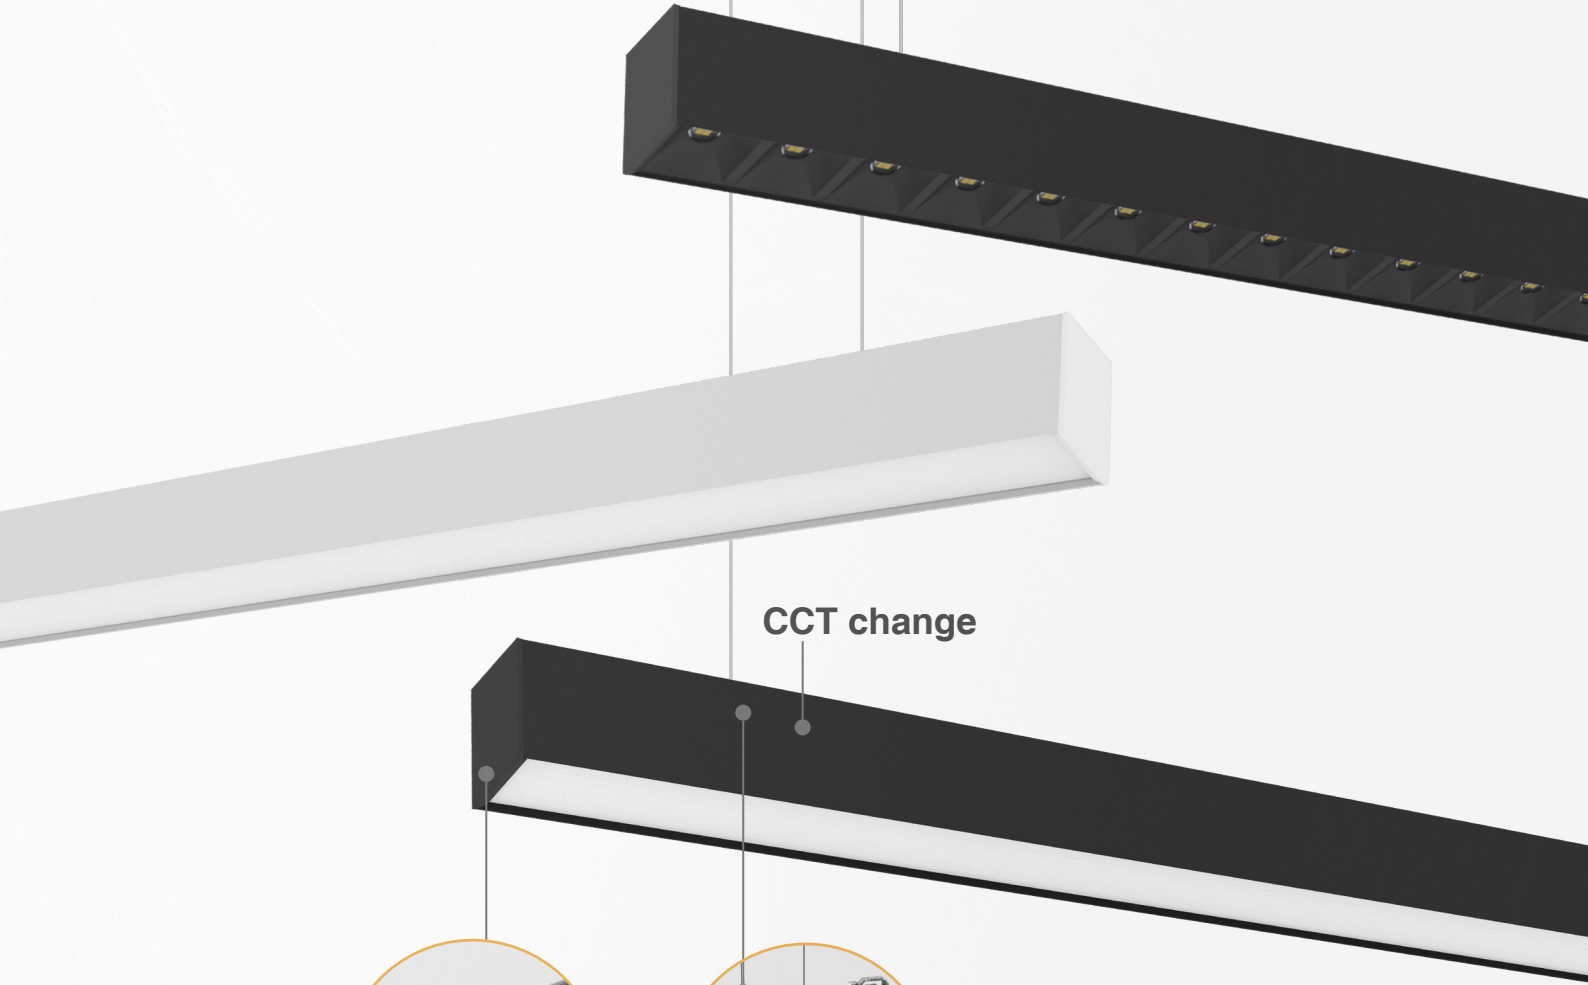

Product Code	Size (mm)	Wattage	Luminous Flux	Beam Angle
LF-384-200A1-3CCT	384x353x59	200-150-120W	30000-22500-18000 lm	30/60/90/120
LF-333-100A1-3CCT	333x302x59	100-80-60W	15000-12000-9000 lm	30/60/90/120