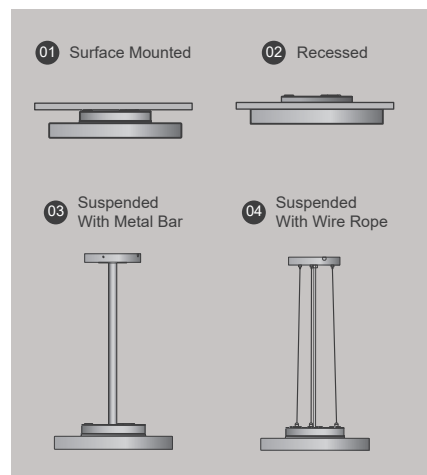

Optional

LED CEILING LIGHT

Product Code	Size (mm)	Wattage	Light Efficiency	Luminous Flux	3CCT
AG F C6400-AM	Φ400*86	30W	100lm/W	3150lm/3300lm/3240lm	3000K/4000K/5700K
		40W	100lm/W	4000lm/4200lm/4120lm	
AG F C6600-AM	Φ600*86	40W	100lm/W	4200lm/4600lm/4400lm	3000K/4000K/5700K
		60W	100lm/W	6000lm/6300lm/6180lm	
AG F C6800-AM	Φ800*86	60W	100lm/W	6300lm/6600lm/6480lm	3000K/4000K/5700K
		80W	100lm/W	8000lm/8400lm/8240lm	