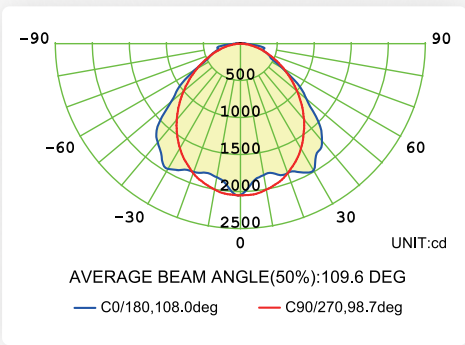

Anti-glare IP66 IK08 Tri-proof light