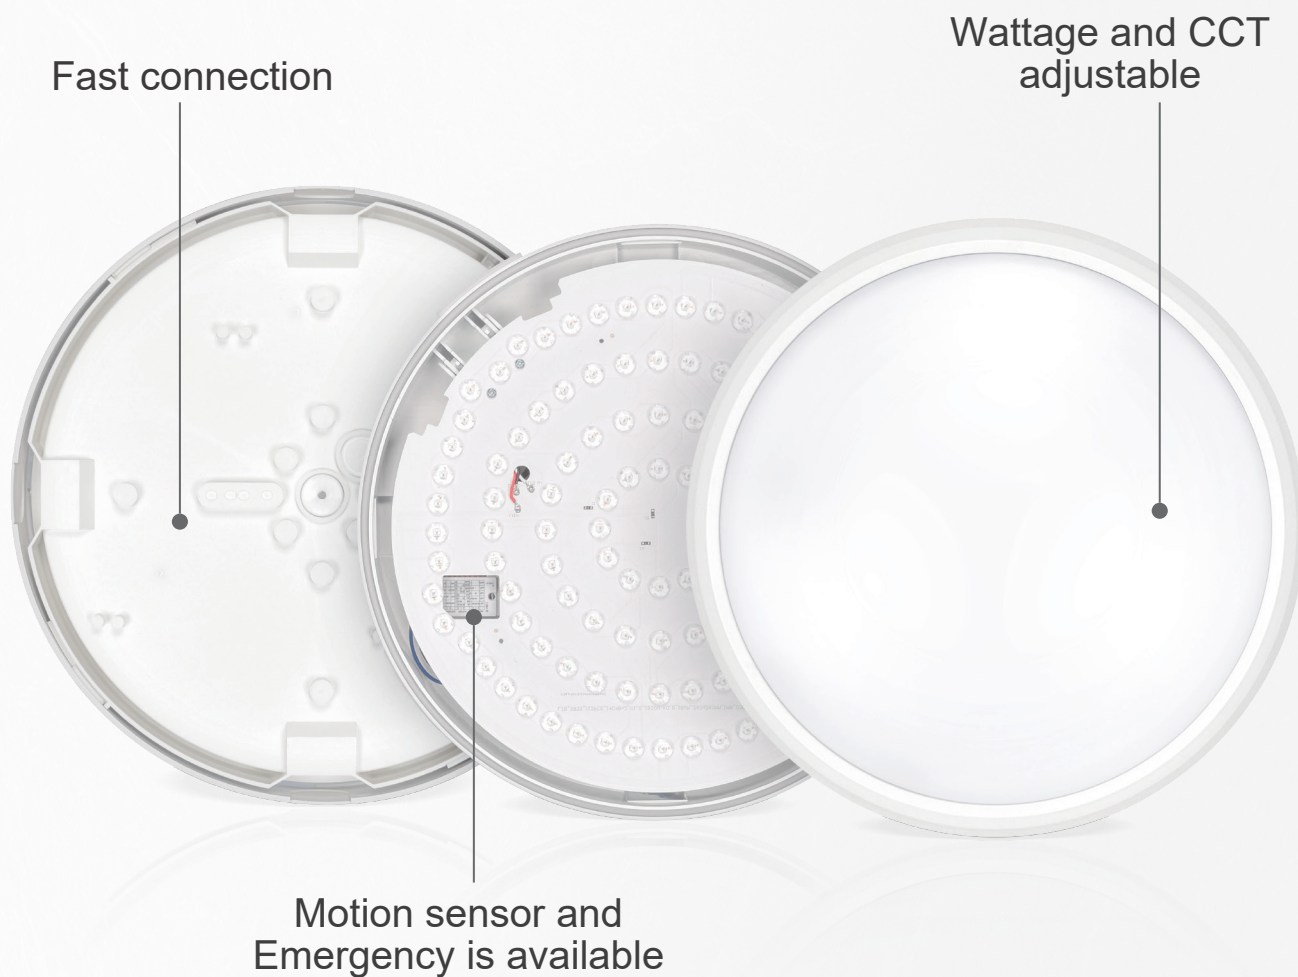

IP65 IK10 LED CEILING LIGHT