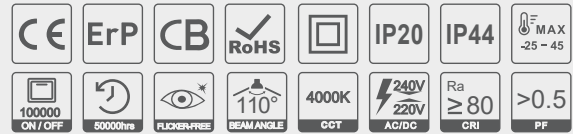

Product Code	Size (mm)	Cutout (mm)	Wattage	Light Efficiency	Lumen	UGR	IP RATING
	DL-3-3C1	Φ85x15	Φ75	3W	80lm/W	240 lm	<22/<19	IP20/IP44
	DL-4-6C1	Φ120x15	Φ105	6W	80lm/W	480 lm	<22/<19	IP20/IP44
	DL-5-9C1	Φ145x15	Φ130	9W	80lm/W	720 lm	<22/<19	IP20/IP44
	DL-6-12C1	Φ170x15	Φ155	12W	100lm/W	1200 lm	<22/<19	IP20/IP44
	DL-7-15C1	Φ200x15	Φ175	15W	100lm/W	1500 lm	<22/<19	IP20/IP44
	DL-8-18C1	Φ225x15	Φ210	18W	120lm/W	2160 lm	<22/<19	IP20/IP44
	DL-10-24C1	Φ300x15	Φ280	24W	120lm/W	2880 lm	<22/<19	IP20/IP44
	DL-8-18B1	Φ225x15	Φ210	18W	140lm/W	2520 lm	<22/<19	IP20/IP44
	DL-10-24B1	Φ300x15	Φ280	24W	140lm/W	3360 lm	<22/<19	IP20/IP44