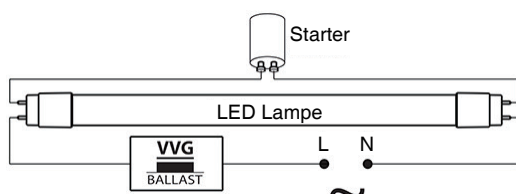

T8 LED Glass Tube

- 3-year warranty
- SMD 2835
- GLASS
- 50000 ON/OFF
- 30000hrs
- IP20
- 6500K CCT
- 240V AC/DC
- Ra ≥ 80
- >0.9 PF
- 220° BEAM ANGLE

	Product Code	Size (mm)	Wattage	Light Efficiency	Luminous Flux
	T8-L12-12A2	Φ26×1212	12W	210 lm/W	2520 lm
	T8-L15-17A2	Φ26×1512	16W	210 lm/W	3360 lm
	T8-L06-09B2	Φ26×602	9W	175 lm/W	1575 lm
	T8-L12-15B2	Φ26×1212	15W	185 lm/W	2775 lm
	T8-L15-20B2	Φ26×1512	20W	185 lm/W	3700 lm
	T8-L06-7.5C2	Φ26×602	9W	160 lm/W	1440 lm
	T8-L12-15C2	Φ26×1212	15W	160 lm/W	2400 lm
	T8-L15-20C2	Φ26×1512	20W	160 lm/W	3200 lm

T8 LED Glass Tube

- 3-year warranty
- SMD 2835
- GLASS
- 50000 ON/OFF
- 30000hrs
- IP20
- 6500K CCT
- 240V AC/DC
- Ra ≥ 80
- >0.5 PF
- 220° BEAM ANGLE

	Product Code	Size (mm)	Wattage	Light Efficiency	Luminous Flux
	T8-L06-09D1	Φ26×602	9W	135 lm/W	1215 lm
	T8-L12-18D1	Φ26×1212	18W	135 lm/W	2430 lm
	T8-L15-22D1	Φ26×1512	22W	135 lm/W	2970 lm
	T8-L06-09E1	Φ26×602	9W	110 lm/W	990 lm
	T8-L12-18E1	Φ26×1212	18W	110 lm/W	1980 lm
	T8-L15-22E1	Φ26×1512	22W	110 lm/W	2420 lm

Single Power End