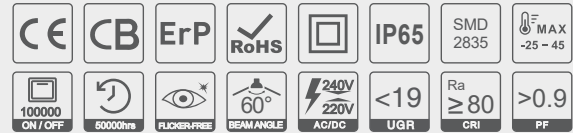

Product Code	Size (mm)	Wattage	Light Efficiency	Lumen	CCT
	DLC-6-12C1	Φ165*60	12W	150Lm/W	1800LM	4000K
	DLC-8-24C1	Φ220*66.5	24W	150Lm/W	3600LM	4000K
	DLC-4-7C2	Φ110*50	7W	110Lm/W	770LM	4000K
	DLC-5-7C2	Φ140*55	7W	120Lm/W	840LM	4000K
	DLC-6-15C2	Φ165*60	15W	120Lm/W	1800LM	4000K
	DLC-8-28C2	Φ220*66.5	28W	120Lm/W	3360LM	4000K
	DLC-6-15C2-3CCT	Φ165*60	15W	120Lm/W	1800LM	3000-4000-5700K
	DLC-8-28C2-3CCT	Φ220*66.5	28W	120Lm/W	3360LM	3000-4000-5700K