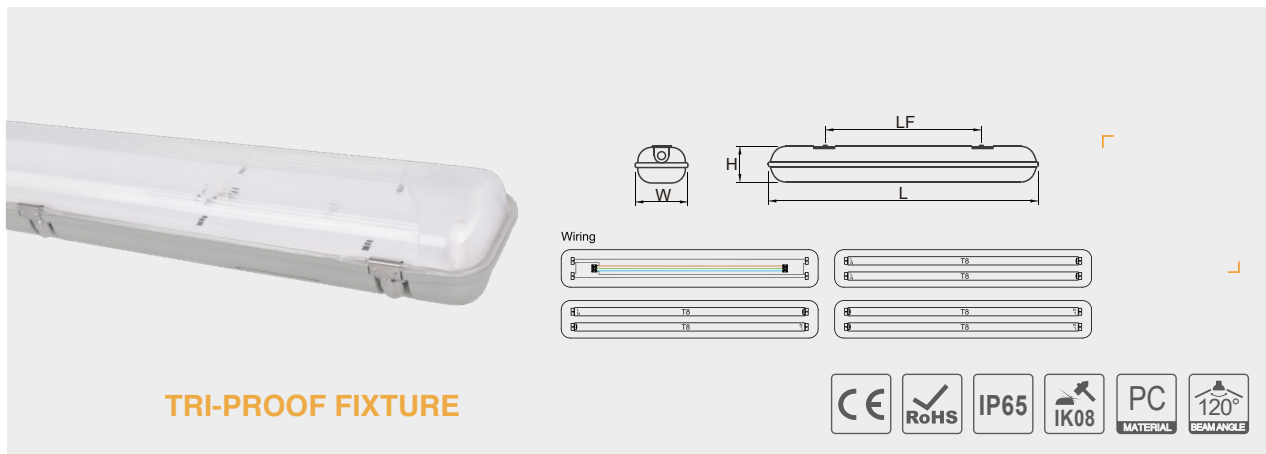

TRI-PROOF FIXTURE

Product Code	Size (mm) (L*W*H*LF)	Number of light sources	Lamp holder	Linkable	Material			
					Base	Cover	Reflector	Clips
TP-118K	650*82*86*350	1	G13	Yes	PC	PC	Power coated steel	Stainless steel
TP-136K	1260*82*86*900	1	G13	Yes	PC	PC	Power coated steel	Stainless steel
TP-158K	1560*82*86*1200	1	G13	Yes	PC	PC	Power coated steel	Stainless steel
TP-218K	650*127*86*350	2	G13	Yes	PC	PC	Power coated steel	Stainless steel
TP-236K	1260*127*86*900	2	G13	Yes	PC	PC	Power coated steel	Stainless steel
TP-258K	1560*127*86*1200	2	G13	Yes	PC	PC	Power coated steel	Stainless steel