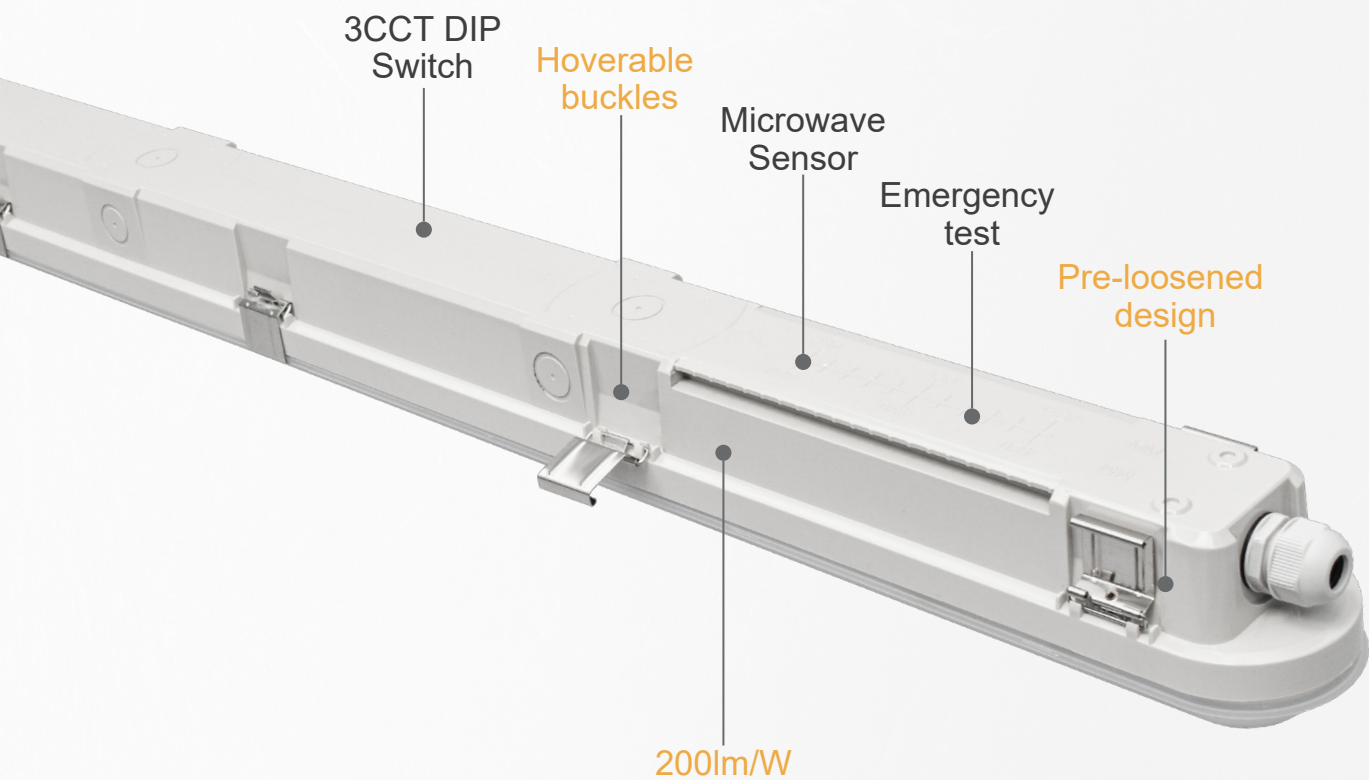

IP66 LED Waterproof Light