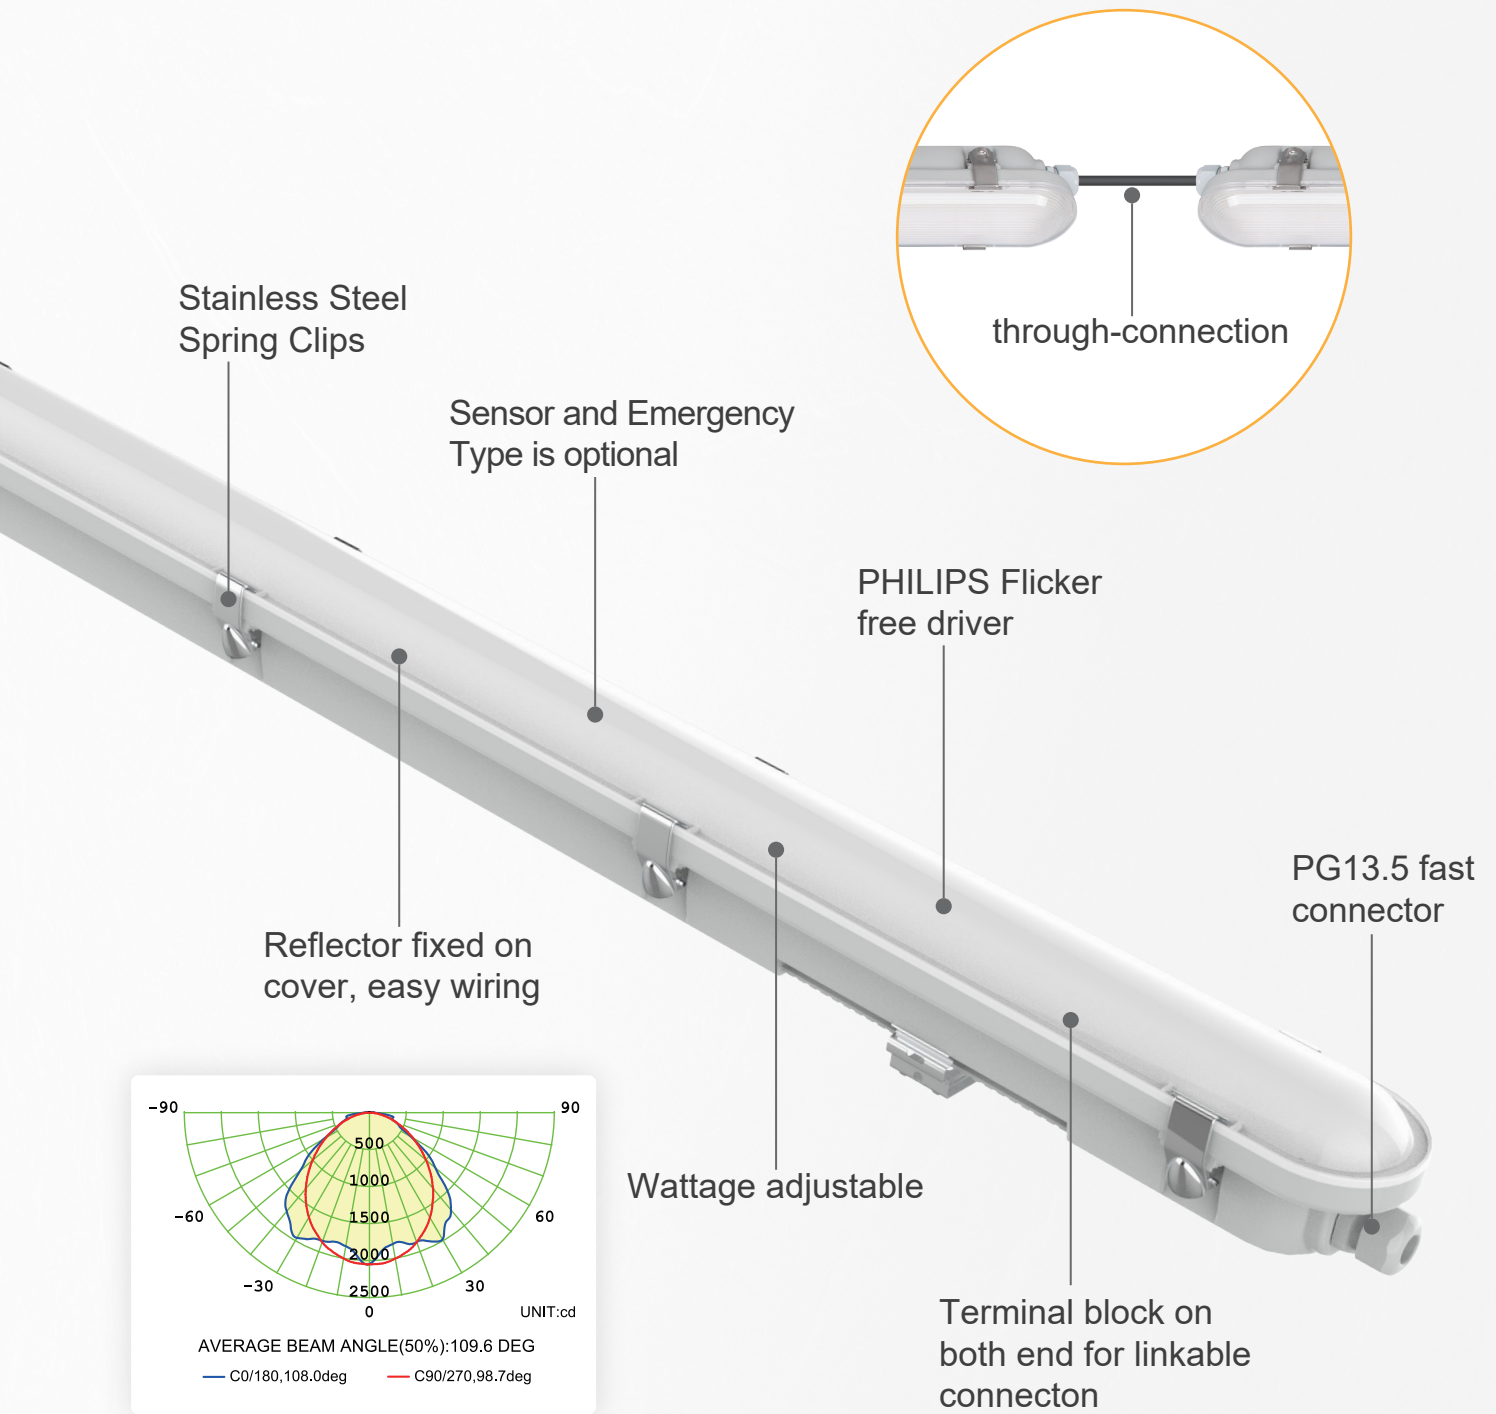

Anti-glare IP66 IK08 Tri-proof light