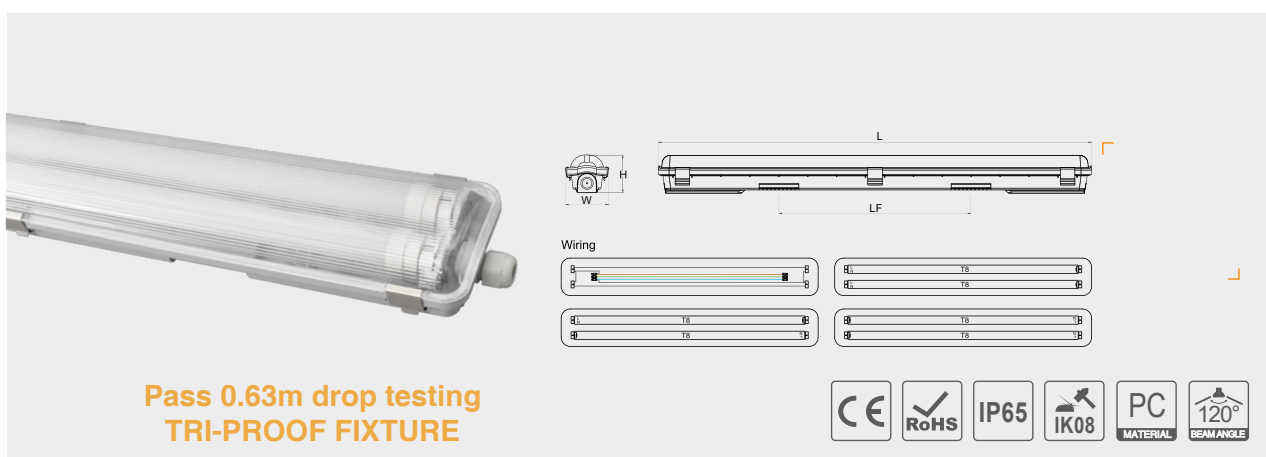

Pass 0.63m drop testing TRI-PROOF FIXTURE

Product Code	Size (mm) (L*W*H*LF)	Number of light sources	Lamp holder	Linkable	Material			
					Base	Cover	Reflector	Clips
TP-118XL	655*65*57*290	1	G13	Yes	ABS	PC	Power coated steel	Stainless steel
TP-136XL	1265*65*57*900	1	G13	Yes	ABS	PC	Power coated steel	Stainless steel
TP-158XL	1565*65*57*1200	1	G13	Yes	ABS	PC	Power coated steel	Stainless steel
TP-218XL	655*103*57*290	2	G13	Yes	ABS	PC	Power coated steel	Stainless steel
TP-236XL	1265*103*57*900	2	G13	Yes	ABS	PC	Power coated steel	Stainless steel
TP-258XL	1565*103*57*1200	2	G13	Yes	ABS	PC	Power coated steel	Stainless steel