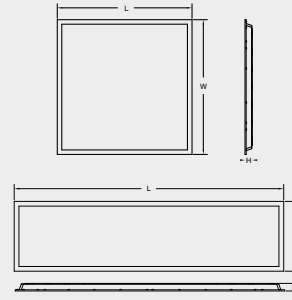

SLIM BACKLIT PANEL LIGHT

	Product Code	Size (mm)	Wattage	Light Efficiency	Luminous Flux	UGR
	BP-6060-40A1	595×595×28	40W	100lm/w	4000lm	<22
	BP-6262-40A1	620×620×30	40W	100lm/w	4000lm	<22
	BP-30120-40A1	295×1195×30	40W	100lm/w	4000lm	<22
	BP-3030-24A1	295*295*32	24W	120lm/w	2800lm	<22
	BP-3060-24A1	295*595*32	24W	120lm/w	2800lm	<22
	BP-6060-36A1	595×595×28	36W	120lm/w	4320lm	<22
	BP-6262-36A1	620×620×30	36W	120lm/w	4320lm	<22
	BP-30120-36A1	295×1195×30	36W	120lm/w	4320lm	<22
	BP-60120-50A1	595*1195*32	50W	120lm/w	6000lm	<22
	BP-6060-34A1	595×595×28	34W	140lm/W	4760lm	<22
	BP-6262-34A1	620×620×30	34W	140lm/W	4760lm	<22
	BP-30120-34A1	295×1195×30	34W	140lm/W	4760lm	<22
	BP-6060-30A1	595×595×28	30W	160lm/W	4800lm	<22
	BP-6262-30A1	620×620×30	30W	160lm/W	4800lm	<22
	BP-30120-30A1	295×1195×30	30W	160lm/W	4800lm	<22
	BP-6060-25A1	595×595×28	25W	180lm/W	4500lm	<22
	BP-6262-25A1	620×620×30	25W	180lm/W	4500lm	<22
	BP-30120-25A1	295×1195×30	25W	180lm/W	4500lm	<22
	BP-6060-24A1	595×595×30	24W	200lm/W	4800lm	<22
	BP-6262-24A1	620×620×30	24W	200lm/W	4800lm	<22
	BP-30120-24A1	295×1195×30	24W	200lm/W	4800lm	<22