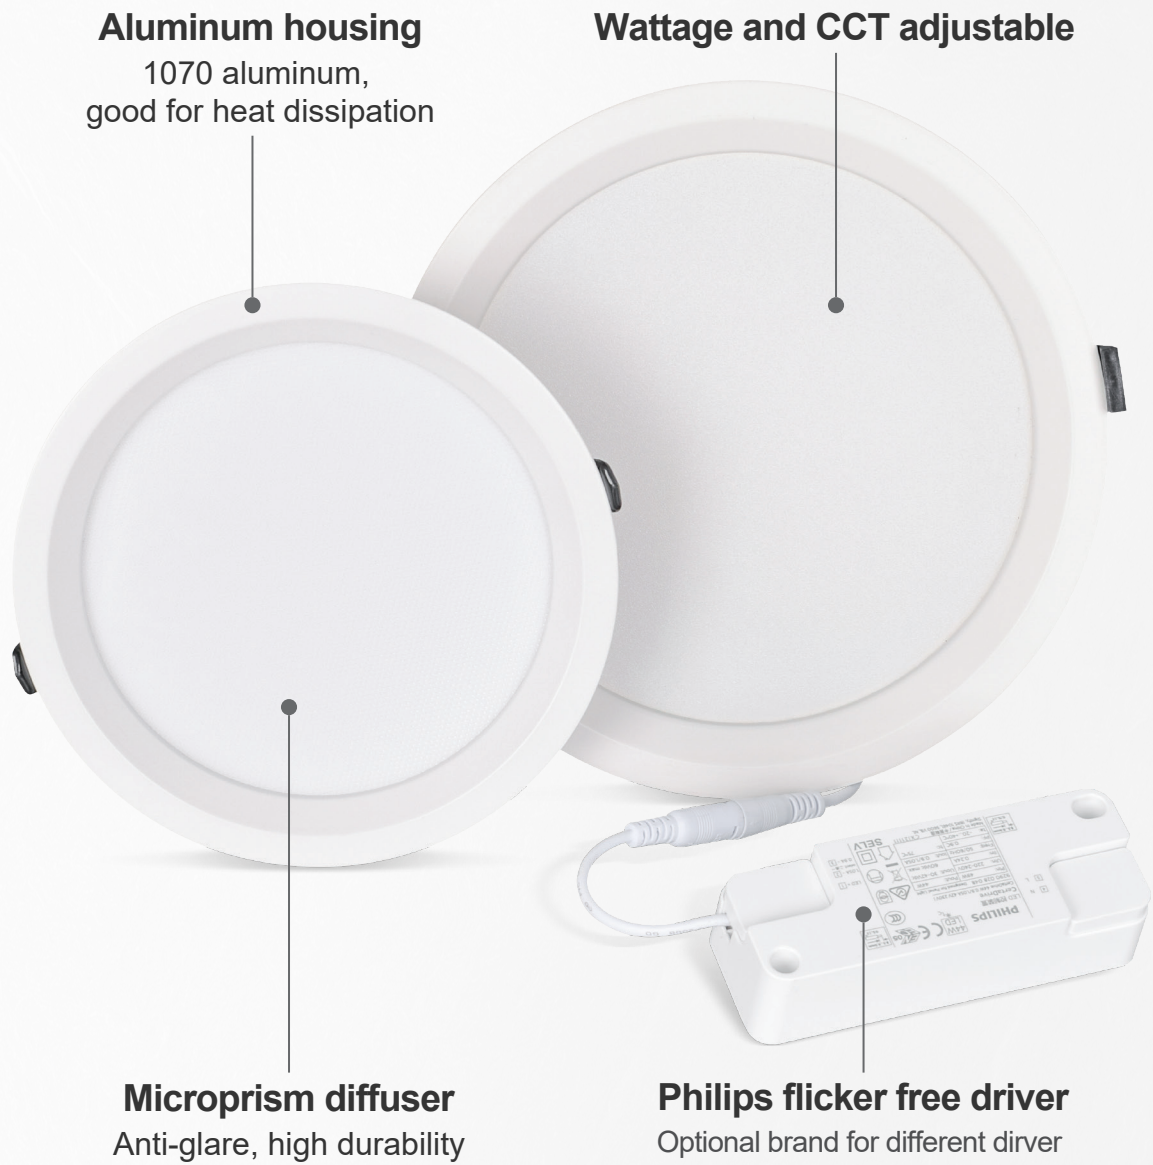

All in one
LED downlight

All in one
LED downlight

Product Code	Size (mm)	Cutout (mm)	Wattage	Light Efficiency	Lumen	UGR	Beam Angle
DLU1-4-10CCT	Φ114*66	Φ90-102	10 W	120Lm/W	1200 lm	<24	60
DLU1-6-20CCT	Φ174*87	Φ145-155	20 W	120Lm/W	2400 lm	<24	60
DLU1-8-35CCT	Φ232*110	Φ195-210	35 W	120Lm/W	4200 lm	<24	60
DLU2-4-10CCT	Φ114*66	Φ90-102	10 W	100Lm/W	1000 lm	<19	80
DLU2-6-20CCT	Φ174*87	Φ145-155	20 W	100Lm/W	2000 lm	<19	80
DLU2-8-35CCT	Φ232*110	Φ195-210	35 W	100Lm/W	3500 lm	<19	80

Multi-function LED Ceiling Downlight

Multi-function LED Ceiling Downlight

Product Code	Size (mm)	Cutout (mm)	Wattage	Lumen
DLR1-180-DP3C	Φ180*20.5	Φ80-160	8W/ 12W	640/900 lm 680/960 lm 600/840 lm
DLR1-220-DP3C	Φ220*21.5	Φ120-200	12W/ 18W	1140/1530 lm 1200/1710 lm 1080/1440 lm
DLR1-300-DP3C	Φ300*25	Φ150-270	18W/ 25W	1800/2250 lm 1890/2375 lm 1710/2125 lm

Multi-function LED Ceiling Downlight

Product Code	Size (mm)	Cutout (mm)	Wattage	Lumen
DLS1-180-DP3C	180*180*20.5	80-160	8W/ 12W	640/900 lm 680/960 lm 600/840 lm
DLS1-220-DP3C	220*220*21.5	120-200	12W/ 18W	1140/1530 lm 1200/1710 lm 1080/1440 lm
DLS1-300-DP3C	300*300*25	150-270	18W/ 25W	1800/2250 lm 1890/2375 lm 1710/2125 lm