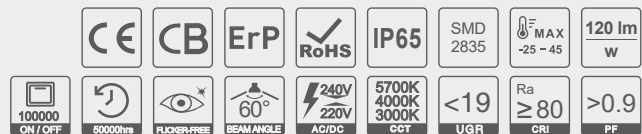

Product code	Size (mm)	Wattage	Luminous Flux	Driver	Colors
DLM1-125-14B1	Φ86*105	14W 20W	1512/1680/1596 lm 2160/2400/2280 lm	On-off	White/Black
DLM1-136-BDP3C	Φ136*120	14W 20W	1512/1680/1596 lm 2160/2400/2280 lm	On-off	White/Black
DLM1-136-BDT8	Φ136*120	14W 20W	1512/1680/1596 lm 2160/2400/2280 lm	DT8 DALI	White/Black
DLM1-184-BDP3C	Φ184*130	28W 40W	3024/3360/3192 lm 4320/4800/4560 lm	On-off	White/Black
DLM1-184-BDT8	Φ184*130	28W 40W	3024/3360/3192 lm 4320/4800/4560 lm	DT8 DALI	White/Black