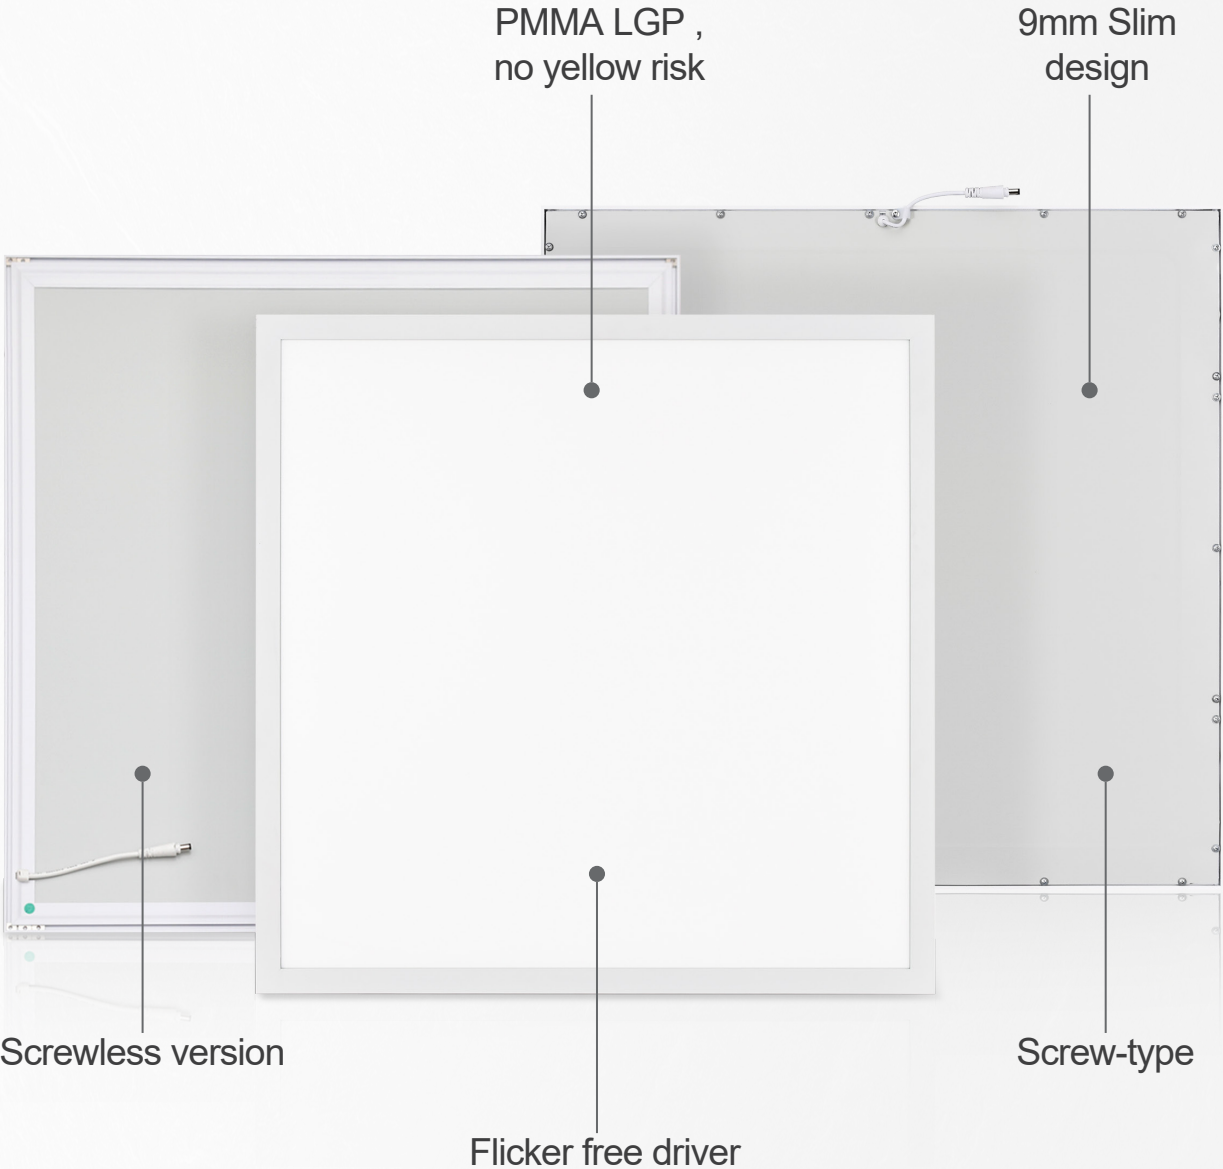

>0.9 PF

Product code	Size (mm)	Wattage	Luminous Flux	Light Efficiency	CCT	DRIVER
 BP-30120-40D2	295x1195x34	Up light 16W <small>(20W, 24W, 28W, 32W optional)</small>	140Lm/W	Up light 2240Lm	3000K 4000K 6000K	2* External SELV EAGLERISE on/off driver
		Down light 34W	140Lm/W	Down light 4760Lm		