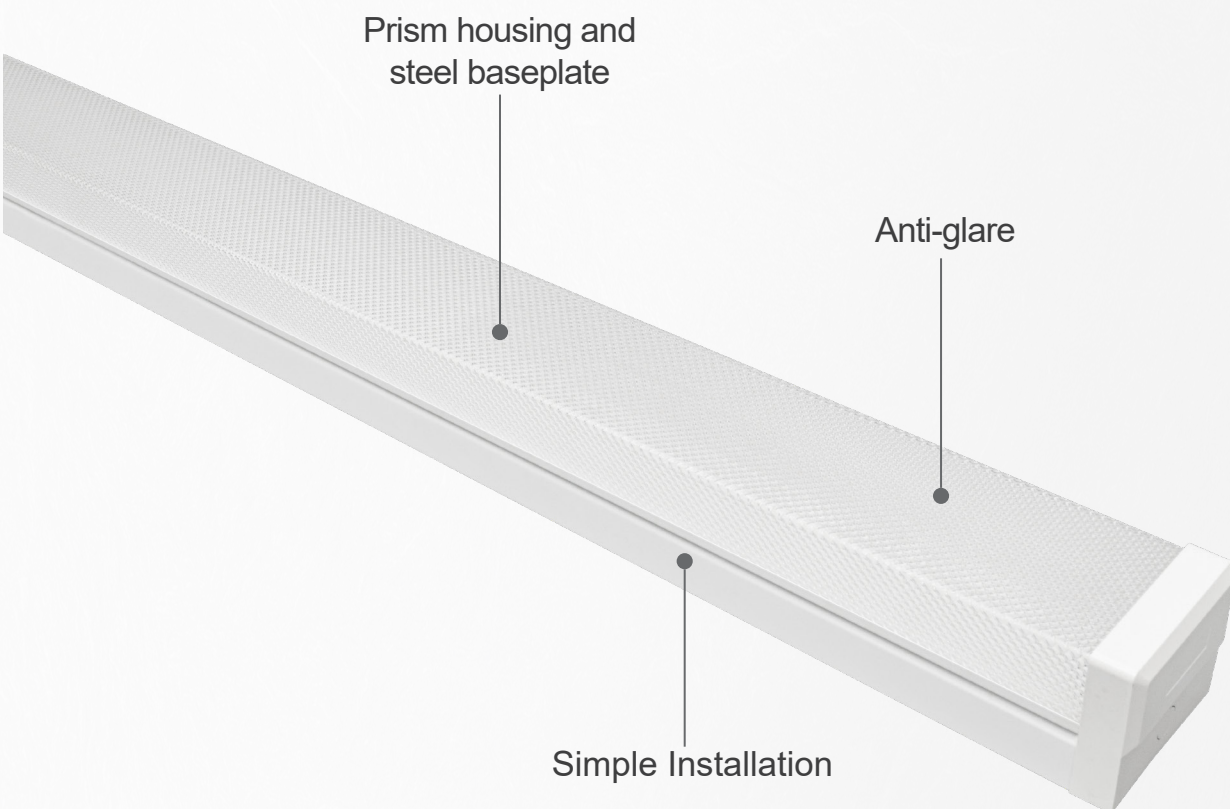

T8 LED Batten fixture