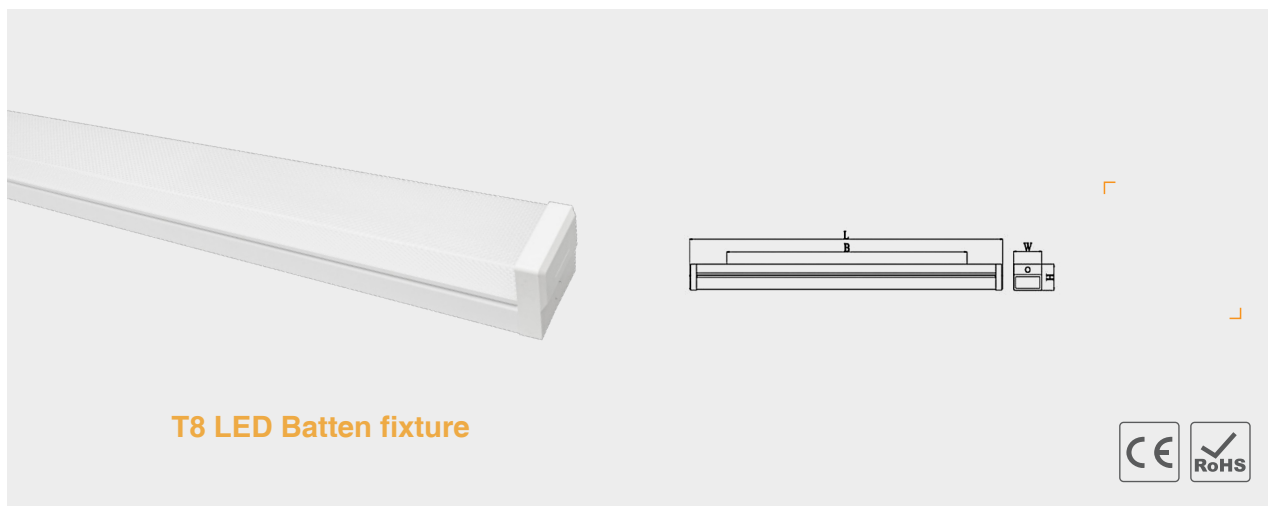

Product Code	Size (mm)	Mating Tube	Number of light sources	Lamp holder	Material
BF-218	L655*W112*H99	T8 LED Tube 0.6m	2	G13	Steel+PC
BF-236	L1255*W112*H99	T8 LED Tube 1.2m	2	G13	Steel+PC
BF-258	L1555*W112*H99	T8 LED Tube 1.5m	2	G13	Steel+PC