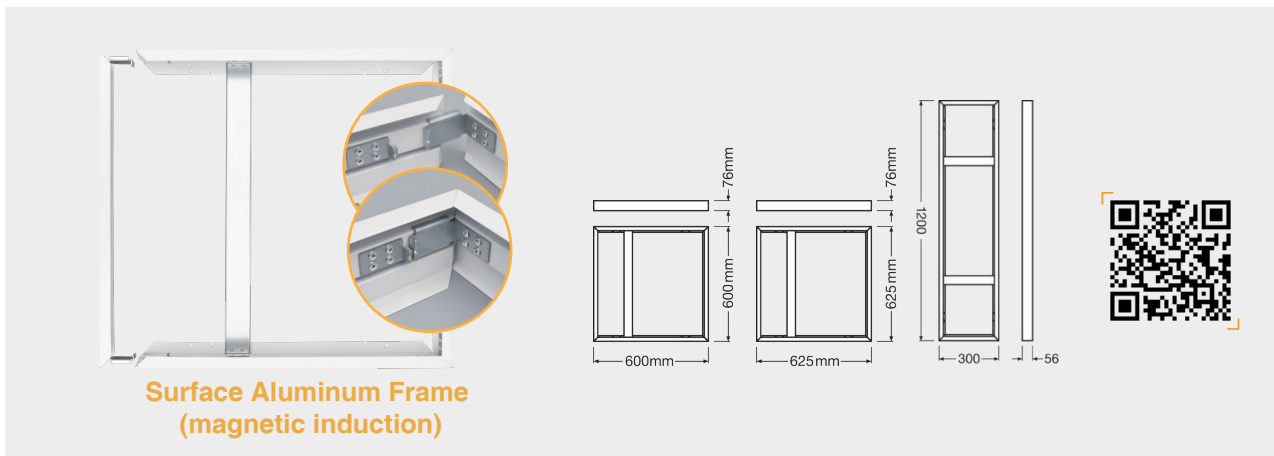

**Surface Aluminum Frame
(magnetic induction)**

Model	SMF-6060-Pro	SMF-6262-Pro	SMF-30120-Pro
Size	600*600*76mm	625*625*76mm	300*1200*76mm