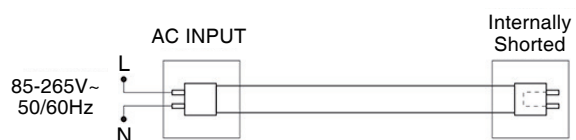

T8 LED Glass Tube

- 3-year warranty
- SMD 2835
- GLASS
- 50000 ON/OFF
- 30000hrs
- IP20
- 6500K CCT
- 240V AC/DC
- Ra ≥ 80
- >0.9 PF
- 220° BEAM ANGLE

	Product Code	Size (mm)	Wattage	Light Efficiency	Luminous Flux
	T8-L12-12A2	Φ26×1212	12W	210 lm/W	2520 lm
	T8-L15-17A2	Φ26×1512	16W	210 lm/W	3360 lm
	T8-L06-09B2	Φ26×602	9W	175 lm/W	1575 lm
	T8-L12-15B2	Φ26×1212	15W	185 lm/W	2775 lm
	T8-L15-20B2	Φ26×1512	20W	185 lm/W	3700 lm
	T8-L06-7.5C2	Φ26×602	9W	160 lm/W	1440 lm
	T8-L12-15C2	Φ26×1212	15W	160 lm/W	2400 lm
	T8-L15-20C2	Φ26×1512	20W	160 lm/W	3200 lm

T8 LED Glass Tube

- 3-year warranty
- SMD 2835
- GLASS
- 50000 ON/OFF
- 30000hrs
- IP20
- 6500K CCT
- 240V AC/DC
- Ra ≥ 80
- >0.5 PF
- 220° BEAM ANGLE

	Product Code	Size (mm)	Wattage	Light Efficiency	Luminous Flux
	T8-L06-09D1	Φ26×602	9W	135 lm/W	1215 lm
	T8-L12-18D1	Φ26×1212	18W	135 lm/W	2430 lm
	T8-L15-22D1	Φ26×1512	22W	135 lm/W	2970 lm
	T8-L06-09E1	Φ26×602	9W	110 lm/W	990 lm
	T8-L12-18E1	Φ26×1212	18W	110 lm/W	1980 lm
	T8-L15-22E1	Φ26×1512	22W	110 lm/W	2420 lm

Single Power End