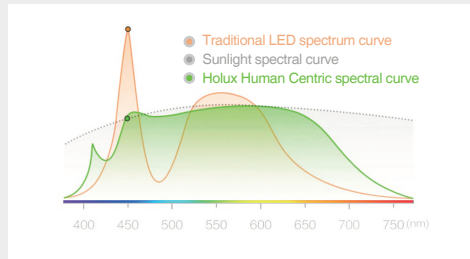

Less blue light / Full spectrum
LED Bulb Lights-A60

- CE
- CB
- ErP
- RoHS
- 5-year warranty
- SMD 2835
- 5⁺ MAX -25 + 45
- 40000hrs
- FLICKER-FREE
- 180° BEAM ANGLE
- 4000K CCT
- 240V AC/DC 220V
- Ra ≥ 95 CRI
- >0.5 PF

Product Code	Size (mm)	Wattage	Light Efficiency	Luminous Flux	Dim	driver
A60 E27	60*112	7W	115Lm/W	806lm	E27	IC