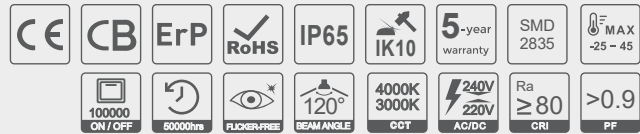

Product Code	Size (mm)	Wattage	Light Efficiency	Luminous Flux	Type
M-300-18DW-2CCT	Φ300-H70	12/15/18W	120 lm/W	1440lm/1800lm/2160lm	On-Off
M-300-25DW-2CCT	Φ300-H70	20/25W	120 lm/W	2400lm/3000lm	On-Off
M-300-18SW-2CCT	Φ300-H70	12/15/18W	120 lm/W	1440lm/1800lm/2160lm	Sensor
M-300-25SW-2CCT	Φ300-H70	20/25W	120 lm/W	2400lm/3000lm	Sensor
M-300-18EW-2CCT	Φ300-H70	12/15/18W	120 lm/W	1440lm/1800lm/2160lm	Emergency
M-300-25EW-2CCT	Φ300-H70	20/25W	120 lm/W	2400lm/3000lm	Emergency