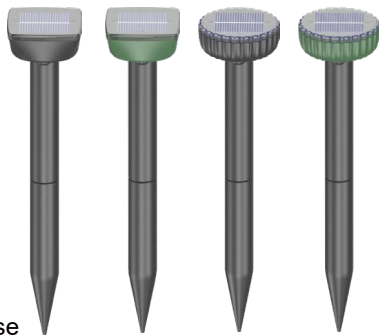

Device Size:60*60*26mm

Stick Size:24*245mm

Battery:Built-in 300mAh

Sonar:3V 400Hz. Sound 3s per 16s

Sonar Repellent range:12m for mouse

Solar charging

Quickly relieve muscle soreness
and waken up the body's vitality.