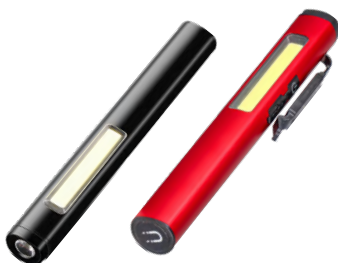

Material:Aluminum

Size:20*20*95mm

Bulb:1*LED

Mode:ON-OFF

Batter:1*AA

Feature:365 UV or White Light

TL-9494

Material:Aluminum

Size:20*24*157mm

Bulb:XPE+COB

2 Modes:XPE Spotlight-Side COB

Type-C USB charging

Magnet, Rotate clip

TL-8310-2

Material:ABS Plastic

Size:160*42*32mm