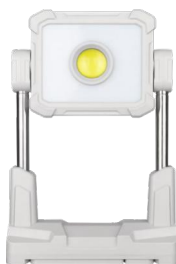

TL-9703-1/2/3

Material: ABS Plastic

Size: 200*79*315/1630mm

Bulb: TL-9703-1:SMD+COB

TL-9703-2:SMD+COB

TL-9703-3:COB

5 Modes: smd white high-low-smd

warm-cob white-red strobe

Battery: built in

Type-C USB+Solar charging

power bank,power display,hook,

teles copic bracket

TL-9703-1