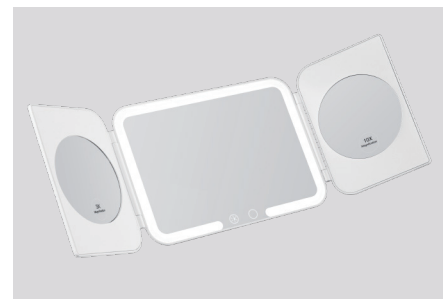

Hanging makeup mirror

Model: BM-2403

Key selling points

- Mirror magnification: 1x+10x
- Cold/warm/natural three-color lighting
- Foldable/wall-mounted base
- Adjustable light brightness
- Light memory function
- Low battery reminder

Product size	26*190*240mm	N.W.	444g
Material	ABS+Glass	Product type	Folding mirror Series
Battery capacity	1950mAh	Charging method	Type-C

LED three-fold mirror

Model: BM-2426

Key selling points

- Mirror magnification: 1x+3x+7x
- Cold/warm/natural three-color lighting
- The support feet on the back can be adjusted
- Adjustable light brightness
- Light memory function
- Double door design

Product size	261*175*22.8mm	N.W.	665g
Material	ABS+Glass	Product type	Folding mirror Series
Battery capacity	4000mAh	Charging method	Type-C

LED three-fold mirror

Model: BM-2323

Key selling points

- Mirror magnification: 1x+1x+3x+5x
- Cold/warm/natural three-color lighting
- Low battery reminder
- Adjustable light brightness
- Light memory function
- Foldable portable stand