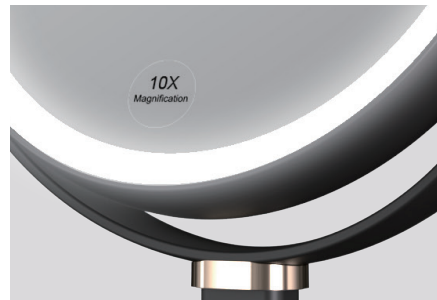

Adjustable height LED round mirror

Model: BM-2456

Key selling points

- Mirror magnification: 1x+10x
- Cold/warm/natural three-color lighting
- The mirror Angle can be adjusted 360°
- Adjustable light brightness
- The telescopic length can reach 40mm
- PC surface illumination

Product size	220*130*360mm	N.W.	874g
Material	ABS+Glass	Product type	Double-sided mirror series
Battery capacity	4000mAh	Charging method	Type-C