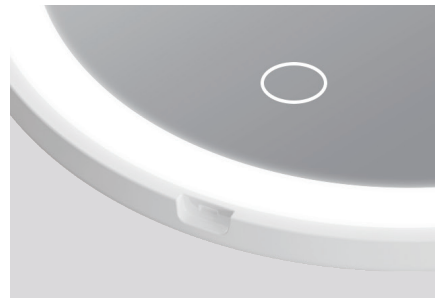

Round 5x magnification LED pocket mirror   Model: BM-2333

Key selling points

- Mirror magnification: 1x+5x
- Cold/warm/natural three-color lighting
- Hall induction switch
- Adjustable light brightness
- Light memory function

Product size	Ø100*20.5mm	N.W.	131g
Material	ABS/PC+Glass	Product type	Pocket Mirror Series
Battery capacity	600mAh	Charging method	Type-C