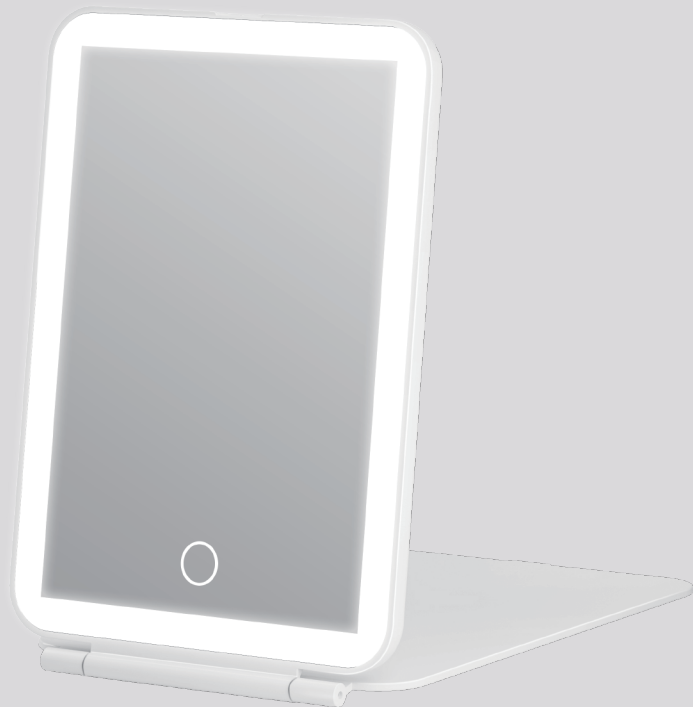

- Mirror magnification: 1x/7x
- Cold/warm/natural three-color lighting
- It will automatically shut down after 30 minutes
- Adjustable light brightness
- Light memory function
- Charging protection

Product size	135*197*25.5mm	N.W.	326g
Material	ABS+Glass	Product type	Folding mirror Series
Battery capacity	1000mAh	Charging method	Type-C

Portable makeup mirror

Model: BM-2326

Key selling points

- Mirror magnification: 1x/10x
- Cold/warm/natural three-color lighting
- Magnetic small magnifying glass on the back
- Adjustable light brightness
- Light memory function
- Charging protection

Product size	183*130*13.6mm	N.W.	307g
Material	ABS+Glass	Product type	Folding mirror Series
Battery capacity	1000mAh	Charging method	Type-C

Portable makeup mirror

Model: BM-2305

Key selling points

- Light memory function
- Cold/warm/natural three-color lighting
- It will automatically shut down after 30 minutes
- Adjustable light brightness
- Charging protection

Product size	193*130*13.4mm	N.W.	278g
Material	ABS+Glass	Product type	Folding mirror Series
Battery capacity	1000mAh	Charging method	Type-C

7X Square LED Travel Mirror

Model: BM-2445

Key selling points

- Mirror magnification: 7x
- Cold/warm/natural three-color lighting
- Hall induction switch
- Adjustable light brightness
- Light memory function
- Foldable stand