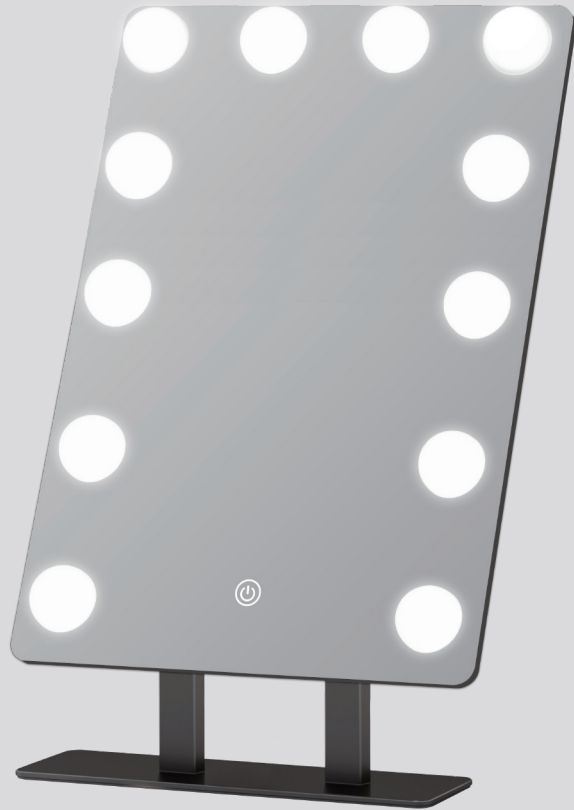

- Mirror magnification: 1x+5x
- White light
- Rotatable & up-down adjustable bracket
- Adjustable light brightness
- Side-pulling magnifying glass
- Multi-compartment storage base

Product size	183*117*380mm	N.W.	1116g
Material	ABS+Glass	Product type	Desktop Mirror Series
Power supply	AA battery *4+Type-C		

Square Makeup mirror

Model: BM-1711

Key selling points

- Mirror magnification: 1x+5x
- White light
- Multi-angle rotatable bracket
- Adjustable light brightness
- Side-pulling magnifying glass

Product size	185*50*253mm	N.W.	546g
Material	ABS+Glass	Product type	Desktop Mirror Series
Power supply	AA battery *4+Type-C		