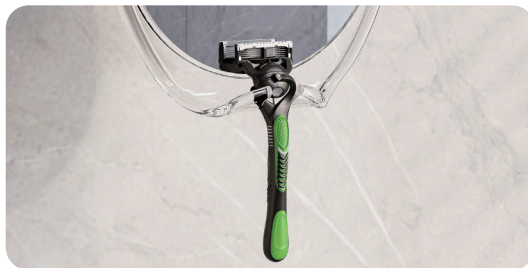

Rock-solid Suction Cup Mirror Series

Special waterproof Type-C charging port, no water short circuit trouble

Key selling points

- Patented vacuum suction cup technology and anti-slip design ensure safety and reliability