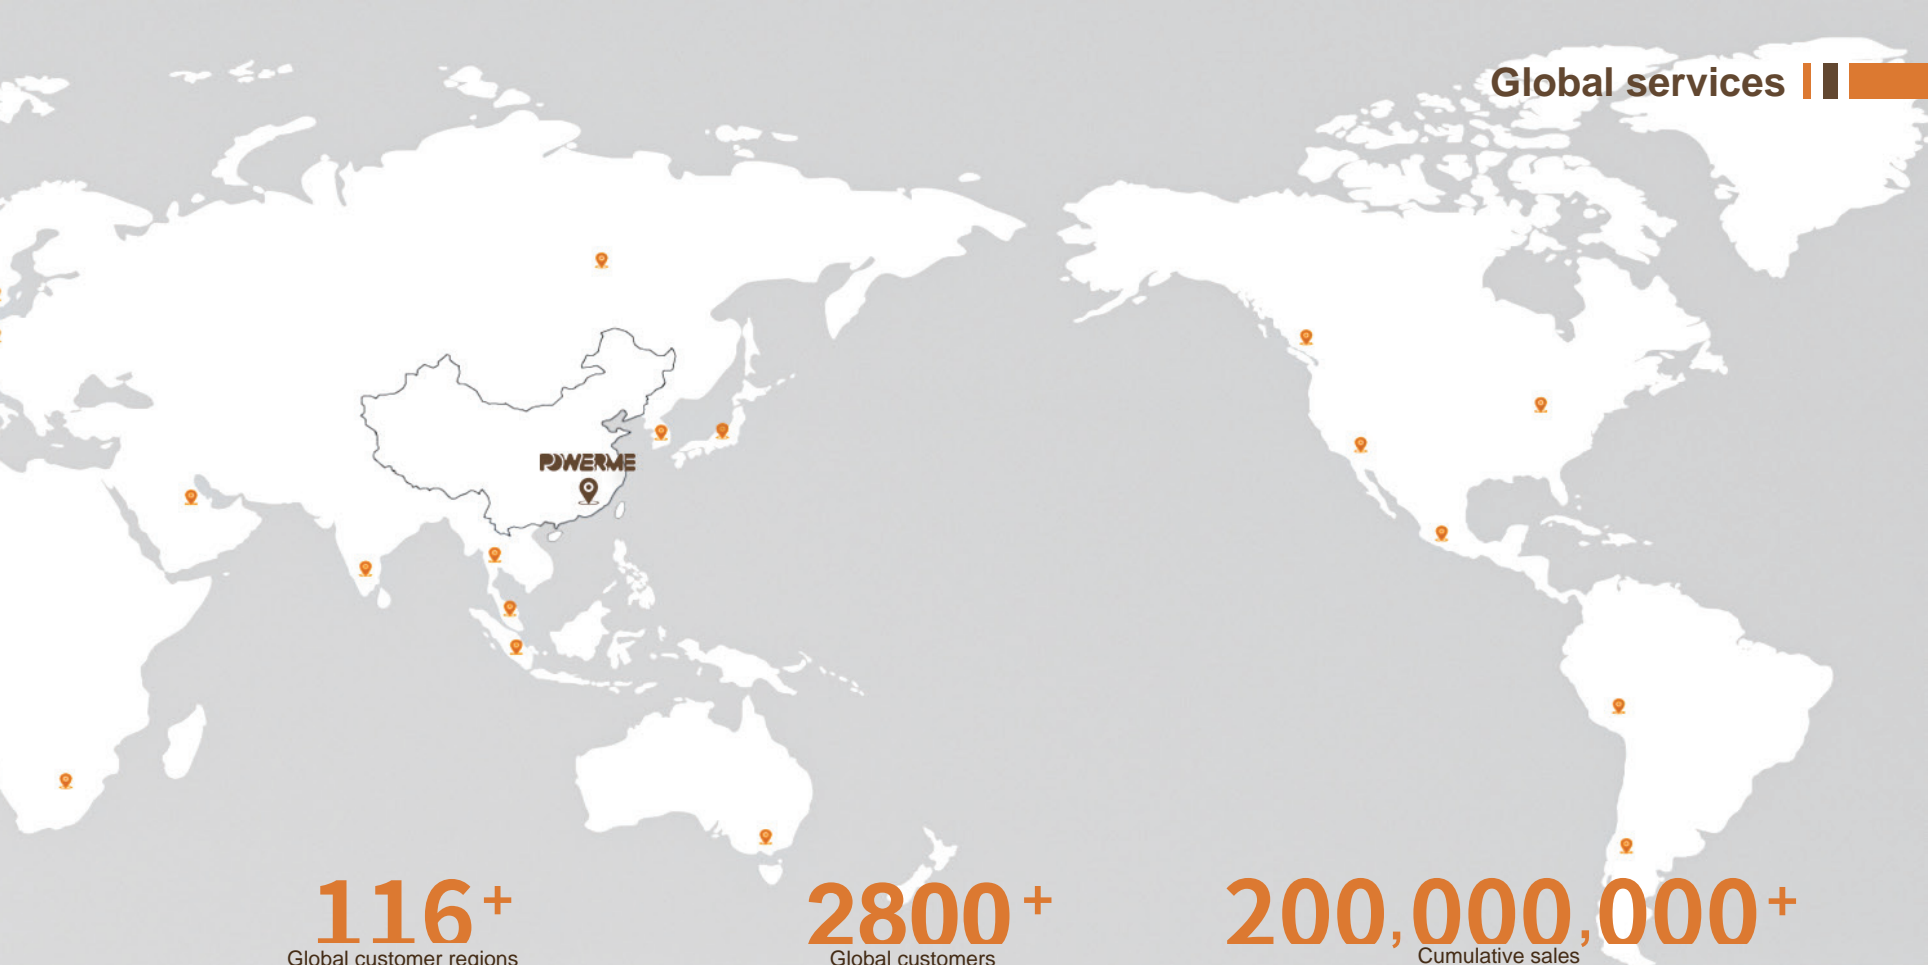

Experience

20 Years

Design Patent

132+

Workers

300+

Factory Area

32000M²

鏡寶明 科技有限公司
Dongguan Powerme Tech. Co., Ltd.

Enterprise Honor

116+
Global customer regions

2800+
Global customers

200,000,000+
Cumulative sales

Corporate News

Craftsmanship Forged, Quality Proven

With cutting-edge technology, we set the industry standard. With unwavering quality, we honor every commitment.