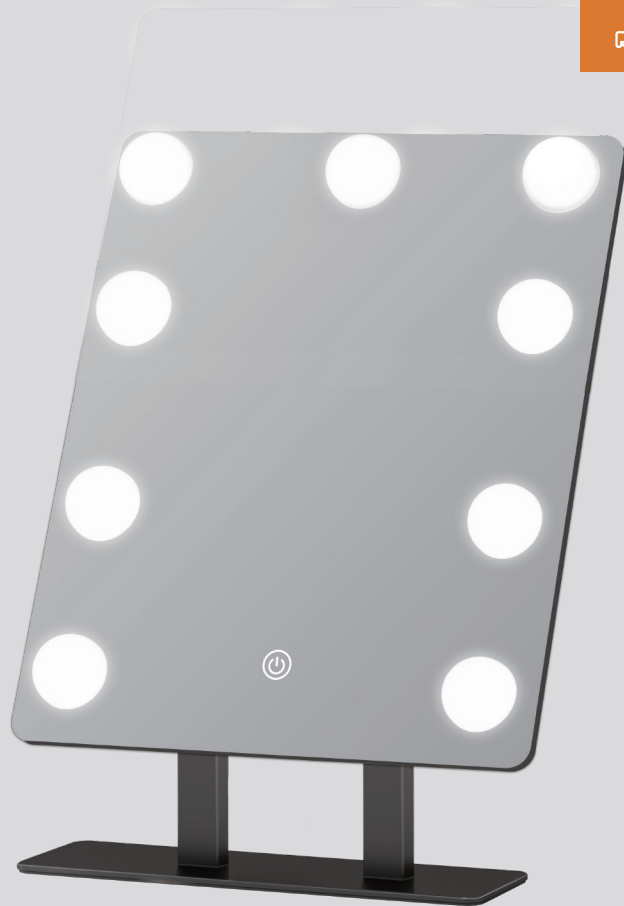

Product size	250*70*375mm	N.W.	1623g
Material	ABS+Glass	Product type	Desktop Mirror Series
Battery capacity	4000mAh	Charging method	Type-C

Hollywood LED makeup mirror

Model: BM-2422

Key selling points

- 9 large LED bulbs
- Metal base bracket
- Cold/warm/natural three-color lighting
- Adjustable light brightness
- The mirror Angle can be adjusted

Product size	280*88*416mm	N.W.	2296g
Material	ABS+Glass	Product type	Desktop Mirror Series
Power supply	Type-C		

Bluetooth speaker makeup mirror

Model: BM-1936

Key selling points

- 15 large LED bulbs
- Smart Bluetooth speaker
- Cold/warm/natural three-color lighting
- Adjustable light brightness
- High-definition large mirror