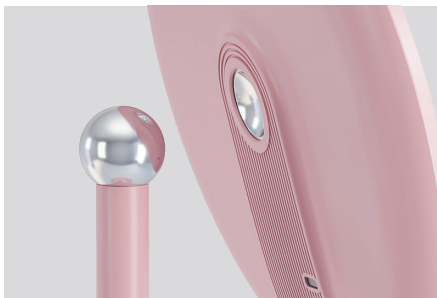

Magnetic detachable makeup mirror Model: BM-2421

Key selling points

- Mirror magnification: 1x+10x
- Cold/warm/natural three-color lighting
- The mirror surface can rotate 360°
- Adjustable light brightness
- Split structure design

Product size	202.5*153.9*347.5mm	N.W.	660g

Material	ABS+304 stainless steel +Glass	Product type	Desktop Mirror Series

Battery capacity	2000mAh	Charging method	Type-C