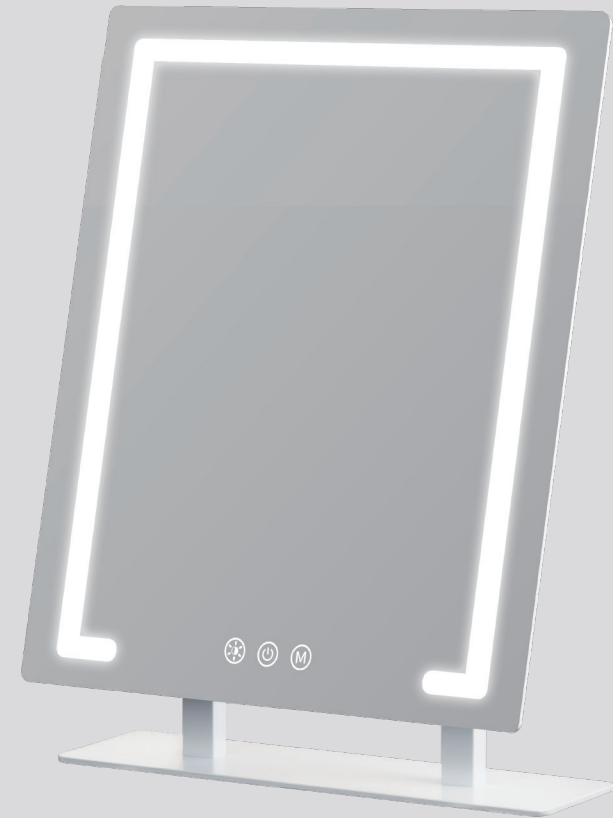

Large mirror size makeup mirror

Model: BM-2433

Key selling points

- High-definition large mirror surface
- Adjustable light brightness
- The mirror Angle can be adjusted
- Cold/warm/natural three-color lighting
- Metal base bracket

Product size	451*300*88mm	N.W.	2296g
Material	ABS+Glass	Product type	Desktop Mirror Series
Power supply	Type-C