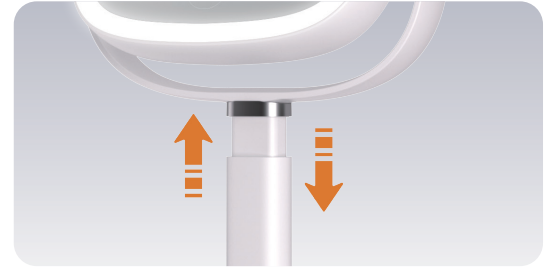

Mirror Like Cloudy Realm - Double-sided Mirror Series

Double Side Mirror, angle adjustment, makeup and hair easy to fix

Key selling points

- Exclusive tray design for mobile phones, allowing you to apply makeup while looking

- 360° rotatable angle, adjustable at will

- The adjustable mirror lever protects your health

- Bottom equipped with ambient breathing lights

- The design of the wedding dress hem stand is perfect in the mirror, and love is like the hem