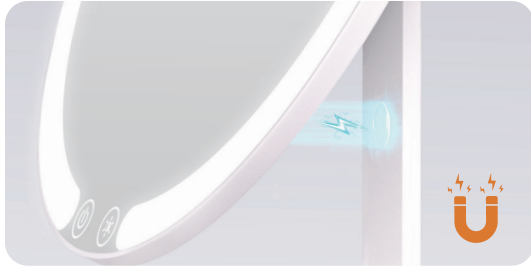

ERP

RWERMB

Light and Shadow Follow - Folding Mirror Series

Adjustable mirror angle, makeup and hair easily done

Key selling points

- Hall sensor switch - Contactless realm, intelligent sensor switch

- Travel with zero burden. The large mirror surface allows you to see your entire face clearly at once.

- Portable travel makeup mirror — with magnetic magnifying glass

- The light and thin volume makes it convenient to store

- Wall-mounted design, protecting your cervical vertebrae

- Silicone key — soft touch like skin, making operation a pleasure