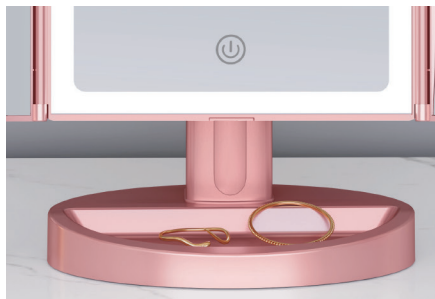

Trifold makeup mirror

Model: BM-1971

Key selling points

- Mirror magnification: 1x+1x+2x+5x
- Cold/warm/natural three-color lighting
- Storage base
- Adjustable light brightness
- Light memory function

Product size	173.8*120*285mm	N.W.	819g
Material	ABS+Glass	Product type	Three-fold mirror Series
Battery capacity	1200mAh	Charging method	Type-C