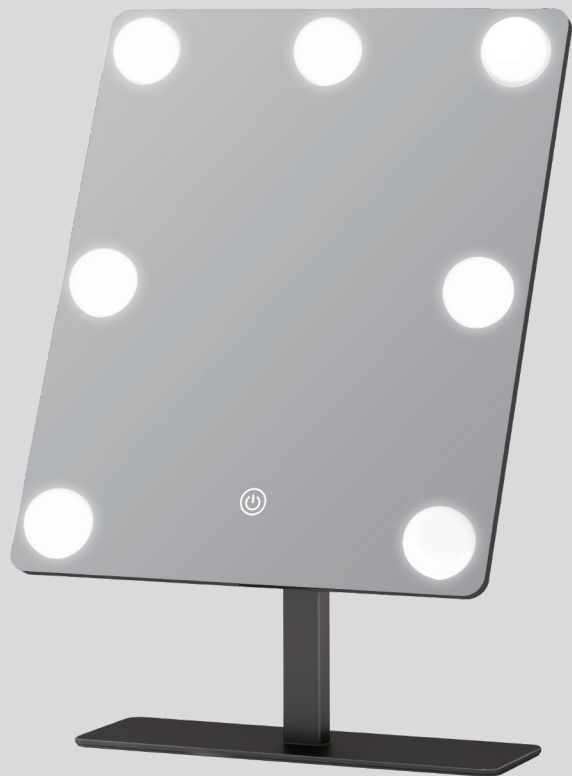

Hollywood LED makeup mirror

Model: BM-2436

Key selling points

- Lithium battery +Type C power supply
- Cold/warm/natural three-color lighting
- The mirror Angle can be adjusted
- Adjustable light brightness
- Metal base bracket
- Lithium battery +Type C power supply

Product size	250*70*375mm	N.W.	1623g
Material	ABS+Glass	Product type	Desktop Mirror Series
Battery capacity	4000mAh	Charging method	Type-C