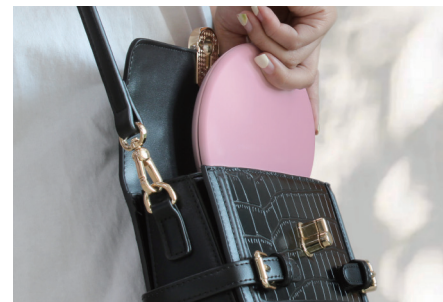

Round 10x magnification LED pocket mirror Model: BM-2027

Key selling points

- Mirror magnification: 1x+10x
- Cold/warm/natural three-color lighting
- Hall induction switch
- Adjustable light brightness
- Light memory function

Product size	Ø125*23mm	N.W.	186.7g
Material	ABS+Glass	Product type	Pocket Mirror Series
Battery capacity	1000mAh	Charging method	Type-C