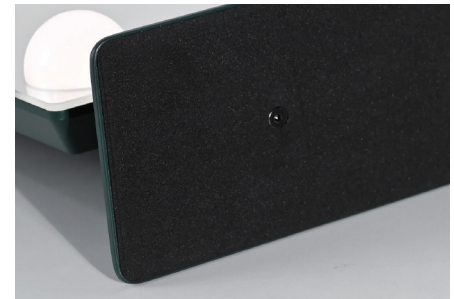

Key selling points

- 12 large LED bulbs
- Metal base bracket
- Power-on indicator light
- Cold/warm/natural three-color lighting
- Type C power supply

Product size	451*300*88mm	N.W.	2758g
Material	ABS+Glass	Product type	Desktop Mirror Series
Power supply	Type-C