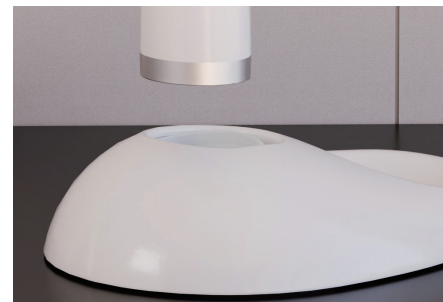

Product size	426.1*275*120mm	N.W.	1502g
Material	ABS+304 stainless steel +Glass	Product type	Desktop Mirror Series
Battery capacity	5000mAh	Charging method	Type-C

Detachable handheld makeup mirror

Model: BM-2026

Key selling points

- Detachable base
- Cold/warm/natural three-color lighting
- Enlarged high-definition mirror surface
- Adjustable light brightness
- Handheld and desktop dual-use

Product size	323.2*229.8*150mm	N.W.	557.5g
Material	ABS+Glass	Product type	Desktop Mirror Series
Battery capacity	2000mAh	Charging method	Type-C