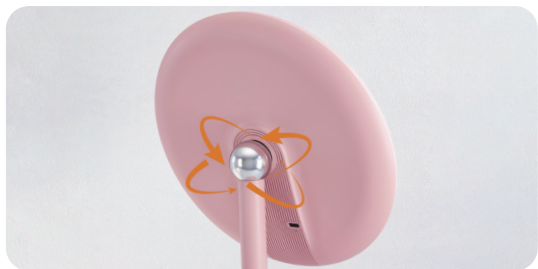

- Bluetooth speaker design, a favorite song, the most beautiful makeup

- Magnetic attraction split structure: Mirror surface - mirror rod, adjustable at will, convenient for travel

- Wireless charging, smart and beautiful dual charging, mirror the future