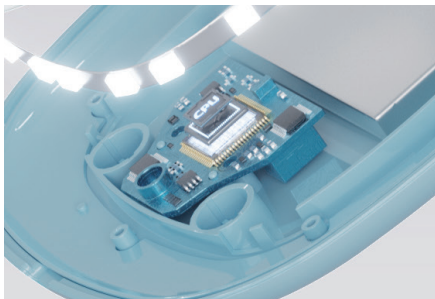

Mini 10X LED Pocket Mirror

Model: BM-2416

Key selling points

- Mirror magnification: 1x+10x
- Cold/warm/natural three-color lighting
- Hall induction switch
- Adjustable light brightness
- Double-sided flip cover design
- Light memory function

Product size	100*100*23.6mm	N.W.	158g
Material	ABS+Glass	Product type	Pocket Mirror Series
Battery capacity	750mAh	Charging method	Type-C