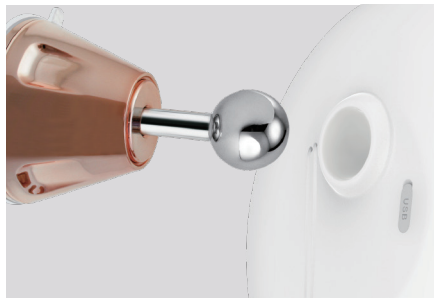

Anti-fog suction cup mirror

Model: BM-2023

Key selling points

- Adjustable light brightness
- Cold/warm/natural three-color lighting
- Light memory function
- Defogging function
- Heating temperature control protection
- Powerful suction cup

Product size	Ø211*H179.6mm	N.W.	771.5g
Material	ABS+Glass	Product type	Suction cup mirror Series
Battery capacity	5000mAh	Charging method	Type-C