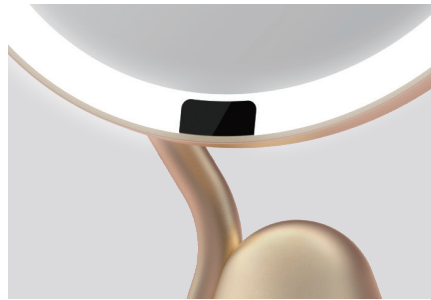

Key selling points

- Mirror magnification: 1x+5x
- Cold/warm/natural three-color lighting
- The mirror Angle can be adjusted
- Adjustable light brightness
- Rotary dimming
- Infrared sensing function

Product size	225*128*385mm	N.W.	1470g
Material	ABS+Glass	Product type	Desktop Mirror Series
Battery capacity	2800mAh	Charging method	Type-C