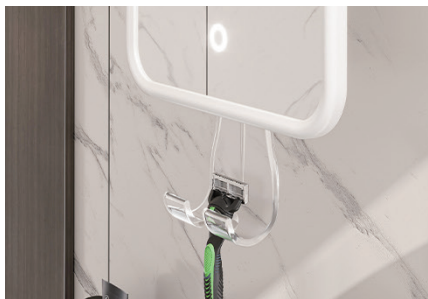

Key selling points

- Bottom razor hook
- Adjustable light brightness
- The device will shut down at a 30-minute timer
- Defogging function
- White light

Product size	252.3*159.7*82.2mm	N.W.	405g
Material	ABS+Glass	Product type	Suction cup mirror Series
Battery capacity	2600mAh	Charging method	Type-C