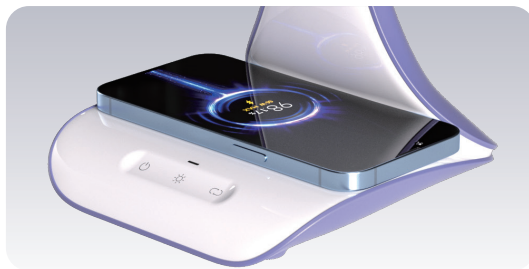

Smart Control Light and Shadow - Desktop Mirror Series

Cold light/Warm light / Natural light switch freely to adapt to various scenes

Key selling points

- LCD display: Battery level/brightness value

- Ambient light tube design, embellishing you in front of the mirror

- Bluetooth speaker design, a favorite song, the most beautiful makeup

- Magnetic attraction split structure: Mirror surface - mirror rod, adjustable at will, convenient for travel

- Wireless charging, smart and beautiful dual charging, mirror the future