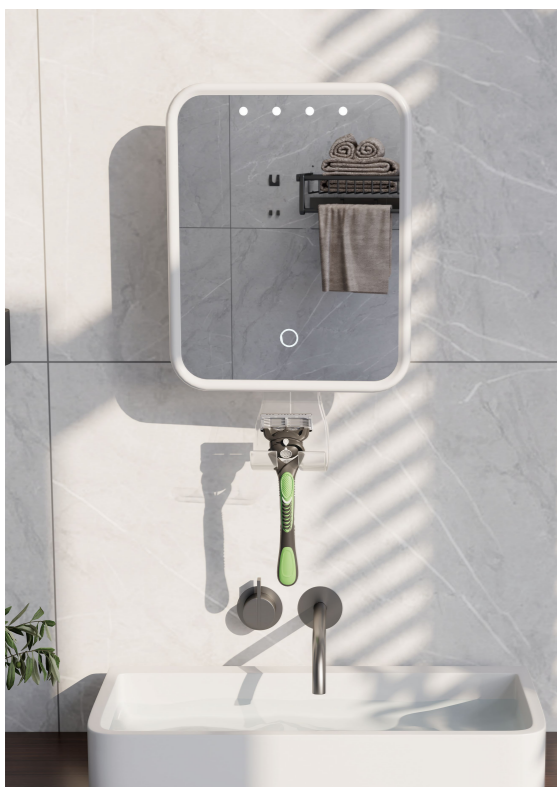

【产品尺寸】:252*160*82mm

【电 池】:2600mAh

【特 电】:LED发光 | 防雾 | 带挂钩

【充电接口】:Type-C

【Product size】:252*160*82mm

【Battery】:2600mAh

【Features】:LED light | Anti-fog | Beard shaver hook

【Charging Port】:Type-C