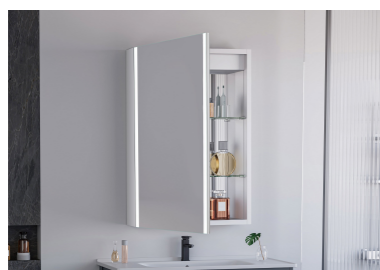

PC-A

(镜门发光/MIRROR DOOR GLOW)

PC-A201