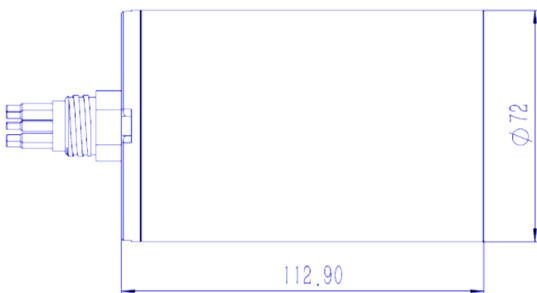

- 2K (2560x1440) @25fps
- 500 Meters

For further information, Email:
info@seawardtech.com

SEAWARD
TECHNOLOGY

Chimaera IP HD Camera

Performance		Customize
Image Resolution	2k (2560x1440) @25fps	1080P☑ 2K☑ 4k☑ 30fps☑ 60fps☑
Minimum Scene Illumination	0.005 Lux color	
Electrical		
Video Format	H.264和H.265	
Video Output	Fast Ethernet	
Local Video Storage	Up to 512GB	128G☑ 256G☑ 512G☑ 1TB☑
Protocol	Supports ONVIF universal protocol	
Power Input	24VDC (15~75VDC), not less than 10W	
Optical		
Sensor Size	1/1.8"	Customizable☑
Zoom	Fixed focus, 2.8mm focal length (distortion-free)	30x zoom Customizable☑
Field of View	Diagonal approx. 120°, horizontal 110°, vertical 80°, no distortion	Customizable☑
Front Port	Sapphire Glass (Camera)	
Focus Range	30mm to Infinity in water	
Mechanical		
Dimensions	Approx. length 132mm x diameter 74mm	
Weight	In air: 1.8 Kg. In water: 1.1 Kg	
Housing Material	Stainless steel	Titanium alloy☑ Aluminium alloy☑
Mounting Frame	None	Customizable☑
Connector	H-DMCBH8M network water-tight seat, other wet-mate connectors optional	Customizable☑
Environmental		
Operating Depth	500 msw	500☑ 1000☑ 3000☑ 11000☑
Temperature	Operating: -20°C to 50°C Storage: -20 to 60°C	
Electromagnetic Compatibility	BS EN 61000-6-3: 2001 Emission BS EN 61000-6-1: 2001 Immunity	