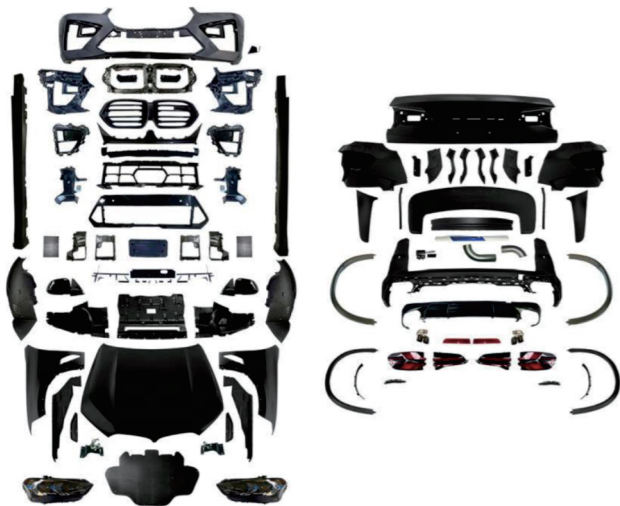

BODYKIT FOR BMW F02 UPGRADE TO G12 SPORT

BODYKIT FOR BMW 7 SERIES G12(16-22) UPGRADE TO G70(2023+)760 LI

YEAR:2009-2015

Before >>>

After >>>

Before >>>

After >>>

BODYKIT FOR BMW X5 E70(08-13) TO G05 LCI X5M F95(23-24)

BODYKIT FOR BMW X6 E71(09-14) TO F96(2024+)X6M

Before >>>

After >>>

Before >>>

After >>>

选配区

后视镜

侧裙