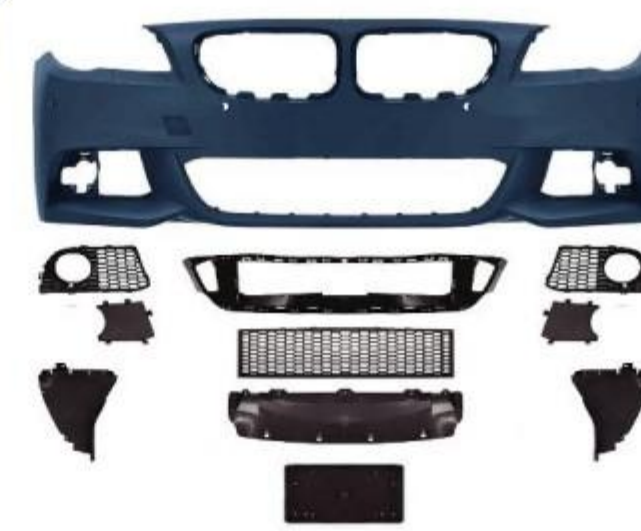

- ☐ F10-006   ● SIZE:196*55*80cm
- ☐ BM55-F10(11-13) Upgrade To **M-Tech**
- ☐ Bodykits