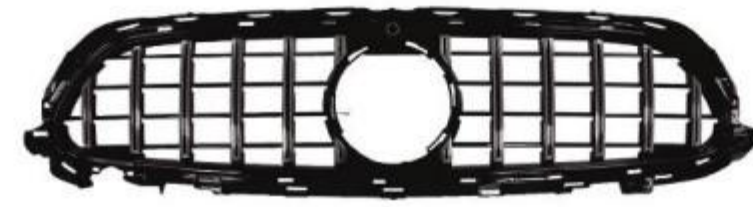

- ☐ W213/C238-033 ● SIZE:120*19*35cm
- ☐ BZE/E-Coupe-W213/C238(21-23) Upgrade To GT-R
- ☐ Grille(Silvery)