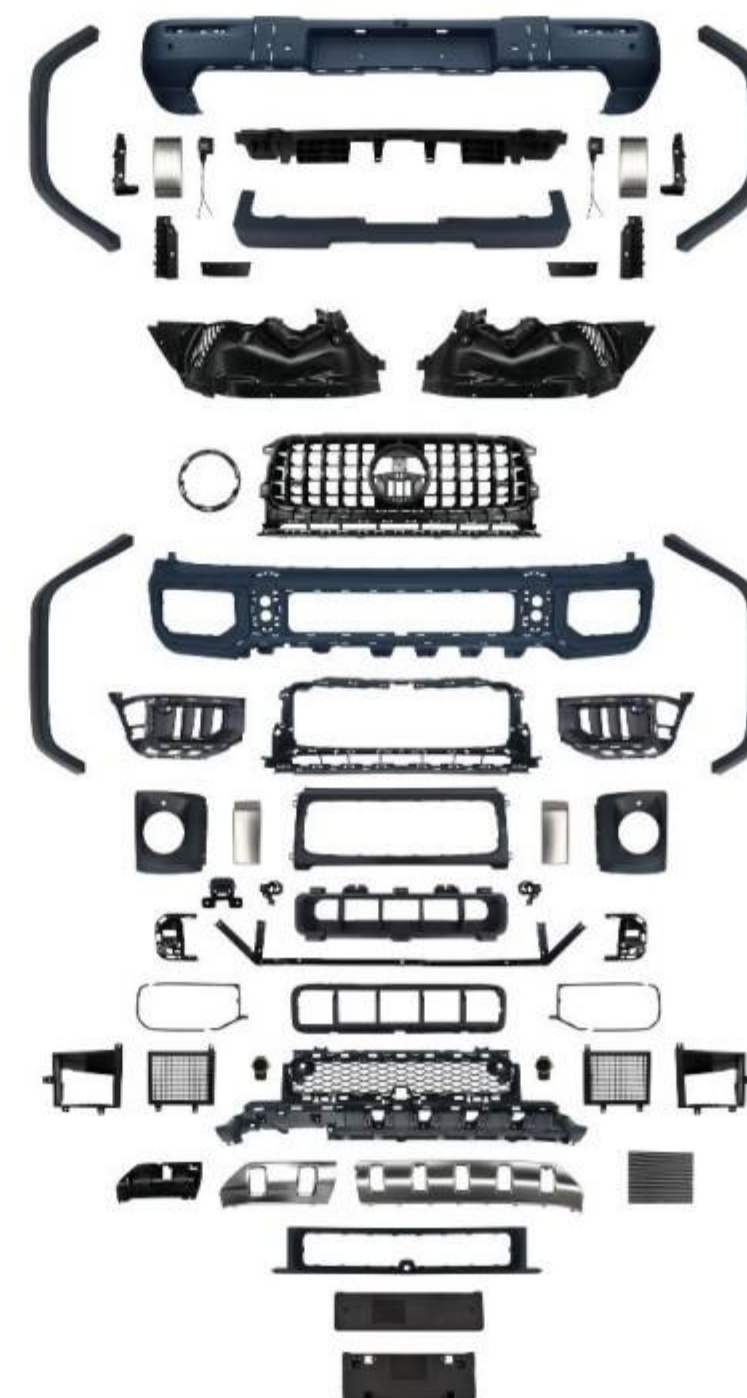

- ☐ W464-003
- ☐ BZG-W464(19-23) Upgrade To W465(2024+) **AMG**
- ☐ Old To New Bodykits