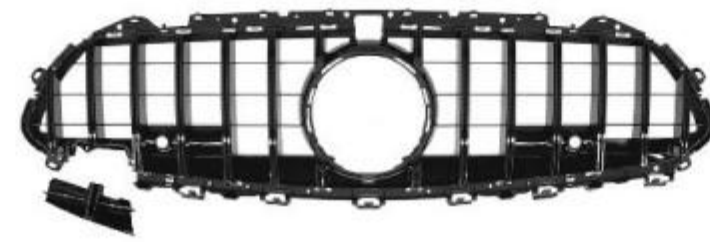

- W257-002 ● SIZE:113*33*19cm
- BZCLS-W257(18-24) Upgrade To **GT-R**
- Grille(Black)

- W257-003 ● SIZE:183*57*66cm
- BZCLS-W257(18-24) Upgrade To **AMG53**
- Front Bumper Assy

- W257-004 ● SIZE:196*55*80cm
- BZCLS-W257(18-24) Upgrade To **AMG53**
- Rear Bumper Assy