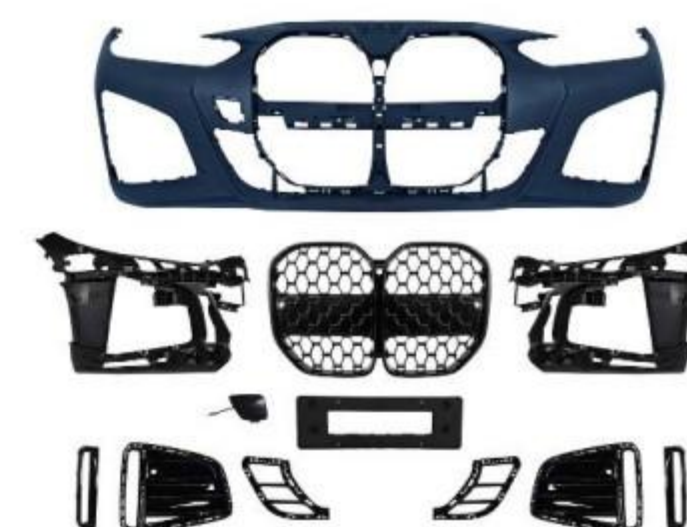

BMW-G22/23/26

G22/23/26(20-24)--M Tech

- G22/23/26-010
- BM4S-G22/23(20-24) Upgrade To **M-Tech**
- Front Bumper Assy

- G22/23/26-011
- BM4S-G22/23(20-24) Upgrade To **M-Tech**
- Rear Bumper Assy

- G22/23/26-012
- BM4S-G22/23(20-24) Upgrade To **M-Tech**
- Side Skirts