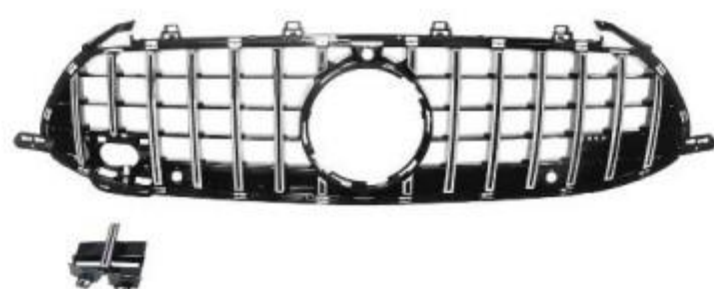

BENZ-X290

X290(20-24)--AMG GT63

- ☐ X290-001 ● SIZE:139*28*36cm
- ☐ BZAMGGT-W290(20-24) Upgrade To **GT-R**
- ☐ Grille(Silvery)