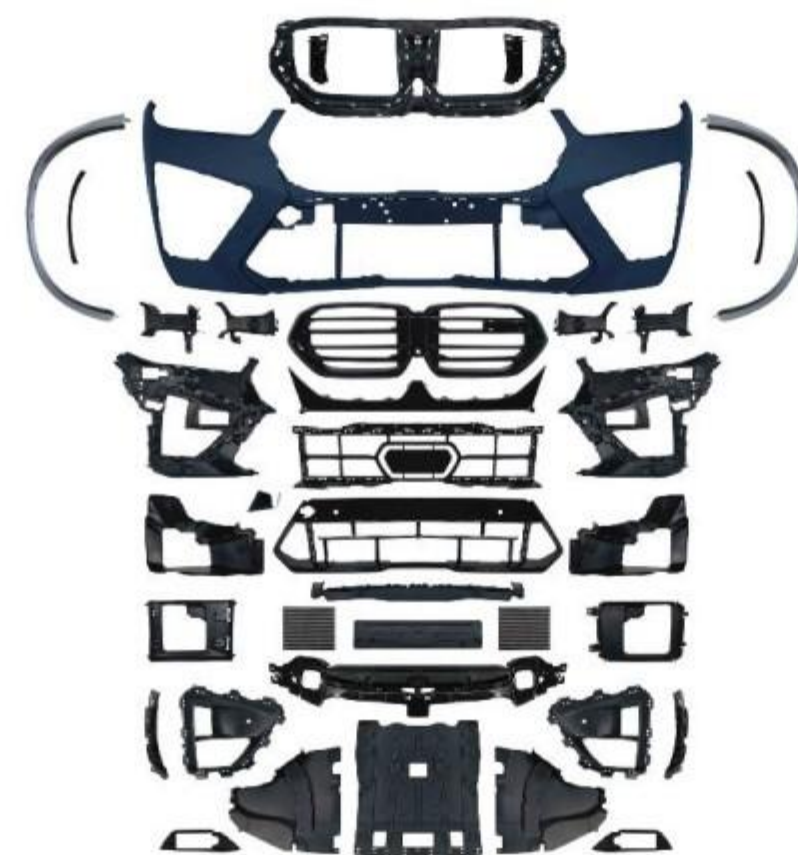

- ☐ G05/18-025   ● SIZE:207*70*75cm
- ☐ BMX5-G05/18(2023+) Upgrade To X5M
- ☐ Front Bumper Assy