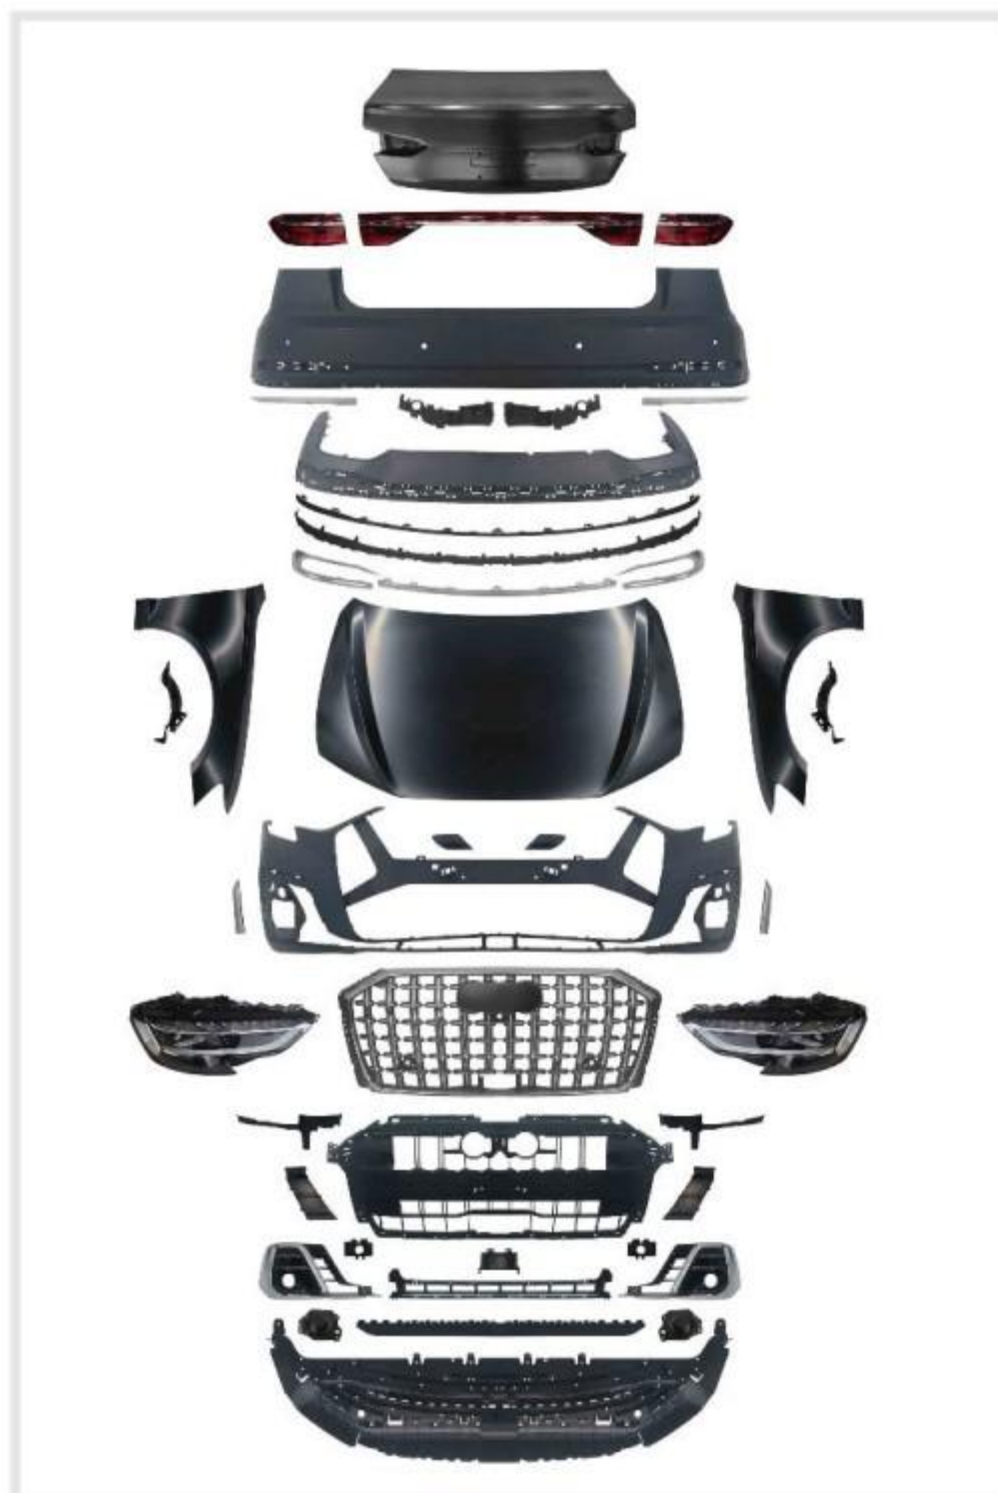

AUDI-A8

A8(11-17)--A8-Horch(2023+)

A8(18-22)--A8-Horch(2023+)

A8(2023+)--A8-Horch

- ☐ A8-001
- ☐ ADA8(11-17) Upgrade To (2023+)Horch
- ☐ D4 Upgrade To D5PA Horch Bodykits