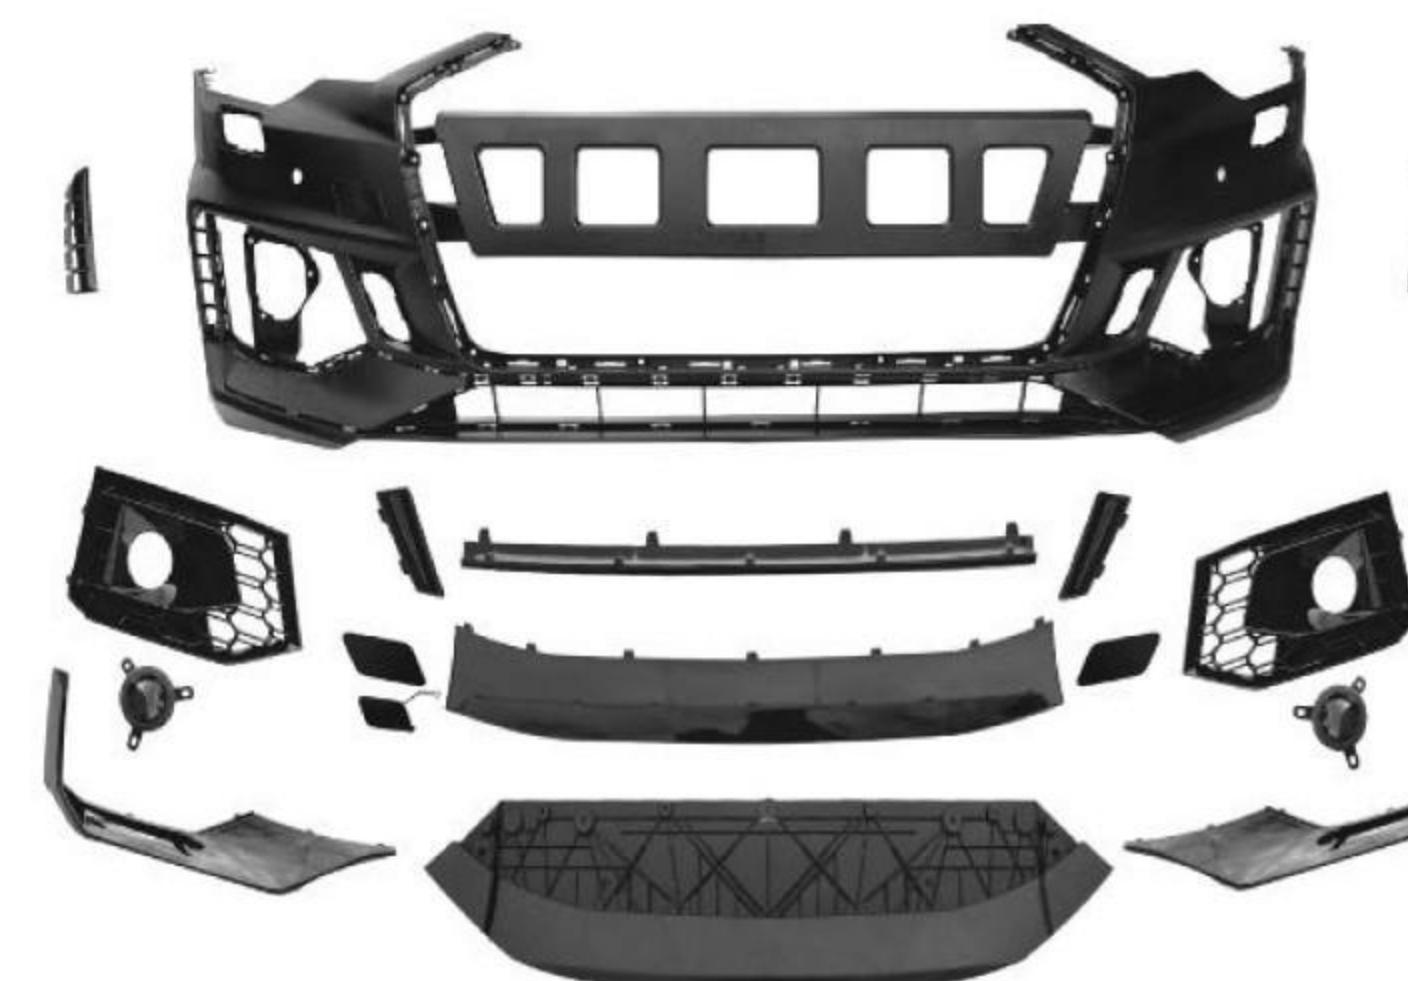

- ☐ A6-034   ● SIZE:190*61*60cm
- ☐ ADA6(19-24) Upgrade To **US-Style**
- ☐ Front Bumper Assy(ACC Style)