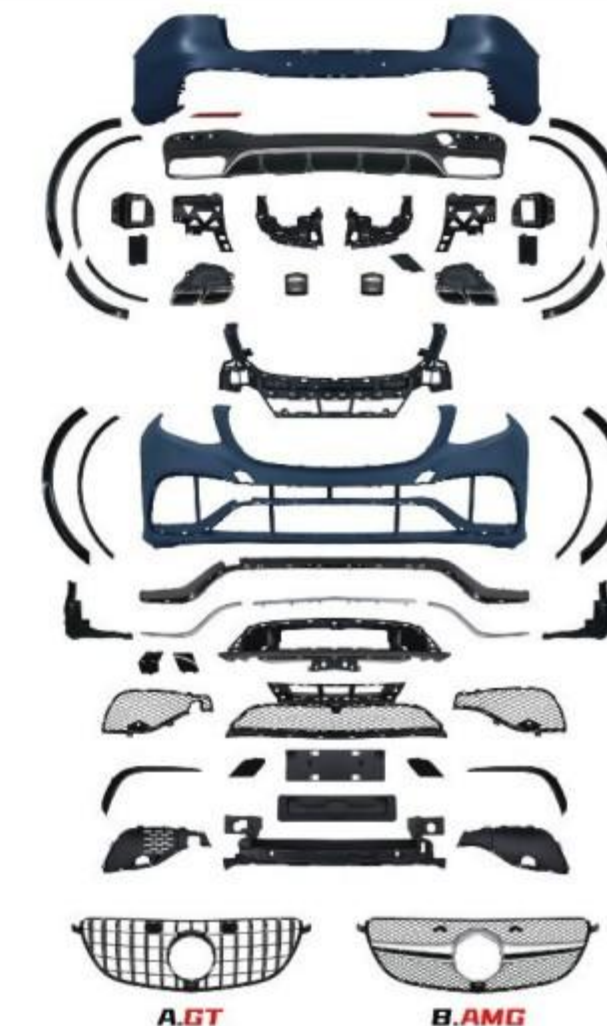

- ☐ W166-008 ● SIZE:210*82*77cm
- ☐ BZGLE-W166(15-19) Upgrade To GLE63
- ☐ Bodykits(Use For Classic Car)

- ☐ W166-005 ● SIZE:162*22*38cm
- ☐ BZGLE-W166(15-19) Upgrade To GLE63
- ☐ Rear Diffuser(Black)

- ☐ W166-006
- ☐ BZGLE-W166(15-19) Upgrade To GLE63
- ☐ Front Wheel Eyebrow

- ☐ W166-007
- ☐ BZGLE-W166(15-19) Upgrade To GLE63
- ☐ Rear Wheel Eyebrow