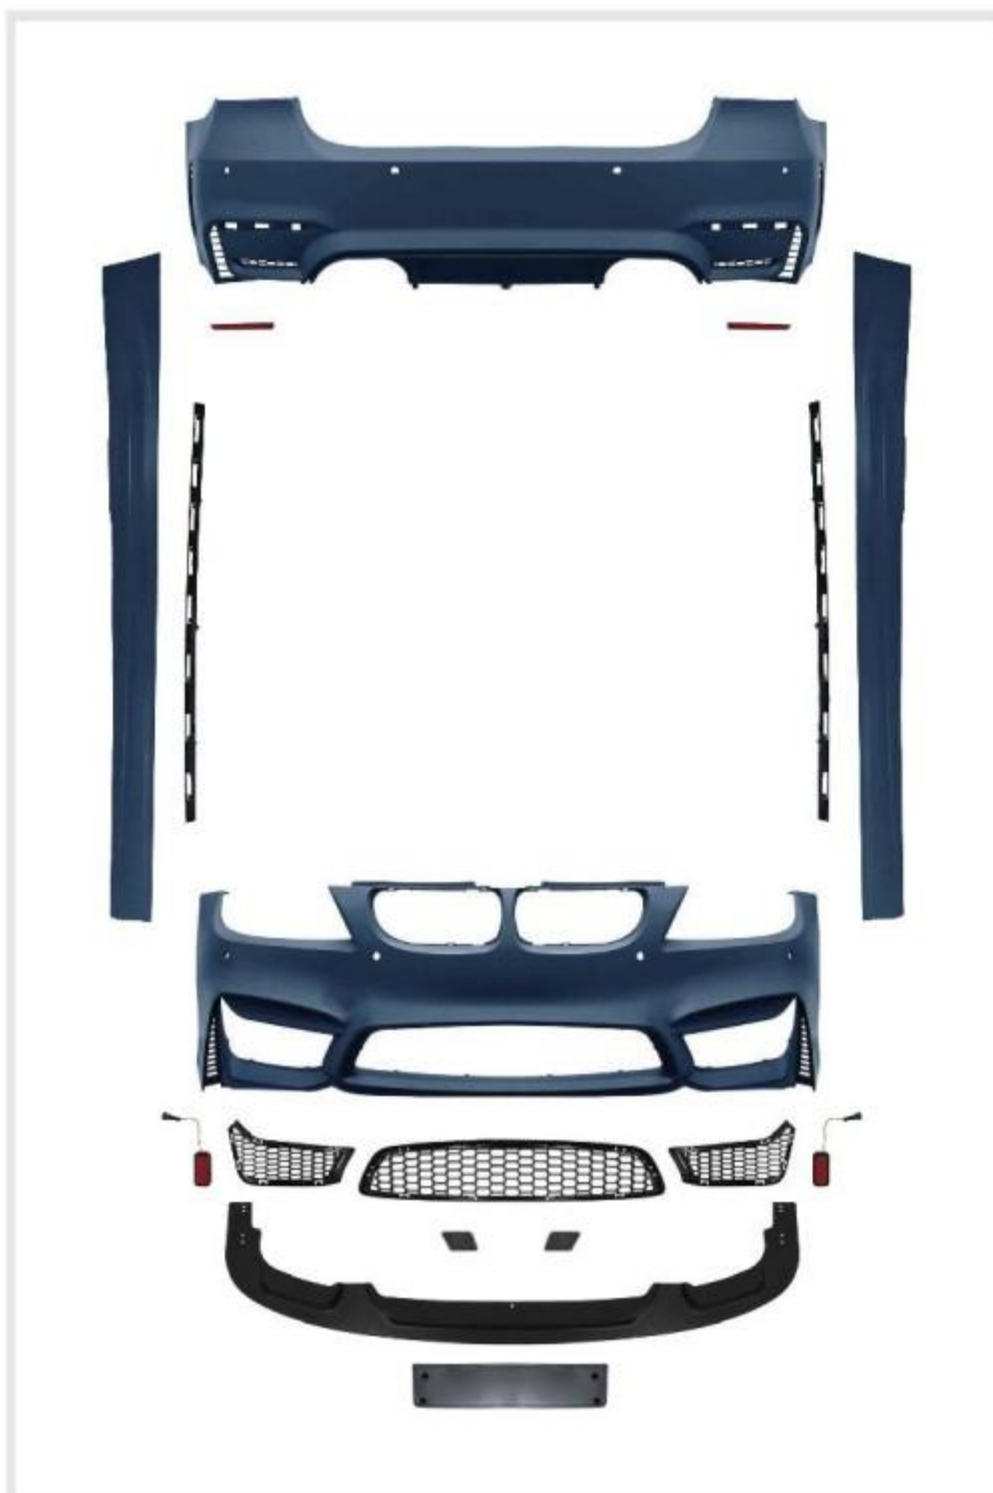

BMW-E90

E90(05-12)--M4

- ☐ E90-042   ☒ SIZE:196*55*80cm
- ☐ BM3S-E90(09-12) Upgrade To M4
- ☐ Bodykits(Without Fog Lamp Hole)