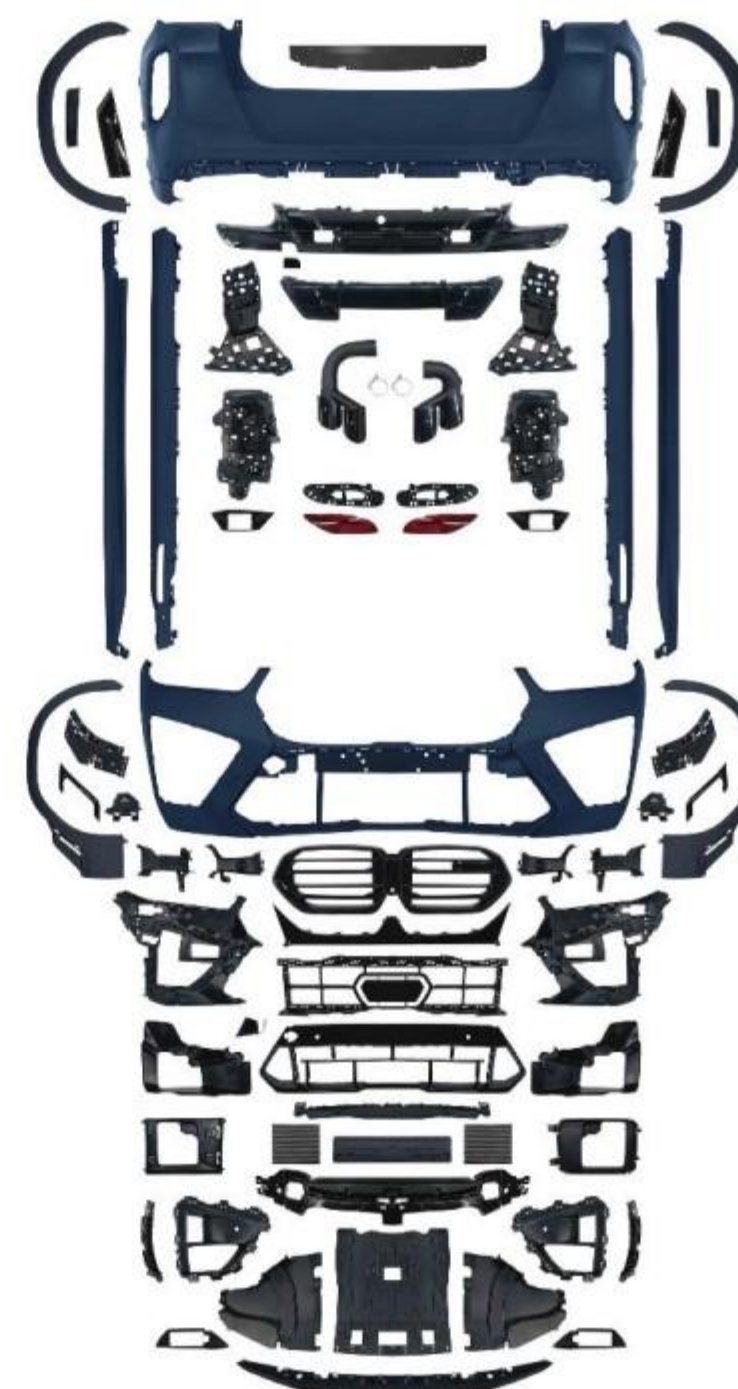

- ☐ G06-015   ● SIZE:207*70*75cm
- ☐ BMX6-G06(2023+) Upgrade To **X6M**
- ☐ Bodykits(Use For Classic Car)