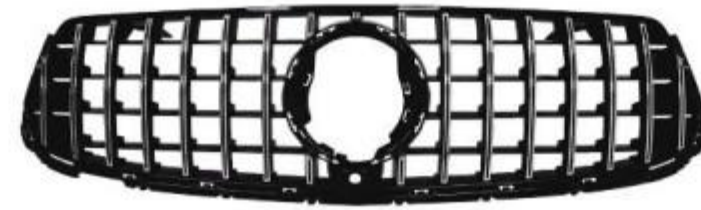

- X253-007 ● SIZE:196*55*80cm
- BZGLC-X253(16-19) Upgrade To **AMG63**
- Bodykits

BENZ-X253/C253

X253/C253(16-19)--(20-22)AMG

X253/C253(20-22)--AMG

- X253-008 ● SIZE:205*82*63cm
- BZGLC-X253(16-19) Upgrade To (20-22)AMG63
- Old To New Bodykits