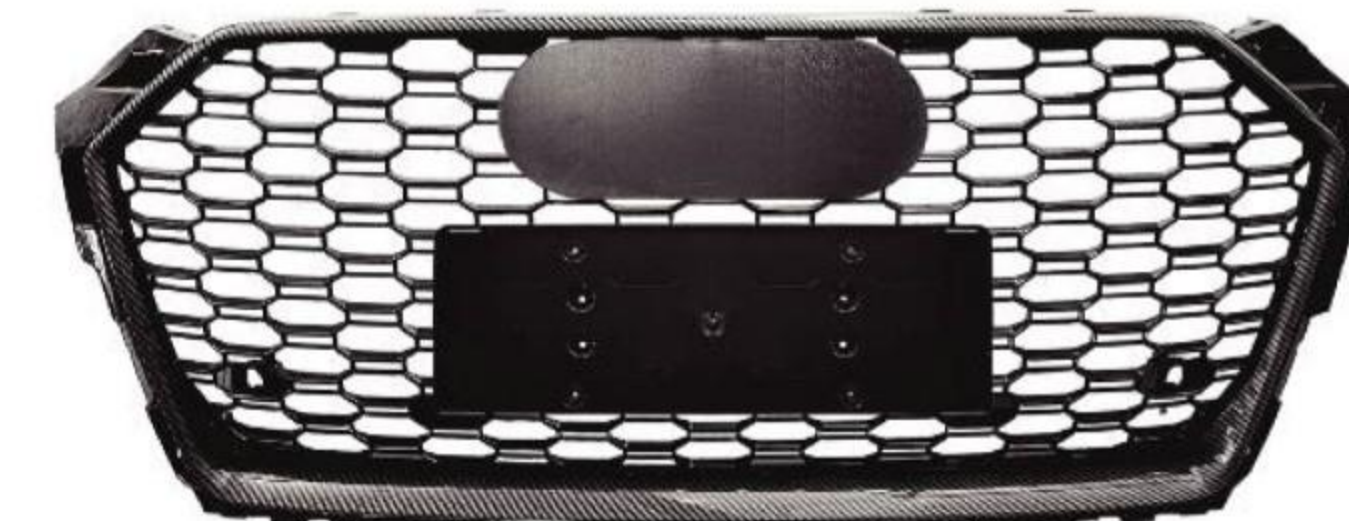

AUDI-A5

A5(17-20)--RS5

A5(17-20)--(2021+)RS5

- A5-025 SIZE:109*20*52cm
- ADA5(17-20) Upgrade To **RS5**
- Grille(Silvery)

- A5-026 SIZE:109*20*52cm
- ADA5(17-20) Upgrade To **RS5**
- Grille(Black)

- A5-027 SIZE:109*20*52cm
- ADA5(17-20) Upgrade To **RS5**
- Grille(Water Transfer Printing)