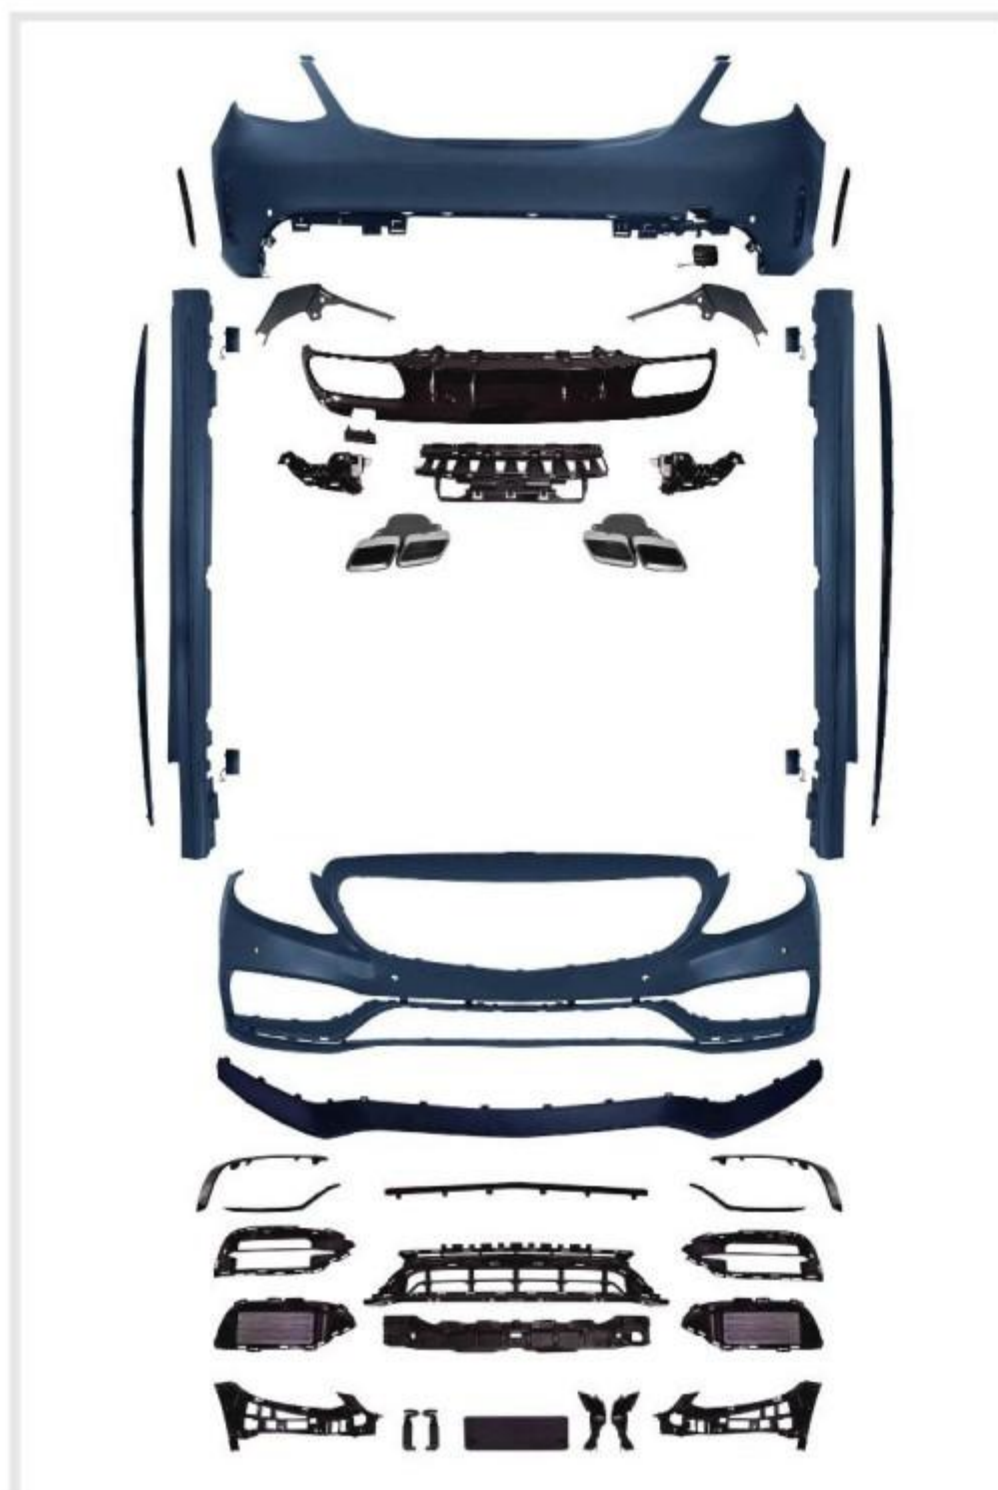

BENZ-W205/C205 W206

W205/C205(19-21)--AMG W206(2022+)--AMG

- ☐ W205/C205-038 ● SIZE:196*55*80cm
- ☐ BZC/Coupe-W205/C205(19-21) Upgrade To **19C63**
- ☐ Bodykits