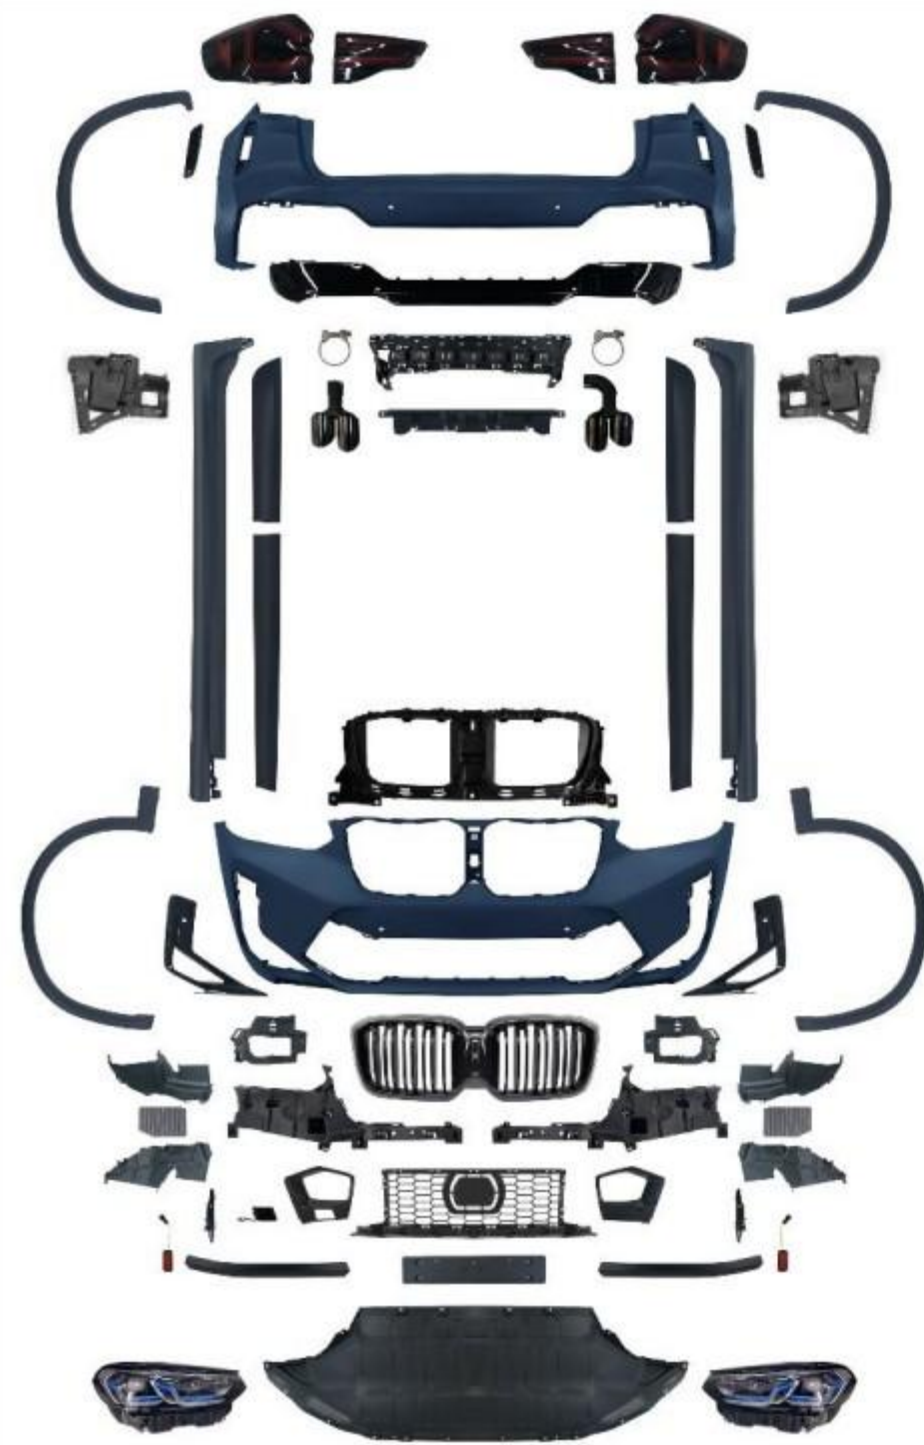

BMW-G01/08

G01/08(2022+)--X3M

G01/08(2022+)--Black Samurai

- ☐ G01/08-021 ● SIZE:195*70*65cm
- ☐ BMX3-G01(18-21) Upgrade To (2022+)X3M
- ☐ Bodykits(With Head Lamp)(Use For Classic Car)