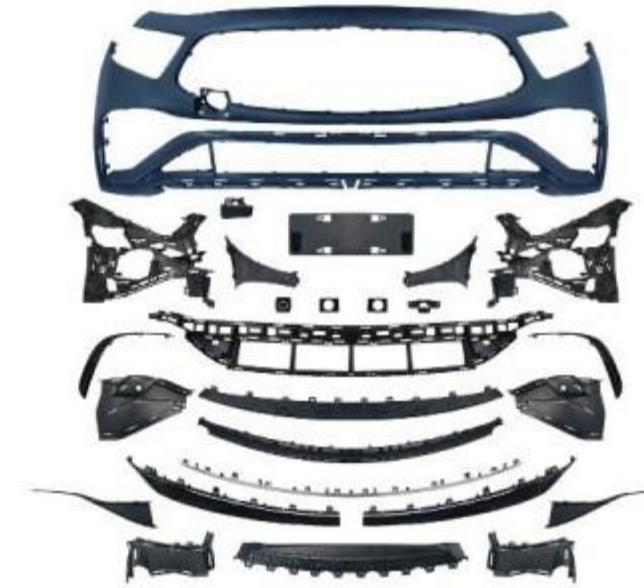

- W257-002 ● SIZE:113*33*19cm
- BZCLS-W257(18-24) Upgrade To **GT-R**
- Grille(Black)

- W257-003 ● SIZE:183*57*66cm
- BZCLS-W257(18-24) Upgrade To **AMG53**
- Front Bumper Assy

- W257-004 ● SIZE:196*55*80cm
- BZCLS-W257(18-24) Upgrade To **AMG53**
- Rear Bumper Assy