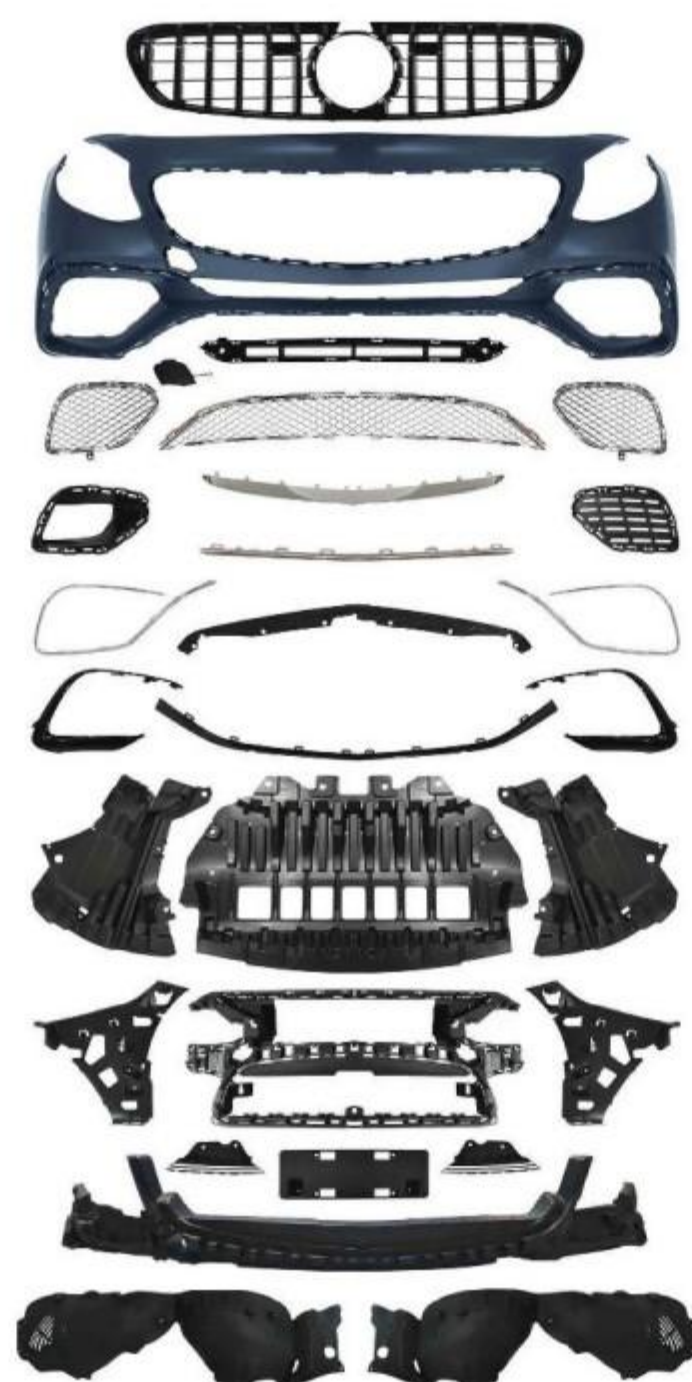

- ☐ W217-002 ● SIZE:195*70*65cm
- ☐ BZS-Coupe-W217(13-20) Upgrade To **S65**
- ☐ Front Bumper Assy