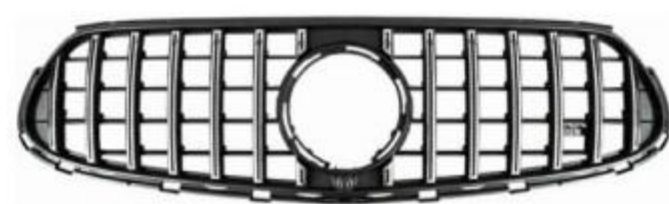

BENZ-X254

X254(2023+)--AMG

- ☐ X254-001   ● SIZE:116*17*33cm
- ☐ BZGLC-X254(2023+) Upgrade To **GT-R**
- ☐ 1:1 Grille(Silvery)