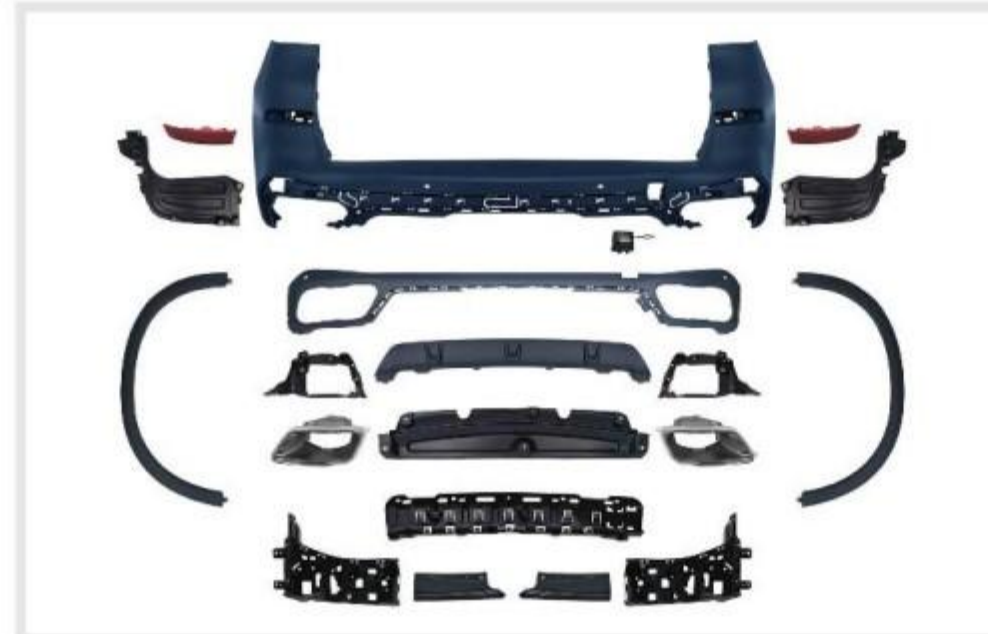

- ☐ G05/18-007
- ☒ SIZE:207*70*75cm
- ☐ BMX5-G05/18(19-24) Upgrade To M-Tech
- ☐ Rear Bumper Assy