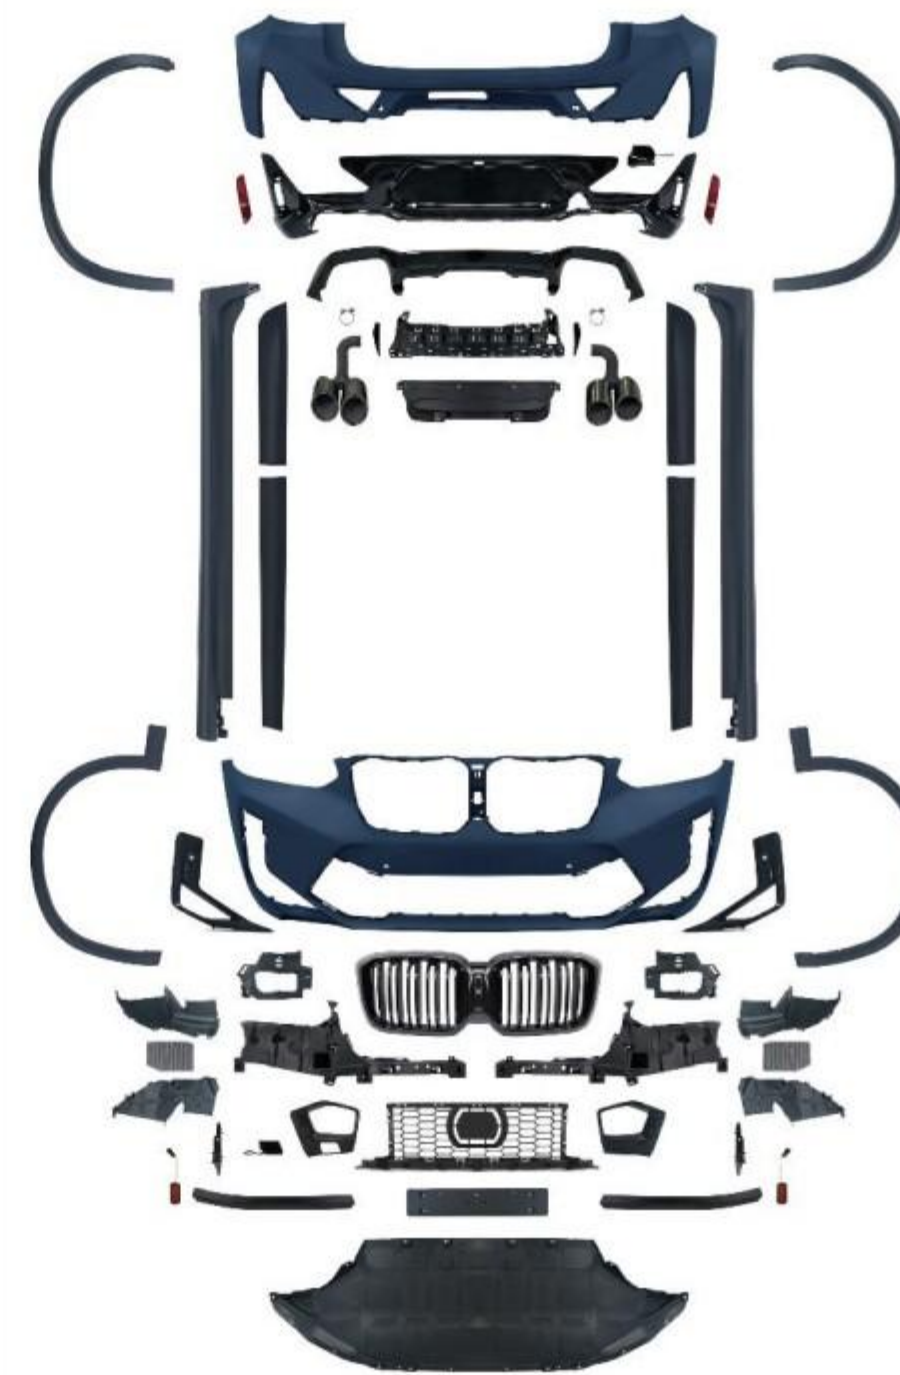

- ☐ G02-015 ● SIZE:195*70*65cm
- ☐ BMX4-G02(2022+) Upgrade To X4M
- ☐ Bodykits(Use For Classic Car)