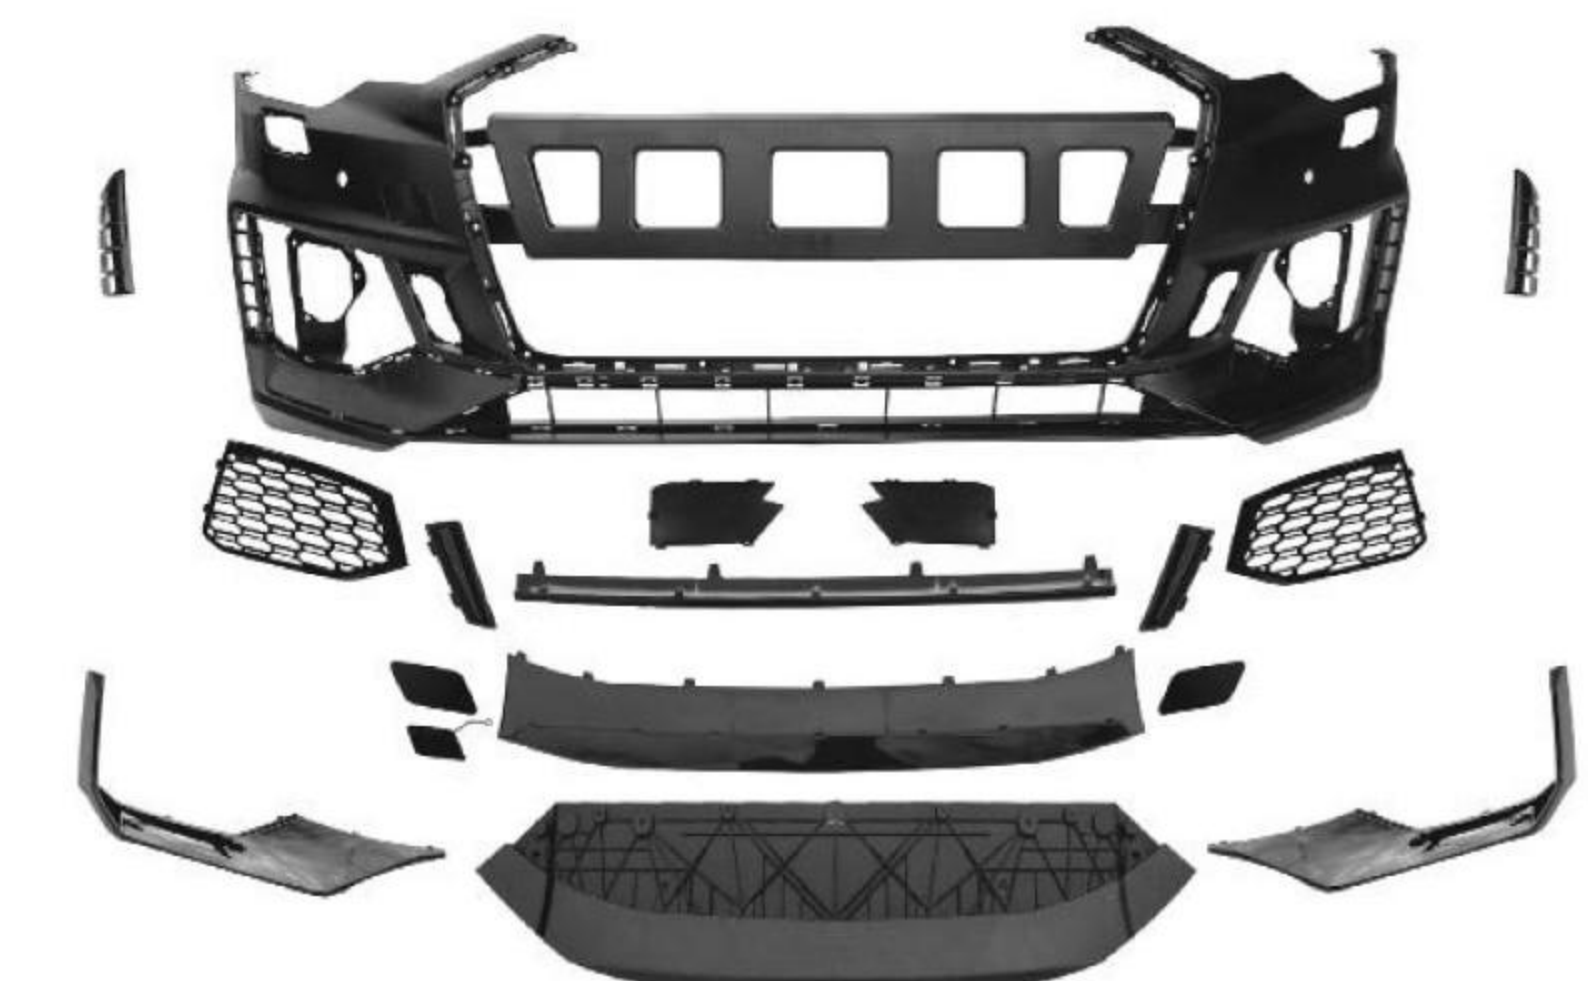

- ☐ A6-035   ● SIZE:190*61*60cm
- ☐ ADA6(19-24) Upgrade To **US-Style**
- ☐ Front Bumper Assy(All Mech Style)