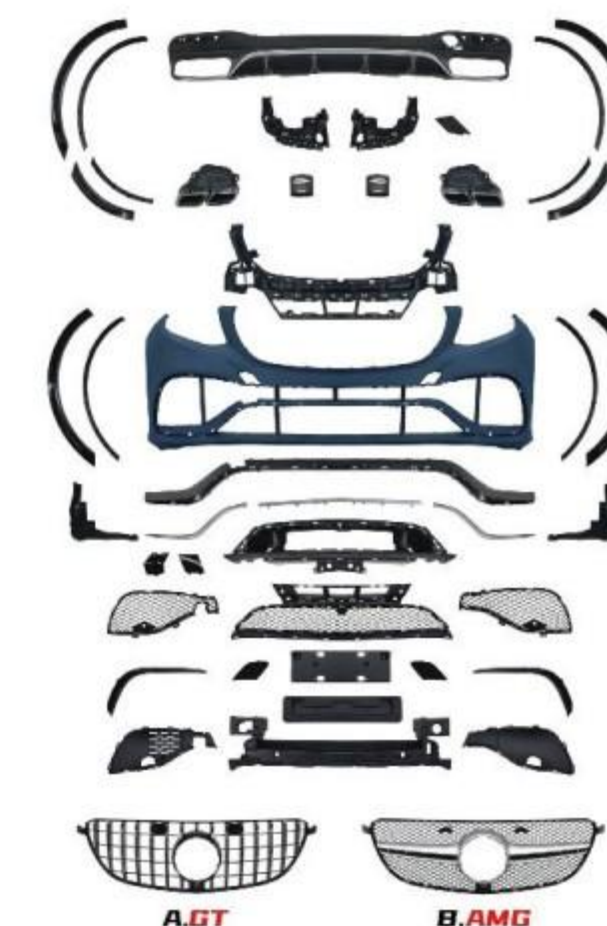

- ☐ W166-009 ● SIZE:210*82*77cm
- ☐ BZGLE-W166(15-19) Upgrade To GLE63
- ☐ Bodykits(Use For Sport Car)