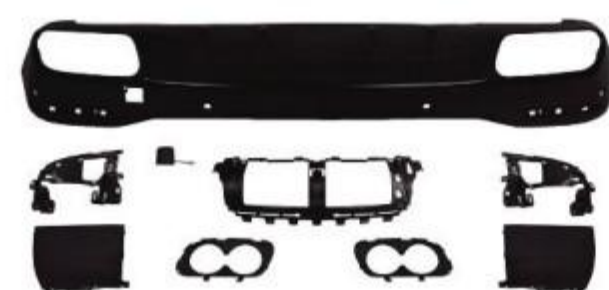

- ☐ X167-008   ● SIZE:188*27*41cm
- ☐ BZGLS-X167(20-24) Upgrade To **AMG53**
- ☐ Rear Diffuser(Black)