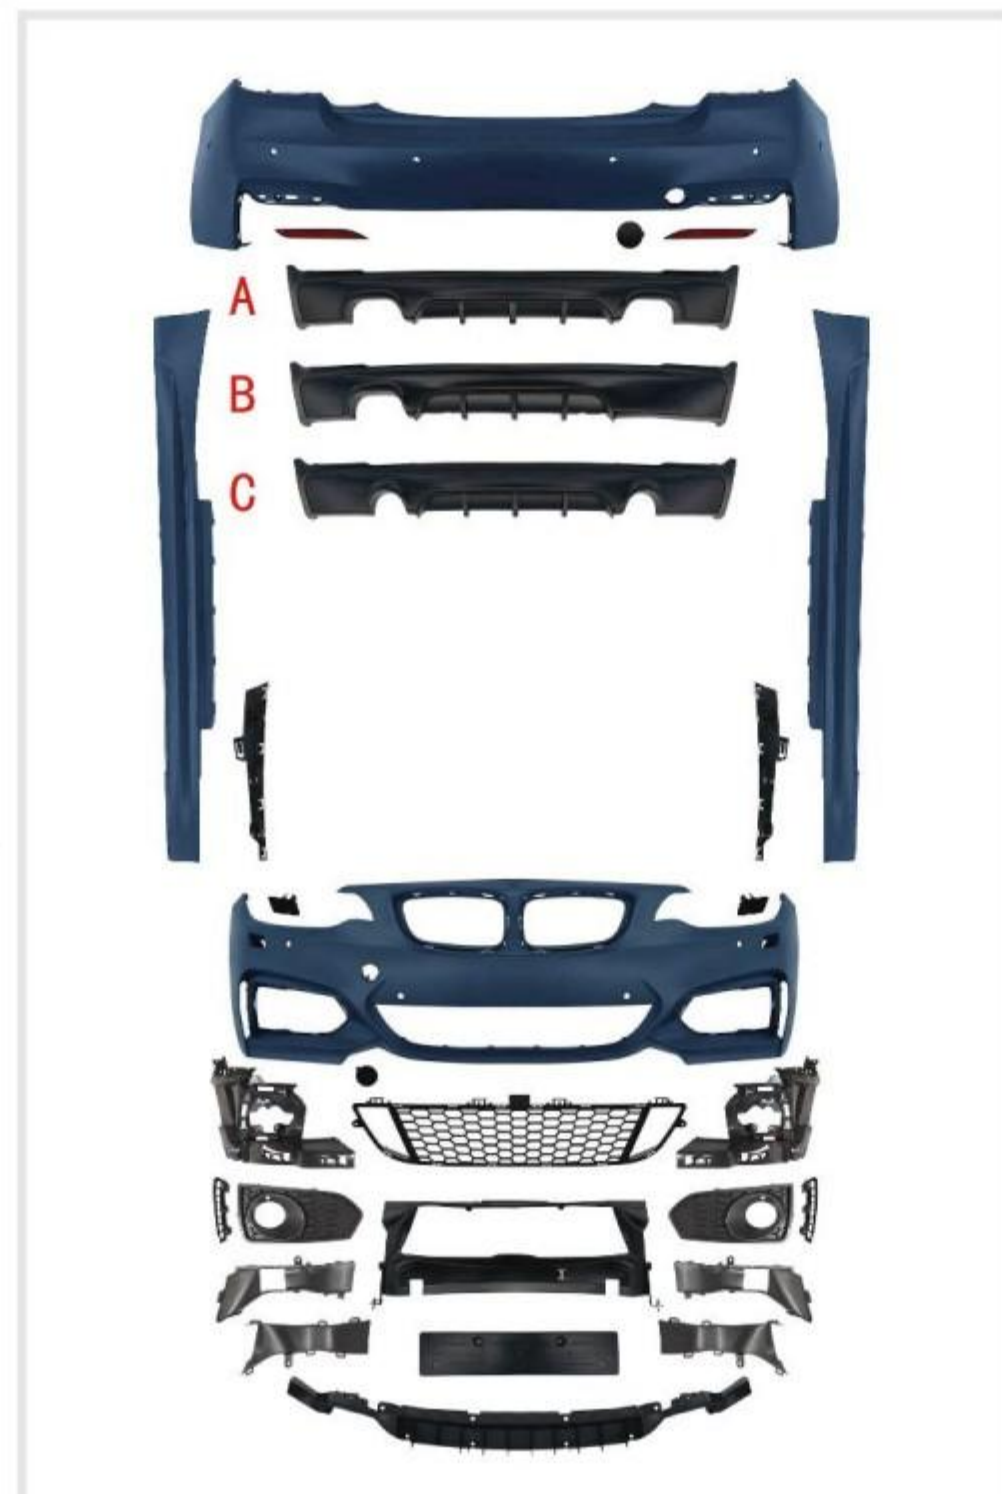

- ☐ F22/23-017   ● SIZE:196*55*80cm
- ☐ BM2S-F22/23(14-19) Upgrade To **M-Tech**
- ☐ Bodykits(With Fog Lamp Hole)