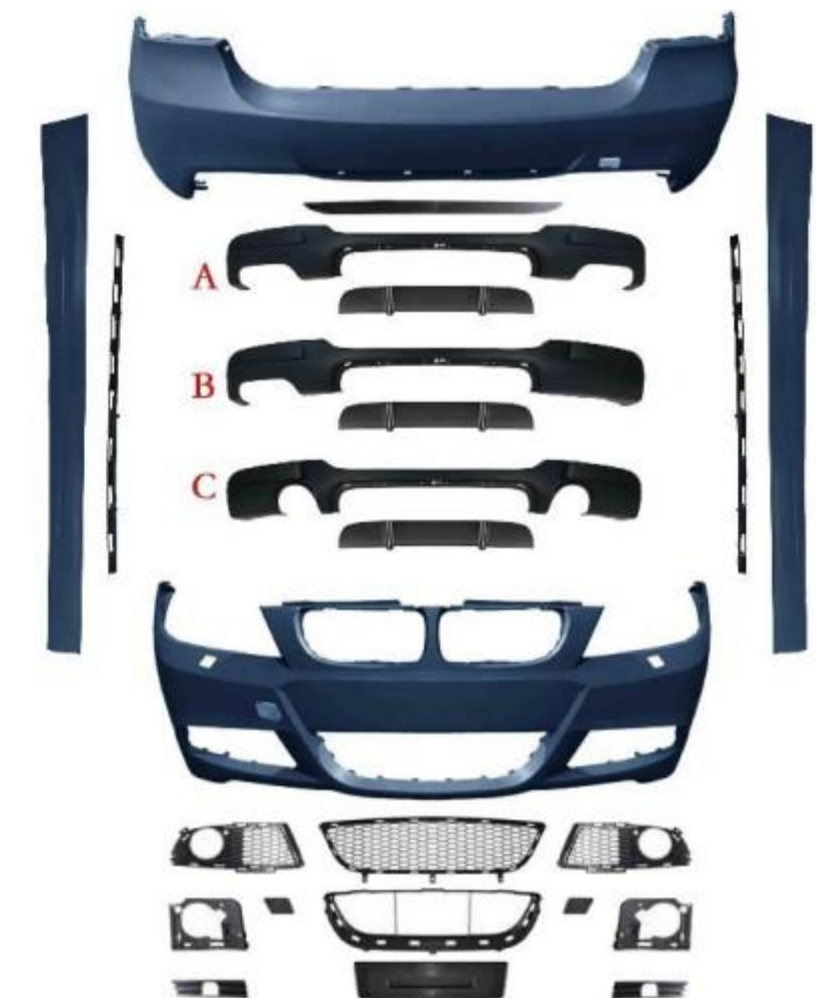

- ☐ E90-010   ● SIZE:196*55*80cm
- ☐ BM3S-E90(09-12) Upgrade To **M-Tech**
- ☐ Bodykits