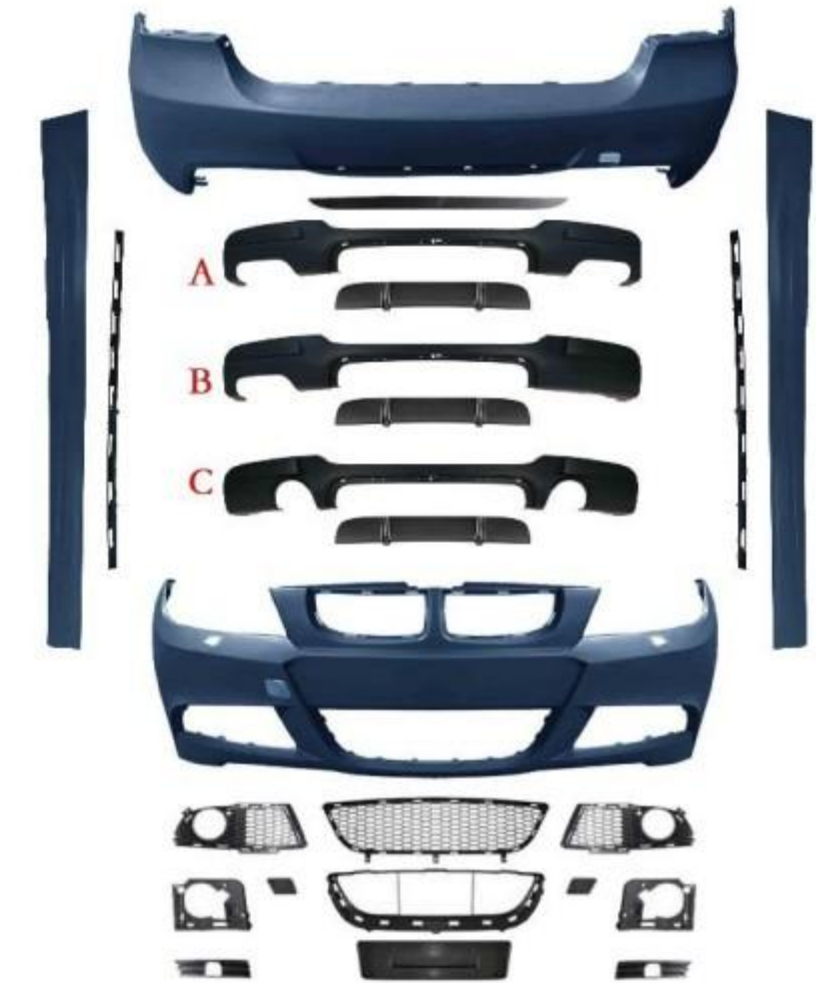

- ☐ E90-009   ● SIZE:196*55*80cm
- ☐ BM3S-E90(05-08) Upgrade To **M-Tech**
- ☐ Bodykits