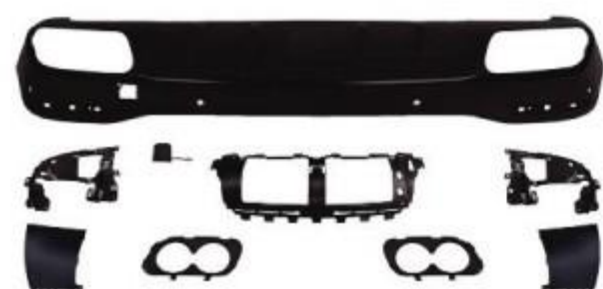

BENZ-W167/C167

W167/C167(20-24)--AMG

W167/C167(20-24)--Maybach

- ☐ W167-012   ● SIZE:188*27*41cm
- ☐ BZGLE-W167(20-24) Upgrade To **AMG53**
- ☐ Rear Diffuser(Black)