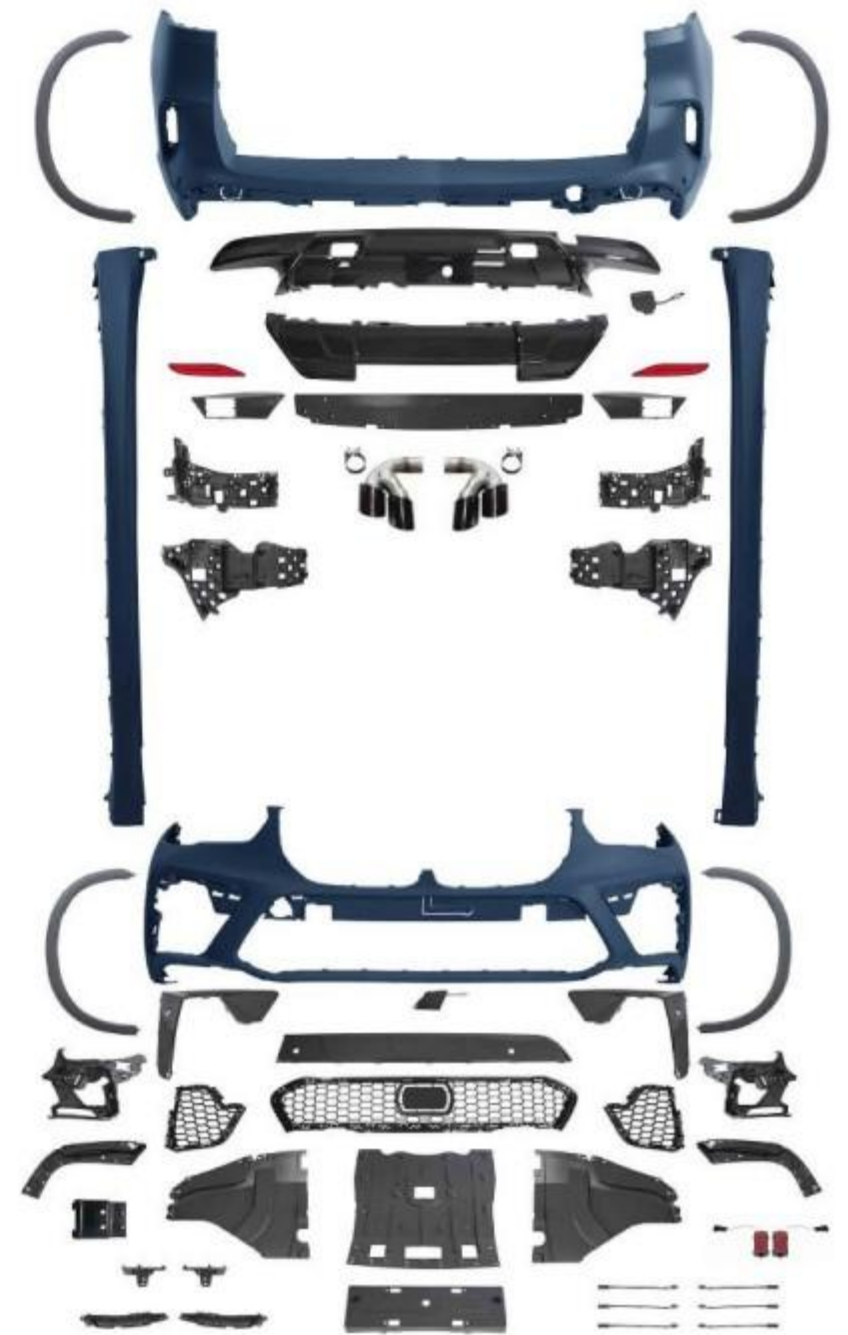

- ☐ G05/18-022 ● SIZE:207*70*75cm
- ☐ BMX5-G05/18(19-22) Upgrade To **X5M**
- ☐ Bodykits