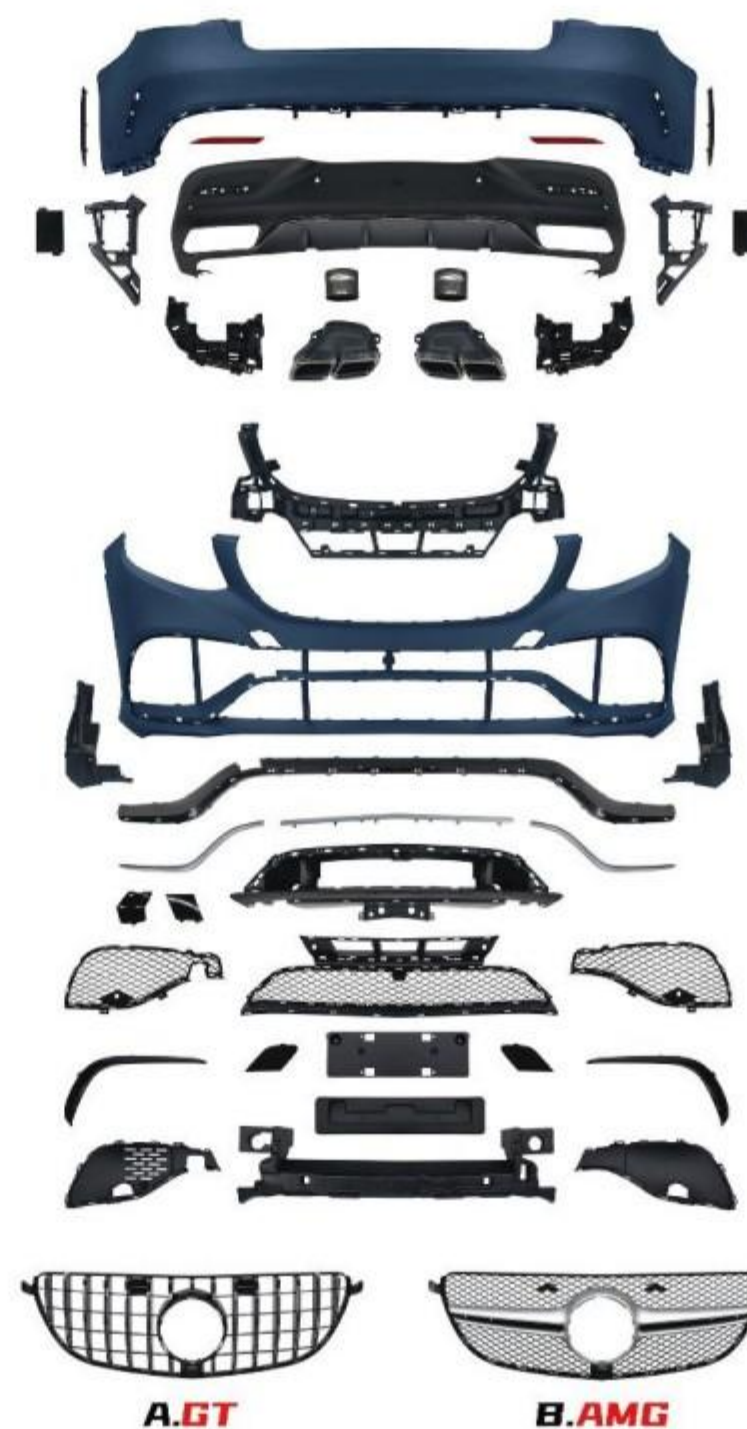

- ☐ C292-005 ● SIZE:210*82*77cm
- ☐ BZGLE-Coupe-C292(15-19) Upgrade To Coupe63
- ☐ Bodykits(Use For Classic Car)