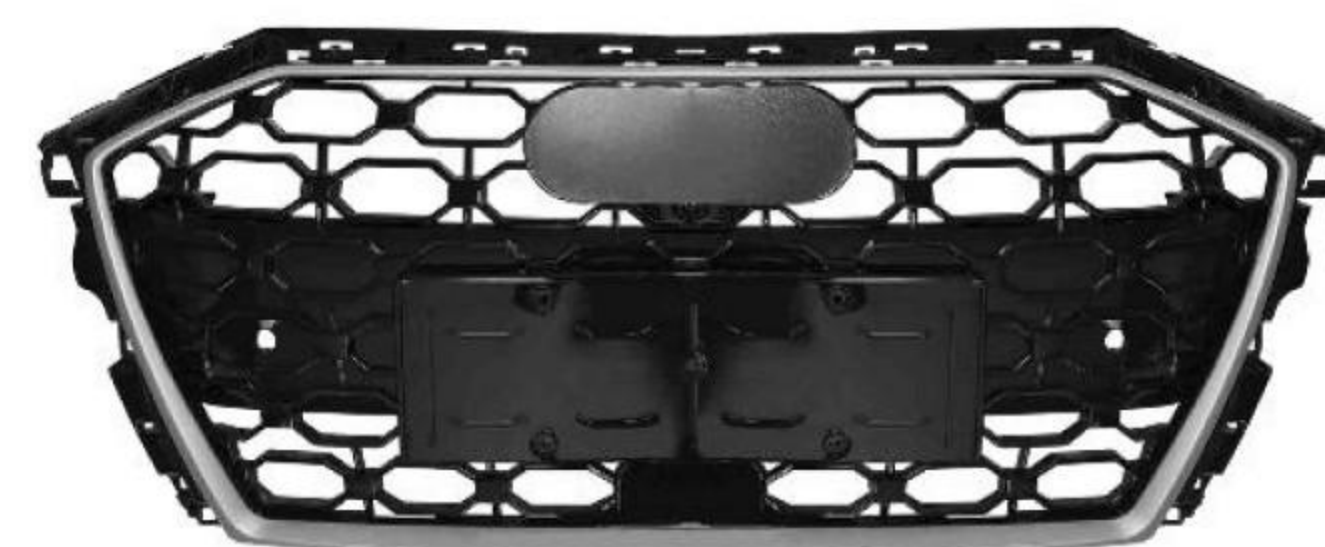

- A3-021 SIZE:120*18*52cm
- ADA3(2021+) Upgrade To **RS3**
- Grille(Silvery)

- A3-022 SIZE:120*18*52cm
- ADA3(2021+) Upgrade To **RS3**
- Grille(Black)

- A3-023 SIZE:120*18*52cm
- ADA3(2021+) Upgrade To **RS3**
- Grille(Water Transfer Printing)