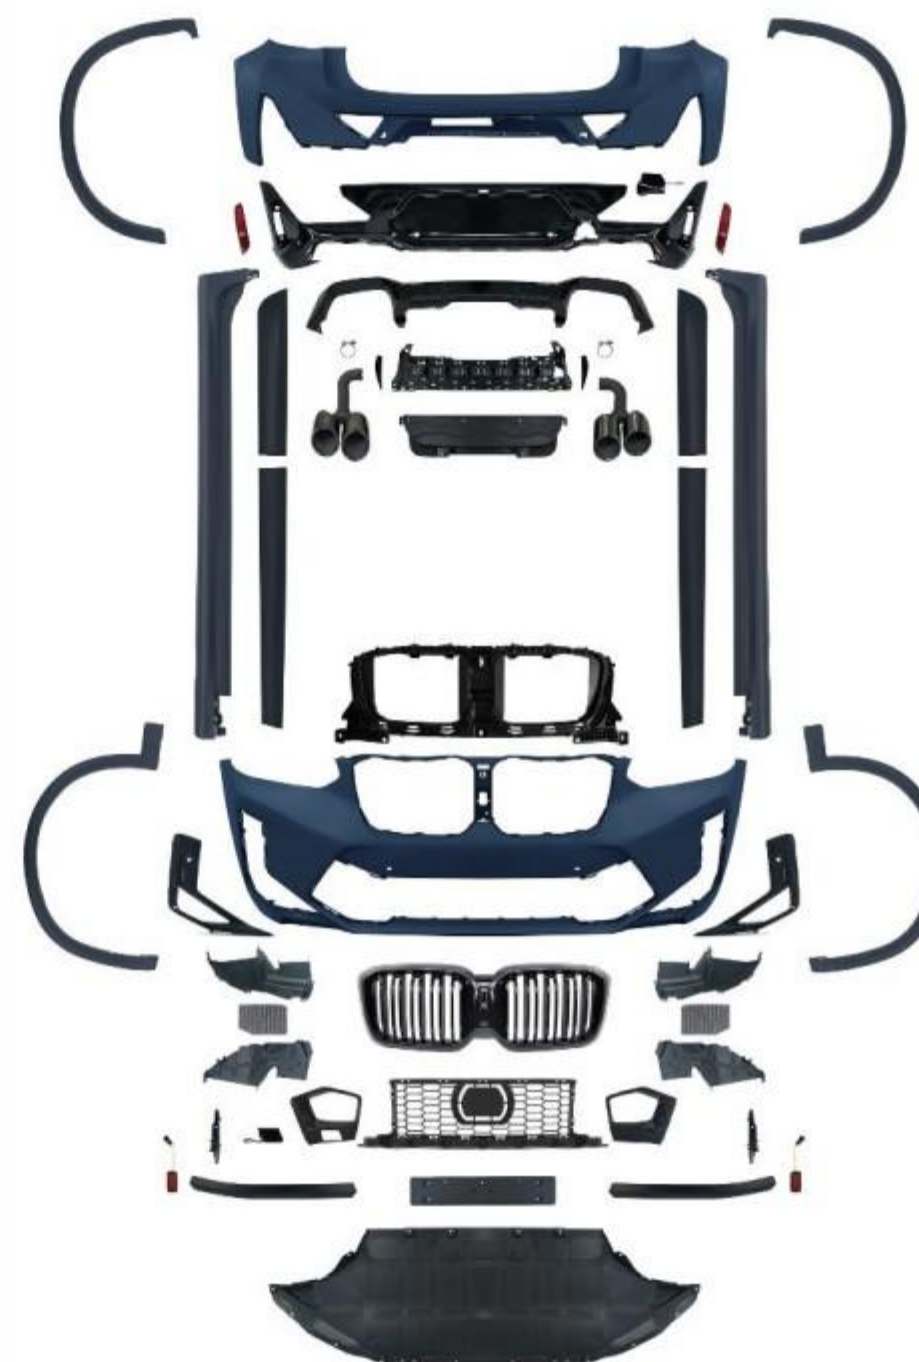

- ☐ G02-008 ● SIZE:195*70*65cm
- ☐ BMX4-G02(18-21) Upgrade To (2022+)X4M
- ☐ Bodykits(Use For Classic Car)

- ☐ G02-005 ● SIZE:130*27*8cm
- ☐ BMX4-G02(18-21) Upgrade To X4M
- ☐ Spoiler(Glossy Black)