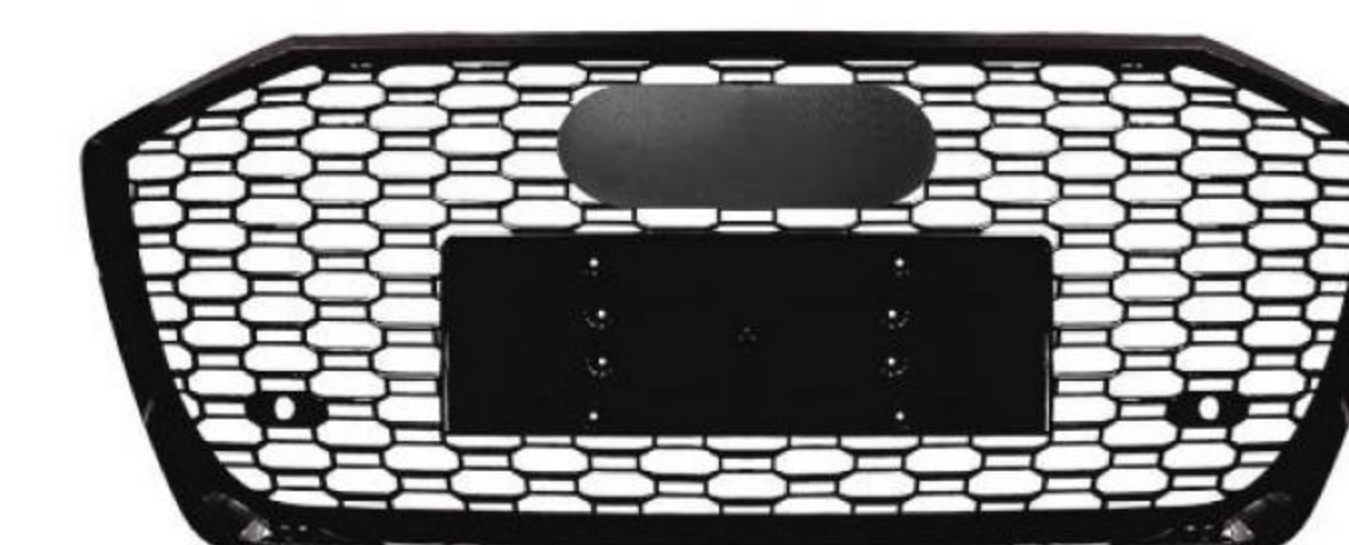

- ☐ A6-021   ● SIZE:108*20*52cm
- ☐ ADA6(19-24) Upgrade To **RS6**
- ☐ Grille(Black)