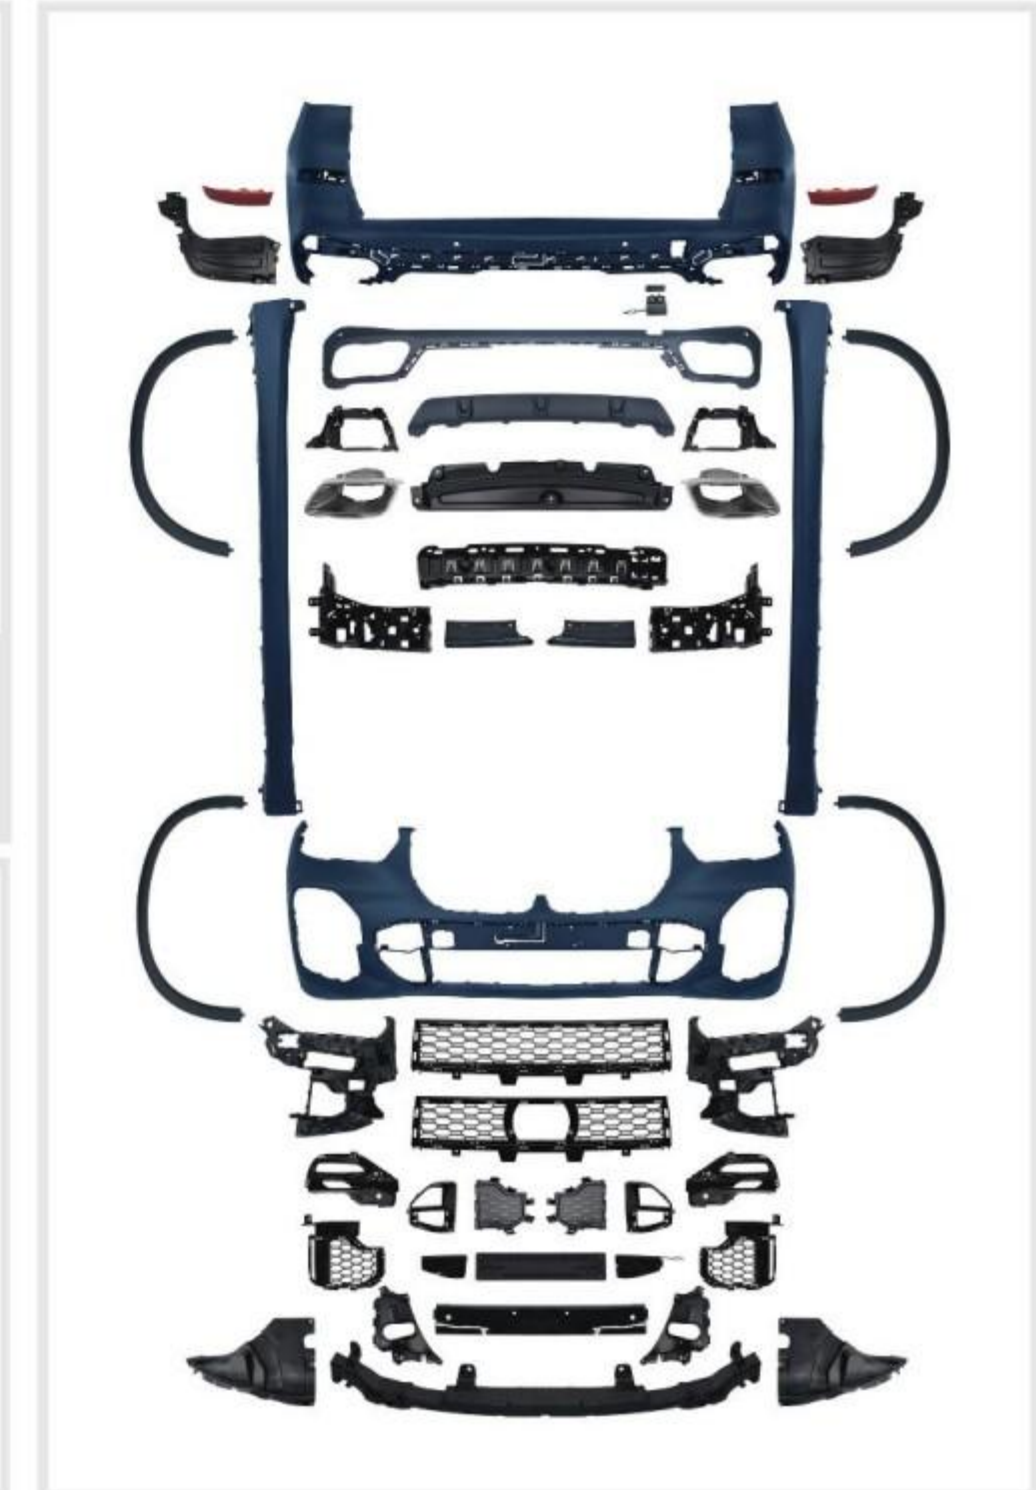

- ☐ G05-009
- ☒ SIZE:207*70*75cm
- ☐ BMX5-G05(19-22) Upgrade To M-Tech
- ☐ Bodykits