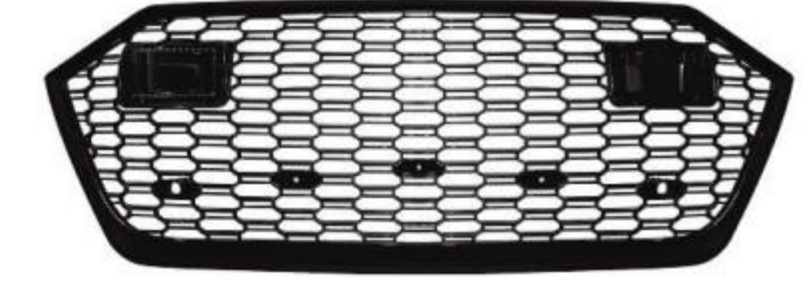

- ☐ A7-004   ● SIZE:119*18*47cm
- ☐ ADA7/A7L(19-23) Upgrade To **A7**
- ☐ Honeycomb Grille(Black)