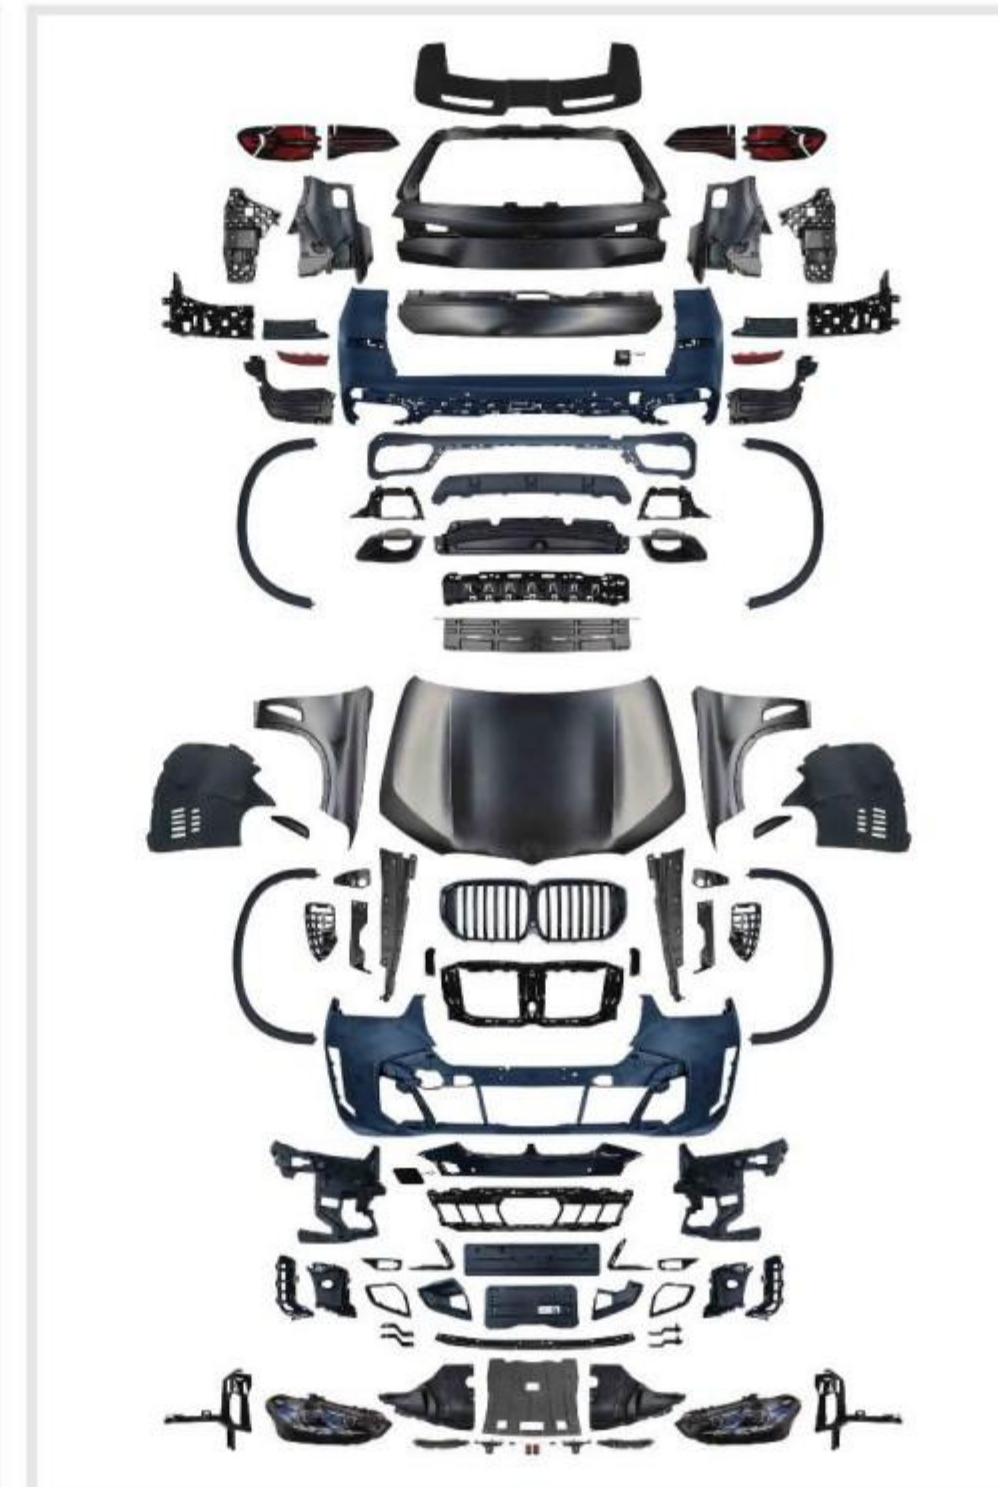

F15(14-18)--M-Tech/X5M

- E70-010 ● SIZE:210*82*77cm
- BMX5-E70(08-13) Upgrade To (19-22)M-Tech
- Old To New Bodykits

- E70-011 ● SIZE:210*82*77cm
- BMX5-E70(08-13) Upgrade To (2023+)X5M
- Old To New Bodykits