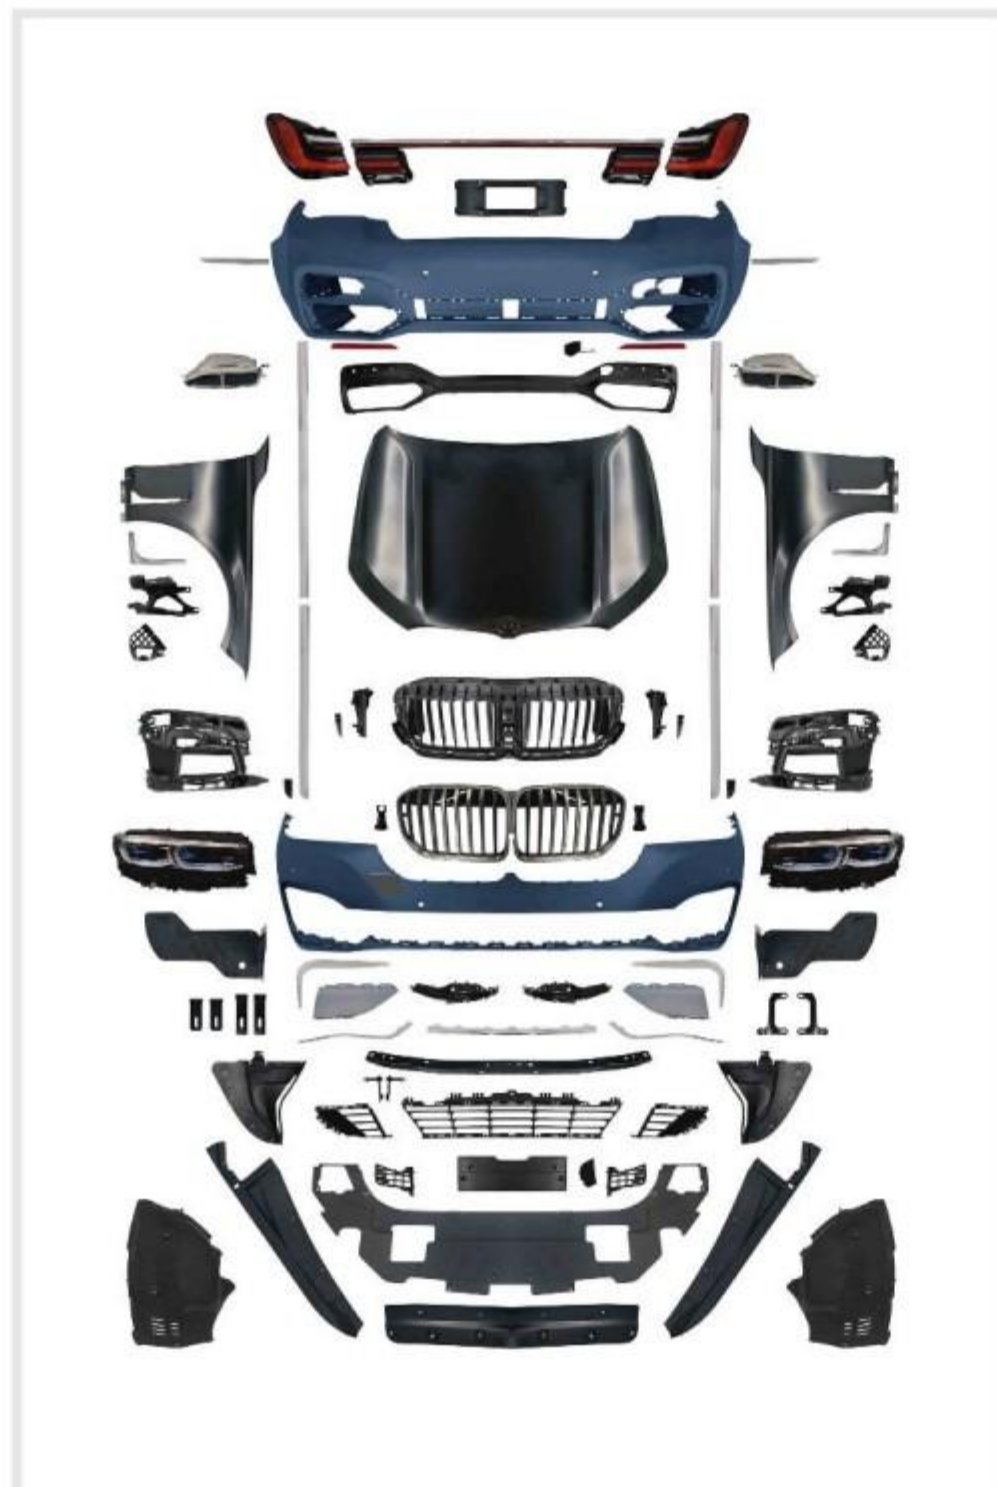

A.(Glossy Black)
B.(Water Transfer Printing)

- F06/12/13-013/014 ● SIZE:130*27*8cm
- BM6S-F06/12/13(11-18) Upgrade To M6
- Spoiler(A-013/B-014)

BMW-F01/02

F01/02(09-15)--G11/12(19-22)

- F01/02-001
- SIZE:222*82*63cm
- BM7S-F01/02(09-15) Upgrade To **G11/12(19-22)**
- Sport Bodykits(No Cutting Version)