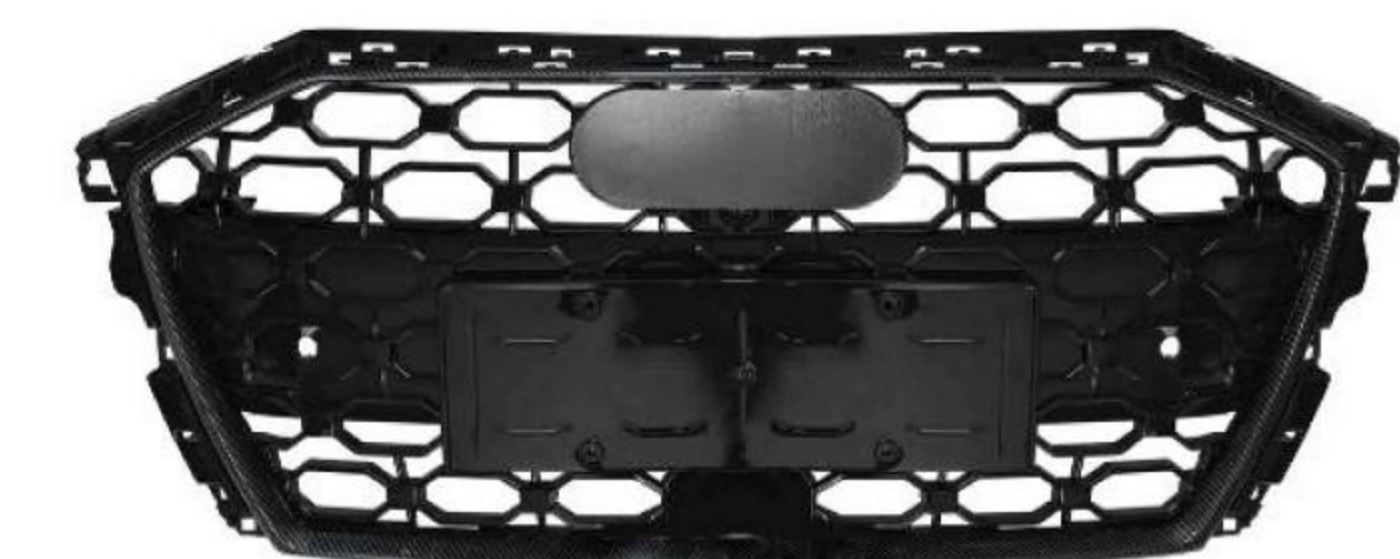

- A3-021 SIZE:120*18*52cm
- ADA3(2021+) Upgrade To **RS3**
- Grille(Silvery)

- A3-022 SIZE:120*18*52cm
- ADA3(2021+) Upgrade To **RS3**
- Grille(Black)

- A3-023 SIZE:120*18*52cm
- ADA3(2021+) Upgrade To **RS3**
- Grille(Water Transfer Printing)