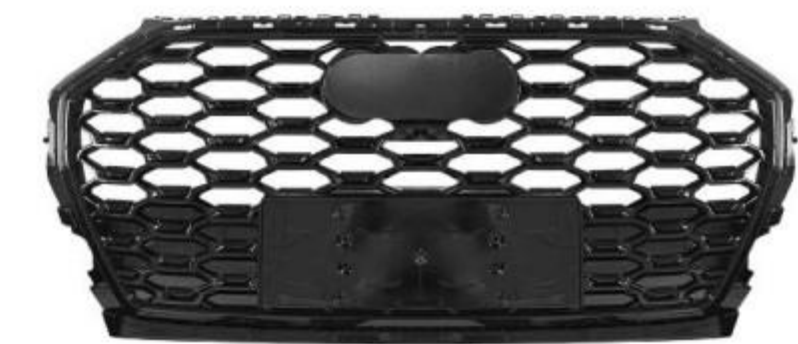

- ☐ Q5-008 ● SIZE:122*18*56cm
- ☐ ADQ5(21-23) Upgrade To **RSQ5**
- ☐ Grille(Black)