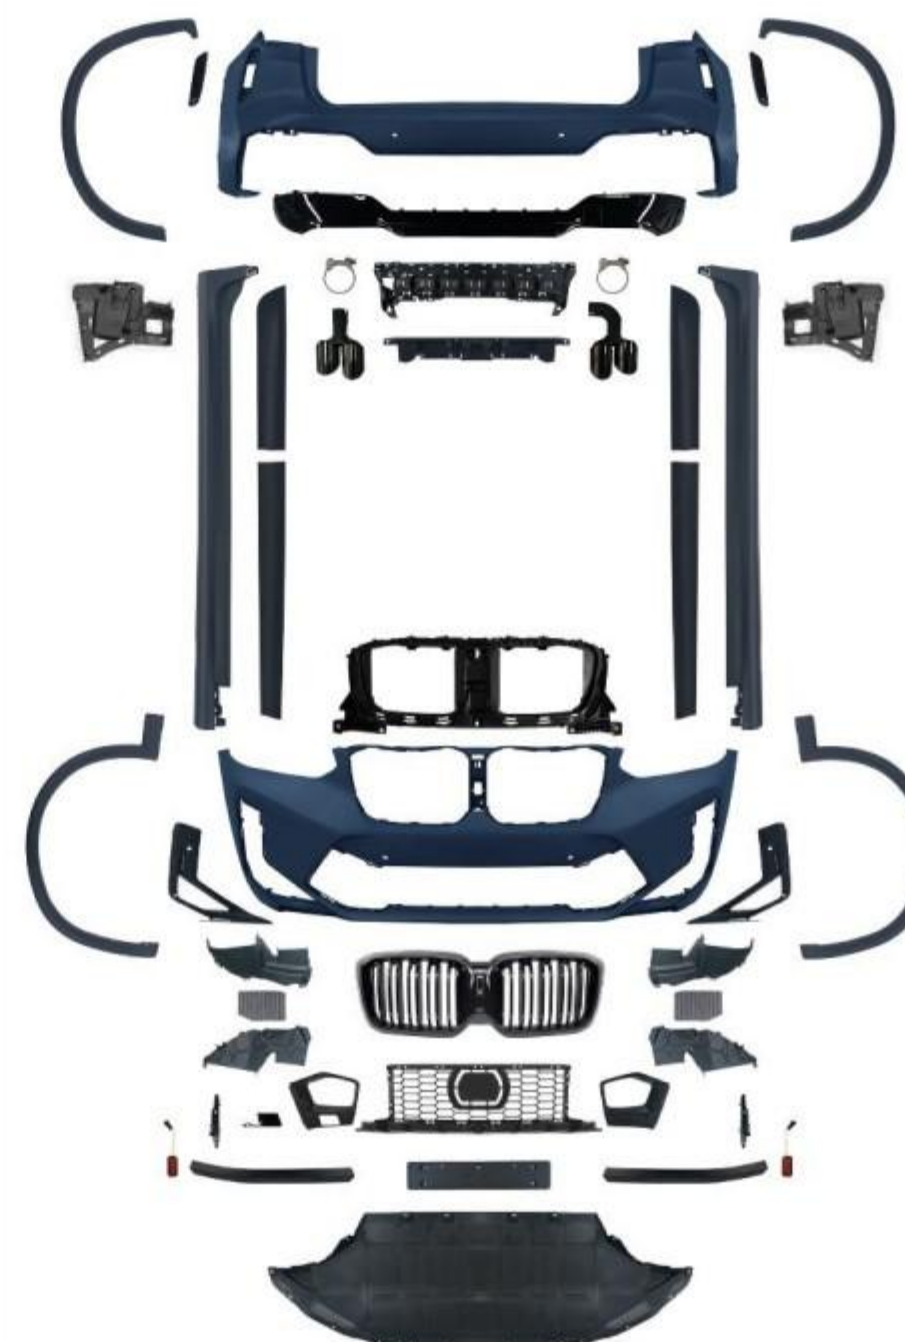

- ☐ G01/08-019
- ☒ SIZE:195*70*65cm
- ☐ BMX3-G01(18-21) Upgrade To (2022+)X3M
- ☐ Bodykits(Use For Classic Car)