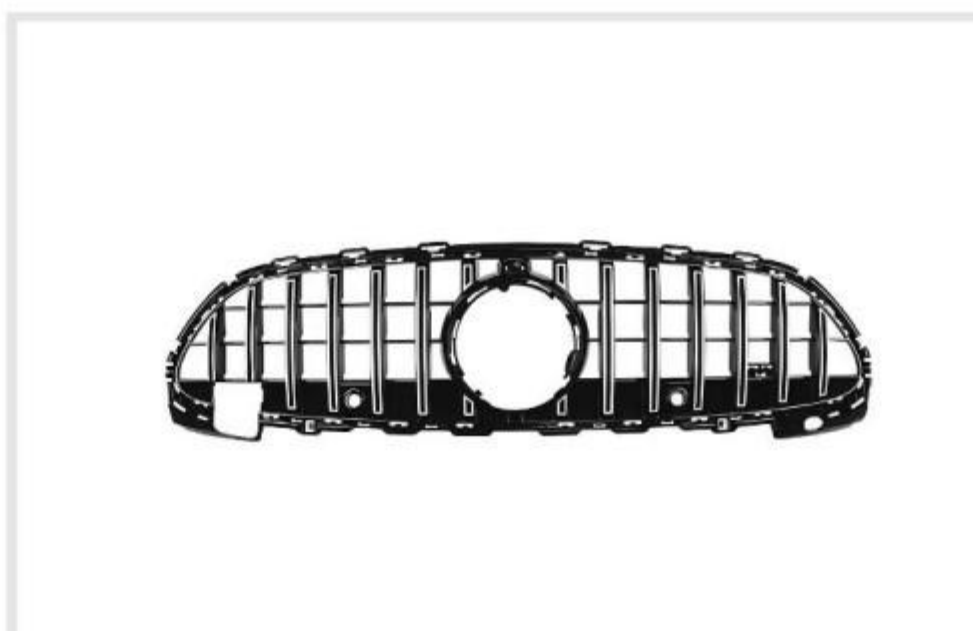

- ☐ W206-001 ● SIZE:114*15*31cm
- ☐ BZC-W206(2022+) Upgrade To **GT-R**
- ☐ Grille(Silvery)