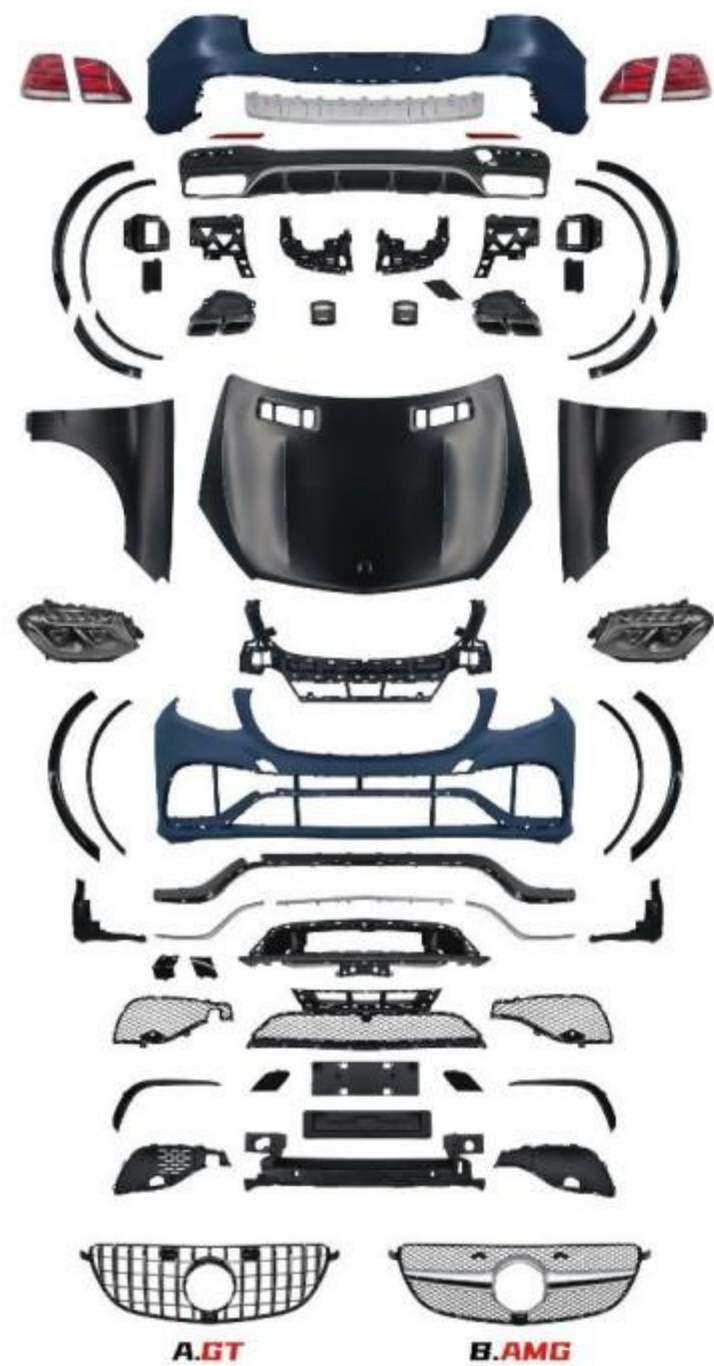

BENZ-W166

W166-ML(12-14)--W166-GLE63(15-19)

W166(15-19)--GLE63

- ☐ W166-001 ● SIZE:210*82*77cm
- ☐ BZML-W166(12-14) Upgrade To (15-19)GLE63
- ☐ Old To New Bodykits