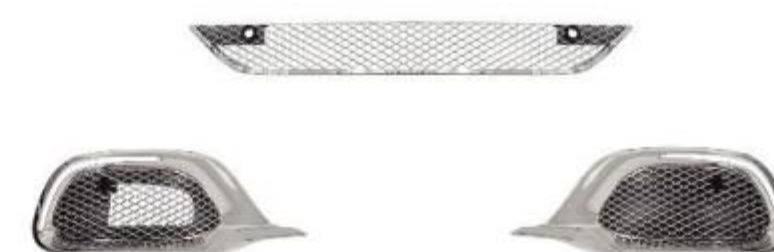

- ☐ W223-003 ● SIZE:111*13*48cm
- ☐ BZS-W223(2021+) Upgrade To **Maybach S680**
- ☐ Middle Rom And Fog Lamp Case(Silvery)