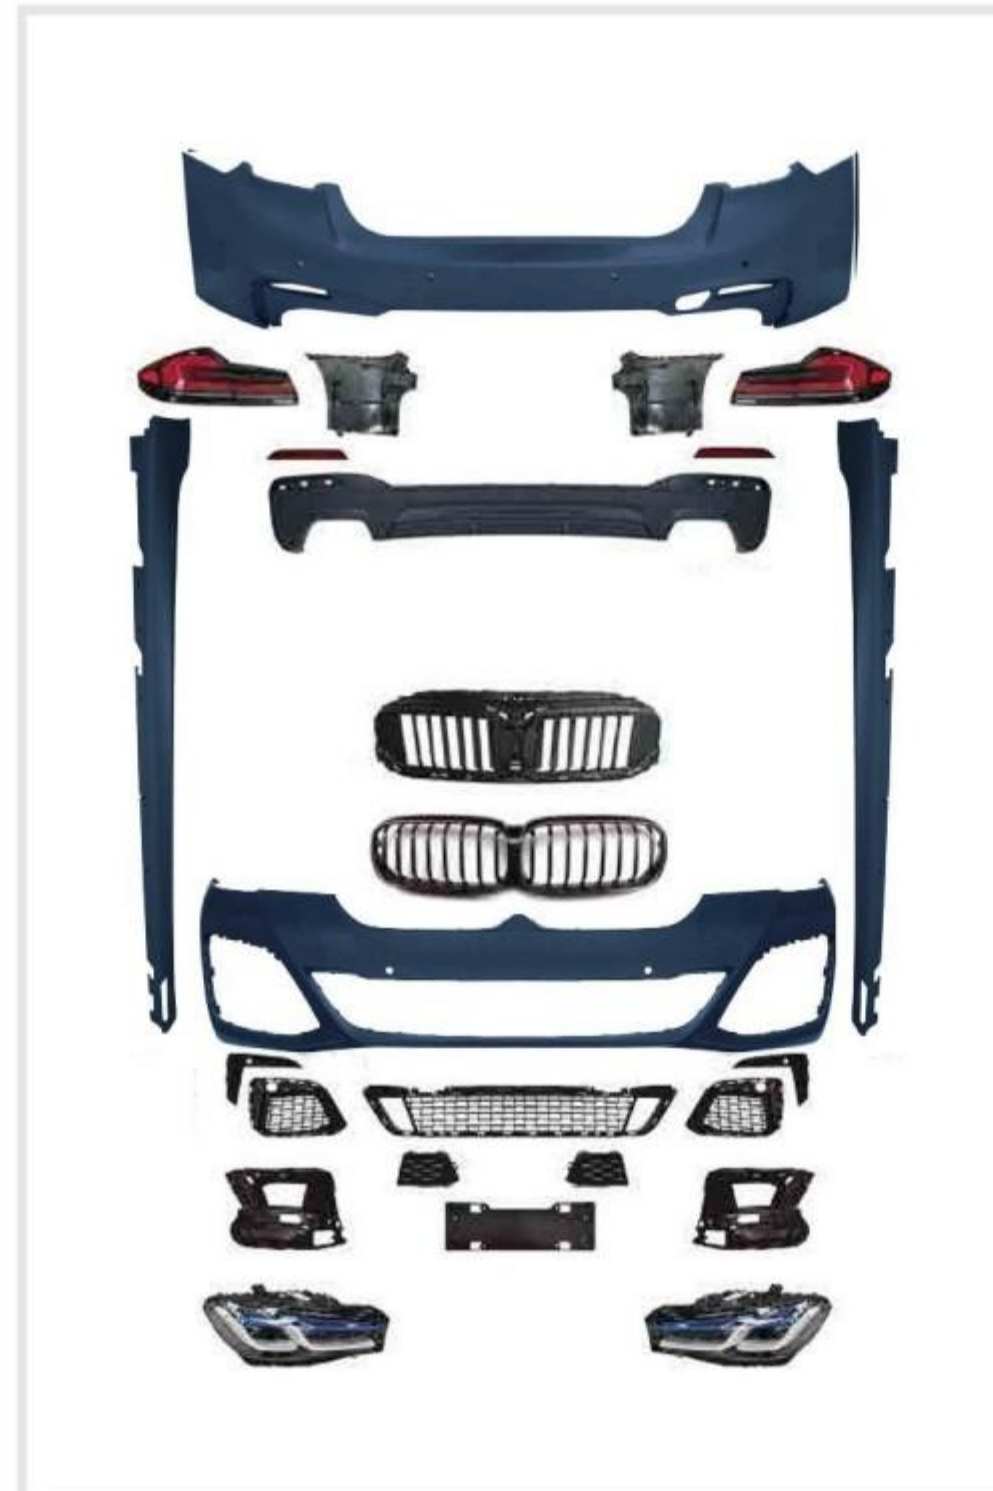

G30/38(18-20)--(21-23)M5/M-Tech

- G30-052
- SIZE:205*82*63cm
- BM55-G30(18-20) Upgrade To (21-23) **M5**
- Old To New Bodykits(With Lamp)

- G30-053
- SIZE:205*82*63cm
- BM55-G30(18-20) Upgrade To (21-23) **M-Tech**
- Old To New Bodykits(With Lamp)