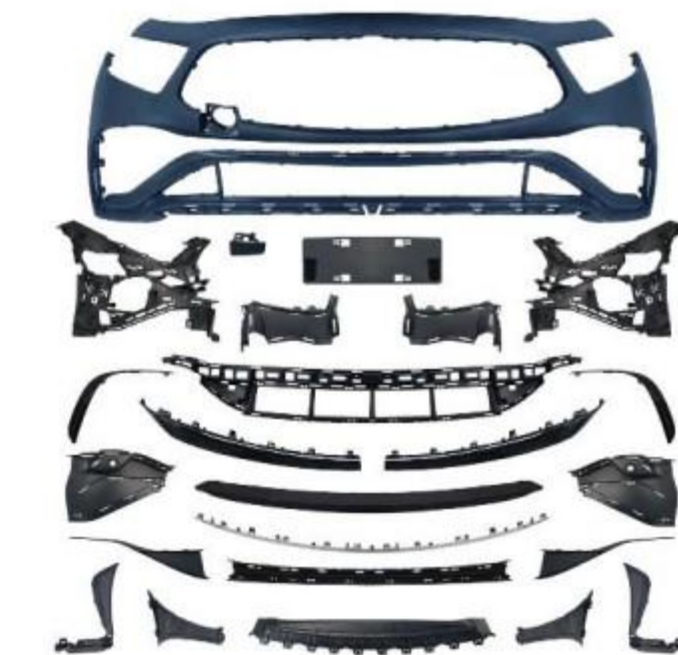

- ☐ W257-011   ● SIZE:196*55*80cm
- ☐ BZCLS-W257(18-24) Upgrade To **AMG53**
- ☐ Bodykits