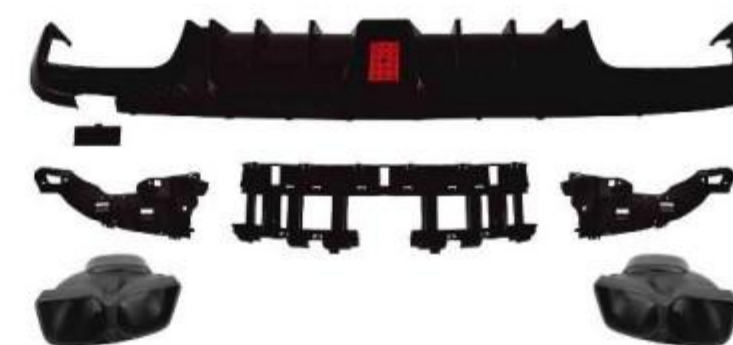

- ☐ W205-028   ● SIZE:148*18*31cm
- ☐ BZC-W205(15-21) Upgrade To **Brabus**
- ☐ Rear Diffuser(With Exhaust Pipe)