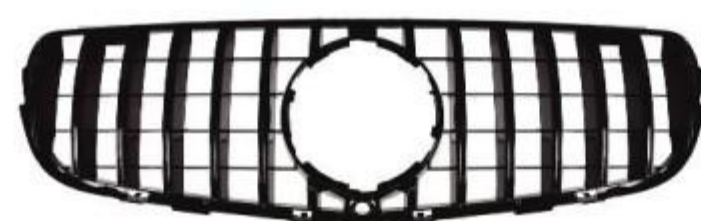

- ☐ X253/C253-002 ● SIZE:106*18*33cm
- ☐ BZGLC/GLC-Coupe-X253/C253(16-19) Upgrade To **GT-R**
- ☐ Grille(Black)