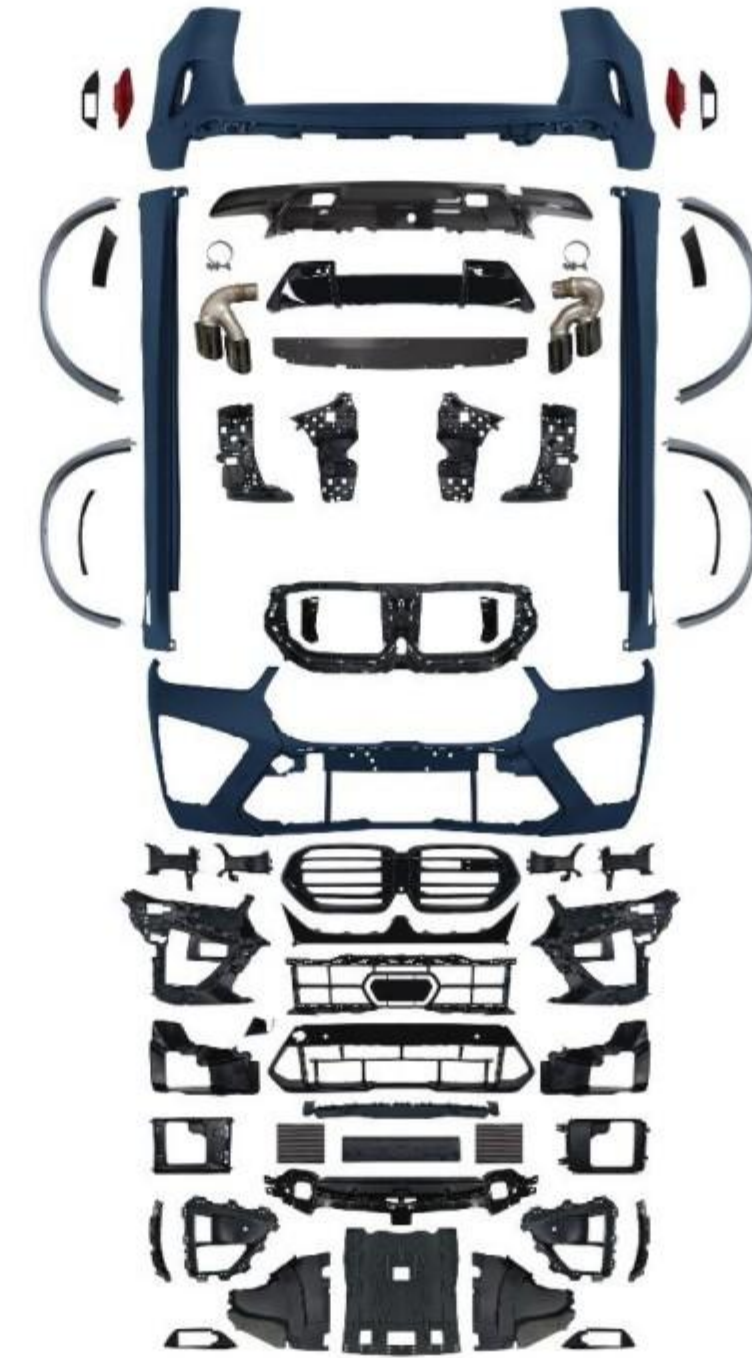

- ☐ G05/18-026   ● SIZE:207*70*75cm
- ☐ BMX5-G05/18(2023+) Upgrade To X5M
- ☐ Bodykits