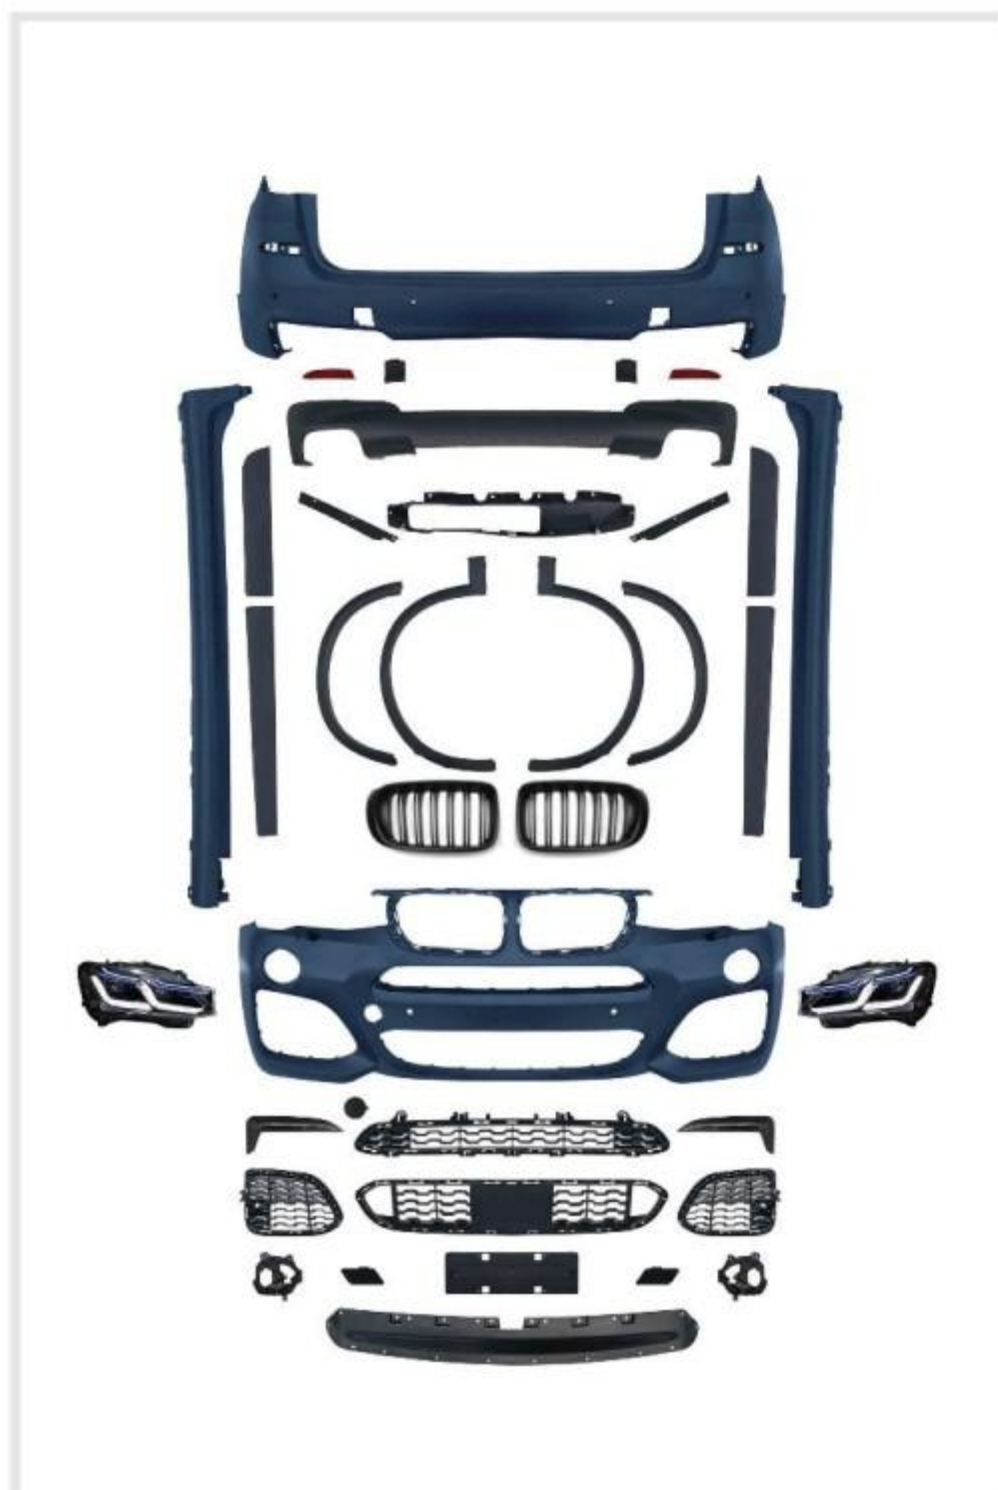

BMW-F25 G01/08

F25(11-13)--(14-17)M-Tech

F25(14-17)--M-Tech

G01/08(18-24)--X3M

- ☐ F25-001 ● SIZE:207*70*75cm
- ☐ BMX3-F25(11-13) Upgrade To (14-17)M-Tech
- ☐ Old To New Bodykits