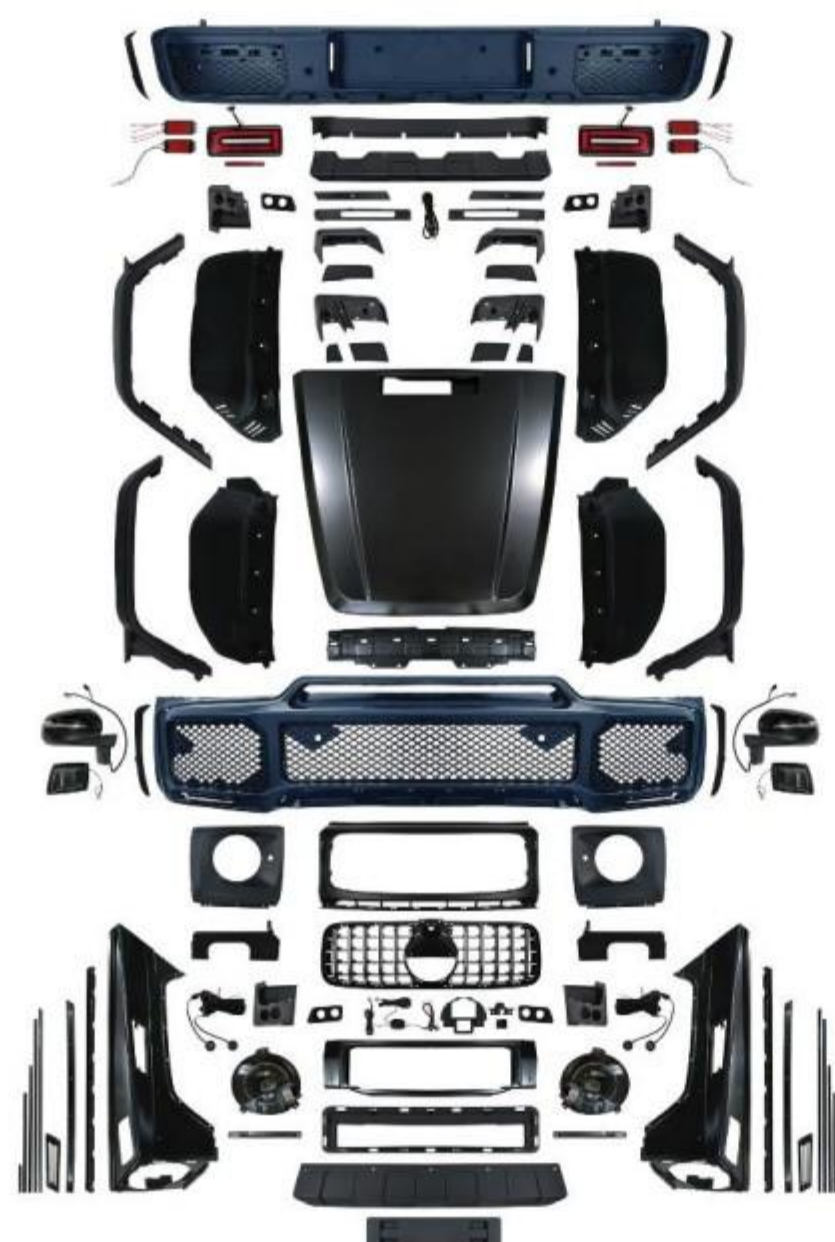

- ☐ W463-002   ● SIZE:216*82*70cm
- ☐ BZG-W463(03-18) Upgrade To W464(2022+) **Brabus**
- ☐ Old To New Bodykits