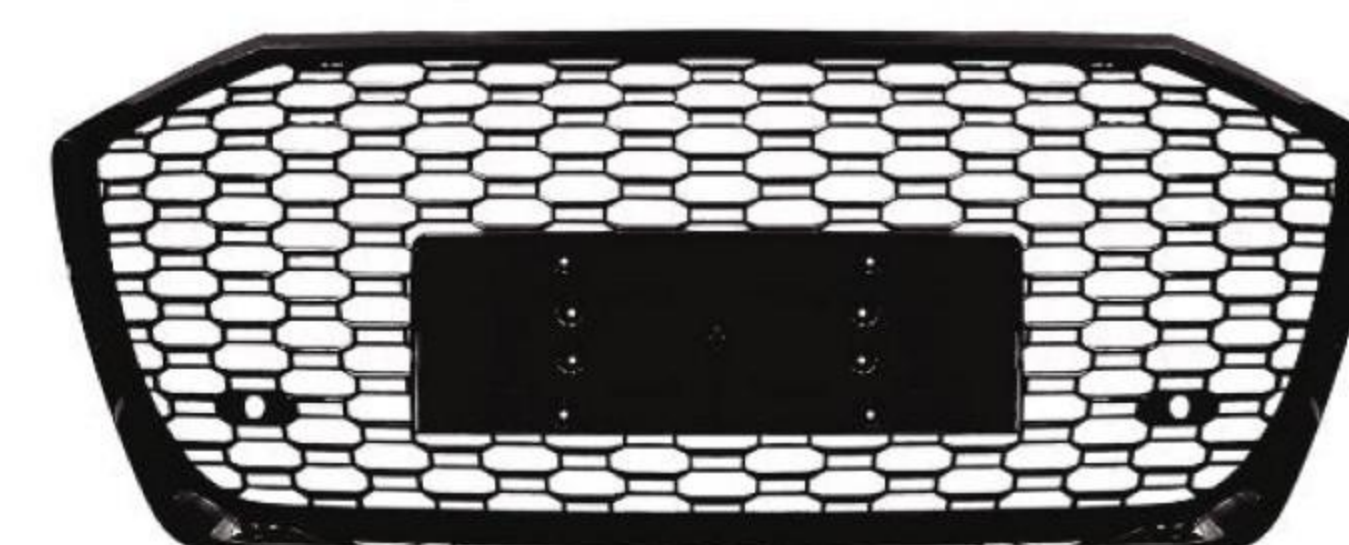

- ☐ A6-023   ● SIZE:108*20*52cm
- ☐ ADA6(19-24) Upgrade To **RS6**
- ☐ Grille(No Logo Style/Black)