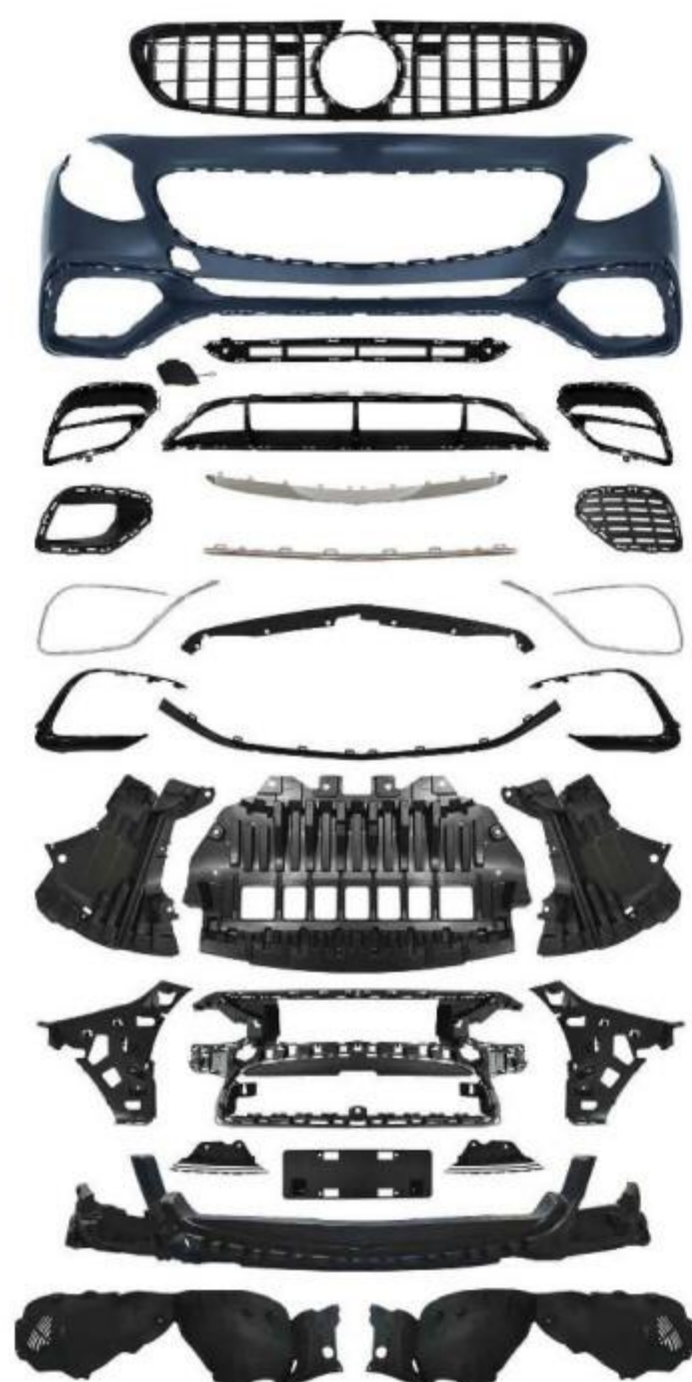

BENZ-W217 W223

W217 S-Coupe(13-20)--S63/65

W223(2021+)--Maybach

- ☐ W217-001 ● SIZE:195*70*65cm
- ☐ BZS-Coupe-W217(13-20) Upgrade To **S63**
- ☐ Front Bumper Assy