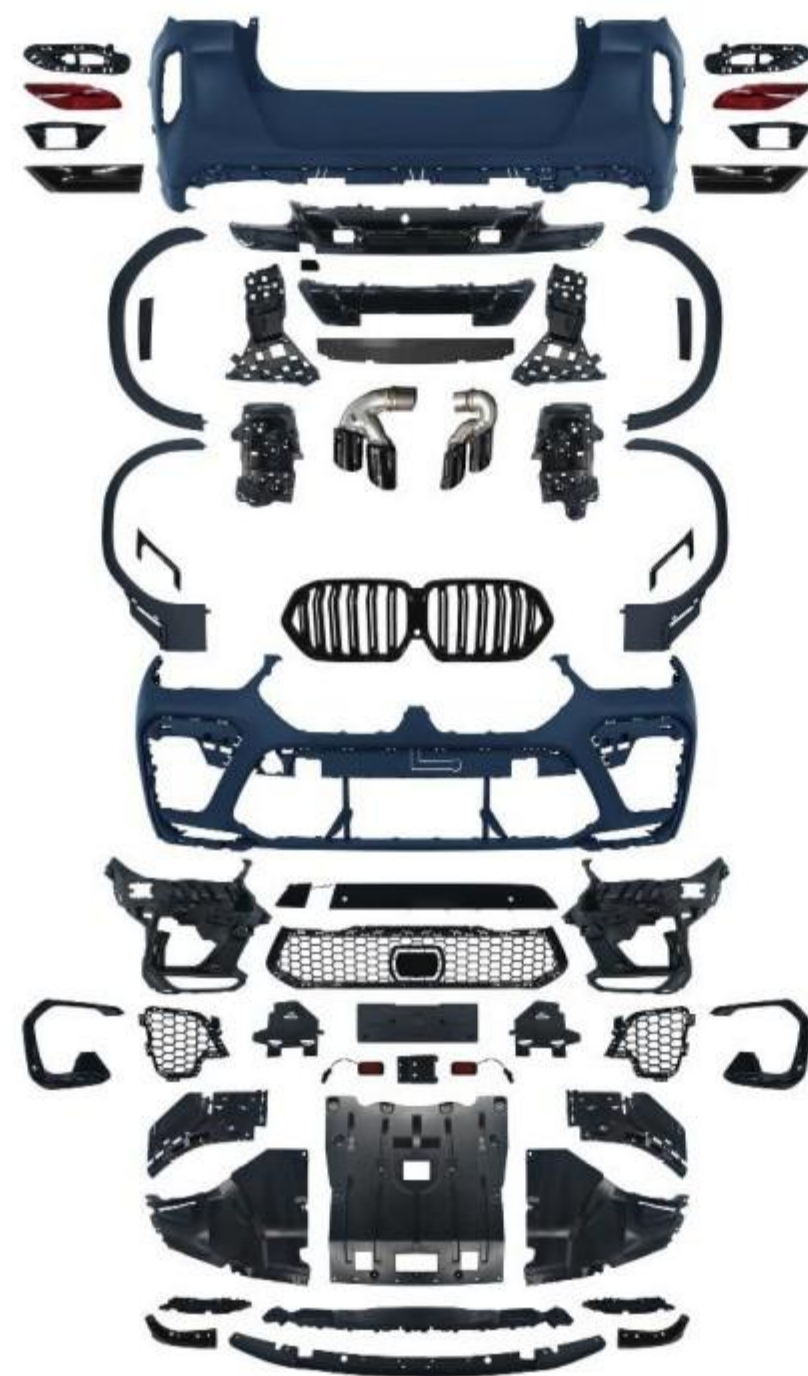

- ☐ G06-007   ● SIZE:210*82*77cm
- ☐ BMX6-G06(20-22) Upgrade To **X6M**
- ☐ Bodykits(Use For Sport Car)