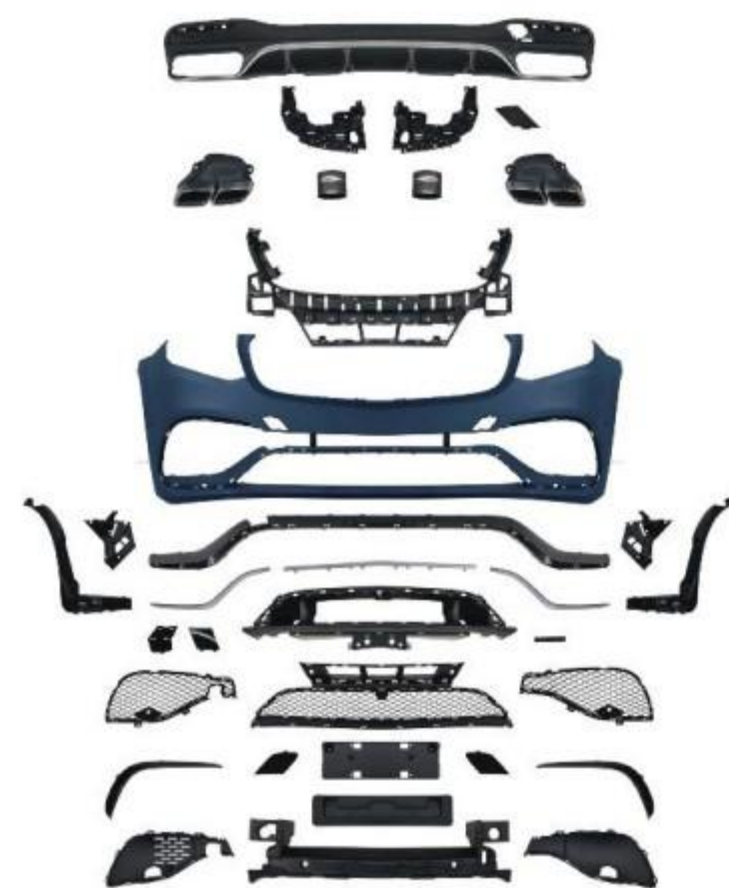

- ☐ X166-009 ● SIZE:210*82*77cm
- ☐ BZGLS-X166(16-20) Upgrade To GLS63
- ☐ Bodykits(Use For Sport Car)

- ☐ X167-004 ● SIZE:188*27*41cm
- ☐ BZGLS-X167(20-24) Upgrade To AMG63
- ☐ Rear Diffuser(Black)

- ☐ X167-005 ● SIZE:188*27*41cm
- ☐ BZGLS-X167(20-24) Upgrade To AMG63
- ☐ Rear Diffuser(Silvery) With Hole

- ☐ X167-006 ● SIZE:188*27*41cm
- ☐ BZGLS-X167(20-24) Upgrade To AMG63
- ☐ Rear Diffuser(Black) With Hole

- ☐ W167-009 ● SIZE:33*28*28cm
- ☐ BZGLS-X167(20-24) Upgrade To AMG63
- ☐ Exhaust Pipe(Silvery)(Universal For W167-GLE63)

- ☐ W167-010 ● SIZE:33*28*28cm
- ☐ BZGLS-X167(20-24) Upgrade To AMG63
- ☐ Exhaust Pipe(Black)(Universal For W167-GLE63)