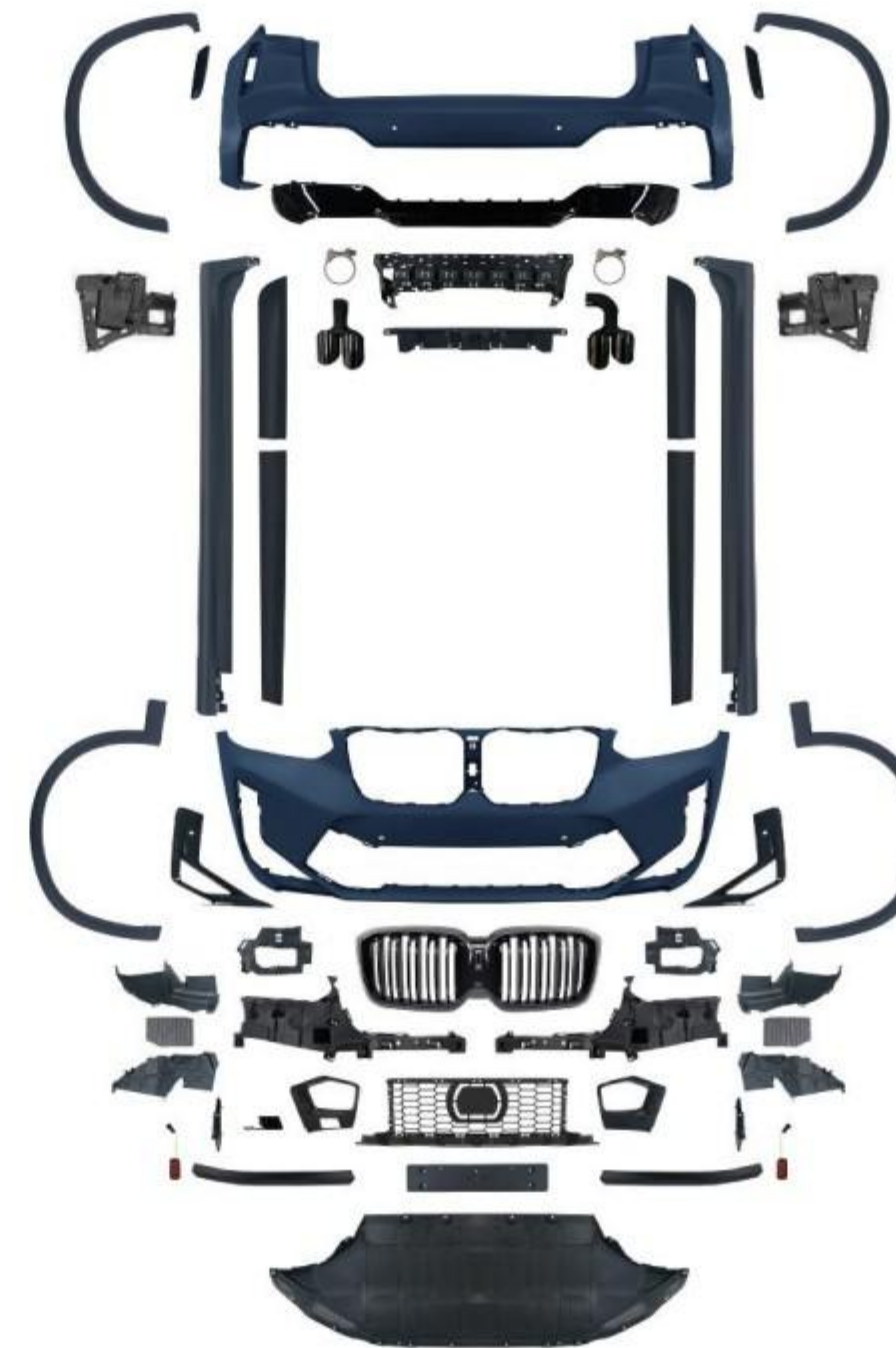

- ☐ G01/08-027 ● SIZE:195*70*65cm
- ☐ BMX3-G01/08(2022+) Upgrade To X3M
- ☐ Bodykits(Use For Classic Car)