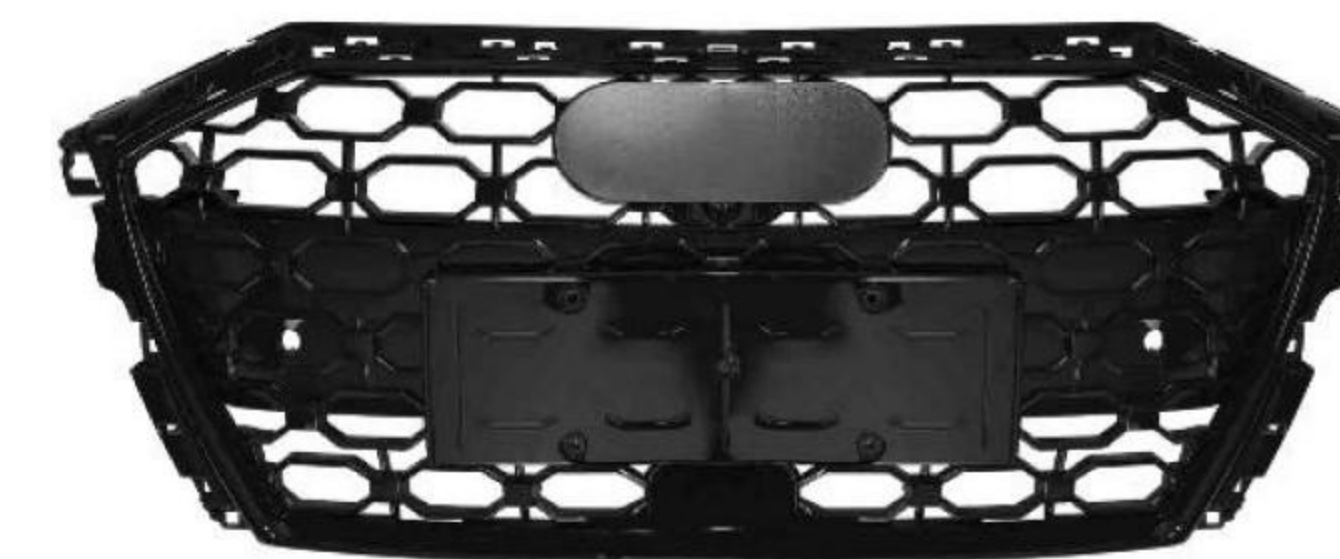

- A3-021 SIZE:120*18*52cm
- ADA3(2021+) Upgrade To **RS3**
- Grille(Silvery)

- A3-022 SIZE:120*18*52cm
- ADA3(2021+) Upgrade To **RS3**
- Grille(Black)

- A3-023 SIZE:120*18*52cm
- ADA3(2021+) Upgrade To **RS3**
- Grille(Water Transfer Printing)