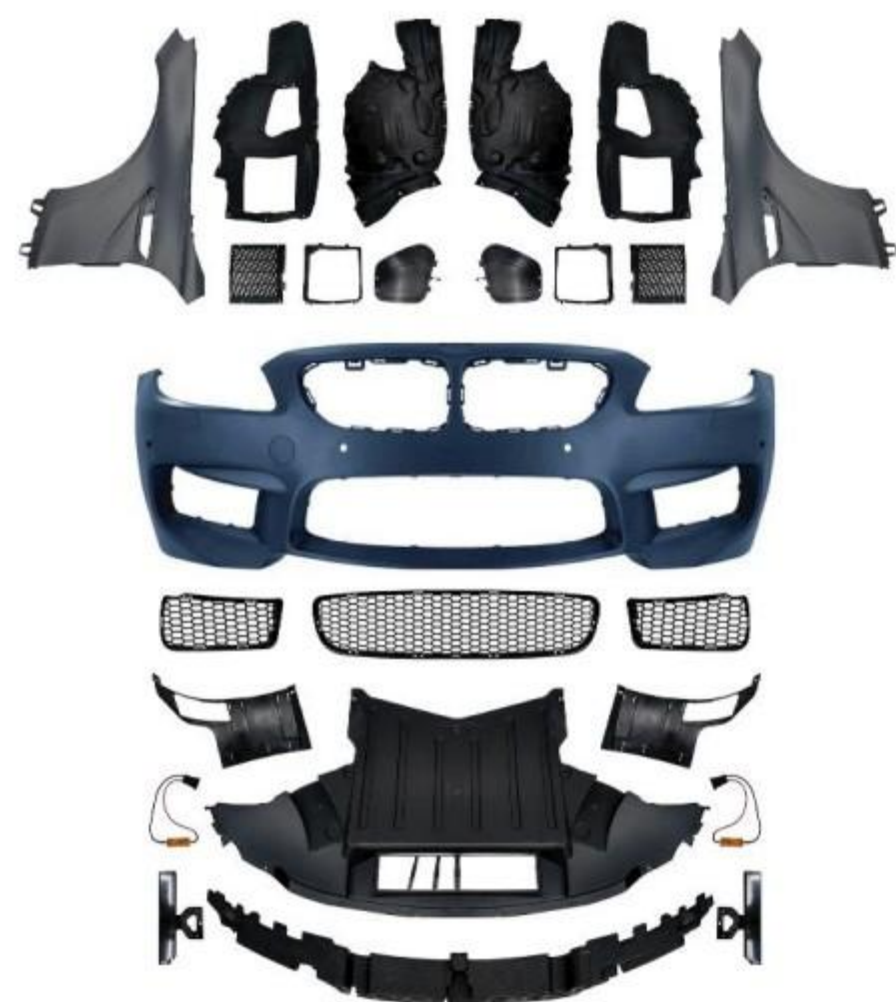

BMW-F06/12/13

F06/12/13(11-18)--M6

- ☐ F06/12/13-007   ● SIZE:195*70*65cm
- ☐ BM6S-F06/12/13(11-18) Upgrade To M6
- ☐ Front Bumper Assy

- ☐ F06/12/13-009   ● SIZE:33*22*22cm
- ☐ BM6S-F06/12/13(11-18) Upgrade To M6
- ☐ Exhaust Pipe(H-Style)(Silvery)

- ☐ F06/12/13-010   ● SIZE:33*22*22cm
- ☐ BM6S-F06/12/13(11-18) Upgrade To M6
- ☐ Exhaust Pipe(H-Style)(Carbon Fiber)