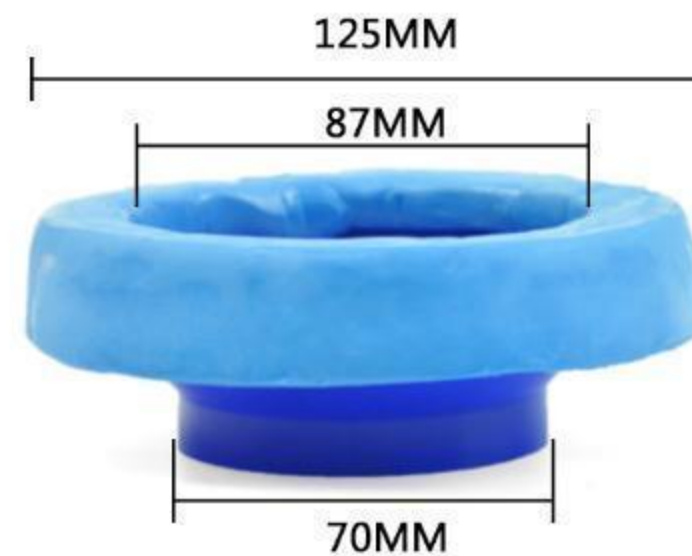

HIGH ELASTICITY &
HIGH SEALING

BLACK TOILET RUBBER RING FLANGE

BHM.Pro

02

BLACK TOILET RUBBER RING FLANGE

Weight: 170g

BLACK TOILET RUBBER RING FLANGE

Weight: 210g

BLACK TOILET RUBBER RING FLANGE

Weight: 240g

03

TOILET RUBBER / WAX RING FLANGE

BHM.Pro

04

BLUE RUBBER RING FLANGE

Weight: 170g

BLUE RUBBER RING FLANGE

Weight: 210g

BLUE RUBBER RING FLANGE

Weight: 240g

05

BHM.Pro

06

TOILET WAX RING