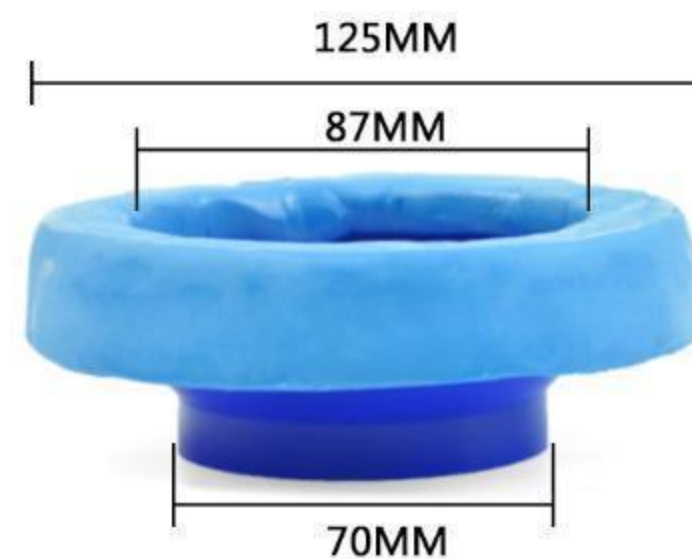

HIGH ELASTICITY &
HIGH SEALING

BLACK TOILET RUBBER RING FLANGE

BHM.Pro

02

BLACK TOILET RUBBER RING FLANGE

Weight: 170g

BLACK TOILET RUBBER RING FLANGE

Weight: 210g

BLACK TOILET RUBBER RING FLANGE

Weight: 240g

03

TOILET RUBBER / WAX RING FLANGE

BHM.Pro

04

BLUE RUBBER RING FLANGE

Weight: 170g

BLUE RUBBER RING FLANGE

Weight: 210g

BLUE RUBBER RING FLANGE

Weight: 240g

05

BHM.Pro

06

TOILET WAX RING