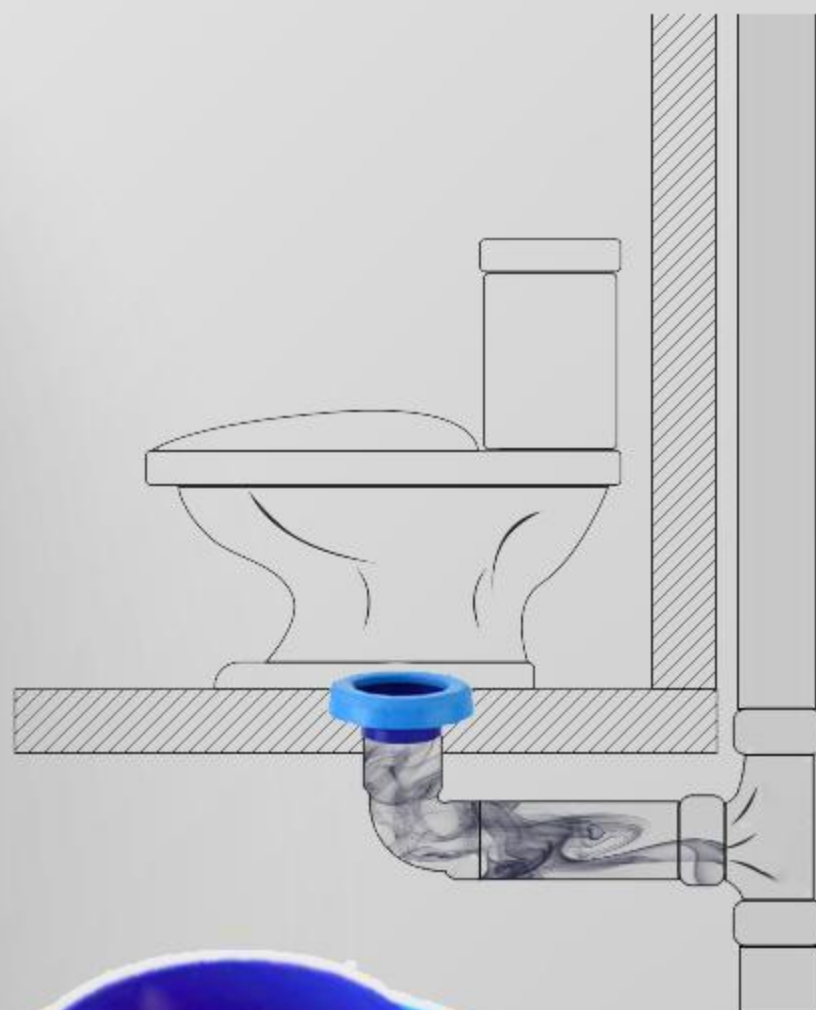

03

TOILET RUBBER / WAX RING FLANGE