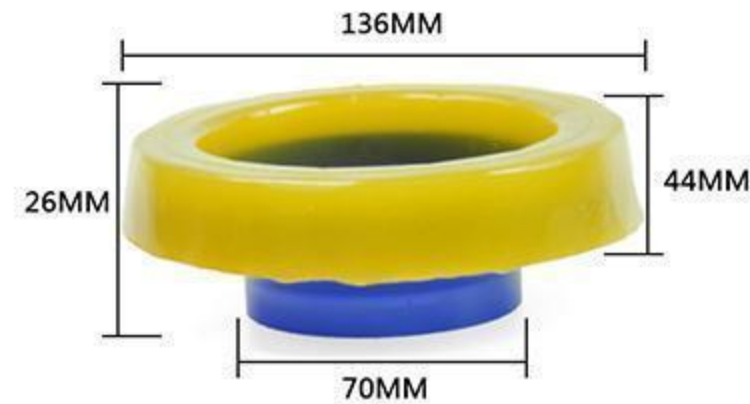

BLUE RUBBER RING FLANGE

Weight: 210g

BLUE RUBBER RING FLANGE

Weight: 240g

05

BHM.Pro

06

TOILET WAX RING

Weight: 170g

Customized size

WAX SEALING RING

Customized size

HIGH ELASTICITY BUTTER WAX RING

Weight: 140g

10 Years Warranty

NEW WAX RING FLANGE

Packing: blister-package/white-box / color-box/Customized Packaging

Customized size