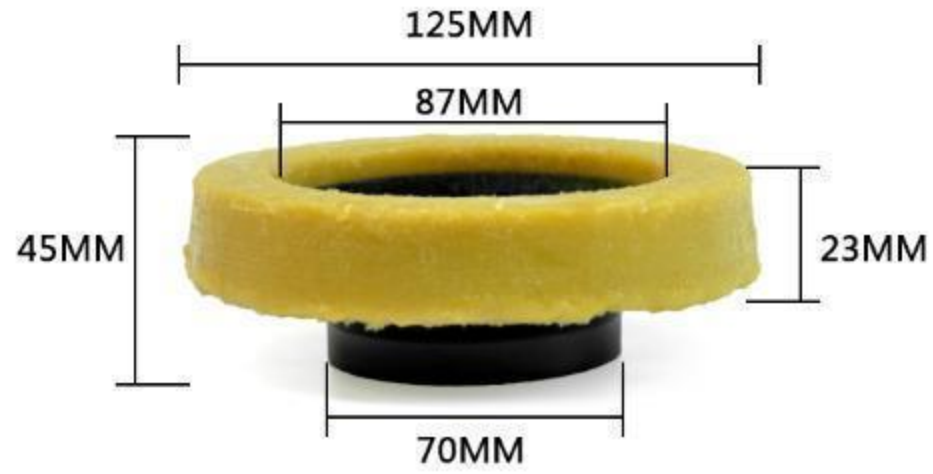

BLUE RUBBER RING FLANGE

Weight: 210g

BLUE RUBBER RING FLANGE

Weight: 240g

05

BHM.Pro

06

TOILET WAX RING

Weight: 170g

Customized size

WAX SEALING RING

Customized size

HIGH ELASTICITY BUTTER WAX RING

Weight: 140g

10 Years Warranty

NEW WAX RING FLANGE