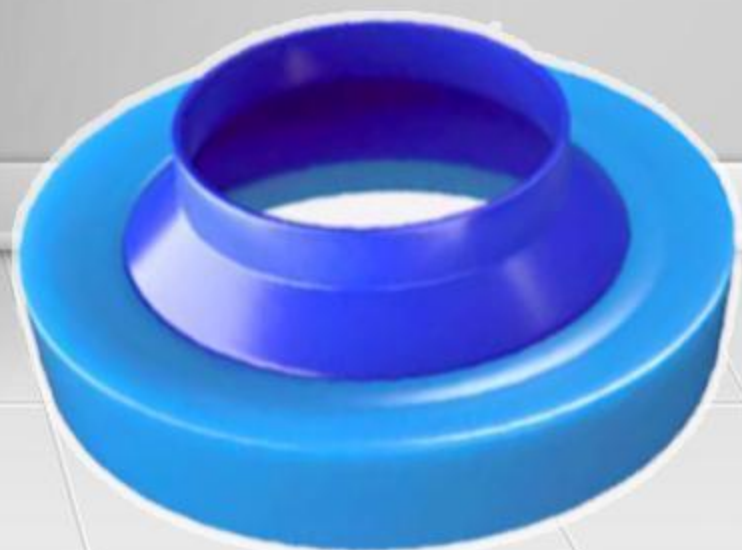

HIGH ELASTICITY &
HIGH SEALING

BLACK TOILET RUBBER RING FLANGE

BHM.Pro

02

BLACK TOILET RUBBER RING FLANGE

Weight: 170g

BLACK TOILET RUBBER RING FLANGE

Weight: 210g

BLACK TOILET RUBBER RING FLANGE

Weight: 240g

03

TOILET RUBBER / WAX RING FLANGE

BHM.Pro

04

BLUE RUBBER RING FLANGE

Weight: 170g