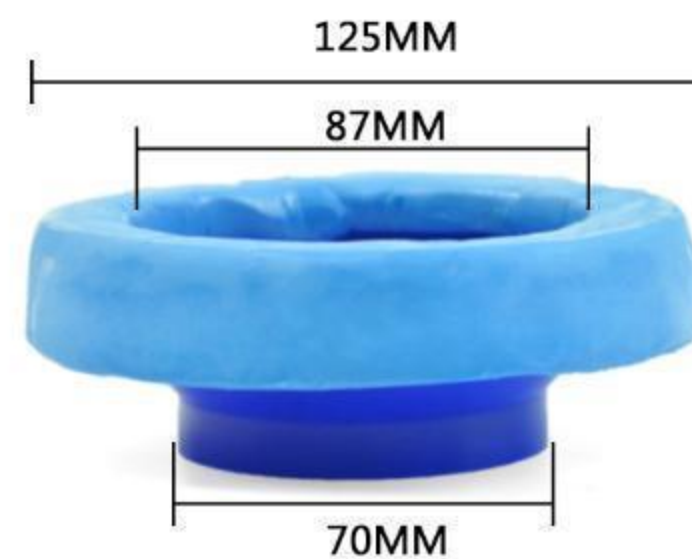

HIGH ELASTICITY &
HIGH SEALING

BLACK TOILET RUBBER RING FLANGE

BHM.Pro

02

BLACK TOILET RUBBER RING FLANGE

Weight: 170g

BLACK TOILET RUBBER RING FLANGE

Weight: 210g

BLACK TOILET RUBBER RING FLANGE

Weight: 240g

03

TOILET RUBBER / WAX RING FLANGE

BHM.Pro

04

BLUE RUBBER RING FLANGE

Weight: 170g

BLUE RUBBER RING FLANGE

Weight: 210g

BLUE RUBBER RING FLANGE

Weight: 240g

05

BHM.Pro

06

TOILET WAX RING