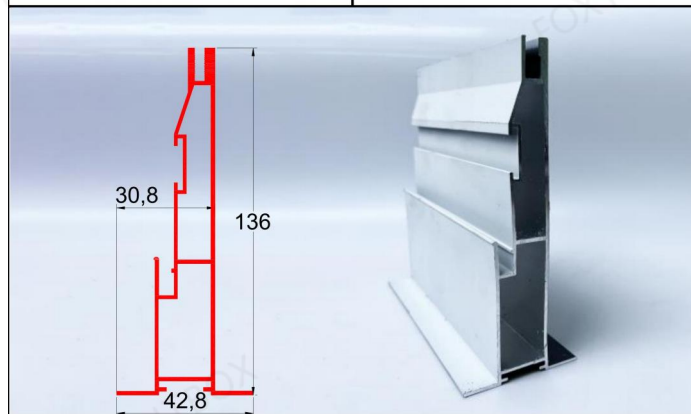

FOXYGEN		FOXYGEN	

HW13.6CM	YK-136	HW15CM	YK-150
Color: Customized	T:1.6MM	Color: Customized	T:1.6MM