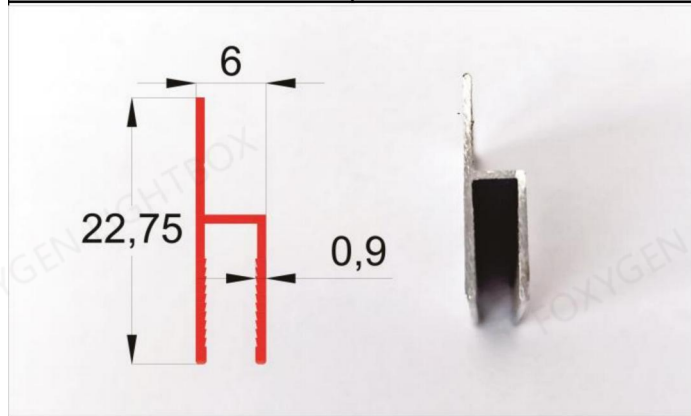

FOXYGEN		FOXYGEN	
SEG H	SEG-08	SEG H	SEG-075
Color:Aluminum	T:0.8MM	Color:Aluminum	T:0.7MM