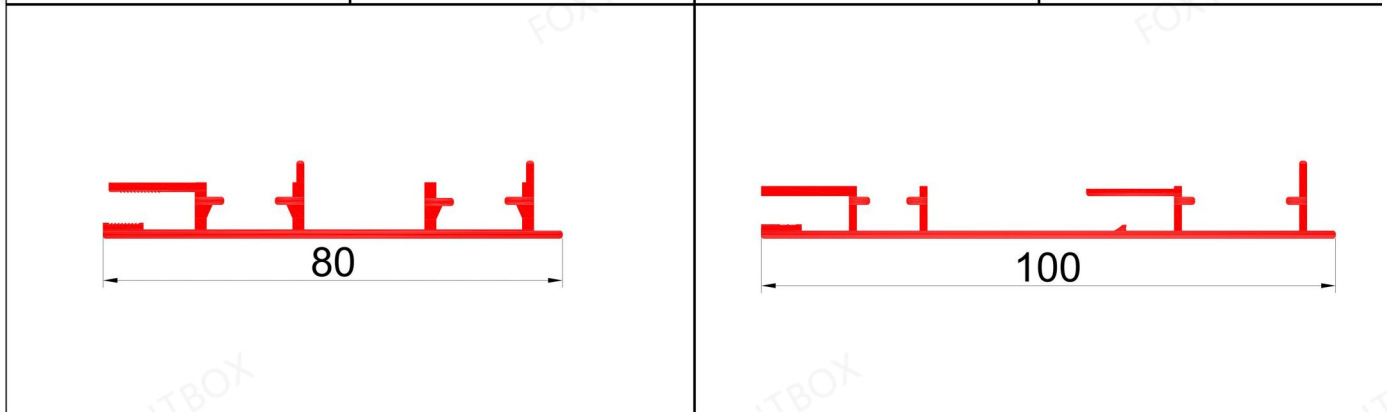

FOXYGEN		FOXYGEN	
Round Shape	TYWY-80-D	Round Shape	BDLYW-100
Color: Customized	T:1.5MM	Color: Customized	T:1.5MM