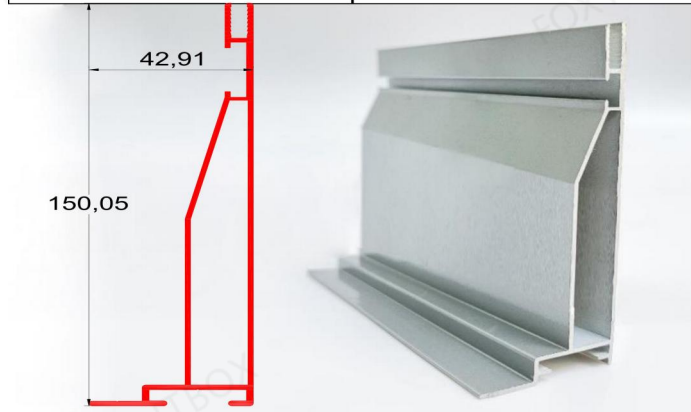

FOXYGEN		FOXYGEN	
15 CM SEG	CSM-150-A		
Color: Silver / Black / White	T:1.8MM		T: