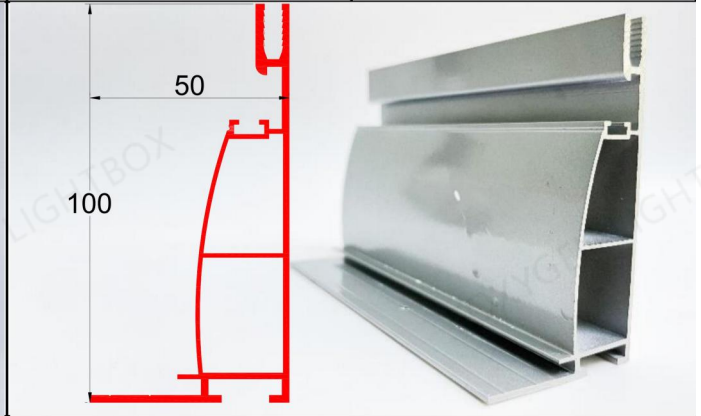

FOXYGEN		FOXYGEN	
10 CM SEG	DB-SEG100	10 CM SEG	CSM-100-A
Color: Silver / Black / White	T:1.2MM	Color: Silver / Black / White	T:1.8MM