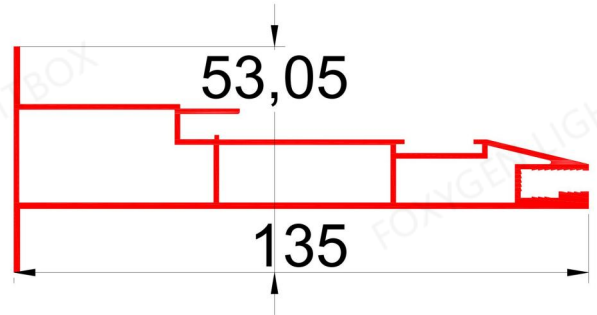

FOXYGEN		FOXYGEN	
150 Multi-function	HW-150	135 Multi-function	HW135-A1
Color: Customized	T:1.8MM	Color: Customized	T:1.2MM