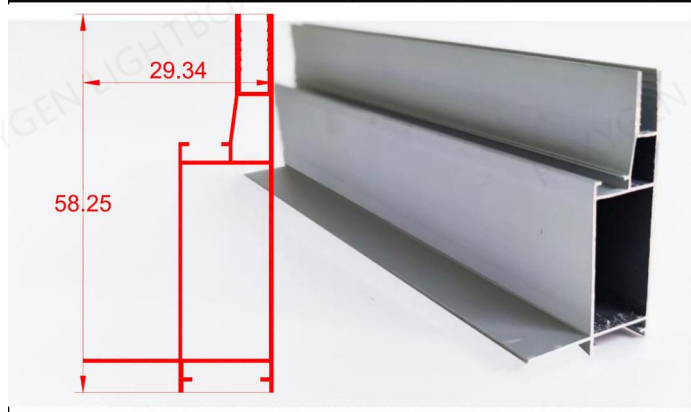

FOXYGEN		FOXYGEN	
6 CM SEG	SEG-608-BD	6 CM SEG	SEG-613-BD
Color: Silver / Black / White	T:0.8MM	Color: Silver / Black / White	T:1.2MM