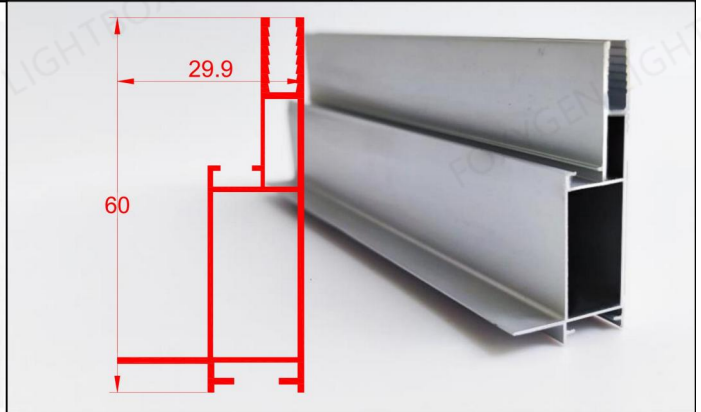

FOXYGEN		FOXYGEN	
6 CM SEG	SEG-608-BD	6 CM SEG	SEG-613-BD
Color: Silver / Black / White	T:0.8MM	Color: Silver / Black / White	T:1.2MM