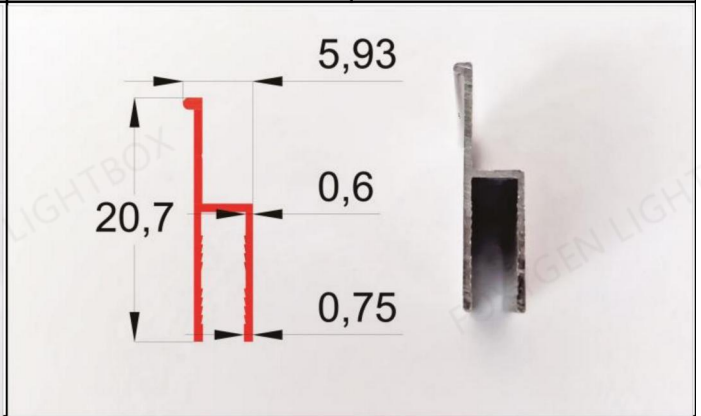

FOXYGEN		FOXYGEN	
SEG H	SEG-08	SEG H	SEG-075
Color:Aluminum	T:0.8MM	Color:Aluminum	T:0.7MM