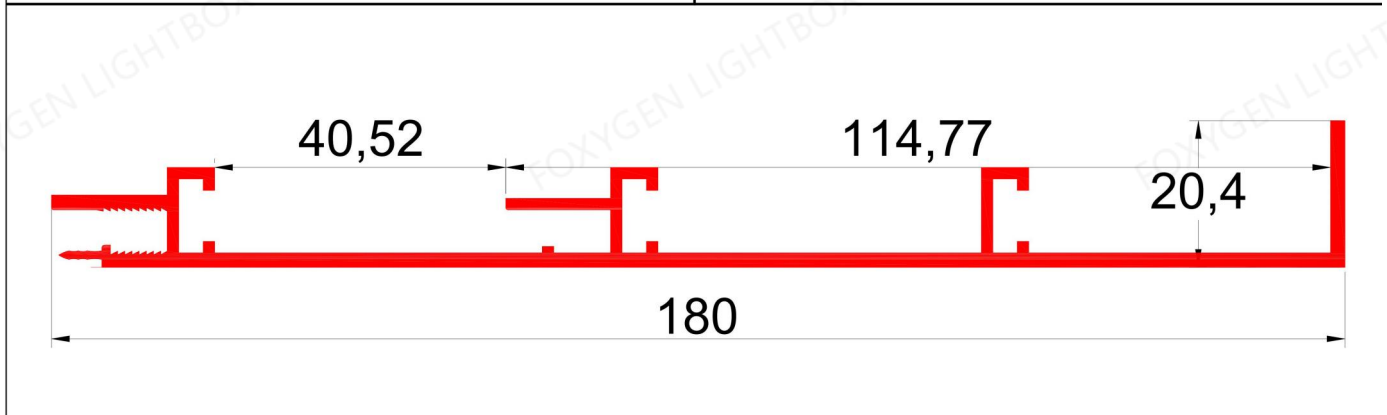

FOXYGEN		FOXYGEN	
Round Shape	80BPWY	Round Shape	60BPWY
Color: Black / White / Silver	T:1.8MM	Color: Black / White / Silver	T:1.8MM

FOXYGEN	
18CM DL Round Shape A PJWY-180-D	
Color: Customized	T:2.0MM