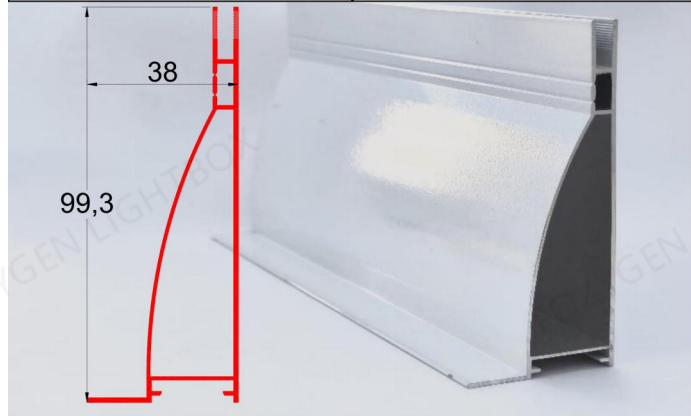

FOXYGEN		FOXYGEN	
10 CM SEG	DB-SEG100	10 CM SEG	CSM-100-A
Color: Silver / Black / White	T:1.2MM	Color: Silver / Black / White	T:1.8MM