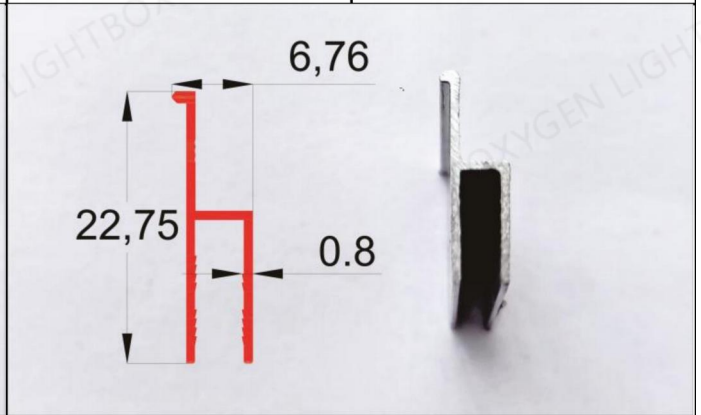

FOXYGEN		FOXYGEN	
H	DG-SEG09	H	DG-SEG08
Color:Aluminum	T:0.9MM	Color:Aluminum	T:0.8MM