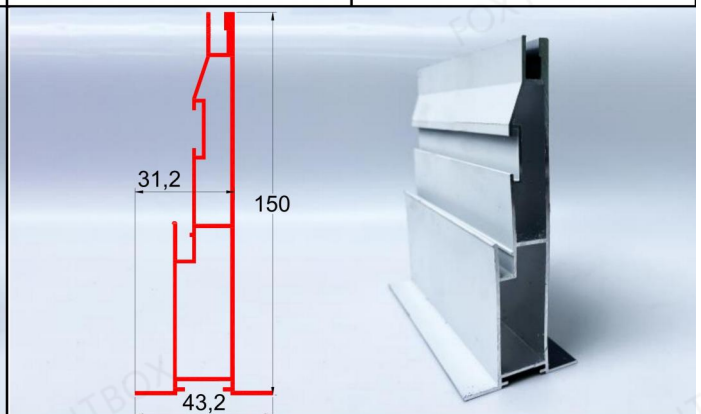

FOXYGEN		FOXYGEN	

HW13.6CM	YK-136	HW15CM	YK-150
Color: Customized	T:1.6MM	Color: Customized	T:1.6MM