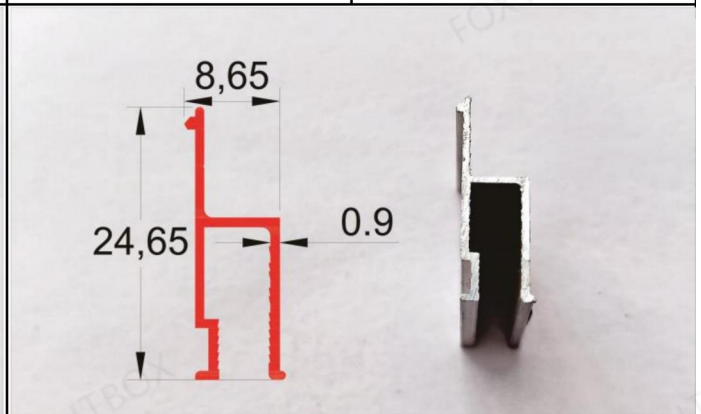

FOXYGEN		FOXYGEN	
H	DYT-A1	H	H-DYT
Color:Aluminum	T:1.1MM	Color:Aluminum	T:0.9MM