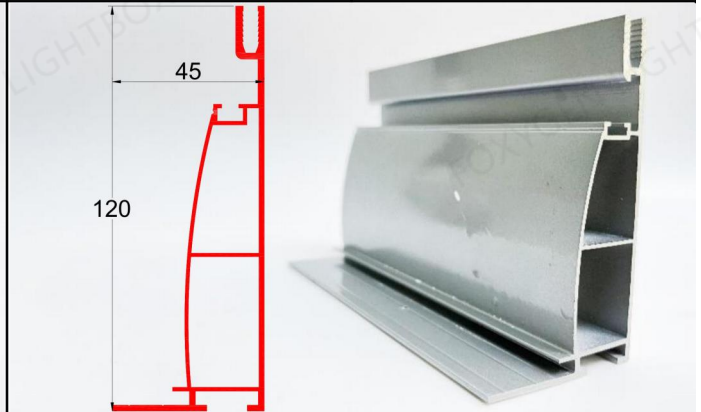

FOXYGEN		FOXYGEN	
12 CM SEG	SEG12-12	12 CM SEG	CSM-120-A
Color: Silver / Black / White	T:1.2MM	Color: Silver / Black / White	T:1.8MM