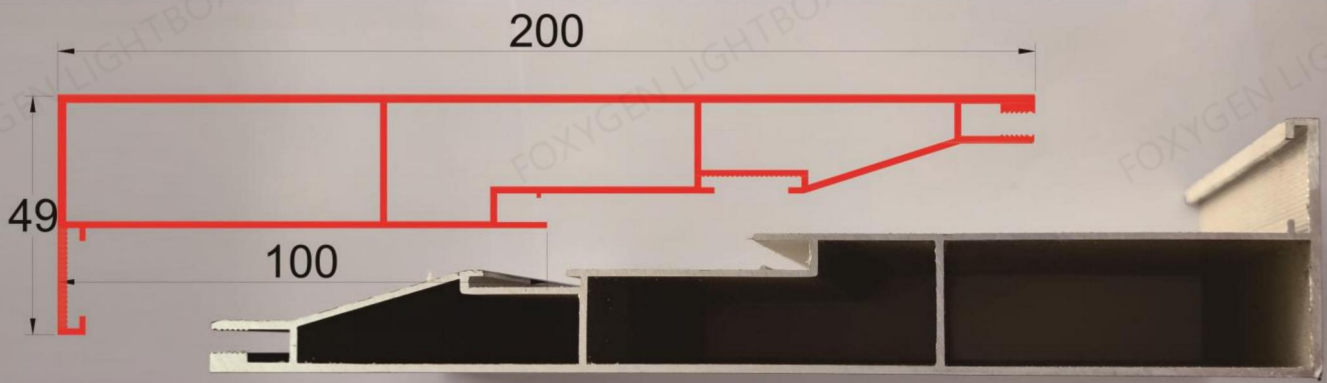

FOXYGEN	
20CM DL	DL-200
Color: white/black	T:1.8M