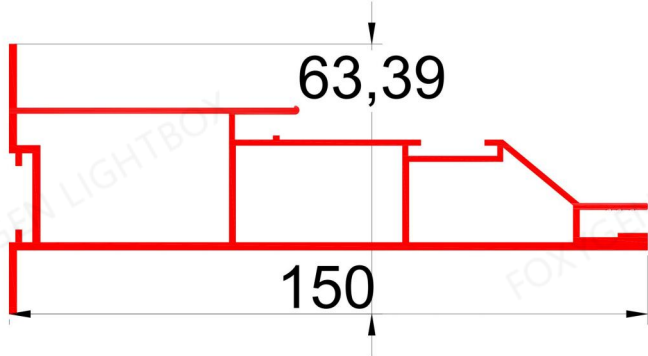

FOXYGEN		FOXYGEN	
150 Multi-function	HW-150	135 Multi-function	HW135-A1
Color: Customized	T:1.8MM	Color: Customized	T:1.2MM