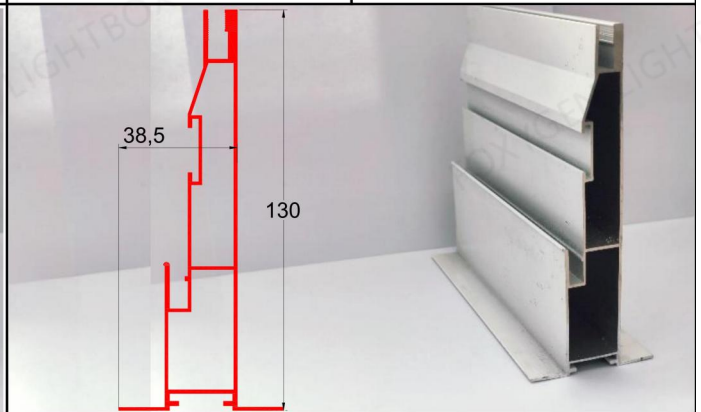

FOXYGEN		FOXYGEN	

13CM Multi-function	ST-130DJ	HW13CM	YK-130
Color: Customized	T:1.5MM	Color: Customized	T:1.2MM