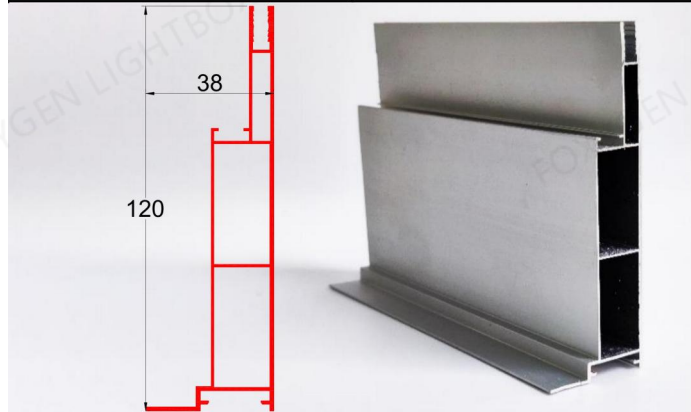

FOXYGEN		FOXYGEN	
12 CM SEG	SEG12-12	12 CM SEG	CSM-120-A
Color: Silver / Black / White	T:1.2MM	Color: Silver / Black / White	T:1.8MM