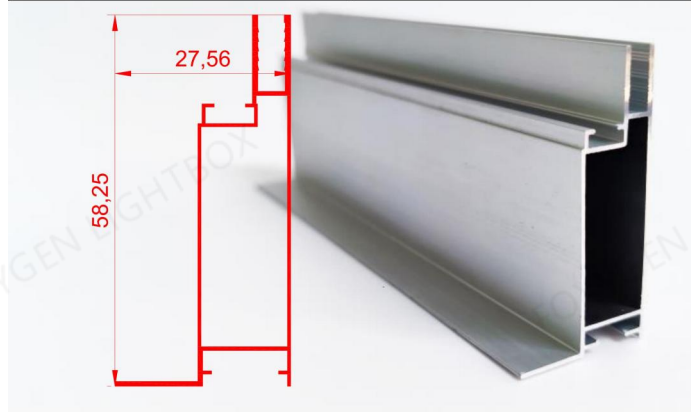

FOXYGEN		FOXYGEN	
6 CM SEG	SEG-607	6 CM SEG	SEG-600
Color: Silver / Black / White	T:0.6MM	Color: Silver / Black / White	T:0.5MM