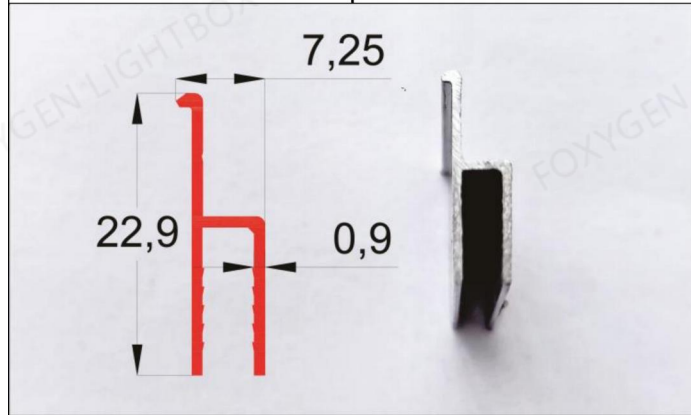

FOXYGEN		FOXYGEN	
H	DG-SEG09	H	DG-SEG08
Color:Aluminum	T:0.9MM	Color:Aluminum	T:0.8MM