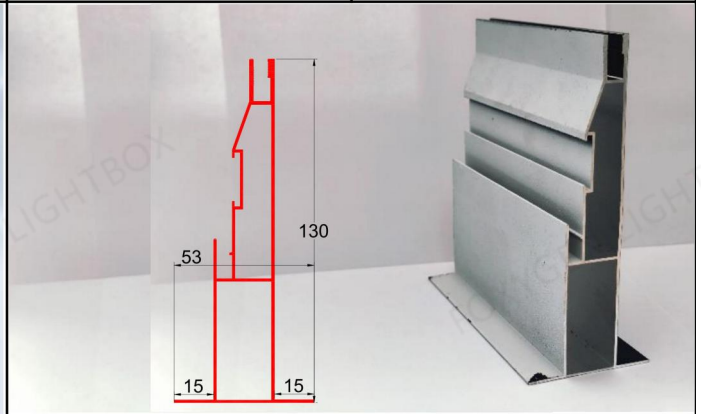

FOXYGEN		FOXYGEN	
15CM Multi-function	TY-1515	HW13CM	YK-130-A
Color: Black / White / Silver	T:1.5MM	Color: Customized	T:1.2MM