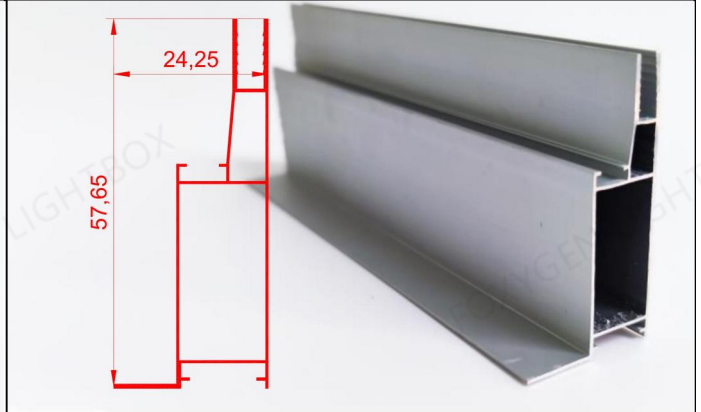

FOXYGEN		FOXYGEN	
6 CM SEG	SEG-607	6 CM SEG	SEG-600
Color: Silver / Black / White	T:0.6MM	Color: Silver / Black / White	T:0.5MM