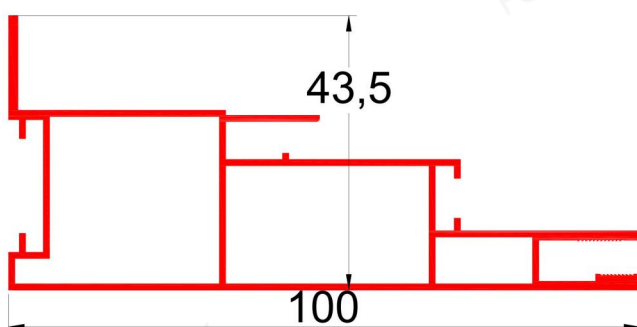

FOXYGEN		FOXYGEN	
10CM DL	TY1015-B	FG8CM	TY-80D--M
Color: Black / White / Silver/	T:1.0MM	Color: Black / White / Silver/	T:1.0MM