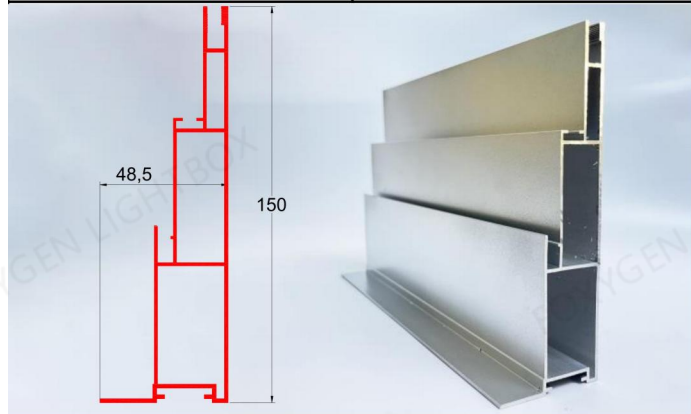

FOXYGEN		FOXYGEN	
15CM Multi-function	TY-1515	HW13CM	YK-130-A
Color: Black / White / Silver	T:1.5MM	Color: Customized	T:1.2MM