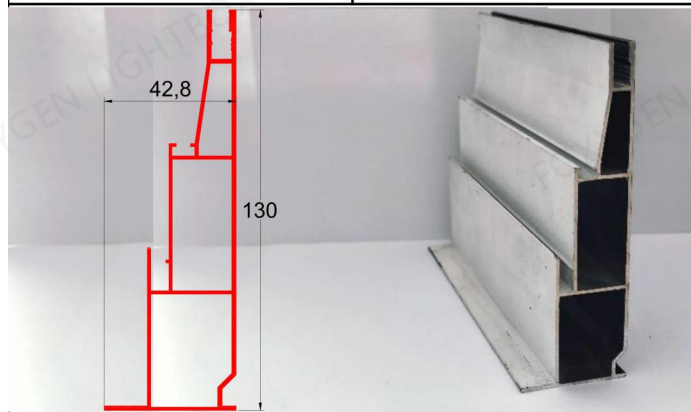

FOXYGEN		FOXYGEN	

13CM Multi-function	ST-130DJ	HW13CM	YK-130
Color: Customized	T:1.5MM	Color: Customized	T:1.2MM