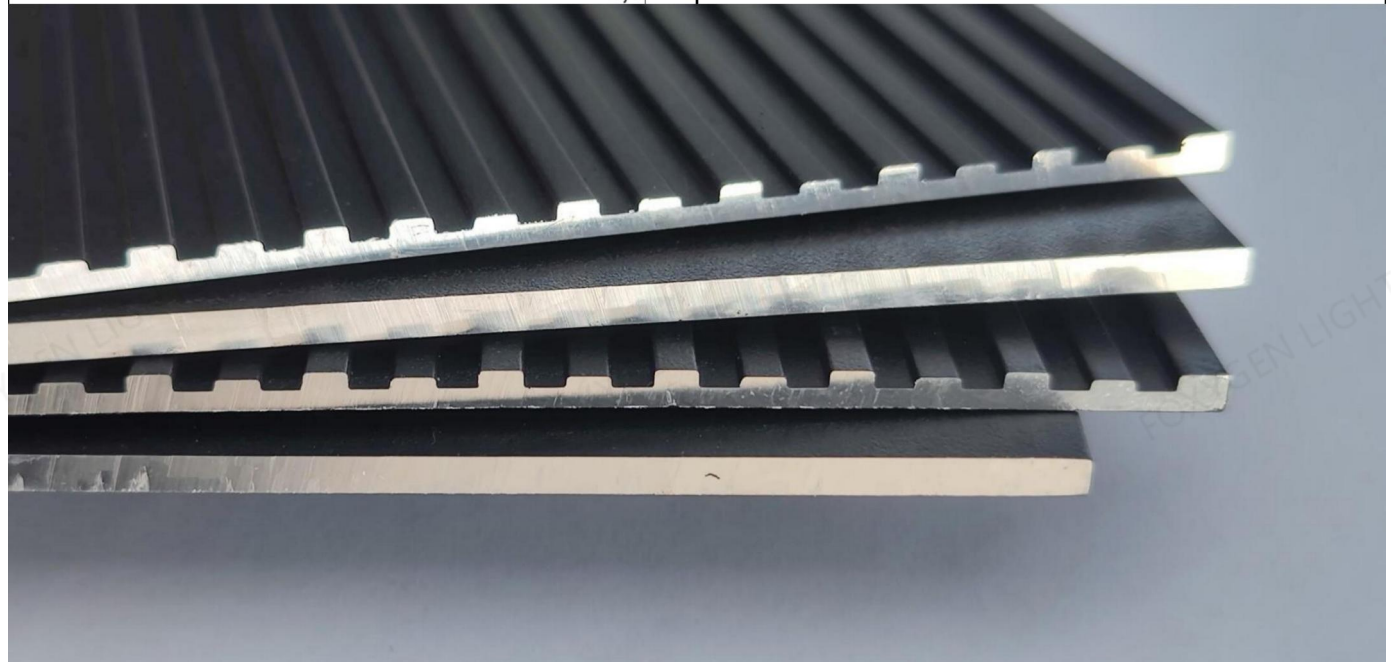

FOXYGEN		FOXYGEN	
HW	***	HW	***
Color: Black / White / Silver/	T:2-4MM	Color: Customized	T:2-3.5MM

FOXYGEN		FOXYGEN	
	T:		T: