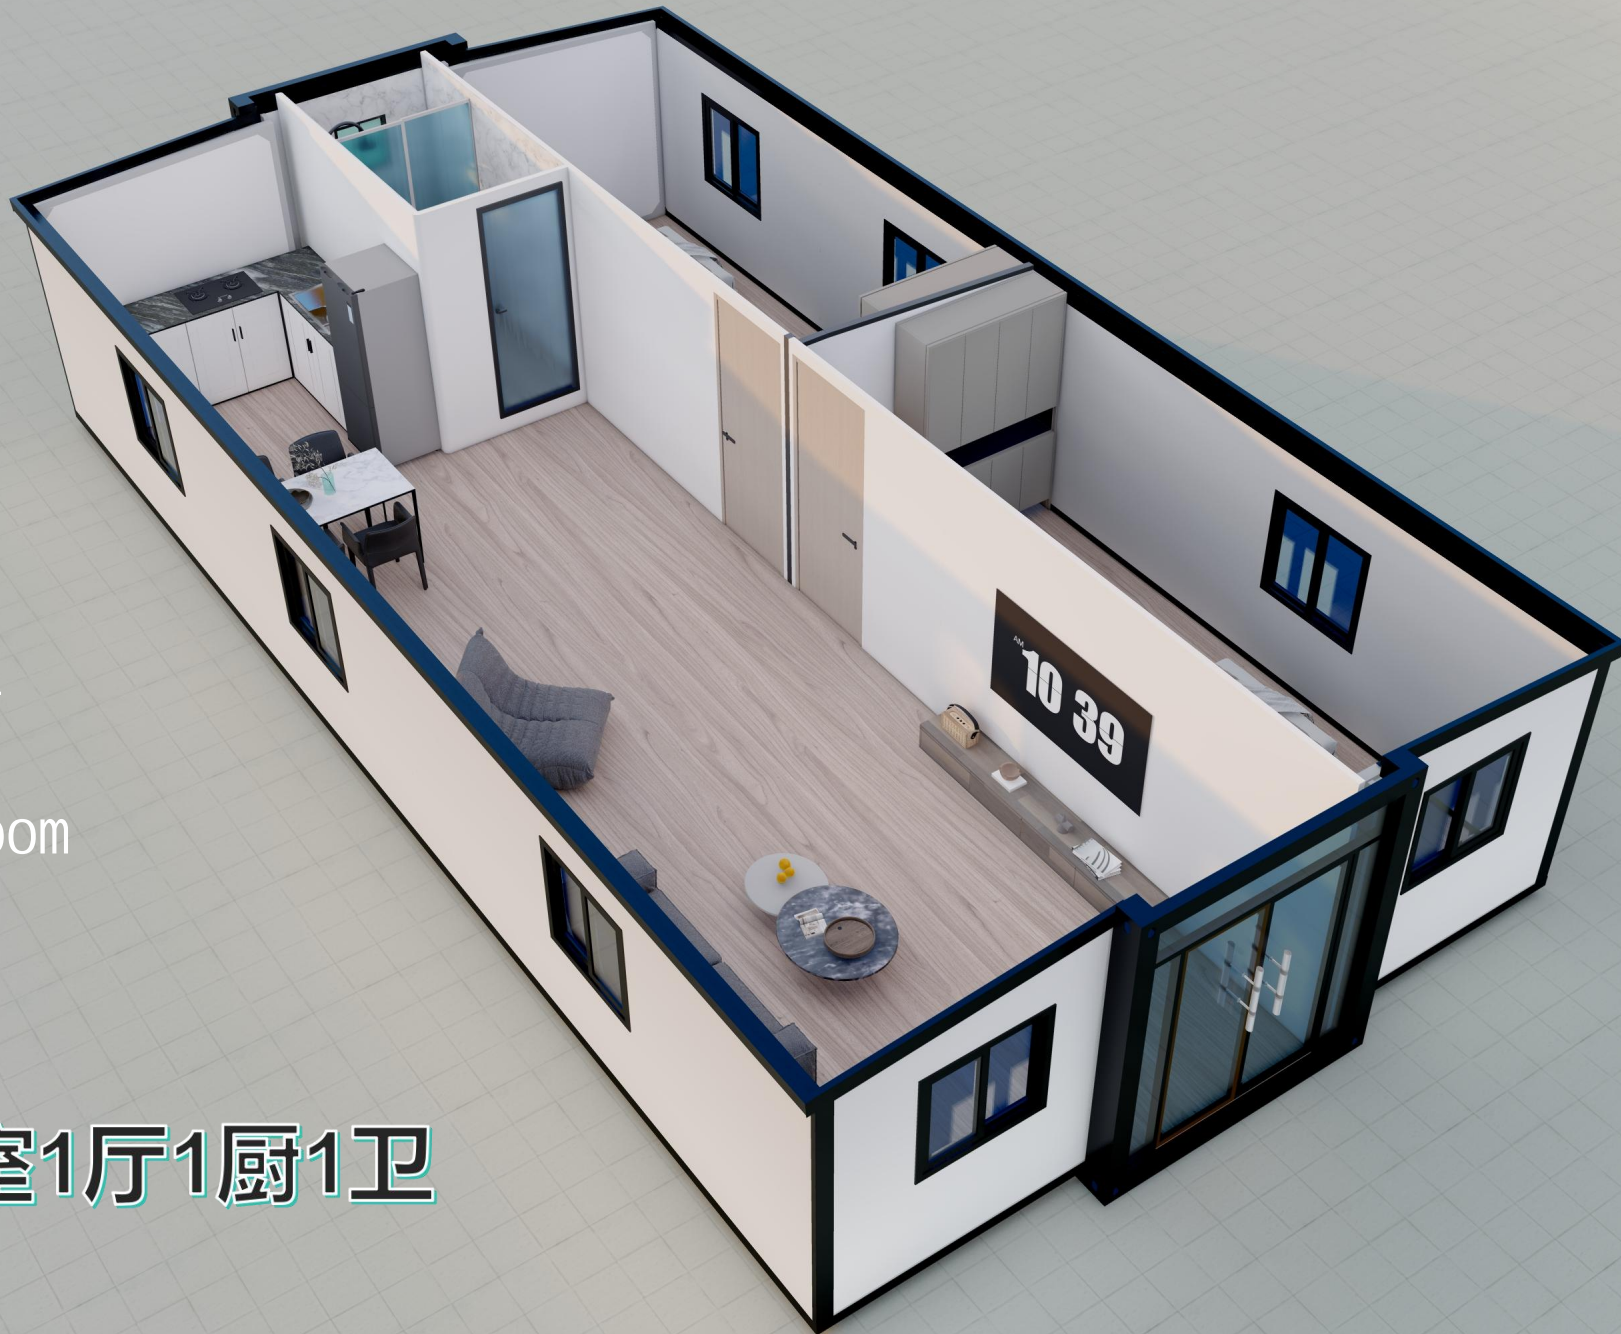

option A

40FT-Layout

1 bedroom

1 living room

1 kitchen

1 bathroom

40尺1室1厅1厨1卫

option B

40FT-Layout
2 bedrooms
1 living room
1 kitchen
1 bathroom

40尺2室1厅1厨1卫

option C

- 40FT-layout
- 3bedrooms
- 1 living room
- 1 kitchen
- 1 bathroom

40尺3室1厅1厨1卫

option D

40FT-layout
4bedrooms
1 living room
1 kitchen
1 bathroom

40尺4室1厅1厨1卫

option E

40FT-Layout
3bedrooms
1 living room
1 kitchen
2 bathrooms

40尺3室1厅1厨2卫

10 39