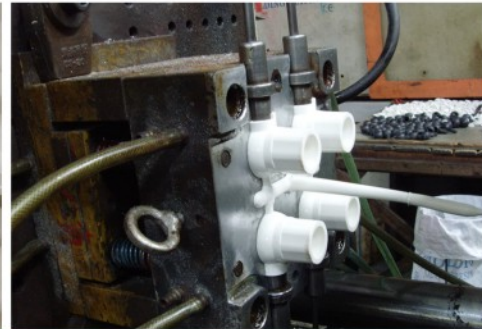

3.production