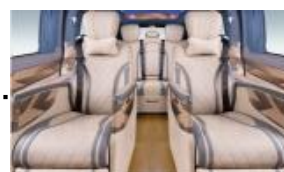

02

Moonlight
White