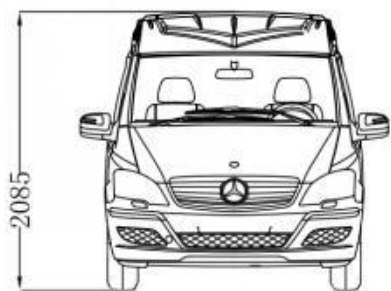

车型介绍 Vehicle model introduction