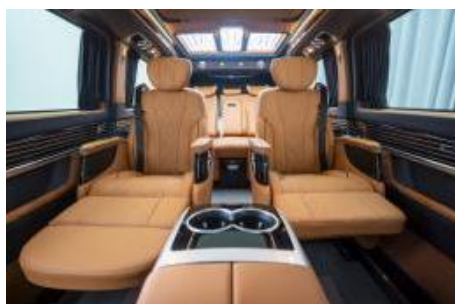

座椅细节展示

Display of seat details

航空座椅加热/按摩/通风

Aviation seat heating/massage/ventilation

二排座椅一段/两段式腿托

Second-row seats with one-stage

/ two-stage leg rests.

装饰件细节展示

Display of decorative part details

定制迎宾踏板

Custom welcome footrest

小桌板

Small table

定制壁灯

Custom wall lamp