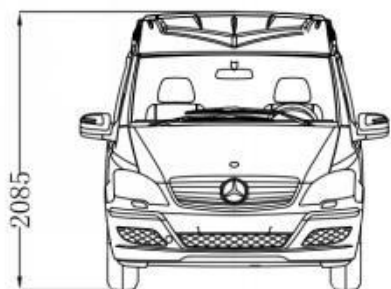

车型介绍 Vehicle model introduction

The Dongfang Lieying model is positioned as retro-chic, inheriting the DNA of the Century Legend model in its overall structure. It retains the classic large windows and surrounding lighting design, redefining sportiness with a wild charm.