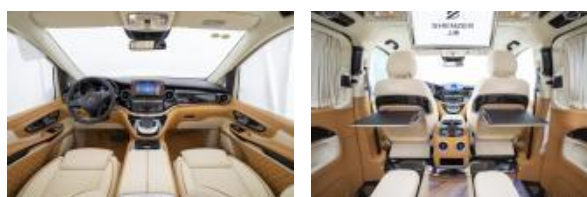

配色推荐 Color scheme recommendation

MBC integrates modern and Chinese color elements, selecting three premium color schemes tailored for the interior of the Dongfang Lieying model. This enriches the choices of interior colors, making them more vibrant and allowing you to enjoy professional interior customization services.

01