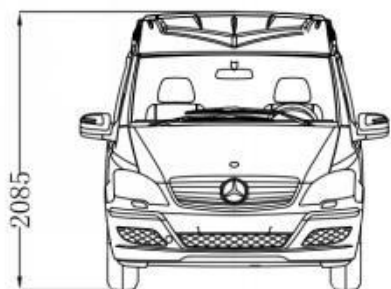

## 车型介绍 Vehicle model introduction

The design inspiration of the Starry Sky SZ360 business vehicle comes from the vast and boundless starry sky, with the pursuit of an open, free and carefree driving experience as the core. We have built the vehicle into a unique cabin that allows drivers and passengers to fully enjoy the beautiful starry sky scenery inside the car.