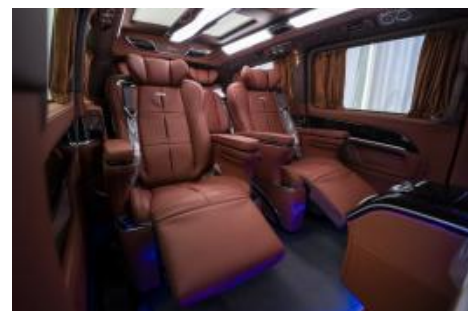

In terms of design, the panoramic sunroof of the Starry Sky SZ360 business vehicle opens a window to infinite possibilities for you, creating a spacious and bright driving and riding environment. As the wheels turn, the ever-changing sky scenery is like a poem and a painting, allowing you to fully enjoy the beauty of the journey. Paired with the unique starry sky theme design, it makes the whole vehicle more stylish and recognizable. The interior lines are smooth and simple, echoing the tranquility and mystery of the starry sky.

### 驾驶舱细节展示 Display of driving cabin details

中控台个性化转印

Personalized transfer of the center console

Nappa真皮多功能方向盘

Nappa leather multifunctional steering wheel

10.25寸高分辨率TFT彩色屏幕

10.25-inch high-resolution TFT color screen

### 高顶细节展示 Display of high roof details

28寸悬浮电视

28-inch floating TV

定制顶灯

Customized dome light

### 座椅细节展示 Display of seat details

航空座椅加热/按摩/通风

Aviation seat heating/massage/ventilation

一段式腿托

One-section leg rest