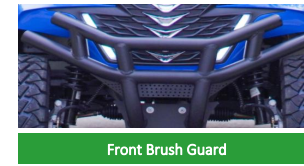

Standard Body Colors

Pearl Beige

Luminous Bright Red

Pearl Ruby Red

Light Blue

Signal White

Traffic Black

Pearl Dark Grey

Lightbar on Roof

Push-to-Start Button

Lightbar on Front Brush Guard

Backrest with Headrest

Wood-Grain Backrest Cover

Electric Winch

Onboard Wireless Charger

Front Brush Guard