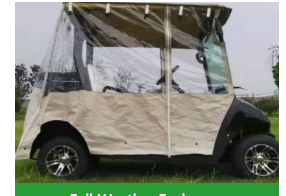

3-point Seatbelt (DOT)

Inner Rear-View Mirror

Glass Windshield with Wiper (DOT)

Foldable Armrest on Backrest

27" Soundbar

Full-Weather Enclosure

Wood-Grain Steering Wheel & Dashboard

14" Inch Wheel