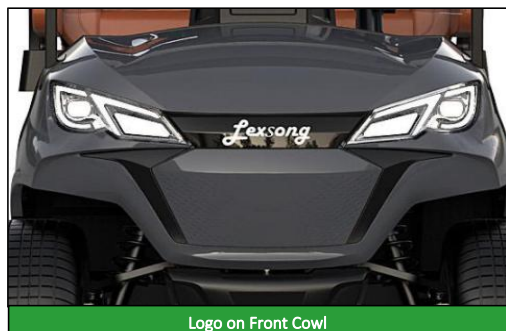

12V Power Outlet

Carbon Fiber Finish Dashboard

Carbon Fiber Finish Backrest Cover

Towing Bar

Underglow LED Light Stripe

Side Foot Step

Front Basket

Customization Service