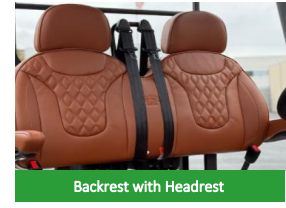

Optional Upgrades & Accessories

Customization Service

Other customizations are available, please check with us for details