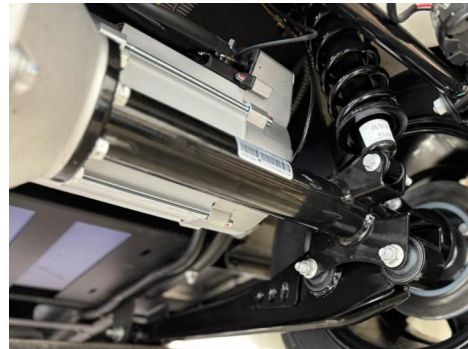

Standard Seat Colors

White

Black

Brown

All colors show here is just for reference | Customized Colors are Available

LEXSONG Golf Cart Features

Rear Trailing Arm Suspension with Shock Absorber

Front Double Wish-bone Independent Suspension