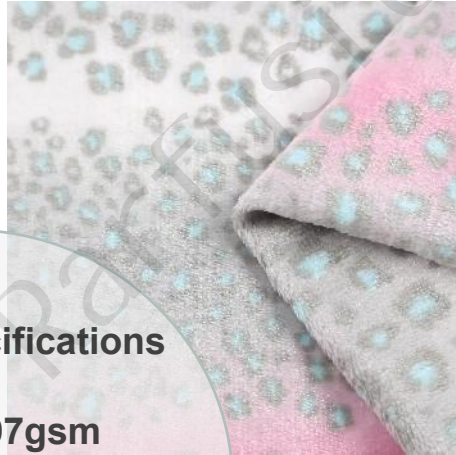

Flannel

Product Specifications

Weight:197gsm

Density: /

**Width:160cm
(accept customization)**

Product Specifications

Weight:200gsm

Density:DTY120D/192F

**Width:160cm
(accept customization)**