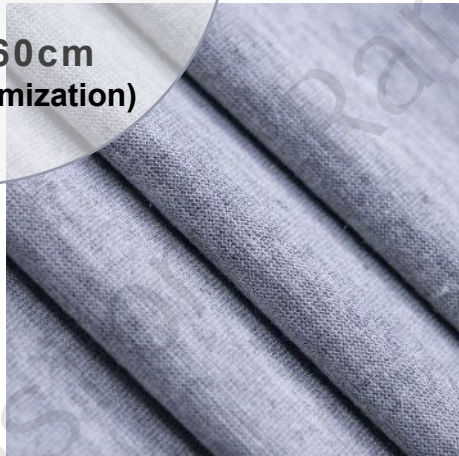

**Width:160cm
(accept customization)**

Birds Eye Cloth/Mesh Cloth

Jersey Fabric

Product Specifications

Weight:145gsm

Density:32S

**Width:160cm
(accept customization)**

Product Specifications