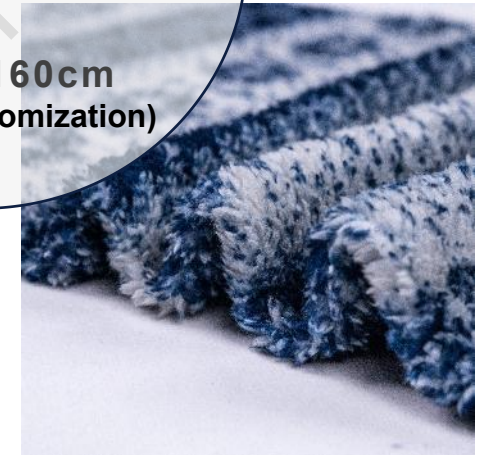

Width: 160cm
(accept customization)

Product Specifications

Weight: 190gsm

Density: 150D/288F

Width: 160cm
(accept customization)

Shu Velveteen

Item: double-sided dyed shu velveteen

Product Specifications