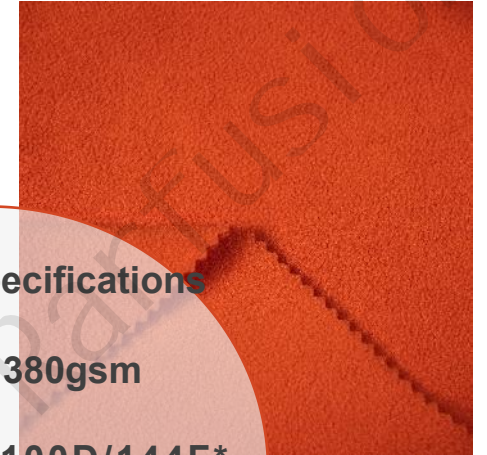

Item:Double-sided dyed
polar fleece