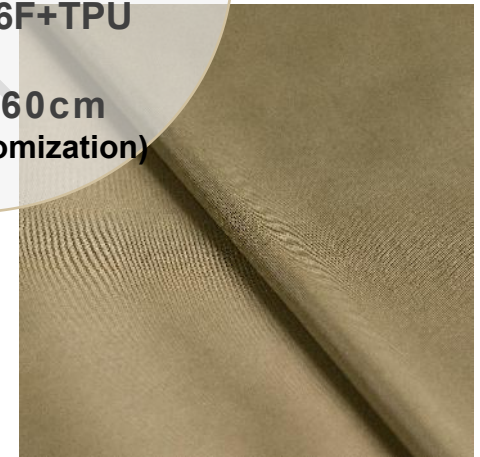

Flat Fabric Composite Flat Fabric

Product Specifications

Weight:320gsm

**Density:DTY75D/72F*
DTY75D/72F**

**Width:160cm
(accept customization)**

Product Specifications

Weight:220gsm

**Density:DTY30D/24F+
DTY50D/36F+TPU**

**Width:160cm
(accept customization)**