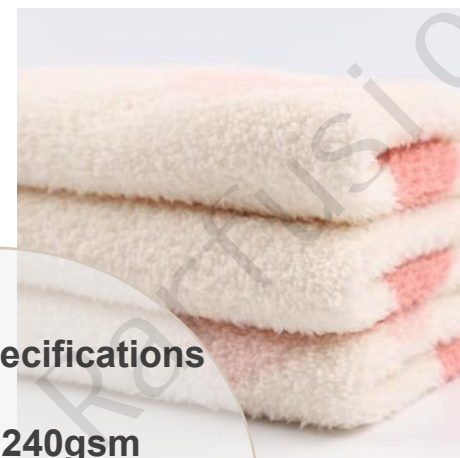

Weight: 220gsm

Density: /

**Width: 160cm
(accept customization)**

Item: double-sided printed shu velveteen

Product Specifications

Weight: 240gsm

Density: /

**Width: 160cm
(accept customization)**