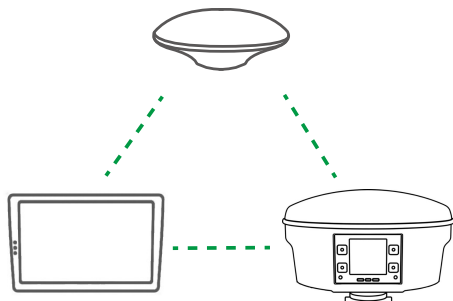

MASKURA

Scraper

multi-touch.

10,1

Lora

- Galileo, QZSS, SBAS,
- RTK
- GNSS + INS

GPS, BDS,

±2,5

NTRIP

X-Y

3D-