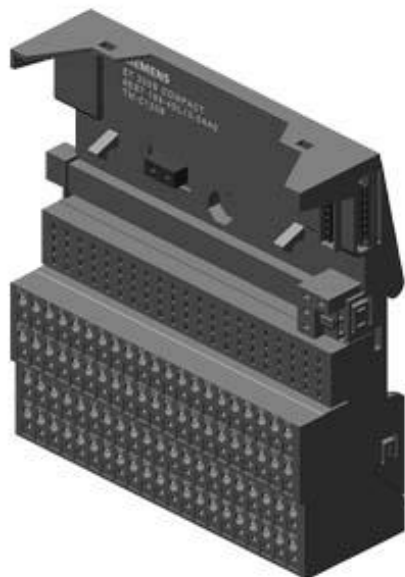

SIMATIC DP, TERMINAL MODULE TM-C120C FOR ET 200S  
COMPACT, SPRING-LOADED TERMINALS, 4 X 21  
CONNECTORS, FIT FOR 32PT MODULES IN 2-WIRE

Figure similar

Dimensions	
Width	120 mm
Height	132 mm
Depth	43 mm
<b>last modified:</b>	03/16/2017 