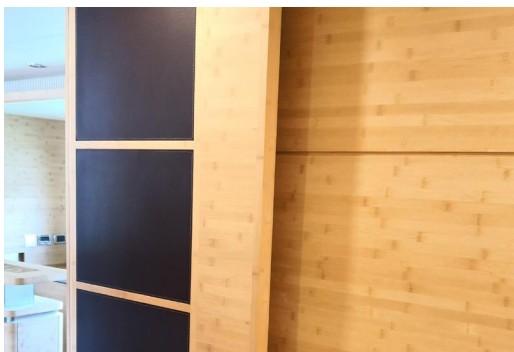

LPY
SIZE: CUSTOMIZABLE

LP
SIZE: CUSTOMIZABLE

LSY
SIZE: CUSTOMIZABLE

LS
SIZE: CUSTOMIZABLE

ENDLESS POSSIBILITIES

ZHEJIANG ZAIAN MATERIAL CO., LTD.

Xiaoshan Chamber Of Commerce Building,
185 Jincheng Road, Beiqian Street,
Hangzhou, Zhejiang, China