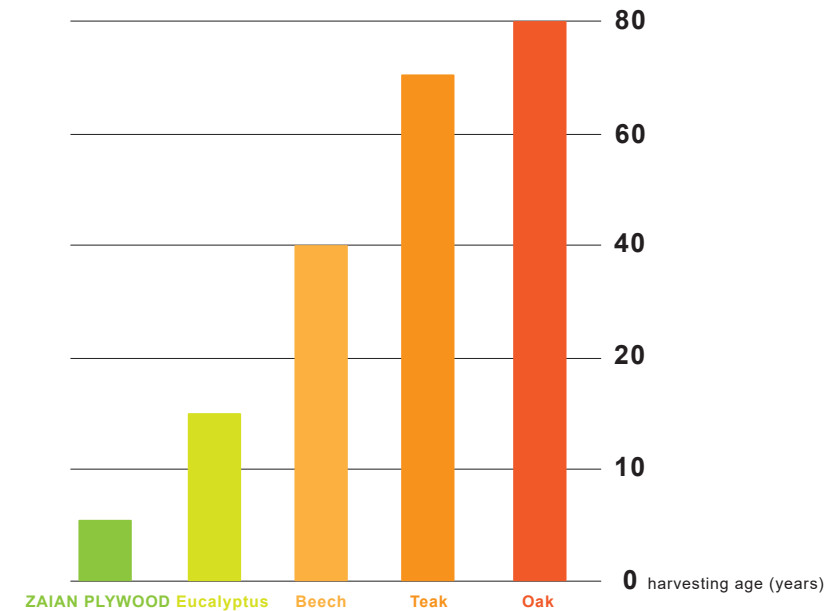

① The Benefits

FORMALDEHYDE
-FREE

NON
DEFORMATION

SUSTAINABILITY

STABLE
STRUCTURE

TERMITE
RESISTANT

Plain Pressed

Strips are placed horizontally and glued together to create a wide line pattern with the characteristic bamboo nodes clearly visible.

Side Pressed

Strips are placed vertically and glued together to create a narrow line pattern with the bamboo nodes visible in a subtle way.

Flexible

Strips are bonded to a flexible backing, creating a wide line pattern with the characteristic bamboo nodes clearly visible.

High Density

Strips are crushed, compressed and glued under high pressure, creating an elegant random grain pattern. The result is a product that is even harder than the best tropical hardwood species.

unsurpassed growing speed Bamboo: the fastest growing plant in the world

Because of the fast growth, ZAIAN bamboo is managed as an agricultural crop:

The annual harvest of the 5 year old stems – compared to 80 years for tropical hardwood! - provides a steady annual income to farmers and stimulates the bamboo plant to reproduce even faster.

Therefore, **by default no deforestation occurs with production of bamboo products, while large amounts of CO₂ are captured in the bamboo forests and products.**