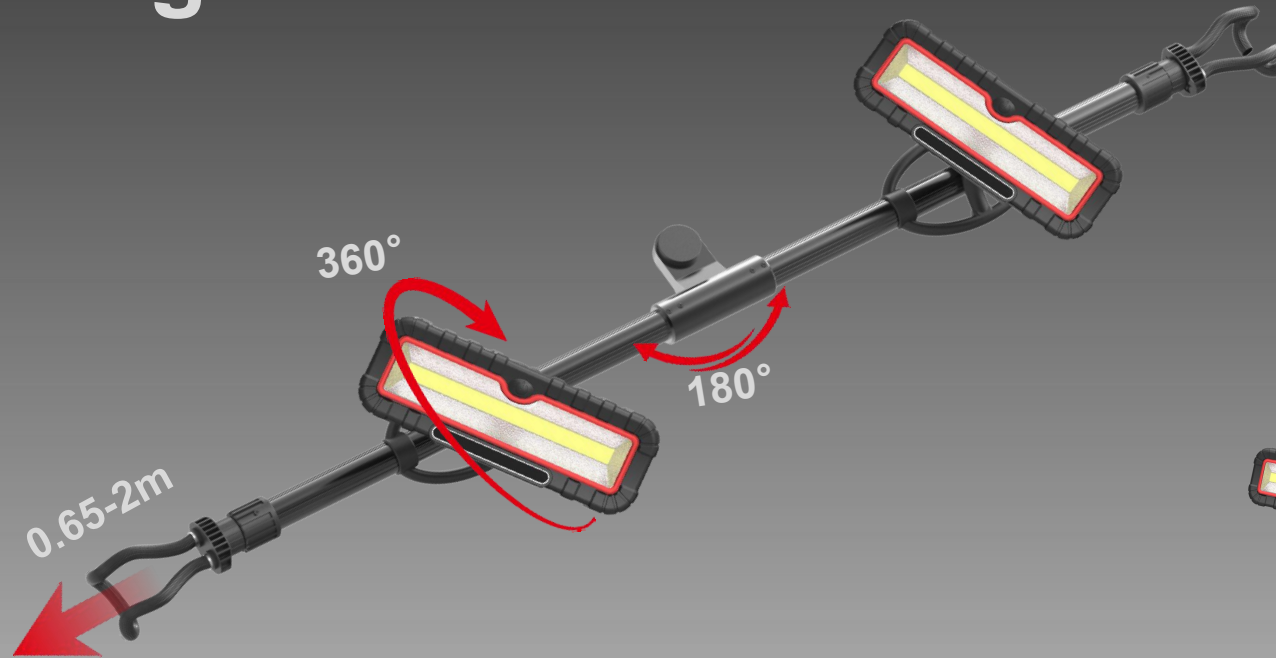

# Under Hood Light

**STRONG MAGNETS**

**SILICONE GRIPPER**

**DETACHABLE & FOLDABLE**

Model	Power	Battery	Lumen	Mode	Working time	Charging time	Features
ZZ-8817	10W+10W	3.7V 4400mAh (18650*2)for single light	2000/1000lm	low-high-off	3-3.5hrs(high) 6-7hrs(low)	3-3.5hrs (5V 2A USB-C)	a) Power bank function b) 360° Rotatable main light c) 4pcs magnets at the base d) Foldable & extendable bracket