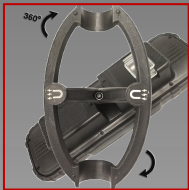

# Under Hood Light

**STRONG MAGNETS**

**SILICONE GRIPPER**

**DETACHABLE & FOLDABLE**

Model	Power	Battery	Lumen	Mode	Working time	Charging time	Features
ZZ-8817	10W+10W	3.7V 4400mAh (18650*2)for single light	2000/1000lm	low-high-off	3-3.5hrs(high) 6-7hrs(low)	3-3.5hrs (5V 2A USB-C)	a) Power bank function b) 360° Rotatable main light c) 4pcs magnets at the base d) Foldable & extendable bracket