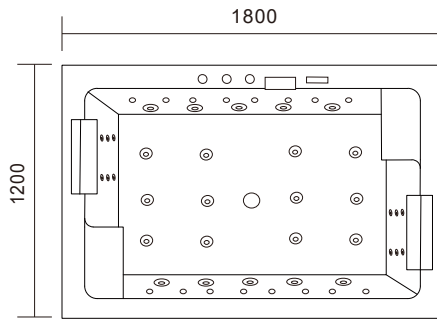

H6213-LED

size:1500x1500x580mm

size(inch):59"x59"x22.8"

- 标准配置: 龙头5件套, 空气开关, 冲浪按摩泵
- 豪华配置 (可选): 按摩喷嘴, 恒温泵, 臭氧, 连接接口, 蓝牙七彩灯, 瀑布, 枕头, 名牌泵, 泡泡泵, 电脑板,

- Standard Config:
Five-piece set of faucet/Air Switch
Massage Pump Power : 0.75KW/1.0HP

H6214

size:1800x1200x580mm

size(inch):70.9"x47.2"x22.8"

- 标准配置: 龙头5件套, 空气开关, 冲浪按摩泵
- 豪华配置 (可选): 按摩喷嘴, 恒温泵, 臭氧,连接接口, 蓝牙七彩灯, 瀑布, 枕头, 名牌泵, 泡泡泵, 电脑板,
- Standard Config:
Five-piece set of faucetAir Switch
Massage Pump Power : 0.75KW/1.0HP
- Luxury Config: (optional)
Massage jets,LED Light ,Waterfall ,Pillow ,Ozone,USB,Bluetooth ,
Famous Brand Pump : DXD or LX
Bubble Pump Power: 0.25KW or 0.35 KW
Control Panel Heater Pump Power : 1.5KW or 3 KW