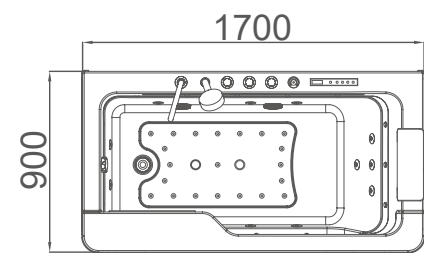

H6214-Wood-LED

size:1800x1200x580mm

size(inch):70.9"x47.2"x22.8"

- 标准配置: 龙头5件套, 空气开关, 冲浪按摩泵
- 豪华配置 (可选): 按摩喷嘴, 恒温泵, 臭氧, 连接接口, 蓝牙七彩灯, 瀑布, 枕头, 名牌泵, 泡泡泵, 电脑板,
- Standard Config:
Five-piece set of faucet/Air Switch
Massage Pump Power : 0.75KW/1.0HP
- Luxury Config: (optional)
Massage jets, LED Light, Waterfall, Pillow, Ozone, USB, Bluetooth,
Famous Brand Pump : DXD or LX
Bubble Pump Power: 0.25KW or 0.35 KW
Control Panel Heater Pump Power : 1.5KW or 3 KW

H6214-Red Wood-LED

size:1800x1200x580mm

size(inch):70.9"x47.2"x22.8"

- 标准配置: 龙头5件套, 空气开关, 冲浪按摩泵
- 豪华配置 (可选): 按摩喷嘴, 恒温泵, 臭氧, 连接接口, 蓝牙七彩灯, 瀑布, 枕头, 名牌泵, 泡泡泵, 电脑板,
- Standard Config:
Five-piece set of faucet/Air Switch
Massage Pump Power : 0.75KW/1.0HP
- Luxury Config: (optional)
Massage jets, LED Light, Waterfall, Pillow, Ozone, USB, Bluetooth,
Famous Brand Pump : DXD or LX
Bubble Pump Power: 0.25KW or 0.35 KW
Control Panel Heater Pump Power : 1.5KW or 3 KW

H6217

size:1700x800x700mm
1800x900x700mm

size(inch):66.9"x31.5"x27.6"
73.6"x35.4"x27.6"

H6217-S

size:1800x1200x700mm

size(inch):73.6"x47.2"x27.6"

H6218

size: 1700x900x580mm
1800x900x580mm

size(inch): 67"x35.4"x22.8"
70.9"x35.4"x22.8"

H6219

size: 1700x1200x580mm

size(inch): 67"x47.2"x22.8"

H6220

size:1500x1500x700mm

size(inch):59"x59"x27.56"

- 标准配置: 龙头5件套, 空气开关, 冲浪按摩泵
- 豪华配置 (可选): 按摩喷嘴, 恒温泵, 臭氧, 连接接口, 蓝牙七彩灯, 瀑布, 枕头, 名牌泵, 泡泡泵, 电脑板,