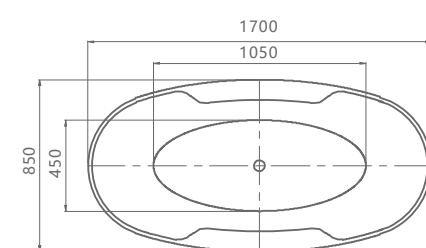

H5211 Build in

size:1500x1500x600mm

size(inch):59"x59"x23.6"

H5211-PLUS

size:1560x1560x600mm

size(inch):61.4"x61.4"x23.6"

H5220

size:1700x850x600mm

size(inch):67"x33.5"x23.6"

H5228

size:1800x1800x820mm

size(inch):70.9"x70.9"x32.3"

Whirlpool BATHTUB

Bath fashionable And new life!

H5229

size:1800x1200x660mm

size(inch):70.9"x47.2"x26"

H5230

size:1700x1200x580mm

size(inch):67"x47.2"x22.8"

H5230-LED

size:1700x1200x580mm

size(inch):67"x47.2"x22.8"

- 标准配置: 龙头5件套, 空气开关, 冲浪按摩泵
- 豪华配置 (可选): 按摩喷嘴, 恒温泵, 臭氧, 连接接口, 蓝牙七彩灯, 瀑布, 枕头, 名牌泵, 泡泡泵, 电脑板,

H5232

size:1700x850x650mm

size(inch):67"x33.5"x25.6"

H5233

size:1500x1500x650mm

size(inch):59"x59"x25.6"

H5234

size:1500x1500x650mm