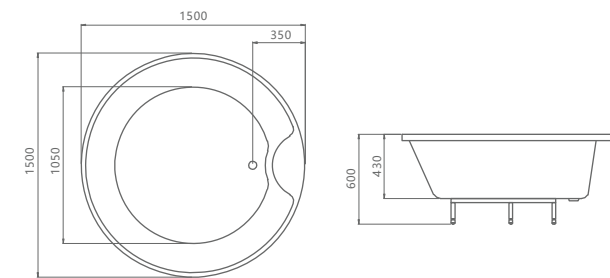

H5211 Build in

size:1500x1500x600mm

size(inch):59"x59"x23.6"

H5211-PLUS

size:1560x1560x600mm

size(inch):61.4"x61.4"x23.6"

H5220

size:1700x850x600mm

size(inch):67"x33.5"x23.6"

H5228

size:1800x1800x820mm

size(inch):70.9"x70.9"x32.3"

Whirlpool BATHTUB

Bath fashionable And new life!

H5229

size:1800x1200x660mm

size(inch):70.9"x47.2"x26"

H5230

size:1700x1200x580mm

size(inch):67"x47.2"x22.8"

H5230-LED

size:1700x1200x580mm

size(inch):67"x47.2"x22.8"

- 标准配置: 龙头5件套, 空气开关, 冲浪按摩泵
- 豪华配置 (可选): 按摩喷嘴, 恒温泵, 臭氧, 连接接口, 蓝牙七彩灯, 瀑布, 枕头, 名牌泵, 泡泡泵, 电脑板,

H5232

size:1700x850x650mm

size(inch):67"x33.5"x25.6"

H5233

size:1500x1500x650mm

size(inch):59"x59"x25.6"

H5234

size:1500x1500x650mm