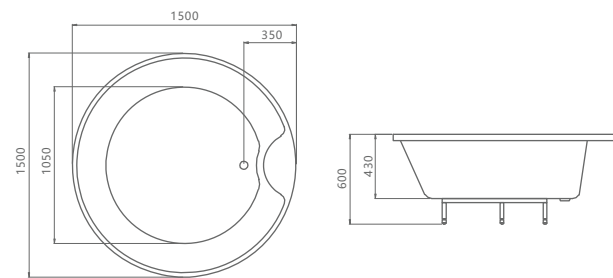

H5211 Build in

size:1500x1500x600mm

size(inch):59"x59"x23.6"

H5211-PLUS

size:1560x1560x600mm

size(inch):61.4"x61.4"x23.6"

H5220

size:1700x850x600mm

size(inch):67"x33.5"x23.6"

H5228

size:1800x1800x820mm

size(inch):70.9"x70.9"x32.3"

Whirlpool BATHTUB

Bath fashionable And new life!

H5229

size:1800x1200x660mm

size(inch):70.9"x47.2"x26"

H5230

size:1700x1200x580mm

size(inch):67"x47.2"x22.8"

H5230-LED

size:1700x1200x580mm

size(inch):67"x47.2"x22.8"

- 标准配置: 龙头5件套, 空气开关, 冲浪按摩泵
- 豪华配置 (可选): 按摩喷嘴, 恒温泵, 臭氧, 连接接口, 蓝牙七彩灯, 瀑布, 枕头, 名牌泵, 泡泡泵, 电脑板,

H5232

size:1700x850x650mm

size(inch):67"x33.5"x25.6"

H5233

size:1500x1500x650mm

size(inch):59"x59"x25.6"

H5234

size:1500x1500x650mm