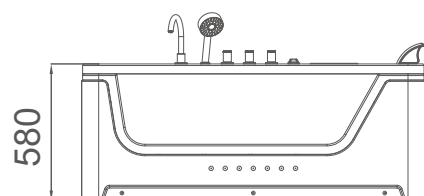

H6217

size:1700x800x700mm
1800x900x700mm

size(inch):66.9"x31.5"x27.6"
73.6"x35.4"x27.6"

H6217-S

size:1800x1200x700mm

size(inch):73.6"x47.2"x27.6"

H6218

size: 1700x900x580mm
1800x900x580mm

size(inch): 67"x35.4"x22.8"
70.9"x35.4"x22.8"

H6219

size: 1700x1200x580mm

size(inch): 67"x47.2"x22.8"

H6220

size:1500x1500x700mm

size(inch):59"x59"x27.56"

- 标准配置: 龙头5件套, 空气开关, 冲浪按摩泵
- 豪华配置 (可选): 按摩喷嘴, 恒温泵, 臭氧, 连接接口, 蓝牙七彩灯, 瀑布, 枕头, 名牌泵, 泡泡泵, 电脑板,