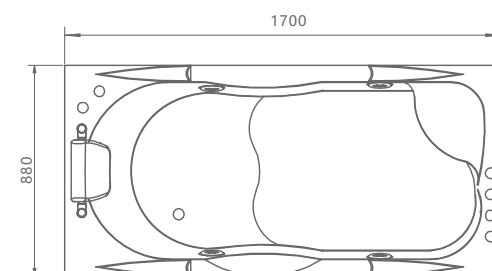

H5232

size:1700x850x650mm

size(inch):67"x33.5"x25.6"

H5233

size:1500x1500x650mm

size(inch):59"x59"x25.6"

H5234

size:1500x1500x650mm

size(inch):59"x59"x25.6"

H5235-LED

size:1500x1500x580mm

size(inch):59"x59"x22.8"

- 标准配置: 龙头5件套, 空气开关, 冲浪按摩泵
- 豪华配置 (可选): 按摩喷嘴, 恒温泵, 臭氧, 连接接口, 蓝牙七彩灯, 瀑布, 枕头, 名牌泵, 泡泡泵, 电脑板,

- Standard Config: Five-piece set of faucet, Air Switch, Massage Pump Power : 0.75KW/1.0HP
- Luxury Config: (optional)
 Massage jets, LED Light, Waterfall, Pillow, Ozone, USB, Bluetooth,
 Famous Brand Pump : DXD or LX
 Bubble Pump Power: 0.25KW or 0.35 KW
 Control Panel Heater Pump Power : 1.5KW or 3 KW

H5235

size:1500x1500x580mm

size(inch):59"x59"x22.8"

H5236

size:1650x850x680mm

size(inch):65"x33.5"x26.8"

H5237

size:1700x880x680mm

size(inch):67"x34.7"x26.8"

LUXURY BATHTUB

Bath fashionable And new life!

H6202-LED

size:1500x800x580mm	size(inch):59"x31.5"x22.8"
1600x800x580mm	63"x31.5"x22.8"
1700x800x580mm	67"x31.5"x22.8"
1800x800x580mm	70.9"x31.5"x22.8"