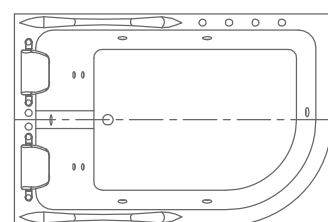

H5211 Build in

size:1500x1500x600mm

size(inch):59"x59"x23.6"

H5211-PLUS

size:1560x1560x600mm

size(inch):61.4"x61.4"x23.6"

H5220

size:1700x850x600mm

size(inch):67"x33.5"x23.6"

H5228

size:1800x1800x820mm

size(inch):70.9"x70.9"x32.3"

Whirlpool BATHTUB

Bath fashionable And new life!

H5229

size:1800x1200x660mm

size(inch):70.9"x47.2"x26"

H5230

size:1700x1200x580mm

size(inch):67"x47.2"x22.8"

H5230-LED

size:1700x1200x580mm

size(inch):67"x47.2"x22.8"

- 标准配置: 龙头5件套, 空气开关, 冲浪按摩泵
- 豪华配置 (可选): 按摩喷嘴, 恒温泵, 臭氧, 连接接口, 蓝牙七彩灯, 瀑布, 枕头, 名牌泵, 泡泡泵, 电脑板,

H5232

size:1700x850x650mm

size(inch):67"x33.5"x25.6"

H5233

size:1500x1500x650mm

size(inch):59"x59"x25.6"

H5234

size:1500x1500x650mm