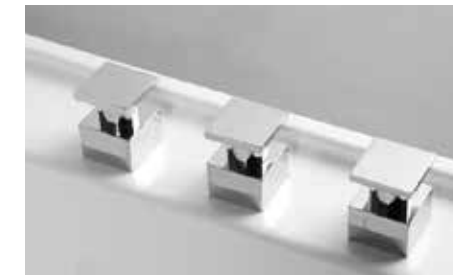

H6222

size:1700x800x580mm

size(inch):67"x31.5"x22.8"

- 标准配置: 龙头5件套, 空气开关, 冲浪按摩泵
- 豪华配置 (可选): 按摩喷嘴, 恒温泵, 臭氧, 连接接口, 蓝牙七彩灯, 瀑布, 枕头, 名牌泵, 泡泡泵, 电脑板,

• Standard Config:
Five-piece set of faucet
Air Switch
Massage Pump Power : 0.75KW/1.0HP

• Luxury Config: (optional)
Massage jets, LED Light, Waterfall, Pillow, Ozone, USB, Bluetooth,
Famous Brand Pump : DXD or LX
Bubble Pump Power: 0.25KW or 0.35 KW
Control Panel Heater Pump Power : 1.5KW or 3 KW

COMPUTER CONTROLLER

OPTIONAL ACCESSORIES

Faucet

F4