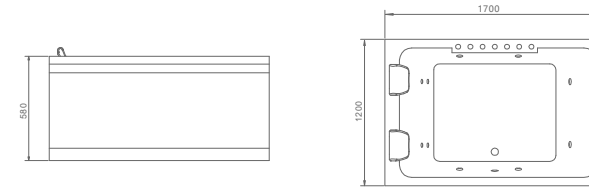

H5211 Build in

size:1500x1500x600mm

size(inch):59"x59"x23.6"

H5211-PLUS

size:1560x1560x600mm

size(inch):61.4"x61.4"x23.6"

H5220

size:1700x850x600mm

size(inch):67"x33.5"x23.6"

H5228

size:1800x1800x820mm

size(inch):70.9"x70.9"x32.3"

Whirlpool BATHTUB

Bath fashionable And new life!

H5229

size:1800x1200x660mm

size(inch):70.9"x47.2"x26"

H5230

size:1700x1200x580mm

size(inch):67"x47.2"x22.8"

H5230-LED

size:1700x1200x580mm

size(inch):67"x47.2"x22.8"

- 标准配置: 龙头5件套, 空气开关, 冲浪按摩泵
- 豪华配置 (可选): 按摩喷嘴, 恒温泵, 臭氧, 连接接口, 蓝牙七彩灯, 瀑布, 枕头, 名牌泵, 泡泡泵, 电脑板,

H5232

size:1700x850x650mm

size(inch):67"x33.5"x25.6"

H5233

size:1500x1500x650mm

size(inch):59"x59"x25.6"

H5234

size:1500x1500x650mm