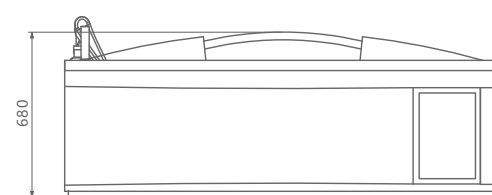

size(inch):59"x59"x25.6"

H5235-LED

size:1500x1500x580mm

size(inch):59"x59"x22.8"

- 标准配置: 龙头5件套, 空气开关, 冲浪按摩泵
- 豪华配置 (可选): 按摩喷嘴, 恒温泵, 臭氧, 连接接口, 蓝牙七彩灯, 瀑布, 枕头, 名牌泵, 泡泡泵, 电脑板,

- Standard Config: Five-piece set of faucet, Air Switch, Massage Pump Power : 0.75KW/1.0HP
- Luxury Config: (optional)
 Massage jets, LED Light, Waterfall, Pillow, Ozone, USB, Bluetooth,
 Famous Brand Pump : DXD or LX
 Bubble Pump Power: 0.25KW or 0.35 KW
 Control Panel Heater Pump Power : 1.5KW or 3 KW

H5235

size:1500x1500x580mm

size(inch):59"x59"x22.8"

H5236

size:1650x850x680mm

size(inch):65"x33.5"x26.8"

H5237

size:1700x880x680mm

size(inch):67"x34.7"x26.8"

LUXURY BATHTUB

Bath fashionable And new life!

H6202-LED

size:1500x800x580mm	size(inch):59"x31.5"x22.8"
1600x800x580mm	63"x31.5"x22.8"
1700x800x580mm	67"x31.5"x22.8"
1800x800x580mm	70.9"x31.5"x22.8"