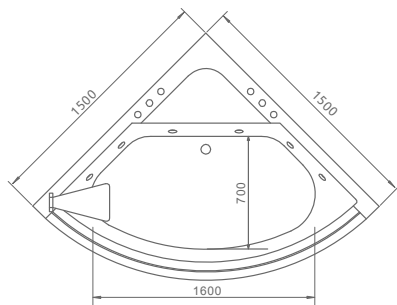

size(inch):70.9"x47.2"x26"

H5230

size:1700x1200x580mm

size(inch):67"x47.2"x22.8"

H5230-LED

size:1700x1200x580mm

size(inch):67"x47.2"x22.8"

- 标准配置: 龙头5件套, 空气开关, 冲浪按摩泵
- 豪华配置 (可选): 按摩喷嘴, 恒温泵, 臭氧, 连接接口, 蓝牙七彩灯, 瀑布, 枕头, 名牌泵, 泡泡泵, 电脑板,

H5232

size:1700x850x650mm

size(inch):67"x33.5"x25.6"

H5233

size:1500x1500x650mm

size(inch):59"x59"x25.6"

H5234

size:1500x1500x650mm

size(inch):59"x59"x25.6"

H5235-LED

size:1500x1500x580mm

size(inch):59"x59"x22.8"

- 标准配置: 龙头5件套, 空气开关, 冲浪按摩泵
- 豪华配置 (可选): 按摩喷嘴, 恒温泵, 臭氧, 连接接口, 蓝牙七彩灯, 瀑布, 枕头, 名牌泵, 泡泡泵, 电脑板,

- Standard Config: Five-piece set of faucet, Air Switch, Massage Pump Power : 0.75KW/1.0HP
- Luxury Config: (optional)
 Massage jets, LED Light, Waterfall, Pillow, Ozone, USB, Bluetooth,
 Famous Brand Pump : DXD or LX
 Bubble Pump Power: 0.25KW or 0.35 KW
 Control Panel Heater Pump Power : 1.5KW or 3 KW

H5235

size:1500x1500x580mm

size(inch):59"x59"x22.8"

H5236

size:1650x850x680mm

size(inch):65"x33.5"x26.8"

H5237

size:1700x880x680mm