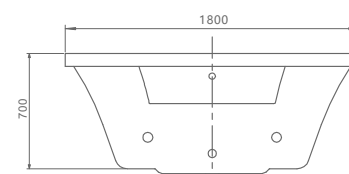

H5211 Build in

size:1500x1500x600mm

size(inch):59"x59"x23.6"

H5211-PLUS

size:1560x1560x600mm

size(inch):61.4"x61.4"x23.6"

H5220

size:1700x850x600mm

size(inch):67"x33.5"x23.6"

H5228

size:1800x1800x820mm

size(inch):70.9"x70.9"x32.3"

Whirlpool BATHTUB

Bath fashionable And new life!

H5229

size:1800x1200x660mm

size(inch):70.9"x47.2"x26"

H5230

size:1700x1200x580mm

size(inch):67"x47.2"x22.8"

H5230-LED

size:1700x1200x580mm

size(inch):67"x47.2"x22.8"

- 标准配置: 龙头5件套, 空气开关, 冲浪按摩泵
- 豪华配置 (可选): 按摩喷嘴, 恒温泵, 臭氧, 连接接口, 蓝牙七彩灯, 瀑布, 枕头, 名牌泵, 泡泡泵, 电脑板,

H5232

size:1700x850x650mm

size(inch):67"x33.5"x25.6"

H5233

size:1500x1500x650mm

size(inch):59"x59"x25.6"

H5234

size:1500x1500x650mm