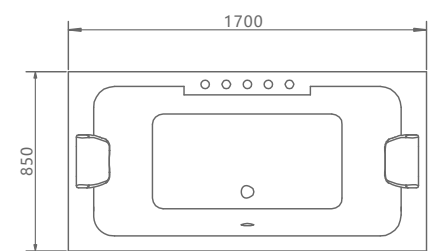

size(inch):70.9"x47.2"x26"

H5230

size:1700x1200x580mm

size(inch):67"x47.2"x22.8"

H5230-LED

size:1700x1200x580mm

size(inch):67"x47.2"x22.8"

- 标准配置: 龙头5件套, 空气开关, 冲浪按摩泵
- 豪华配置 (可选): 按摩喷嘴, 恒温泵, 臭氧, 连接接口, 蓝牙七彩灯, 瀑布, 枕头, 名牌泵, 泡泡泵, 电脑板,

H5232

size:1700x850x650mm

size(inch):67"x33.5"x25.6"

H5233

size:1500x1500x650mm

size(inch):59"x59"x25.6"

H5234

size:1500x1500x650mm

size(inch):59"x59"x25.6"

H5235-LED

size:1500x1500x580mm

size(inch):59"x59"x22.8"

- 标准配置: 龙头5件套, 空气开关, 冲浪按摩泵
- 豪华配置 (可选): 按摩喷嘴, 恒温泵, 臭氧, 连接接口, 蓝牙七彩灯, 瀑布, 枕头, 名牌泵, 泡泡泵, 电脑板,

- Standard Config: Five-piece set of faucet, Air Switch, Massage Pump Power : 0.75KW/1.0HP
- Luxury Config: (optional)
 Massage jets, LED Light, Waterfall, Pillow, Ozone, USB, Bluetooth,
 Famous Brand Pump : DXD or LX
 Bubble Pump Power: 0.25KW or 0.35 KW
 Control Panel Heater Pump Power : 1.5KW or 3 KW

H5235

size:1500x1500x580mm

size(inch):59"x59"x22.8"

H5236

size:1650x850x680mm

size(inch):65"x33.5"x26.8"

H5237

size:1700x880x680mm