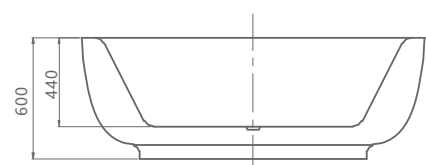

H5211 Build in

size:1500x1500x600mm

size(inch):59"x59"x23.6"

H5211-PLUS

size:1560x1560x600mm

size(inch):61.4"x61.4"x23.6"

H5220

size:1700x850x600mm

size(inch):67"x33.5"x23.6"

H5228

size:1800x1800x820mm

size(inch):70.9"x70.9"x32.3"

Whirlpool BATHTUB

Bath fashionable And new life!

H5229

size:1800x1200x660mm

size(inch):70.9"x47.2"x26"

H5230

size:1700x1200x580mm

size(inch):67"x47.2"x22.8"

H5230-LED

size:1700x1200x580mm

size(inch):67"x47.2"x22.8"

- 标准配置: 龙头5件套, 空气开关, 冲浪按摩泵
- 豪华配置 (可选): 按摩喷嘴, 恒温泵, 臭氧, 连接接口, 蓝牙七彩灯, 瀑布, 枕头, 名牌泵, 泡泡泵, 电脑板,