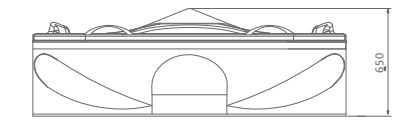

size(inch):70.9"x47.2"x26"

H5230

size:1700x1200x580mm

size(inch):67"x47.2"x22.8"

H5230-LED

size:1700x1200x580mm

size(inch):67"x47.2"x22.8"

- 标准配置: 龙头5件套, 空气开关, 冲浪按摩泵
- 豪华配置 (可选): 按摩喷嘴, 恒温泵, 臭氧, 连接接口, 蓝牙七彩灯, 瀑布, 枕头, 名牌泵, 泡泡泵, 电脑板,

H5232

size:1700x850x650mm

size(inch):67"x33.5"x25.6"

H5233

size:1500x1500x650mm

size(inch):59"x59"x25.6"

H5234

size:1500x1500x650mm

size(inch):59"x59"x25.6"

H5235-LED

size:1500x1500x580mm

size(inch):59"x59"x22.8"

- 标准配置: 龙头5件套, 空气开关, 冲浪按摩泵
- 豪华配置 (可选): 按摩喷嘴, 恒温泵, 臭氧, 连接接口, 蓝牙七彩灯, 瀑布, 枕头, 名牌泵, 泡泡泵, 电脑板,

- Standard Config: Five-piece set of faucet, Air Switch, Massage Pump Power : 0.75KW/1.0HP
- Luxury Config: (optional)
 Massage jets, LED Light, Waterfall, Pillow, Ozone, USB, Bluetooth,
 Famous Brand Pump : DXD or LX
 Bubble Pump Power: 0.25KW or 0.35 KW
 Control Panel Heater Pump Power : 1.5KW or 3 KW

H5235

size:1500x1500x580mm

size(inch):59"x59"x22.8"

H5236

size:1650x850x680mm

size(inch):65"x33.5"x26.8"

H5237

size:1700x880x680mm