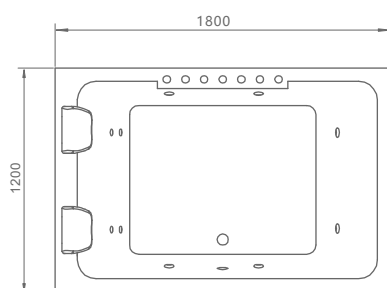

H5211 Build in

size:1500x1500x600mm

size(inch):59"x59"x23.6"

H5211-PLUS

size:1560x1560x600mm

size(inch):61.4"x61.4"x23.6"

H5220

size:1700x850x600mm

size(inch):67"x33.5"x23.6"

H5228

size:1800x1800x820mm

size(inch):70.9"x70.9"x32.3"

Whirlpool BATHTUB

Bath fashionable And new life!

H5229

size:1800x1200x660mm

size(inch):70.9"x47.2"x26"

H5230

size:1700x1200x580mm

size(inch):67"x47.2"x22.8"

H5230-LED

size:1700x1200x580mm

size(inch):67"x47.2"x22.8"

- 标准配置: 龙头5件套, 空气开关, 冲浪按摩泵
- 豪华配置 (可选): 按摩喷嘴, 恒温泵, 臭氧, 连接接口, 蓝牙七彩灯, 瀑布, 枕头, 名牌泵, 泡泡泵, 电脑板,

H5232

size:1700x850x650mm

size(inch):67"x33.5"x25.6"

H5233

size:1500x1500x650mm

size(inch):59"x59"x25.6"

H5234

size:1500x1500x650mm