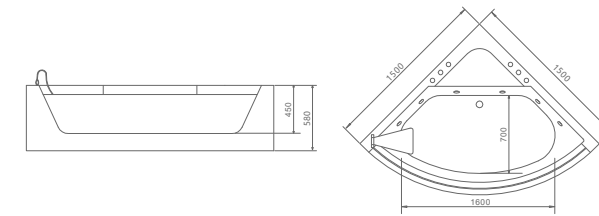

size(inch):70.9"x47.2"x26"

H5230

size:1700x1200x580mm

size(inch):67"x47.2"x22.8"

H5230-LED

size:1700x1200x580mm

size(inch):67"x47.2"x22.8"

- 标准配置: 龙头5件套, 空气开关, 冲浪按摩泵
- 豪华配置 (可选): 按摩喷嘴, 恒温泵, 臭氧, 连接接口, 蓝牙七彩灯, 瀑布, 枕头, 名牌泵, 泡泡泵, 电脑板,

H5232

size:1700x850x650mm

size(inch):67"x33.5"x25.6"

H5233

size:1500x1500x650mm

size(inch):59"x59"x25.6"

H5234

size:1500x1500x650mm

size(inch):59"x59"x25.6"

H5235-LED

size:1500x1500x580mm

size(inch):59"x59"x22.8"

- 标准配置: 龙头5件套, 空气开关, 冲浪按摩泵
- 豪华配置 (可选): 按摩喷嘴, 恒温泵, 臭氧, 连接接口, 蓝牙七彩灯, 瀑布, 枕头, 名牌泵, 泡泡泵, 电脑板,

- Standard Config: Five-piece set of faucet, Air Switch, Massage Pump Power : 0.75KW/1.0HP
- Luxury Config: (optional)
 Massage jets, LED Light, Waterfall, Pillow, Ozone, USB, Bluetooth,
 Famous Brand Pump : DXD or LX
 Bubble Pump Power: 0.25KW or 0.35 KW
 Control Panel Heater Pump Power : 1.5KW or 3 KW

H5235

size:1500x1500x580mm

size(inch):59"x59"x22.8"

H5236

size:1650x850x680mm

size(inch):65"x33.5"x26.8"

H5237

size:1700x880x680mm