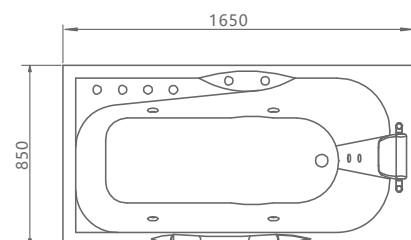

H5232

size:1700x850x650mm

size(inch):67"x33.5"x25.6"

H5233

size:1500x1500x650mm

size(inch):59"x59"x25.6"

H5234

size:1500x1500x650mm

size(inch):59"x59"x25.6"

H5235-LED

size:1500x1500x580mm

size(inch):59"x59"x22.8"

- 标准配置: 龙头5件套, 空气开关, 冲浪按摩泵
- 豪华配置 (可选): 按摩喷嘴, 恒温泵, 臭氧, 连接接口, 蓝牙七彩灯, 瀑布, 枕头, 名牌泵, 泡泡泵, 电脑板,

- Standard Config: Five-piece set of faucet, Air Switch, Massage Pump Power : 0.75KW/1.0HP
- Luxury Config: (optional)
 Massage jets, LED Light, Waterfall, Pillow, Ozone, USB, Bluetooth,
 Famous Brand Pump : DXD or LX
 Bubble Pump Power: 0.25KW or 0.35 KW
 Control Panel Heater Pump Power : 1.5KW or 3 KW

H5235

size:1500x1500x580mm

size(inch):59"x59"x22.8"

H5236

size:1650x850x680mm

size(inch):65"x33.5"x26.8"

H5237

size:1700x880x680mm

size(inch):67"x34.7"x26.8"

LUXURY BATHTUB

Bath fashionable And new life!

H6202-LED

size:1500x800x580mm	size(inch):59"x31.5"x22.8"
1600x800x580mm	63"x31.5"x22.8"
1700x800x580mm	67"x31.5"x22.8"
1800x800x580mm	70.9"x31.5"x22.8"