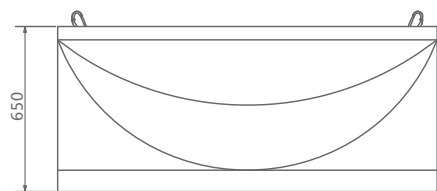

size(inch):67"x33.5"x23.6"

H5228

size:1800x1800x820mm

size(inch):70.9"x70.9"x32.3"

Whirlpool BATHTUB

Bath fashionable And new life!

H5229

size:1800x1200x660mm

size(inch):70.9"x47.2"x26"

H5230

size:1700x1200x580mm

size(inch):67"x47.2"x22.8"

H5230-LED

size:1700x1200x580mm

size(inch):67"x47.2"x22.8"

- 标准配置: 龙头5件套, 空气开关, 冲浪按摩泵
- 豪华配置 (可选): 按摩喷嘴, 恒温泵, 臭氧, 连接接口, 蓝牙七彩灯, 瀑布, 枕头, 名牌泵, 泡泡泵, 电脑板,

H5232

size:1700x850x650mm

size(inch):67"x33.5"x25.6"

H5233

size:1500x1500x650mm

size(inch):59"x59"x25.6"

H5234

size:1500x1500x650mm