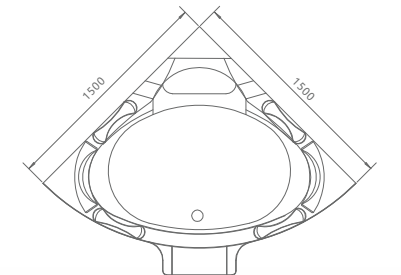

size(inch):70.9"x47.2"x26"

H5230

size:1700x1200x580mm

size(inch):67"x47.2"x22.8"

H5230-LED

size:1700x1200x580mm

size(inch):67"x47.2"x22.8"

- 标准配置: 龙头5件套, 空气开关, 冲浪按摩泵
- 豪华配置 (可选): 按摩喷嘴, 恒温泵, 臭氧, 连接接口, 蓝牙七彩灯, 瀑布, 枕头, 名牌泵, 泡泡泵, 电脑板,

H5232

size:1700x850x650mm

size(inch):67"x33.5"x25.6"

H5233

size:1500x1500x650mm

size(inch):59"x59"x25.6"

H5234

size:1500x1500x650mm

size(inch):59"x59"x25.6"

H5235-LED

size:1500x1500x580mm

size(inch):59"x59"x22.8"

- 标准配置: 龙头5件套, 空气开关, 冲浪按摩泵
- 豪华配置 (可选): 按摩喷嘴, 恒温泵, 臭氧, 连接接口, 蓝牙七彩灯, 瀑布, 枕头, 名牌泵, 泡泡泵, 电脑板,

- Standard Config: Five-piece set of faucet, Air Switch, Massage Pump Power : 0.75KW/1.0HP
- Luxury Config: (optional)
 Massage jets, LED Light, Waterfall, Pillow, Ozone, USB, Bluetooth,
 Famous Brand Pump : DXD or LX
 Bubble Pump Power: 0.25KW or 0.35 KW
 Control Panel Heater Pump Power : 1.5KW or 3 KW

H5235

size:1500x1500x580mm

size(inch):59"x59"x22.8"

H5236

size:1650x850x680mm

size(inch):65"x33.5"x26.8"

H5237

size:1700x880x680mm