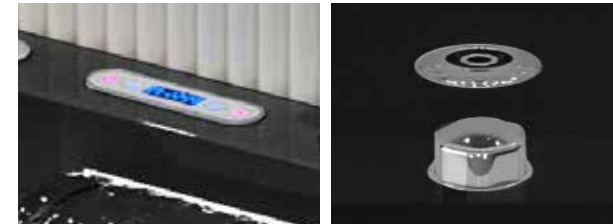

H6209-B

size:1500x800x580mm   size(inch):59"x31.5"x22.8"
1700x800x580mm   67"x31.5"x22.8"

- 标准配置: 龙头5件套, 空气开关, 冲浪按摩泵
- 豪华配置 (可选): 按摩喷嘴, 恒温泵, 臭氧, 连接接口, 蓝牙七彩灯, 瀑布, 枕头, 名牌泵, 泡泡泵, 电脑板,

- Standard Config:
  Five-piece set of faucet Air Switch
  Massage Pump Power : 0.75KW/1.0HP
- Luxury Config: (optional)
  Massage jets, LED Light, Waterfall, Pillow, Ozone, USB, Bluetooth,
  Famous Brand Pump : DXD or LX
  Bubble Pump Power: 0.25KW or 0.35 KW
  Control Panel Heater Pump Power : 1.5KW or 3 KW