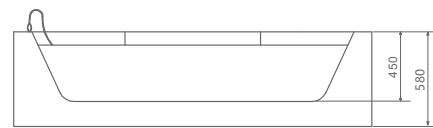

H5232

size:1700x850x650mm

size(inch):67"x33.5"x25.6"

H5233

size:1500x1500x650mm

size(inch):59"x59"x25.6"

H5234

size:1500x1500x650mm

size(inch):59"x59"x25.6"

H5235-LED

size:1500x1500x580mm

size(inch):59"x59"x22.8"

- 标准配置: 龙头5件套, 空气开关, 冲浪按摩泵
- 豪华配置 (可选): 按摩喷嘴, 恒温泵, 臭氧, 连接接口, 蓝牙七彩灯, 瀑布, 枕头, 名牌泵, 泡泡泵, 电脑板,

- Standard Config: Five-piece set of faucet, Air Switch, Massage Pump Power : 0.75KW/1.0HP
- Luxury Config: (optional)
 Massage jets, LED Light, Waterfall, Pillow, Ozone, USB, Bluetooth,
 Famous Brand Pump : DXD or LX
 Bubble Pump Power: 0.25KW or 0.35 KW
 Control Panel Heater Pump Power : 1.5KW or 3 KW

H5235

size:1500x1500x580mm

size(inch):59"x59"x22.8"

H5236

size:1650x850x680mm

size(inch):65"x33.5"x26.8"

H5237

size:1700x880x680mm