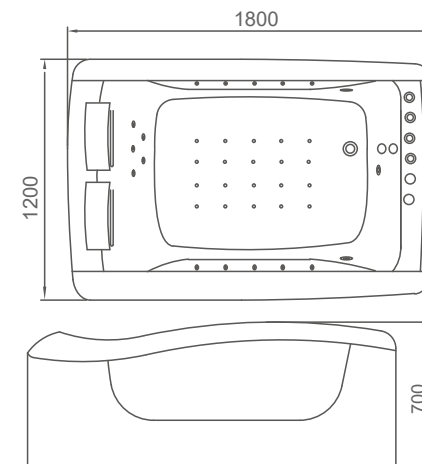

H6214-Wood-LED

size:1800x1200x580mm

size(inch):70.9"x47.2"x22.8"

- 标准配置: 龙头5件套, 空气开关, 冲浪按摩泵
- 豪华配置 (可选): 按摩喷嘴, 恒温泵, 臭氧, 连接接口, 蓝牙七彩灯, 瀑布, 枕头, 名牌泵, 泡泡泵, 电脑板,
- Standard Config:
Five-piece set of faucet/Air Switch
Massage Pump Power : 0.75KW/1.0HP
- Luxury Config: (optional)
Massage jets, LED Light, Waterfall, Pillow, Ozone, USB, Bluetooth,
Famous Brand Pump : DXD or LX
Bubble Pump Power: 0.25KW or 0.35 KW
Control Panel Heater Pump Power : 1.5KW or 3 KW

H6214-Red Wood-LED

size:1800x1200x580mm

size(inch):70.9"x47.2"x22.8"

- 标准配置: 龙头5件套, 空气开关, 冲浪按摩泵
- 豪华配置 (可选): 按摩喷嘴, 恒温泵, 臭氧, 连接接口, 蓝牙七彩灯, 瀑布, 枕头, 名牌泵, 泡泡泵, 电脑板,
- Standard Config:
Five-piece set of faucet/Air Switch
Massage Pump Power : 0.75KW/1.0HP
- Luxury Config: (optional)
Massage jets, LED Light, Waterfall, Pillow, Ozone, USB, Bluetooth,
Famous Brand Pump : DXD or LX
Bubble Pump Power: 0.25KW or 0.35 KW
Control Panel Heater Pump Power : 1.5KW or 3 KW

H6217

size:1700x800x700mm
1800x900x700mm

size(inch):66.9"x31.5"x27.6"
73.6"x35.4"x27.6"

H6217-S

size:1800x1200x700mm

size(inch):73.6"x47.2"x27.6"

H6218

size: 1700x900x580mm
1800x900x580mm

size(inch): 67"x35.4"x22.8"
70.9"x35.4"x22.8"

H6219

size: 1700x1200x580mm

size(inch): 67"x47.2"x22.8"

H6220

size:1500x1500x700mm

size(inch):59"x59"x27.56"

- 标准配置: 龙头5件套, 空气开关, 冲浪按摩泵
- 豪华配置 (可选): 按摩喷嘴, 恒温泵, 臭氧, 连接接口, 蓝牙七彩灯, 瀑布, 枕头, 名牌泵, 泡泡泵, 电脑板,