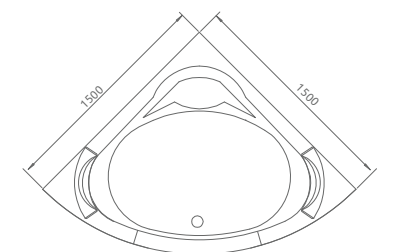

size(inch):70.9"x47.2"x26"

H5230

size:1700x1200x580mm

size(inch):67"x47.2"x22.8"

H5230-LED

size:1700x1200x580mm

size(inch):67"x47.2"x22.8"

- 标准配置: 龙头5件套, 空气开关, 冲浪按摩泵
- 豪华配置 (可选): 按摩喷嘴, 恒温泵, 臭氧, 连接接口, 蓝牙七彩灯, 瀑布, 枕头, 名牌泵, 泡泡泵, 电脑板,

H5232

size:1700x850x650mm

size(inch):67"x33.5"x25.6"

H5233

size:1500x1500x650mm

size(inch):59"x59"x25.6"

H5234

size:1500x1500x650mm

size(inch):59"x59"x25.6"

H5235-LED

size:1500x1500x580mm

size(inch):59"x59"x22.8"

- 标准配置: 龙头5件套, 空气开关, 冲浪按摩泵
- 豪华配置 (可选): 按摩喷嘴, 恒温泵, 臭氧, 连接接口, 蓝牙七彩灯, 瀑布, 枕头, 名牌泵, 泡泡泵, 电脑板,

- Standard Config: Five-piece set of faucet, Air Switch, Massage Pump Power : 0.75KW/1.0HP
- Luxury Config: (optional)
 Massage jets, LED Light, Waterfall, Pillow, Ozone, USB, Bluetooth,
 Famous Brand Pump : DXD or LX
 Bubble Pump Power: 0.25KW or 0.35 KW
 Control Panel Heater Pump Power : 1.5KW or 3 KW

H5235

size:1500x1500x580mm

size(inch):59"x59"x22.8"

H5236

size:1650x850x680mm

size(inch):65"x33.5"x26.8"

H5237

size:1700x880x680mm