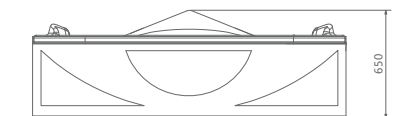

size(inch):70.9"x47.2"x26"

H5230

size:1700x1200x580mm

size(inch):67"x47.2"x22.8"

H5230-LED

size:1700x1200x580mm

size(inch):67"x47.2"x22.8"

- 标准配置: 龙头5件套, 空气开关, 冲浪按摩泵
- 豪华配置 (可选): 按摩喷嘴, 恒温泵, 臭氧, 连接接口, 蓝牙七彩灯, 瀑布, 枕头, 名牌泵, 泡泡泵, 电脑板,

H5232

size:1700x850x650mm

size(inch):67"x33.5"x25.6"

H5233

size:1500x1500x650mm

size(inch):59"x59"x25.6"

H5234

size:1500x1500x650mm

size(inch):59"x59"x25.6"

H5235-LED

size:1500x1500x580mm

size(inch):59"x59"x22.8"

- 标准配置: 龙头5件套, 空气开关, 冲浪按摩泵
- 豪华配置 (可选): 按摩喷嘴, 恒温泵, 臭氧, 连接接口, 蓝牙七彩灯, 瀑布, 枕头, 名牌泵, 泡泡泵, 电脑板,

- Standard Config: Five-piece set of faucet, Air Switch, Massage Pump Power : 0.75KW/1.0HP
- Luxury Config: (optional)
 Massage jets, LED Light, Waterfall, Pillow, Ozone, USB, Bluetooth,
 Famous Brand Pump : DXD or LX
 Bubble Pump Power: 0.25KW or 0.35 KW
 Control Panel Heater Pump Power : 1.5KW or 3 KW

H5235

size:1500x1500x580mm

size(inch):59"x59"x22.8"

H5236

size:1650x850x680mm

size(inch):65"x33.5"x26.8"

H5237

size:1700x880x680mm