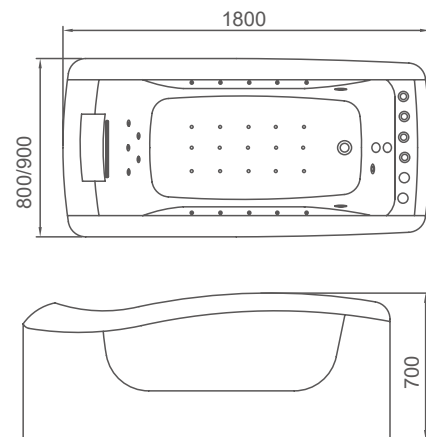

H6214-Wood-LED

size:1800x1200x580mm

size(inch):70.9"x47.2"x22.8"

- 标准配置: 龙头5件套, 空气开关, 冲浪按摩泵
- 豪华配置 (可选): 按摩喷嘴, 恒温泵, 臭氧, 连接接口, 蓝牙七彩灯, 瀑布, 枕头, 名牌泵, 泡泡泵, 电脑板,
- Standard Config:
Five-piece set of faucet/Air Switch
Massage Pump Power : 0.75KW/1.0HP
- Luxury Config: (optional)
Massage jets, LED Light, Waterfall, Pillow, Ozone, USB, Bluetooth,
Famous Brand Pump : DXD or LX
Bubble Pump Power: 0.25KW or 0.35 KW
Control Panel Heater Pump Power : 1.5KW or 3 KW

H6214-Red Wood-LED

size:1800x1200x580mm

size(inch):70.9"x47.2"x22.8"

- 标准配置: 龙头5件套, 空气开关, 冲浪按摩泵
- 豪华配置 (可选): 按摩喷嘴, 恒温泵, 臭氧, 连接接口, 蓝牙七彩灯, 瀑布, 枕头, 名牌泵, 泡泡泵, 电脑板,
- Standard Config:
Five-piece set of faucet/Air Switch
Massage Pump Power : 0.75KW/1.0HP
- Luxury Config: (optional)
Massage jets, LED Light, Waterfall, Pillow, Ozone, USB, Bluetooth,
Famous Brand Pump : DXD or LX
Bubble Pump Power: 0.25KW or 0.35 KW
Control Panel Heater Pump Power : 1.5KW or 3 KW

H6217

size:1700x800x700mm
1800x900x700mm

size(inch):66.9"x31.5"x27.6"
73.6"x35.4"x27.6"

H6217-S

size:1800x1200x700mm

size(inch):73.6"x47.2"x27.6"

H6218

size: 1700x900x580mm
1800x900x580mm

size(inch): 67"x35.4"x22.8"
70.9"x35.4"x22.8"

H6219

size: 1700x1200x580mm

size(inch): 67"x47.2"x22.8"

H6220

size:1500x1500x700mm

size(inch):59"x59"x27.56"

- 标准配置: 龙头5件套, 空气开关, 冲浪按摩泵
- 豪华配置 (可选): 按摩喷嘴, 恒温泵, 臭氧, 连接接口, 蓝牙七彩灯, 瀑布, 枕头, 名牌泵, 泡泡泵, 电脑板,