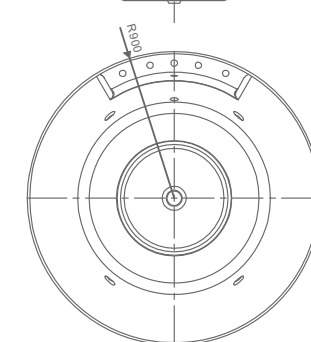

H5211 Build in

size:1500x1500x600mm

size(inch):59"x59"x23.6"

H5211-PLUS

size:1560x1560x600mm

size(inch):61.4"x61.4"x23.6"

H5220

size:1700x850x600mm

size(inch):67"x33.5"x23.6"

H5228

size:1800x1800x820mm

size(inch):70.9"x70.9"x32.3"

Whirlpool BATHTUB

Bath fashionable And new life!

H5229

size:1800x1200x660mm

size(inch):70.9"x47.2"x26"

H5230

size:1700x1200x580mm

size(inch):67"x47.2"x22.8"

H5230-LED

size:1700x1200x580mm

size(inch):67"x47.2"x22.8"

- 标准配置: 龙头5件套, 空气开关, 冲浪按摩泵
- 豪华配置 (可选): 按摩喷嘴, 恒温泵, 臭氧, 连接接口, 蓝牙七彩灯, 瀑布, 枕头, 名牌泵, 泡泡泵, 电脑板,

H5232

size:1700x850x650mm

size(inch):67"x33.5"x25.6"

H5233

size:1500x1500x650mm

size(inch):59"x59"x25.6"

H5234

size:1500x1500x650mm