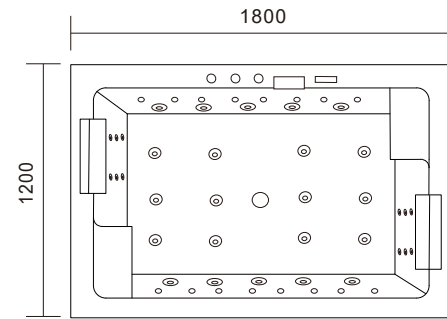

H6214-Wood

size:1800x1200x580mm

size(inch):70.9"x47.2"x22.8"

- 标准配置: 龙头5件套, 空气开关, 冲浪按摩泵
- 豪华配置 (可选): 按摩喷嘴, 恒温泵, 臭氧,连接接口, 蓝牙七彩灯, 瀑布, 枕头, 名牌泵, 泡泡泵, 电脑板,
- Standard Config:
Five-piece set of faucetAir Switch
Massage Pump Power : 0.75KW/1.0HP
- Luxury Config: (optional)
Massage jets,LED Light ,Waterfall ,Pillow ,Ozone,USB,Bluetooth ,
Famous Brand Pump : DXD or LX
Bubble Pump Power: 0.25KW or 0.35 KW
Control Panel Heater Pump Power : 1.5KW or 3 KW

H6214-Red Wood

size:1800x1200x580mm

size(inch):70.9"x47.2"x22.8"

- 标准配置: 龙头5件套, 空气开关, 冲浪按摩泵
- 豪华配置 (可选): 按摩喷嘴, 恒温泵, 臭氧,连接接口, 蓝牙七彩灯, 瀑布, 枕头, 名牌泵, 泡泡泵, 电脑板,
- Standard Config:
Five-piece set of faucetAir Switch
Massage Pump Power : 0.75KW/1.0HP
- Luxury Config: (optional)
Massage jets,LED Light ,Waterfall ,Pillow ,Ozone,USB,Bluetooth ,
Famous Brand Pump : DXD or LX
Bubble Pump Power: 0.25KW or 0.35 KW
Control Panel Heater Pump Power : 1.5KW or 3 KW

H6214-LED

size:1800x1200x580mm

size(inch):70.9"x47.2"x22.8"

- 标准配置: 龙头5件套, 空气开关, 冲浪按摩泵
- 豪华配置 (可选): 按摩喷嘴, 恒温泵, 臭氧, 连接接口, 蓝牙七彩灯, 瀑布, 枕头, 名牌泵, 泡泡泵, 电脑板,
- Standard Config:
Five-piece set of faucet/Air Switch
Massage Pump Power : 0.75KW/1.0HP
- Luxury Config: (optional)
Massage jets, LED Light, Waterfall, Pillow, Ozone, USB, Bluetooth,
Famous Brand Pump : DXD or LX
Bubble Pump Power: 0.25KW or 0.35 KW
Control Panel Heater Pump Power : 1.5KW or 3 KW