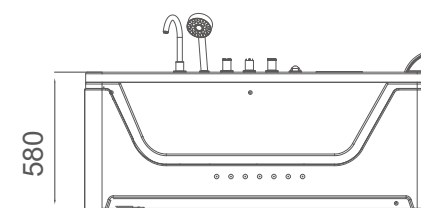

H6217

size:1700x800x700mm
1800x900x700mm

size(inch):66.9"x31.5"x27.6"
73.6"x35.4"x27.6"

H6217-S

size:1800x1200x700mm

size(inch):73.6"x47.2"x27.6"

H6218

size: 1700x900x580mm
1800x900x580mm

size(inch): 67"x35.4"x22.8"
70.9"x35.4"x22.8"

H6219

size: 1700x1200x580mm

size(inch): 67"x47.2"x22.8"

H6220

size:1500x1500x700mm

size(inch):59"x59"x27.56"

- 标准配置: 龙头5件套, 空气开关, 冲浪按摩泵
- 豪华配置 (可选): 按摩喷嘴, 恒温泵, 臭氧, 连接接口, 蓝牙七彩灯, 瀑布, 枕头, 名牌泵, 泡泡泵, 电脑板,