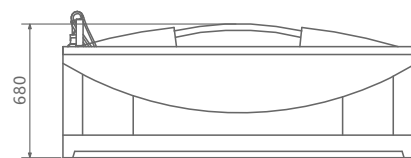

H5232

size:1700x850x650mm

size(inch):67"x33.5"x25.6"

H5233

size:1500x1500x650mm

size(inch):59"x59"x25.6"

H5234

size:1500x1500x650mm

size(inch):59"x59"x25.6"

H5235-LED

size:1500x1500x580mm

size(inch):59"x59"x22.8"

- 标准配置: 龙头5件套, 空气开关, 冲浪按摩泵
- 豪华配置 (可选): 按摩喷嘴, 恒温泵, 臭氧, 连接接口, 蓝牙七彩灯, 瀑布, 枕头, 名牌泵, 泡泡泵, 电脑板,

- Standard Config: Five-piece set of faucet, Air Switch, Massage Pump Power : 0.75KW/1.0HP
- Luxury Config: (optional)
 Massage jets, LED Light, Waterfall, Pillow, Ozone, USB, Bluetooth,
 Famous Brand Pump : DXD or LX
 Bubble Pump Power: 0.25KW or 0.35 KW
 Control Panel Heater Pump Power : 1.5KW or 3 KW

H5235

size:1500x1500x580mm

size(inch):59"x59"x22.8"

H5236

size:1650x850x680mm

size(inch):65"x33.5"x26.8"

H5237

size:1700x880x680mm