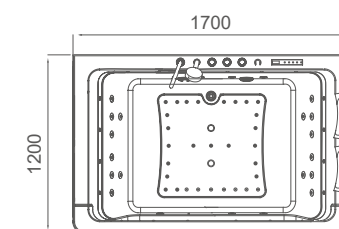

H6214-Red Wood-LED

size:1800x1200x580mm

size(inch):70.9"x47.2"x22.8"

- 标准配置: 龙头5件套, 空气开关, 冲浪按摩泵
- 豪华配置 (可选): 按摩喷嘴, 恒温泵, 臭氧, 连接接口, 蓝牙七彩灯, 瀑布, 枕头, 名牌泵, 泡泡泵, 电脑板,
- Standard Config:
Five-piece set of faucet/Air Switch
Massage Pump Power : 0.75KW/1.0HP
- Luxury Config: (optional)
Massage jets, LED Light, Waterfall, Pillow, Ozone, USB, Bluetooth,
Famous Brand Pump : DXD or LX
Bubble Pump Power: 0.25KW or 0.35 KW
Control Panel Heater Pump Power : 1.5KW or 3 KW

H6217

size:1700x800x700mm
1800x900x700mm

size(inch):66.9"x31.5"x27.6"
73.6"x35.4"x27.6"

H6217-S

size:1800x1200x700mm

size(inch):73.6"x47.2"x27.6"

H6218

size: 1700x900x580mm
1800x900x580mm

size(inch): 67"x35.4"x22.8"
70.9"x35.4"x22.8"

H6219

size: 1700x1200x580mm

size(inch): 67"x47.2"x22.8"

H6220

size:1500x1500x700mm

size(inch):59"x59"x27.56"

- 标准配置: 龙头5件套, 空气开关, 冲浪按摩泵
- 豪华配置 (可选): 按摩喷嘴, 恒温泵, 臭氧, 连接接口, 蓝牙七彩灯, 瀑布, 枕头, 名牌泵, 泡泡泵, 电脑板,