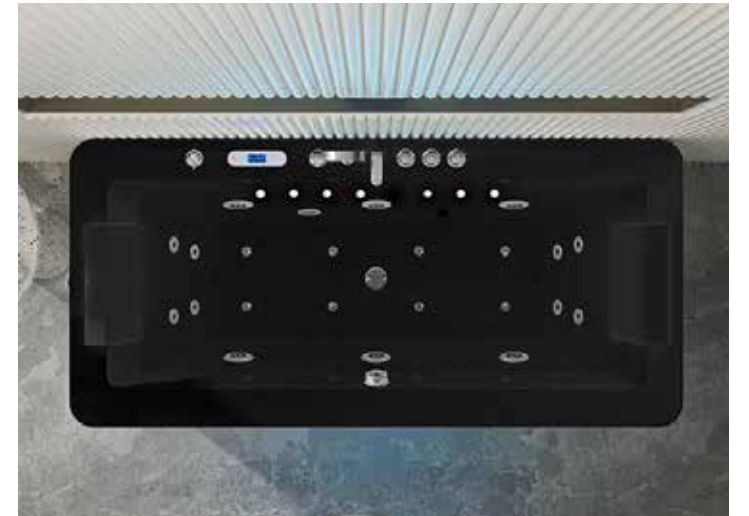

H6209-B

size:1500x800x580mm   size(inch):59"x31.5"x22.8"
1700x800x580mm   67"x31.5"x22.8"

- 标准配置: 龙头5件套, 空气开关, 冲浪按摩泵
- 豪华配置 (可选): 按摩喷嘴, 恒温泵, 臭氧, 连接接口, 蓝牙七彩灯, 瀑布, 枕头, 名牌泵, 泡泡泵, 电脑板,

- Standard Config:
  Five-piece set of faucet Air Switch
  Massage Pump Power : 0.75KW/1.0HP
- Luxury Config: (optional)
  Massage jets, LED Light, Waterfall, Pillow, Ozone, USB, Bluetooth,
  Famous Brand Pump : DXD or LX
  Bubble Pump Power: 0.25KW or 0.35 KW
  Control Panel Heater Pump Power : 1.5KW or 3 KW