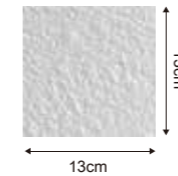

Drain position 距离

A	C	D	E
70cm	35cm	16.5cm	9cm
80cm	40cm		
90cm	45cm		
F			
		13.5cm	

盖板厚度: 6mm
Thickness of cover: 6mm