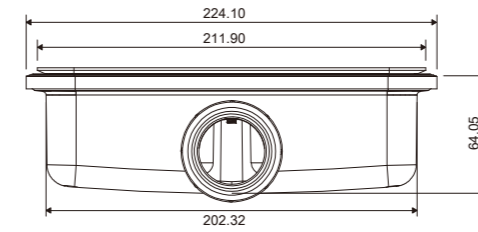

Dimension
尺寸