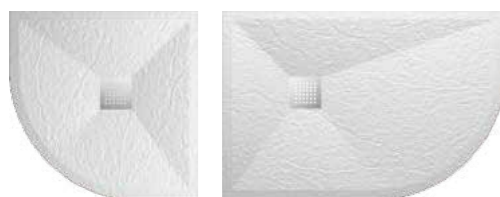

4.

BMC

Artificial stone series

人造石系列