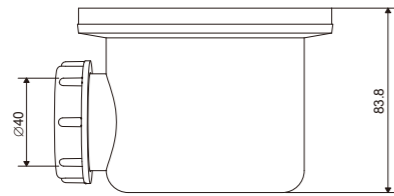

# ES-DR02

**Dimension**  
尺寸

测量单位:mm  
Measurements in mm

测量单位:mm  
Measurements in mm

**Applicable shower tray**  
适用淋浴盘

SERIES ES-E

SERIES ES-C

SERIES SER-A