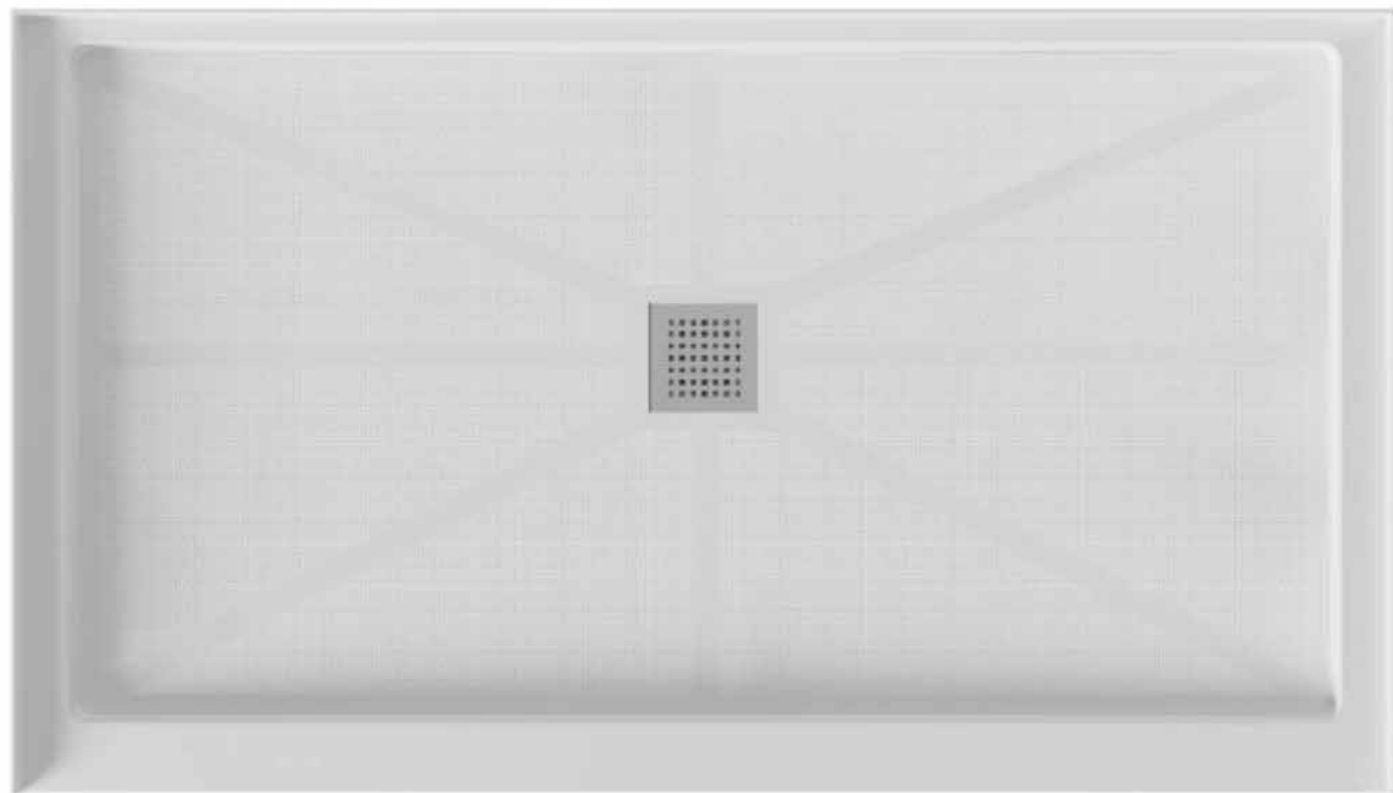

GTA-6036

Dimension
尺寸

cm	L	W
30"	30"	60"
32"	32"	48"
32"	32"	60"
34"	34"	60"
36"	36"	36"
36"	36"	48"
36"	36"	60"
36"	36"	72"
42"	42"	60"

- SMC-sheet molding compound
- Light weight
- Nature stone textureEasy Installation
- Available in more colors
- Available in more sizes