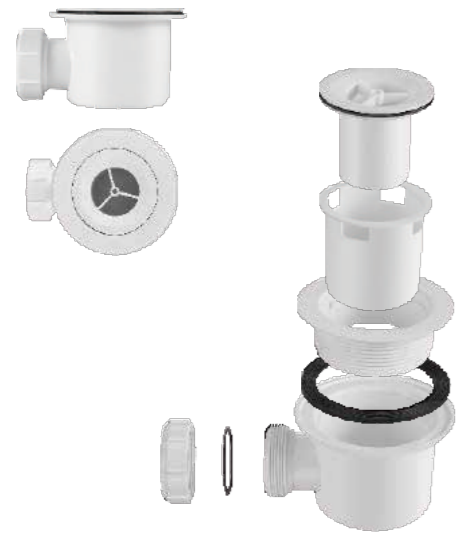

# ES-DR02

**Dimension**  
尺寸

测量单位:mm  
Measurements in mm

测量单位:mm  
Measurements in mm

**Applicable shower tray**  
适用淋浴盘

SERIES ES-E

SERIES ES-C

SERIES SER-A