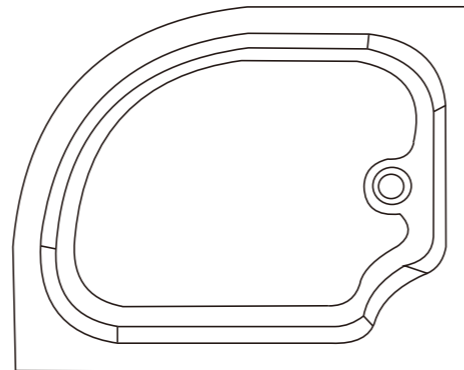

Model
型号
638TRAY

Dimension
尺寸

cm	L	W	H
100	100	80	14
120	120	80	14

Colour
颜色
White / Black

Material:
材质
Acrylic / ABS

Features
优势

- 防止打滑
  Anti-slip
- 不易着色
  Mass coloration
- 环保材料
  Ecological material
- 抗菌
  Antibacterial
- 防水
  Waterproof
- 易清洁
  Easy to clean
- 可切割性
  Cuttable
- 颜色可选
  Optional colours
- 售后维修
  Support repairs
- 5年保修
  5 years guarantee
- 包括排水器
  Include drainers
- 包括地漏
  Include covers

Model
型号
S6033

Dimension
尺寸

cm	L	W	H
120	120	70	14
140	140	70	14

Colour
颜色
White / Black

Material:
材质
Acrylic / ABS

** Smooth surface, with a flat bottom and a detachable skirt edge. It comes with a 9cm drain and two skirt edges, one long and one short. The skirt position can be installed according to customer needs

Features
优势

- 防止打滑
  Anti-slip
- 不易着色
  Mass coloration
- 环保材料
  Ecological material
- 抗菌
  Antibacterial
- 防水
  Waterproof
- 易清洁
  Easy to clean
- 可切割性
  Cuttable
- 颜色可选
  Optional colours
- 售后维修
  Support repairs
- 5年保修
  5 years guarantee
- 包括排水器
  Include drainers
- 包括地漏
  Include covers

Model
型号
S6034

Dimension
尺寸

cm	L	W	H
80	80	80	14

Colour
颜色
White / Black

Material:
材质
Acrylic / ABS

** Smooth surface, with a flat bottom and a detachable skirt edge, comes with a 9cm drain