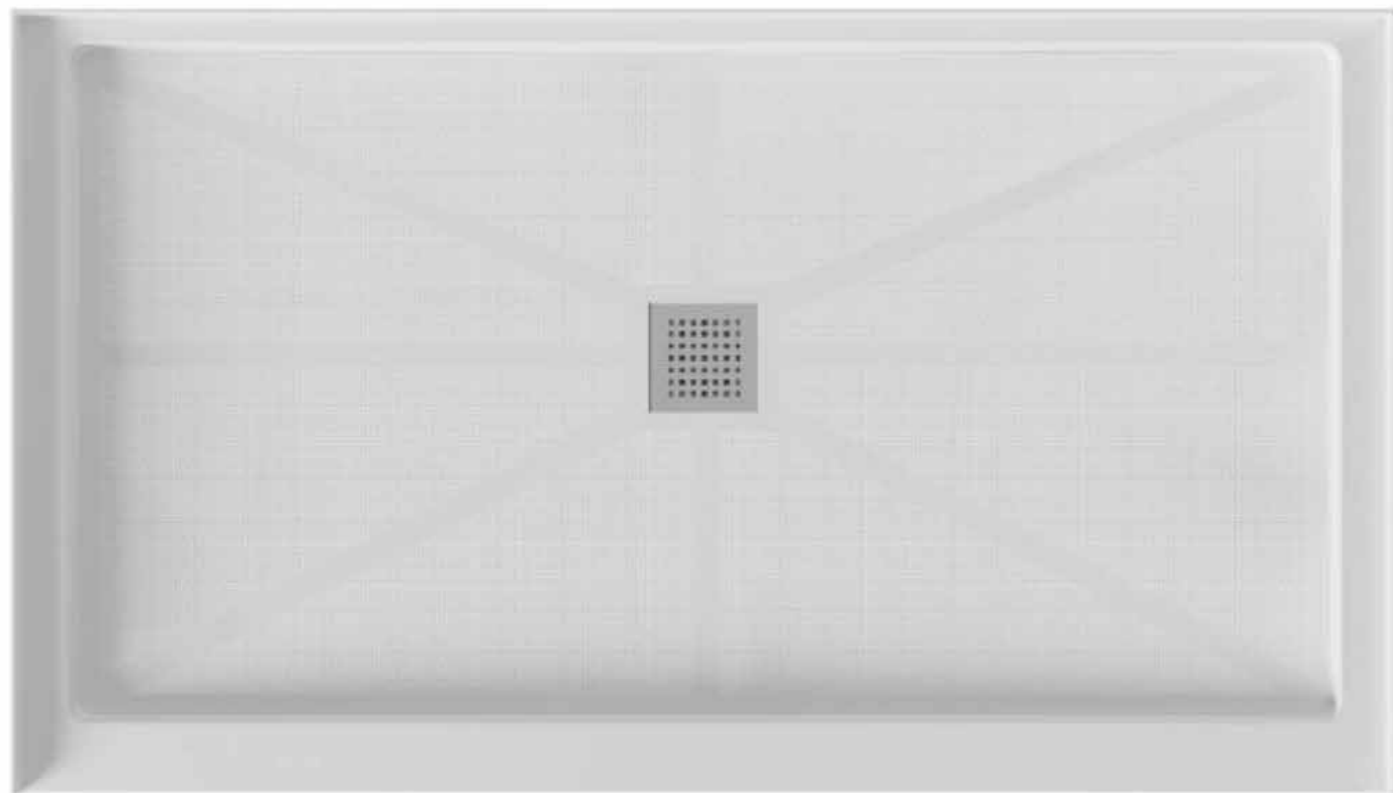

Easy  
Installation

Slip Resistant  
Texture

5 YEARS  
Warranty