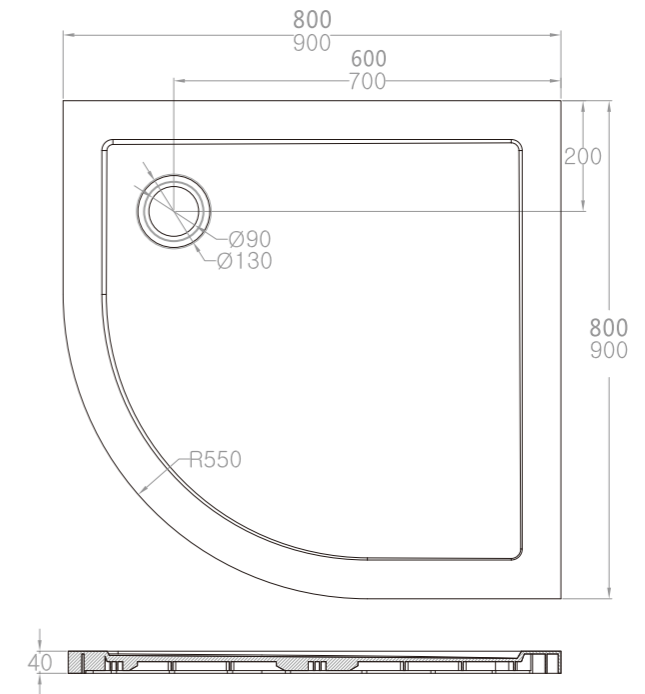

TS-S80

Size:800x800x40mm

TS-S90

Size:900x900x40mm