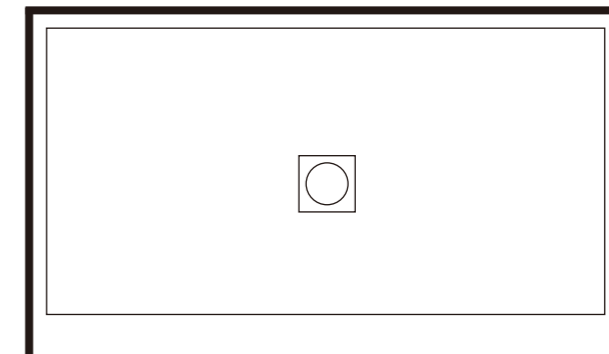

Easy
Installation

Slip Resistant
Texture

5 YEARS
Warranty