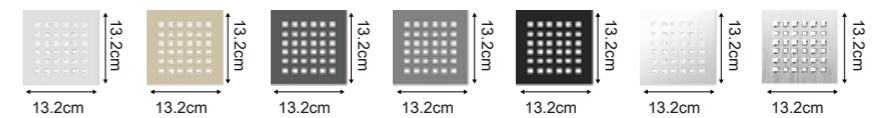

Drain Position 距离

A	C	B	D
70cm	35cm	≥150cm	43cm
80cm	40cm	≤140cm	31cm
90cm	45cm		

E	F
9cm	13.5cm

盖板厚度:1.2mm Thickness of cover : 1.2mm

Features 优势

防止打滑
Anti-slip

不易着色
Mass coloration

环保材料
Ecological material

抗菌
Antibacterial

防水
Waterproof

易清洁
Easy to clean

可切割性
Cuttable

颜色可选
Optional colours

售后维修
Support repairs

5年保修
5 years guarantee

包括排水器
Include drainers

包括地漏
Include covers