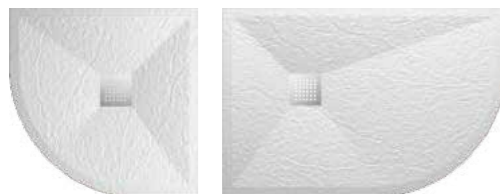

4.

BMC

Artificial stone series

人造石系列