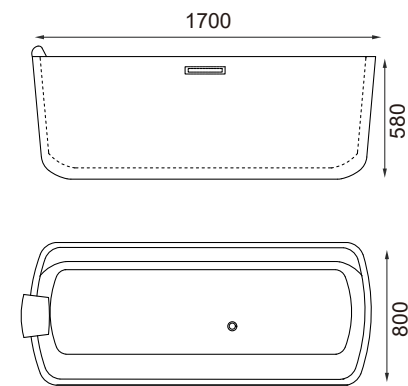

SIZE:(inch)
59"x29.5"x22.8"
67"x29.5"x22.8"

Material :Acrylic with Fiber Glass
1.100% pure(virgin) acrylic sheet
2.fiberglass
3.America's ashland resin
4.Drainer with rectangular overflow

H5249

SIZE:
1700x850x600mm

SIZE:(inch)
66.9"x33.5"x23.6"

H5250-White

SIZE:
1500x750x580mm
1600x750x580mm
1700x800x580mm

SIZE:(inch)
59"x29.5"x23.8"
63"x29.5"x23.8"
66.9"x31.5"x23.8"

H5250-Black

SIZE:
1500x750x580mm
1600x750x580mm
1700x800x580mm

SIZE:(inch)
59"x29.5"x23.8"
63"x29.5"x23.8"
66.9"x31.5"x23.8"

H5251

SIZE:
1700x750x580mm

SIZE:(inch)
66.9"x31.5"x23.8"

H5252

SIZE:
1700x800x580mm

SIZE:(inch)
66.9"x31.5"x23.8"

H5252-line

SIZE:
1700x800x580mm

SIZE:(inch)
66.9"x31.5"x23.8"

A-3001

SIZE:
1500x780x600mm
1700x780x600mm

SIZE:(inch)
59"x30.7"x23.6"
66.9"x30.7"x23.6"

- Faucet five-piece set
- Pillow

A-3002

SIZE:
1500x780x600mm
1700x780x600mm