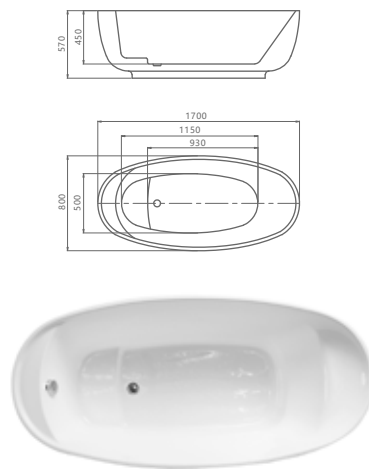

SIZE:(inch)
63"x30.7"x23.2"
66.9"x30.7"x23.2"

H5205

SIZE:
1700x750x590mm

SIZE:(inch)
67"x29.5"x23.2"

H5206

SIZE:
1700x750x820mm

SIZE:(inch)
67"x29.5"x32.3"

H5207

SIZE:
1700x750x580mm

SIZE:(inch)
67"x31.5"x22.8"

H5207-PLUS BLACK

SIZE:
1700x800x580mm

SIZE:(inch)
67"x31.5"x22.8"

H5208

SIZE:
1700x800x590mm

SIZE:(inch)
67"x31.5"x23.2"

H5208- Red

SIZE:
1700x800x590mm

SIZE:(inch)
67"x31.5"x23.2"

H5209

SIZE:
1350x1350x600mm

SIZE:(inch)
53"x53"x23.6"

H5213 SEAT

SIZE:
1300x800x800mm

SIZE:(inch)
51.2"x31.5"x31.5"

H5210

SIZE:
1300x750x590mm 1600x750x590mm
1400x750x590mm 1700x800x590mm
1500x750x590mm

SIZE:(inch)
51.2"x29.5"x23.2" 62.3"x29.5"x23.2"
55.1"x29.5"x23.2" 67"x31.5"x23.2"
59"x29.5"x23.2"