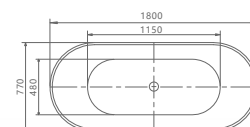

H5224

SIZE:
1500x750x600mm 59"x29.5"x23.6"
1600x750x600mm 62.3"x29.5"x23.6"
1700x750x600mm 67"x29.5"x23.6"

H5225

SIZE:		SIZE:(inch)	
1500x750x600mm	1700x750x600mm	59"x29.5"x23.6"	67"x29.5"x23.6"
1600x750x600mm	1800x800x580mm	62.3"x29.5"x23.6"	70.9"x31.5"x22.8

SIZE:(inch)
 59"x29.5"x23.6" 67"x29.5"x23.6"
 62.3"x29.5"x23.6" 70.9"x31.5"x22.8"

Material :Acrylic with Fiber Glass
 1.100% pure(virgin) acrylic sheet
 2.fiberglass

- 3.America's ashland resin
- 4.Drainer with rectangular overflow
- 5.LED light

H5225-woven

SIZE:
 1700X800X580mm

SIZE:(inch)
 66.9"x31.5"x22.8"

H6215

SIZE:
 1600x750x670mm
 1700x750x670mm
 1800x750x670mm

SIZE:(inch)
 62.9"x29.5"x26.3"
 66.9"x29.5"x26.3"
 70.9"x29.5"x26.3"

H5226

SIZE:
1700x750x600mm

SIZE:
1750x950x600mm

SIZE:(inch)
68.9"x37.4"x23.6"

H5232

SIZE:
1700x850x650mm

SIZE:(inch)
66.9"x33.5"x25.6"

H5238

size:1500x750x620mm / 1600x750x620mm / 1700x750x620mm

H5239