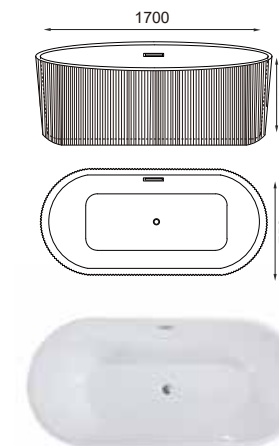

SIZE:(inch)
59"x29.5"x22.8"
67"x29.5"x22.8"

Material :Acrylic with Fiber Glass
1.100% pure(virgin) acrylic sheet
2.fiberglass
3.America's ashland resin
4.Drainer with rectangular overflow

H5248-black

SIZE:
1500x750x580mm
1700x750x580mm

SIZE:(inch)
59"x29.5"x22.8"
67"x29.5"x22.8"

Material :Acrylic with Fiber Glass
1.100% pure(virgin) acrylic sheet
2.fiberglass
3.America's ashland resin
4.Drainer with rectangular overflow

H5249

SIZE:
1700x850x600mm

SIZE:(inch)
66.9"x33.5"x23.6"

H5250-White

SIZE:
1500x750x580mm
1600x750x580mm
1700x800x580mm

SIZE:(inch)
59"x29.5"x23.8"
63"x29.5"x23.8"
66.9"x31.5"x23.8"

H5250-Black

SIZE:
1500x750x580mm
1600x750x580mm
1700x800x580mm

SIZE:(inch)
59"x29.5"x23.8"
63"x29.5"x23.8"
66.9"x31.5"x23.8"

H5251

SIZE:
1700x750x580mm

SIZE:(inch)
66.9"x31.5"x23.8"

H5252

SIZE:
1700x800x580mm

SIZE:(inch)
66.9"x31.5"x23.8"

H5252-line