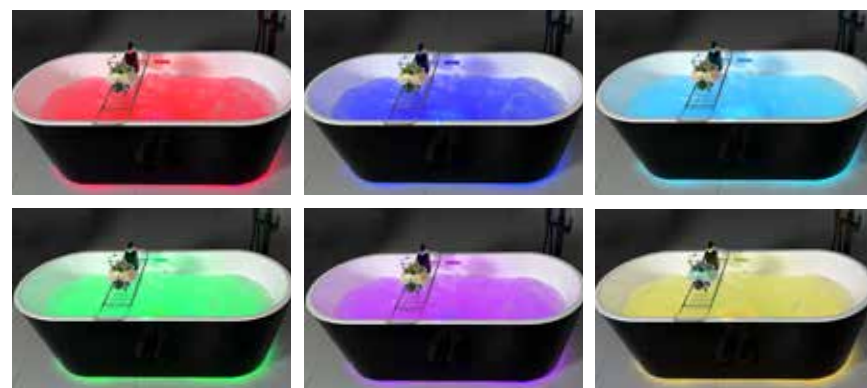

H5225-LED

SIZE:
1500x750x600mm 1700x750x600mm
1600x750x600mm 1800x800x580mm

SIZE:(inch)
59"x29.5"x23.6" 67"x29.5"x23.6"
62.3"x29.5"x23.6" 70.9"x31.5"x22.8"

Material :Acrylic with Fiber Glass
1.100% pure(virgin) acrylic sheet
2.fiberglass

- 3.America's ashland resin
- 4.Drainer with rectangular overflow
- 5.LED light