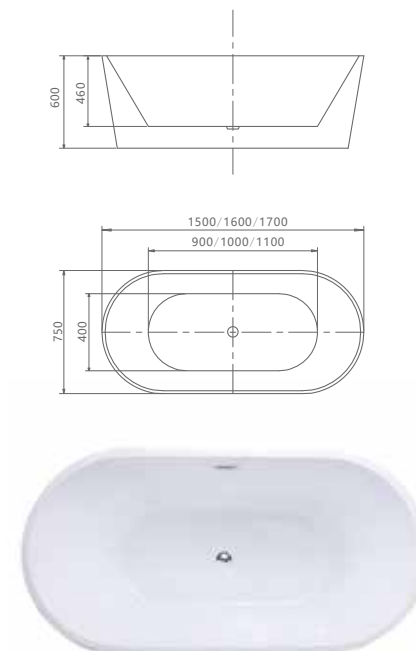

Material :Acrylic with Fiber Glass

- 1.100% pure(virgin) acrylic sheet
- 2.fiberglass
- 3.America's ashland resin
- 4.Drainer with rectangular overflow