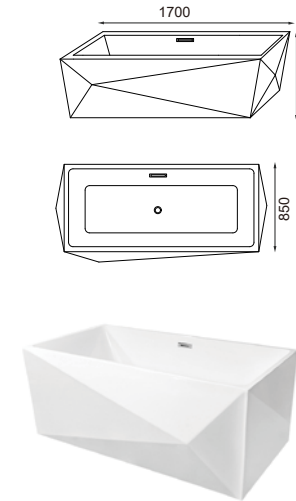

SIZE:
1750x950x600mm

SIZE:(inch)
68.9"x37.4"x23.6"

H5232

SIZE:
1700x850x650mm

SIZE:(inch)
66.9"x33.5"x25.6"

H5238

size:1500x750x620mm / 1600x750x620mm / 1700x750x620mm

H5239

SIZE:(inch)
59"x29.5"x22.8"
67"x29.5"x22.8"

Material :Acrylic with Fiber Glass
1.100% pure(virgin) acrylic sheet
2.fiberglass
3.America's ashland resin
4.Drainer with rectangular overflow

H5249

SIZE:
1700x850x600mm

SIZE:(inch)
66.9"x33.5"x23.6"

H5250-White

SIZE:
1500x750x580mm
1600x750x580mm
1700x800x580mm

SIZE:(inch)
59"x29.5"x23.8"
63"x29.5"x23.8"
66.9"x31.5"x23.8"

H5250-Black

SIZE:
1500x750x580mm
1600x750x580mm
1700x800x580mm

SIZE:(inch)
59"x29.5"x23.8"
63"x29.5"x23.8"
66.9"x31.5"x23.8"

H5251

SIZE:
1700x750x580mm

SIZE:(inch)
66.9"x31.5"x23.8"

H5252

SIZE:
1700x800x580mm

SIZE:(inch)
66.9"x31.5"x23.8"

H5252-line