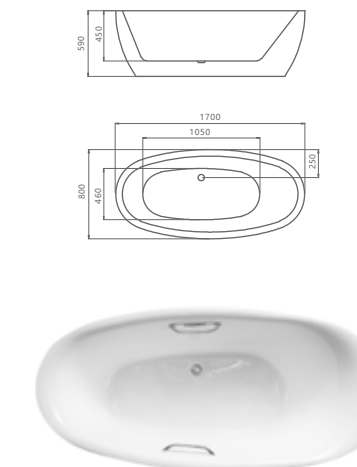

SIZE:(inch)
63"x30.7"x23.2"
66.9"x30.7"x23.2"

H5205

SIZE:
1700x750x590mm

SIZE:(inch)
67"x29.5"x23.2"

H5206

SIZE:
1700x750x820mm

SIZE:(inch)
67"x29.5"x32.3"

H5207

SIZE:
1700x750x580mm

SIZE:(inch)
67"x31.5"x22.8"

H5207-PLUS BLACK

SIZE:
1700x800x580mm

SIZE:(inch)
67"x31.5"x22.8"

H5208

SIZE:
1700x800x590mm

SIZE:(inch)
67"x31.5"x23.2"

H5208- Red

SIZE:
1700x800x590mm

SIZE:(inch)
67"x31.5"x23.2"

H5209

SIZE:
1350x1350x600mm

SIZE:(inch)
53"x53"x23.6"

H5213 SEAT

SIZE:
1300x800x800mm

SIZE:(inch)
51.2"x31.5"x31.5"

H5210

SIZE:
1300x750x590mm 1600x750x590mm
1400x750x590mm 1700x800x590mm
1500x750x590mm

SIZE:(inch)
51.2"x29.5"x23.2" 62.3"x29.5"x23.2"
55.1"x29.5"x23.2" 67"x31.5"x23.2"
59"x29.5"x23.2"