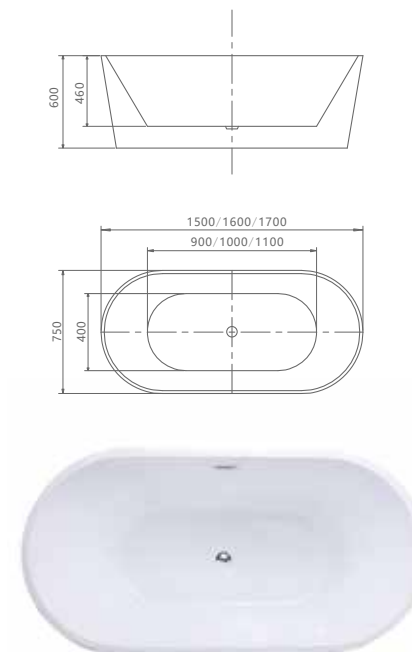

H5225-LED

SIZE:		SIZE:(inch)	
1500x750x600mm	1700x750x600mm	59"x29.5"x23.6"	67"x29.5"x23.6"
1600x750x600mm	1800x800x580mm	62.3"x29.5"x23.6"	70.9"x31.5"x22.8

1. Material :Acrylic with Fiber Glass
- 1.100% pure(virgin) acrylic sheet
  - 2.fiberglass
  - 3.America's ashland resin
  - 4.Drainer with rectangular overflow
  - 5.LED light