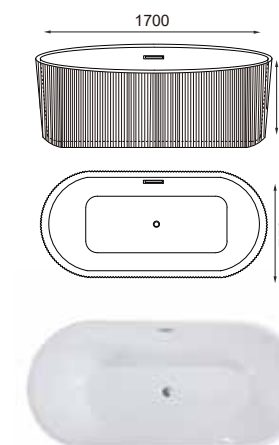

SIZE:(inch)
59"x29.5"x22.8"
67"x29.5"x22.8"

Material :Acrylic with Fiber Glass
1.100% pure(virgin) acrylic sheet
2.fiberglass
3.America's ashland resin
4.Drainer with rectangular overflow

H5249

SIZE:
1700x850x600mm

SIZE:(inch)
66.9"x33.5"x23.6"

H5250-White

SIZE:
1500x750x580mm
1600x750x580mm
1700x800x580mm

SIZE:(inch)
59"x29.5"x23.8"
63"x29.5"x23.8"
66.9"x31.5"x23.8"

H5250-Black

SIZE:
1500x750x580mm
1600x750x580mm
1700x800x580mm

SIZE:(inch)
59"x29.5"x23.8"
63"x29.5"x23.8"
66.9"x31.5"x23.8"

H5251

SIZE:
1700x750x580mm

SIZE:(inch)
66.9"x31.5"x23.8"

H5252

SIZE:
1700x800x580mm

SIZE:(inch)
66.9"x31.5"x23.8"

H5252-line

SIZE:
1700x800x580mm

SIZE:(inch)
66.9"x31.5"x23.8"

A-3001

SIZE:
1500x780x600mm
1700x780x600mm

SIZE:(inch)
59"x30.7"x23.6"
66.9"x30.7"x23.6"

- Faucet five-piece set
- Pillow

A-3002

SIZE:
1500x780x600mm
1700x780x600mm