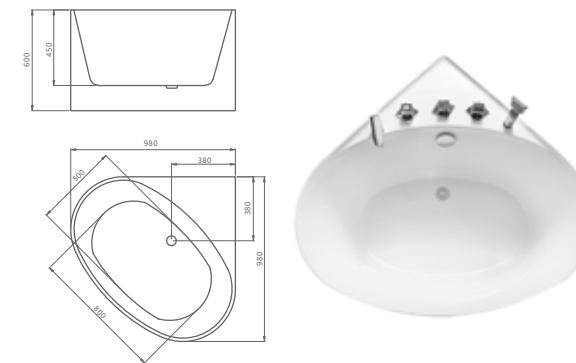

H5208- Red

SIZE:
1700x800x590mm

SIZE:(inch)
67"x31.5"x23.2"

H5209

SIZE:
1350x1350x600mm

SIZE:(inch)
53"x53"x23.6"

H5213 SEAT

SIZE:
1300x800x800mm

SIZE:(inch)
51.2"x31.5"x31.5"

H5210

SIZE:
1300x750x590mm 1600x750x590mm
1400x750x590mm 1700x800x590mm
1500x750x590mm

SIZE:(inch)
51.2"x29.5"x23.2" 62.3"x29.5"x23.2"
55.1"x29.5"x23.2" 67"x31.5"x23.2"
59"x29.5"x23.2"

H5214

SIZE:
1000x1000x600mm

SIZE:(inch)
39.4"x39.4"x23.6"

H5212

SIZE:
1300x800x800mm

SIZE:(inch)
51.2"x31.5"x31.5"

H5215

SIZE:
1000x1000x650mm

SIZE:
1700x800x600mm

SIZE:(inch)
67"x31.5"x23.6"

H5219

SIZE:
1300x750x600mm 1600x750x600mm
1400x750x600mm 1700x800x600mm
1500x750x600mm

SIZE:(inch)
51.2"x29.5"x23.6" 63"x29.5"x23.6"
55.1"x29.5"x23.6" 66.9"x31.5"x23.6"
59.1"x29.5"x23.6"