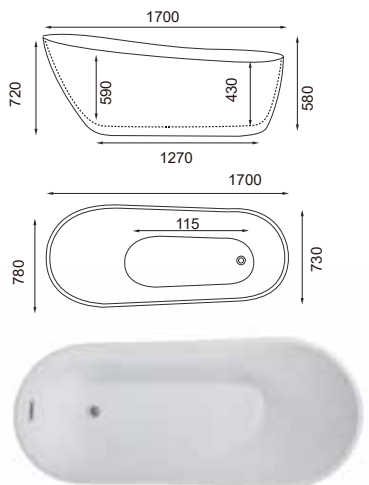

SIZE:(inch)
70.87"x34.25"x25.59"

H5244

SIZE:
1500x750x690mm
1600x750x690mm
1800x850x690mm

SIZE:(inch)
59"x29.5"x27.2"
63"x29.5"x27.2"
70.9"x33.5"x27.2"

H5244-black

SIZE:
1500x750x690mm
1600x750x690mm
1800x850x690mm

SIZE:(inch)
59"x29.5"x27.2"
63"x29.5"x27.2"
70.9"x33.5"x27.2"

H5245

SIZE:
1300x690x600mm

SIZE:(inch)
49.2"x27.2"x23.6"

H5246

SIZE:
1500x750x590mm
1700x800x590mm

SIZE:(inch)
59"x29.5"x23.2"
66.9"x31.5"x23.2"

H5247

SIZE:
1700x780x720mm

SIZE:(inch)
66.9"x31.5"x28.3"

H5247-black

SIZE:
1700x780x720mm

SIZE:(inch)
66.9"x31.5"x28.3"

H5248

SIZE:
1500x750x580mm
1700x750x580mm

SIZE:(inch)
59"x29.5"x22.8"
67"x29.5"x22.8"

Material :Acrylic with Fiber Glass
1.100% pure(virgin) acrylic sheet
2.fiberglass
3.America's ashland resin
4.Drainer with rectangular overflow

H5248-black

SIZE:
1500x750x580mm
1700x750x580mm