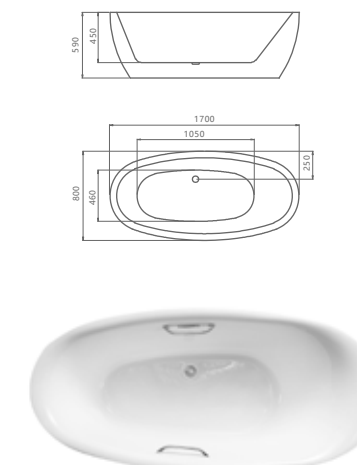

SIZE:(inch)
63"x30.7"x23.2"
66.9"x30.7"x23.2"

H5205

SIZE:
1700x750x590mm

SIZE:(inch)
67"x29.5"x23.2"

H5206

SIZE:
1700x750x820mm

SIZE:(inch)
67"x29.5"x32.3"

H5207

SIZE:
1700x750x580mm

SIZE:(inch)
67"x31.5"x22.8"

H5207-PLUS BLACK

SIZE:
1700x800x580mm

SIZE:(inch)
67"x31.5"x22.8"

H5208

SIZE:
1700x800x590mm

SIZE:(inch)
67"x31.5"x23.2"

H5208- Red

SIZE:
1700x800x590mm

SIZE:(inch)
67"x31.5"x23.2"

H5209

SIZE:
1350x1350x600mm

SIZE:(inch)
53"x53"x23.6"

H5213 SEAT

SIZE:
1300x800x800mm

SIZE:(inch)
51.2"x31.5"x31.5"

H5210

SIZE:
1300x750x590mm 1600x750x590mm
1400x750x590mm 1700x800x590mm
1500x750x590mm

SIZE:(inch)
51.2"x29.5"x23.2" 62.3"x29.5"x23.2"
55.1"x29.5"x23.2" 67"x31.5"x23.2"
59"x29.5"x23.2"