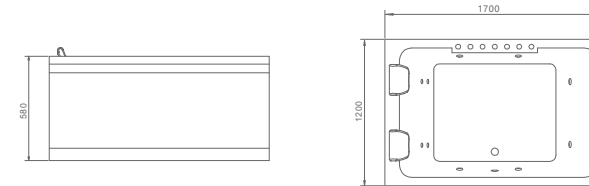

## H5229

size:1800x1200x660mm

size(inch):70.9"x47.2"x26"

## H5230

size:1700x1200x580mm

size(inch):67"x47.2"x22.8"

## H5230-LED

size:1700x1200x580mm

size(inch):67"x47.2"x22.8"

- 标准配置: 龙头5件套, 空气开关, 冲浪按摩泵
- 豪华配置 (可选): 按摩喷嘴, 恒温泵, 臭氧, 连接接口, 蓝牙七彩灯, 瀑布, 枕头, 名牌泵, 泡泡泵, 电脑板,

- Standard Config: Five-piece set of faucet, Air Switch, Massage Pump Power : 0.75KW/1.0HP
- Luxury Config: (optional)  
 Massage jets, LED Light, Waterfall, Pillow, Ozone, USB, Bluetooth,  
 Famous Brand Pump : DXD or LX  
 Bubble Pump Power: 0.25KW or 0.35 KW  
 Control Panel Heater Pump Power : 1.5KW or 3 KW

## H5232

size:1700x850x650mm

size(inch):67"x33.5"x25.6"