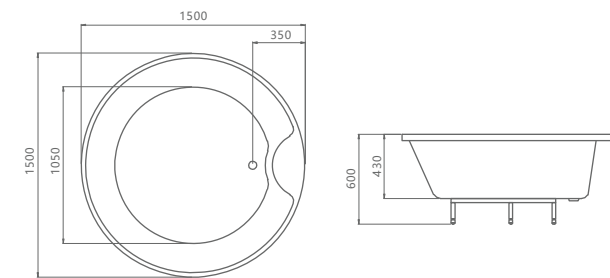

## H5211 Build in

size:1500x1500x600mm

size(inch):59"x59"x23.6"

## H5211-PLUS

size:1560x1560x600mm

size(inch):61.4"x61.4"x23.6"

## H5220

size:1700x850x600mm

size(inch):67"x33.5"x23.6"

## H5228

size:1800x1800x820mm

size(inch):70.9"x70.9"x32.3"