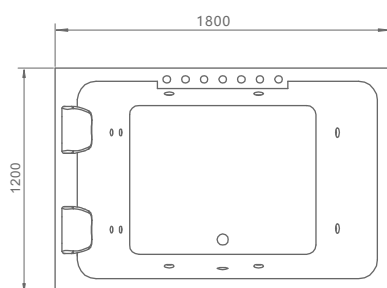

## H5228

size:1800x1800x820mm

size(inch):70.9"x70.9"x32.3"

## H5229

size:1800x1200x660mm

size(inch):70.9"x47.2"x26"

## H5230

size:1700x1200x580mm

size(inch):67"x47.2"x22.8"

## H5232

size:1700x850x650mm

size(inch):67"x33.5"x25.6"