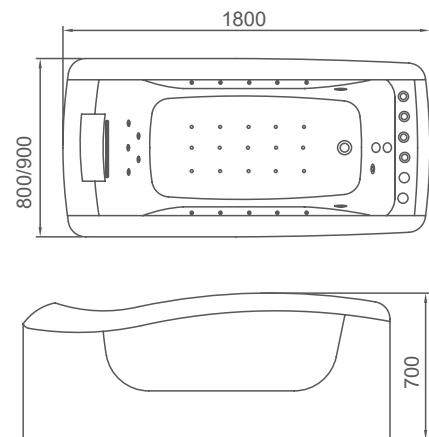

# H6214-Wood-LED

size:1800x1200x580mm

size(inch):70.9"x47.2"x22.8"

- 标准配置: 龙头5件套, 空气开关, 冲浪按摩泵
- 豪华配置 (可选): 按摩喷嘴, 恒温泵, 臭氧, 连接接口, 蓝牙七彩灯, 瀑布, 枕头, 名牌泵, 泡泡泵, 电脑板,
- Standard Config:  
Five-piece set of faucet/Air Switch  
Massage Pump Power : 0.75KW/1.0HP
- Luxury Config: (optional)  
Massage jets, LED Light, Waterfall, Pillow, Ozone, USB, Bluetooth,  
Famous Brand Pump : DXD or LX  
Bubble Pump Power: 0.25KW or 0.35 KW  
Control Panel Heater Pump Power : 1.5KW or 3 KW

# H6214-Red Wood-LED

size:1800x1200x580mm

size(inch):70.9"x47.2"x22.8"

- 标准配置: 龙头5件套, 空气开关, 冲浪按摩泵
- 豪华配置 (可选): 按摩喷嘴, 恒温泵, 臭氧, 连接接口, 蓝牙七彩灯, 瀑布, 枕头, 名牌泵, 泡泡泵, 电脑板,
- Standard Config:  
Five-piece set of faucet/Air Switch  
Massage Pump Power : 0.75KW/1.0HP
- Luxury Config: (optional)  
Massage jets, LED Light, Waterfall, Pillow, Ozone, USB, Bluetooth,  
Famous Brand Pump : DXD or LX  
Bubble Pump Power: 0.25KW or 0.35 KW  
Control Panel Heater Pump Power : 1.5KW or 3 KW

## H6217

size:1700x800x700mm  
1800x900x700mm

size(inch):66.9"x31.5"x27.6"  
73.6"x35.4"x27.6"

## H6218

size: 1700x900x580mm  
1800x900x580mm

size(inch): 67"x35.4"x22.8"  
70.9"x35.4"x22.8"