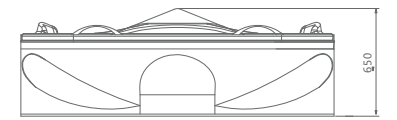

## H5230-LED

size:1700x1200x580mm

size(inch):67"x47.2"x22.8"

- 标准配置: 龙头5件套, 空气开关, 冲浪按摩泵
- 豪华配置 (可选): 按摩喷嘴, 恒温泵, 臭氧, 连接接口, 蓝牙七彩灯, 瀑布, 枕头, 名牌泵, 泡泡泵, 电脑板,

- Standard Config: Five-piece set of faucet, Air Switch, Massage Pump Power : 0.75KW/1.0HP
- Luxury Config: (optional)  
 Massage jets, LED Light, Waterfall, Pillow, Ozone, USB, Bluetooth,  
 Famous Brand Pump : DXD or LX  
 Bubble Pump Power: 0.25KW or 0.35 KW  
 Control Panel Heater Pump Power : 1.5KW or 3 KW

## H5232

size:1700x850x650mm

size(inch):67"x33.5"x25.6"

## H5233

size:1500x1500x650mm

size(inch):59"x59"x25.6"

## H5234

size:1500x1500x650mm

size(inch):59"x59"x25.6"