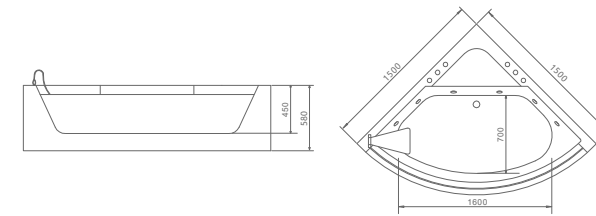

## H5234

size:1500x1500x650mm

size(inch):59"x59"x25.6"

## H5235

size:1500x1500x580mm

size(inch):59"x59"x22.8"

## H5235-LED

size:1500x1500x580mm

size(inch):59"x59"x22.8"

- 标准配置: 龙头5件套, 空气开关, 冲浪按摩泵
- 豪华配置 (可选): 按摩喷嘴, 恒温泵, 臭氧, 连接接口, 蓝牙七彩灯, 瀑布, 枕头, 名牌泵, 泡泡泵, 电脑板,

- Standard Config: Five-piece set of faucet, Air Switch, Massage Pump Power : 0.75KW/1.0HP
- Luxury Config: (optional)  
Massage jets, LED Light, Waterfall, Pillow, Ozone, USB, Bluetooth,  
Famous Brand Pump : DXD or LX  
Bubble Pump Power: 0.25KW or 0.35 KW  
Control Panel Heater Pump Power : 1.5KW or 3 KW

## H5236

size:1650x850x680mm

size(inch):65"x33.5"x26.8"