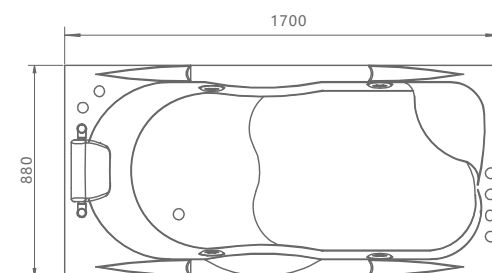

## H5235

size:1500x1500x580mm

size(inch):59"x59"x22.8"

## H5235-LED

size:1500x1500x580mm

size(inch):59"x59"x22.8"

- 标准配置: 龙头5件套, 空气开关, 冲浪按摩泵
- 豪华配置 (可选): 按摩喷嘴, 恒温泵, 臭氧, 连接接口, 蓝牙七彩灯, 瀑布, 枕头, 名牌泵, 泡泡泵, 电脑板,

- Standard Config: Five-piece set of faucet, Air Switch, Massage Pump Power : 0.75KW/1.0HP
- Luxury Config: (optional)  
Massage jets, LED Light, Waterfall, Pillow, Ozone, USB, Bluetooth,  
Famous Brand Pump : DXD or LX  
Bubble Pump Power: 0.25KW or 0.35 KW  
Control Panel Heater Pump Power : 1.5KW or 3 KW

## H5236

size:1650x850x680mm

size(inch):65"x33.5"x26.8"

## H5237

size:1700x880x680mm

size(inch):67"x34.7"x26.8"