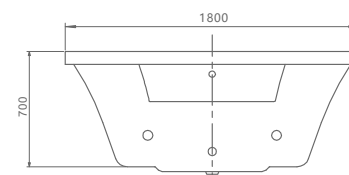

## H5211 Build in

size:1500x1500x600mm

size(inch):59"x59"x23.6"

## H5211-PLUS

size:1560x1560x600mm

size(inch):61.4"x61.4"x23.6"

## H5220

size:1700x850x600mm

size(inch):67"x33.5"x23.6"

## H5228

size:1800x1800x820mm

size(inch):70.9"x70.9"x32.3"