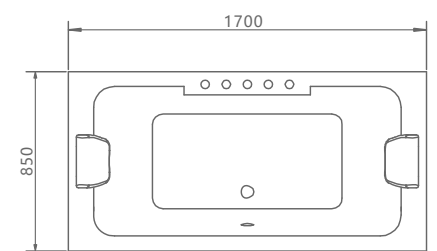

## H5230

size:1700x1200x580mm

size(inch):67"x47.2"x22.8"

## H5230-LED

size:1700x1200x580mm

size(inch):67"x47.2"x22.8"

- 标准配置: 龙头5件套, 空气开关, 冲浪按摩泵
- 豪华配置 (可选): 按摩喷嘴, 恒温泵, 臭氧, 连接接口, 蓝牙七彩灯, 瀑布, 枕头, 名牌泵, 泡泡泵, 电脑板,

- Standard Config: Five-piece set of faucet, Air Switch, Massage Pump Power : 0.75KW/1.0HP
- Luxury Config: (optional)  
 Massage jets, LED Light, Waterfall, Pillow, Ozone, USB, Bluetooth,  
 Famous Brand Pump : DXD or LX  
 Bubble Pump Power: 0.25KW or 0.35 KW  
 Control Panel Heater Pump Power : 1.5KW or 3 KW

## H5232

size:1700x850x650mm

size(inch):67"x33.5"x25.6"

## H5233

size:1500x1500x650mm

size(inch):59"x59"x25.6"