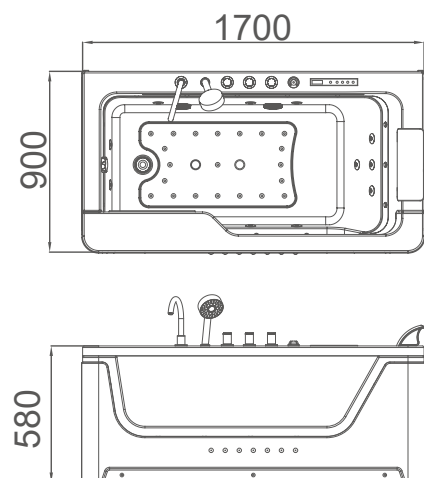

## H6217

size:1700x800x700mm  
1800x900x700mm

size(inch):66.9"x31.5"x27.6"  
73.6"x35.4"x27.6"

## H6217-S

size:1800x1200x700mm

size(inch):73.6"x47.2"x27.6"

## H6218

size: 1700x900x580mm  
1800x900x580mm

size(inch): 67"x35.4"x22.8"  
70.9"x35.4"x22.8"

## H6220

size:1500x1500x700mm

size(inch):59"x59"x27.56"

- 标准配置: 龙头5件套, 空气开关, 冲浪按摩泵
- 豪华配置 (可选): 按摩喷嘴, 恒温泵, 臭氧, 连接接口, 蓝牙七彩灯, 瀑布, 枕头, 名牌泵, 泡泡泵, 电脑板,

• Standard Config:  
Five-piece set of faucet/Air Switch  
Massage Pump Power : 0.75KW/1.0HP