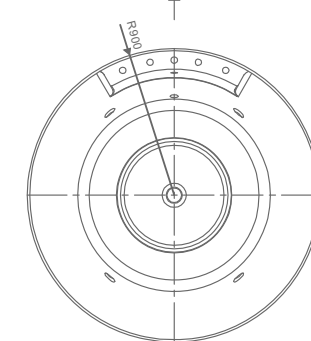

## H5211 Build in

size:1500x1500x600mm

size(inch):59"x59"x23.6"

## H5211-PLUS

size:1560x1560x600mm

size(inch):61.4"x61.4"x23.6"

## H5220

size:1700x850x600mm

size(inch):67"x33.5"x23.6"

## H5228

size:1800x1800x820mm

size(inch):70.9"x70.9"x32.3"