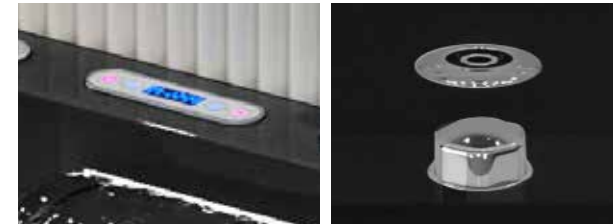

H6209-B

size:1500x800x580mm
1700x800x580mm

size(inch):59"x31.5"x22.8"
67"x31.5"x22.8"

- 标准配置: 龙头5件套, 空气开关, 冲浪按摩泵
- 豪华配置 (可选): 按摩喷嘴, 恒温泵, 臭氧, 连接接口, 蓝牙七彩灯, 瀑布, 枕头, 名牌泵, 泡泡泵, 电脑板,

- Standard Config:
  Five-piece set of faucetAir Switch
  Massage Pump Power : 0.75KW/1.0HP
- Luxury Config: (optional)
  Massage jets,LED Light ,Waterfall ,Pillow ,Ozone,USB,Bluetooth ,
  Famous Brand Pump : DXD or LX
  Bubble Pump Power: 0.25KW or 0.35 KW
  Control Panel Heater Pump Power : 1.5KW or 3 KW