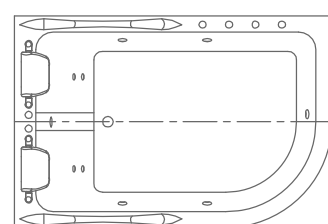

## H5211-PLUS

size:1560x1560x600mm

size(inch):61.4"x61.4"x23.6"

## H5228

size:1800x1800x820mm

size(inch):70.9"x70.9"x32.3"

## H5229

size:1800x1200x660mm

size(inch):70.9"x47.2"x26"

## H5230

size:1700x1200x580mm

size(inch):67"x47.2"x22.8"