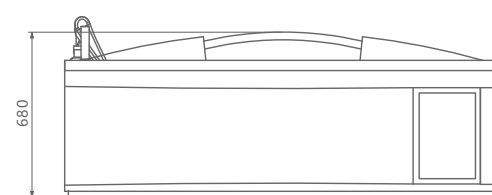

## H5236

size:1650x850x680mm

size(inch):65"x33.5"x26.8"

## H5237

size:1700x880x680mm

size(inch):67"x34.7"x26.8"