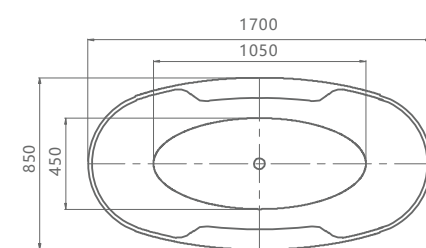

## H5211 Build in

size:1500x1500x600mm

size(inch):59"x59"x23.6"

## H5211-PLUS

size:1560x1560x600mm

size(inch):61.4"x61.4"x23.6"

## H5220

size:1700x850x600mm

size(inch):67"x33.5"x23.6"

## H5228

size:1800x1800x820mm

size(inch):70.9"x70.9"x32.3"