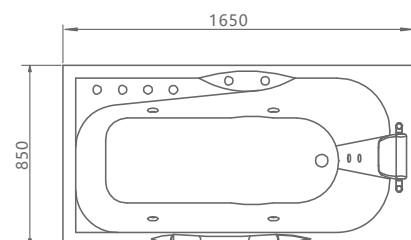

## H5234

size:1500x1500x650mm

size(inch):59"x59"x25.6"

## H5235

size:1500x1500x580mm

size(inch):59"x59"x22.8"

## H5235-LED

size:1500x1500x580mm

size(inch):59"x59"x22.8"

- 标准配置: 龙头5件套, 空气开关, 冲浪按摩泵
- 豪华配置 (可选): 按摩喷嘴, 恒温泵, 臭氧, 连接接口, 蓝牙七彩灯, 瀑布, 枕头, 名牌泵, 泡泡泵, 电脑板,

- Standard Config: Five-piece set of faucet, Air Switch, Massage Pump Power : 0.75KW/1.0HP
- Luxury Config: (optional)  
Massage jets, LED Light, Waterfall, Pillow, Ozone, USB, Bluetooth,  
Famous Brand Pump : DXD or LX  
Bubble Pump Power: 0.25KW or 0.35 KW  
Control Panel Heater Pump Power : 1.5KW or 3 KW

## H5236

size:1650x850x680mm

size(inch):65"x33.5"x26.8"