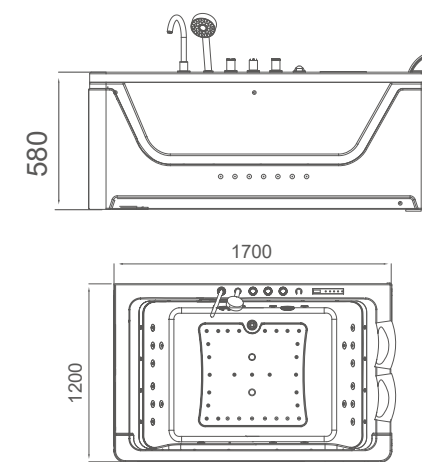

## H6217-S

size:1800x1200x700mm

size(inch):73.6"x47.2"x27.6"

## H6218

size: 1700x900x580mm  
1800x900x580mm

size(inch): 67"x35.4"x22.8"  
70.9"x35.4"x22.8"

## H6219

size: 1700x1200x580mm

size(inch): 67"x47.2"x22.8"

## H6220

size:1500x1500x700mm

size(inch):59"x59"x27.56"

- 标准配置: 龙头5件套, 空气开关, 冲浪按摩泵
- 豪华配置 (可选): 按摩喷嘴, 恒温泵, 臭氧, 连接接口, 蓝牙七彩灯, 瀑布, 枕头, 名牌泵, 泡泡泵, 电脑板,

• Standard Config:  
Five-piece set of faucet/Air Switch  
Massage Pump Power : 0.75KW/1.0HP