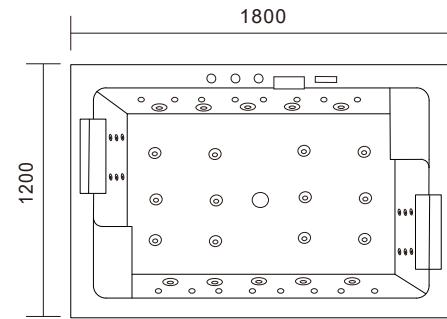

# H6214-Wood

size:1800x1200x580mm

size(inch):70.9"x47.2"x22.8"

- 标准配置: 龙头5件套, 空气开关, 冲浪按摩泵
- 豪华配置 (可选): 按摩喷嘴, 恒温泵, 臭氧, 连接接口, 蓝牙七彩灯, 瀑布, 枕头, 名牌泵, 泡泡泵, 电脑板,
- Standard Config:  
Five-piece set of faucetAir Switch  
Massage Pump Power : 0.75KW/1.0HP
- Luxury Config: (optional)  
Massage jets,LED Light ,Waterfall ,Pillow ,Ozone,USB,Bluetooth ,  
Famous Brand Pump : DXD or LX  
Bubble Pump Power: 0.25KW or 0.35 KW  
Control Panel Heater Pump Power : 1.5KW or 3 KW

# H6214-Red Wood

size:1800x1200x580mm

size(inch):70.9"x47.2"x22.8"

- 标准配置: 龙头5件套, 空气开关, 冲浪按摩泵
- 豪华配置 (可选): 按摩喷嘴, 恒温泵, 臭氧, 连接接口, 蓝牙七彩灯, 瀑布, 枕头, 名牌泵, 泡泡泵, 电脑板,
- Standard Config:  
Five-piece set of faucetAir Switch  
Massage Pump Power : 0.75KW/1.0HP
- Luxury Config: (optional)  
Massage jets,LED Light ,Waterfall ,Pillow ,Ozone,USB,Bluetooth ,  
Famous Brand Pump : DXD or LX  
Bubble Pump Power: 0.25KW or 0.35 KW  
Control Panel Heater Pump Power : 1.5KW or 3 KW

# H6214-LED

size:1800x1200x580mm

size(inch):70.9"x47.2"x22.8"

- 标准配置: 龙头5件套, 空气开关, 冲浪按摩泵
- 豪华配置 (可选): 按摩喷嘴, 恒温泵, 臭氧, 连接接口, 蓝牙七彩灯, 瀑布, 枕头, 名牌泵, 泡泡泵, 电脑板,
- Standard Config:  
Five-piece set of faucet/Air Switch  
Massage Pump Power : 0.75KW/1.0HP
- Luxury Config: (optional)  
Massage jets, LED Light, Waterfall, Pillow, Ozone, USB, Bluetooth,  
Famous Brand Pump : DXD or LX  
Bubble Pump Power: 0.25KW or 0.35 KW  
Control Panel Heater Pump Power : 1.5KW or 3 KW