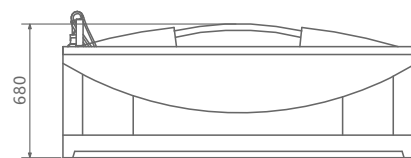

## H5235

size:1500x1500x580mm

size(inch):59"x59"x22.8"

## H5235-LED

size:1500x1500x580mm

size(inch):59"x59"x22.8"

- 标准配置: 龙头5件套, 空气开关, 冲浪按摩泵
- 豪华配置 (可选): 按摩喷嘴, 恒温泵, 臭氧, 连接接口, 蓝牙七彩灯, 瀑布, 枕头, 名牌泵, 泡泡泵, 电脑板,

- Standard Config: Five-piece set of faucet, Air Switch, Massage Pump Power : 0.75KW/1.0HP
- Luxury Config: (optional)  
Massage jets, LED Light, Waterfall, Pillow, Ozone, USB, Bluetooth,  
Famous Brand Pump : DXD or LX  
Bubble Pump Power: 0.25KW or 0.35 KW  
Control Panel Heater Pump Power : 1.5KW or 3 KW

## H5236

size:1650x850x680mm

size(inch):65"x33.5"x26.8"