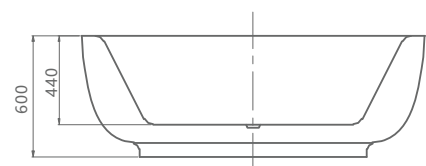

## H5211 Build in

size:1500x1500x600mm

size(inch):59"x59"x23.6"

## H5211-PLUS

size:1560x1560x600mm

size(inch):61.4"x61.4"x23.6"

## H5220

size:1700x850x600mm

size(inch):67"x33.5"x23.6"

## H5228

size:1800x1800x820mm

size(inch):70.9"x70.9"x32.3"