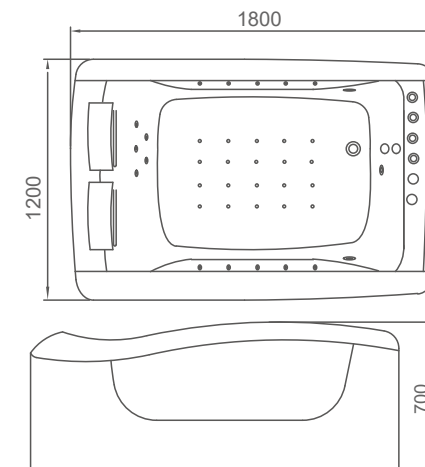

# H6214-Red Wood-LED

size:1800x1200x580mm

size(inch):70.9"x47.2"x22.8"

- 标准配置: 龙头5件套, 空气开关, 冲浪按摩泵
- 豪华配置 (可选): 按摩喷嘴, 恒温泵, 臭氧, 连接接口, 蓝牙七彩灯, 瀑布, 枕头, 名牌泵, 泡泡泵, 电脑板,
- Standard Config:  
Five-piece set of faucet/Air Switch  
Massage Pump Power : 0.75KW/1.0HP
- Luxury Config: (optional)  
Massage jets, LED Light, Waterfall, Pillow, Ozone, USB, Bluetooth,  
Famous Brand Pump : DXD or LX  
Bubble Pump Power: 0.25KW or 0.35 KW  
Control Panel Heater Pump Power : 1.5KW or 3 KW

## H6217

size:1700x800x700mm  
1800x900x700mm

size(inch):66.9"x31.5"x27.6"  
73.6"x35.4"x27.6"

## H6217-S

size:1800x1200x700mm

size(inch):73.6"x47.2"x27.6"

## H6218

size: 1700x900x580mm  
1800x900x580mm

size(inch): 67"x35.4"x22.8"  
70.9"x35.4"x22.8"