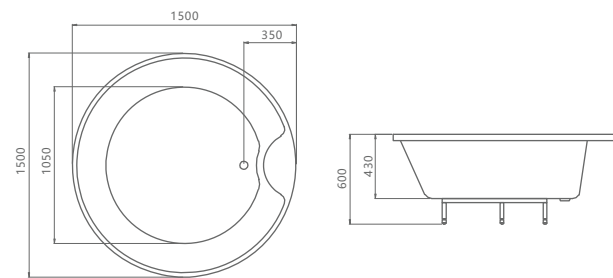

## H5211 Build in

size:1500x1500x600mm

size(inch):59"x59"x23.6"

## H5211-PLUS

size:1560x1560x600mm

size(inch):61.4"x61.4"x23.6"

## H5220

size:1700x850x600mm

size(inch):67"x33.5"x23.6"

## H5228

size:1800x1800x820mm

size(inch):70.9"x70.9"x32.3"