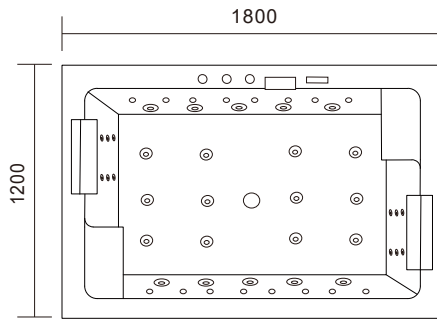

## H6213

size:1500x1500x580mm

size(inch):59"x59"x22.8"

- 标准配置: 龙头5件套, 空气开关, 冲浪按摩泵
- 豪华配置 (可选): 按摩喷嘴, 恒温泵, 臭氧, 连接接口, 蓝牙七彩灯, 瀑布, 枕头, 名牌泵, 泡泡泵, 电脑板,

- Standard Config:  
Five-piece set of faucet/Air Switch  
Massage Pump Power : 0.75KW/1.0HP
- Luxury Config: (optional)  
Massage jets, LED Light ,Waterfall ,Pillow ,Ozone,USB,Bluetooth ,  
Famous Brand Pump : DXD or LX  
Bubble Pump Power: 0.25KW or 0.35 KW  
Control Panel Heater Pump Power : 1.5KW or 3 KW

## H6213-LED

size:1500x1500x580mm

size(inch):59"x59"x22.8"

- 标准配置: 龙头5件套, 空气开关, 冲浪按摩泵
- 豪华配置 (可选): 按摩喷嘴, 恒温泵, 臭氧, 连接接口, 蓝牙七彩灯, 瀑布, 枕头, 名牌泵, 泡泡泵, 电脑板,

- Standard Config:  
Five-piece set of faucet/Air Switch  
Massage Pump Power : 0.75KW/1.0HP
- Luxury Config: (optional)  
Massage jets, LED Light ,Waterfall ,Pillow ,Ozone,USB,Bluetooth ,  
Famous Brand Pump : DXD or LX  
Bubble Pump Power: 0.25KW or 0.35 KW  
Control Panel Heater Pump Power : 1.5KW or 3 KW

# H6214

size:1800x1200x580mm

size(inch):70.9"x47.2"x22.8"

- 标准配置: 龙头5件套, 空气开关, 冲浪按摩泵
- 豪华配置 (可选): 按摩喷嘴, 恒温泵, 臭氧, 连接接口, 蓝牙七彩灯, 瀑布, 枕头, 名牌泵, 泡泡泵, 电脑板,
- Standard Config:  
Five-piece set of faucetAir Switch  
Massage Pump Power : 0.75KW/1.0HP
- Luxury Config: (optional)  
Massage jets,LED Light ,Waterfall ,Pillow ,Ozone,USB,Bluetooth ,  
Famous Brand Pump : DXD or LX  
Bubble Pump Power: 0.25KW or 0.35 KW  
Control Panel Heater Pump Power : 1.5KW or 3 KW