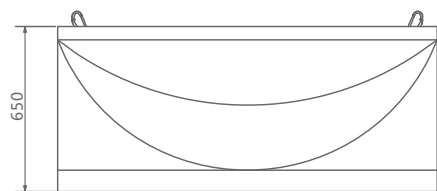

## H5230

size:1700x1200x580mm

size(inch):67"x47.2"x22.8"

## H5230-LED

size:1700x1200x580mm

size(inch):67"x47.2"x22.8"

- 标准配置: 龙头5件套, 空气开关, 冲浪按摩泵
- 豪华配置 (可选): 按摩喷嘴, 恒温泵, 臭氧, 连接接口, 蓝牙七彩灯, 瀑布, 枕头, 名牌泵, 泡泡泵, 电脑板,

- Standard Config: Five-piece set of faucet, Air Switch, Massage Pump Power : 0.75KW/1.0HP
- Luxury Config: (optional)  
 Massage jets, LED Light, Waterfall, Pillow, Ozone, USB, Bluetooth,  
 Famous Brand Pump : DXD or LX  
 Bubble Pump Power: 0.25KW or 0.35 KW  
 Control Panel Heater Pump Power : 1.5KW or 3 KW

## H5232

size:1700x850x650mm

size(inch):67"x33.5"x25.6"