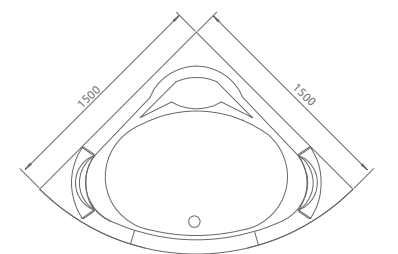

## H5232

size:1700x850x650mm

size(inch):67"x33.5"x25.6"

## H5233

size:1500x1500x650mm

size(inch):59"x59"x25.6"

## H5234

size:1500x1500x650mm

size(inch):59"x59"x25.6"

## H5235

size:1500x1500x580mm

size(inch):59"x59"x22.8"