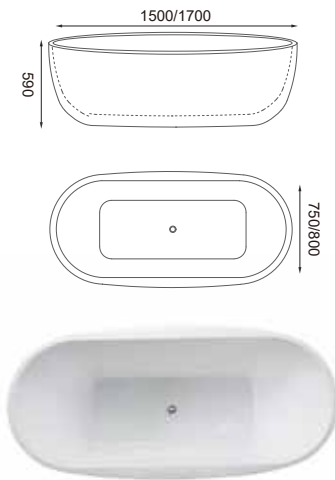

## H5244-black

SIZE:  
1500x750x690mm  
1600x750x690mm  
1800x850x690mm

SIZE:(inch)  
59"x29.5"x27.2"  
63"x29.5"x27.2"  
70.9"x33.5"x27.2"

## H5243

SIZE:  
1800x870x650mm

SIZE:(inch)  
70.87"x34.25"x25.59"

## H5245

SIZE:  
1300x690x600mm

SIZE:(inch)  
49.2"x27.2"x23.6"

## H5246

SIZE:  
1500x750x590mm  
1700x800x590mm

SIZE:(inch)  
59"x29.5"x23.2"  
66.9"x31.5"x23.2"