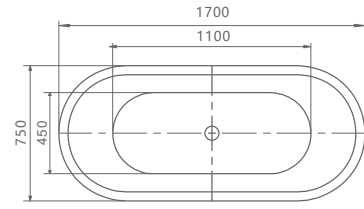

## H5241

SIZE:  
1500x750x590mm  
1600x750x590mm  
1700x800x590mm

SIZE:(inch)  
59.06"x29.53"x23.23"  
62.99"x29.53"x23.23"  
66.93"x31.5"x23.23"

## H5241 COLOR

SIZE:  
1500x750x590mm  
1600x750x590mm  
1700x800x590mm

SIZE:(inch)  
59.06"x29.53"x23.23"  
62.99"x29.53"x23.23"  
66.93"x31.5"x23.23"

## H5241-line

SIZE:  
1500x750x590mm  
1700x800x590mm

SIZE:(inch)  
59.06"x29.53"x23.23"  
66.93"x31.5"x23.23"

## H5242

SIZE:  
1500x750x580mm  
1700x750x580mm

SIZE:(inch)  
59.1"x29.5"x22.8"  
66.9"x29.5"x22.8"