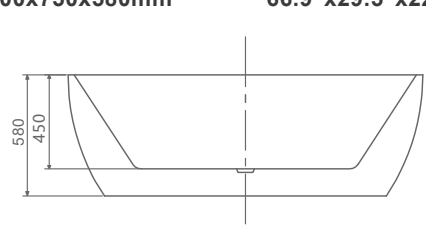

## H5241

SIZE:  
1500x750x590mm  
1600x750x590mm  
1700x800x590mm

SIZE:(inch)  
59.06"x29.53"x23.23"  
62.99"x29.53"x23.23"  
66.93"x31.5"x23.23"

## H5241 COLOR

SIZE:  
1500x750x590mm  
1600x750x590mm  
1700x800x590mm

SIZE:(inch)  
59.06"x29.53"x23.23"  
62.99"x29.53"x23.23"  
66.93"x31.5"x23.23"

## H5241-line

SIZE:  
1500x750x590mm  
1700x800x590mm

SIZE:(inch)  
59.06"x29.53"x23.23"  
66.93"x31.5"x23.23"

## H5242

SIZE:  
1500x750x580mm  
1700x750x580mm

SIZE:(inch)  
59.1"x29.5"x22.8"  
66.9"x29.5"x22.8"