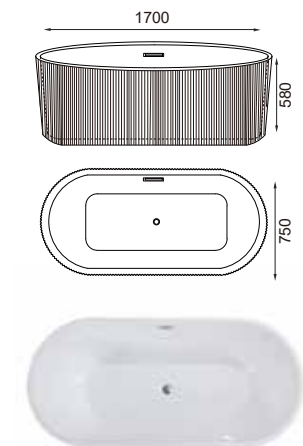

## H5248

SIZE:  
1500x750x580mm  
1700x750x580mm

SIZE:(inch)  
59"x29.5"x22.8"  
67"x29.5"x22.8"

Material :Acrylic with Fiber Glass  
1.100% pure(virgin) acrylic sheet  
2.fiberglass  
3.America's ashland resin  
4.Drainer with rectangular overflow

## H5248-black

SIZE:  
1500x750x580mm  
1700x750x580mm

SIZE:(inch)  
59"x29.5"x22.8"  
67"x29.5"x22.8"

Material :Acrylic with Fiber Glass  
1.100% pure(virgin) acrylic sheet  
2.fiberglass  
3.America's ashland resin  
4.Drainer with rectangular overflow

## H5249

SIZE:  
1700x850x600mm

SIZE:(inch)  
66.9"x33.5"x23.6"

## H5250-White

SIZE:  
1500x750x580mm  
1600x750x580mm  
1700x800x580mm

SIZE:(inch)  
59"x29.5"x23.8"  
63"x29.5"x23.8"  
66.9"x31.5"x23.8"