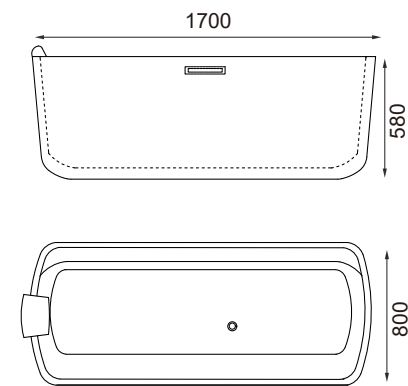

## H5249

SIZE:  
1700x850x600mm

SIZE:(inch)  
66.9"x33.5"x23.6"

## H5250-White

SIZE:  
1500x750x580mm  
1600x750x580mm  
1700x800x580mm

SIZE:(inch)  
59"x29.5"x23.8"  
63"x29.5"x23.8"  
66.9"x31.5"x23.8"

## H5250-Black

SIZE:  
1500x750x580mm  
1600x750x580mm  
1700x800x580mm

SIZE:(inch)  
59"x29.5"x23.8"  
63"x29.5"x23.8"  
66.9"x31.5"x23.8"

## H5251

SIZE:  
1700x750x580mm

SIZE:(inch)  
66.9"x31.5"x23.8"