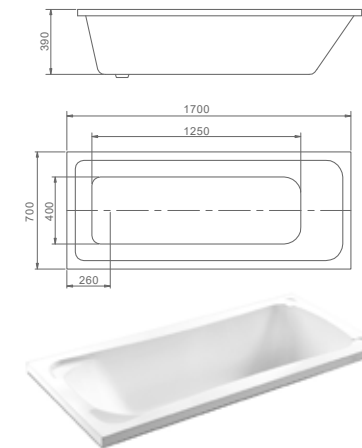

## H5206

SIZE:  
1700x750x820mm

SIZE:(inch)  
67"x29.5"x32.3"

## H5222

SIZE:  
1900x960x470mm

SIZE:(inch)  
74.8"x37.7"x18.5"

## H5222-PLUS

SIZE:  
1900x960x590mm

SIZE:(inch)  
74.8"x37.8"x23.2"

## H5223

SIZE:  
1200x700x390mm 1600x700x390mm  
1400x700x390mm 1700x700x390mm  
1500x700x390mm 1700x800x390mm

SIZE:(inch)  
47.2"x27.5"x15.4" 63"x27.5"x15.4"  
55.1"x27.5"x15.4" 63"x27.5"x15.4"  
59"x27.5"x15.4" 63"x31.5"x15.4"