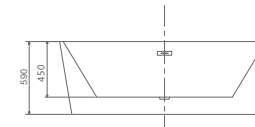

## H5241

SIZE:  
1500x750x590mm  
1600x750x590mm  
1700x800x590mm

SIZE:(inch)  
59.06"x29.53"x23.23"  
62.99"x29.53"x23.23"  
66.93"x31.5"x23.23"

## H5241 COLOR

SIZE:  
1500x750x590mm  
1600x750x590mm  
1700x800x590mm

SIZE:(inch)  
59.06"x29.53"x23.23"  
62.99"x29.53"x23.23"  
66.93"x31.5"x23.23"

## H5241-line

SIZE:  
1500x750x590mm  
1700x800x590mm

SIZE:(inch)  
59.06"x29.53"x23.23"  
66.93"x31.5"x23.23"