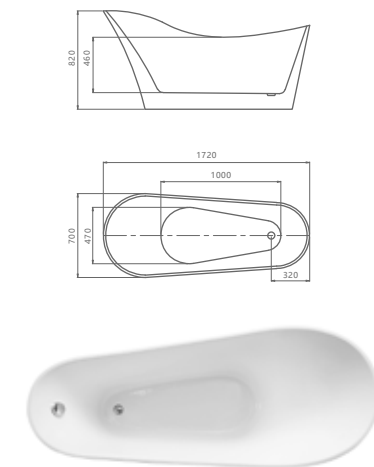

## H5204

SIZE:  
1650x780x590mm  
1700x780x590mm

SIZE:(inch)  
63"x30.7"x23.2"  
66.9"x30.7"x23.2"

## H5205

SIZE:  
1700x750x590mm

SIZE:(inch)  
67"x29.5"x23.2"

## H5206

SIZE:  
1700x750x820mm

SIZE:(inch)  
67"x29.5"x32.3"

## H5225

SIZE:		SIZE:(inch)	
1500x750x600mm	1700x750x600mm	59"x29.5"x23.6"	67"x29.5"x23.6"
1600x750x600mm	1800x800x580mm	62.3"x29.5"x23.6"	70.9"x31.5"x22.8"