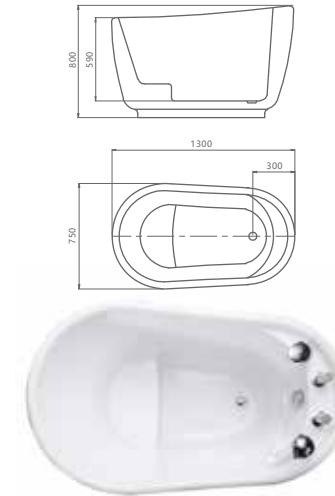

## H5204

SIZE:  
1650x780x590mm  
1700x780x590mm

SIZE:(inch)  
63"x30.7"x23.2"  
66.9"x30.7"x23.2"

## H5208- Red

SIZE:  
1700x800x590mm

SIZE:(inch)  
67"x31.5"x23.2"

## H5209

SIZE:  
1350x1350x600mm

SIZE:(inch)  
53"x53"x23.6"

## H5210

SIZE:  
1300x750x590mm 1600x750x590mm  
1400x750x590mm 1700x800x590mm  
1500x750x590mm

SIZE:(inch)  
51.2"x29.5"x23.2" 62.3"x29.5"x23.2"  
55.1"x29.5"x23.2" 67"x31.5"x23.2"  
59"x29.5"x23.2"