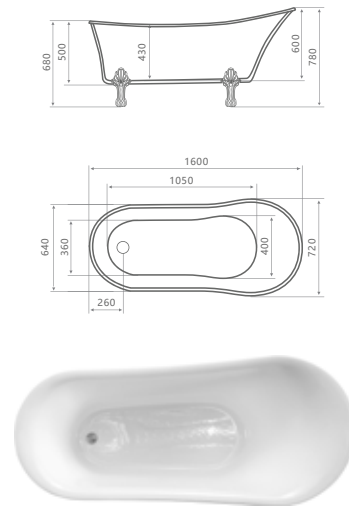

## H5201

SIZE:  
1500x750x730mm  
1600x740x710mm  
1700x750x750mm

SIZE:(inch)  
59.1"x29.5"x28.7"  
63"x29.1"x28"  
66.9"x29.5"x30.7"

## H5201-GREEN

SIZE:  
1500x750x730mm  
1600x740x710mm  
1700x750x750mm

SIZE:(inch)  
59.1"x29.5"x28.7"  
63"x29.1"x28"  
66.9"x29.5"x30.7"

## H5202

SIZE:  
1500x750x660mm  
1720x780x730mm

SIZE:(inch)  
59.1"x29.5"x26"  
67.7"x30.7"x28.7"

## H5204

SIZE:  
1650x780x590mm  
1700x780x590mm

SIZE:(inch)  
63"x30.7"x23.2"  
66.9"x30.7"x23.2"