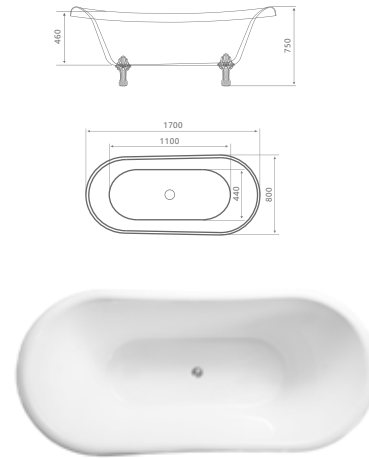

## H5219-PLUS

SIZE:  
1300x750x600mm 1600x750x600mm  
1400x750x600mm 1700x800x600mm  
1500x750x600mm

SIZE:(inch)  
51.2"x29.5"x23.6" 63"x29.5"x23.6"  
55.1"x29.5"x23.6" 66.9"x31.5"x23.6"  
59.1"x29.5"x23.6"

## H5221

SIZE:  
1700x780x700mm

SIZE:(inch)  
67"x30.7"x27.6"

## H5220

SIZE:  
1700x850x600mm

SIZE:(inch)  
67"x33.5"x23.6"

## H5221-Black

SIZE:  
1700x780x700mm

SIZE:(inch)  
67"x30.7"x27.6"