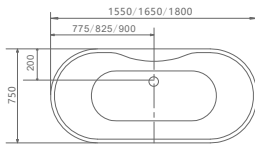

## H5238

size:1500x750x620mm / 1600x750x620mm / 1700x750x620mm

## H5239

SIZE:  
1800X770X760mm

SIZE:(inch)  
70.8"x30.3"x29.9"

## H5240

SIZE:  
1550X750X580mm  
1650X750X580mm  
1800X750X580mm

SIZE:(inch)  
61"x29.5"x22.8"  
65"x29.5"x22.8"  
70.9"x29.5"x22.8

## H5241

SIZE:  
1500x750x590mm  
1600x750x590mm  
1700x800x590mm

SIZE:(inch)  
59.06"x29.53"x23.23"  
62.99"x29.53"x23.23"  
66.93"x31.5"x23.23"