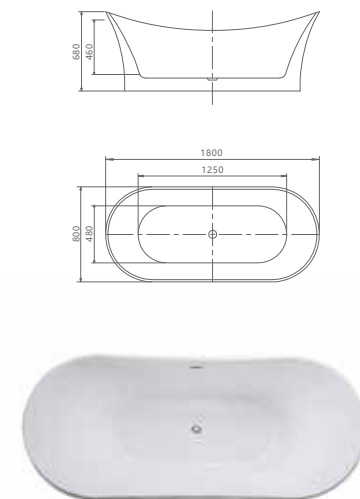

## H5226

SIZE:  
1700x750x600mm

SIZE:(inch)  
67"x29.5"x23.6"

## H5226-FOOT

SIZE:  
1700x750x600mm

SIZE:(inch)  
67"x29.5"x23.6"

## H5227

SIZE:  
1800x800x660mm

SIZE:(inch)  
70.8"x31.4"x26"

## H5231

SIZE:  
1750x950x600mm

SIZE:(inch)  
68.9"x37.4"x23.6"