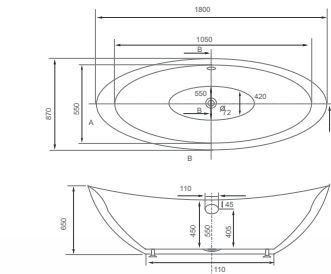

## H5241-line

SIZE:  
1500x750x590mm  
1700x800x590mm

SIZE:(inch)  
59.06"x29.53"x23.23"  
66.93"x31.5"x23.23"

## H5244

SIZE:  
1500x750x690mm  
1600x750x690mm  
1800x850x690mm

SIZE:(inch)  
59"x29.5"x27.2"  
63"x29.5"x27.2"  
70.9"x33.5"x27.2"

## H5244-black

SIZE:  
1500x750x690mm  
1600x750x690mm  
1800x850x690mm

SIZE:(inch)  
59"x29.5"x27.2"  
63"x29.5"x27.2"  
70.9"x33.5"x27.2"

## H5243

SIZE:  
1800x870x650mm

SIZE:(inch)  
70.87"x34.25"x25.59"