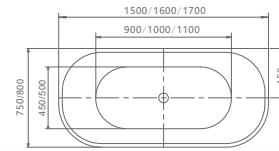

## H5239

SIZE:  
1800X770X760mm

SIZE:(inch)  
70.8"x30.3"x29.9"

## H5240

SIZE:  
1550X750X580mm  
1650X750X580mm  
1800X750X580mm

SIZE:(inch)  
61"x29.5"x22.8"  
65"x29.5"x22.8"  
70.9"x29.5"x22.8

## H5241

SIZE:  
1500x750x590mm  
1600x750x590mm  
1700x800x590mm

SIZE:(inch)  
59.06"x29.53"x23.23"  
62.99"x29.53"x23.23"  
66.93"x31.5"x23.23"

## H5241-line

SIZE:  
1500x750x590mm  
1700x800x590mm

SIZE:(inch)  
59.06"x29.53"x23.23"  
66.93"x31.5"x23.23"