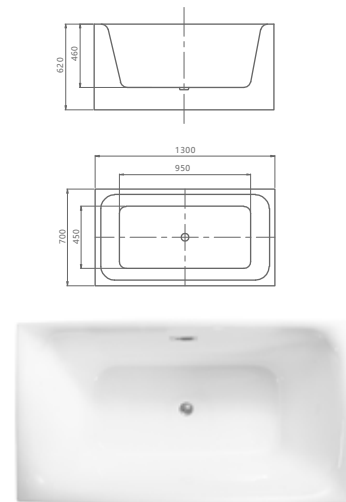

## H5204

SIZE:  
1650x780x590mm  
1700x780x590mm

SIZE:(inch)  
63"x30.7"x23.2"  
66.9"x30.7"x23.2"

## H5215

SIZE:  
1000x1000x650mm

SIZE:(inch)  
39.4"x39.4"x25.6"

## H5216 SEAT

SIZE:  
1300x700x600mm

SIZE:(inch)  
51.2"x27.6"x23.6"

## H5217

SIZE:  
1300x700x600mm

SIZE:(inch)  
51.2"x27.6"x23.6"