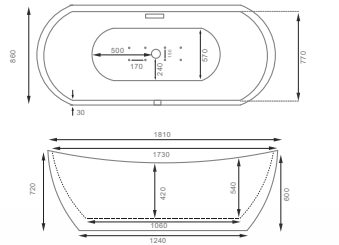

## H5241-line

SIZE:  
1500x750x590mm  
1700x800x590mm

SIZE:(inch)  
59.06"x29.53"x23.23"  
66.93"x31.5"x23.23"

## H5242

SIZE:  
1500x750x580mm  
1700x750x580mm

SIZE:(inch)  
59.1"x29.5"x22.8"  
66.9"x29.5"x22.8"

## H5244

SIZE:  
1500x750x690mm  
1600x750x690mm  
1800x850x690mm

SIZE:(inch)  
59"x29.5"x27.2"  
63"x29.5"x27.2"  
70.9"x33.5"x27.2"

## H5244-black

SIZE:  
1500x750x690mm  
1600x750x690mm  
1800x850x690mm

SIZE:(inch)  
59"x29.5"x27.2"  
63"x29.5"x27.2"  
70.9"x33.5"x27.2"