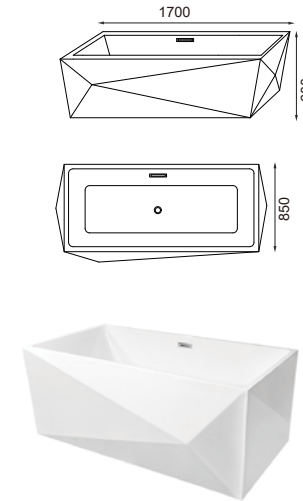

## H5247-black

SIZE:  
1700x780x720mm

SIZE:(inch)  
66.9"x31.5"x28.3"

## H5248

SIZE:  
1500x750x580mm  
1700x750x580mm

SIZE:(inch)  
59"x29.5"x22.8"  
67"x29.5"x22.8"

Material :Acrylic with Fiber Glass  
1.100% pure(virgin) acrylic sheet  
2.fiberglass  
3.America's ashland resin  
4.Drainer with rectangular overflow

## H5248-black

SIZE:  
1500x750x580mm  
1700x750x580mm

SIZE:(inch)  
59"x29.5"x22.8"  
67"x29.5"x22.8"

Material :Acrylic with Fiber Glass  
1.100% pure(virgin) acrylic sheet  
2.fiberglass  
3.America's ashland resin  
4.Drainer with rectangular overflow

## H5249

SIZE:  
1700x850x600mm

SIZE:(inch)  
66.9"x33.5"x23.6"