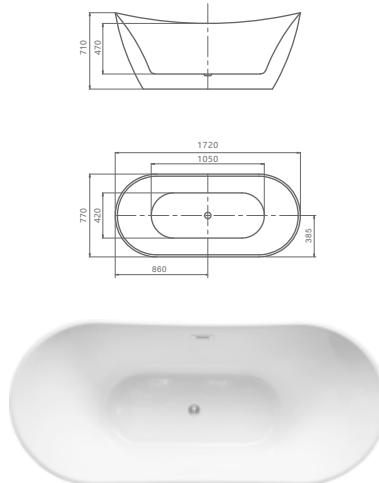

## H5201

SIZE:  
1500x750x730mm  
1600x740x710mm  
1700x750x750mm

SIZE:(inch)  
59.1"x29.5"x28.7"  
63"x29.1"x28"  
66.9"x29.5"x30.7"

## H5201-GREEN

SIZE:  
1500x750x730mm  
1600x740x710mm  
1700x750x750mm

SIZE:(inch)  
59.1"x29.5"x28.7"  
63"x29.1"x28"  
66.9"x29.5"x30.7"

## H5202

SIZE:  
1500x750x660mm  
1720x780x730mm

SIZE:(inch)  
59.1"x29.5"x26"  
67.7"x30.7"x28.7"

## H5203

SIZE:  
1300x750x590mm  
1400x750x590mm  
1500x750x590mm  
1600x750x590mm  
1700x750x590mm

SIZE:(inch)  
51.2"x29.5"x23.2"  
55.1"x29.5"x23.2"  
59.1"x29.5"x23.2"  
63"x29.5"x23.2"  
66.9"x29.5"x23.2"