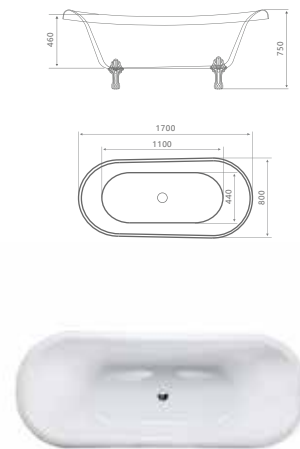

## H5221

SIZE:  
1700x780x700mm

SIZE:(inch)  
67"x30.7"x27.6"

## H5220

SIZE:  
1700x850x600mm

SIZE:(inch)  
67"x33.5"x23.6"

## H5221-Black

SIZE:  
1700x780x700mm

SIZE:(inch)  
67"x30.7"x27.6"

## H5221 PLANE

SIZE:  
1760X710X770mm

SIZE:(inch)  
69.29"x27.95"x30.31"