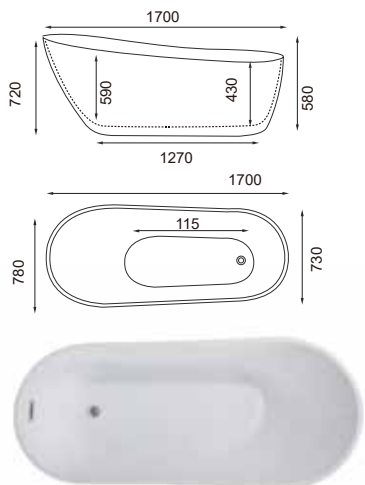

## H5246

SIZE:  
1500x750x590mm  
1700x800x590mm

SIZE:(inch)  
59"x29.5"x23.2"  
66.9"x31.5"x23.2"

## H5247

SIZE:  
1700x780x720mm

SIZE:(inch)  
66.9"x31.5"x28.3"

## H5247-black

SIZE:  
1700x780x720mm

SIZE:(inch)  
66.9"x31.5"x28.3"

## H5248

SIZE:  
1500x750x580mm  
1700x750x580mm

SIZE:(inch)  
59"x29.5"x22.8"  
67"x29.5"x22.8"

Material :Acrylic with Fiber Glass  
1.100% pure(virgin) acrylic sheet  
2.fiberglass  
3.America's ashland resin  
4.Drainer with rectangular overflow