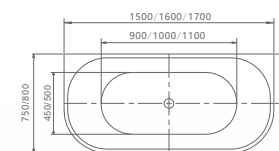

## H5240

SIZE:  
1550X750X580mm  
1650X750X580mm  
1800X750X580mm

SIZE:(inch)  
61"x29.5"x22.8"  
65"x29.5"x22.8"  
70.9"x29.5"x22.8

## H5241

SIZE:  
1500x750x590mm  
1600x750x590mm  
1700x800x590mm

SIZE:(inch)  
59.06"x29.53"x23.23"  
62.99"x29.53"x23.23"  
66.93"x31.5"x23.23"

## H5241 COLOR

SIZE:  
1500x750x590mm  
1600x750x590mm  
1700x800x590mm

SIZE:(inch)  
59.06"x29.53"x23.23"  
62.99"x29.53"x23.23"  
66.93"x31.5"x23.23"

## H5241-line

SIZE:  
1500x750x590mm  
1700x800x590mm

SIZE:(inch)  
59.06"x29.53"x23.23"  
66.93"x31.5"x23.23"