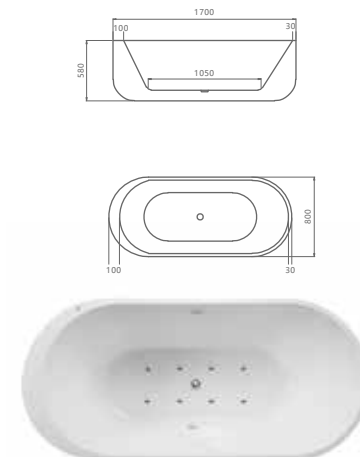

## H5204

SIZE:  
1650x780x590mm  
1700x780x590mm

SIZE:(inch)  
63"x30.7"x23.2"  
66.9"x30.7"x23.2"

## H5206

SIZE:  
1700x750x820mm

SIZE:(inch)  
67"x29.5"x32.3"

## H5207

SIZE:  
1700x750x580mm

SIZE:(inch)  
67"x31.5"x22.8"

## H5207-PLUS BLACK

SIZE:  
1700x800x580mm

SIZE:(inch)  
67"x31.5"x22.8"