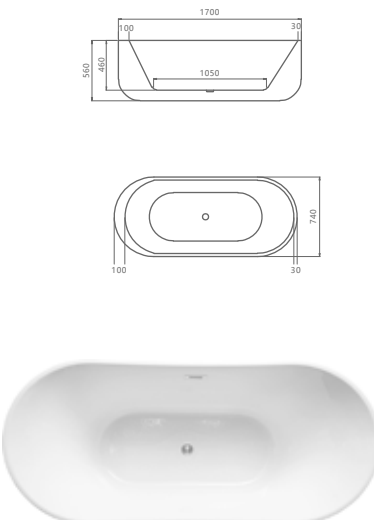

## H5204

SIZE:  
1650x780x590mm  
1700x780x590mm

SIZE:(inch)  
63"x30.7"x23.2"  
66.9"x30.7"x23.2"

## H5205

SIZE:  
1700x750x590mm

SIZE:(inch)  
67"x29.5"x23.2"

## H5206

SIZE:  
1700x750x820mm

SIZE:(inch)  
67"x29.5"x32.3"

## H5207

SIZE:  
1700x750x580mm

SIZE:(inch)  
67"x31.5"x22.8"