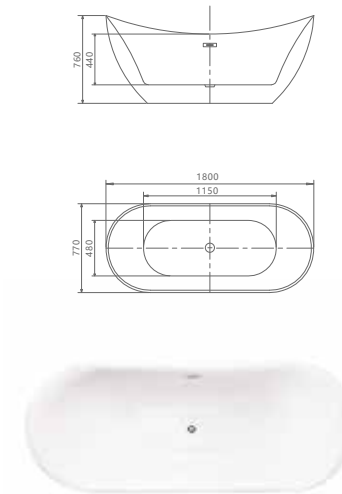

H6215

SIZE:	SIZE:(inch)
1600x750x670mm	62.9"x29.5"x26.3"
1700x750x670mm	66.9"x29.5"x26.3"
1800x750x670mm	70.9"x29.5"x26.3"