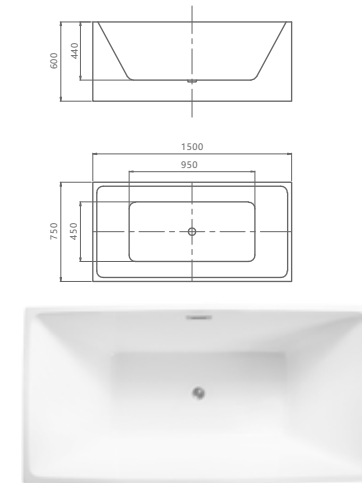

## H5217

SIZE:  
1300x700x600mm

SIZE:(inch)  
51.2"x27.6"x23.6"

## H5218

SIZE:  
1700x800x600mm

SIZE:(inch)  
67"x31.5"x23.6"

## H5219

SIZE:  
1300x750x600mm 1600x750x600mm  
1400x750x600mm 1700x800x600mm  
1500x750x600mm

SIZE:(inch)  
51.2"x29.5"x23.6" 63"x29.5"x23.6"  
55.1"x29.5"x23.6" 66.9"x31.5"x23.6"  
59.1"x29.5"x23.6"

## H5241-line

SIZE:  
1500x750x590mm  
1700x800x590mm

SIZE:(inch)  
59.06"x29.53"x23.23"  
66.93"x31.5"x23.23"