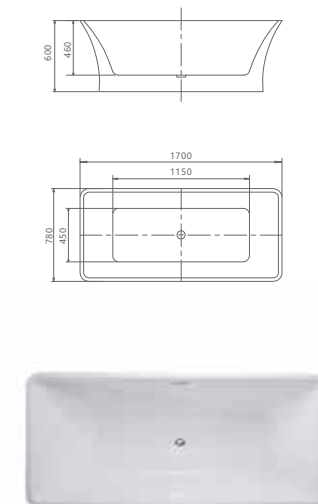

### H6215

<b>SIZE:</b>	<b>SIZE:(inch)</b>
1600x750x670mm	62.9"x29.5"x26.3"
1700x750x670mm	66.9"x29.5"x26.3"
1800x750x670mm	70.9"x29.5"x26.3"

## H5226

SIZE:  
1700x750x600mm

SIZE:(inch)  
67"x29.5"x23.6"

## H5226-FOOT

SIZE:  
1700x750x600mm

SIZE:(inch)  
67"x29.5"x23.6"

## H5227

SIZE:  
1800x800x660mm

SIZE:(inch)  
70.8"x31.4"x26"