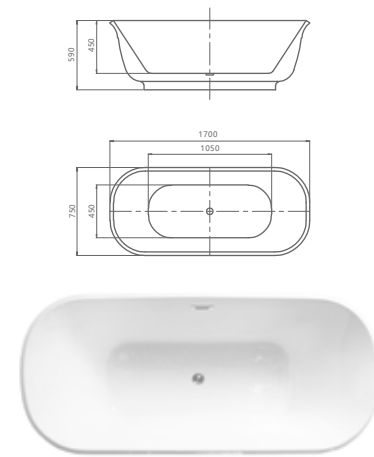

## H5203-black

SIZE:  
1300x750x590mm  
1400x750x590mm  
1500x750x590mm  
1600x750x590mm  
1700x750x590mm

SIZE:(inch)  
51.2"x29.5"x23.2"  
55.1"x29.5"x23.2"  
59.1"x29.5"x23.2"  
63"x29.5"x23.2"  
66.9"x29.5"x23.2"

## H5204

SIZE:  
1650x780x590mm  
1700x780x590mm

SIZE:(inch)  
63"x30.7"x23.2"  
66.9"x30.7"x23.2"

## H5205

SIZE:  
1700x750x590mm

SIZE:(inch)  
67"x29.5"x23.2"

## H5225

SIZE:		SIZE:(inch)	
1500x750x600mm	1700x750x600mm	59"x29.5"x23.6"	67"x29.5"x23.6"
1600x750x600mm	1800x800x580mm	62.3"x29.5"x23.6"	70.9"x31.5"x22.8"