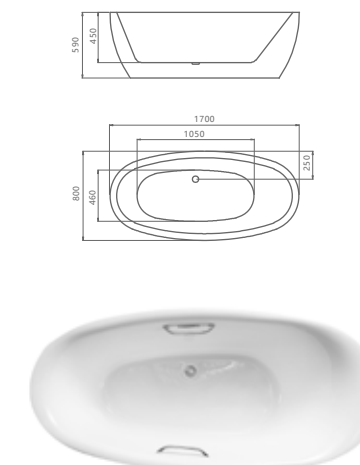

## H5204

SIZE:  
1650x780x590mm  
1700x780x590mm

SIZE:(inch)  
63"x30.7"x23.2"  
66.9"x30.7"x23.2"

## H5207-PLUS BLACK

SIZE:  
1700x800x580mm

SIZE:(inch)  
67"x31.5"x22.8"

## H5208

SIZE:  
1700x800x590mm

SIZE:(inch)  
67"x31.5"x23.2"

## H5208- Red

SIZE:  
1700x800x590mm

SIZE:(inch)  
67"x31.5"x23.2"