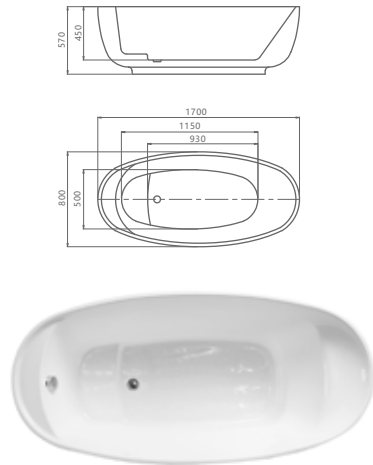

## H5204

SIZE:  
1650x780x590mm  
1700x780x590mm

SIZE:(inch)  
63"x30.7"x23.2"  
66.9"x30.7"x23.2"

## H5209

SIZE:  
1350x1350x600mm

SIZE:(inch)  
53"x53"x23.6"

## H5213 SEAT

SIZE:  
1300x800x800mm

SIZE:(inch)  
51.2"x31.5"x31.5"

## H5210

SIZE:  
1300x750x590mm 1600x750x590mm  
1400x750x590mm 1700x800x590mm  
1500x750x590mm

SIZE:(inch)  
51.2"x29.5"x23.2" 62.3"x29.5"x23.2"  
55.1"x29.5"x23.2" 67"x31.5"x23.2"  
59"x29.5"x23.2"