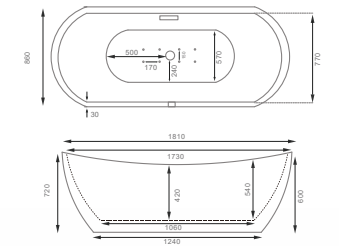

## H5241

SIZE:  
1500x750x590mm  
1600x750x590mm  
1700x800x590mm

SIZE:(inch)  
59.06"x29.53"x23.23"  
62.99"x29.53"x23.23"  
66.93"x31.5"x23.23"

## H5241-line

SIZE:  
1500x750x590mm  
1700x800x590mm

SIZE:(inch)  
59.06"x29.53"x23.23"  
66.93"x31.5"x23.23"

## H5242

SIZE:  
1500x750x580mm  
1700x750x580mm

SIZE:(inch)  
59.1"x29.5"x22.8"  
66.9"x29.5"x22.8"

## H5244

SIZE:  
1500x750x690mm  
1600x750x690mm  
1800x850x690mm

SIZE:(inch)  
59"x29.5"x27.2"  
63"x29.5"x27.2"  
70.9"x33.5"x27.2"