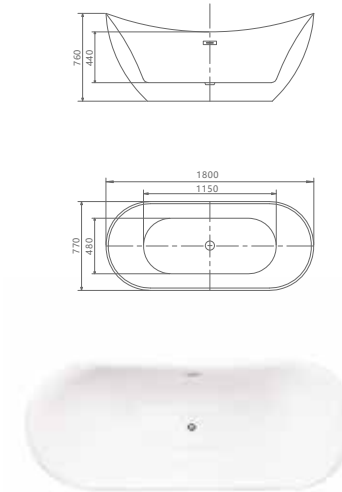

## H5225

SIZE:		SIZE:(inch)	
1500x750x600mm	1700x750x600mm	59"x29.5"x23.6"	67"x29.5"x23.6"
1600x750x600mm	1800x800x580mm	62.3"x29.5"x23.6"	70.9"x31.5"x22.8"

## H5225-LED

SIZE:		SIZE:(inch)	
1500x750x600mm	1700x750x600mm	59"x29.5"x23.6"	67"x29.5"x23.6"
1600x750x600mm	1800x800x580mm	62.3"x29.5"x23.6"	70.9"x31.5"x22.8"

- Material :Acrylic with Fiber Glass
- 1.100% pure(virgin) acrylic sheet
  - 2.fiberglass
  - 3.America's ashland resin
  - 4.Drainer with rectangular overflow
  - 5.LED light

### H5225-LED

<b>SIZE:</b>		<b>SIZE:(inch)</b>	
1500x750x600mm	1700x750x600mm	59"x29.5"x23.6"	67"x29.5"x23.6"
1600x750x600mm	1800x800x580mm	62.3"x29.5"x23.6"	70.9"x31.5"x22.8"

Material :Acrylic with Fiber Glass  
 1.100% pure(virgin) acrylic sheet  
 2.fiberglass

### H5225-woven

<b>SIZE:</b>	<b>SIZE:(inch)</b>
1700X800X580mm	66.9"x31.5"x22.8"