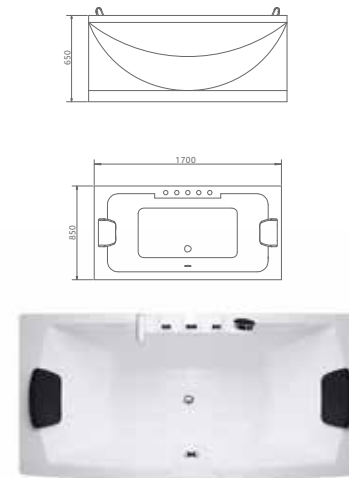

## H5226

SIZE:  
1700x750x600mm

SIZE:(inch)  
67"x29.5"x23.6"

## H5227

SIZE:  
1800x800x660mm

SIZE:(inch)  
70.8"x31.4"x26"

## H5231

SIZE:  
1750x950x600mm

SIZE:(inch)  
68.9"x37.4"x23.6"

## H5232

SIZE:  
1700x850x650mm

SIZE:(inch)  
66.9"x33.5"x25.6"