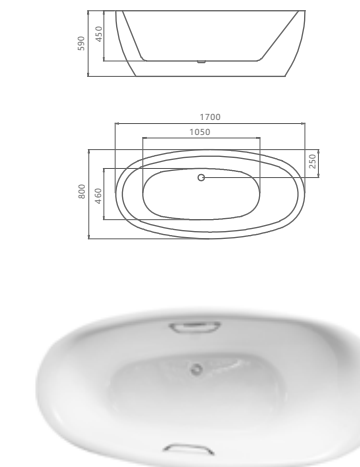

## H5204

SIZE:  
1650x780x590mm  
1700x780x590mm

SIZE:(inch)  
63"x30.7"x23.2"  
66.9"x30.7"x23.2"

## H5207

SIZE:  
1700x750x580mm

SIZE:(inch)  
67"x31.5"x22.8"

## H5207-PLUS BLACK

SIZE:  
1700x800x580mm

SIZE:(inch)  
67"x31.5"x22.8"

## H5208

SIZE:  
1700x800x590mm

SIZE:(inch)  
67"x31.5"x23.2"