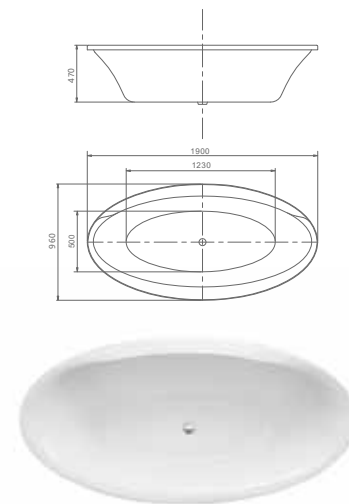

## H5206

SIZE:  
1700x750x820mm

SIZE:(inch)  
67"x29.5"x32.3"

## H5221-Black

SIZE:  
1700x780x700mm

SIZE:(inch)  
67"x30.7"x27.6"

## H5221 PLANE

SIZE:  
1760X710X770mm

SIZE:(inch)  
69.29"x27.95"x30.31"

## H5222

SIZE:  
1900x960x470mm

SIZE:(inch)  
74.8"x37.7"x18.5"