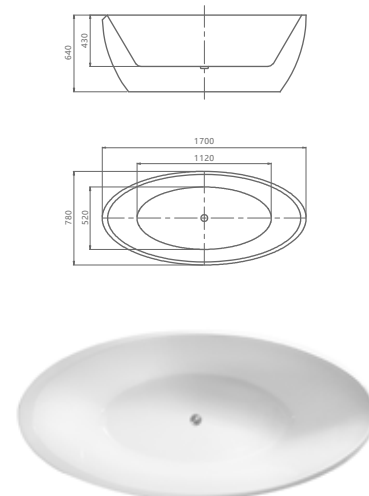

## H5204

SIZE:  
1650x780x590mm  
1700x780x590mm

SIZE:(inch)  
63"x30.7"x23.2"  
66.9"x30.7"x23.2"

## H5217

SIZE:  
1300x700x600mm

SIZE:(inch)  
51.2"x27.6"x23.6"

## H5218

SIZE:  
1700x800x600mm

SIZE:(inch)  
67"x31.5"x23.6"

## H5219

SIZE:  
1300x750x600mm 1600x750x600mm  
1400x750x600mm 1700x800x600mm  
1500x750x600mm

SIZE:(inch)  
51.2"x29.5"x23.6" 63"x29.5"x23.6"  
55.1"x29.5"x23.6" 66.9"x31.5"x23.6"  
59.1"x29.5"x23.6"