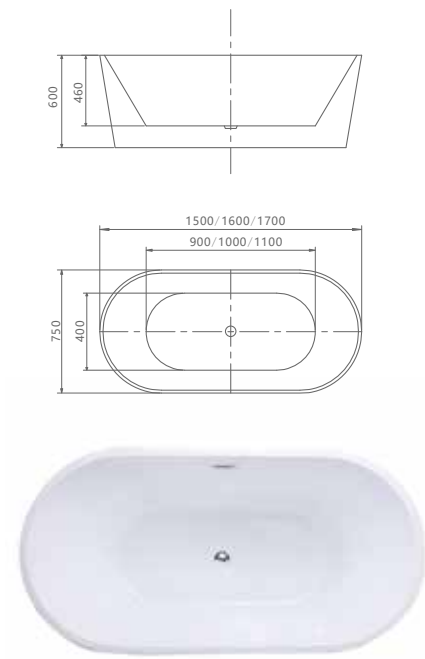

H5225-LED

SIZE:		SIZE:(inch)	
1500x750x600mm	1700x750x600mm	59"x29.5"x23.6"	67"x29.5"x23.6"
1600x750x600mm	1800x800x580mm	62.3"x29.5"x23.6"	70.9"x31.5"x22.8"

Material :Acrylic with Fiber Glass
1.100% pure(virgin) acrylic sheet
2.fiberglass

- 3.America's ashland resin
- 4.Drainer with rectangular overflow
- 5.LED light