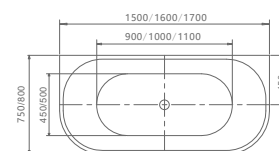

## H5240

SIZE:  
1550X750X580mm  
1650X750X580mm  
1800X750X580mm

SIZE:(inch)  
61"x29.5"x22.8"  
65"x29.5"x22.8"  
70.9"x29.5"x22.8

## H5241

SIZE:  
1500x750x590mm  
1600x750x590mm  
1700x800x590mm

SIZE:(inch)  
59.06"x29.53"x23.23"  
62.99"x29.53"x23.23"  
66.93"x31.5"x23.23"

## H5241 COLOR

SIZE:  
1500x750x590mm  
1600x750x590mm  
1700x800x590mm

SIZE:(inch)  
59.06"x29.53"x23.23"  
62.99"x29.53"x23.23"  
66.93"x31.5"x23.23"

## H5241-line

SIZE:  
1500x750x590mm  
1700x800x590mm

SIZE:(inch)  
59.06"x29.53"x23.23"  
66.93"x31.5"x23.23"