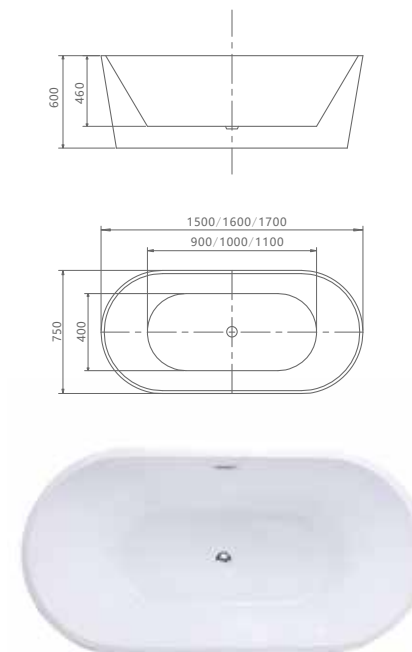

## H5225

SIZE:		SIZE:(inch)	
1500x750x600mm	1700x750x600mm	59"x29.5"x23.6"	67"x29.5"x23.6"
1600x750x600mm	1800x800x580mm	62.3"x29.5"x23.6"	70.9"x31.5"x22.8"

## H5225-COLOR

SIZE:		SIZE:(inch)	
1500x750x600mm	1700x750x600mm	59"x29.5"x23.6"	67"x29.5"x23.6"
1600x750x600mm	1800x800x580mm	62.3"x29.5"x23.6"	70.9"x31.5"x22.8"

## H5225-LED

SIZE:		SIZE:(inch)	
1500x750x600mm	1700x750x600mm	59"x29.5"x23.6"	67"x29.5"x23.6"
1600x750x600mm	1800x800x580mm	62.3"x29.5"x23.6"	70.9"x31.5"x22.8"

- Material :Acrylic with Fiber Glass
- 1.100% pure(virgin) acrylic sheet
  - 2.fiberglass
  - 3.America's ashland resin
  - 4.Drainer with rectangular overflow
  - 5.LED light

### H5225-LED

<b>SIZE:</b>		<b>SIZE:(inch)</b>	
1500x750x600mm	1700x750x600mm	59"x29.5"x23.6"	67"x29.5"x23.6"
1600x750x600mm	1800x800x580mm	62.3"x29.5"x23.6"	70.9"x31.5"x22.8"

Material :Acrylic with Fiber Glass  
 1.100% pure(virgin) acrylic sheet  
 2.fiberglass