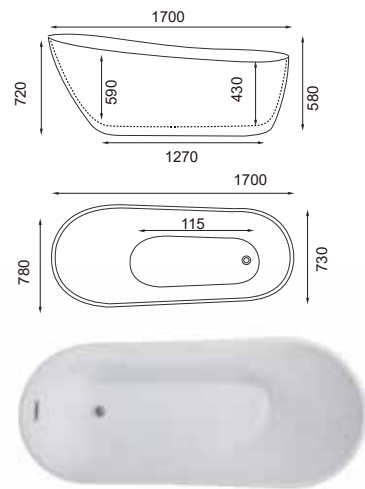

## H5243

SIZE:  
1800x870x650mm

SIZE:(inch)  
70.87"x34.25"x25.59"

## H5245

SIZE:  
1300x690x600mm

SIZE:(inch)  
49.2"x27.2"x23.6"

## H5246

SIZE:  
1500x750x590mm  
1700x800x590mm

SIZE:(inch)  
59"x29.5"x23.2"  
66.9"x31.5"x23.2"

## H5247

SIZE:  
1700x780x720mm

SIZE:(inch)  
66.9"x31.5"x28.3"