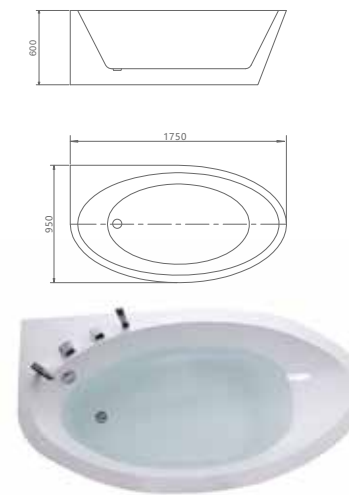

## H5226

SIZE:  
1700x750x600mm

SIZE:(inch)  
67"x29.5"x23.6"

## H5226-FOOT

SIZE:  
1700x750x600mm

SIZE:(inch)  
67"x29.5"x23.6"

## H5227

SIZE:  
1800x800x660mm

SIZE:(inch)  
70.8"x31.4"x26"

## H5231

SIZE:  
1750x950x600mm

SIZE:(inch)  
68.9"x37.4"x23.6"