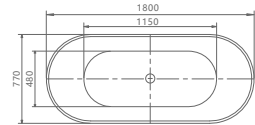

## H5232

SIZE:  
1700x850x650mm

SIZE:(inch)  
66.9"x33.5"x25.6"

## H5238

size:1500x750x620mm / 1600x750x620mm / 1700x750x620mm

## H5239

SIZE:  
1800X770X760mm

SIZE:(inch)  
70.8"x30.3"x29.9"

## H5240

SIZE:  
1550X750X580mm  
1650X750X580mm  
1800X750X580mm

SIZE:(inch)  
61"x29.5"x22.8"  
65"x29.5"x22.8"  
70.9"x29.5"x22.8