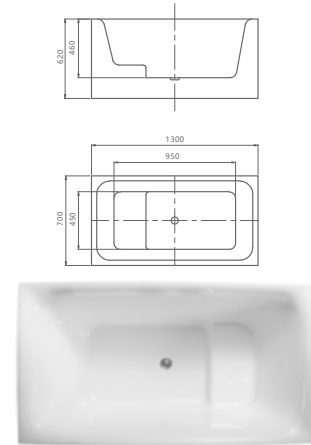

H5216 SEAT

SIZE:
1300x700x600mm

SIZE:(inch)
51.2"x27.6"x23.6"