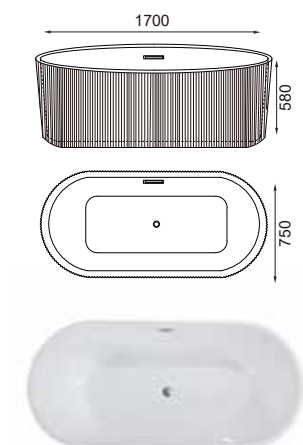

## H5248-black

SIZE:  
1500x750x580mm  
1700x750x580mm

SIZE:(inch)  
59"x29.5"x22.8"  
67"x29.5"x22.8"

Material :Acrylic with Fiber Glass  
1.100% pure(virgin) acrylic sheet  
2.fiberglass  
3.America's ashland resin  
4.Drainer with rectangular overflow

## H5249

SIZE:  
1700x850x600mm

SIZE:(inch)  
66.9"x33.5"x23.6"

## H5250-White

SIZE:  
1500x750x580mm  
1600x750x580mm  
1700x800x580mm

SIZE:(inch)  
59"x29.5"x23.8"  
63"x29.5"x23.8"  
66.9"x31.5"x23.8"

## H5250-Black

SIZE:  
1500x750x580mm  
1600x750x580mm  
1700x800x580mm

SIZE:(inch)  
59"x29.5"x23.8"  
63"x29.5"x23.8"  
66.9"x31.5"x23.8"